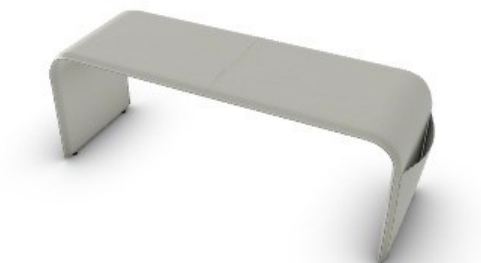

SHAPE

Shape is the perfect furnishing accessory for your home. It is extremely stylish thanks to the "Vero Cuoio" (genuine thick leather) upholstery, while the slightly upholstered seat provides comfort. Its compact dimensions and the 2 side pockets, to be used as magazine rack or holder, make it an extremely versatile product both in your living room and bedroom. Find out all the available finishes!

| | |
|----------------------|--------------|
| Total Height: | 40.5 cm |
| Width: | 107 cm |
| Depth: | 37.5 cm |
| Seat: | HIDE / BEIGE |
| Frame: | HIDE / BEIGE |