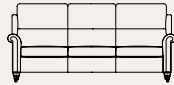

Southsea

Model Specifications

Large 3 Cushion Sofa
105H x 227W x 107D cm

Minor Large
3 Cushion Sofa
101H x 221W x 99D cm

Large Low Back
3 Cushion Sofa
96H x 227W x 107D cm

Minor Large Low Back
3 Cushion Sofa
92H x 221W x 99D cm

Footstool
34H x 77W x 56D cm

Large 2 Cushion Sofa
105H x 227W x 107D cm

Minor Large
2 Cushion Sofa
101H x 221W x 99D cm

Large Low Back
2 Cushion Sofa
96H x 227W x 107D cm

Minor Large Low Back
2 Cushion Sofa
92H x 221W x 99D cm

Medium Sofa
105H x 200W x 107D cm

Minor Medium Sofa
101H x 194W x 99D cm

low back medium sofa
96H x 200W x 107D cm

Minor Low Back
Medium Sofa
92H x 194W x 99D cm

Small Sofa
105H x 166W x 107D cm

Minor Small Sofa
101H x 160W x 99D cm