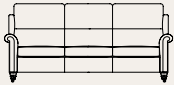

Southsea

Model Specifications

Large 3 Cushion Sofa
105H x 227W x 107D cm

Minor Large
3 Cushion Sofa
101H x 221W x 99D cm

Large Low Back
3 Cushion Sofa
96H x 227W x 107D cm

Minor Large Low Back
3 Cushion Sofa
92H x 221W x 99D cm

Footstool
34H x 77W x 56D cm

Large 2 Cushion Sofa
105H x 227W x 107D cm

Minor Large
2 Cushion Sofa
101H x 221W x 99D cm

Large Low Back
2 Cushion Sofa
96H x 227W x 107D cm

Minor Large Low Back
2 Cushion Sofa
92H x 221W x 99D cm

Medium Sofa
105H x 200W x 107D cm

Minor Medium Sofa
101H x 194W x 99D cm

low back medium sofa
96H x 200W x 107D cm

Minor Low Back
Medium Sofa
92H x 194W x 99D cm

Small Sofa
105H x 166W x 107D cm

Minor Small Sofa
101H x 160W x 99D cm