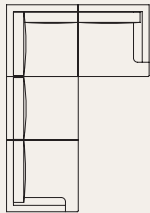

5 Piece Corner Group
87H x 316W x 316D cm

4 Piece Corner Group
87H x 316W x 226D cm

XL Grand Split Sofa
87H x 320W x 111D cm

Grand Split Sofa
87H x 230W x 111D cm

Large Split Sofa
87H x 216W x 111D cm

Large Single Unit
87H x 90W x 111D cm

Small Single Unit
87H x 78W x 111D cm

Corner Unit
87H x 111W x 111D cm

Large Arm Unit
(LHF & RHF Available)
87H x 115W x 111D cm

Small Arm Unit
(LHF & RHF Available)
87H x 108W x 111D cm

Grand Chair
87H x 126W x 111D cm

Monte Carlo

Model Specifications

Beautifully detailed, hand-finished arm ends, crisp lines, and a stunning metal plinth, exuding modern sophistication with delicate, statement worthy details.