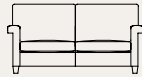

Haywood

Model Specifications

Large Sofa
93H x 203W x 99D cm

Medium Sofa
93H x 183W x 99D cm

Lhf Chaise
(RHF Available)
93H x 93W x 160D cm

Lhf Double Unit
(RHF Available)
93H x 163W x 99D cm

Lhf Single Unit
(RHF Available)
93H x 97W x 99D cm

Double Armless Unit
93H x 143W x 99D cm

Single Armless Unit
93H x 72W x 99D cm

Corner Unit
93H x 97W x 97D cm

Chair
93H x 95W x 99D cm

Stool
49H x 81W x 64D cm

The Haywood modular corner group consists of nine elements and a chair, allowing flexibility to configure furniture to suit almost any interior.