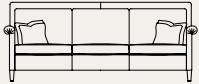

Gabrielle

Model Specifications

Large Sofa
91H x 224W x 99D cm
Includes 2 medium & 2 small scatter cushions

Medium Sofa
91H x 198W x 99D cm
Includes 2 medium scatter cushions

Small Sofa
91H x 160W x 99D cm
Includes 2 medium scatter cushions

Chair
91H x 98W x 99D cm
Includes 1 small scatter cushion

Footstool
48H x 93W x 68D cm

What makes the Gabrielle so gorgeous? It's beautiful and gentle scrolled arms, with delicate bandaged pleat detailing. Beautifully refining the Gabrielle to create a spectacular statement piece offering an extremely luxurious aesthetic.