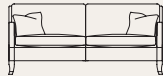

Amelia

Model Specifications

Grand 2 Cushion Sofa
92H x 208W x 108D cm
Includes 2 medium & 2 small scatter cushions

Medium Sofa
92H x 170W x 108D cm
Includes 2 medium scatter cushions

Reading Chair
92H x 111W x 108D cm
Includes 2 small scatter cushions

Chair
92H x 87W x 108D cm
Includes 1 small scatter cushion

Stool
46H x 93W x 68D cm

Cool, sweeping lines and good looks characterise the Amelia range. Classically stylish with regal overtones, Amelia is a lavish addition to any interior.