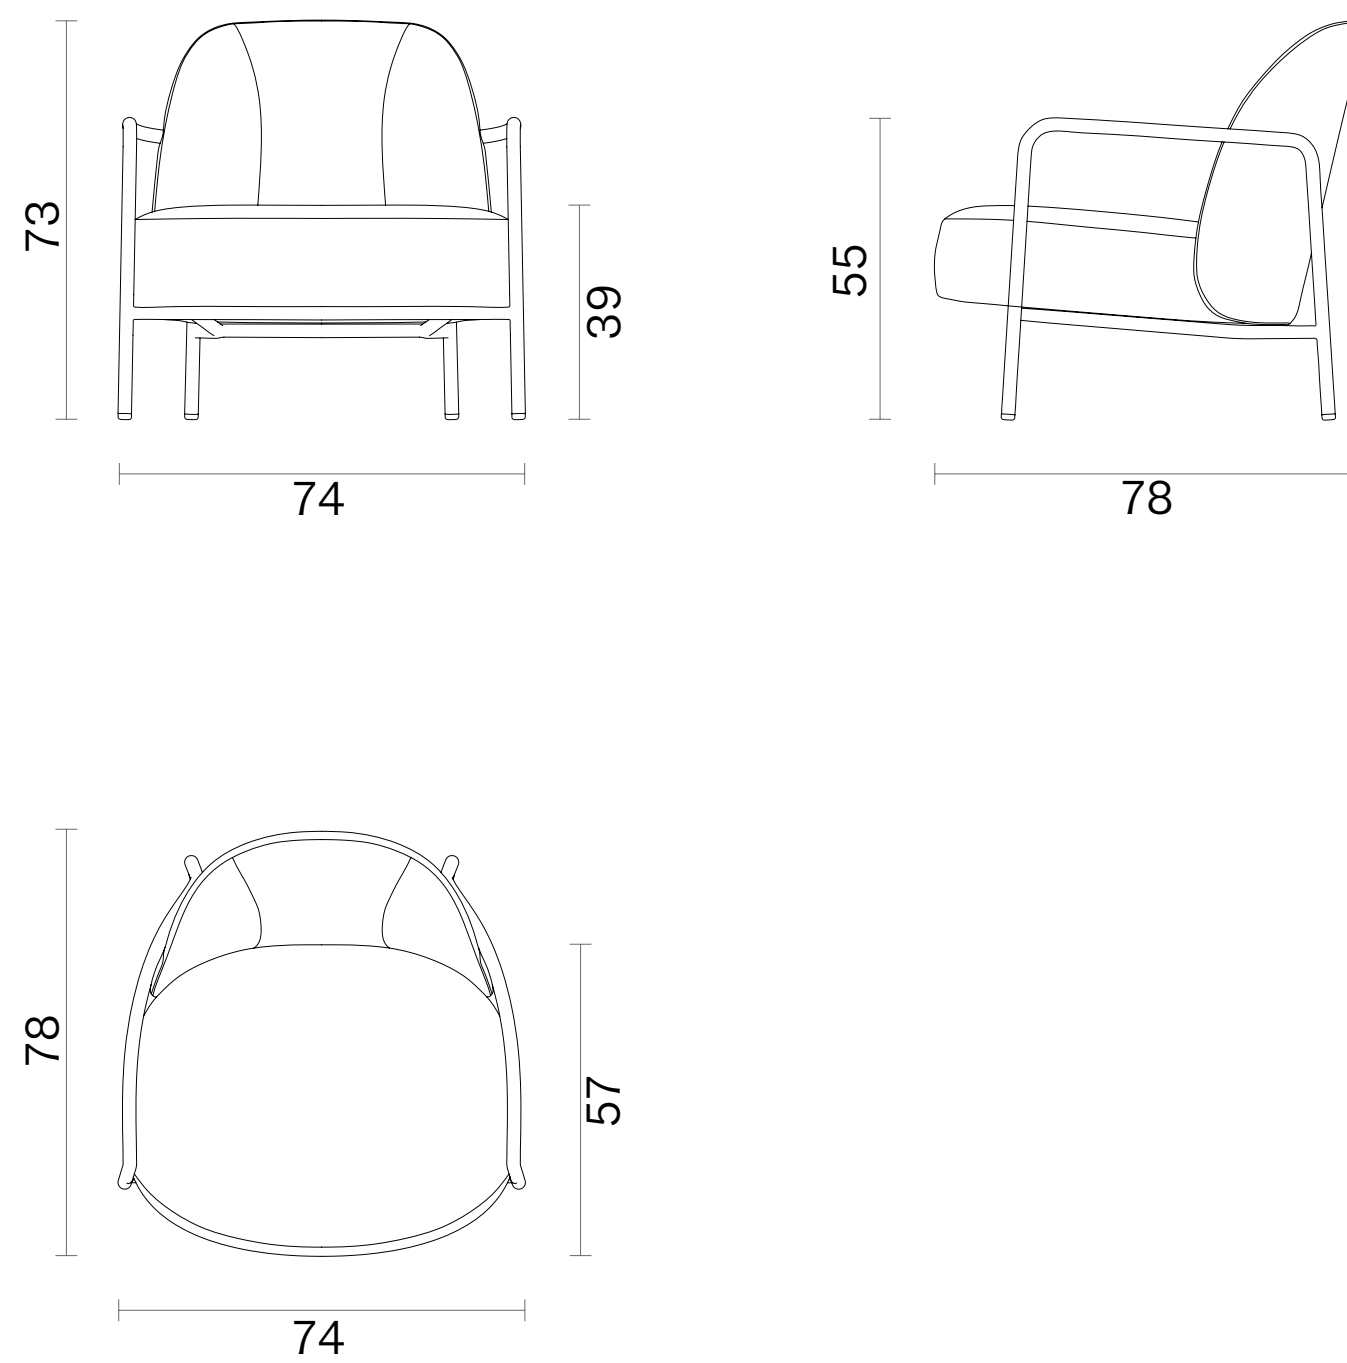

[FABRIC & LEATHER CATALOGUE](#)

Dimensions (cm)

Ferno

Lounge

Indoor

Downloads

2D & 3D FILES

PRODUCT IMAGES

CERTIFICATES

You can run this product with following system:

pCon
PLANNER

Ferno

Lounge

Indoor

Technical Specifications

Package Dimensions (cm)	80x75x80 quantity in box: 1
Volume (m ³)	0,48
Weight (kg)	15.6
Structure	Plywood
Seat / Back	Plywood + HR Foam + Elastic Webbing / Metal Structure + Polyurethane Foam
Base	Ø25 mm Metal Tube + Electrostatic Powder Coated