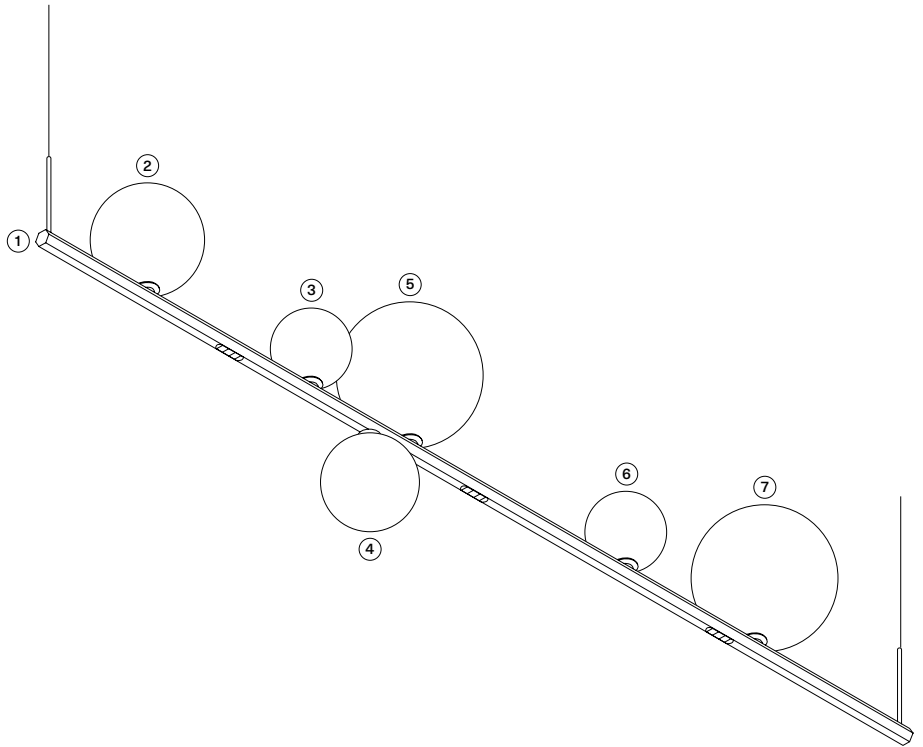

CATEGORY **SUSPENSION LAMP**

Random Stick long NEW

Create the product code
Crea il codice prodotto

Structure 150		Sphere 14	Sphere 10	Sphere 12	Sphere 18	Sphere 10	Sphere 18		
2700 K	3000 K								
I	23421M 1027	23421M 1030	IV	17112V 00	17110V 00	17111V 00	17113V 00	17110V 00	17113V 00
			V	17112V 13	17110V 13	17111V 13	17113V 13	17110V 13	17113V 13
II	23421M 2227	23421M 2230	VI	17112V 40	17110V 40	17111V 40	17113V 40	17110V 40	17113V 40
			VII	17112V 43	17110V 43	17111V 43	17113V 43	17110V 43	17113V 43
III	23421M 5027	23421M 5030	VIII	17112V 46	17110V 46	17111V 46	17113V 46	17110V 46	17113V 46
			IX	17112V 50	17110V 50	17111V 50	17113V 50	17110V 50	17113V 50
			X	17112V 55	17110V 55	17111V 55	17113V 55	17110V 55	17113V 55
				②	③	④	⑤	⑥	⑦
	23421M ____			17112V __	17110V __	17111V __	17113V __	17110V __	17113V __

I	Extra Matte White	Bianco Extra Opaco	VI	Chrome	Cromo
II	Black Chrome	Cromo Nero	VII	Glossy Smoke	Fumo Lucido
III	Glossy Gold	Oro Lucido	VIII	Glossy Bronze	Bronzo Lucido
IV	Clear	Trasparente	IX	Gold	Oro
V	Frosted White	Bianco Satinato	X	Rose Gold	Oro Rosa