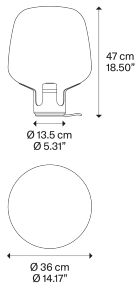

Flar large

Light source

E27 T30
Tubular LED

L/W 30 cm
L/W 11.81"

1 x 7 W (max 25 W)

Bulb not included

Dimmer in the wire included

Structure: Metal

Turquoise

Code

19184 6800

19184 8600

19185 6800

19185 8600

Net weight: 9.89 kg

Parcels: 2

Flar medium

Light source

E27 T30
Tubular LED

L/W max 22,5 cm
L/W max 8.85"

?1 x 6 W (max 25 W)

Bulb not included

Dimmer in the wire included

Structure: Metal