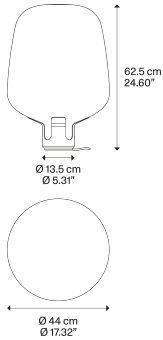

Flar large

Light source

E27 T30
Tubular LED

L/W 30 cm
L/W 11.81"

1 x 7 W (max 25 W)

Bulb not included

Dimmer in the wire included

Structure: Metal

Turquoise

Code

19184 6800

19184 8600

19185 6800

19185 8600

Net weight: 9.89 kg

Parcels: 2

Flar medium

Light source

E27 T30
Tubular LED

L/W max 22,5 cm
L/W max 8.85"

?1 x 6 W (max 25 W)

Bulb not included

Dimmer in the wire included

Structure: Metal