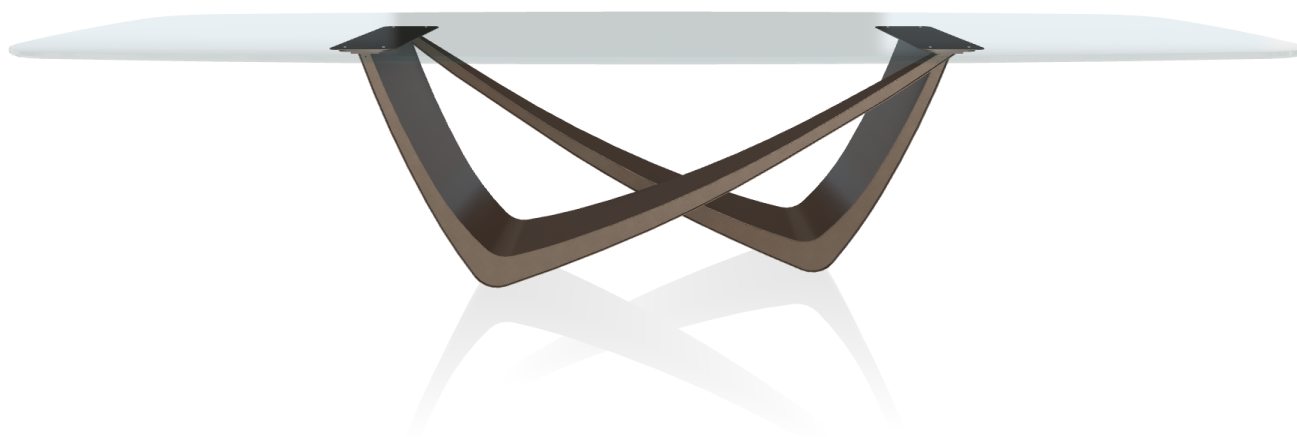

Bach 53.75

<i>Size</i>	L 200 x W 116 x H 75
<i>Top</i>	CM012 - Glossy Calacatta Supreme
<i>Frame</i>	M028 - dark brass
<i>Description</i>	Barrel fix table with metal frame and top in SuperCeramic and SuperMarble.

Bach 53.76

<i>Size</i>	L 250 x W 120 x H 75
<i>Top</i>	C157 - transparent extra-clear
<i>Frame</i>	M028 - dark brass
<i>Description</i>	Barrel fix table with metal frame and top in Glass, Veneer, SuperCeramic and SuperMarble.

Bach 53.77

<i>Size</i>	L 300 x W 120 x H 75
<i>Top</i>	C157 - transparent extra-clear
<i>Frame</i>	M028 - dark brass
<i>Description</i>	Barrel fix table with metal frame and top in Glass and SuperMarble.