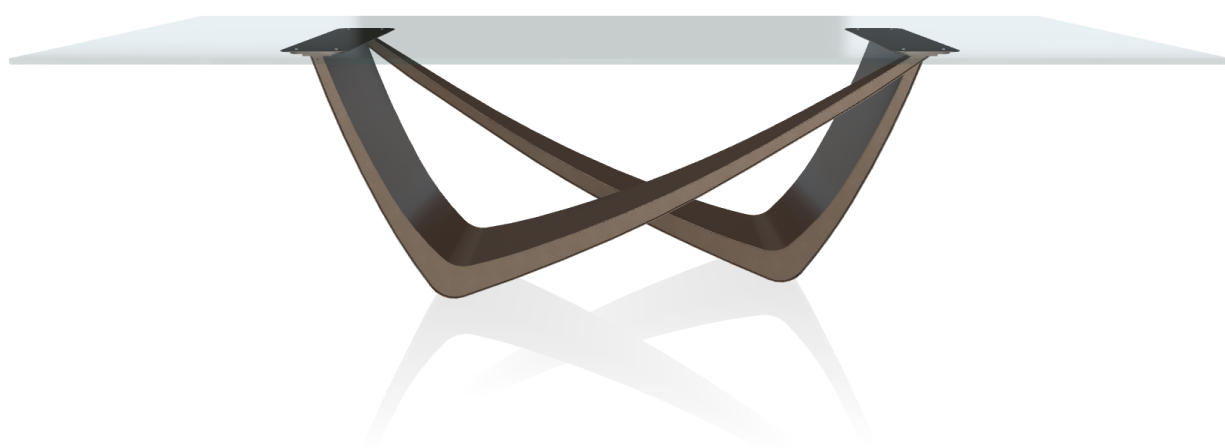

Bach 53.84

<i>Size</i>	L 300 x W 120 x H 75
<i>Top</i>	C157 - transparent extra-clear
<i>Frame</i>	M028 - dark brass
<i>Description</i>	<i>Rectangular fix table with metal frame. Top in solid wood, glass and SuperMarble.</i>