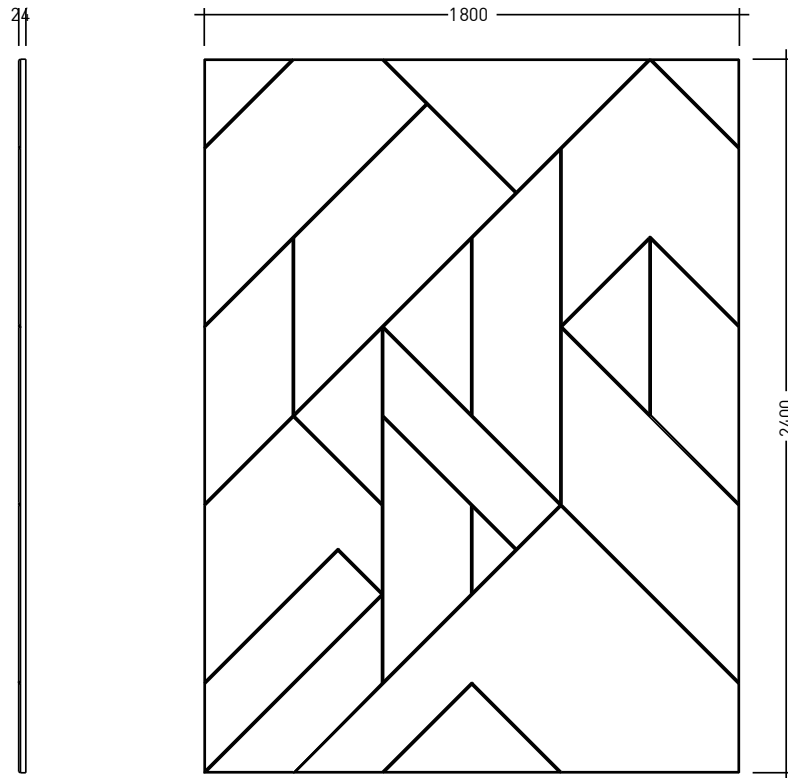

MAZE

Wallcovering

MAZE 24MM

Wallcovering

MAZE is an acoustic wall solution with a playful and dynamic pattern that creates intersecting lines forming geometric shapes that flows from one panel to the other. A continuous or a series pattern could be altered by inverting the panel alternately.

ARTICLE NUMBER

732.24.18.000.00

DIMENSIONS

Length:	1800mm	70.86"
Width:	2400 mm	94.48"
Thickness:	24mm	0.94"

CONNECTION

MAZE is mounted on the wall with a bio-degradable double-contact glue.

SIDE

FRONT

MAZE 12MM

Wallcovering

MAZE is an acoustic wall solution with a playful and dynamic pattern that creates intersecting lines forming geometric shapes that flows from one panel to the other. A continuous or a series pattern could be altered by inverting the panel alternately.

ARTICLE NUMBER

732.12.18.000.00

DIMENSIONS

Length:	1200mm	47.24"
Width:	2800 mm	110.23"
Thickness:	12 mm	0.47"

CONNECTION

MAZE is mounted on the wall with a bio-degradable double-contact glue.

SIDE

FRONT