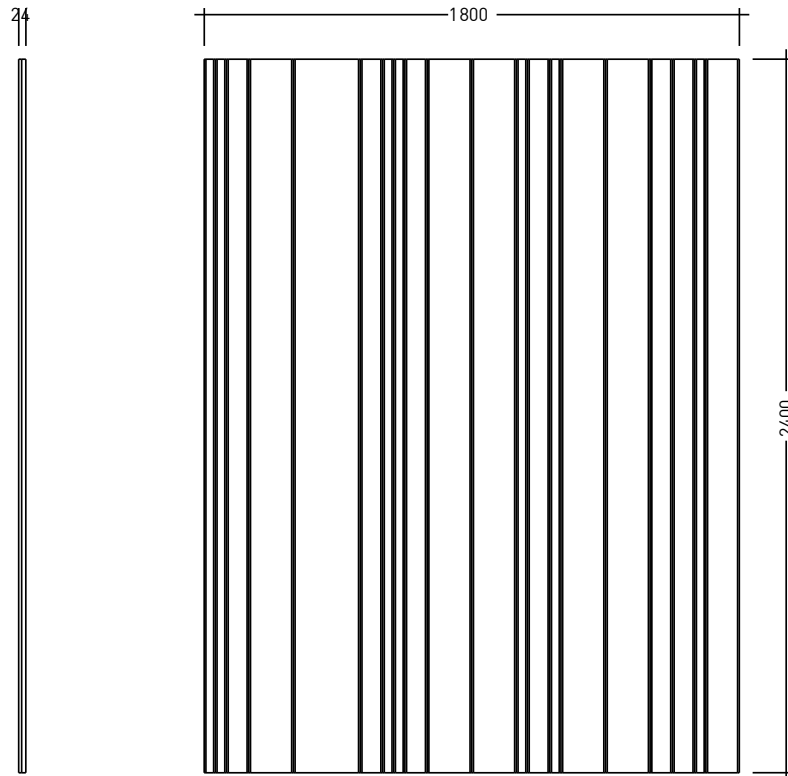

## DIMENSIONS

Length:	1800mm	70.86"
Width:	2400 mm	94.48"
Thickness:	24mm	0.94"

## CONNECTION

VERTIGO IRREGULAR is mounted on the wall with a biodegradable double-contact glue.

**SIDE**

**FRONT**

TECHNICAL DATA SHEET

## DIMENSIONS

Length:	1200mm	47.24"
Width:	2800 mm	110.23"
Thickness:	12 mm	0.47"