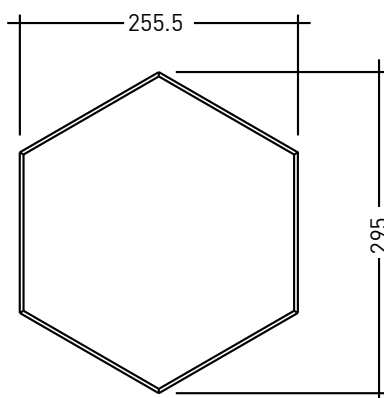

CONNECTION

HEXAGON is mounted on the wall with a biodegradable double-contact glue.

SIDE

FRONT