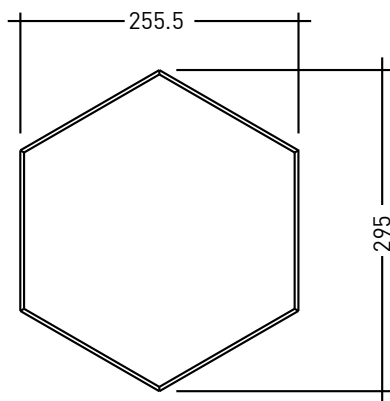

CONNECTION

HEXAGON is mounted on the wall with a biodegradable double-contact glue.

SIDE

FRONT