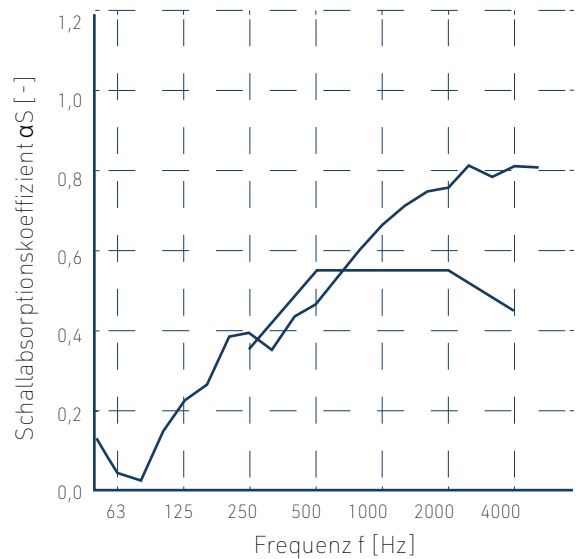

DIMENSIONS

ARCHISONIC® 24 mm 1800 x 2400 x 24 mm (70" x 94" x 0.94")
ARCHISONIC® 12 mm 1200 x 2800 x 12 mm (47" x 10" x 0.47")

COMPOSITION

100% PET (min. 60% post-consumer)

FIRE TEST

DIN EN 13501-1 B-s1, d0
ASTM E-84 Class A

VOC EMISSION

CDPH 01350 Pass
ISO 16000 (CDPH/EHLB/Standard Method V1.2.)
EN 16516

COLOUR FASTENESS

EN ISO 105-B02, A1 Grade 6

SOUND ABSORPTION

DIN ISO 11654

24 mm aw 0.55 (no air gap)
aw 0.65 (50 mm / 2" air gap)
aw 0.90 (100 mm / 4" air gap)
aw 0.95 (200 mm / 8" air gap)
aw 0.95 (300 mm / 11" air gap).

12 mm aw 0.30 (no air gap)

MATERIAL REUTILISATION

ARCHISONIC® 24 mm 88 plastic bottles/m²
ARCHISONIC® 12 mm 53 plastic bottles/m²

ENVIRONMENTAL

Cradle to Cradle Certified™
Product qualifies for LEED v4 specifications on VOC emissions in LEED EQ credit (Low-emitting products)

SUPPORTED BY

Climate KIC