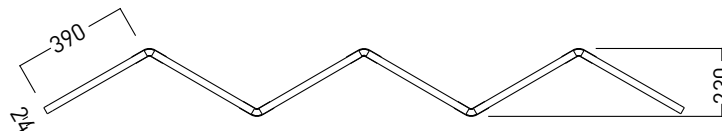

SIDE ELEVATION