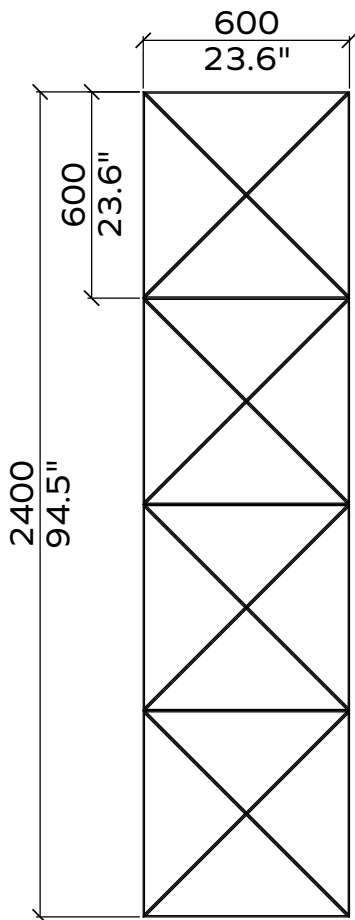

Geometry Information

Kingscross 24mm

Applicable articles numbers

732.24.12.000.00

Scope of delivery

For each 24mm item you will receive a set of 3x PET panels (in the dimensions below), 1x spray adhesive can per set.

Applicable articles numbers

These panels are mounted with a contact spray adhesive. Instructions are available online.

Kingscross 12mm

Applicable articles numbers

732.12.12.000.00

Scope of delivery

For each 12mm item you will receive a set of 2x PET panels (in the dimensions below), 1x spray adhesive can per set.

Applicable articles numbers

These panels are mounted with a contact spray adhesive. Instructions are available online.

3x