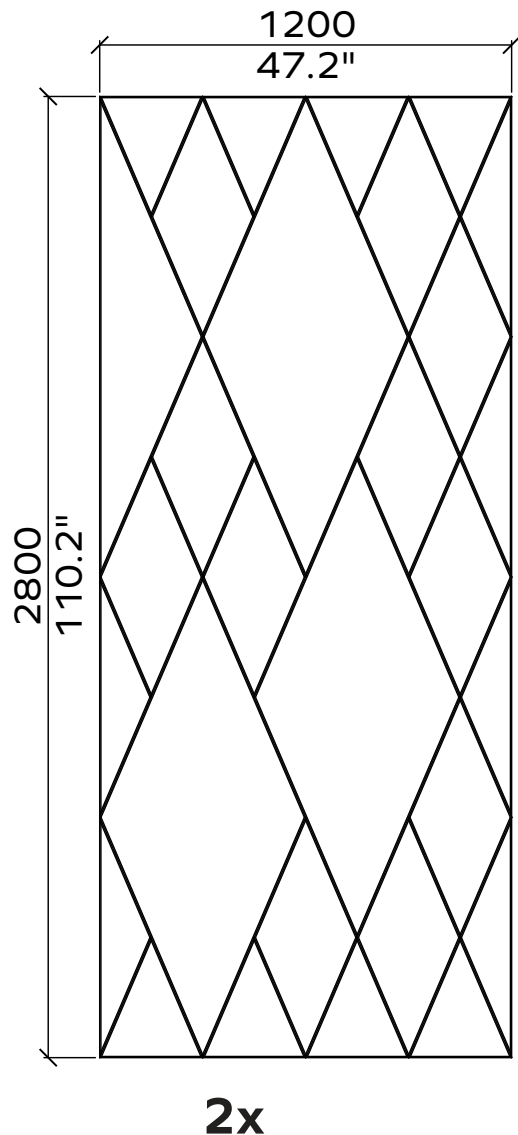

Geometry Information

Prisma 24mm

Applicable articles numbers

732.24.16.000.00

Scope of delivery

For each 24mm item you will receive a set of 1x PET panels (in the dimensions below), 1x spray adhesive can per set.

Applicable articles numbers

These panels are mounted with a contact spray adhesive. Instructions are available online.

Prisma 12mm

Applicable articles numbers

732.12.16.000.00

Scope of delivery

For each 12mm item you will receive a set of 1x PET panels (in the dimensions below), 1x spray adhesive can per set.

Applicable articles numbers

These panels are mounted with a contact spray adhesive. Instructions are available online.

All dimensions are nominal