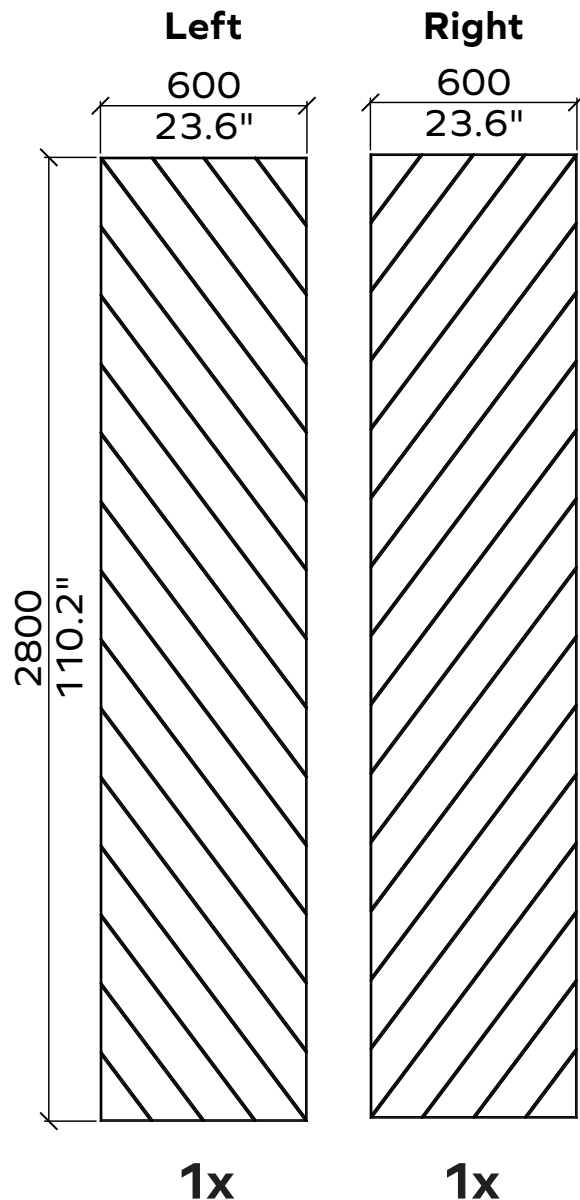

Data

Applicable article numbers

731.24.10-20.000.00 732.24.11-28.000.00-05
 731.12.10-20.000.00 732.12.11-28.000.00-08

Total Dimensions³ **24mm / 12 mm** **0.9" / 0.5"**

Height 2400mm / 2800mm 95" / 110"
 Weight 1800mm / 1200mm 71" / 47"

3 Article numbers:

732	Material Thickness ³	12	Color	00
732	24mm	12	Choose colour	00
	12mm			

Example: 732.24.12.662.00

Wall Covering - Kingscross, 2400 x 1800 x 24mm, 662 - Poster Red incl. spray glue

³ - all dimensions are nominal

Fishbone

Geometry Information

Fishbone 24mm

Applicable articles numbers

731.24.15/16.000.00 (RIGHT/ LEFT)

Scope of delivery

For each 24mm item you will receive a set of Xx PET panels (in the dimensions below), 1x spray adhesive can per set.

All dimensions are nominal

Hexagon

Geometry Information

Hexagon 24mm

Applicable articles numbers

731.24.20.000.00

Scope of delivery

For each 24mm item you will receive a set of 65x PET panels (in the dimensions below), 1x spray adhesive can per set.