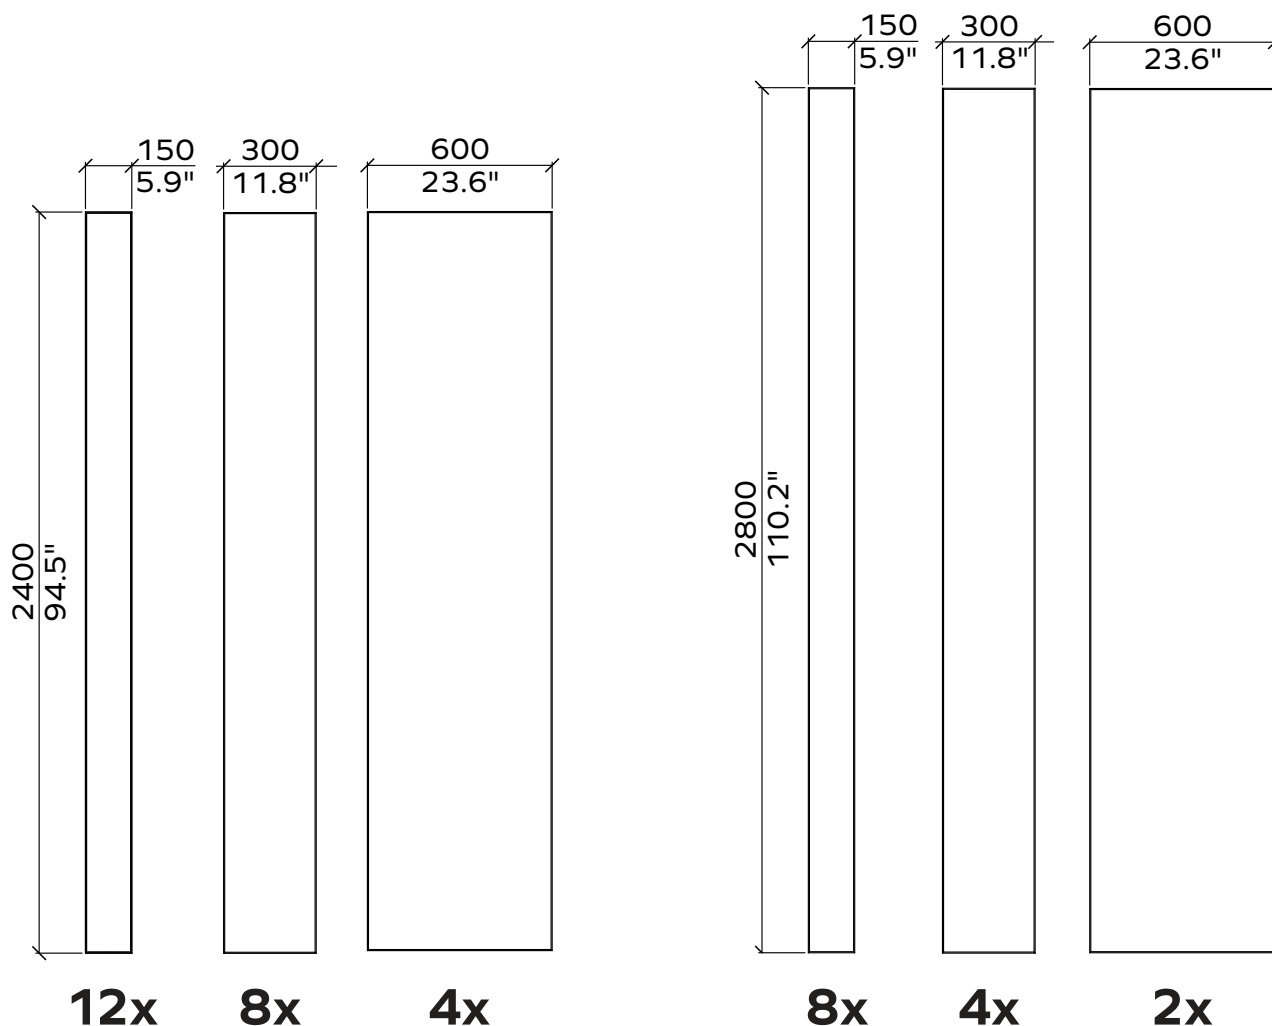

Geometry Information

Tabula 24mm

Applicable articles numbers

731.24.10.000.00
731.24.11.000.00
731.24.11.000.00

Scope of delivery

For each 24mm item you will receive a set PET panels (in the dimensions below), 1x spray adhesive can per set.

Applicable articles numbers

These panels are mounted with a contact spray adhesive. Instructions are available online.

Tabula 12mm

Applicable articles numbers

731.12.10.000.00
731.12.11.000.00
731.12.12.000.00

Scope of delivery

For each 12mm item you will receive a set of PET panels (in the dimensions below), 1x spray adhesive can per set.

Applicable articles numbers

These panels are mounted with a contact spray adhesive. Instructions are available online.