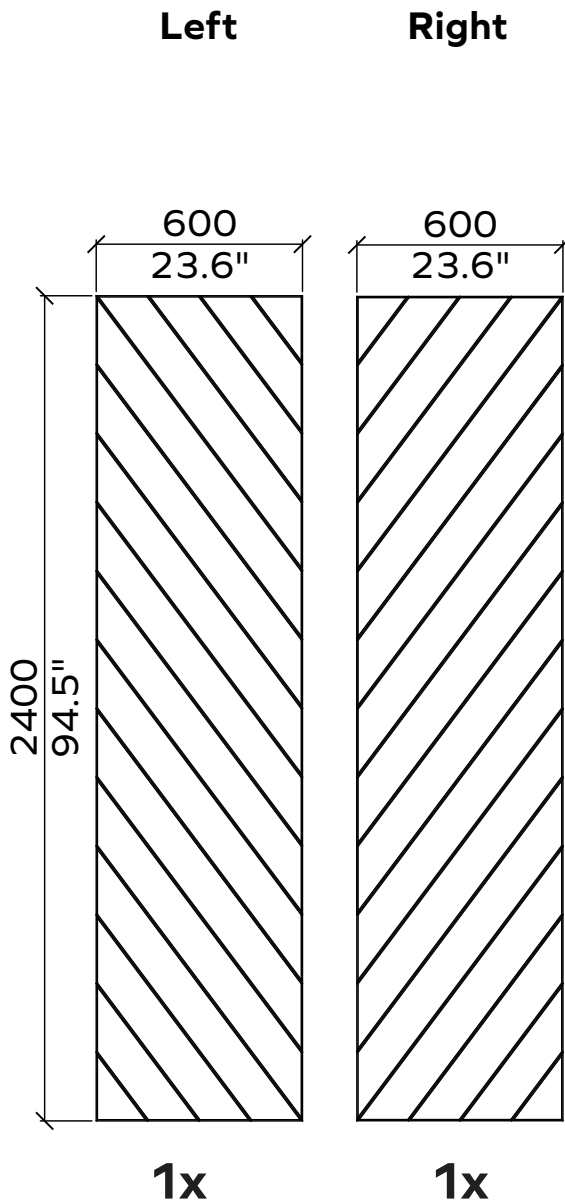

Data

Applicable article numbers

731.24.10-20.000.00 732.24.11-28.000.00-05
 731.12.10-20.000.00 732.12.11-28.000.00-08

Total Dimensions³ **24mm / 12 mm** **0.9" / 0.5"**

Height 2400mm / 2800mm 95" / 110"
 Weight 1800mm / 1200mm 71" / 47"

3 Article numbers:

732	Material Thickness ³	12	Color	00
732	24mm	12	Choose colour	00
	12mm			

Example: 732.24.12.662.00

Wall Covering - Kingscross, 2400 x 1800 x 24mm, 662 - Poster Red incl. spray glue

³ - all dimensions are nominal

Fishbone

Geometry Information

Fishbone 24mm

Applicable articles numbers

731.24.15/16.000.00 (RIGHT/ LEFT)

Scope of delivery

For each 24mm item you will receive a set of Xx PET panels (in the dimensions below), 1x spray adhesive can per set.

All dimensions are nominal

Hexagon

Geometry Information

Hexagon 24mm

Applicable articles numbers

731.24.20.000.00

Scope of delivery

For each 24mm item you will receive a set of 65x PET panels (in the dimensions below), 1x spray adhesive can per set.