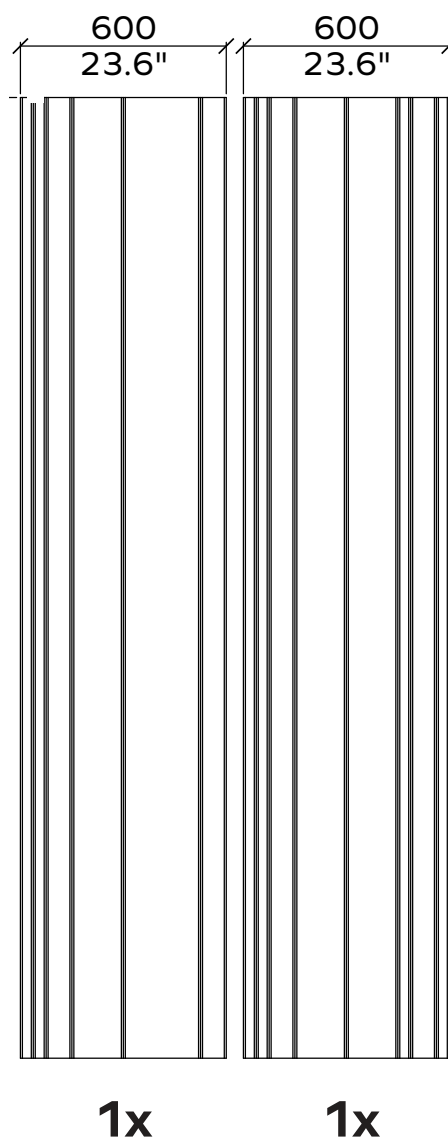

Vertigo Irregular

Geometry Information

Custom solutions available

Vertigo Irregular 24mm

Applicable articles numbers

732.24.15.000.00

Scope of delivery

For each 24mm item you will receive a set of 3x PET panels (in the dimensions below), 1x spray adhesive can per set.

Applicable articles numbers

These panels are mounted with a contact spray adhesive. Instructions are available online.

Vertigo Irregular 12mm

Applicable articles numbers

732.12.15.000.00

Scope of delivery

For each 12mm item you will receive a set of 2x PET panels (in the dimensions below), 1x spray adhesive can per set.

Applicable articles numbers

These panels are mounted with a contact spray adhesive. Instructions are available online.

All dimensions are nominal