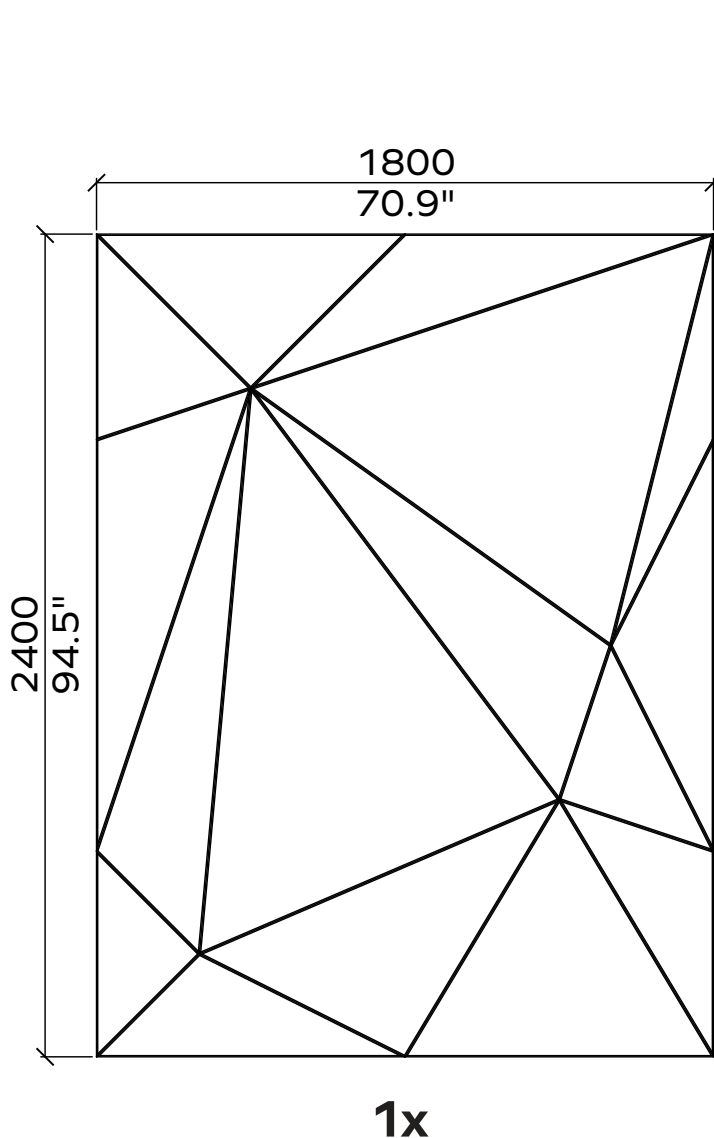

Facet

Geometry Information

Facet 24mm

Applicable articles numbers

732.24.17.000.00

Scope of delivery

For each 24mm item you will receive a set of 1x PET panels (in the dimensions below), 1x spray adhesive can per set.

Applicable articles numbers

These panels are mounted with a contact spray adhesive. Instructions are available online.

Facet 12mm

Applicable articles numbers

732.12.17.000.00

Scope of delivery

For each 12mm item you will receive a set of 1x PET panels (in the dimensions below), 1x spray adhesive can per set.

Applicable articles numbers

These panels are mounted with a contact spray adhesive. Instructions are available online.

All dimensions are nominal