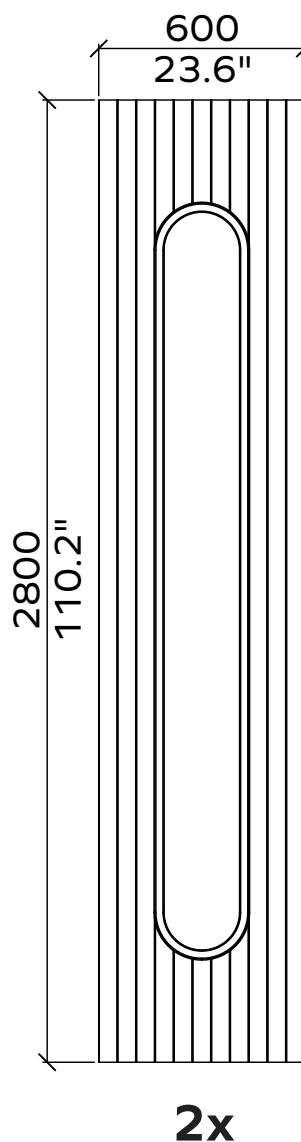

Geometry Information

Cottage 24mm

Applicable articles numbers

732.24.24.000.00

Scope of delivery

For each 24mm item you will receive a set of 2x PET panels (in the dimensions below), 1x spray adhesive can per set.

Applicable articles numbers

These panels are mounted with a contact spray adhesive. Instructions are available online.

Cottage 12mm

Applicable articles numbers

732.12.24.000.00

Scope of delivery

For each 12mm item you will receive a set of 2x PET panels (in the dimensions below), 1x spray adhesive can per set.

Applicable articles numbers

These panels are mounted with a contact spray adhesive. Instructions are available online.

All dimensions are nominal