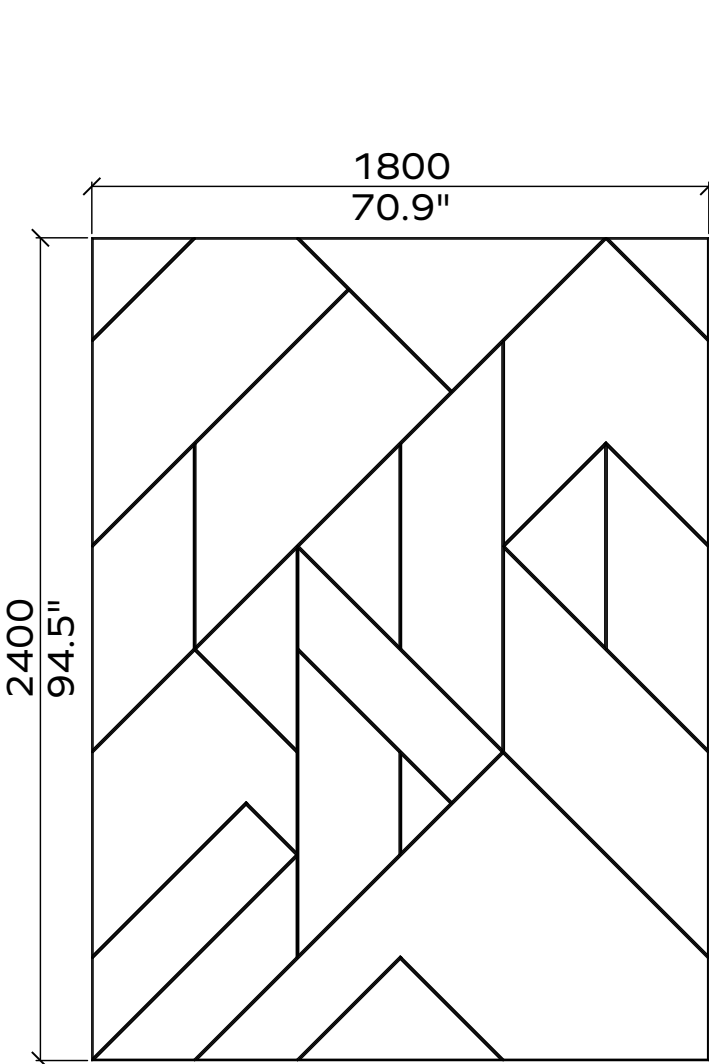

Geometry Information

Maze 24mm

Applicable articles numbers

732.24.18.000.00

Scope of delivery

For each 24mm item you will receive a set of 1x PET panels (in the dimensions below), 1x spray adhesive can per set.

Applicable articles numbers

These panels are mounted with a contact spray adhesive. Instructions are available online.

Maze 12mm

Applicable articles numbers

732.12.18.000.00

Scope of delivery

For each 12mm item you will receive a set of 1x PET panels (in the dimensions below), 1x spray adhesive can per set.

Applicable articles numbers

These panels are mounted with a contact spray adhesive. Instructions are available online.

1x