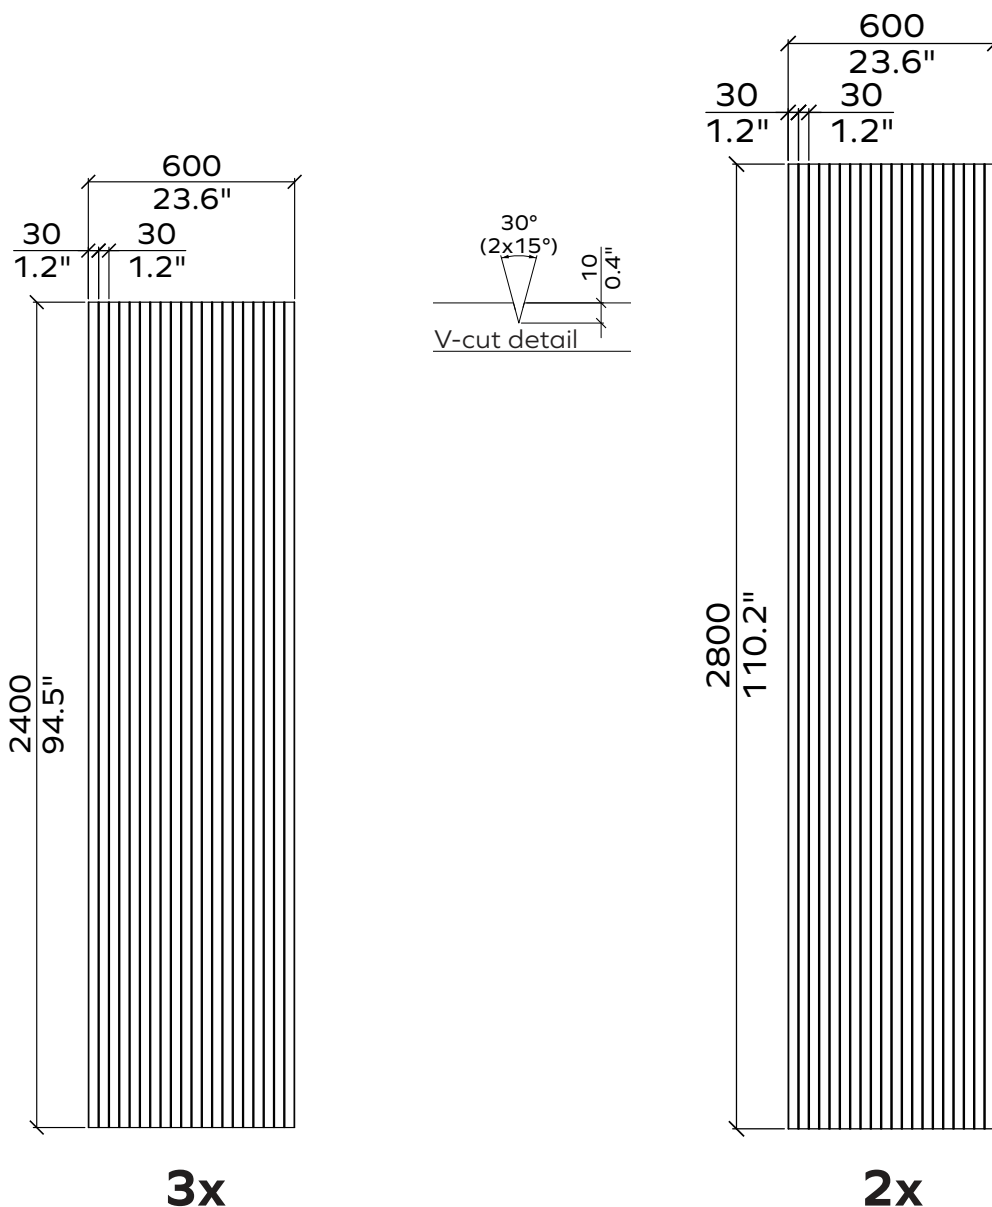

Vertigo Fine

Geometry Information

Vertigo Fine 24mm

Applicable articles numbers

732.24.13.000.30

Scope of delivery

For each 24mm item you will receive a set of 3x PET panels (in the dimensions below), 1x spray adhesive can per set.

Applicable articles numbers

These panels are mounted with a contact spray adhesive. Instructions are available online.

Vertigo Fine 12mm

Applicable articles numbers

732.12.13.000.30

Scope of delivery

For each 12mm item you will receive a set of 2x PET panels (in the dimensions below), 1x spray adhesive can per set.

Applicable articles numbers

These panels are mounted with a contact spray adhesive. Instructions are available online.

All dimensions are nominal