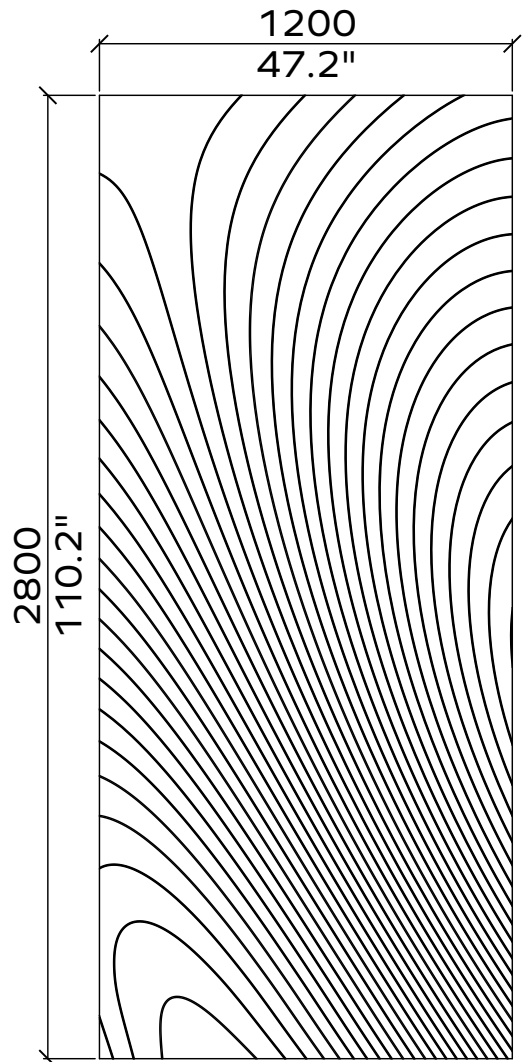

1x

All dimensions are nominal