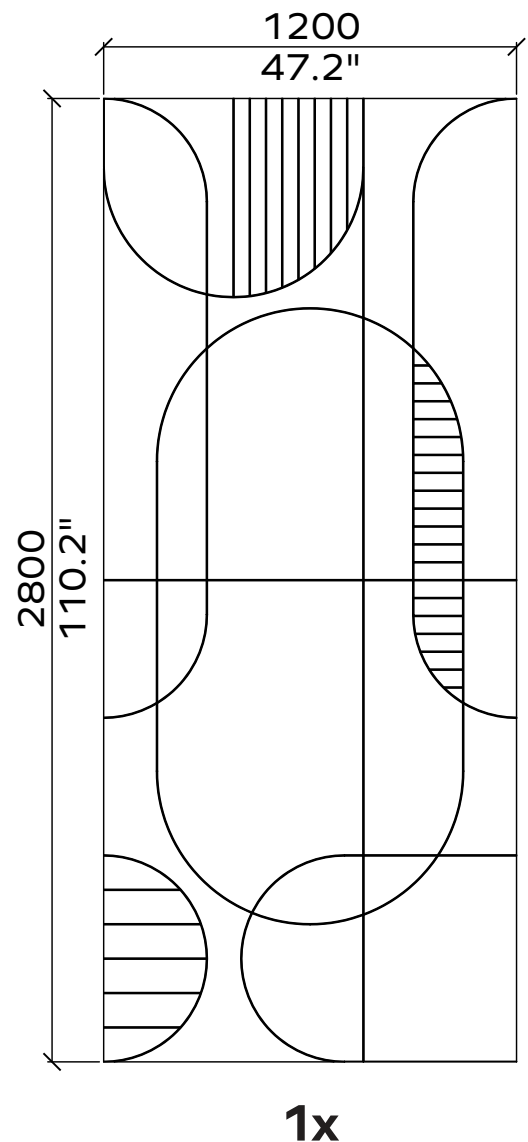

Geometry Information

Vela 24mm

Applicable articles numbers

732.24.28.000.00

Scope of delivery

For each 24mm item you will receive a set of 1x PET panels (in the dimensions below), 1x spray adhesive can per set.

Applicable articles numbers

These panels are mounted with a contact spray adhesive. Instructions are available online.

Vela 12mm

Applicable articles numbers

732.12.28.000.00

Scope of delivery

For each 12mm item you will receive a set of 1x PET panels (in the dimensions below), 1x spray adhesive can per set.

Applicable articles numbers

These panels are mounted with a contact spray adhesive. Instructions are available online.

All dimensions are nominal