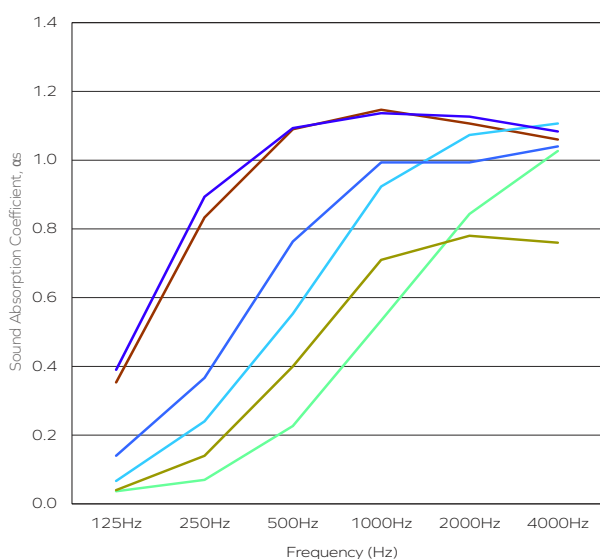

Testing Standards

ISO 354:2003	Acoustics — Measurement of sound absorption in a reverberation room
ISO 11654:1997	Acoustics — Sound absorbers for use in buildings — Rating of sound absorption
ISO 20189:2018	Acoustics — Screens, furniture and single objects intended for interior use — Rating of sound absorption and sound reduction of elements based on laboratory measurements
ASTM C423-17	Standard Test Method for Sound Absorption and Sound Absorption Coefficients by the Reverberation Room Method
ASTM E795-16	Standard Practices for Mounting Test Specimens During Sound Absorption Tests

Acoustic Test Results

	α_w	SAA	NRC
Archisonic 12mm (no air gap)	0.3 (MH)	0.42	0.45
Archisonic 12mm (50mm air gap)	0.4 (MH)	0.50	0.65
Archisonic 12mm (50mm insulation)	1.00	1.00	0.95
Archisonic 24mm (no air gap)	0.55 (MH)	0.70	0.70
Archisonic 24mm (50mm air gap)	0.65 (MH)	0.78	0.80
Archisonic 24mm (50mm insulation)	1.00	1.00	1.00

Acoustic Performance

Frequency (Hz)		125	250	500	1000	2000	4000
Archisonic 12mm (no air gap)	α_s	0.04	0.07	0.23	0.53	0.84	1.03
Archisonic 12mm (50mm air gap)	α_s	0.04	0.14	0.40	0.71	0.78	0.76
Archisonic 12mm (50mm insulation)	α_s	0.35	0.83	1.09	1.15	1.11	1.06
Archisonic 24mm (no air gap)	α_s	0.07	0.24	0.55	0.92	1.07	1.11
Archisonic 24mm (50mm air gap)	α_s	0.14	0.37	0.76	0.99	0.99	1.04
Archisonic 24mm (50mm insulation)	α_s	0.39	0.89	1.09	1.14	1.13	1.08

- Archisonic 12mm (no air gap)
- Archisonic 12mm (50mm air gap)
- Archisonic 12mm (50mm insulation)
- Archisonic 24mm (no air gap)
- Archisonic 24mm (50mm air gap)
- Archisonic 24mm (50mm insulation)

The graph represents the sound absorption coefficients (α_s) in the third octave band center frequencies. Measurement used Pink Noise as excitation signal in a reverberant room.