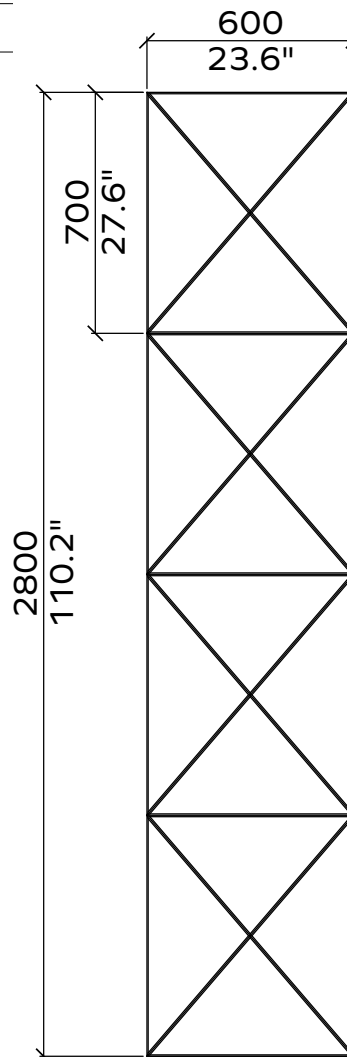

2x

All dimensions are nominal