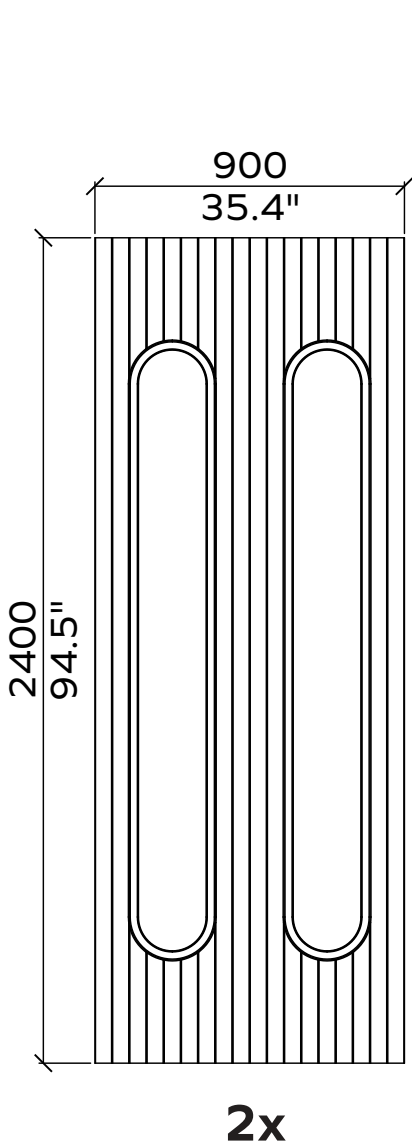

Geometry Information

Cottage 24mm

Applicable articles numbers

732.24.24.000.00

Scope of delivery

For each 24mm item you will receive a set of 2x PET panels (in the dimensions below), 1x spray adhesive can per set.

Applicable articles numbers

These panels are mounted with a contact spray adhesive. Instructions are available online.

Cottage 12mm

Applicable articles numbers

732.12.24.000.00

Scope of delivery

For each 12mm item you will receive a set of 2x PET panels (in the dimensions below), 1x spray adhesive can per set.

Applicable articles numbers

These panels are mounted with a contact spray adhesive. Instructions are available online.

All dimensions are nominal