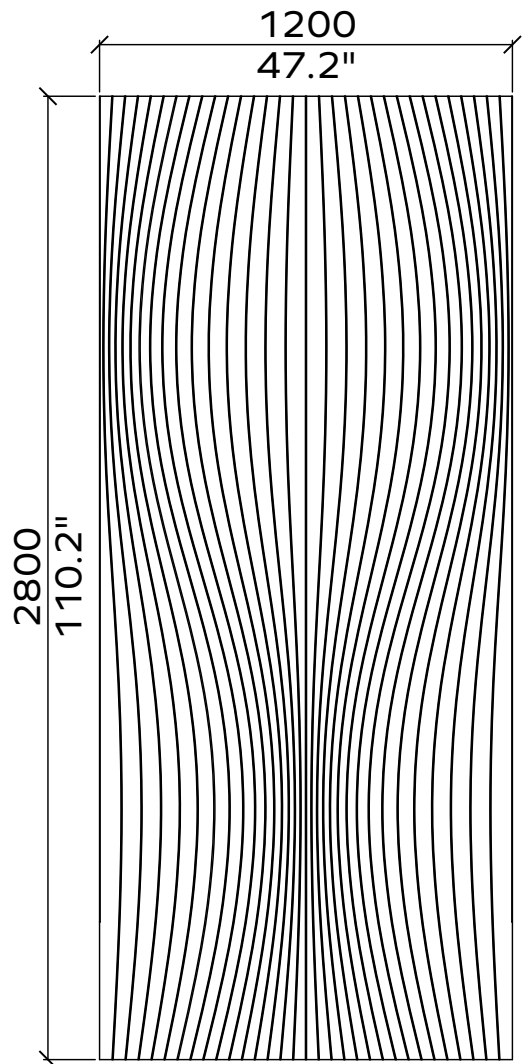

1x

All dimensions are nominal