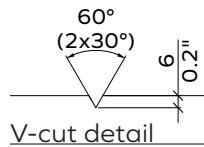

Geometry Information

Kingscross 24mm

Applicable articles numbers

732.24.12.000.00

Scope of delivery

For each 24mm item you will receive a set of 3x PET panels (in the dimensions below), 1x spray adhesive can per set.

Applicable articles numbers

These panels are mounted with a contact spray adhesive. Instructions are available online.

Kingscross 12mm

Applicable articles numbers

732.12.12.000.00

Scope of delivery

For each 12mm item you will receive a set of 2x PET panels (in the dimensions below), 1x spray adhesive can per set.

Applicable articles numbers

These panels are mounted with a contact spray adhesive. Instructions are available online.

3x