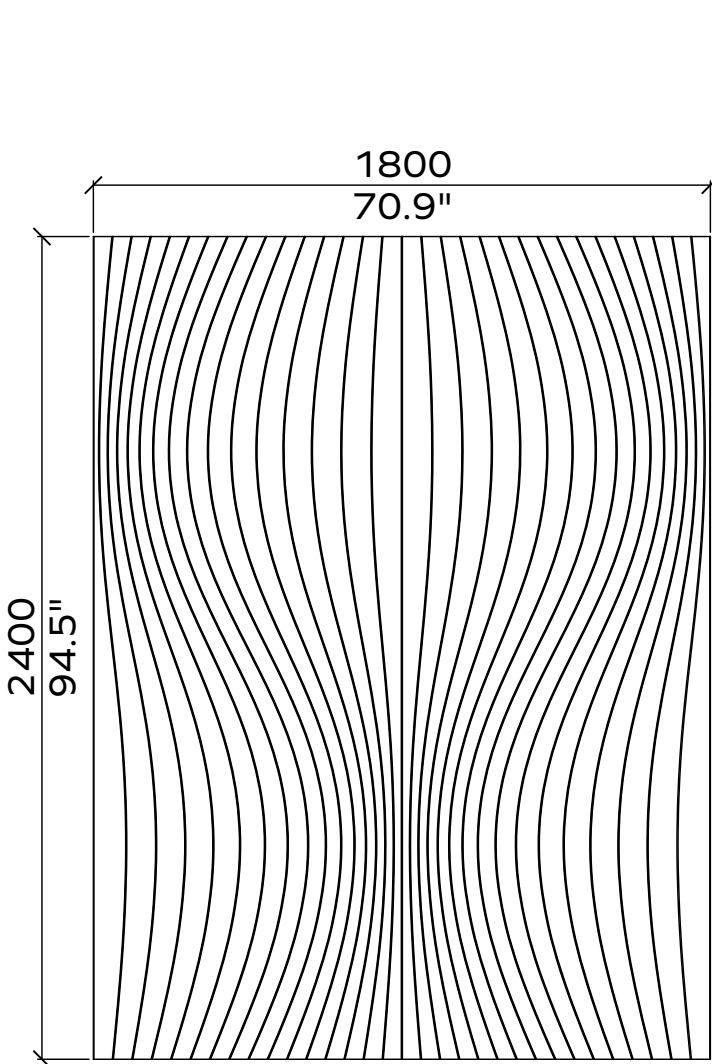

Loop

Geometry Information

Loop 24mm

Applicable articles numbers

732.24.21.000.00

Scope of delivery

For each 24mm item you will receive a set of 1x PET panels (in the dimensions below), 1x spray adhesive can per set.

Applicable articles numbers

These panels are mounted with a contact spray adhesive. Instructions are available online.

Loop 12mm

Applicable articles numbers

732.12.21.000.00

Scope of delivery

For each 12mm item you will receive a set of 1x PET panels (in the dimensions below), 1x spray adhesive can per set.

Applicable articles numbers

These panels are mounted with a contact spray adhesive. Instructions are available online.

1x