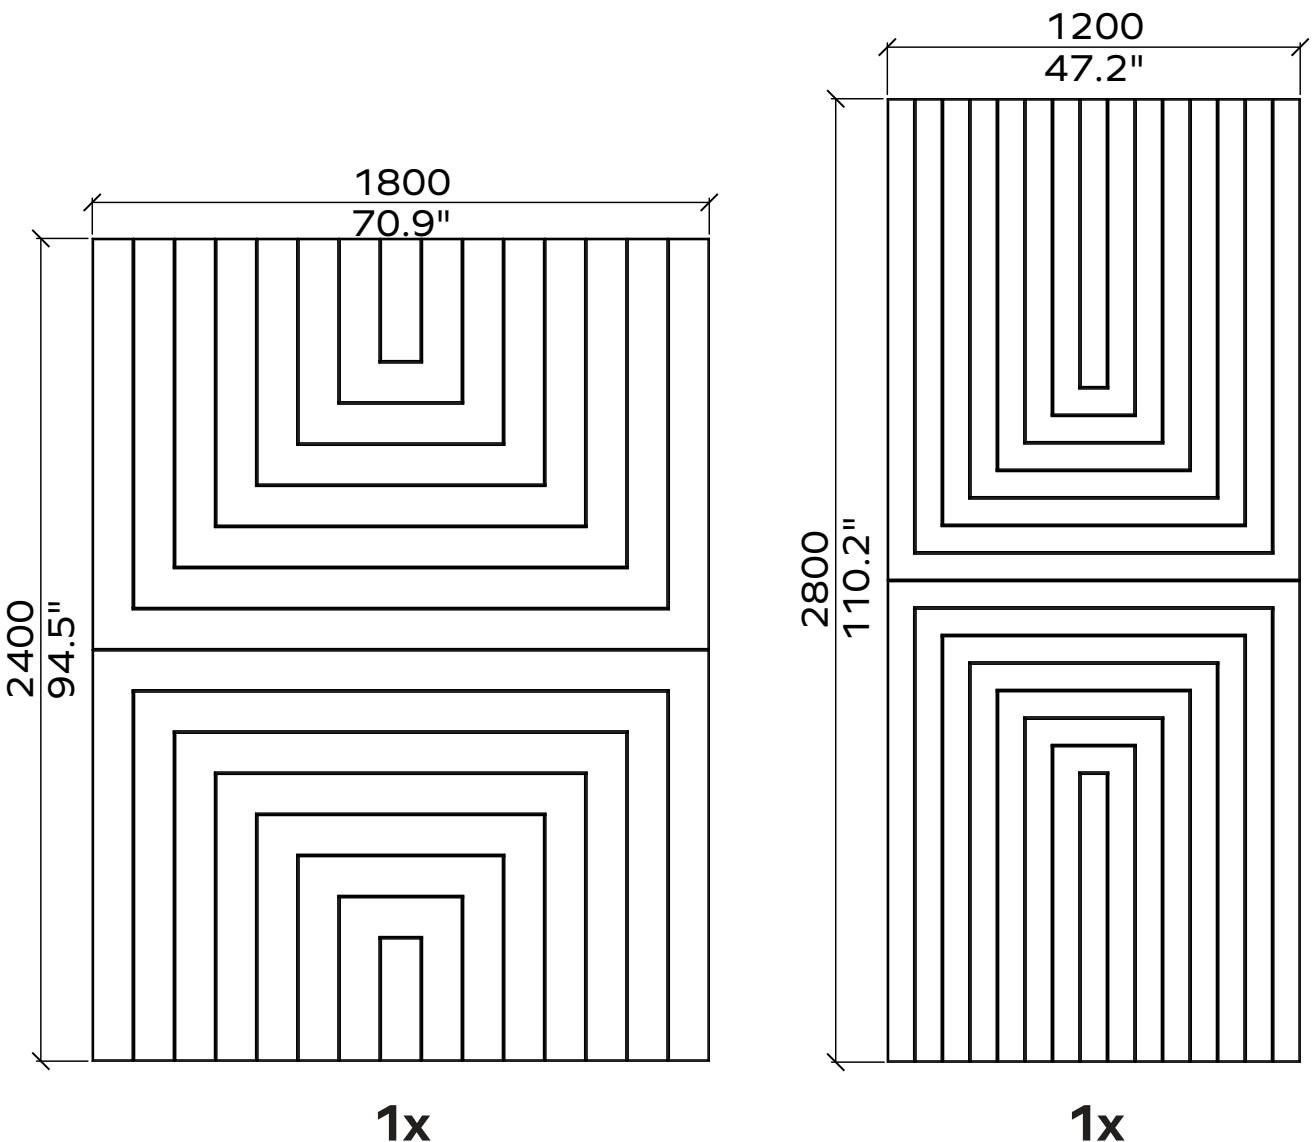

Geometry Information

Maya 24mm

Applicable articles numbers

732.24.22.000.00

Scope of delivery

For each 24mm item you will receive a set of 1x PET panels (in the dimensions below), 1x spray adhesive can per set.

Applicable articles numbers

These panels are mounted with a contact spray adhesive. Instructions are available online.

Maya 12mm

Applicable articles numbers

732.12.22.000.00

Scope of delivery

For each 12mm item you will receive a set of 1x PET panels (in the dimensions below), 1x spray adhesive can per set.

Applicable articles numbers

These panels are mounted with a contact spray adhesive. Instructions are available online.

All dimensions are nominal