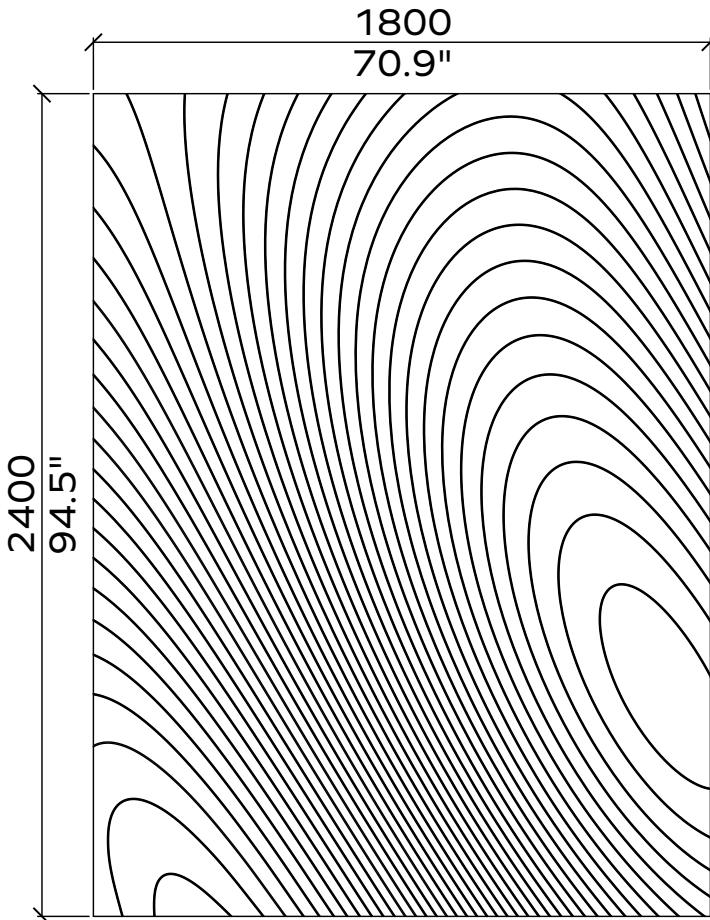

Contour

Geometry Information

Contour 24mm

Applicable articles numbers

732.24.20.000.00

Scope of delivery

For each 24mm item you will receive a set of 1x PET panels (in the dimensions below), 1x spray adhesive can per set.

Applicable articles numbers

These panels are mounted with a contact spray adhesive. Instructions are available online.

Contour 12mm

Applicable articles numbers

732.12.20.000.00

Scope of delivery

For each 12mm item you will receive a set of 1x PET panels (in the dimensions below), 1x spray adhesive can per set.

Applicable articles numbers

These panels are mounted with a contact spray adhesive. Instructions are available online.

1x