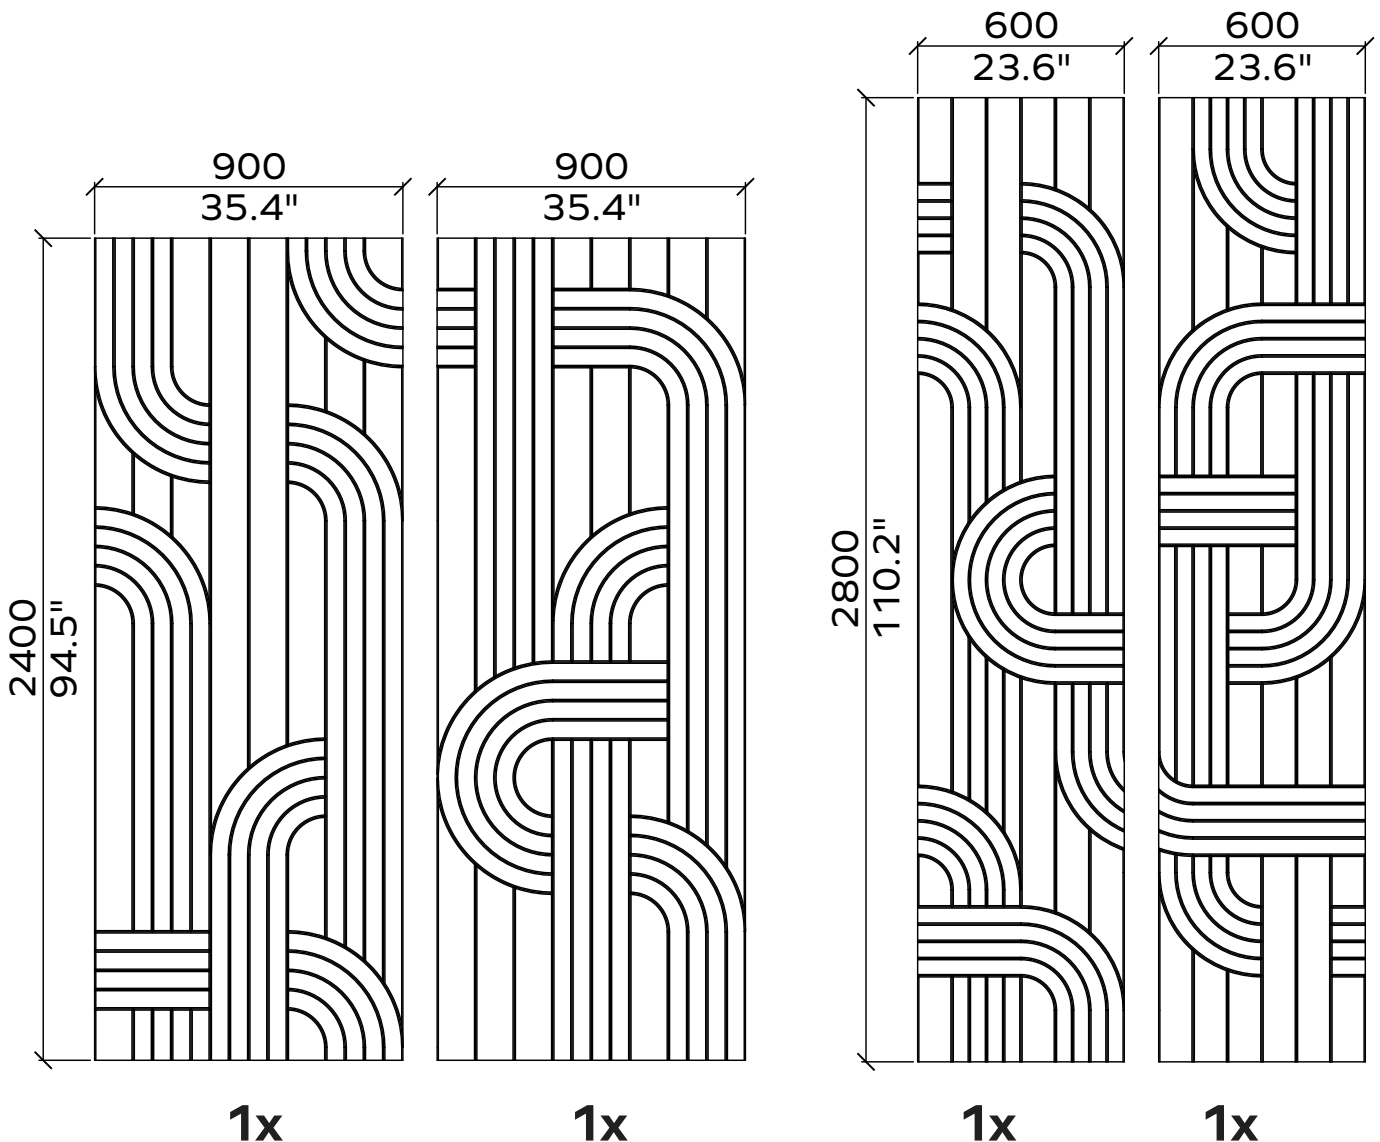

Pass

Geometry Information

Pass 24mm

Applicable articles numbers

732.24.26.000.00

Scope of delivery

For each 24mm item you will receive a set of 2x PET panels (in the dimensions below), 1x spray adhesive can per set.

Applicable articles numbers

These panels are mounted with a contact spray adhesive. Instructions are available online.

Pass 12mm

Applicable articles numbers

732.12.26.000.00

Scope of delivery

For each 12mm item you will receive a set of 2x PET panels (in the dimensions below), 1x spray adhesive can per set.

Applicable articles numbers

These panels are mounted with a contact spray adhesive. Instructions are available online.

All dimensions are nominal