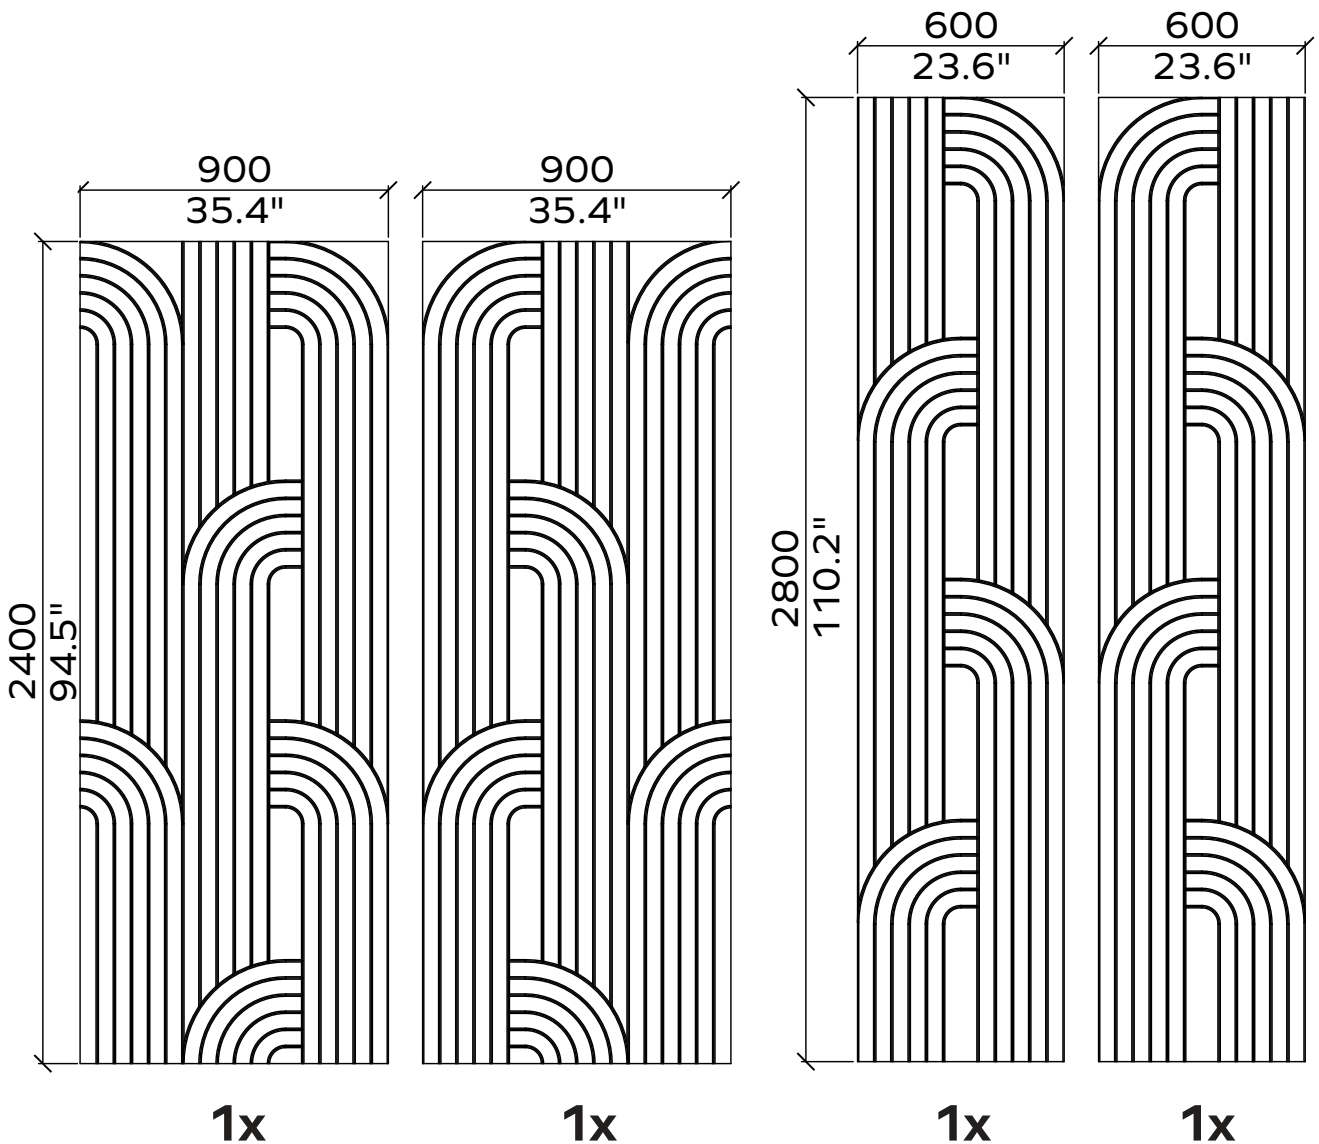

Fon

Geometry Information

Fon 24mm

Applicable articles numbers

732.24.25.000.00

Scope of delivery

For each 24mm item you will receive a set of 2x PET panels (in the dimensions below), 1x spray adhesive can per set.

Applicable articles numbers

These panels are mounted with a contact spray adhesive. Instructions are available online.

Fon 12mm

Applicable articles numbers

732.12.25.000.00

Scope of delivery

For each 12mm item you will receive a set of 2x PET panels (in the dimensions below), 1x spray adhesive can per set.

Applicable articles numbers

These panels are mounted with a contact spray adhesive. Instructions are available online.

All dimensions are nominal