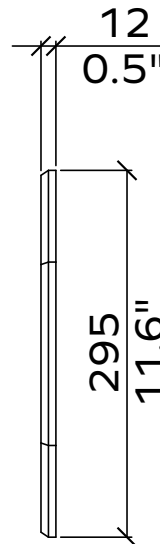

Data

Applicable article numbers

731.24.10-20.000.00 732.24.11-28.000.00-05
 731.12.10-20.000.00 732.12.11-28.000.00-08

Total Dimensions³ **24mm / 12 mm** **0.9" / 0.5"**

Height 2400mm / 2800mm 95" / 110"
 Weight 1800mm / 1200mm 71" / 47"

Fishbone

Geometry Information

Fishbone 24mm

Applicable articles numbers

731.24.15/16.000.00 (RIGHT/ LEFT)

Scope of delivery

For each 24mm item you will receive a set of Xx PET panels (in the dimensions below), 1x spray adhesive can per set.

All dimensions are nominal

Hexagon

Geometry Information

Hexagon 24mm

Applicable articles numbers

731.24.20.000.00

Scope of delivery

For each 24mm item you will receive a set of 65x PET panels (in the dimensions below), 1x spray adhesive can per set.

Applicable articles numbers

These panels are mounted with a contact spray adhesive. Instructions are available online.

65x

48x

All dimensions are nominal

Flow

Geometry Information

Flow 24mm