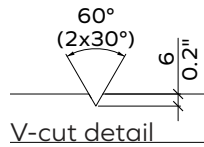

Applicable articles numbers

These panels are mounted with a contact spray adhesive. Instructions are available online.

65x