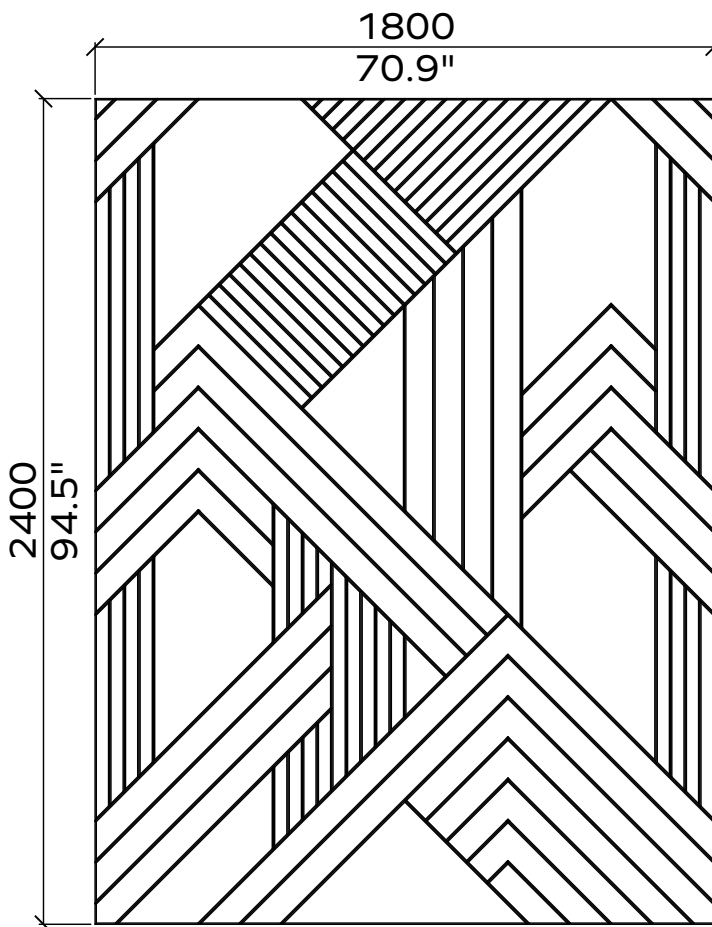

Geometry Information

Gatsby 24mm

Applicable articles numbers

732.24.19.000.00

Scope of delivery

For each 24mm item you will receive a set of 3x PET panels (in the dimensions below), 1x spray adhesive can per set.

Applicable articles numbers

These panels are mounted with a contact spray adhesive. Instructions are available online.

Gatsby 12mm

Applicable articles numbers

732.12.19.000.00

Scope of delivery

For each 12mm item you will receive a set of 3x PET panels (in the dimensions below), 1x spray adhesive can per set.

Applicable articles numbers

These panels are mounted with a contact spray adhesive. Instructions are available online.

1x