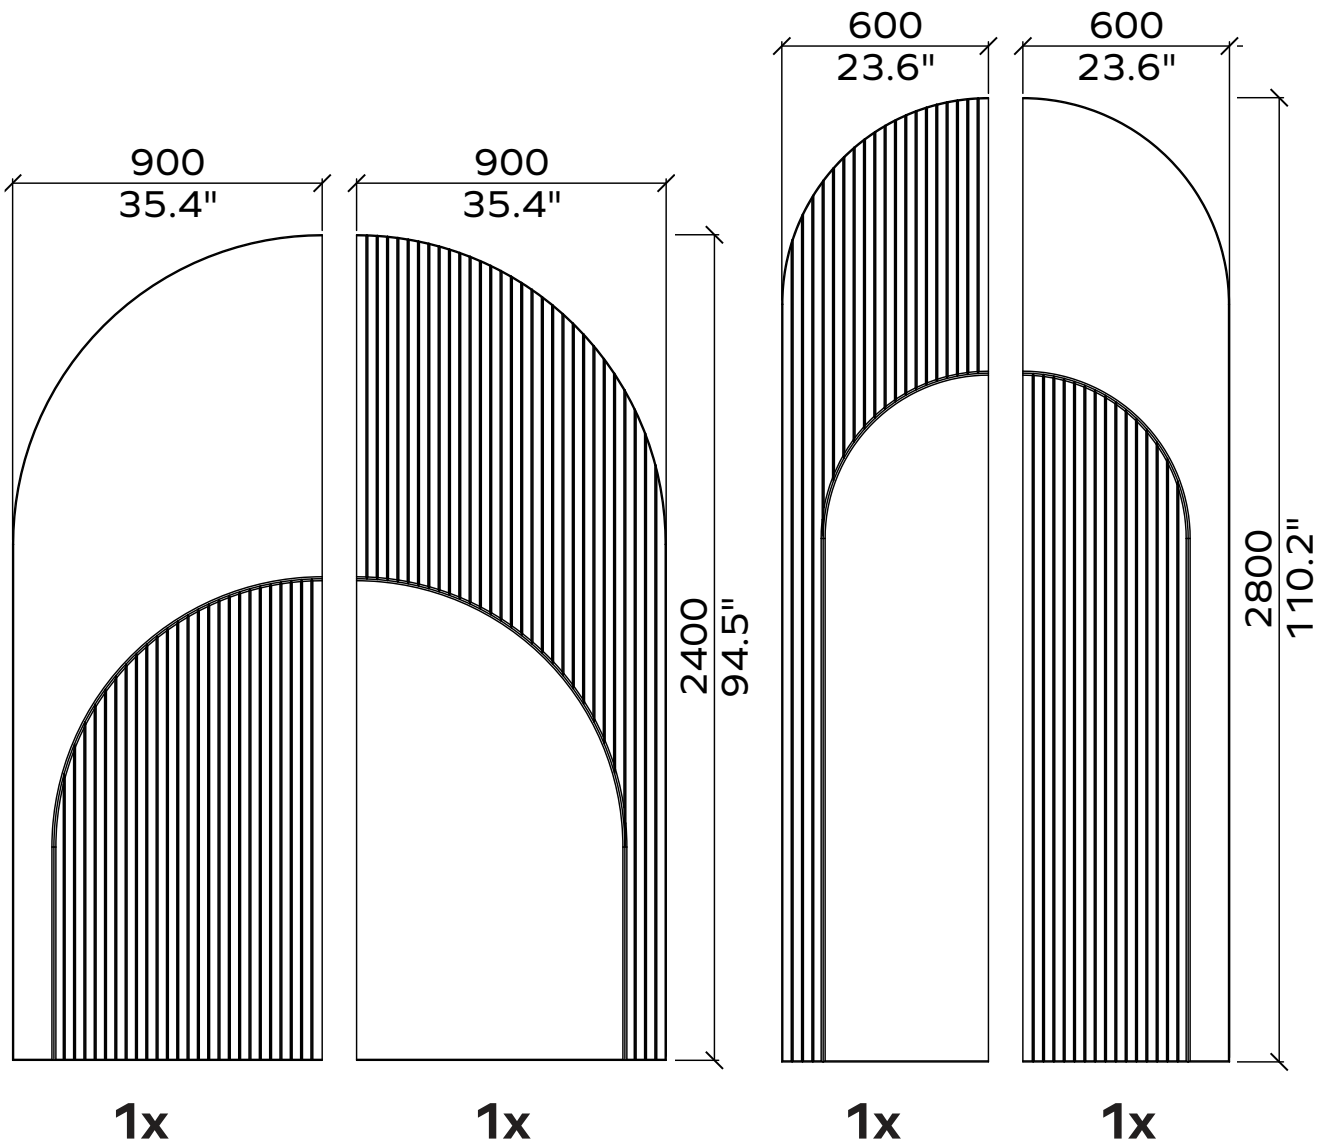

Geometry Information

Fylo 24mm

Applicable articles numbers

732.24.23.000.00

Scope of delivery

For each 24mm item you will receive a set of 2x PET panels (in the dimensions below), 1x spray adhesive can per set.

Applicable articles numbers

These panels are mounted with a contact spray adhesive. Instructions are available online.

Fylo 12mm

Applicable articles numbers

732.12.23.000.00

Scope of delivery

For each 12mm item you will receive a set of 2x PET panels (in the dimensions below), 1x spray adhesive can per set.

Applicable articles numbers

These panels are mounted with a contact spray adhesive. Instructions are available online.

All dimensions are nominal