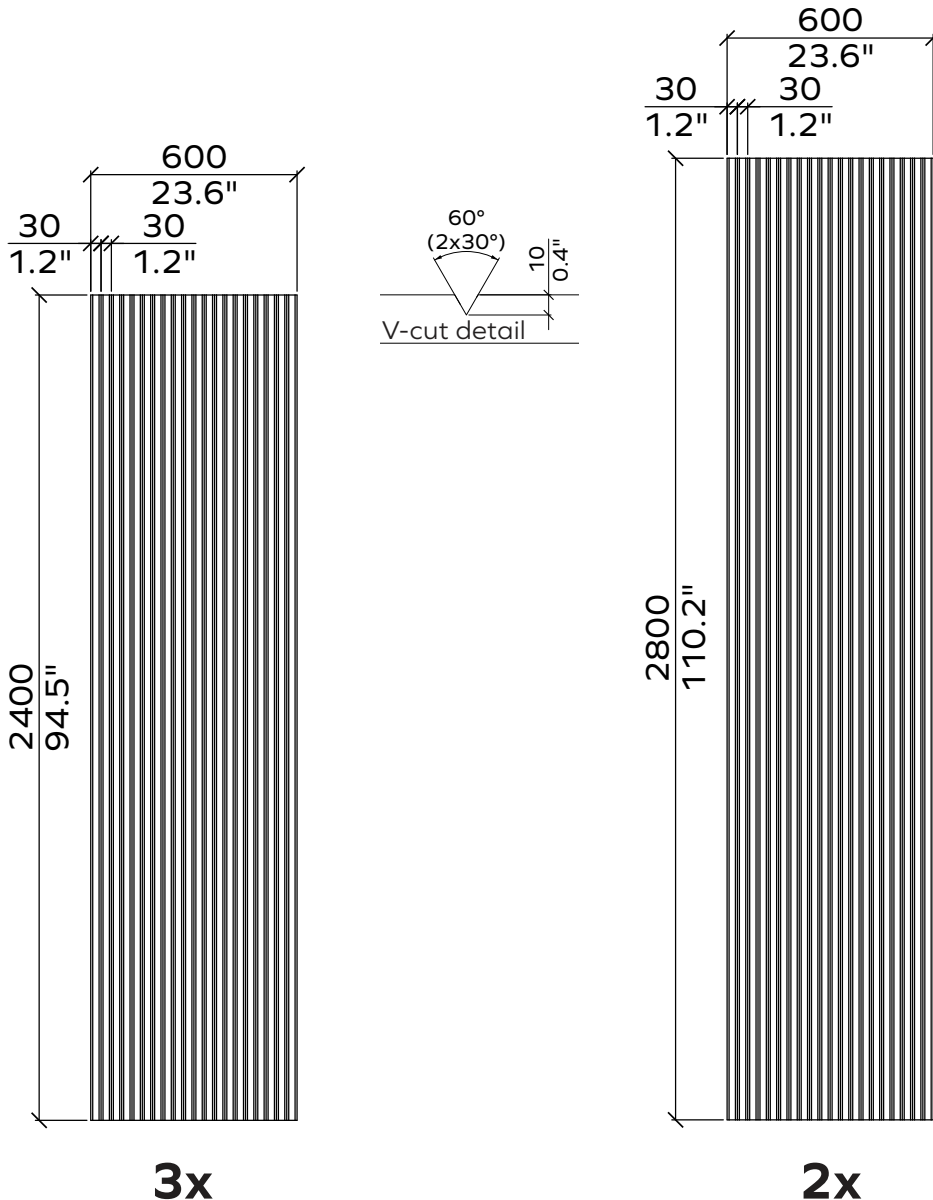

Geometry Information

Vertigo 24mm

Applicable articles numbers

732.24.13.000.00

Scope of delivery

For each 24mm item you will receive a set of 3x PET panels (in the dimensions below), 1x spray adhesive can per set.

Applicable articles numbers

These panels are mounted with a contact spray adhesive. Instructions are available online.

Vertigo 12mm

Applicable articles numbers

732.12.13.000.00

Scope of delivery

For each 12mm item you will receive a set of 2x PET panels (in the dimensions below), 1x spray adhesive can per set.

Applicable articles numbers

These panels are mounted with a contact spray adhesive. Instructions are available online.

All dimensions are nominal