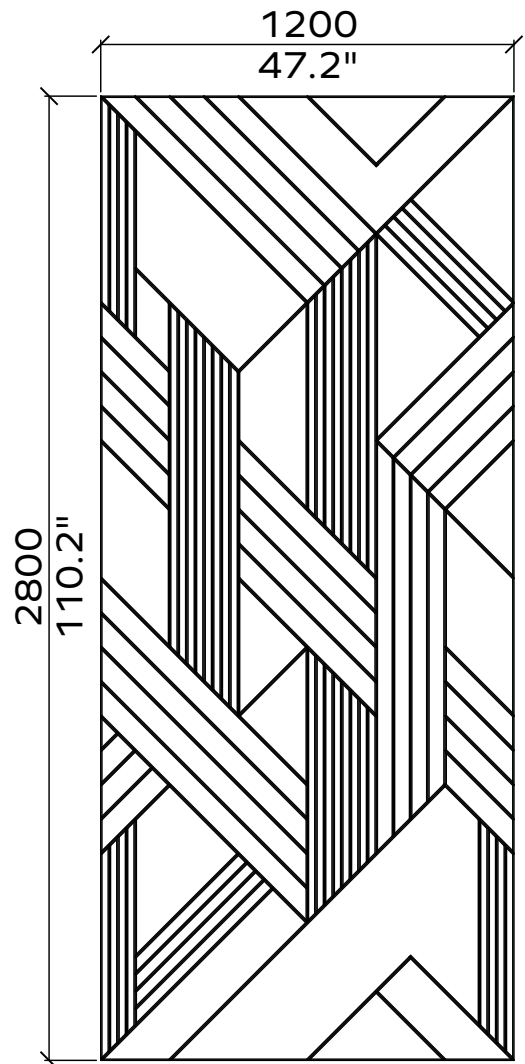

1x

All dimensions are nominal