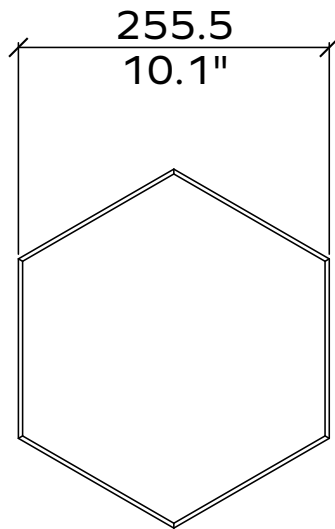

Data

Applicable article numbers

731.24.10-20.000.00 732.24.11-28.000.00-05
 731.12.10-20.000.00 732.12.11-28.000.00-08

Total Dimensions³ **24mm / 12 mm** **0.9" / 0.5"**

Height 2400mm / 2800mm 95" / 110"
 Weight 1800mm / 1200mm 71" / 47"

All dimensions are nominal

Hexagon

Geometry Information

Hexagon 24mm

Applicable articles numbers

731.24.20.000.00

Scope of delivery

For each 24mm item you will receive a set of 65x PET panels (in the dimensions below), 1x spray adhesive can per set.

Applicable articles numbers

These panels are mounted with a contact spray adhesive. Instructions are available online.

Hexagon 12mm

Applicable articles numbers

731.12.20.000.00

Scope of delivery

For each 12mm item you will receive a set of 48x PET panels (in the dimensions below), 1x spray adhesive can per set.

Applicable articles numbers

These panels are mounted with a contact spray adhesive. Instructions are available online.

65x

48x

All dimensions are nominal

Flow

Geometry Information

Flow 24mm