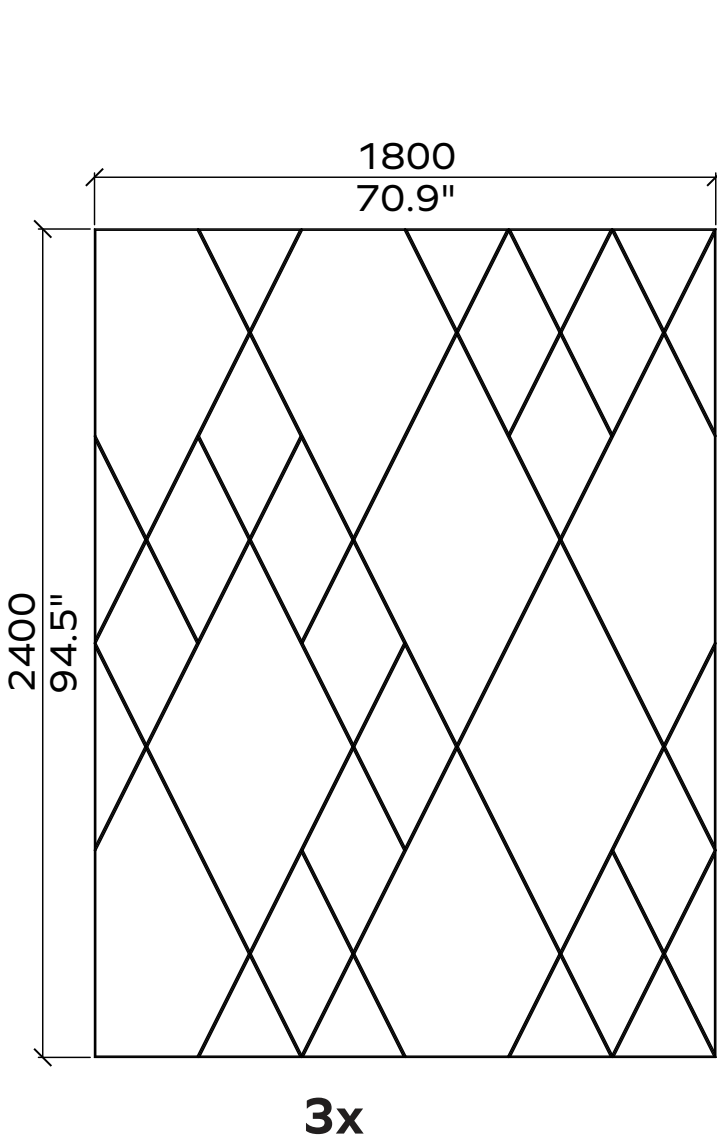

Geometry Information

Prisma 24mm

Applicable articles numbers

732.24.16.000.00

Scope of delivery

For each 24mm item you will receive a set of 1x PET panels (in the dimensions below), 1x spray adhesive can per set.

Applicable articles numbers

These panels are mounted with a contact spray adhesive. Instructions are available online.

Prisma 12mm

Applicable articles numbers

732.12.16.000.00

Scope of delivery

For each 12mm item you will receive a set of 1x PET panels (in the dimensions below), 1x spray adhesive can per set.

Applicable articles numbers

These panels are mounted with a contact spray adhesive. Instructions are available online.

All dimensions are nominal