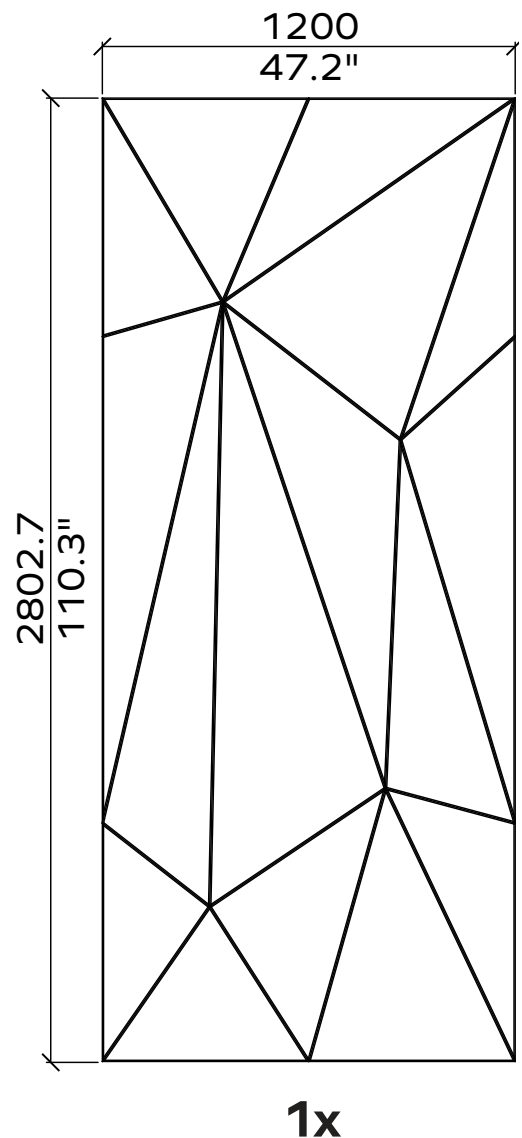

Facet

Geometry Information

Facet 24mm

Applicable articles numbers

732.24.17.000.00

Scope of delivery

For each 24mm item you will receive a set of 1x PET panels (in the dimensions below), 1x spray adhesive can per set.

Applicable articles numbers

These panels are mounted with a contact spray adhesive. Instructions are available online.

Facet 12mm

Applicable articles numbers

732.12.17.000.00

Scope of delivery

For each 12mm item you will receive a set of 1x PET panels (in the dimensions below), 1x spray adhesive can per set.

Applicable articles numbers

These panels are mounted with a contact spray adhesive. Instructions are available online.

All dimensions are nominal