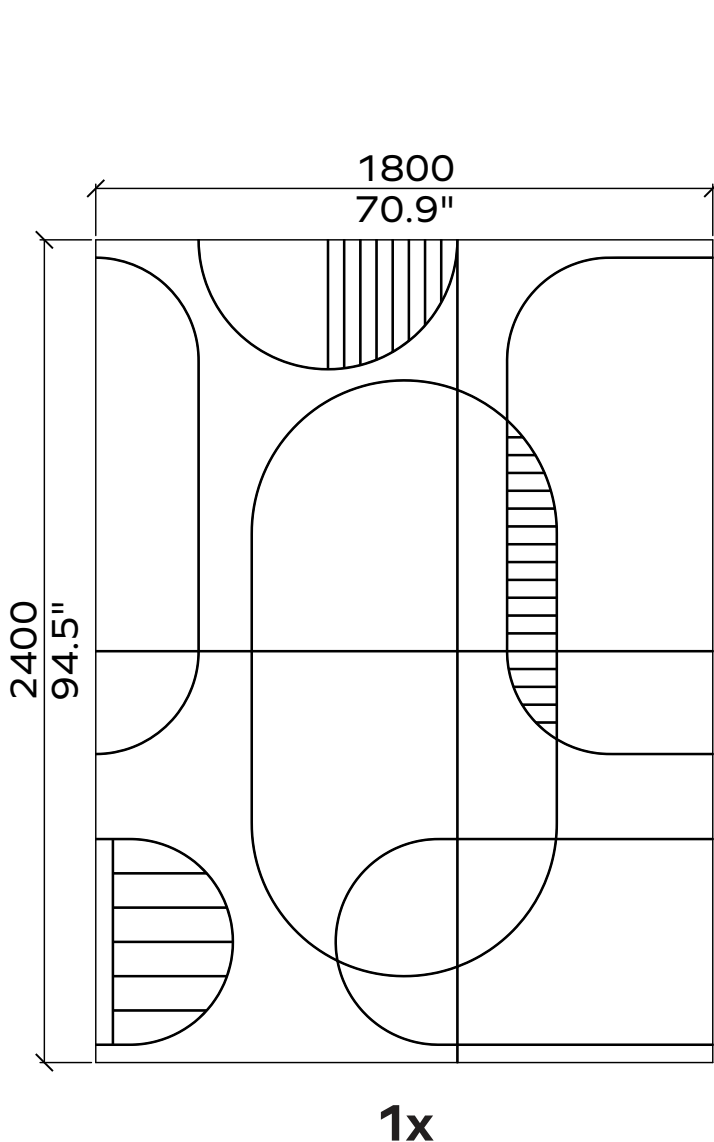

Geometry Information

Vela 24mm

Applicable articles numbers

732.24.28.000.00

Scope of delivery

For each 24mm item you will receive a set of 1x PET panels (in the dimensions below), 1x spray adhesive can per set.

Applicable articles numbers

These panels are mounted with a contact spray adhesive. Instructions are available online.

Vela 12mm

Applicable articles numbers

732.12.28.000.00

Scope of delivery

For each 12mm item you will receive a set of 1x PET panels (in the dimensions below), 1x spray adhesive can per set.

Applicable articles numbers

These panels are mounted with a contact spray adhesive. Instructions are available online.

All dimensions are nominal