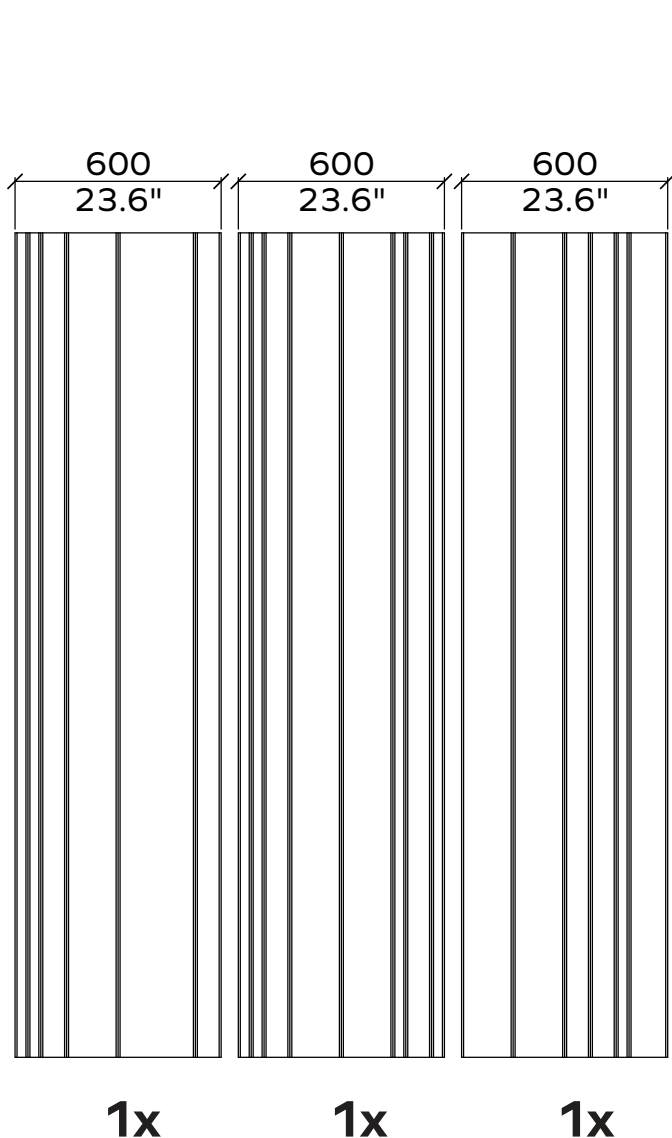

Vertigo Irregular

Geometry Information

Custom solutions available

Vertigo Irregular 24mm

Applicable articles numbers

732.24.15.000.00

Scope of delivery

For each 24mm item you will receive a set of 3x PET panels (in the dimensions below), 1x spray adhesive can per set.

Applicable articles numbers

These panels are mounted with a contact spray adhesive. Instructions are available online.

Vertigo Irregular 12mm

Applicable articles numbers

732.12.15.000.00

Scope of delivery

For each 12mm item you will receive a set of 2x PET panels (in the dimensions below), 1x spray adhesive can per set.

Applicable articles numbers

These panels are mounted with a contact spray adhesive. Instructions are available online.

All dimensions are nominal