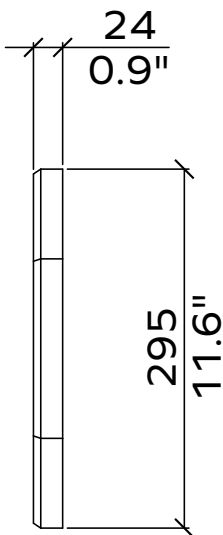

Data

Applicable article numbers

731.24.10-20.000.00 732.24.11-28.000.00-05
 731.12.10-20.000.00 732.12.11-28.000.00-08

Total Dimensions³ **24mm / 12 mm** **0.9" / 0.5"**

Height 2400mm / 2800mm 95" / 110"
 Weight 1800mm / 1200mm 71" / 47"

3 Article numbers:

732	Material Thickness ³	12	Color	00
732	24mm	12	Choose colour	00
	12mm			

Example: 732.24.12.662.00

Wall Covering - Kingscross, 2400 x 1800 x 24mm, 662 - Poster Red incl. spray glue

³ - all dimensions are nominal

All dimensions are nominal

Hexagon

Geometry Information

Hexagon 24mm

Applicable articles numbers

731.24.20.000.00

Scope of delivery

For each 24mm item you will receive a set of 65x PET panels (in the dimensions below), 1x spray adhesive can per set.

Applicable articles numbers

These panels are mounted with a contact spray adhesive. Instructions are available online.

65x

48x

All dimensions are nominal

Flow

Geometry Information

Flow 24mm