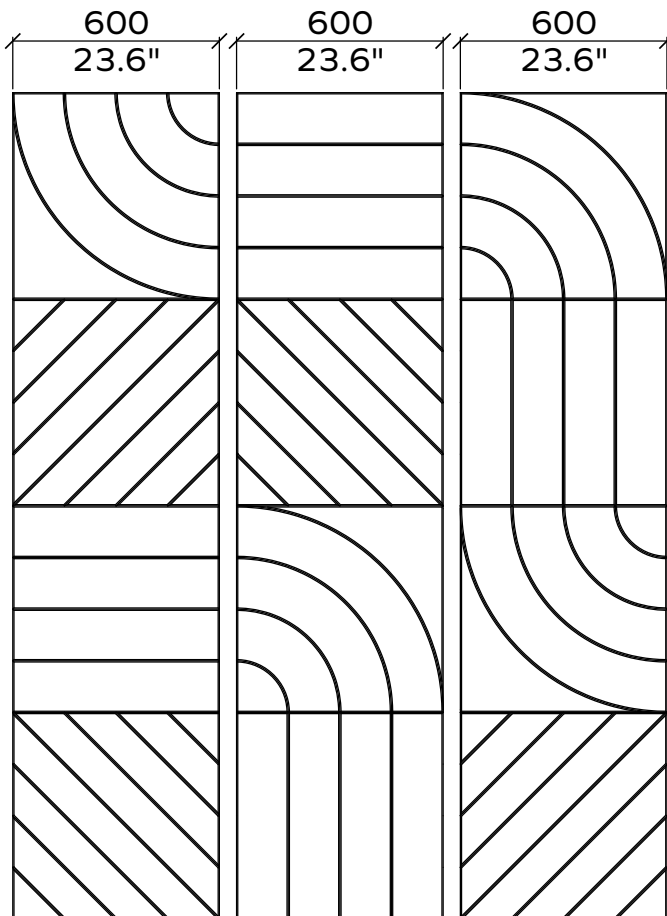

Flow

Geometry Information

Flow 24mm

Applicable articles numbers

732.24.11.000.00

Scope of delivery

For each 24mm item you will receive a set of 3x PET panels (in the dimensions below), 1x spray adhesive can per set.

Applicable articles numbers

These panels are mounted with a contact spray adhesive. Instructions are available online.

Flow 12mm

Applicable articles numbers

732.12.11.000.00

Scope of delivery

For each 12mm item you will receive a set of 2x PET panels (in the dimensions below), 1x spray adhesive can per set.

Applicable articles numbers

These panels are mounted with a contact spray adhesive. Instructions are available online.

1x

1x

1x