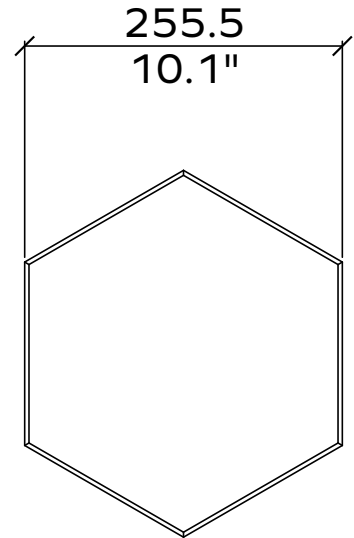

Data

Applicable article numbers

731.24.10-20.000.00 732.24.11-28.000.00-05
 731.12.10-20.000.00 732.12.11-28.000.00-08

Total Dimensions³ **24mm / 12 mm** **0.9" / 0.5"**

Height 2400mm / 2800mm 95" / 110"
 Weight 1800mm / 1200mm 71" / 47"

All dimensions are nominal

Hexagon

Geometry Information

Hexagon 24mm

Applicable articles numbers

731.24.20.000.00

Scope of delivery

For each 24mm item you will receive a set of 65x PET panels (in the dimensions below), 1x spray adhesive can per set.

Applicable articles numbers

These panels are mounted with a contact spray adhesive. Instructions are available online.

Hexagon 12mm

Applicable articles numbers

731.12.20.000.00

Scope of delivery

For each 12mm item you will receive a set of 48x PET panels (in the dimensions below), 1x spray adhesive can per set.

Applicable articles numbers

These panels are mounted with a contact spray adhesive. Instructions are available online.

65x

48x

All dimensions are nominal

Flow

Geometry Information

Flow 24mm