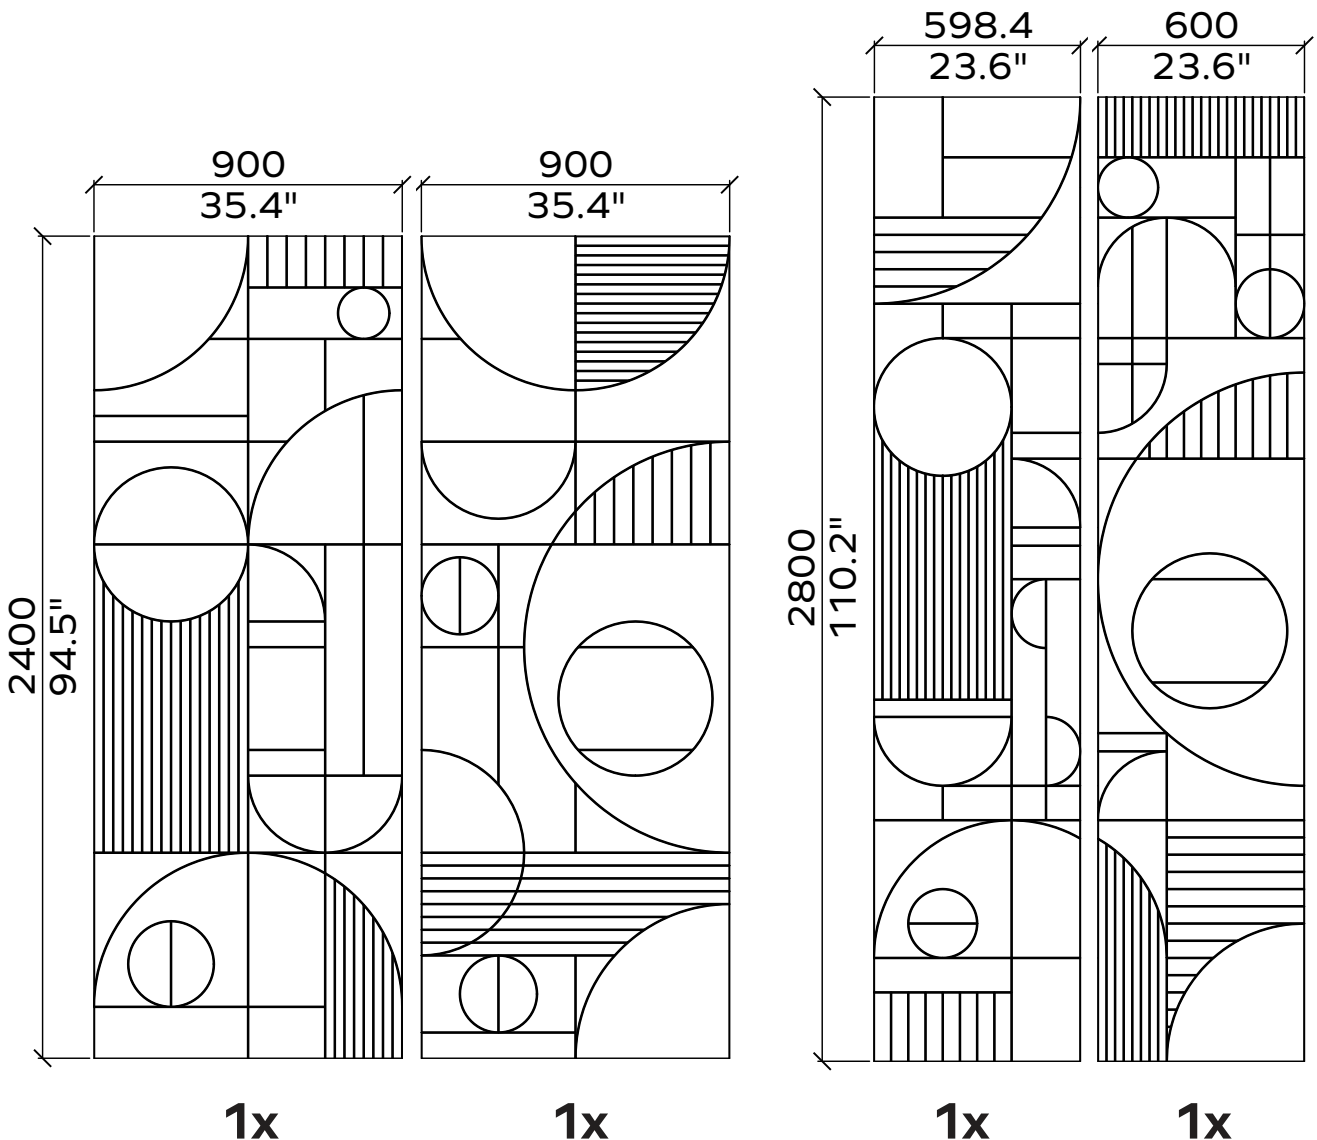

Geometry Information

Bau 24mm

Applicable articles numbers

732.24.27.000.00

Scope of delivery

For each 24mm item you will receive a set of 2x PET panels (in the dimensions below), 1x spray adhesive can per set.

Applicable articles numbers

These panels are mounted with a contact spray adhesive. Instructions are available online.

Bau 12mm

Applicable articles numbers

732.12.27.000.00

Scope of delivery

For each 12mm item you will receive a set of 2x PET panels (in the dimensions below), 1x spray adhesive can per set.

Applicable articles numbers

These panels are mounted with a contact spray adhesive. Instructions are available online.

All dimensions are nominal