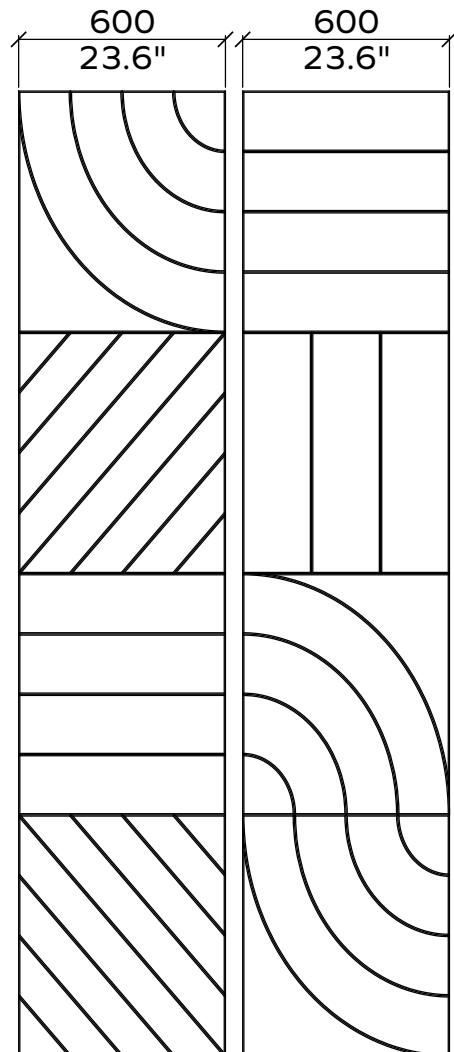

Data

Applicable article numbers

731.24.10-20.000.00 732.24.11-28.000.00-05
 731.12.10-20.000.00 732.12.11-28.000.00-08

Total Dimensions³ **24mm / 12 mm** **0.9" / 0.5"**

Height 2400mm / 2800mm 95" / 110"
 Weight 1800mm / 1200mm 71" / 47"

3 Article numbers:

732	Material Thickness ³	12	Color	00
732	24mm	12	Choose colour	00
	12mm			

Example: 732.24.12.662.00

Wall Covering - Kingscross, 2400 x 1800 x 24mm, 662 - Poster Red incl. spray glue

³ - all dimensions are nominal

Applicable articles numbers

These panels are mounted with a contact spray adhesive. Instructions are available online.

65x

48x

All dimensions are nominal

Flow

Geometry Information

Flow 24mm

Applicable articles numbers

These panels are mounted with a contact spray adhesive. Instructions are available online.

1x

1x

1x

1x

1x

Geometry Information