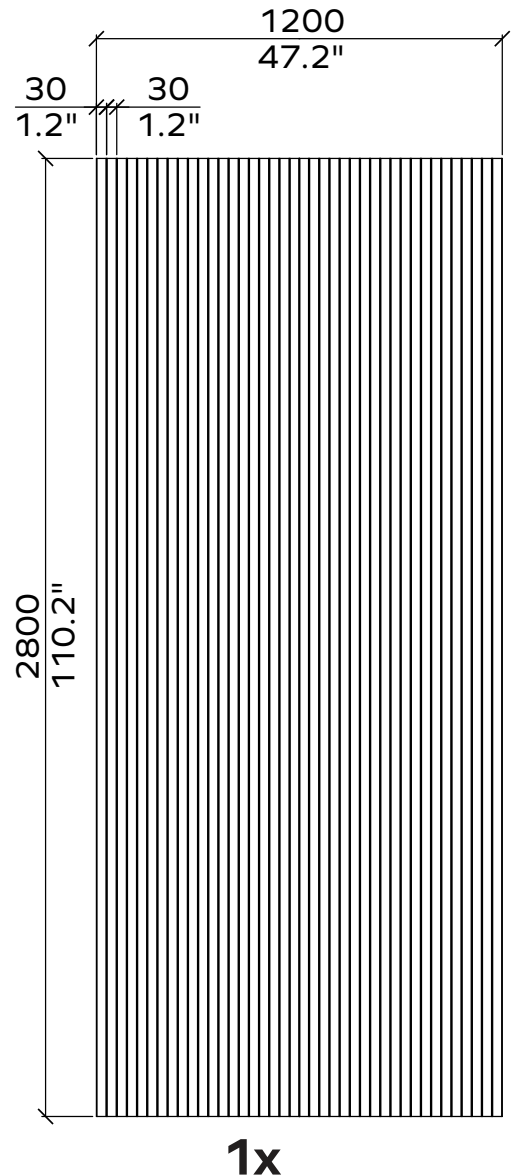

Vertigo Fine

Geometry Information

Vertigo Fine 24mm

Applicable articles numbers

732.24.14.000.30 and .31

Scope of delivery

For each 24mm item you will receive a set of 3x PET panels (in the dimensions below)

Applicable articles numbers

These panels are mounted with a concealed attachment system. For other options contact our consultants.

Vertigo Fine 12mm

Applicable articles numbers

732.12.14.000.30 and .31

Scope of delivery

For each 12mm item you will receive a set of 2x PET panels (in the dimensions below)

Applicable articles numbers

These panels are mounted with a concealed attachment system. For other options contact our consultants.

All dimensions are nominal