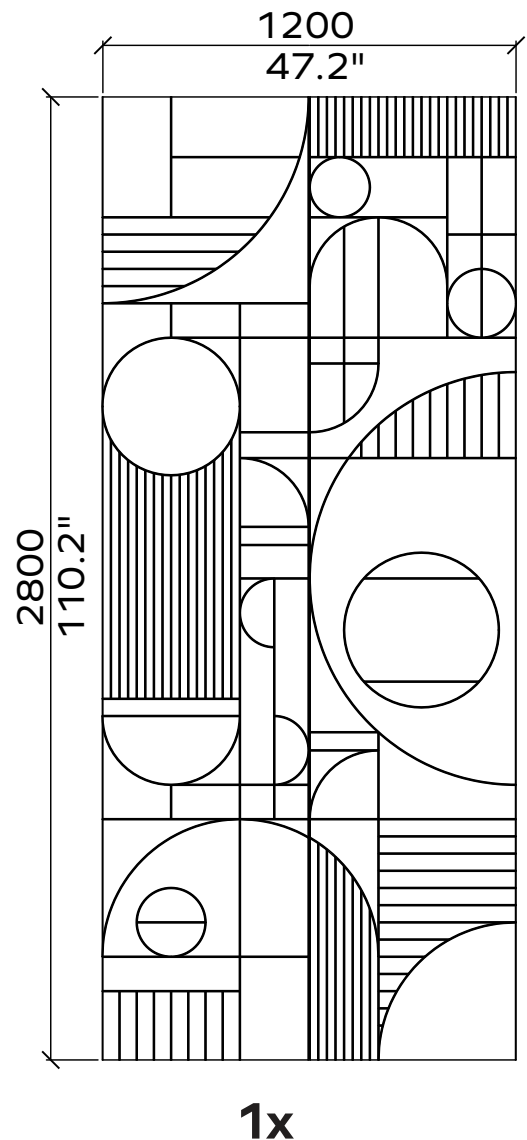

Geometry Information

Bau 24mm

Applicable articles numbers

732.24.27.000.00 and .01

Scope of delivery

For each 24mm item you will receive a set of 1x PET panels (in the dimensions below)

Applicable articles numbers

These panels are mounted with a concealed attachment system. For other options contact our consultants.

Bau 12mm

Applicable articles numbers

732.12.27.000.00 and .01

Scope of delivery

For each 12mm item you will receive a set of 1x PET panels (in the dimensions below)

Applicable articles numbers

These panels are mounted with a concealed attachment system. For other options contact our consultants.

All dimensions are nominal