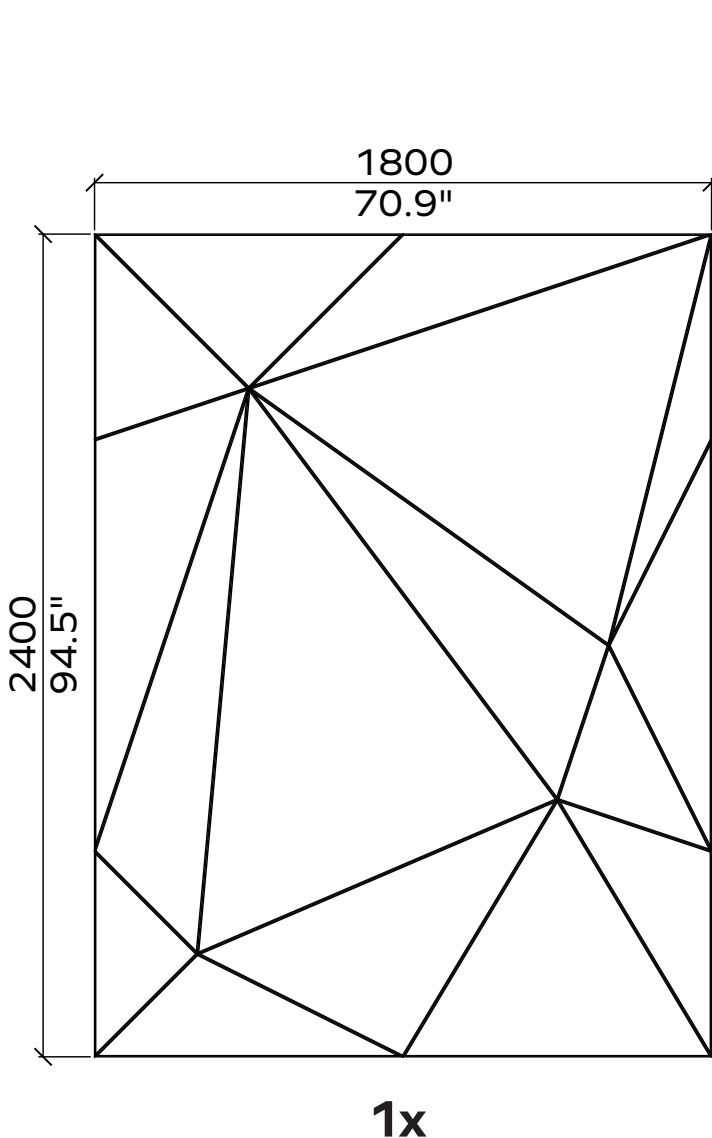

Facet

Geometry Information

Facet 24mm

Applicable articles numbers

732.24.17.000.00 and .01

Scope of delivery

For each 24mm item you will receive a set of 1x PET panels (in the dimensions below)

Applicable articles numbers

These panels are mounted with a concealed attachment system. For other options contact our consultants.

Facet 12mm

Applicable articles numbers

732.12.17.000.00 and .01

Scope of delivery

For each 12mm item you will receive a set of 1x PET panels (in the dimensions below)

Applicable articles numbers

These panels are mounted with a concealed attachment system. For other options contact our consultants.

All dimensions are nominal