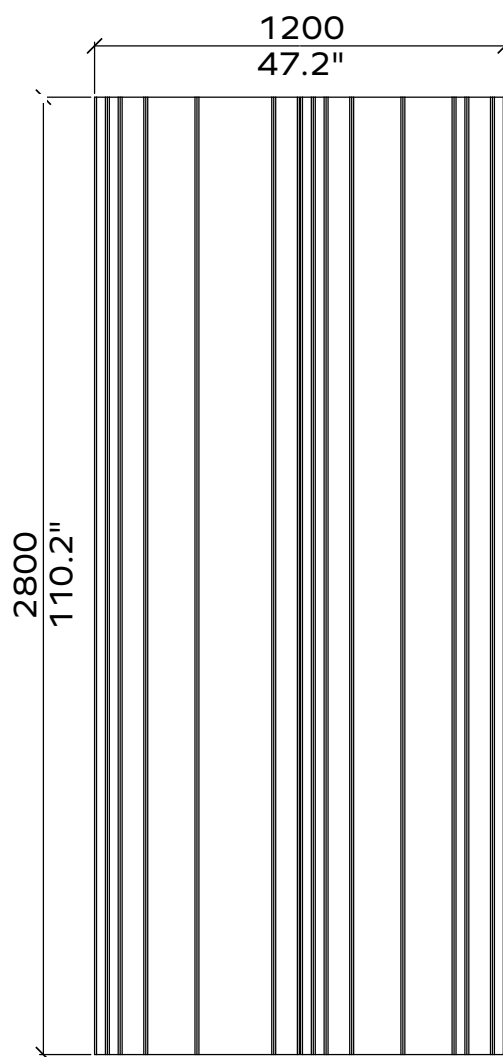

1x

All dimensions are nominal