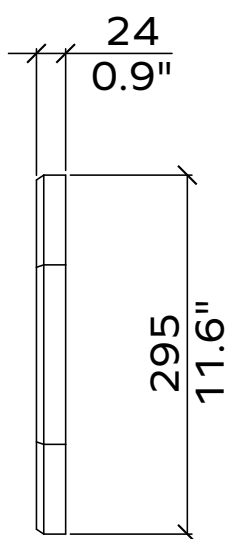

Applicable article numbers

731.24.10-30.000.00 and .01

731.12.10-30.000.00 and .01

Total Dimensions³	24mm / 12 mm	0.9" / 0.5"
Height	2400mm / 2800mm	95" / 110"
Width	1800mm / 1200mm	71" / 47"

Material

Wall Covering 100% PET (60% post-consumer) in 36 colors

Applicable articles numbers

These panels are mounted with a concealed attachment system. For other options contact our consultants.

All dimensions are nominal

Hexagon

Geometry Information

Hexagon 24mm

Applicable articles numbers

731.24.20.000.00 and .01

Scope of delivery

For each 24mm item you will receive a set of 65x PET panels (in the dimensions below)

Applicable articles numbers

These panels are mounted with a concealed attachment system. For other options contact our consultants.

65x

48x

All dimensions are nominal

Flow

Geometry Information

Flow 24mm

Applicable articles numbers

732.24.11.000.00 and .01