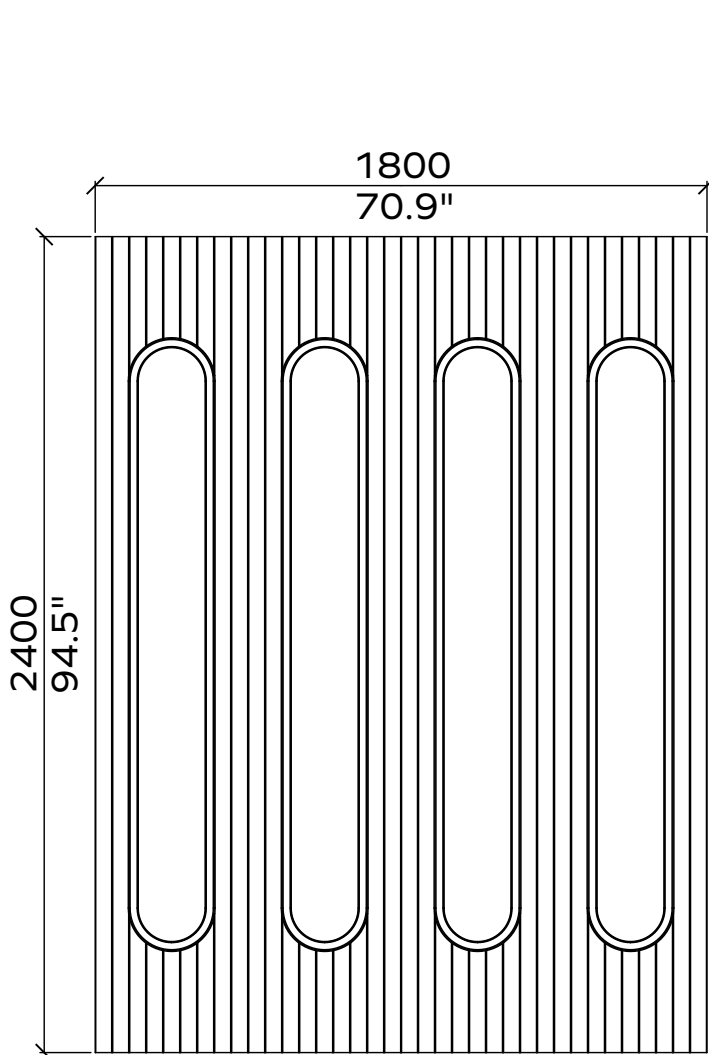

Geometry Information

Cottage 24mm

Applicable articles numbers

732.24.24.000.00 and .01

Scope of delivery

For each 24mm item you will receive a set of 1x PET panels (in the dimensions below)

Applicable articles numbers

These panels are mounted with a concealed attachment system. For other options contact our consultants.

Cottage 12mm

Applicable articles numbers

732.12.24.000.00 and .01

Scope of delivery

For each 12mm item you will receive a set of 1x PET panels (in the dimensions below)

Applicable articles numbers

These panels are mounted with a concealed attachment system. For other options contact our consultants.

1x