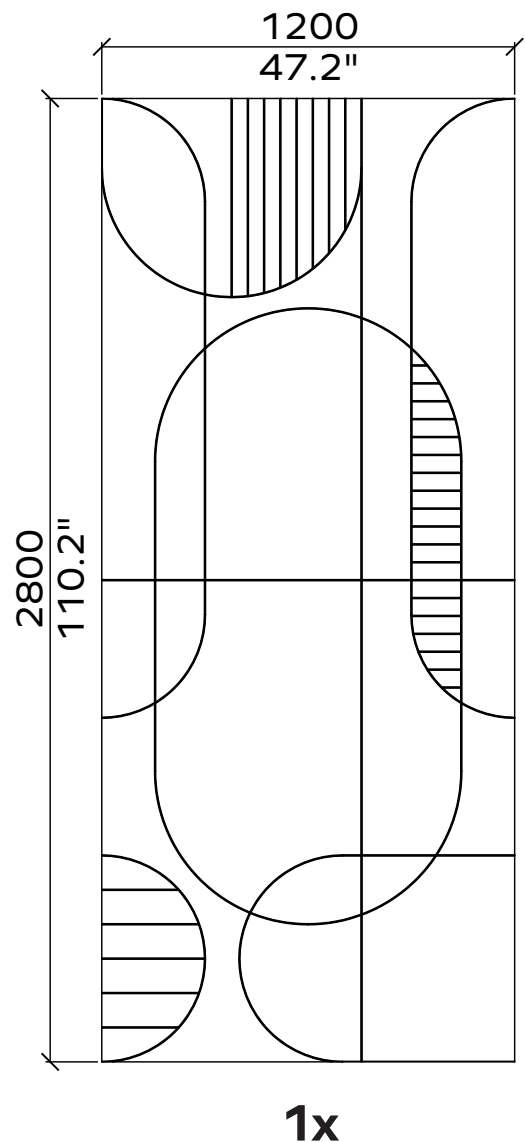

Geometry Information

Vela 24mm

Applicable articles numbers

732.24.28.000.00 and .01

Scope of delivery

For each 24mm item you will receive a set of 1x PET panels (in the dimensions below)

Applicable articles numbers

These panels are mounted with a concealed attachment system. For other options contact our consultants.

Vela 12mm

Applicable articles numbers

732.12.28.000.00 and .01

Scope of delivery

For each 12mm item you will receive a set of 1x PET panels (in the dimensions below)

Applicable articles numbers

These panels are mounted with a concealed attachment system. For other options contact our consultants.

All dimensions are nominal