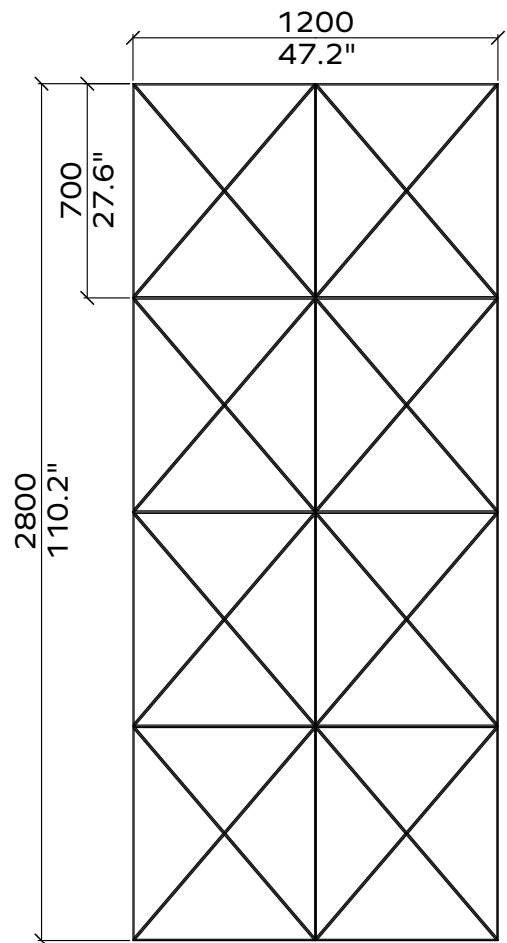

1x

All dimensions are nominal