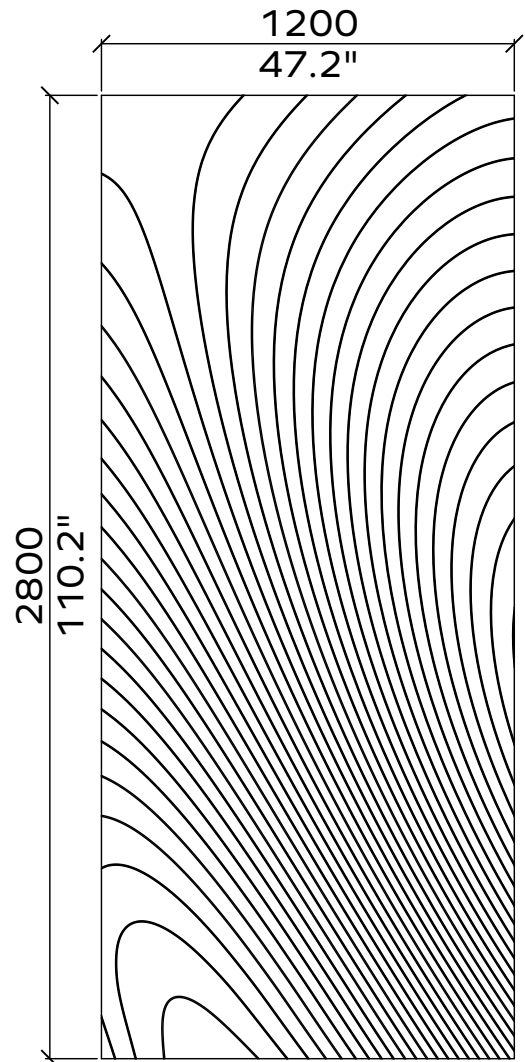

1x

All dimensions are nominal