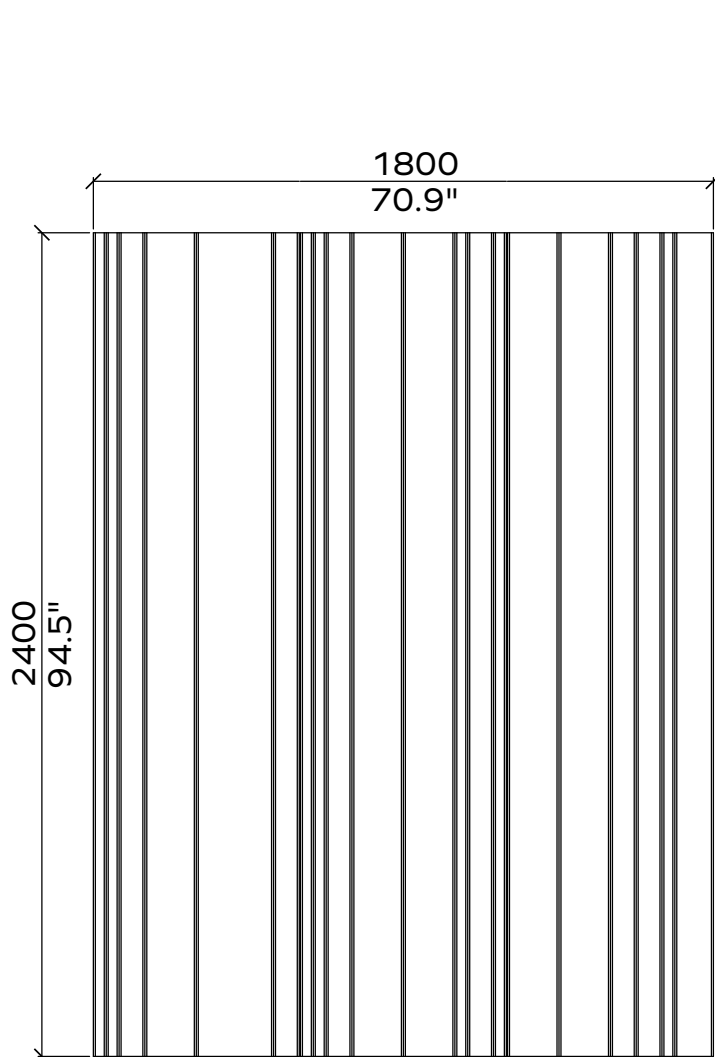

Vertigo Irregular

Geometry Information

Custom solutions available

Vertigo Irregular 24mm

Applicable articles numbers

732.24.15.000.00 and .01

Scope of delivery

For each 24mm item you will receive a set of 3x PET panels (in the dimensions below)

Applicable articles numbers

These panels are mounted with a concealed attachment system. For other options contact our consultants.

Vertigo Irregular 12mm

Applicable articles numbers

732.12.15.000.00 and .01

Scope of delivery

For each 12mm item you will receive a set of 2x PET panels (in the dimensions below)

Applicable articles numbers

These panels are mounted with a concealed attachment system. For other options contact our consultants.

1x