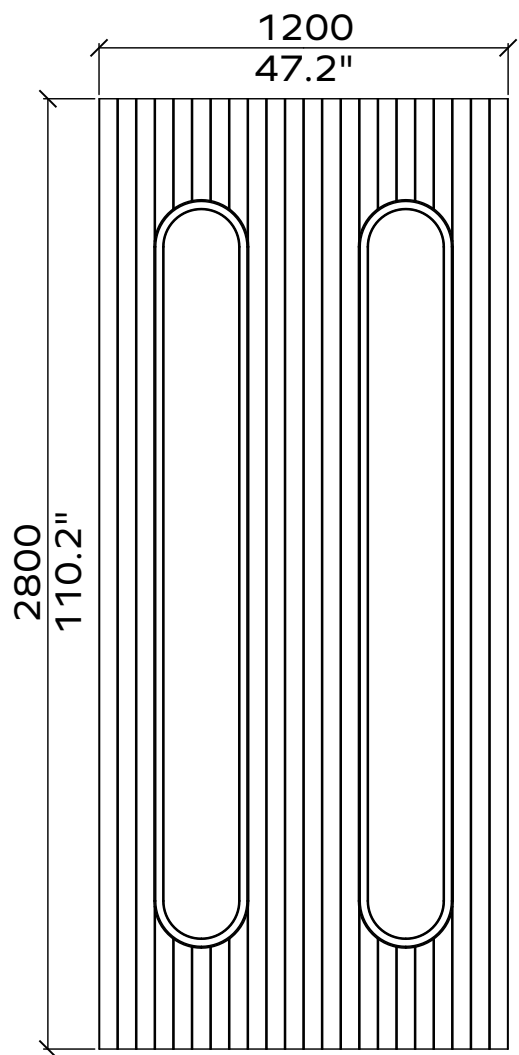

1x

All dimensions are nominal