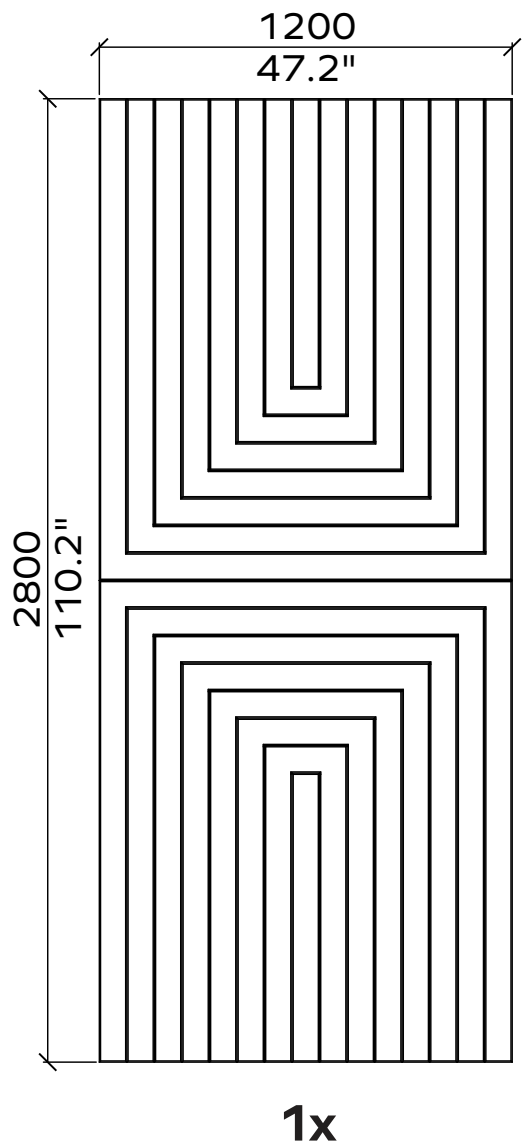

Geometry Information

Maya 24mm

Applicable articles numbers

732.24.22.000.00 and .01

Scope of delivery

For each 24mm item you will receive a set of 1x PET panels (in the dimensions below)

Applicable articles numbers

These panels are mounted with a concealed attachment system. For other options contact our consultants.

Maya 12mm

Applicable articles numbers

732.12.22.000.00 and .01

Scope of delivery

For each 12mm item you will receive a set of 1x PET panels (in the dimensions below)

Applicable articles numbers

These panels are mounted with a concealed attachment system. For other options contact our consultants.

All dimensions are nominal