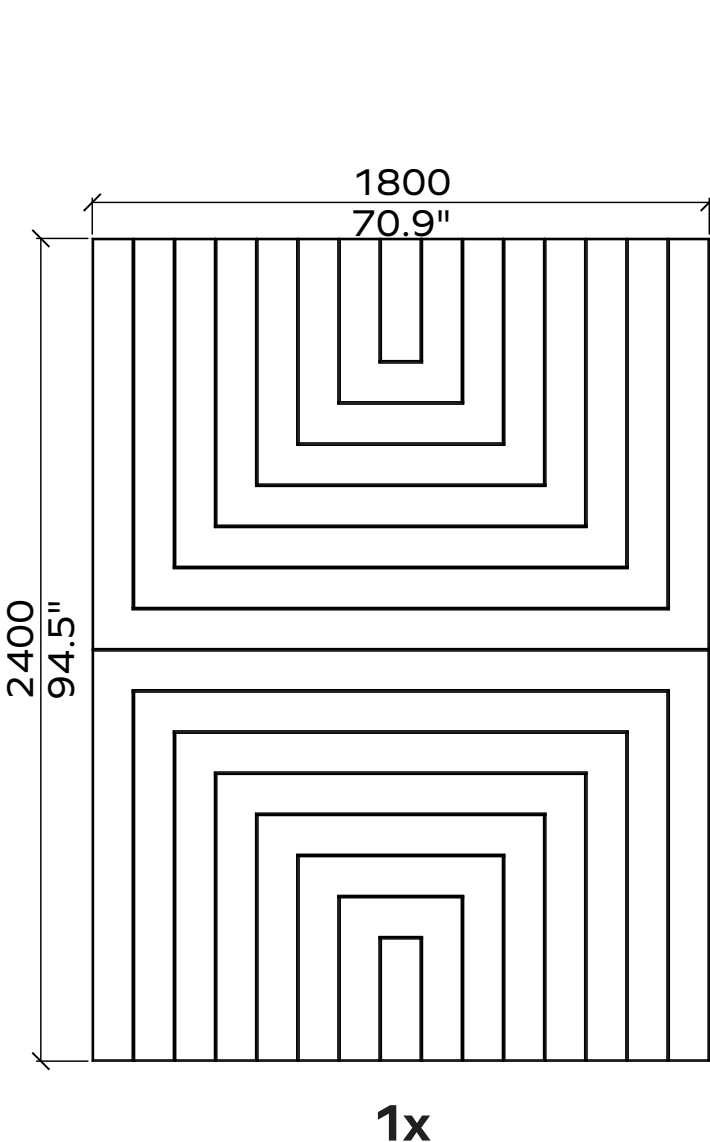

Geometry Information

Maya 24mm

Applicable articles numbers

732.24.22.000.00 and .01

Scope of delivery

For each 24mm item you will receive a set of 1x PET panels (in the dimensions below)

Applicable articles numbers

These panels are mounted with a concealed attachment system. For other options contact our consultants.

Maya 12mm

Applicable articles numbers

732.12.22.000.00 and .01

Scope of delivery

For each 12mm item you will receive a set of 1x PET panels (in the dimensions below)

Applicable articles numbers

These panels are mounted with a concealed attachment system. For other options contact our consultants.

All dimensions are nominal