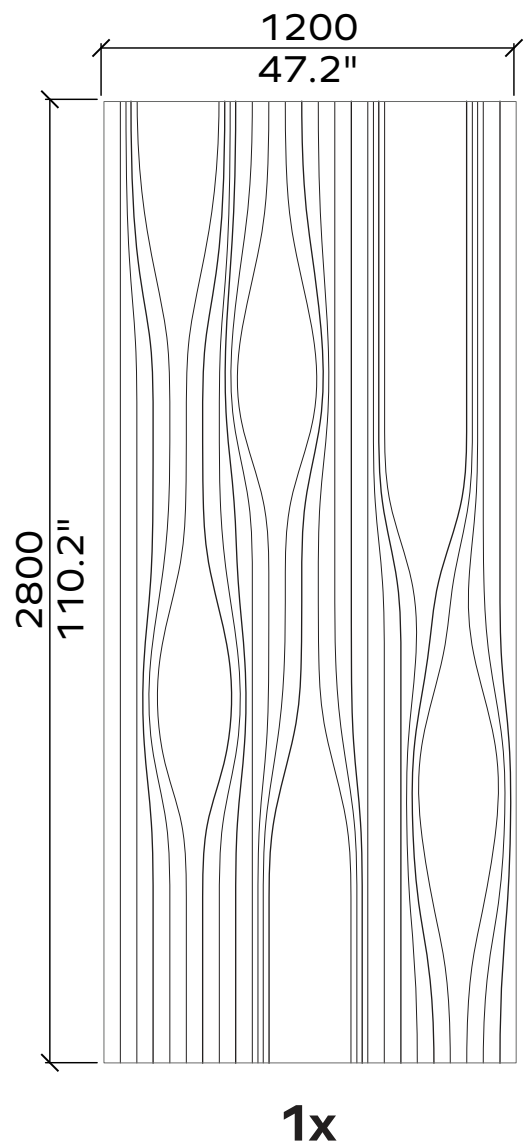

05

06

07

08

Stream

Geometry Information

Stream 24mm

Applicable articles numbers

All dimensions are nominal

Stream

Patterns 24mm

01

02

03

04

05