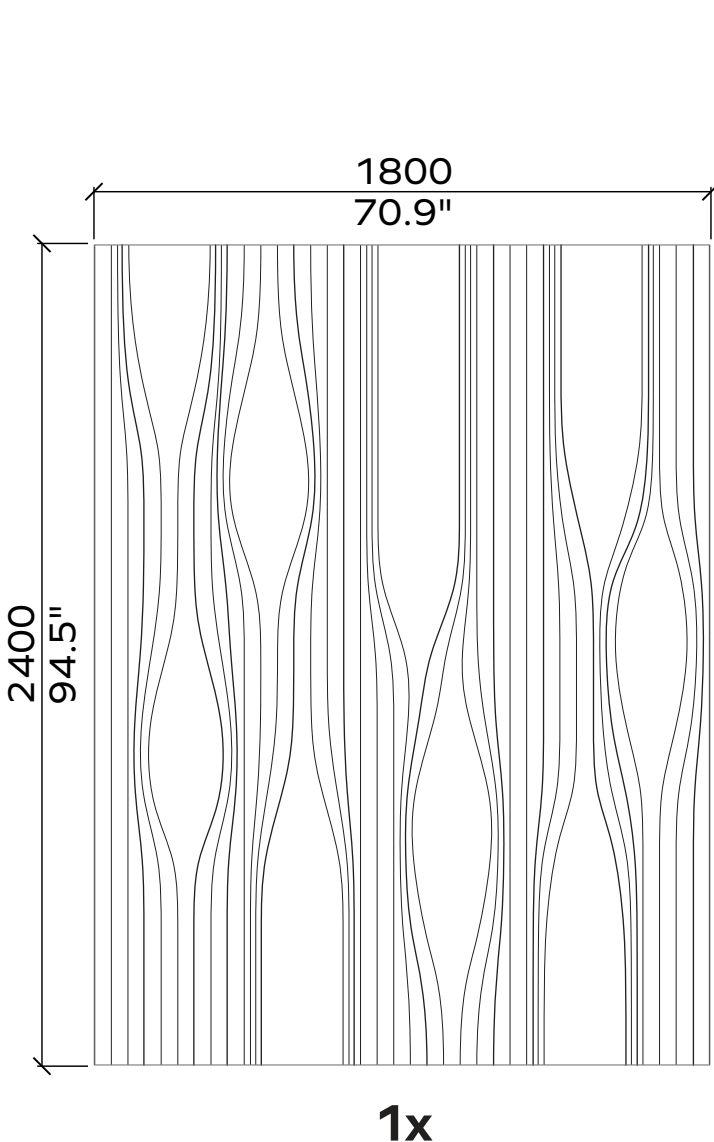

All dimensions are nominal

Stream

Patterns 24mm

01

02

03

04

05