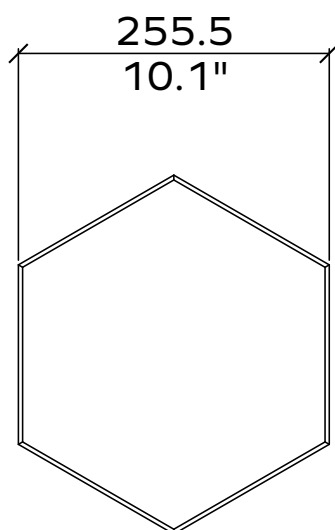

Applicable article numbers

731.24.10-30.000.00 and .01

731.12.10-30.000.00 and .01

Total Dimensions³	24mm / 12 mm	0.9" / 0.5"
Height	2400mm / 2800mm	95" / 110"
Width	1800mm / 1200mm	71" / 47"

Material

Wall Covering 100% PET (60% post-consumer) in 36 colors

Hexagon 12mm

Applicable articles numbers

731.12.20.000.00 and .01

Scope of delivery

For each 12mm item you will receive a set of 48x PET panels (in the dimensions below)

Applicable articles numbers

These panels are mounted with a concealed attachment system. For other options contact our consultants.

65x

48x

All dimensions are nominal

Flow

Geometry Information

Flow 24mm

Applicable articles numbers

732.24.11.000.00 and .01