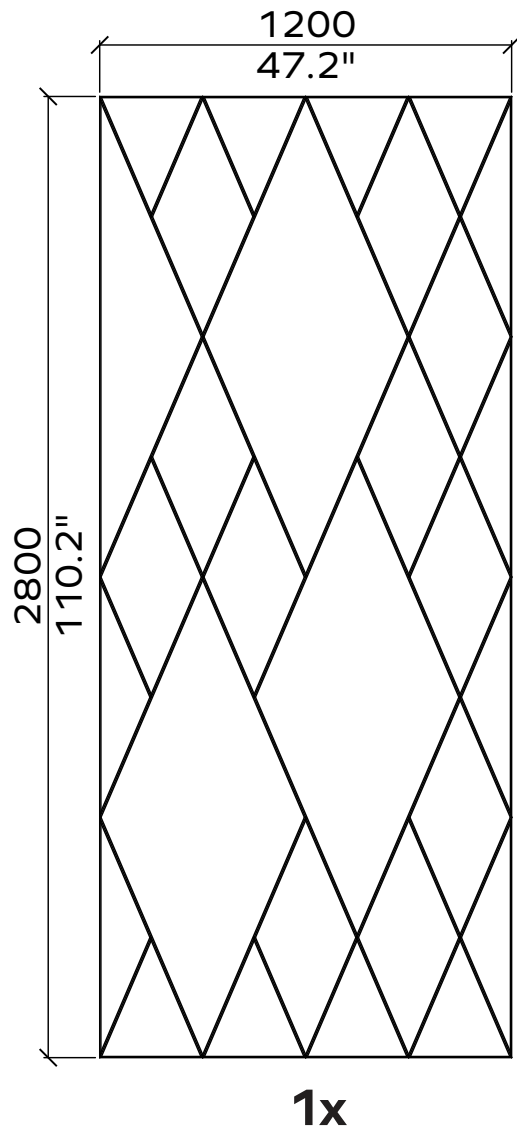

Applicable articles numbers

These panels are mounted with a concealed attachment system. For other options contact our consultants.