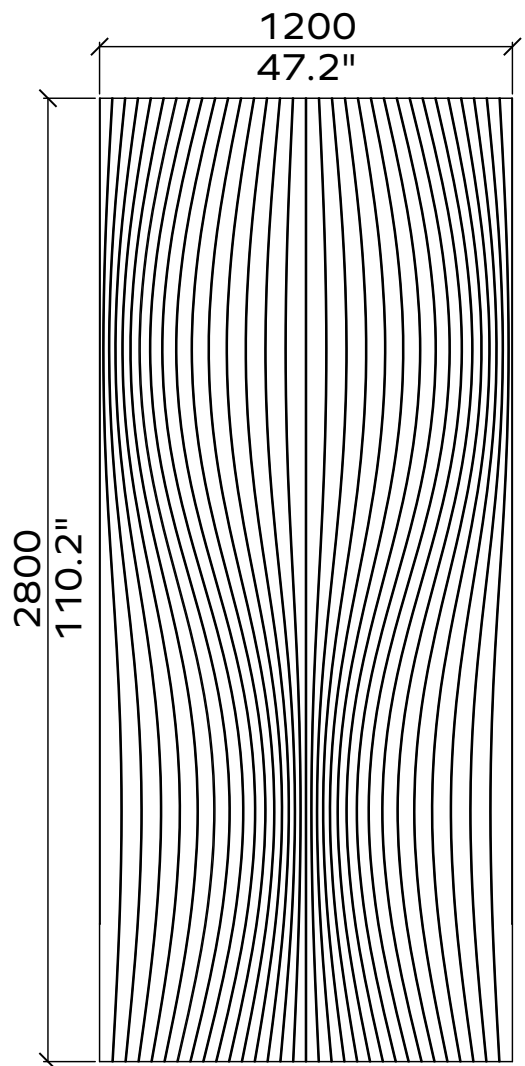

1x

All dimensions are nominal