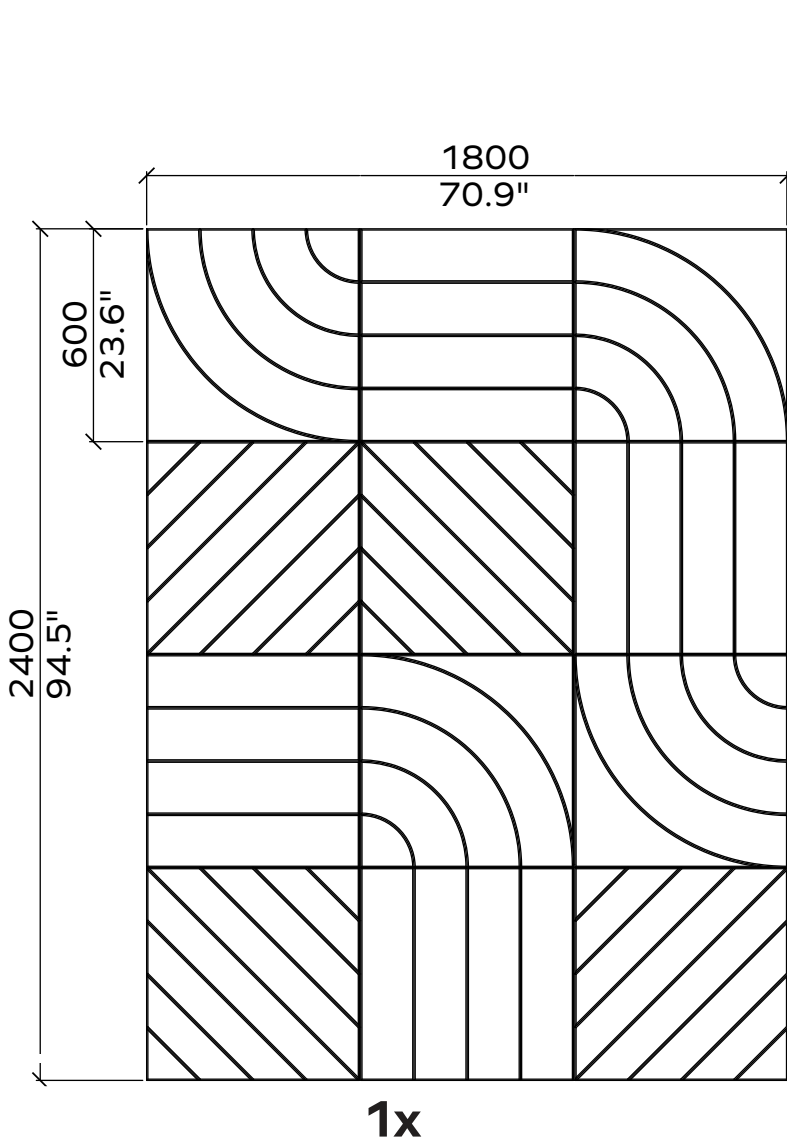

Flow

Geometry Information

Flow 24mm

Applicable articles numbers

732.24.11.000.00 and .01

Scope of delivery

For each 24mm item you will receive a set of 3x PET panels (in the dimensions below)

Applicable articles numbers

These panels are mounted with a concealed attachment system. For other options contact our consultants.

Flow 12mm

Applicable articles numbers

732.12.11.000.00 and .01

Scope of delivery

For each 12mm item you will receive a set of 2x PET panels (in the dimensions below)

Applicable articles numbers

These panels are mounted with a concealed attachment system. For other options contact our consultants.