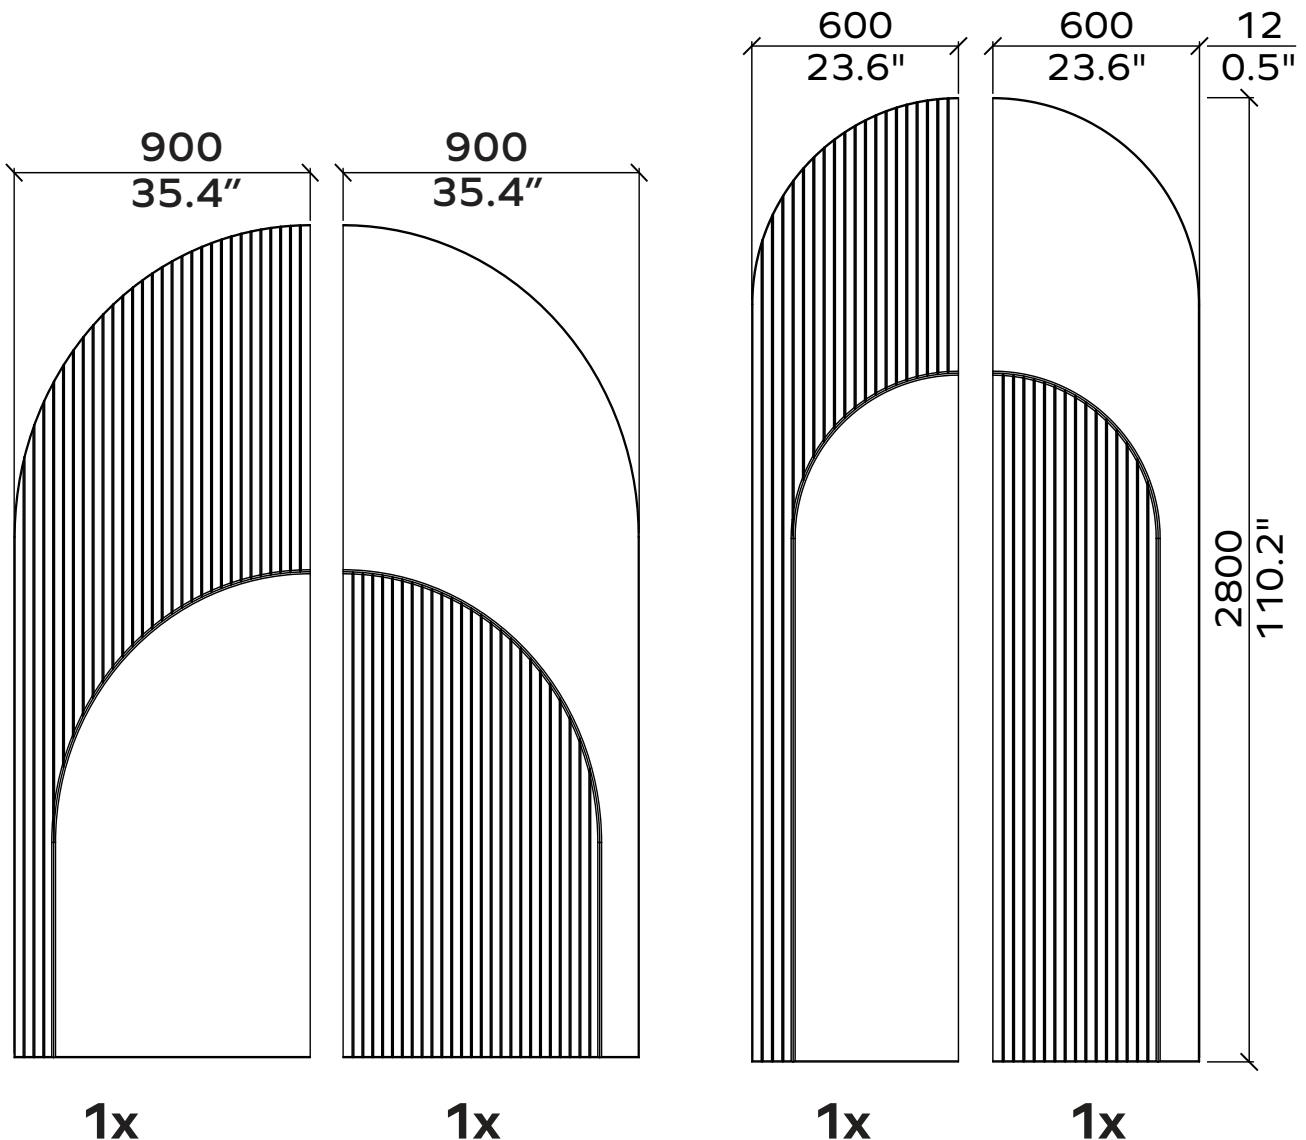

Geometry Information

Fylo 24mm

Applicable articles numbers

732.24.23.000.00 and .01

Scope of delivery

For each 24mm item you will receive a set of 1x PET panels (in the dimensions below)

Applicable articles numbers

These panels are mounted with a concealed attachment system. For other options contact our consultants.

Fylo 12mm

Applicable articles numbers

732.12.23.000.00 and .01

Scope of delivery

For each 12mm item you will receive a set of 1x PET panels (in the dimensions below)

Applicable articles numbers

These panels are mounted with a concealed attachment system. For other options contact our consultants.

All dimensions are nominal