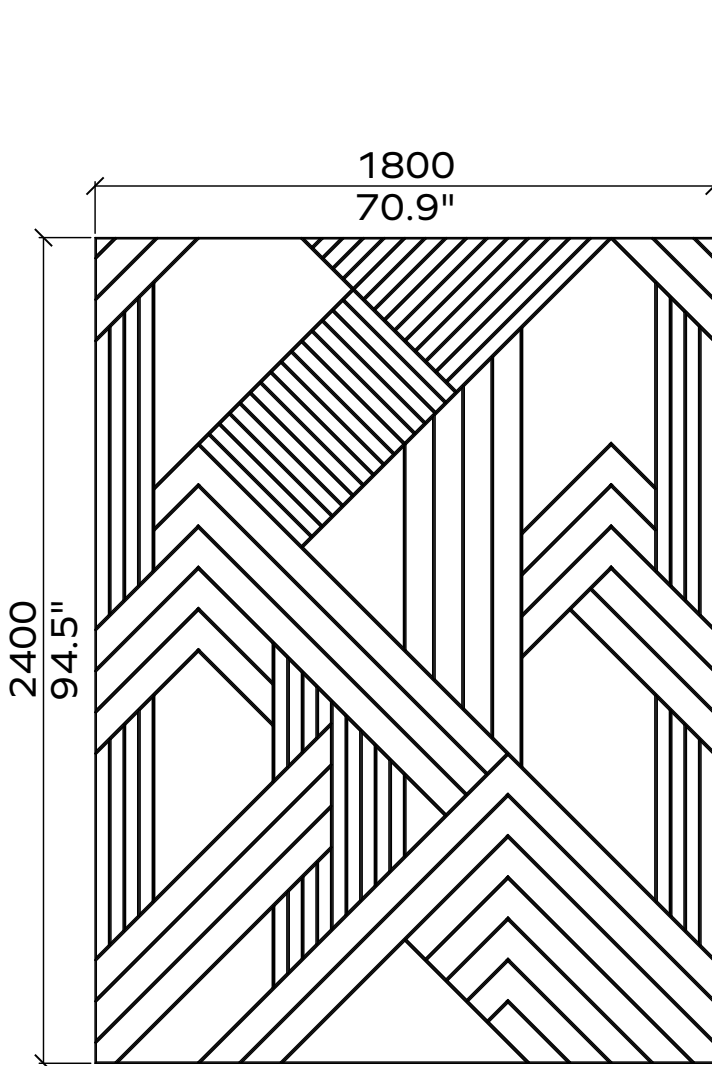

Geometry Information

Gatsby 24mm

Applicable articles numbers

732.24.19.000.00 and .01

Scope of delivery

For each 24mm item you will receive a set of 1x PET panels (in the dimensions below)

Applicable articles numbers

These panels are mounted with a concealed attachment system. For other options contact our consultants.

Gatsby 12mm

Applicable articles numbers

732.12.19.000.00 and .01

Scope of delivery

For each 12mm item you will receive a set of 1x PET panels (in the dimensions below)

Applicable articles numbers

These panels are mounted with a concealed attachment system. For other options contact our consultants.

1x