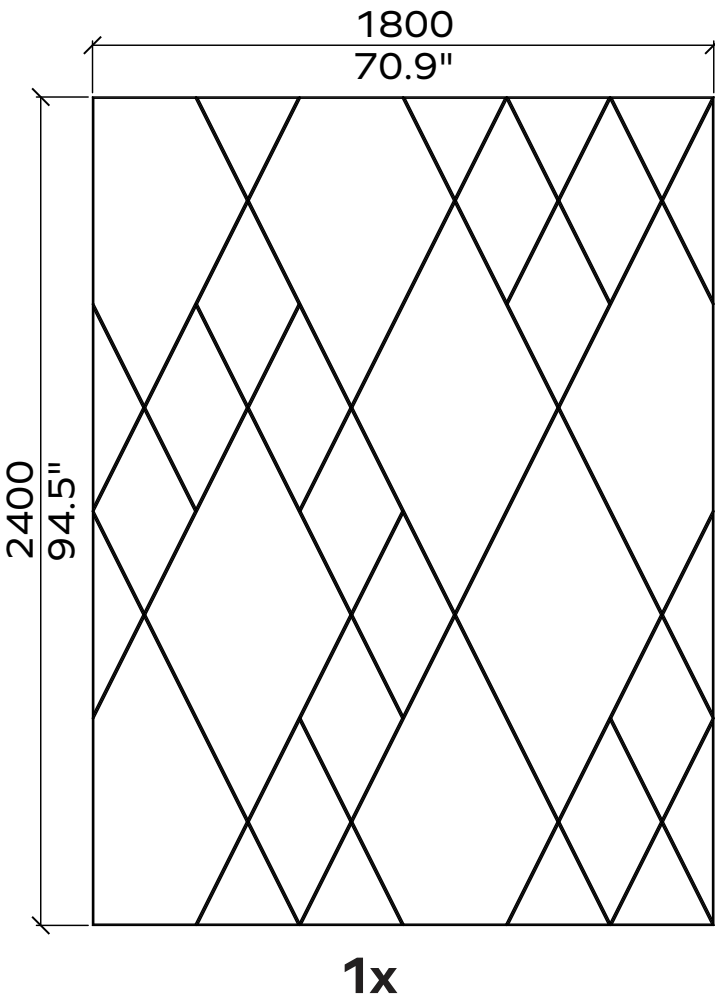

Geometry Information

Prisma 24mm

Applicable articles numbers

732.24.16.000.00 and .01

Scope of delivery

For each 24mm item you will receive a set of 1x PET panels (in the dimensions below)

Applicable articles numbers

These panels are mounted with a concealed attachment system. For other options contact our consultants.