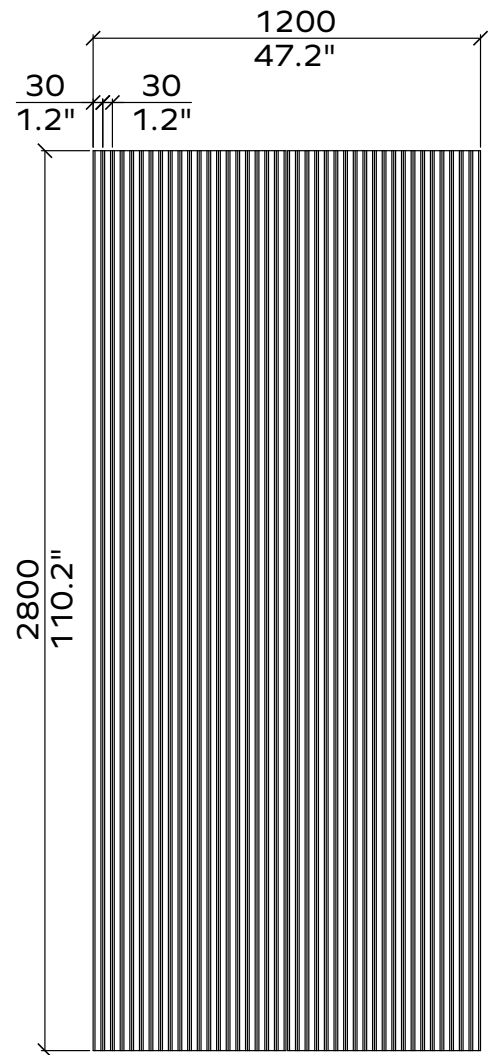

1x

All dimensions are nominal