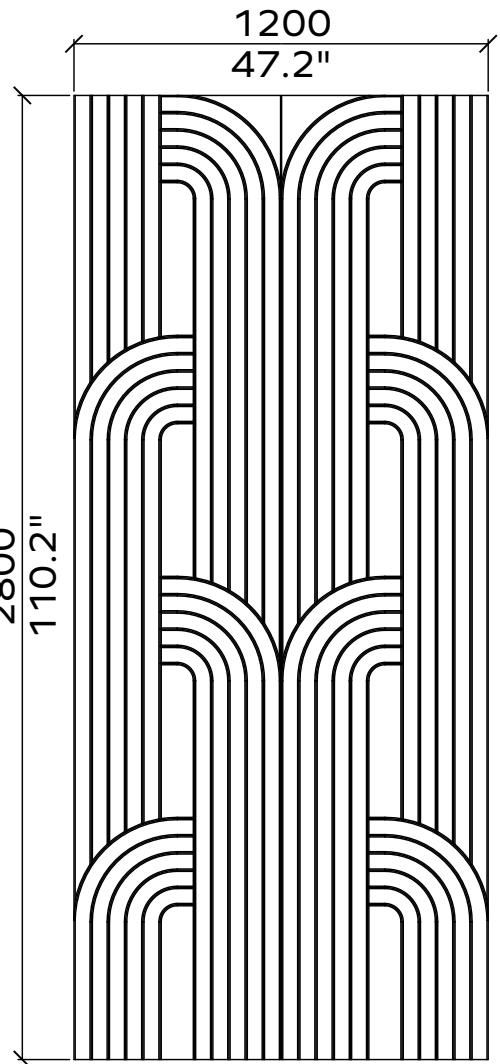

1x

All dimensions are nominal