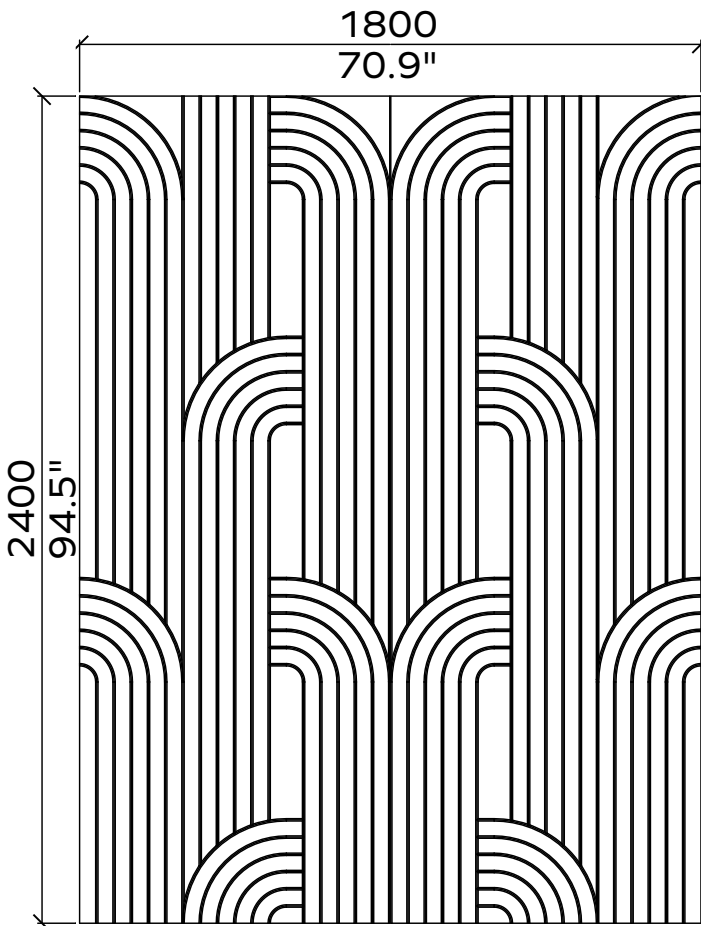

Fon

Geometry Information

Fon 24mm

Applicable articles numbers

732.24.25.000.00 and .01

Scope of delivery

For each 24mm item you will receive a set of 1x PET panels (in the dimensions below)

Applicable articles numbers

These panels are mounted with a concealed attachment system. For other options contact our consultants.

Fon 12mm

Applicable articles numbers

732.12.25.000.00 and .01

Scope of delivery

For each 12mm item you will receive a set of 1x PET panels (in the dimensions below)

Applicable articles numbers

These panels are mounted with a concealed attachment system. For other options contact our consultants.

1x