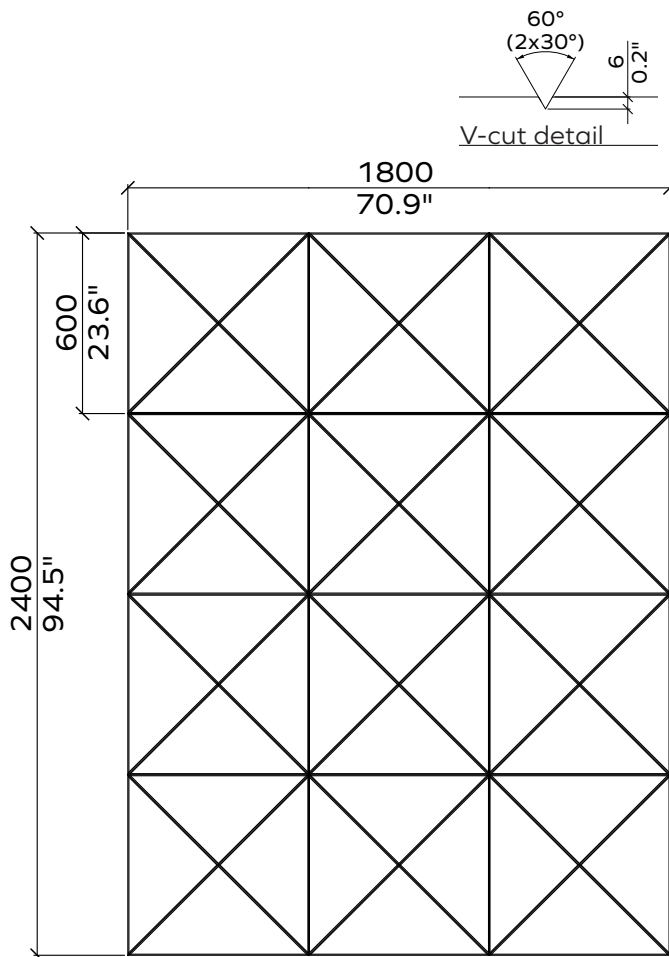

Geometry Information

Kingscross 24mm

Applicable articles numbers

732.24.12.000.00 and .01

Scope of delivery

For each 24mm item you will receive a set of 3x PET panels (in the dimensions below)

Applicable articles numbers

These panels are mounted with a concealed attachment system. For other options contact our consultants.

Kingscross 12mm

Applicable articles numbers

732.12.12.000.00 and .01

Scope of delivery

For each 12mm item you will receive a set of 2x PET panels (in the dimensions below)

Applicable articles numbers

These panels are mounted with a concealed attachment system. For other options contact our consultants.

1x