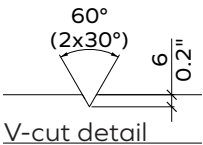

Geometry Information

Prisma 24mm

Applicable articles numbers

732.24.16.000.00 and .01

Scope of delivery

For each 24mm item you will receive a set of 1x PET panels (in the dimensions below)

Applicable articles numbers

These panels are mounted with a concealed attachment system. For other options contact our consultants.