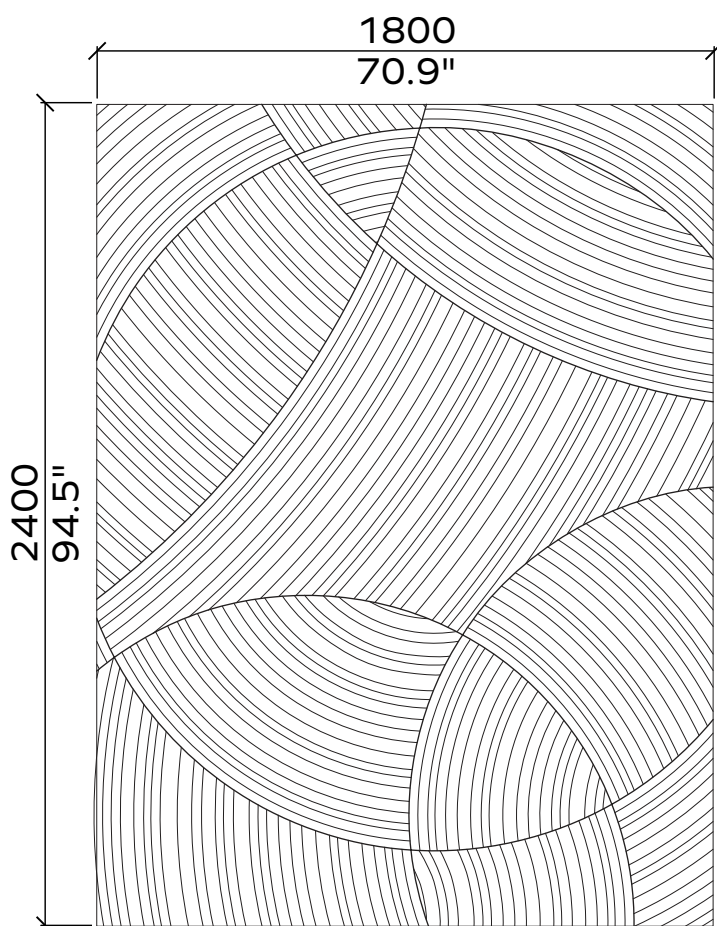

1x

1x

All dimensions are nominal

Tapis

Patterns 24mm

01

02

03