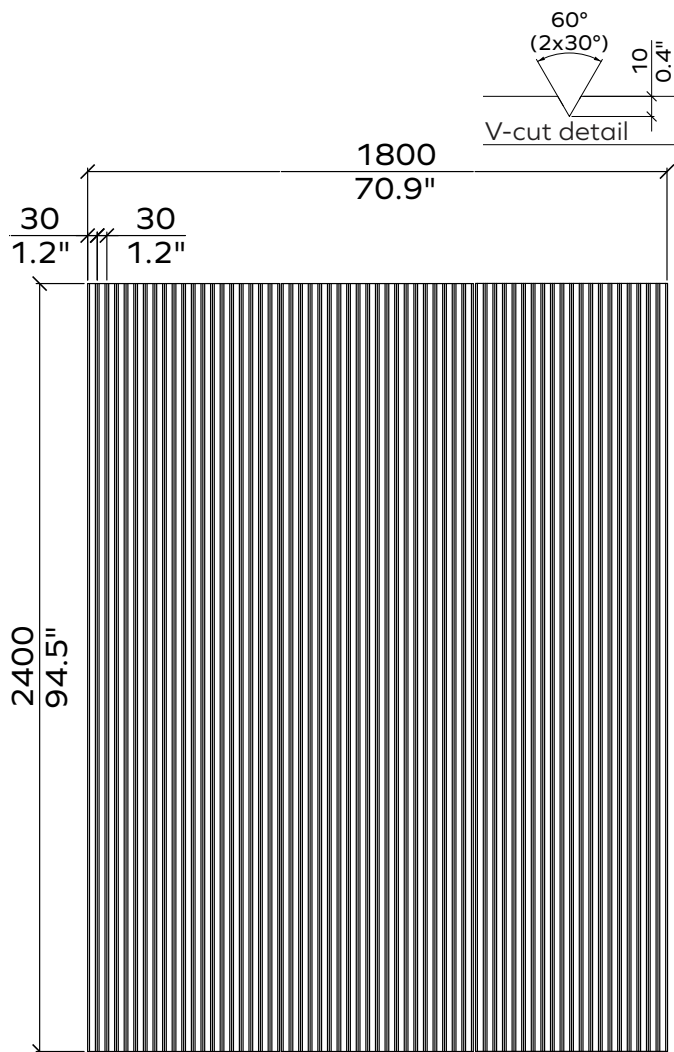

Geometry Information

Vertigo 24mm

Applicable articles numbers

732.24.13.000.00 and .01

Scope of delivery

For each 24mm item you will receive a set of 3x PET panels (in the dimensions below)

Applicable articles numbers

These panels are mounted with a concealed attachment system. For other options contact our consultants.

Vertigo 12mm

Applicable articles numbers

732.12.13.000.00 and .01

Scope of delivery

For each 12mm item you will receive a set of 2x PET panels (in the dimensions below)

Applicable articles numbers

These panels are mounted with a concealed attachment system. For other options contact our consultants.

1x