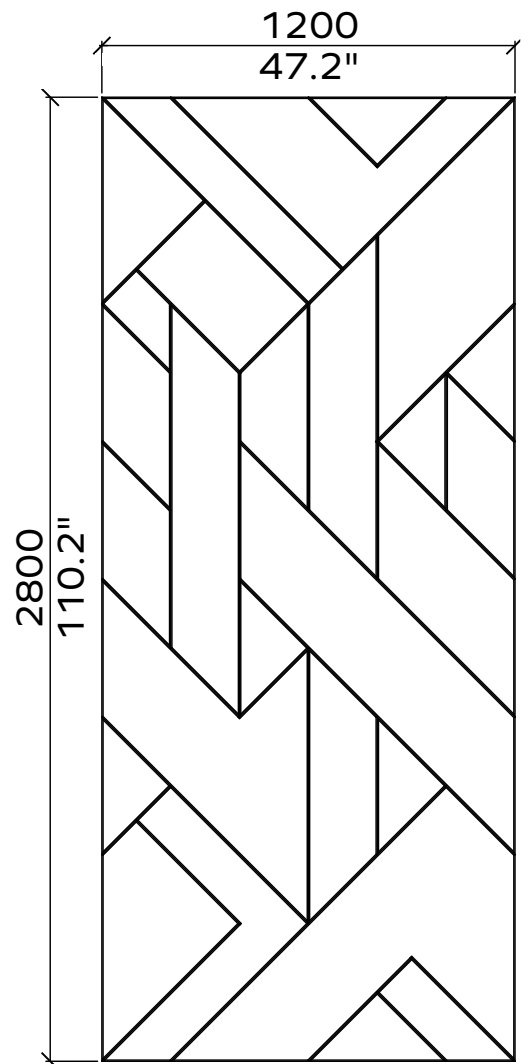

1x

All dimensions are nominal