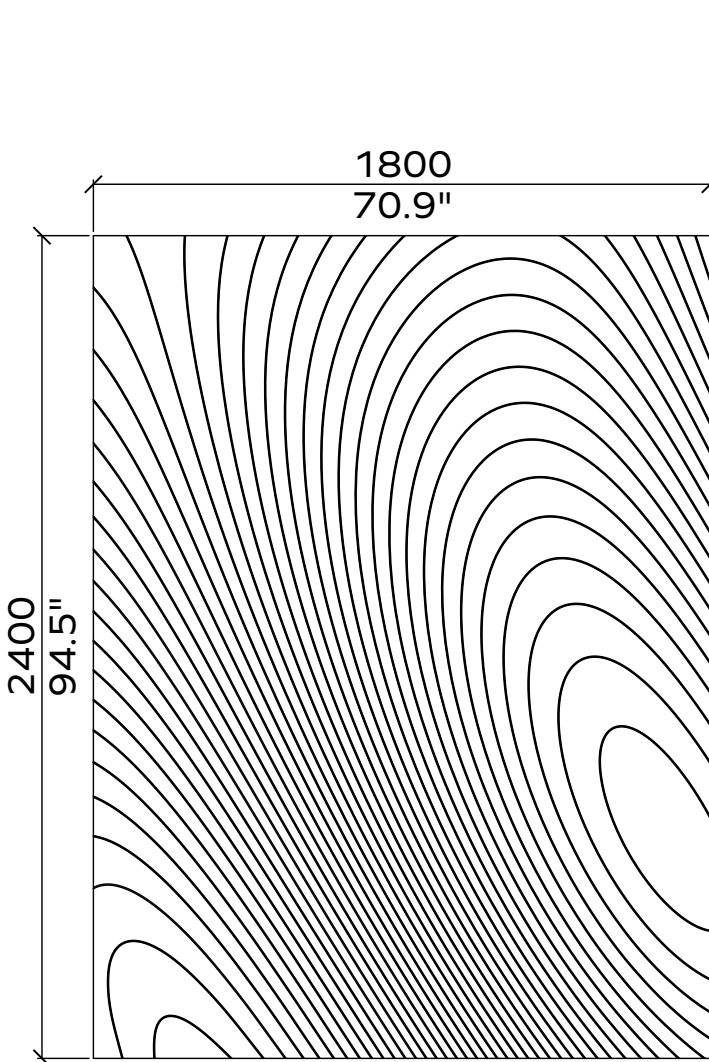

Contour

Geometry Information

Contour 24mm

Applicable articles numbers

732.24.20.000.00 and .01

Scope of delivery

For each 24mm item you will receive a set of 1x PET panels (in the dimensions below)

Applicable articles numbers

These panels are mounted with a concealed attachment system. For other options contact our consultants.

Contour 12mm

Applicable articles numbers

732.12.20.000.00 and .01

Scope of delivery

For each 12mm item you will receive a set of 1x PET panels (in the dimensions below)

Applicable articles numbers

These panels are mounted with a concealed attachment system. For other options contact our consultants.

1x