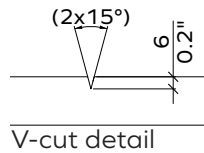

Applicable articles numbers

These panels are mounted with a concealed attachment system. For other options contact our consultants.