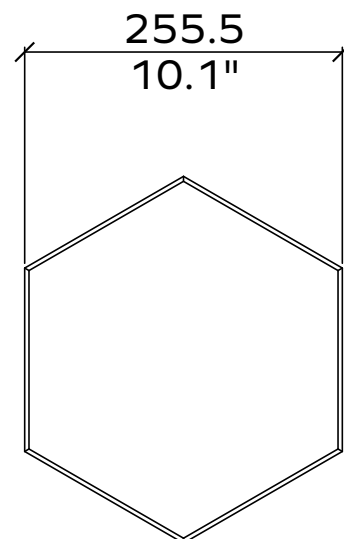

Applicable article numbers

731.24.10-30.000.00 and .01

731.12.10-30.000.00 and .01

Total Dimensions³	24mm / 12 mm	0.9" / 0.5"
Height	2400mm / 2800mm	95" / 110"
Width	1800mm / 1200mm	71" / 47"

Material

Wall Covering 100% PET (60% post-consumer) in 36 colors

65x

48x

All dimensions are nominal

Flow

Geometry Information

Flow 24mm

Applicable articles numbers

732.24.11.000.00 and .01