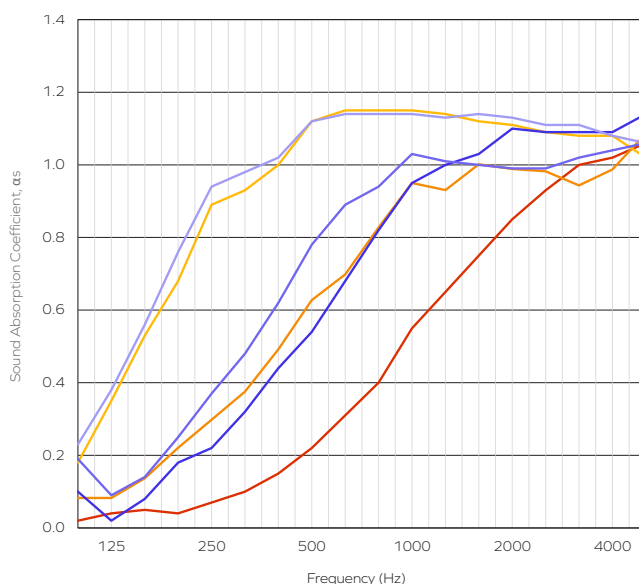

Acoustic Test Results	α_w	SAA	NRC
Archisonic 12mm (no air gap)	0.3 (MH)	0.42	0.45
Archisonic 12mm (50mm air gap)	0.5 (MH)	0.70	0.70
Archisonic 12mm (50mm insulation)	1.00	1.00	0.95
Archisonic 24mm (no air gap)	0.55 (MH)	0.70	0.70
Archisonic 24mm (50mm air gap)	0.65 (MH)	0.78	0.80
Archisonic 24mm (50mm insulation)	1.00	1.00	1.00

The NRC rating is calculated as the average of the absorption coefficients measured at frequencies of 250Hz, 500Hz, 1000Hz and 2000Hz and round to the nearest 0.05. SAA rating is calculated as the average of the sound absorption coefficients of a material for the twelve one-third octave bands from 200Hz through 2500Hz and rounded off to the nearest 0.01.

Acoustic Performance

Frequency (Hz)		125	250	500	1000	2000	4000
Archisonic 12mm (no air gap)	α_p	0.05	0.05	0.25	0.55	0.85	1.00
Archisonic 12mm (50mm air gap)	α_p	0.10	0.30	0.60	0.90	1.00	1.00
Archisonic 12mm (50mm insulation)	α_p	0.35	0.85	1.00	1.00	1.00	1.00
Archisonic 24mm (no air gap)	α_p	0.05	0.25	0.55	0.90	1.00	1.00
Archisonic 24mm (50mm air gap)	α_p	0.15	0.35	0.75	1.00	1.00	1.00
Archisonic 24mm (50mm insulation)	α_p	0.40	0.90	1.00	1.00	1.00	1.00

- Archisonic 12mm (no air gap)
- Archisonic 12mm (50mm air gap)
- Archisonic 12mm (50mm insulation)
- Archisonic 24mm (no air gap)
- Archisonic 24mm (50mm air gap)
- Archisonic 24mm (50mm insulation)

The table represents the practical sound absorption coefficient (α_p) in accordance with ISO 11654. The graph represents the sound absorption coefficients (α_s) in the third octave band center frequencies in accordance with ISO 354. Measurement used Pink Noise as excitation signal in a reverberant room.