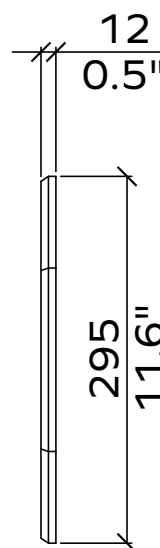

Applicable article numbers

731.24.10-30.000.00 and .01

731.12.10-30.000.00 and .01

Total Dimensions³	24mm / 12 mm	0.9" / 0.5"
Height	2400mm / 2800mm	95" / 110"
Width	1800mm / 1200mm	71" / 47"

Material

Wall Covering 100% PET (60% post-consumer) in 36 colors

Fishbone

Geometry Information

Fishbone 24mm

Applicable articles numbers

731.24.15/16.000.00 and .01

Scope of delivery

For each 24mm item you will receive a set of 1x PET panels (in the dimensions below)

Applicable articles numbers

65x

48x

All dimensions are nominal

Flow

Geometry Information

Flow 24mm

Applicable articles numbers

732.24.11.000.00 and .01