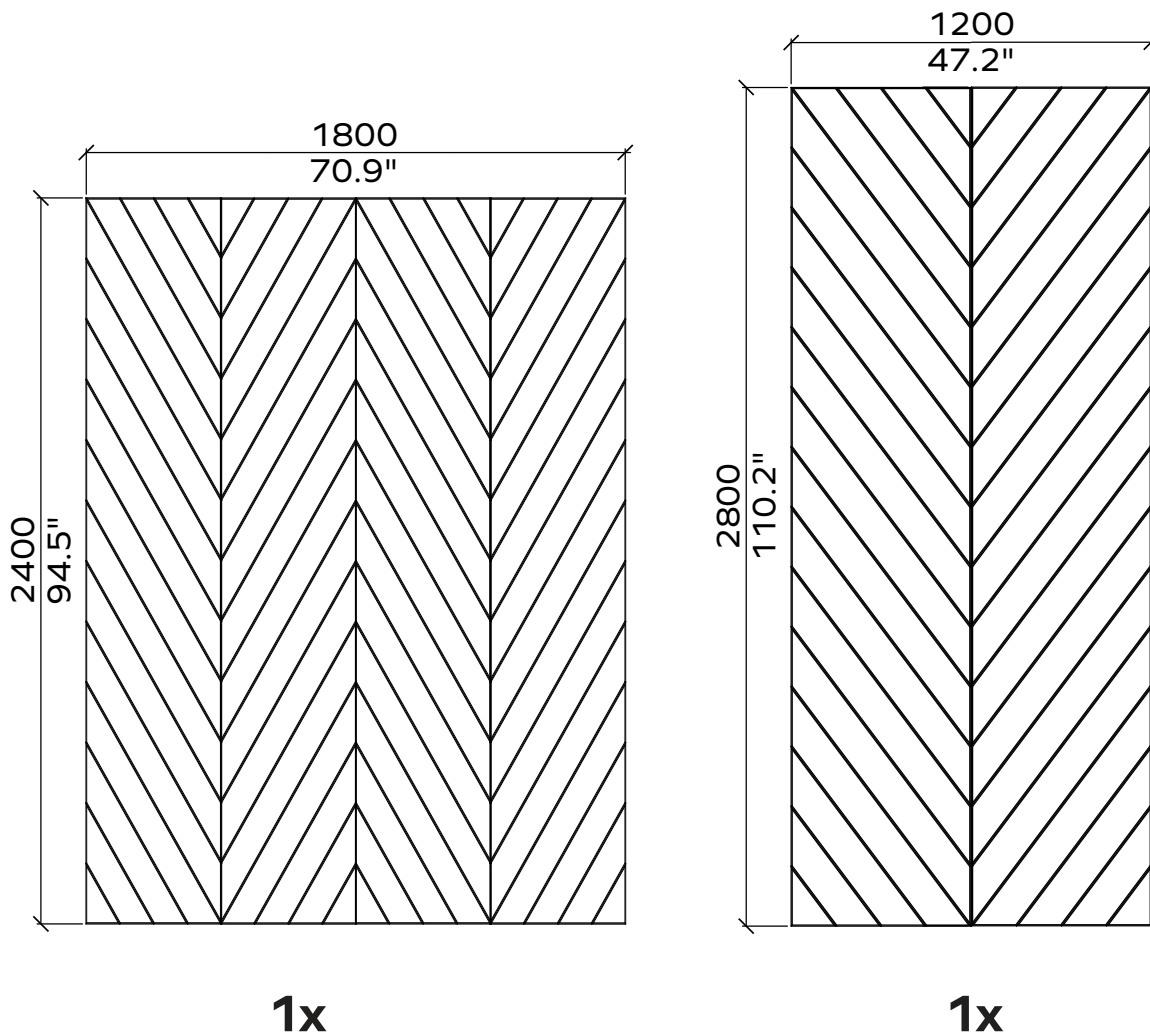

Fishbone

Geometry Information

Fishbone 24mm

Applicable articles numbers

731.24.15/16.000.00 and .01

Scope of delivery

For each 24mm item you will receive a set of 1x PET panels (in the dimensions below)

Applicable articles numbers

These panels are mounted with a concealed attachment system. For other options contact our consultants.

Fishbone 12mm

Applicable articles numbers

731.12.15/16.000.00 and .01

Scope of delivery

For each 12mm item you will receive a set of 1x PET panels (in the dimensions below)

Applicable articles numbers

These panels are mounted with a concealed attachment system. For other options contact our consultants.

All dimensions are nominal