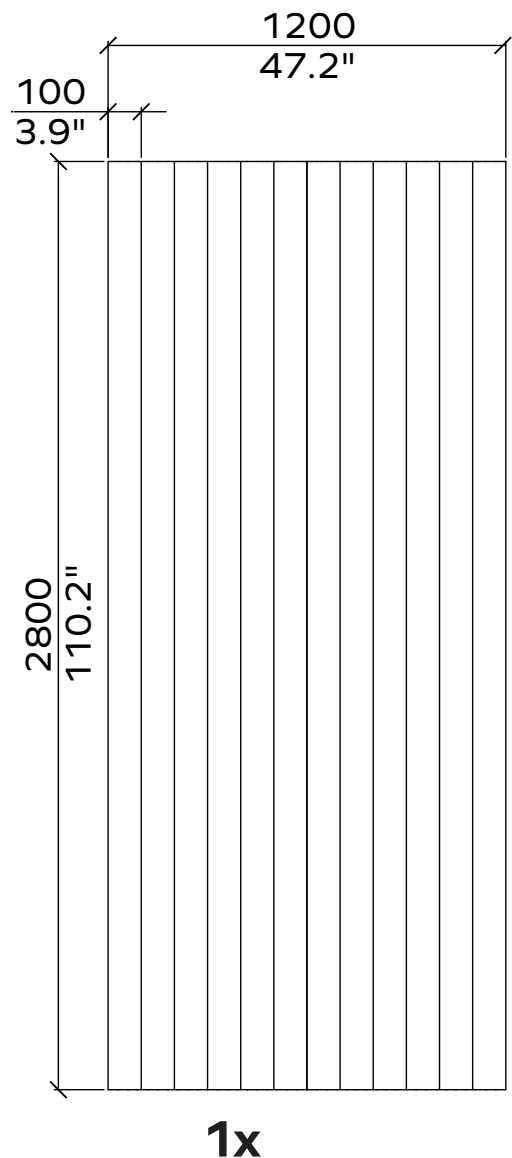

Vertigo Wide

Geometry Information

Vertigo Wide 24mm

Applicable articles numbers

732.24.31.000.10 and .11

Scope of delivery

For each 24mm item you will receive a set of 3x PET panels (in the dimensions below)

Applicable articles numbers

These panels are mounted with a concealed attachment system. For other options contact our consultants.

Vertigo Wide 12mm

Applicable articles numbers

732.12.31.000.10 and .11

Scope of delivery

For each 12mm item you will receive a set of 2x PET panels (in the dimensions below)

Applicable articles numbers

These panels are mounted with a concealed attachment system. For other options contact our consultants.

All dimensions are nominal