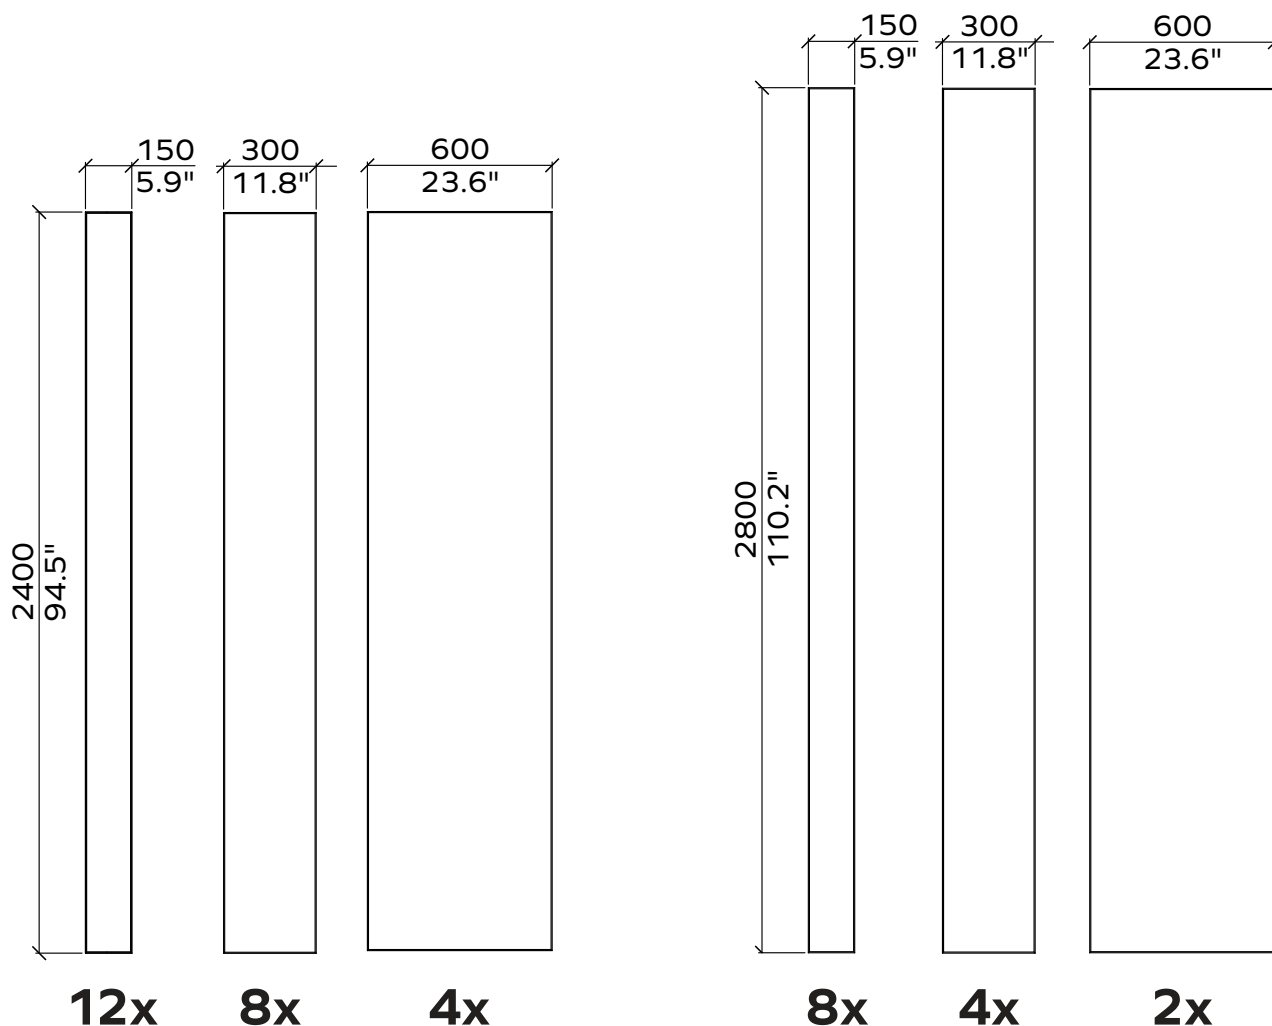

Geometry Information

Tabula 24mm

Applicable articles numbers

731.24.10.000.00 and .01
731.24.11.000.00 and .01
731.24.11.000.00 and .01

Scope of delivery

For each 24mm item you will receive a set PET panels (in the dimensions below).

Applicable articles numbers

These panels are mounted with a concealed attachment system. For other options contact our consultants.

Tabula 12mm

Applicable articles numbers

731.12.10.000.00 and .01
731.12.11.000.00 and .01
731.12.12.000.00 and .01

Scope of delivery

For each 12mm item you will receive a set of PET panels (in the dimensions below).

Applicable articles numbers

These panels are mounted with a concealed attachment system. For other options contact our consultants.