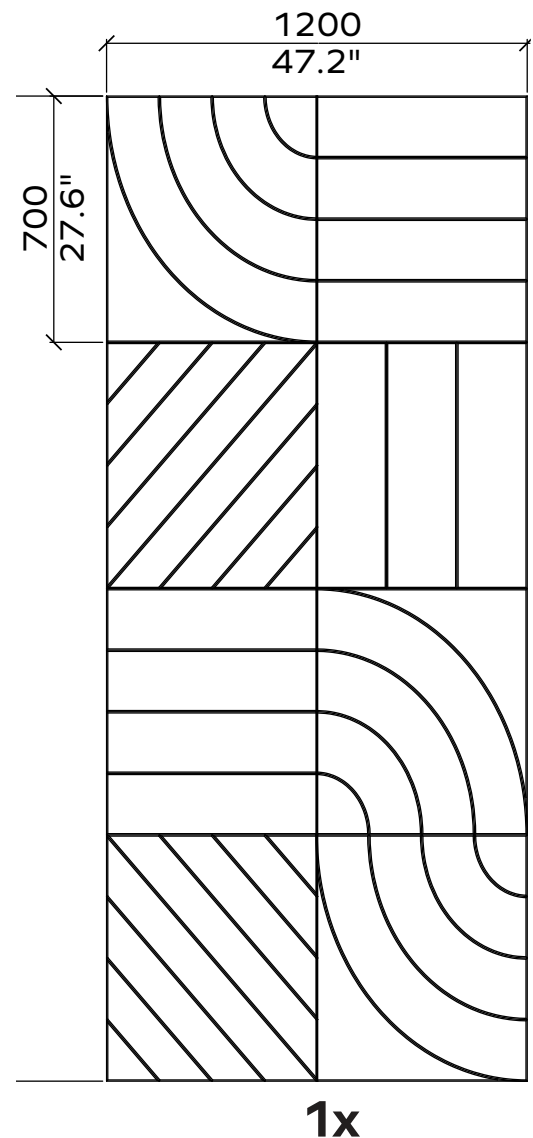

Flow

Geometry Information

Flow 24mm

Applicable articles numbers

732.24.11.000.00 and .01

Scope of delivery

For each 24mm item you will receive a set of 3x PET panels (in the dimensions below)

Applicable articles numbers

These panels are mounted with a concealed attachment system. For other options contact our consultants.

Flow 12mm

Applicable articles numbers

732.12.11.000.00 and .01

Scope of delivery

For each 12mm item you will receive a set of 2x PET panels (in the dimensions below)

Applicable articles numbers

These panels are mounted with a concealed attachment system. For other options contact our consultants.