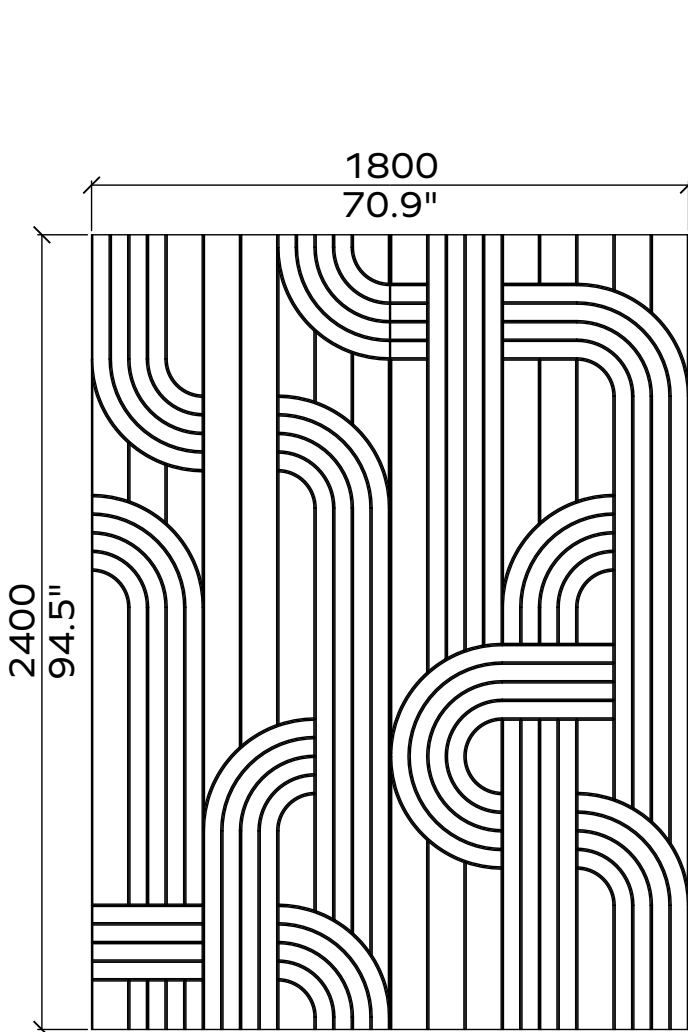

Pass

Geometry Information

Pass 24mm

Applicable articles numbers

732.24.26.000.00 and .01

Scope of delivery

For each 24mm item you will receive a set of 1x PET panels (in the dimensions below)

Applicable articles numbers

These panels are mounted with a concealed attachment system. For other options contact our consultants.

Pass 12mm

Applicable articles numbers

732.12.26.000.00 and .01

Scope of delivery

For each 12mm item you will receive a set of 1x PET panels (in the dimensions below)

Applicable articles numbers

These panels are mounted with a concealed attachment system. For other options contact our consultants.

1x