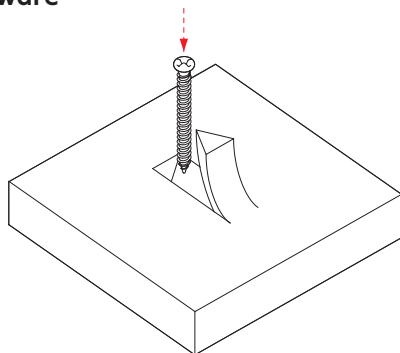

3 Install hardware