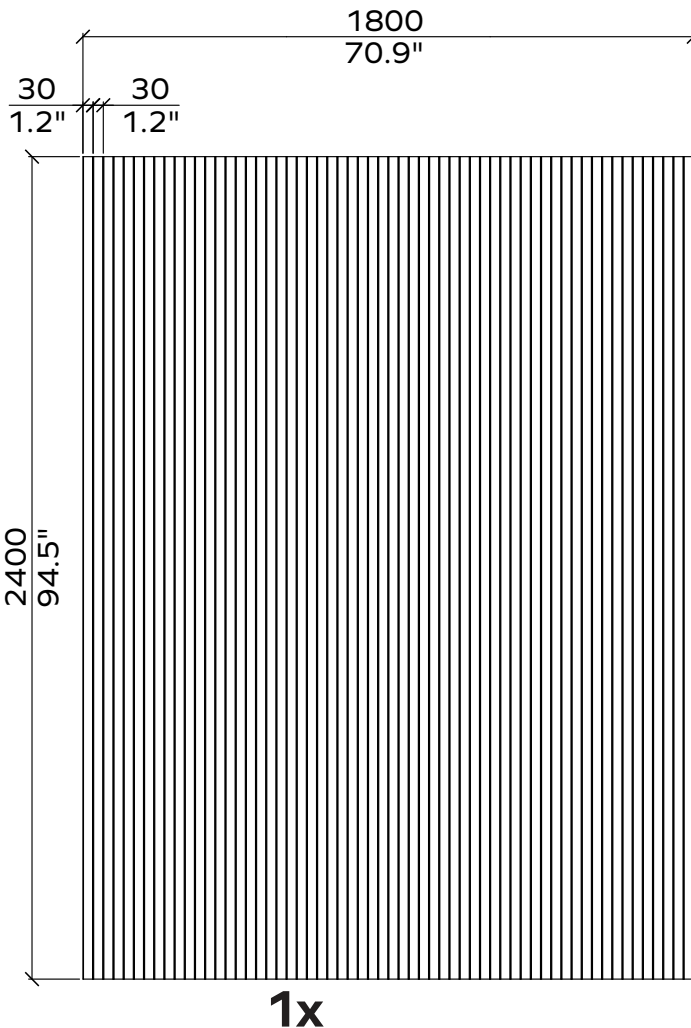

Vertigo Fine

Geometry Information

Vertigo Fine 24mm

Applicable articles numbers

732.24.14.000.30 and .31

Scope of delivery

For each 24mm item you will receive a set of 3x PET panels (in the dimensions below)

Applicable articles numbers

These panels are mounted with a concealed attachment system. For other options contact our consultants.

Vertigo Fine 12mm

Applicable articles numbers

732.12.14.000.30 and .31

Scope of delivery

For each 12mm item you will receive a set of 2x PET panels (in the dimensions below)

Applicable articles numbers

These panels are mounted with a concealed attachment system. For other options contact our consultants.

All dimensions are nominal