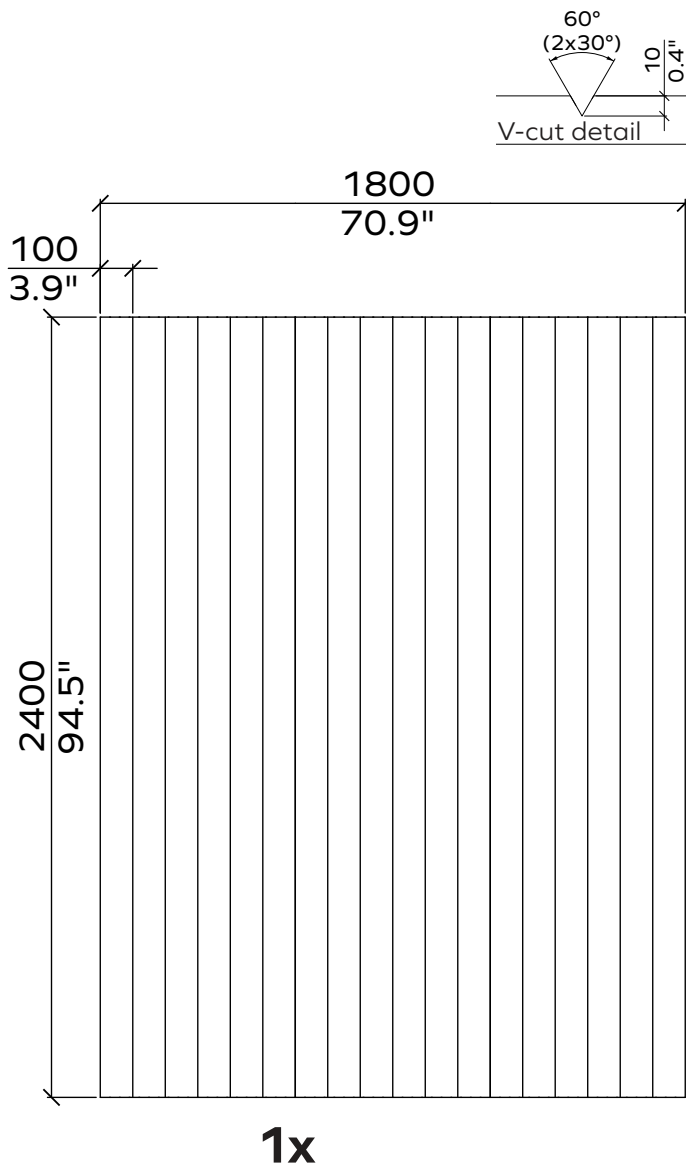

Vertigo Wide

Geometry Information

Vertigo Wide 24mm

Applicable articles numbers

732.24.31.000.10 and .11

Scope of delivery

For each 24mm item you will receive a set of 3x PET panels (in the dimensions below)

Applicable articles numbers

These panels are mounted with a concealed attachment system. For other options contact our consultants.

Vertigo Wide 12mm

Applicable articles numbers

732.12.31.000.10 and .11

Scope of delivery

For each 12mm item you will receive a set of 2x PET panels (in the dimensions below)

Applicable articles numbers

These panels are mounted with a concealed attachment system. For other options contact our consultants.

All dimensions are nominal