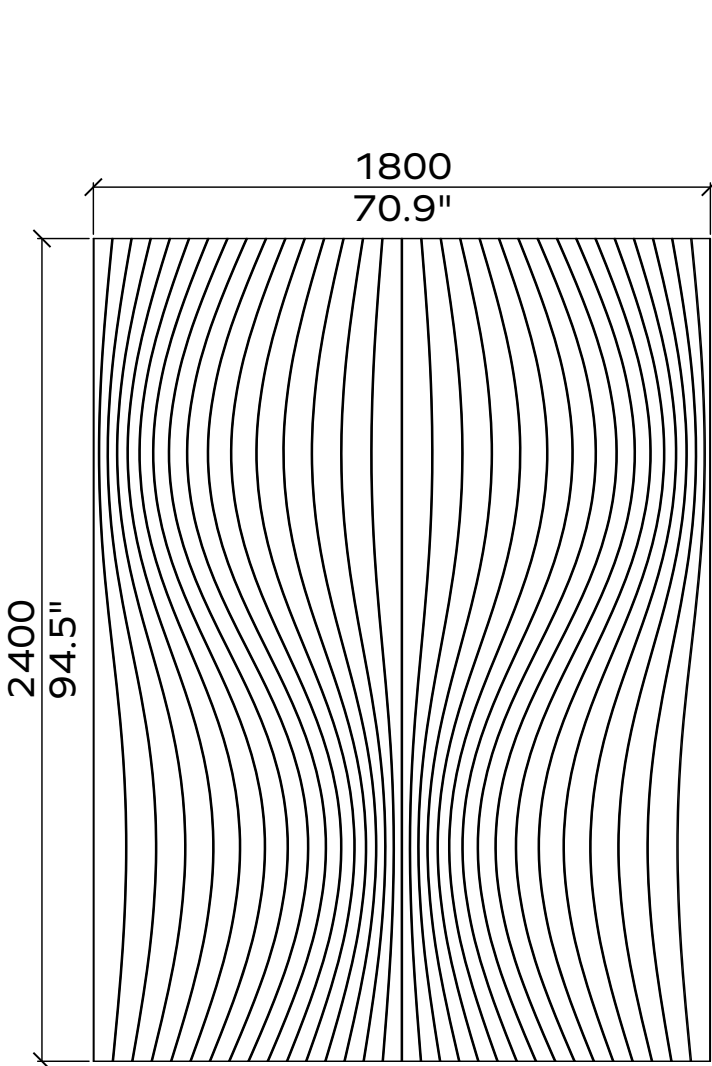

Loop

Custom solutions available

Geometry Information

Loop 24mm

Applicable articles numbers

732.24.21.000.00 and .01

Scope of delivery

For each 24mm item you will receive a set of 1x PET panels (in the dimensions below)

Applicable articles numbers

These panels are mounted with a concealed attachment system. For other options contact our consultants.

Loop 12mm

Applicable articles numbers

732.12.21.000.00 and .01

Scope of delivery

For each 12mm item you will receive a set of 1x PET panels (in the dimensions below)

Applicable articles numbers

These panels are mounted with a concealed attachment system. For other options contact our consultants.

1x