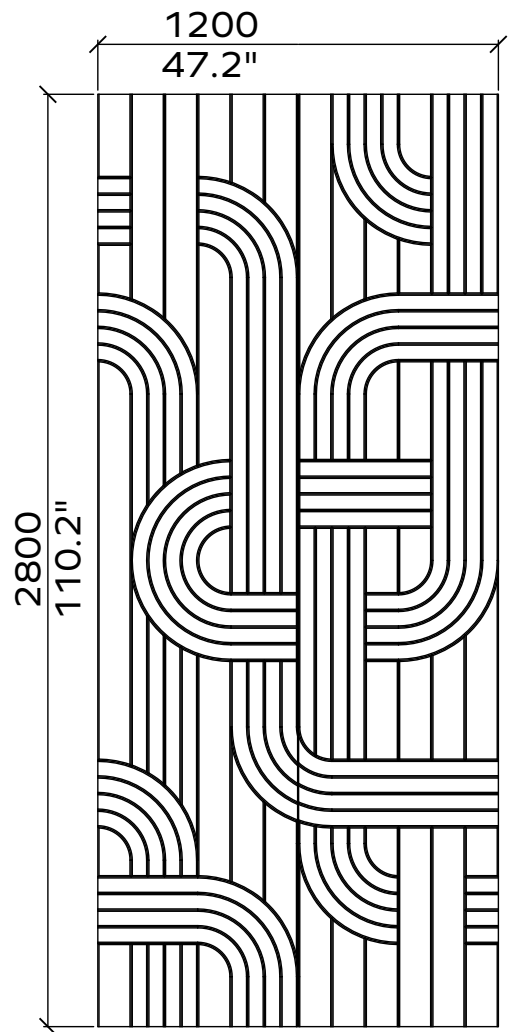

1x

All dimensions are nominal