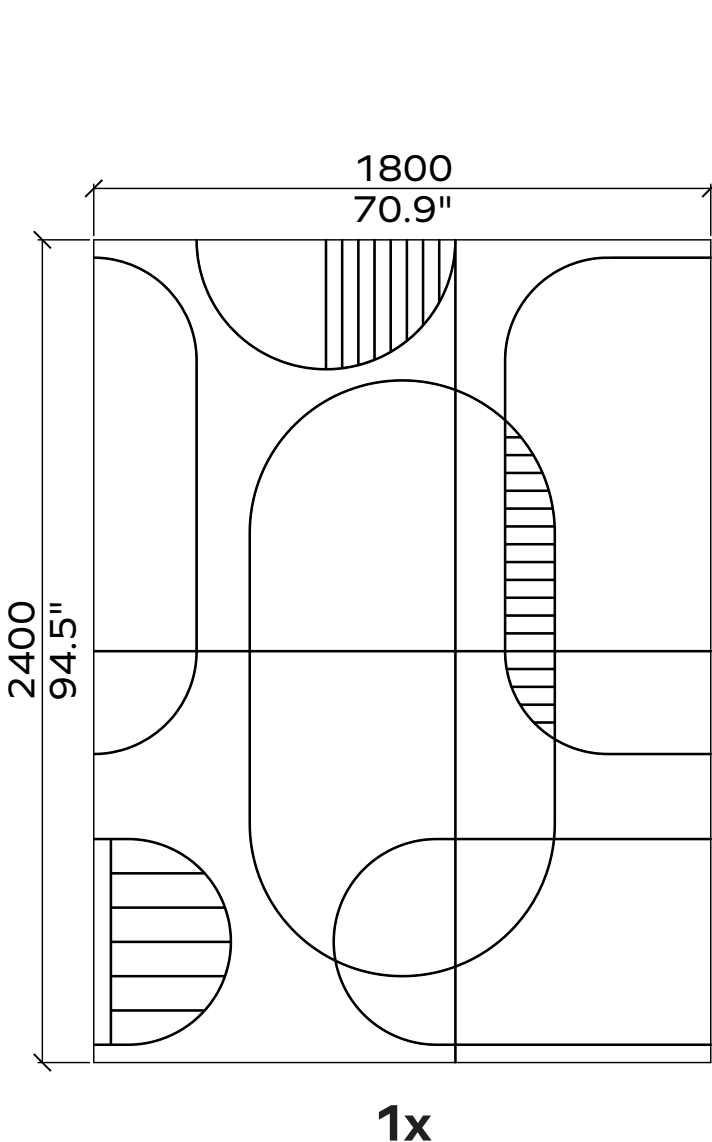

Geometry Information

Vela 24mm

Applicable articles numbers

732.24.28.000.00 and .01

Scope of delivery

For each 24mm item you will receive a set of 1x PET panels (in the dimensions below)

Applicable articles numbers

These panels are mounted with a concealed attachment system. For other options contact our consultants.

Vela 12mm

Applicable articles numbers

732.12.28.000.00 and .01

Scope of delivery

For each 12mm item you will receive a set of 1x PET panels (in the dimensions below)

Applicable articles numbers

These panels are mounted with a concealed attachment system. For other options contact our consultants.

All dimensions are nominal