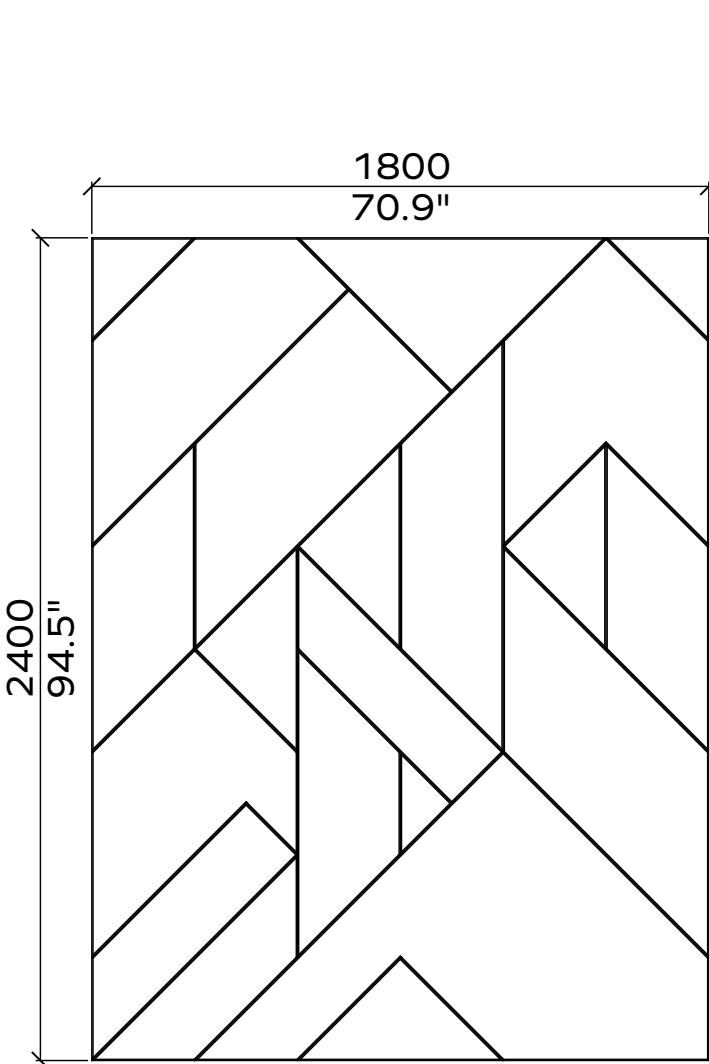

Geometry Information

Maze 24mm

Applicable articles numbers

732.24.18.000.00 and .01

Scope of delivery

For each 24mm item you will receive a set of 1x PET panels (in the dimensions below)

Applicable articles numbers

These panels are mounted with a concealed attachment system. For other options contact our consultants.

Maze 12mm

Applicable articles numbers

732.12.18.000.00 and .01

Scope of delivery

For each 12mm item you will receive a set of 1x PET panels (in the dimensions below)

Applicable articles numbers

These panels are mounted with a concealed attachment system. For other options contact our consultants.

1x