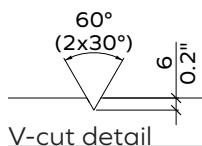

65x

48x

All dimensions are nominal

Flow

Geometry Information

Flow 24mm

Applicable articles numbers

732.24.11.000.00 and .01