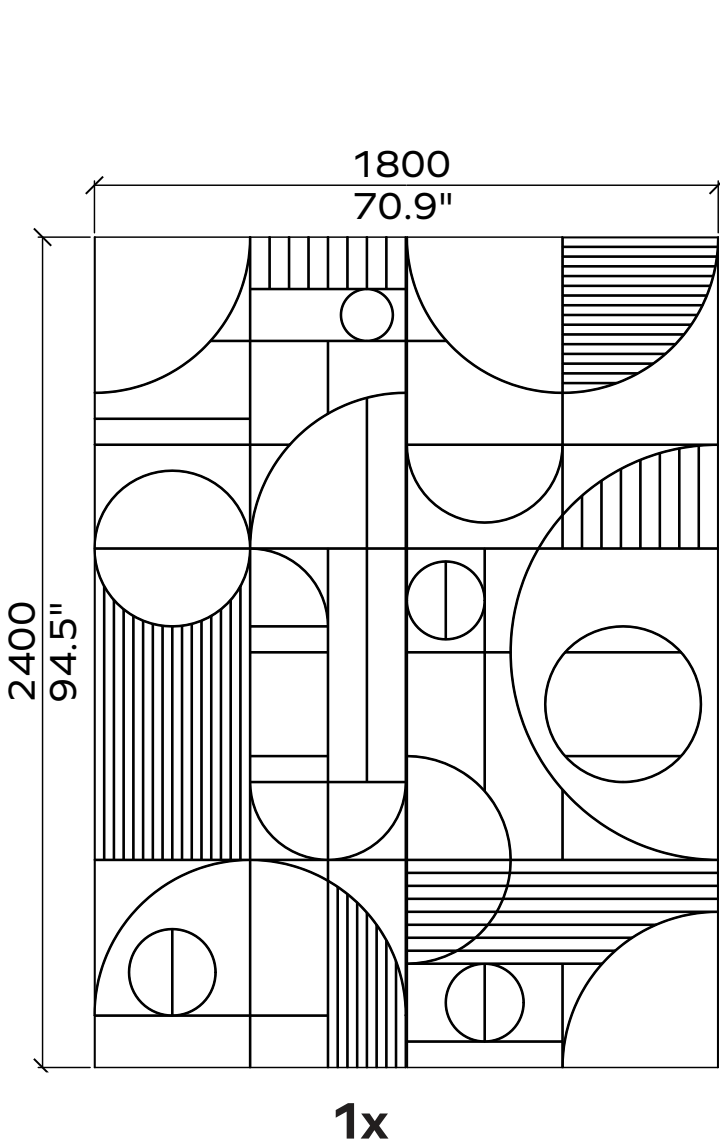

Geometry Information

Bau 24mm

Applicable articles numbers

732.24.27.000.00 and .01

Scope of delivery

For each 24mm item you will receive a set of 1x PET panels (in the dimensions below)

Applicable articles numbers

These panels are mounted with a concealed attachment system. For other options contact our consultants.

Bau 12mm

Applicable articles numbers

732.12.27.000.00 and .01

Scope of delivery

For each 12mm item you will receive a set of 1x PET panels (in the dimensions below)

Applicable articles numbers

These panels are mounted with a concealed attachment system. For other options contact our consultants.

All dimensions are nominal