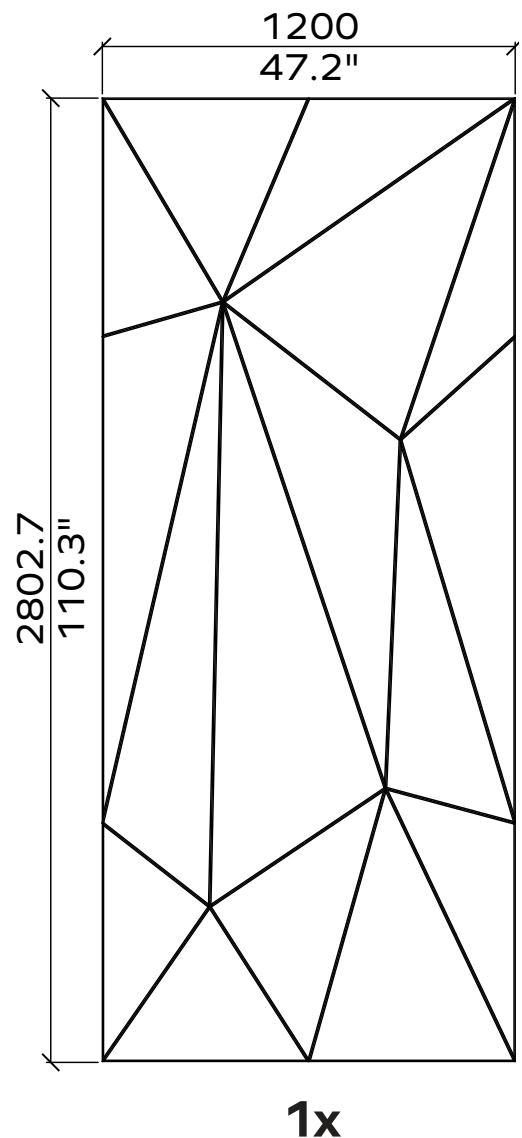

Facet

Geometry Information

Facet 24mm

Applicable articles numbers

732.24.17.000.00 and .01

Scope of delivery

For each 24mm item you will receive a set of 1x PET panels (in the dimensions below)

Applicable articles numbers

These panels are mounted with a concealed attachment system. For other options contact our consultants.

Facet 12mm

Applicable articles numbers

732.12.17.000.00 and .01

Scope of delivery

For each 12mm item you will receive a set of 1x PET panels (in the dimensions below)

Applicable articles numbers

These panels are mounted with a concealed attachment system. For other options contact our consultants.

All dimensions are nominal