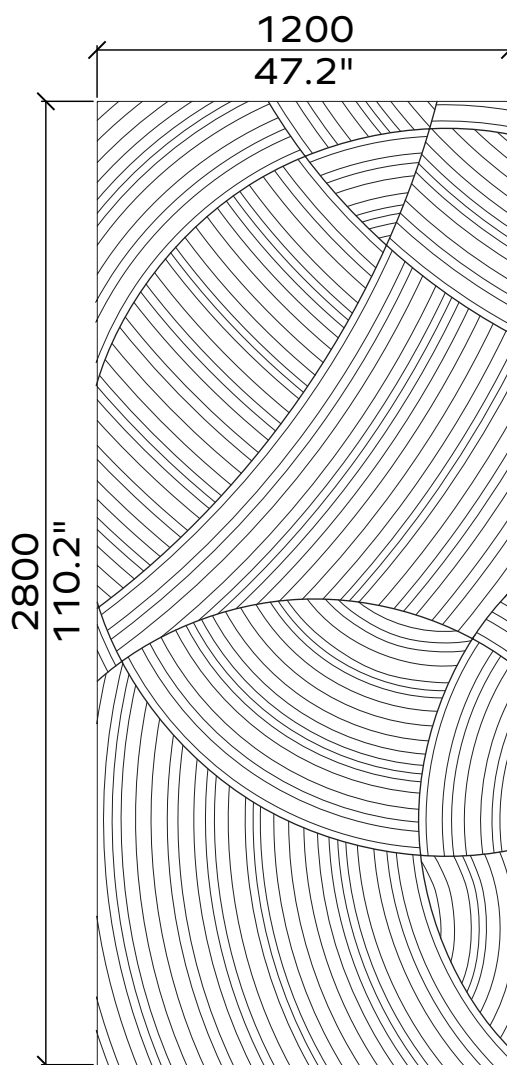

1x

1x

All dimensions are nominal

Tapis

Patterns 24mm

01

02

03