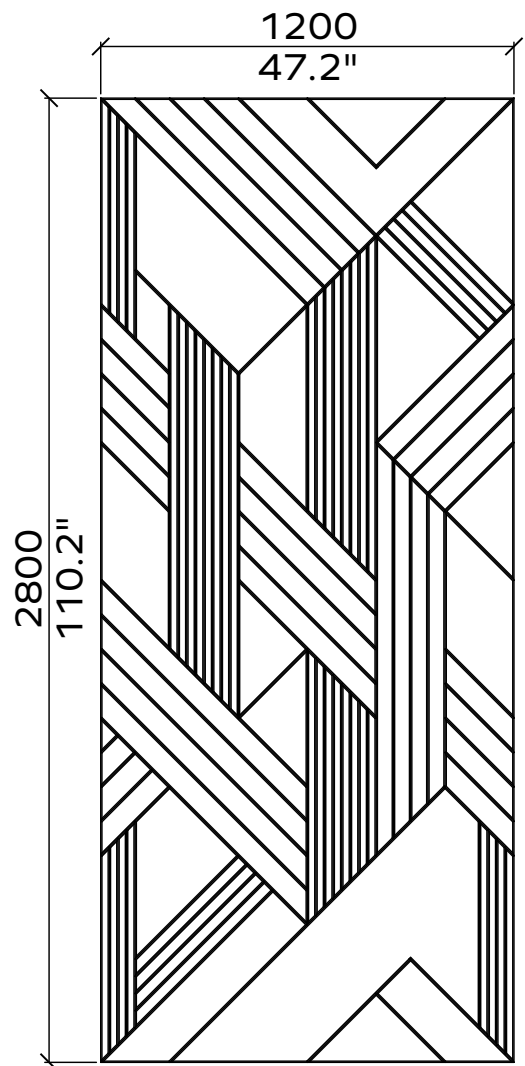

1x

All dimensions are nominal