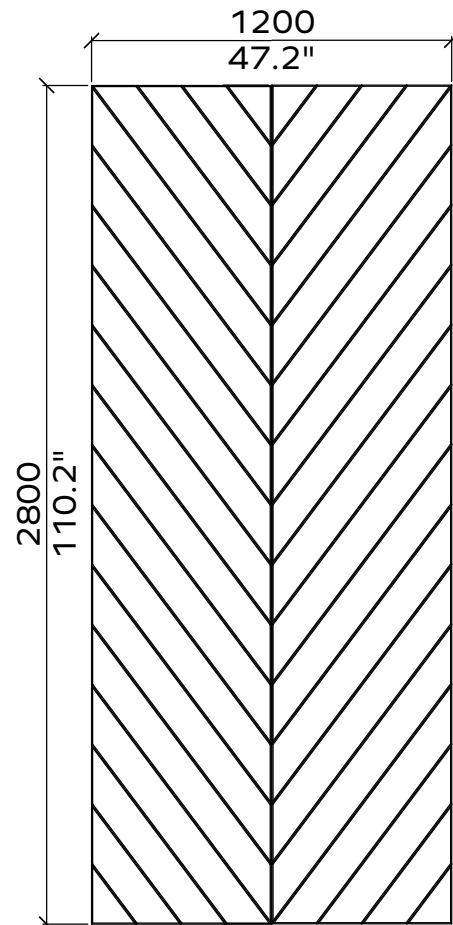

Applicable article numbers

731.24.11-31.000.00 and .10
 731.12.11-31.000.00 and .10
 732.24.10-32.000.00 and .10
 732.12.10-32.000.00 and .10

Total Dimensions¹	24mm / 12 mm	0.9" / 0.5"
Height	2400mm / 2800mm	95" / 110"
Width	1800mm / 1200mm	71" / 47"

1x

All dimensions are nominal

Geometry Information

Tabula 24mm

Applicable article numbers

731.24.10.000.00 and .10
 731.24.11.000.00 and .10
 731.24.12.000.00 and .10

Scope of delivery

For each 24mm item you will receive a set PET panels (in the dimensions below).

1x

1x

All dimensions are nominal

HEXAGON

Custom solutions available

Geometry Information

Hexagon 24mm

Applicable article numbers