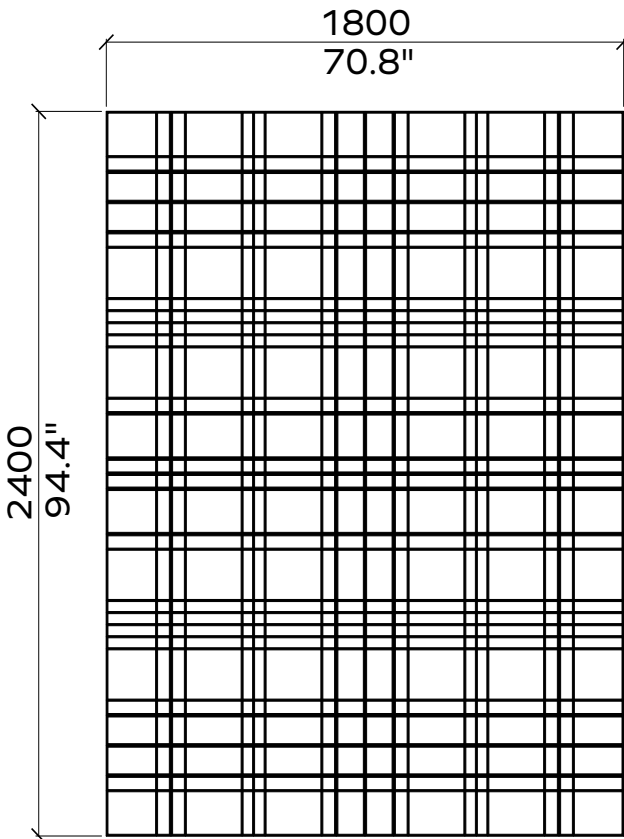

Geometry Information

Plaid 24mm

Applicable article numbers

732.24.32.000.00 and .10

Scope of delivery

For each 24mm item you will receive a set of 1x PET panels (in the dimensions below)

Installation

These panels are mounted with a concealed attachment system. For other options contact our consultants.

1x

Plaid 12mm

Applicable article numbers

732.12.32.000.00 and .10

Scope of delivery

For each 12mm item you will receive a set of 1x PET panels (in the dimensions below)

Installation

These panels are mounted with a concealed attachment system. For other options contact our consultants.