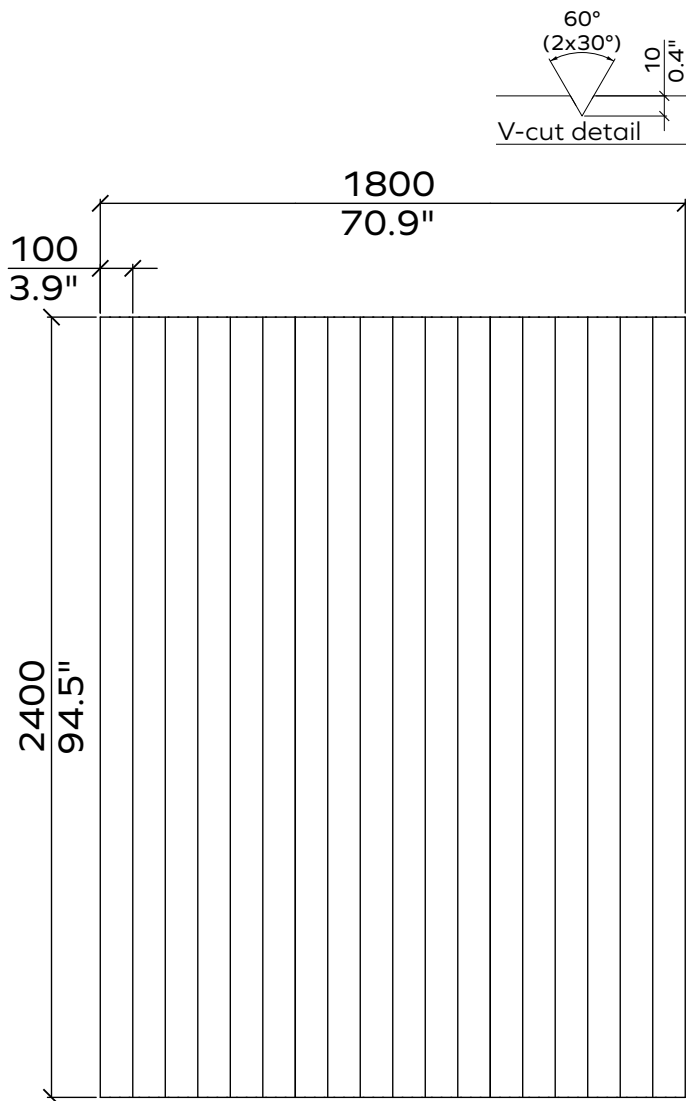

VERTIGO WIDE

Geometry Information

Vertigo Wide 24mm

Applicable article numbers

732.24.31.000.00 and .10

Scope of delivery

For each 24mm item you will receive a set of 1x PET panels (in the dimensions below)

Installation

These panels are mounted with a concealed attachment system. For other options contact our consultants.

Vertigo Wide 12mm

Applicable article numbers

732.12.31.000.00 and .10

Scope of delivery

For each 12mm item you will receive a set of 1x PET panels (in the dimensions below)

Installation

These panels are mounted with a concealed attachment system. For other options contact our consultants.

1x