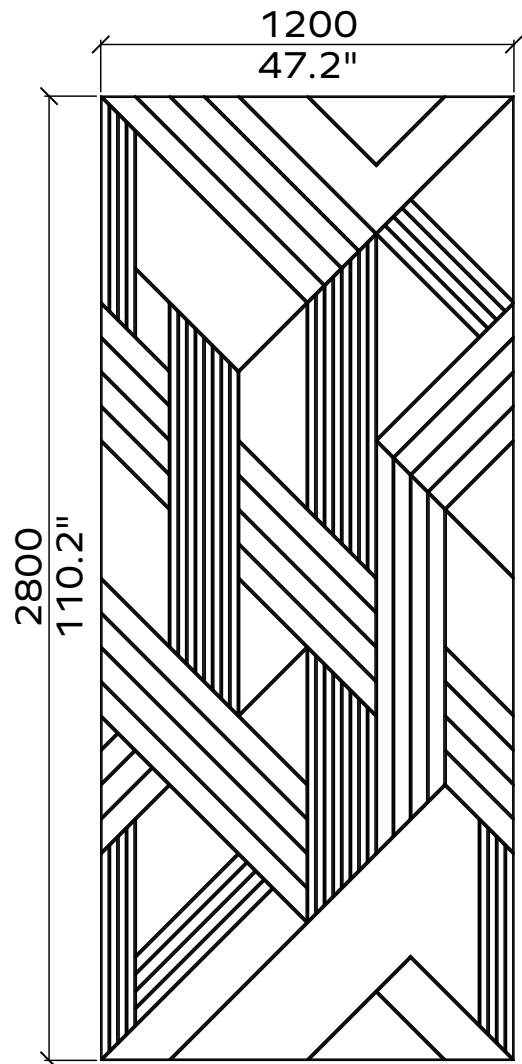

1x

All dimensions are nominal