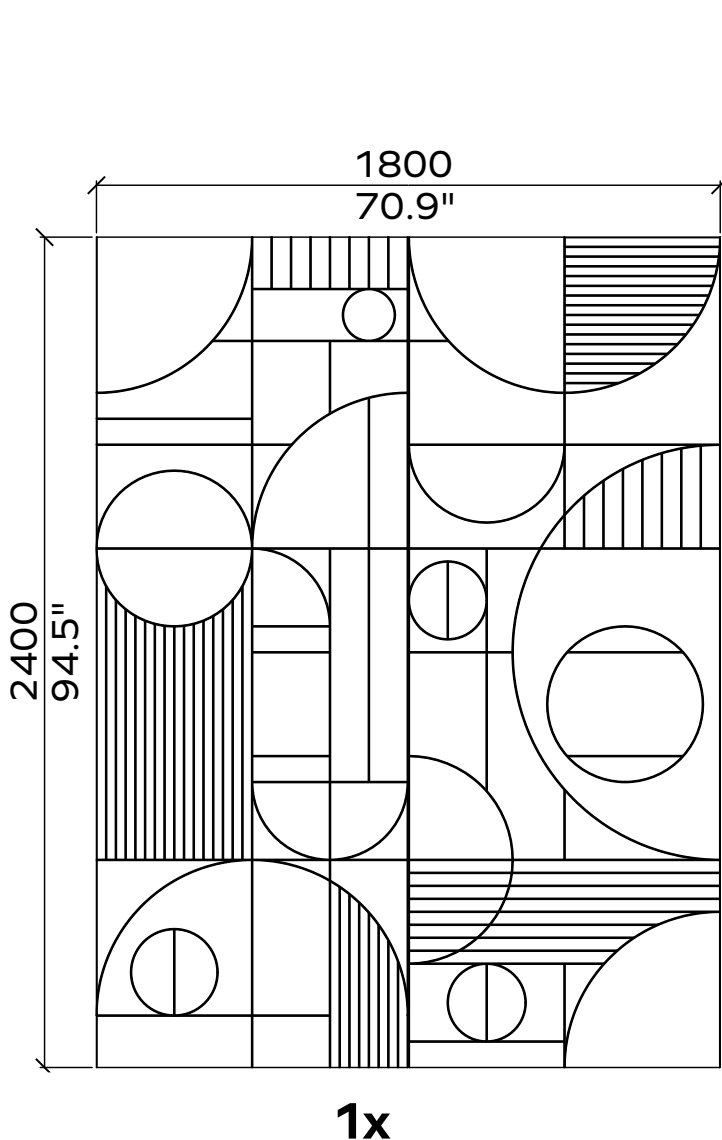

Geometry Information

Bau 24mm

Applicable article numbers

732.24.27.000.00 and .10

Scope of delivery

For each 24mm item you will receive a set of 1x PET panels (in the dimensions below)

Installation

These panels are mounted with a concealed attachment system. For other options contact our consultants.

Bau 12mm

Applicable article numbers

732.12.27.000.00 and .10

Scope of delivery

For each 12mm item you will receive a set of 1x PET panels (in the dimensions below)

Installation

These panels are mounted with a concealed attachment system. For other options contact our consultants.

All dimensions are nominal