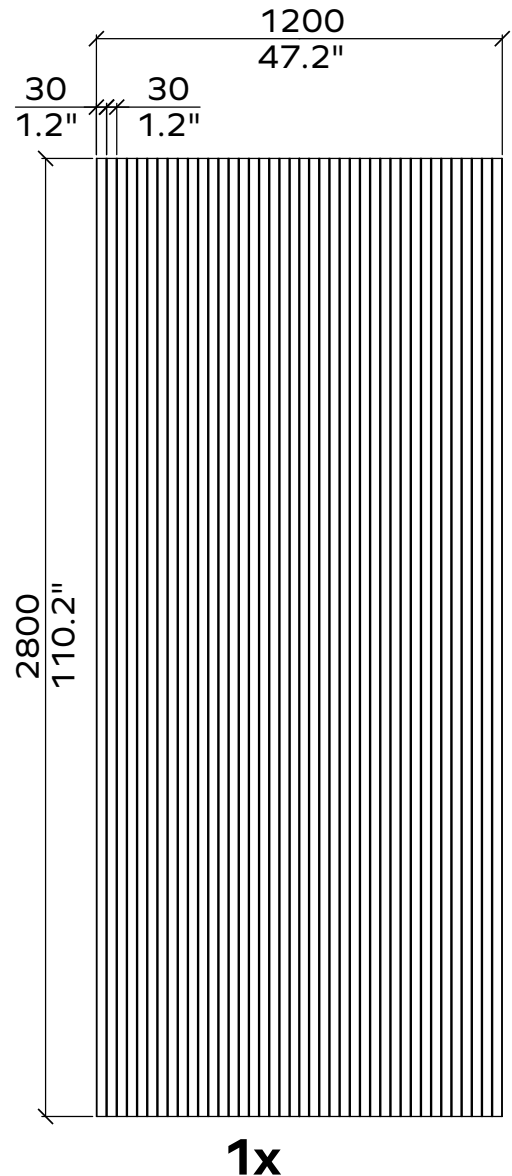

VERTIGO FINE

Geometry Information

Vertigo Fine 24mm

Applicable article numbers

732.24.14.000.00 and .10

Scope of delivery

For each 24mm item you will receive a set of 1x PET panels (in the dimensions below)

Installation

These panels are mounted with a concealed attachment system. For other options contact our consultants.

Vertigo Fine 12mm

Applicable article numbers

732.12.14.000.00 and .10

Scope of delivery

For each 12mm item you will receive a set of 1x PET panels (in the dimensions below)

Installation

These panels are mounted with a concealed attachment system. For other options contact our consultants.

All dimensions are nominal