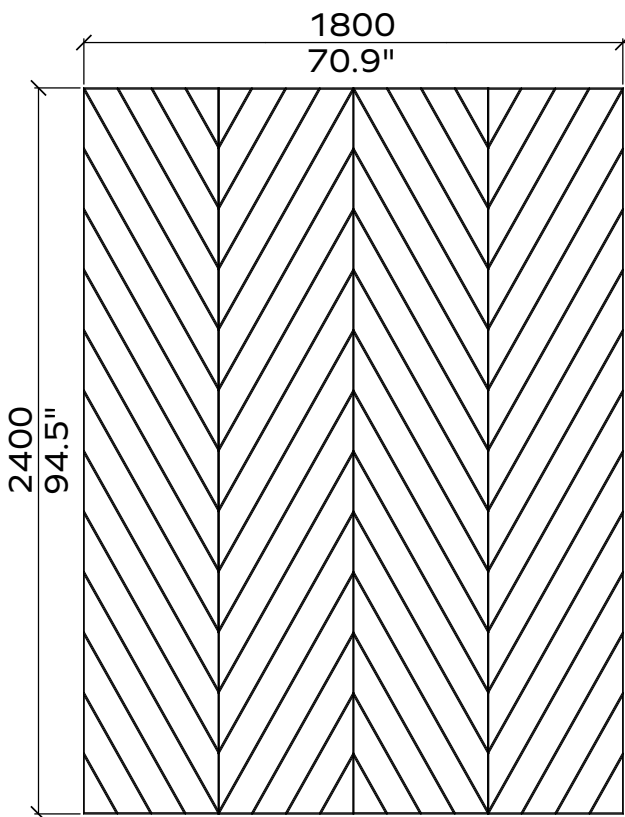

Applicable article numbers

731.24.11-31.000.00 and .10
 731.12.11-31.000.00 and .10
 732.24.10-32.000.00 and .10
 732.12.10-32.000.00 and .10

Total Dimensions¹	24mm / 12 mm	0.9" / 0.5"
Height	2400mm / 2800mm	95" / 110"
Width	1800mm / 1200mm	71" / 47"

1x

1x

All dimensions are nominal

HEXAGON

Custom solutions available

Geometry Information

Hexagon 24mm

Applicable article numbers