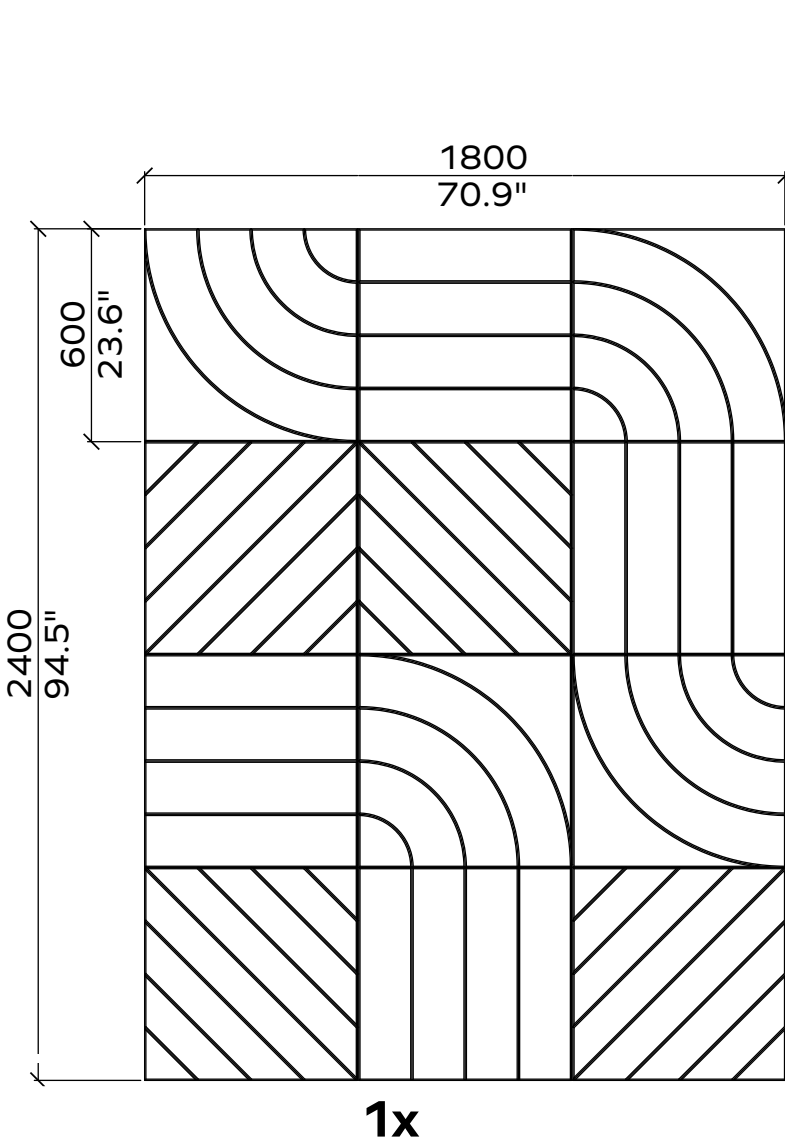

FLOW

Geometry Information

Flow 24mm

Applicable article numbers

732.24.11.000.00 and .10

Scope of delivery

For each 24mm item you will receive a set of 1x PET panels (in the dimensions below)

Installation

These panels are mounted with a concealed attachment system. For other options contact our consultants.

Flow 12mm

Applicable article numbers

732.12.11.000.00 and .10

Scope of delivery

For each 12mm item you will receive a set of 1x PET panels (in the dimensions below)

Installation

These panels are mounted with a concealed attachment system. For other options contact our consultants.