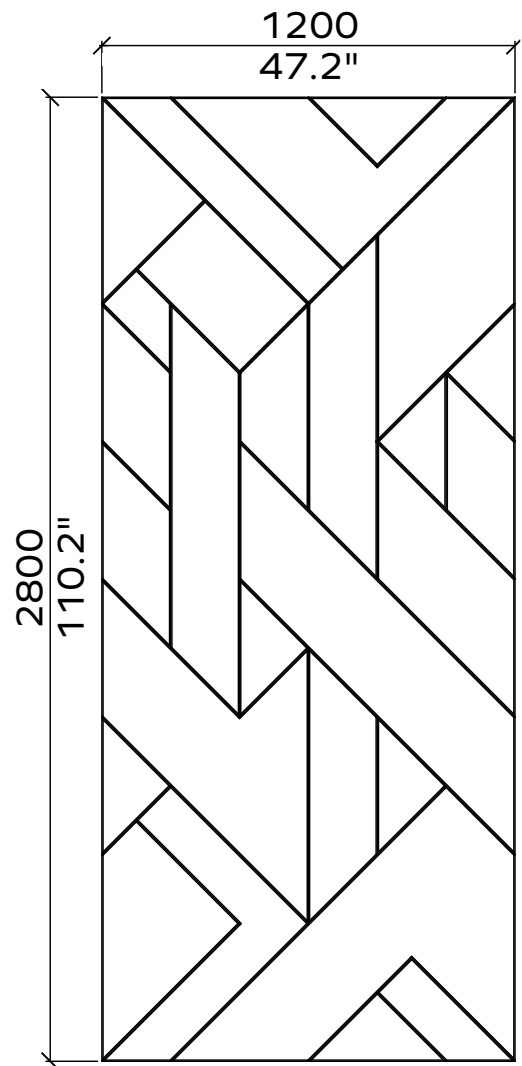

All dimensions are nominal

FLOW

Geometry Information

Flow 24mm

Applicable article numbers

732.24.11.000.00 and .10

Scope of delivery

For each 24mm item you will receive a set of 1x PET panels (in the dimensions below)

1x

1x

All dimensions are nominal

Geometry Information

Gatsby 24mm

Applicable article numbers

732.24.19.000.00 and .10

Scope of delivery