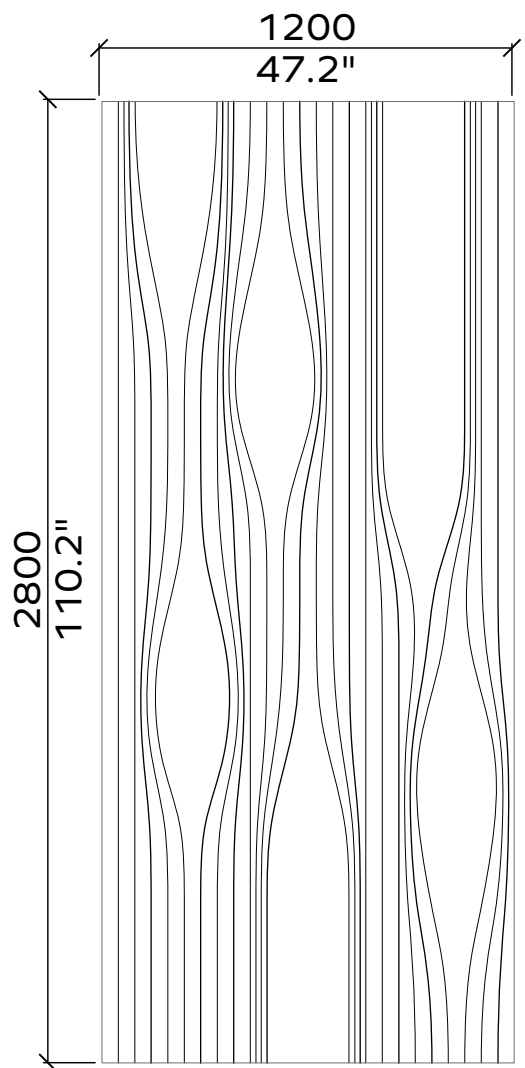

1x

1x

All dimensions are nominal

STREAM

Patterns 24mm

01

02

03