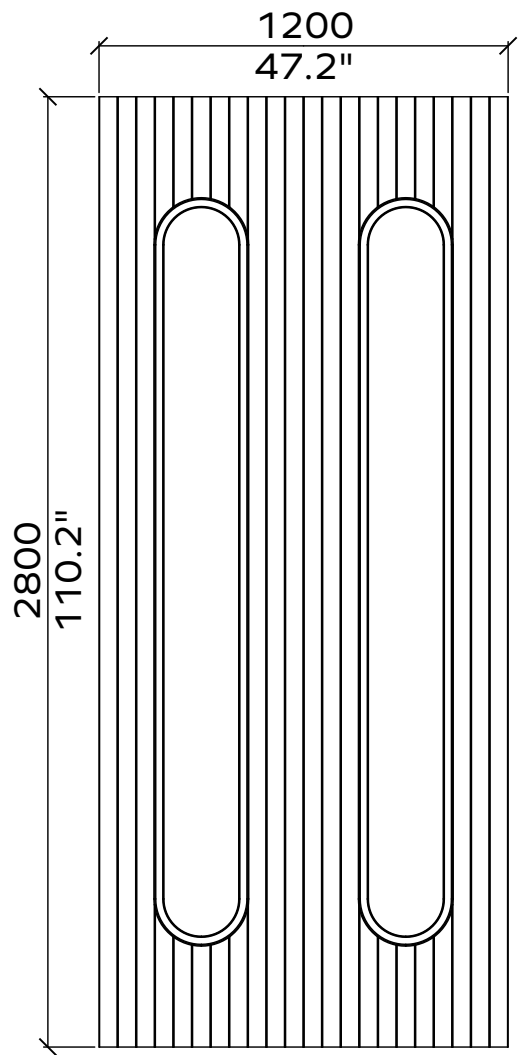

1x

All dimensions are nominal