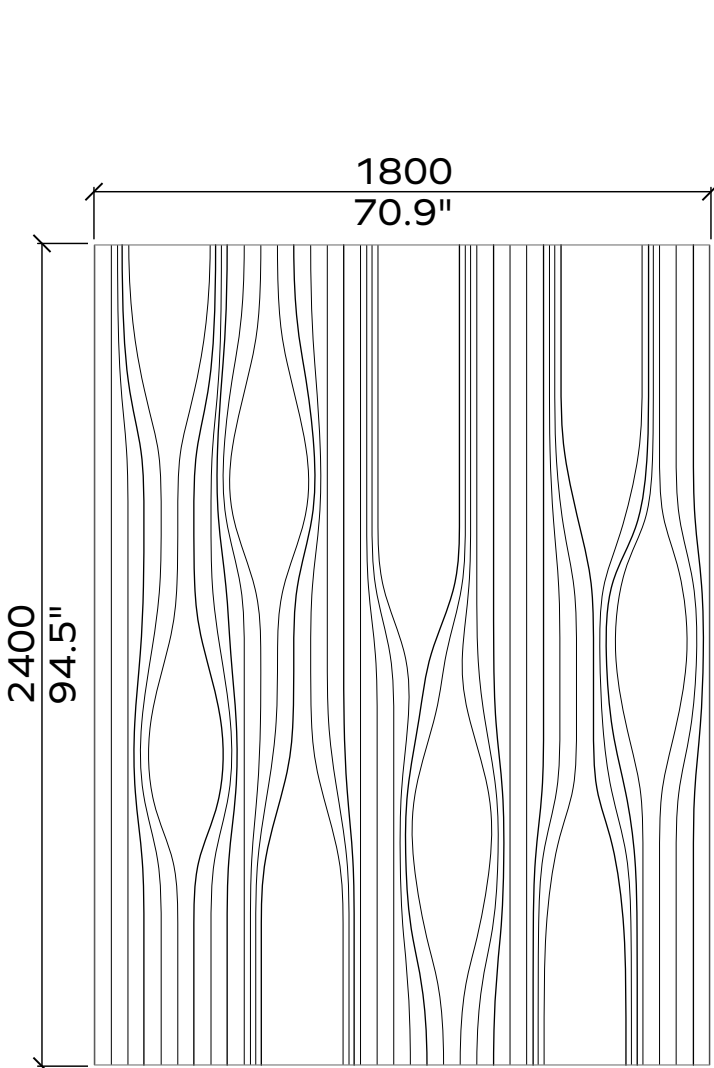

1x

1x

All dimensions are nominal

STREAM

Patterns 24mm

01

02

03