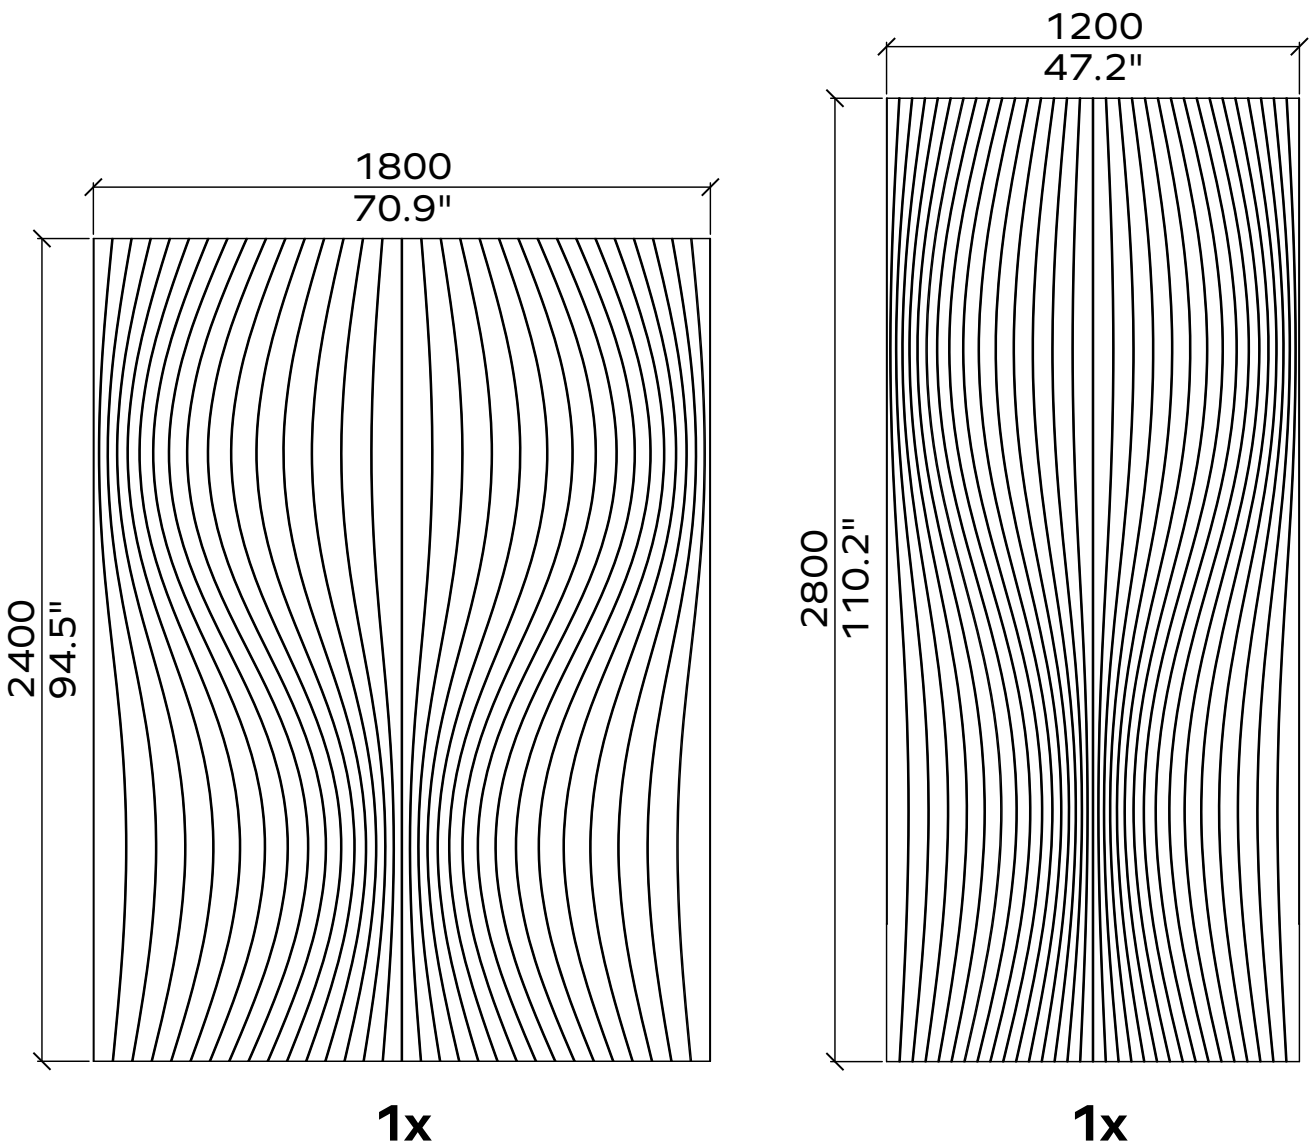

Geometry Information

Loop 24mm

Applicable article numbers

732.24.21.000.00 and .10

Scope of delivery

For each 24mm item you will receive a set of 1x PET panels (in the dimensions below)

Installation

These panels are mounted with a concealed attachment system. For other options contact our consultants.

Loop 12mm

Applicable article numbers

732.12.21.000.00 and .10

Scope of delivery

For each 12mm item you will receive a set of 1x PET panels (in the dimensions below)

Installation

These panels are mounted with a concealed attachment system. For other options contact our consultants.

All dimensions are nominal