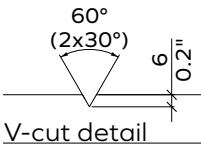

Geometry Information

Prisma 24mm

Applicable article numbers

732.24.16.000.00 and .10

Scope of delivery

For each 24mm item you will receive a set of 1x PET panels (in the dimensions below)

Installation

These panels are mounted with a concealed attachment system. For other options contact our consultants.

1x

Prisma 12mm

Applicable article numbers

732.12.16.000.00 and .10

Scope of delivery

For each 12mm item you will receive a set of 1x PET panels (in the dimensions below)

Installation

These panels are mounted with a concealed attachment system. For other options contact our consultants.