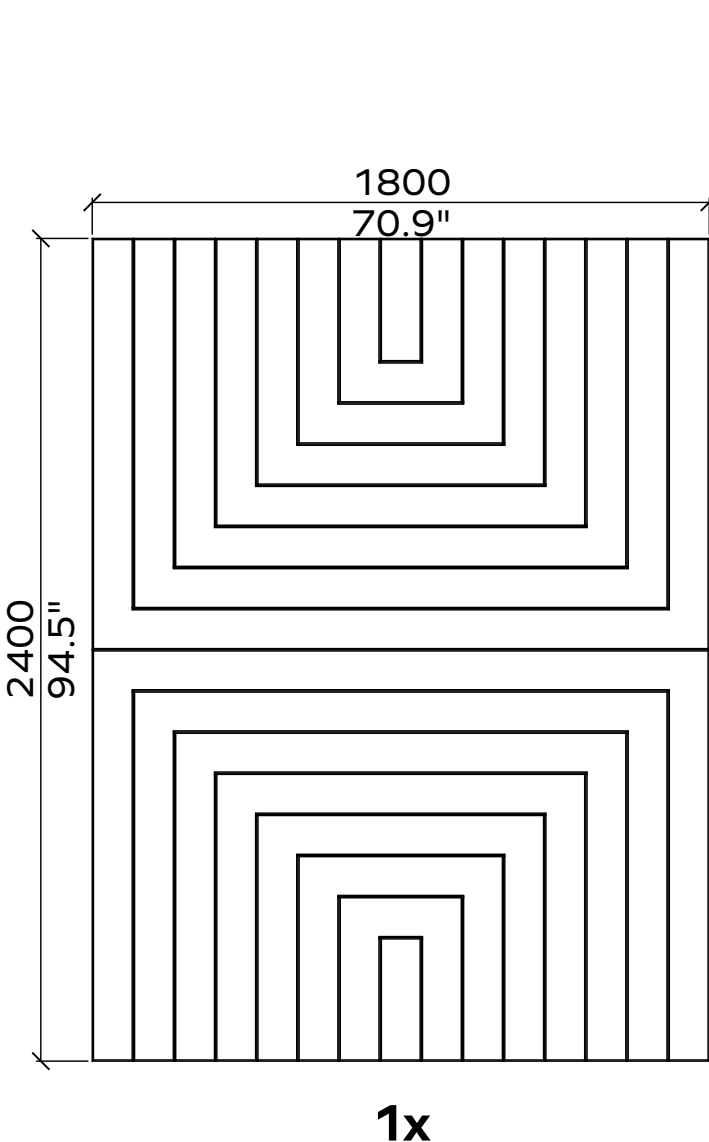

Geometry Information

Maya 24mm

Applicable article numbers

732.24.22.000.00 and .10

Scope of delivery

For each 24mm item you will receive a set of 1x PET panels (in the dimensions below)

Installation

These panels are mounted with a concealed attachment system. For other options contact our consultants.

Maya 12mm

Applicable article numbers

732.12.22.000.00 and .10

Scope of delivery

For each 12mm item you will receive a set of 1x PET panels (in the dimensions below)

Installation

These panels are mounted with a concealed attachment system. For other options contact our consultants.

All dimensions are nominal