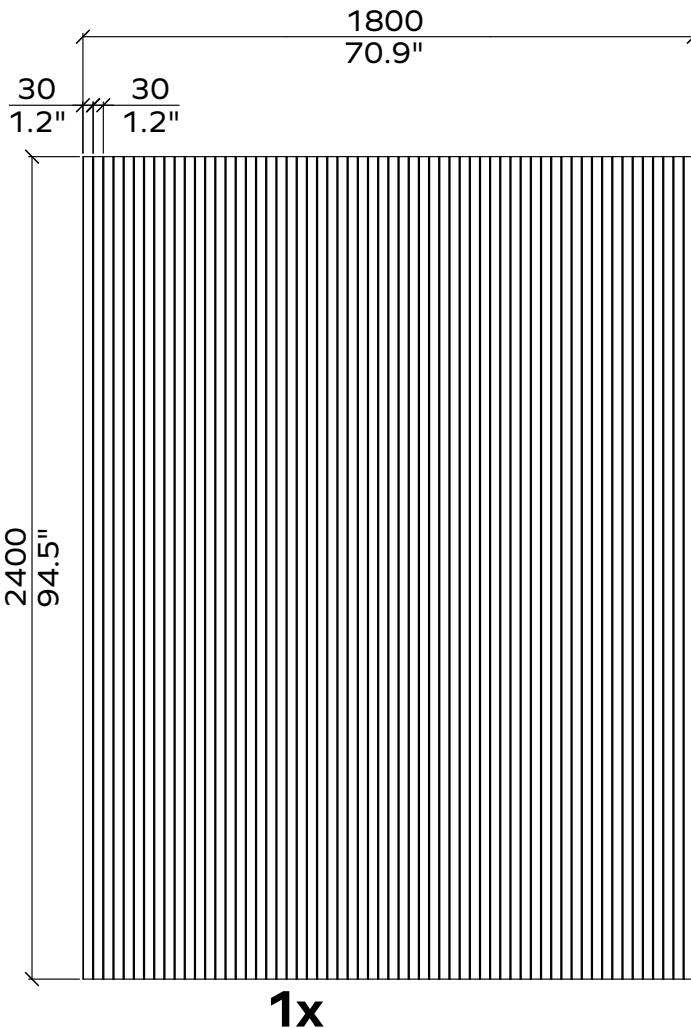

VERTIGO FINE

Geometry Information

Vertigo Fine 24mm

Applicable article numbers

732.24.14.000.00 and .10

Scope of delivery

For each 24mm item you will receive a set of 1x PET panels (in the dimensions below)

Installation

These panels are mounted with a concealed attachment system. For other options contact our consultants.

Vertigo Fine 12mm

Applicable article numbers

732.12.14.000.00 and .10

Scope of delivery

For each 12mm item you will receive a set of 1x PET panels (in the dimensions below)

Installation

These panels are mounted with a concealed attachment system. For other options contact our consultants.

All dimensions are nominal