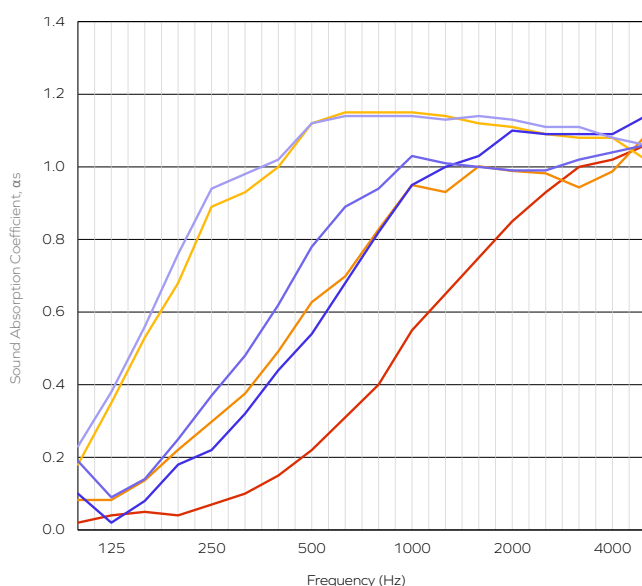

Acoustic Test Results	α_w	SAA	NRC
Archisonic 12mm (no air gap)	0.3 (MH)	0.42	0.45
Archisonic 12mm (50mm air gap)	0.5 (MH)	0.70	0.70
Archisonic 12mm (50mm insulation)	1.00	1.00	0.95
Archisonic 24mm (no air gap)	0.55 (MH)	0.70	0.70
Archisonic 24mm (50mm air gap)	0.65 (MH)	0.78	0.80
Archisonic 24mm (50mm insulation)	1.00	1.00	1.00

The NRC rating is calculated as the average of the absorption coefficients measured at frequencies of 250Hz, 500Hz, 1000Hz and 2000Hz and round to the nearest 0.05. SAA rating is calculated as the average of the sound absorption coefficients of a material for the twelve one-third octave bands from 200Hz through 2500Hz and rounded off to the nearest 0.01.

Acoustic Performance

Frequency (Hz)		125	250	500	1000	2000	4000
Archisonic 12mm (no air gap)	α_p	0.05	0.05	0.25	0.55	0.85	1.00
Archisonic 12mm (50mm air gap)	α_p	0.10	0.30	0.60	0.90	1.00	1.00
Archisonic 12mm (50mm insulation)	α_p	0.35	0.85	1.00	1.00	1.00	1.00
Archisonic 24mm (no air gap)	α_p	0.05	0.25	0.55	0.90	1.00	1.00
Archisonic 24mm (50mm air gap)	α_p	0.15	0.35	0.75	1.00	1.00	1.00
Archisonic 24mm (50mm insulation)	α_p	0.40	0.90	1.00	1.00	1.00	1.00

- Archisonic 12mm (no air gap)
- Archisonic 12mm (50mm air gap)
- Archisonic 12mm (50mm insulation)
- Archisonic 24mm (no air gap)
- Archisonic 24mm (50mm air gap)
- Archisonic 24mm (50mm insulation)

The table represents the practical sound absorption coefficient (α_p) in accordance with ISO 11654. The graph represents the sound absorption coefficients (α_s) in the third octave band center frequencies in accordance with ISO 354. Measurement used Pink Noise as excitation signal in a reverberant room.