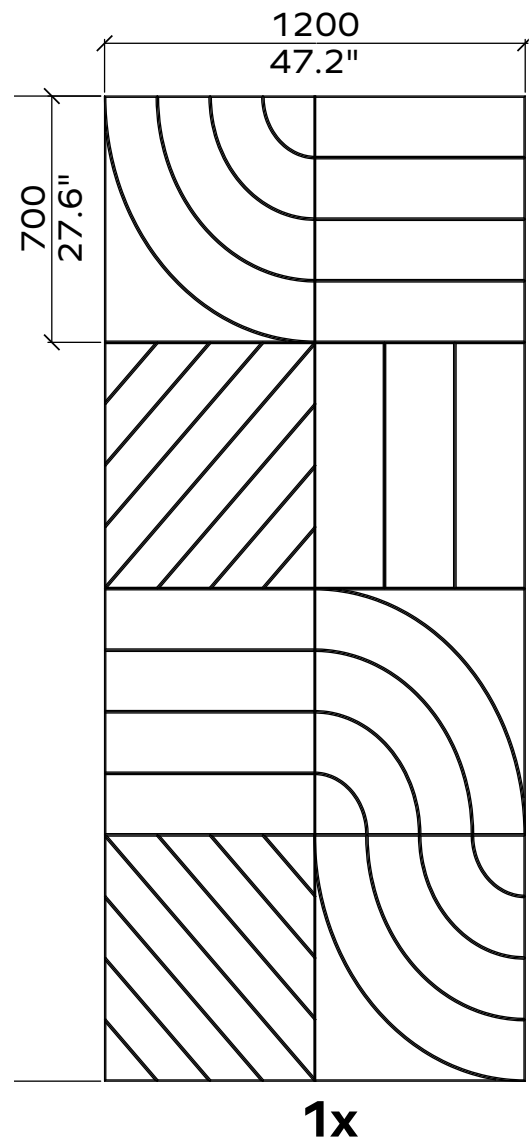

FLOW

Geometry Information

Flow 24mm

Applicable article numbers

732.24.11.000.00 and .10

Scope of delivery

For each 24mm item you will receive a set of 1x PET panels (in the dimensions below)

Installation

These panels are mounted with a concealed attachment system. For other options contact our consultants.

Flow 12mm

Applicable article numbers

732.12.11.000.00 and .10

Scope of delivery

For each 12mm item you will receive a set of 1x PET panels (in the dimensions below)

Installation

These panels are mounted with a concealed attachment system. For other options contact our consultants.