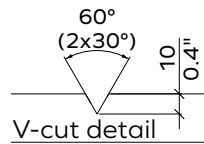

VERTIGO IRREGULAR

Geometry Information

Custom solutions available

Vertigo Irregular 24mm

Applicable article numbers

732.24.15.000.00 and .10

Scope of delivery

For each 24mm item you will receive a set of 1x PET panels (in the dimensions below)

Installation

These panels are mounted with a concealed attachment system. For other options contact our consultants.

Vertigo Irregular 12mm

Applicable article numbers

732.12.15.000.00 and .10

Scope of delivery

For each 12mm item you will receive a set of 1x PET panels (in the dimensions below)

Installation

These panels are mounted with a concealed attachment system. For other options contact our consultants.

1x