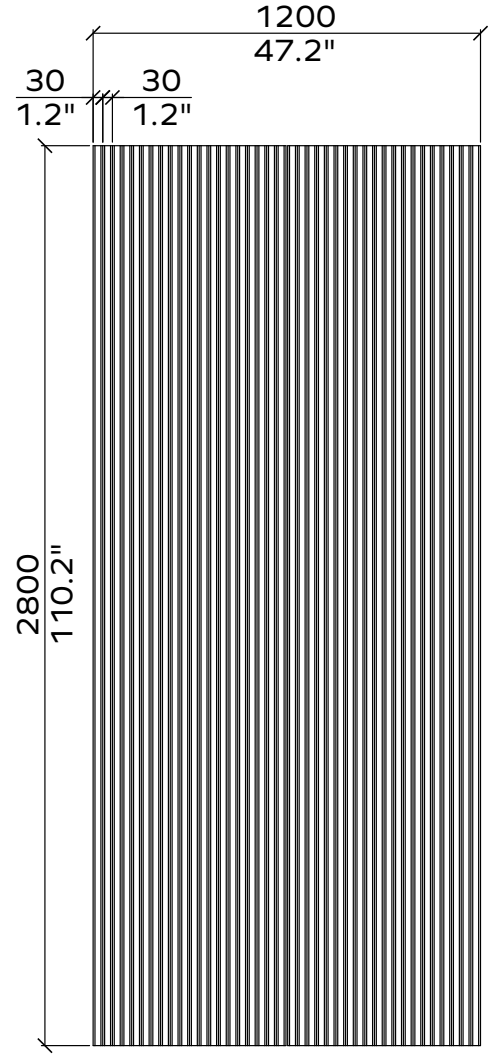

1x

All dimensions are nominal