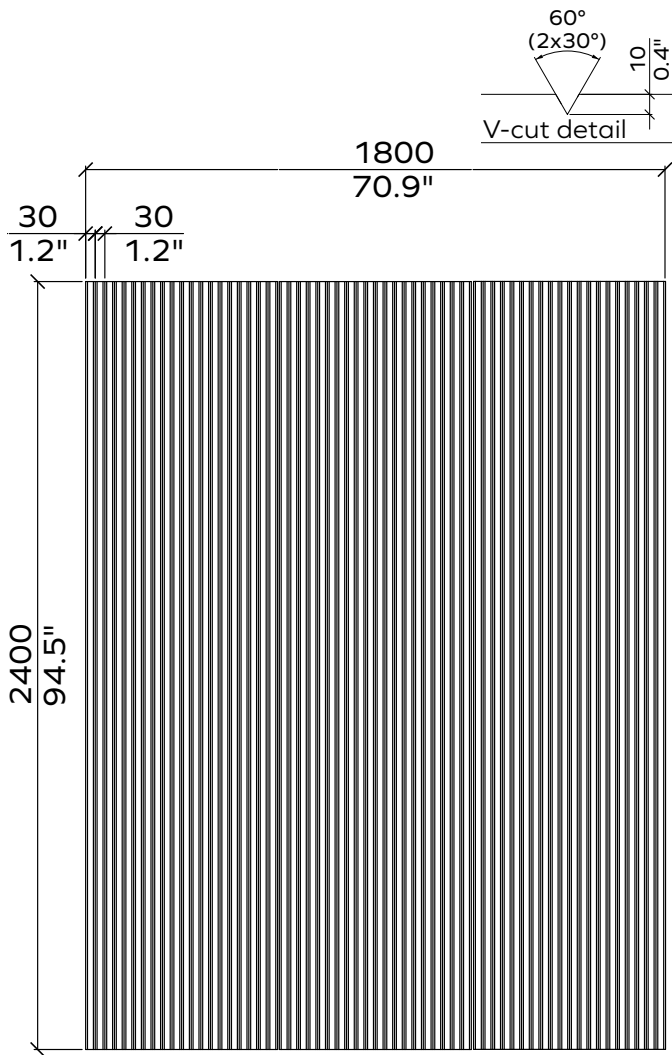

Geometry Information

Vertigo 24mm

Applicable article numbers

732.24.13.000.00 and .10

Scope of delivery

For each 24mm item you will receive a set of 1x PET panels (in the dimensions below)

Installation

These panels are mounted with a concealed attachment system. For other options contact our consultants.

Vertigo 12mm

Applicable article numbers

732.12.13.000.00 and .10

Scope of delivery

For each 12mm item you will receive a set of 1x PET panels (in the dimensions below)

Installation

These panels are mounted with a concealed attachment system. For other options contact our consultants.

1x