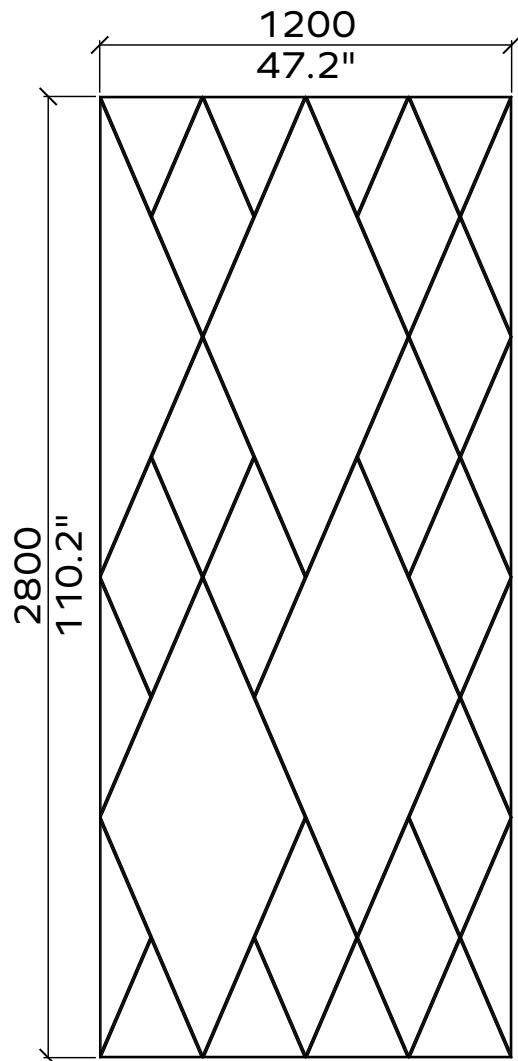

1x

All dimensions are nominal