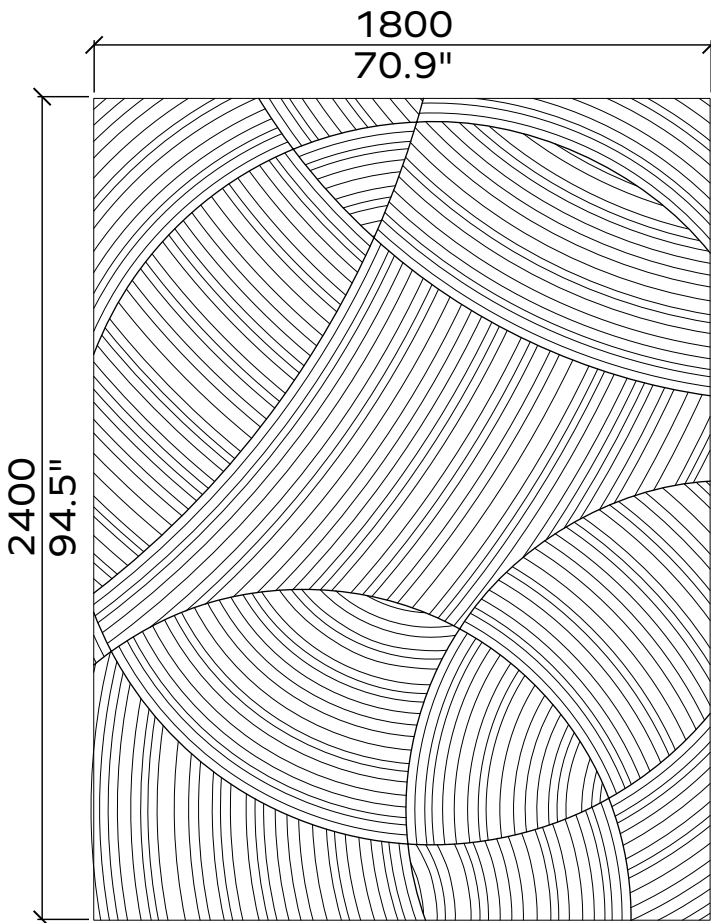

1x

1x

All dimensions are nominal

TAPIS

Patterns 24mm

01

02

03