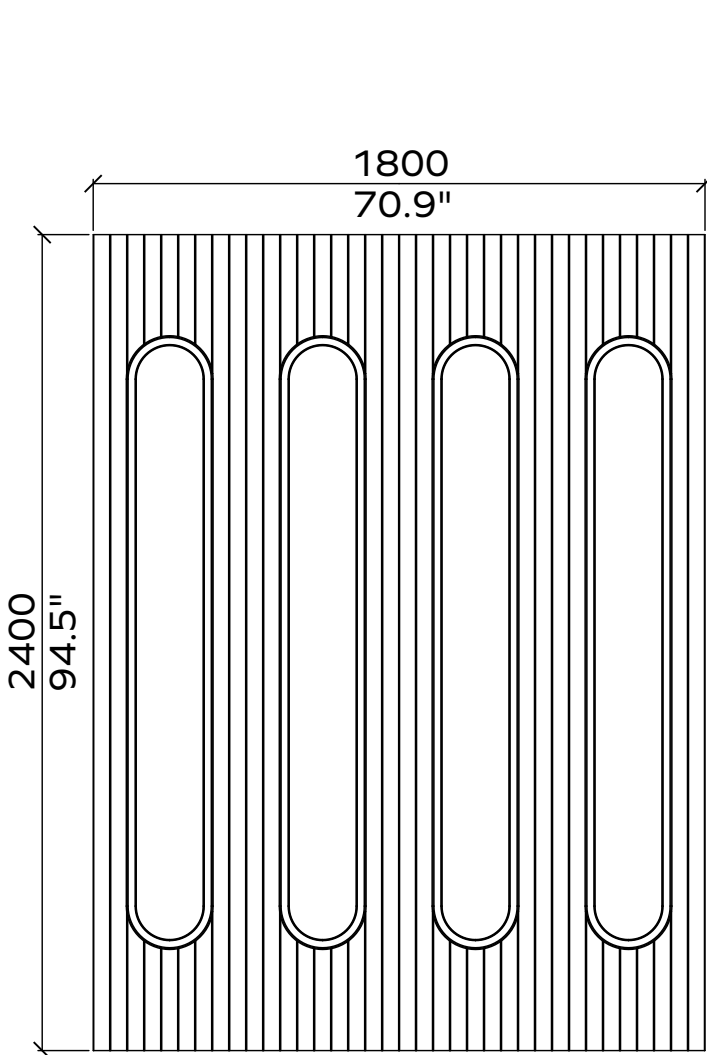

COTTAGE

Custom solutions available

Geometry Information

Cottage 24mm

Applicable article numbers

732.24.24.000.00 and .10

Scope of delivery

For each 24mm item you will receive a set of 1x PET panels (in the dimensions below)

Installation

These panels are mounted with a concealed attachment system. For other options contact our consultants.

Cottage 12mm

Applicable article numbers

732.12.24.000.00 and .10

Scope of delivery

For each 12mm item you will receive a set of 1x PET panels (in the dimensions below)

Installation

These panels are mounted with a concealed attachment system. For other options contact our consultants.

1x