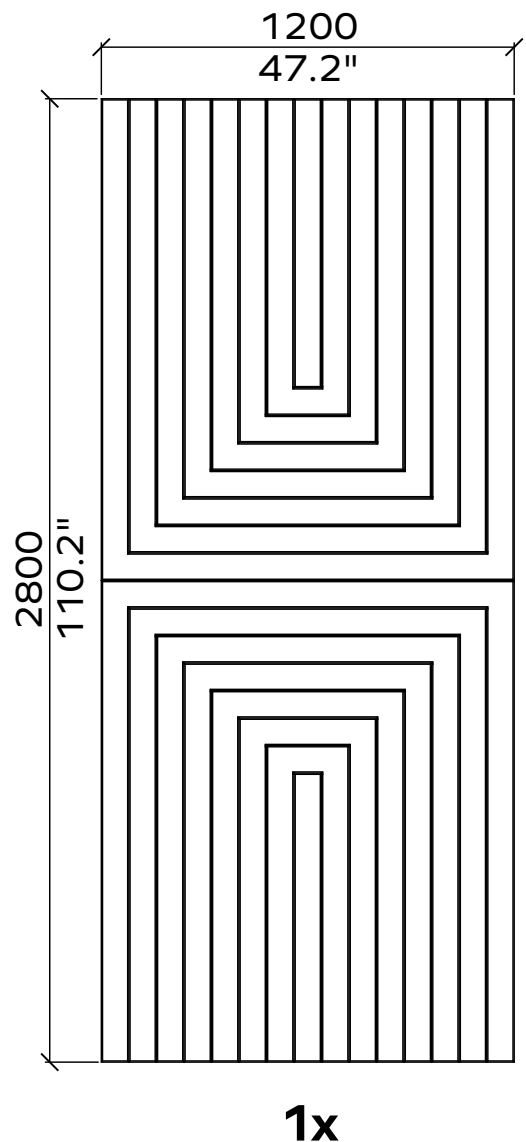

Geometry Information

Maya 24mm

Applicable article numbers

732.24.22.000.00 and .10

Scope of delivery

For each 24mm item you will receive a set of 1x PET panels (in the dimensions below)

Installation

These panels are mounted with a concealed attachment system. For other options contact our consultants.

Maya 12mm

Applicable article numbers

732.12.22.000.00 and .10

Scope of delivery

For each 12mm item you will receive a set of 1x PET panels (in the dimensions below)

Installation

These panels are mounted with a concealed attachment system. For other options contact our consultants.

All dimensions are nominal