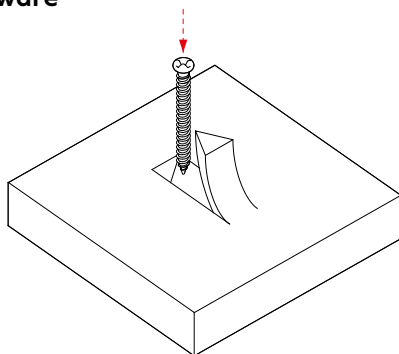

3 Install hardware