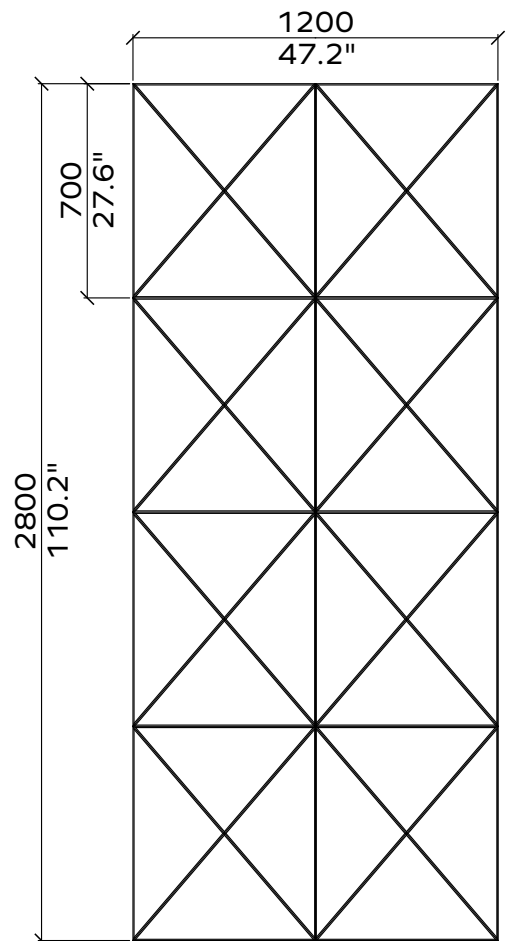

1x

All dimensions are nominal