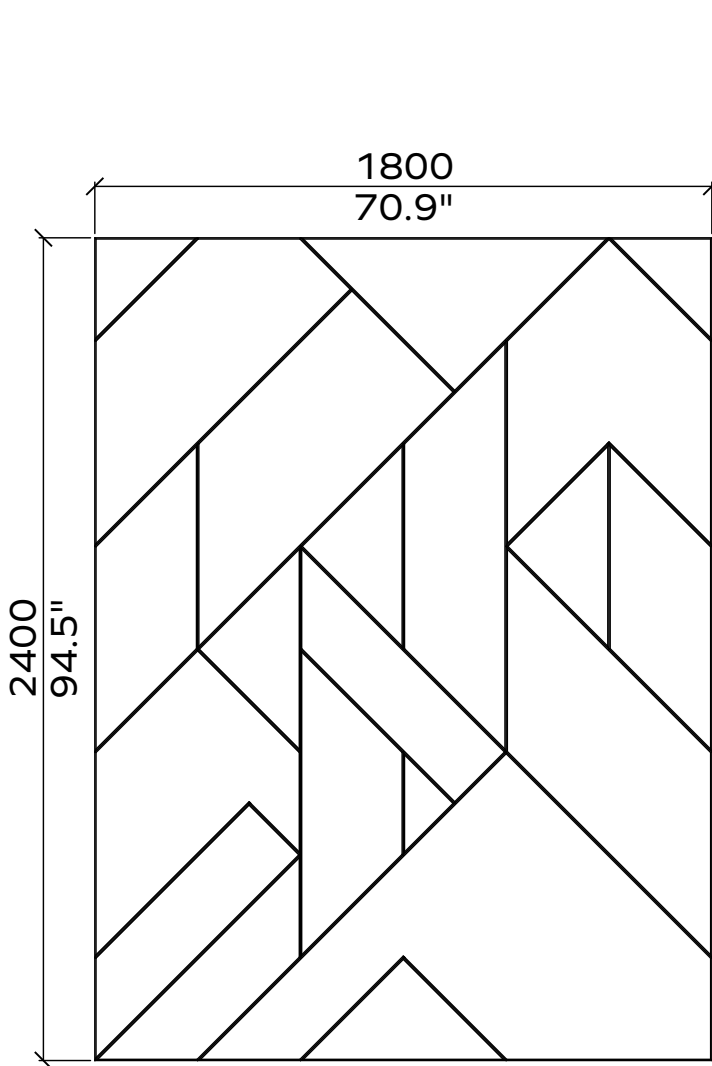

All dimensions are nominal

FLOW

Geometry Information

Flow 24mm

Applicable article numbers

732.24.11.000.00 and .10

Scope of delivery

For each 24mm item you will receive a set of 1x PET panels (in the dimensions below)

1x

1x

All dimensions are nominal

Geometry Information

Gatsby 24mm

Applicable article numbers

732.24.19.000.00 and .10

Scope of delivery