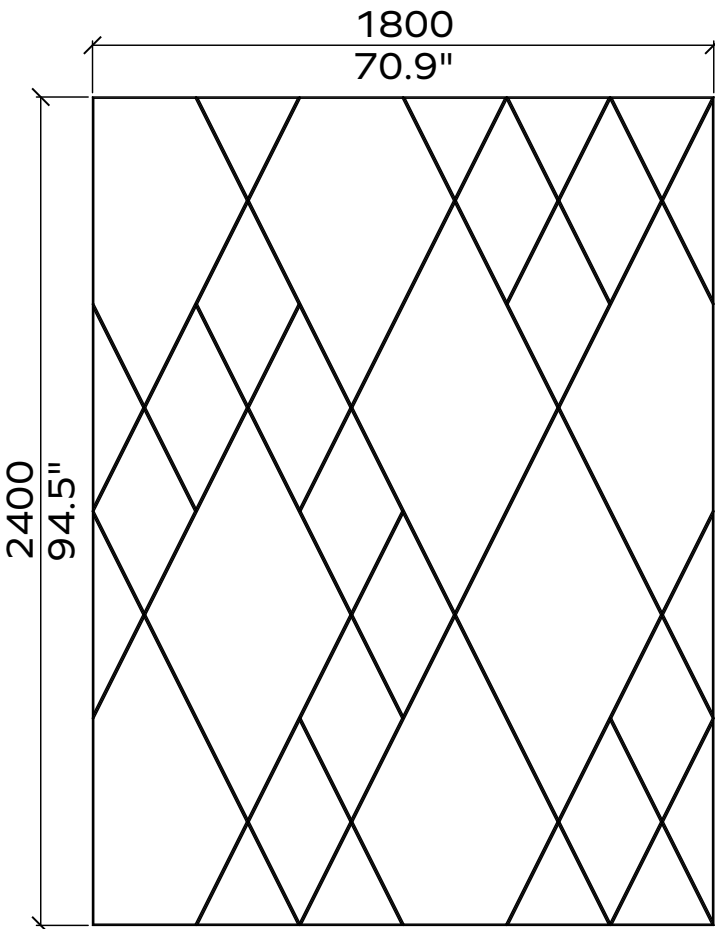

Geometry Information

Prisma 24mm

Applicable article numbers

732.24.16.000.00 and .10

Scope of delivery

For each 24mm item you will receive a set of 1x PET panels (in the dimensions below)

Installation

These panels are mounted with a concealed attachment system. For other options contact our consultants.

1x

Prisma 12mm

Applicable article numbers

732.12.16.000.00 and .10

Scope of delivery

For each 12mm item you will receive a set of 1x PET panels (in the dimensions below)

Installation

These panels are mounted with a concealed attachment system. For other options contact our consultants.