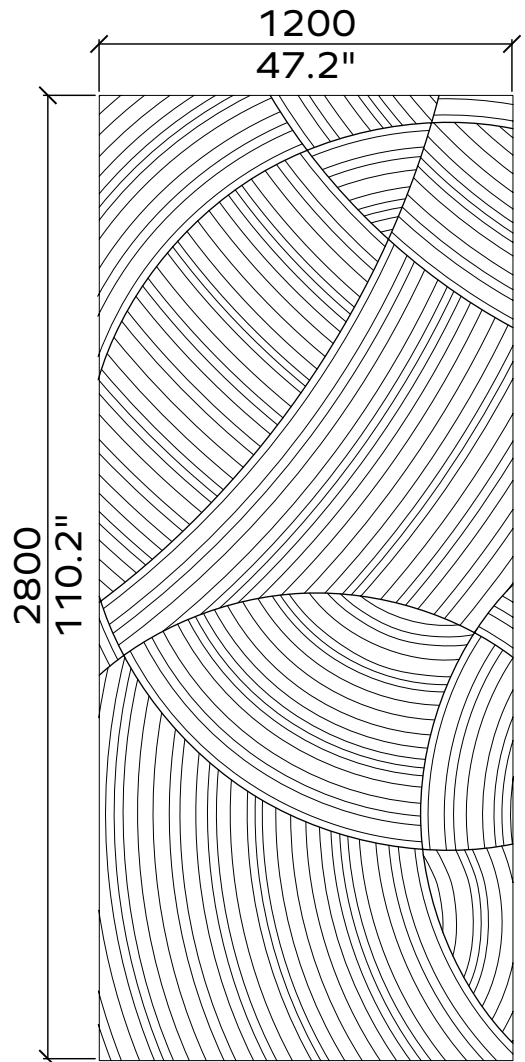

1x

1x

All dimensions are nominal

TAPIS

Patterns 24mm

01

02

03