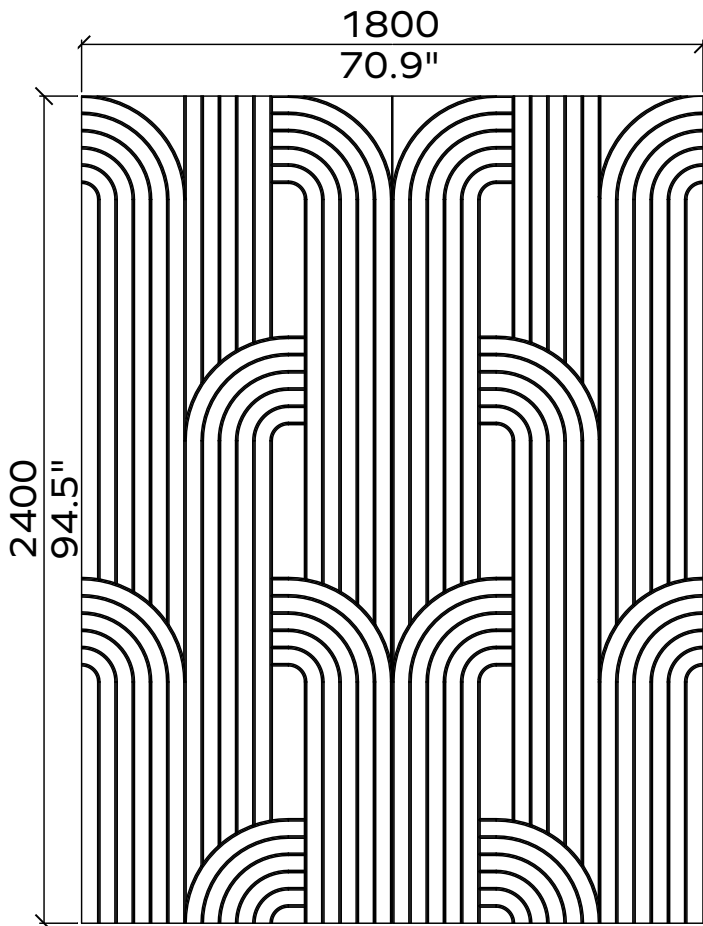

Geometry Information

Fon 24mm

Applicable article numbers

732.24.25.000.00 and .10

Scope of delivery

For each 24mm item you will receive a set of 1x PET panels (in the dimensions below)

Installation

These panels are mounted with a concealed attachment system. For other options contact our consultants.

Fon 12mm

Applicable article numbers

732.12.25.000.00 and .10

Scope of delivery

For each 12mm item you will receive a set of 1x PET panels (in the dimensions below)

Installation

These panels are mounted with a concealed attachment system. For other options contact our consultants.

1x