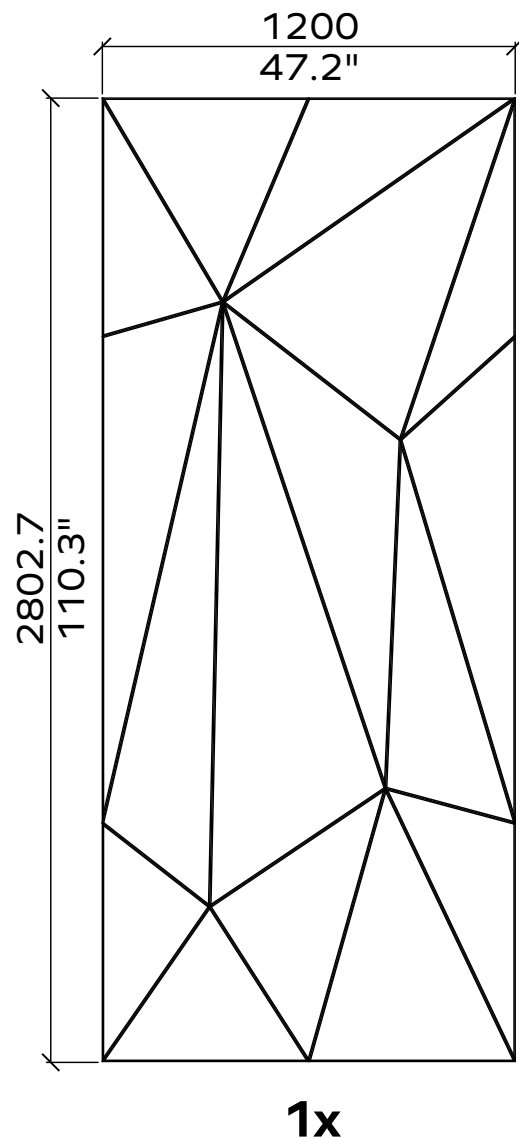

Geometry Information

Facet 24mm

Applicable article numbers

732.24.17.000.00 and .10

Scope of delivery

For each 24mm item you will receive a set of 1x PET panels (in the dimensions below)

Installation

These panels are mounted with a concealed attachment system. For other options contact our consultants.

Facet 12mm

Applicable article numbers

732.12.17.000.00 and .10

Scope of delivery

For each 12mm item you will receive a set of 1x PET panels (in the dimensions below)

Installation

These panels are mounted with a concealed attachment system. For other options contact our consultants.

All dimensions are nominal