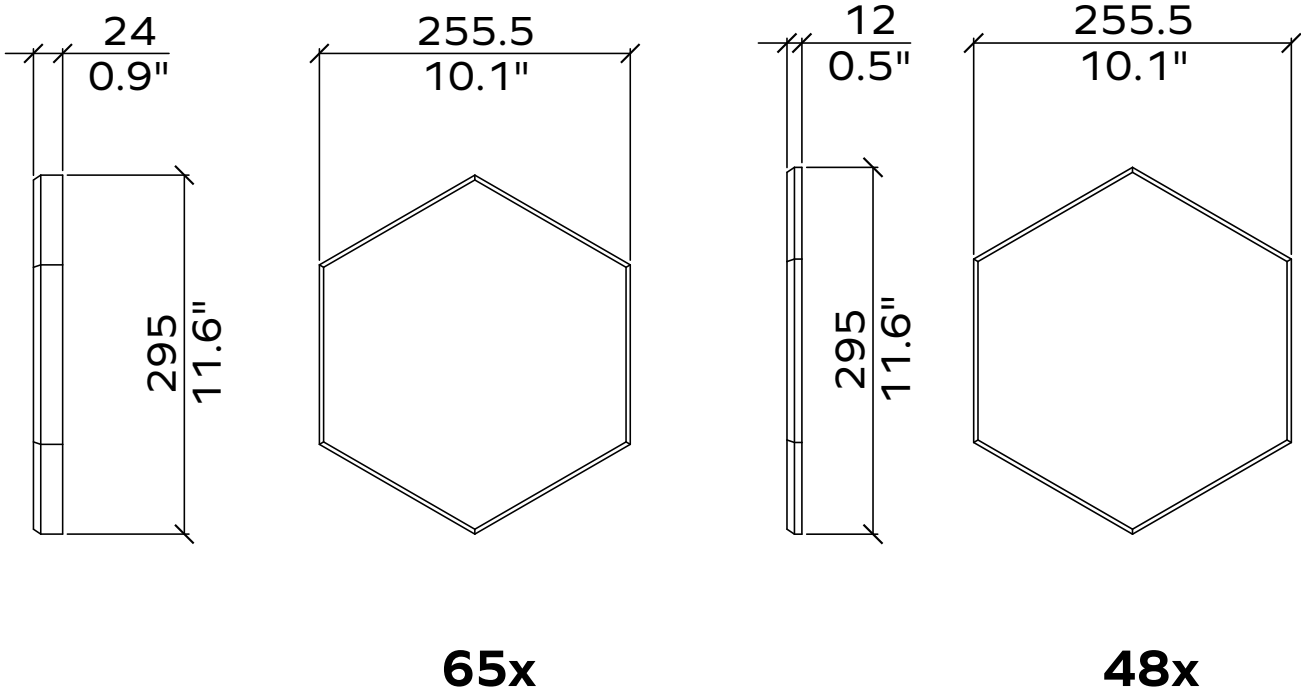

Applicable article numbers

731.24.11-31.000.00 and .10
 731.12.11-31.000.00 and .10
 732.24.10-32.000.00 and .10
 732.12.10-32.000.00 and .10

Total Dimensions¹	24mm / 12 mm	0.9" / 0.5"
Height	2400mm / 2800mm	95" / 110"
Width	1800mm / 1200mm	71" / 47"

1x

1x

All dimensions are nominal

HEXAGON

Custom solutions available

Geometry Information

Hexagon 24mm

Applicable article numbers

Hexagon 12mm

Applicable article numbers

731.12.20.000.00 and .10

Scope of delivery

For each 12mm item you will receive a set of 48x PET panels (in the dimensions below)

Installation

These panels are mounted with a concealed attachment system. For other options contact our consultants.

All dimensions are nominal

FLOW

Geometry Information

Flow 24mm

Applicable article numbers

732.24.11.000.00 and .10

Scope of delivery

For each 24mm item you will receive a set of 1x PET panels (in the dimensions below)