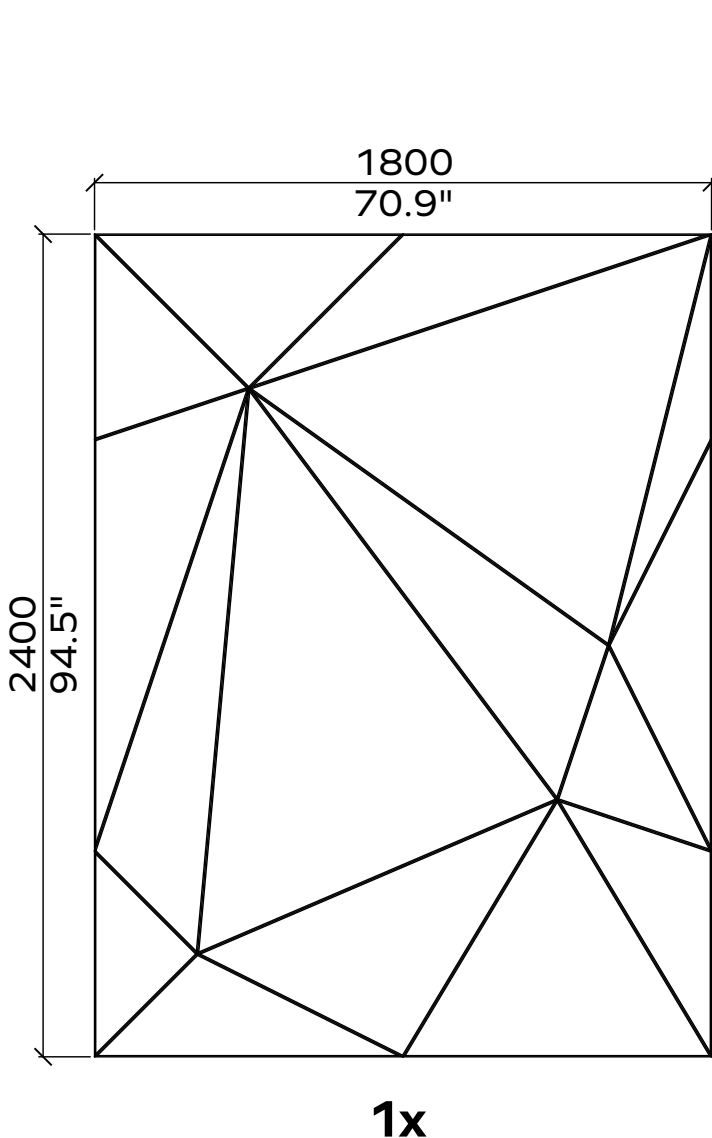

Geometry Information

Facet 24mm

Applicable article numbers

732.24.17.000.00 and .10

Scope of delivery

For each 24mm item you will receive a set of 1x PET panels (in the dimensions below)

Installation

These panels are mounted with a concealed attachment system. For other options contact our consultants.

Facet 12mm

Applicable article numbers

732.12.17.000.00 and .10

Scope of delivery

For each 12mm item you will receive a set of 1x PET panels (in the dimensions below)

Installation

These panels are mounted with a concealed attachment system. For other options contact our consultants.

All dimensions are nominal