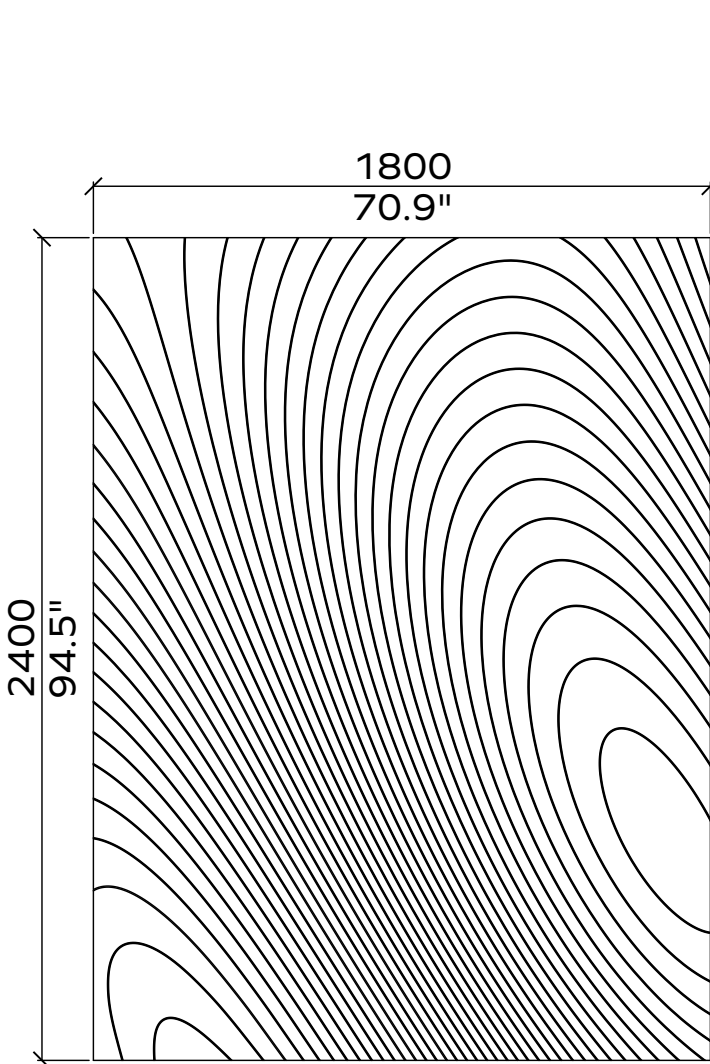

CONTOUR

Geometry Information

Contour 24mm

Applicable article numbers

732.24.20.000.00 and .10

Scope of delivery

For each 24mm item you will receive a set of 1x PET panels (in the dimensions below)

Installation

These panels are mounted with a concealed attachment system. For other options contact our consultants.

Contour 12mm

Applicable article numbers

732.12.20.000.00 and .10

Scope of delivery

For each 12mm item you will receive a set of 1x PET panels (in the dimensions below)

Installation

These panels are mounted with a concealed attachment system. For other options contact our consultants.

1x