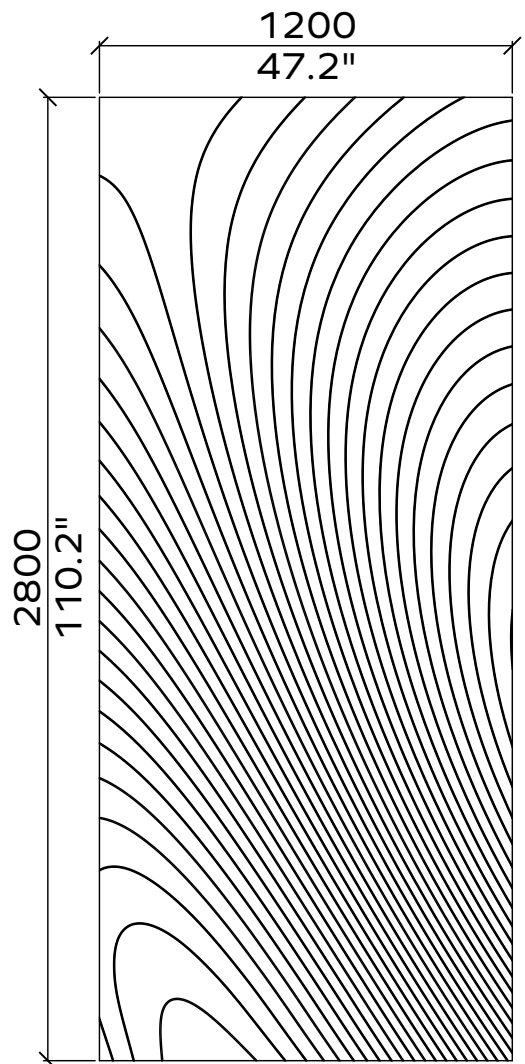

1x

All dimensions are nominal