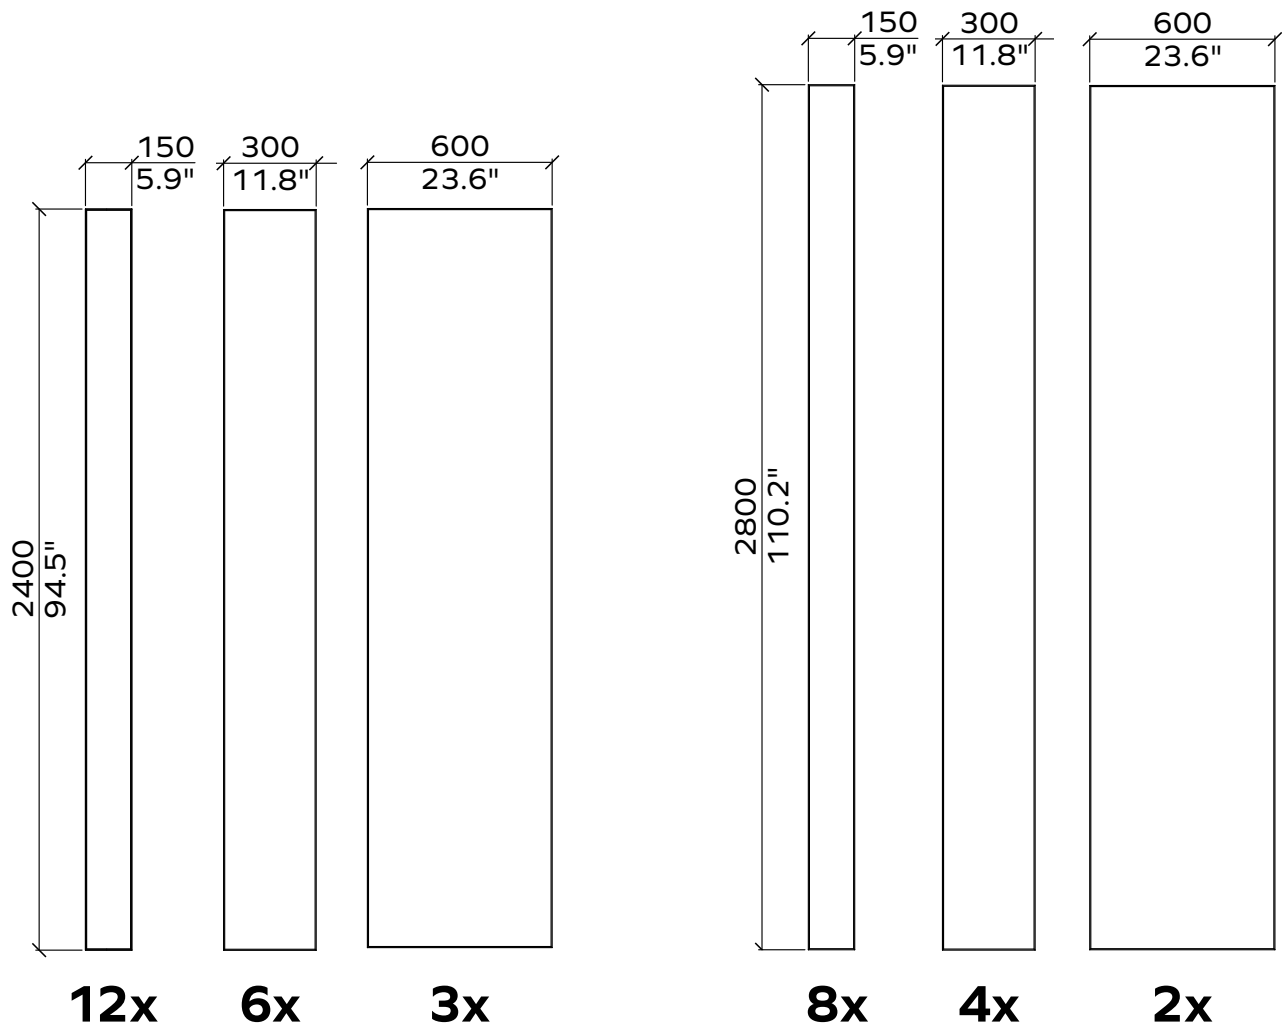

Geometry Information

Tabula 24mm

Applicable article numbers

731.24.10.000.00 and .10
731.24.11.000.00 and .10
731.24.12.000.00 and .10

Scope of delivery

For each 24mm item you will receive a set PET panels (in the dimensions below).

Installation

These panels are mounted with a concealed attachment system. For other options contact our consultants.

Tabula 12mm

Applicable article numbers

731.12.10.000.00 and .10
731.12.11.000.00 and .10
731.12.12.000.00 and .10

Scope of delivery

For each 12mm item you will receive a set of PET panels (in the dimensions below).

Installation

These panels are mounted with a concealed attachment system. For other options contact our consultants.