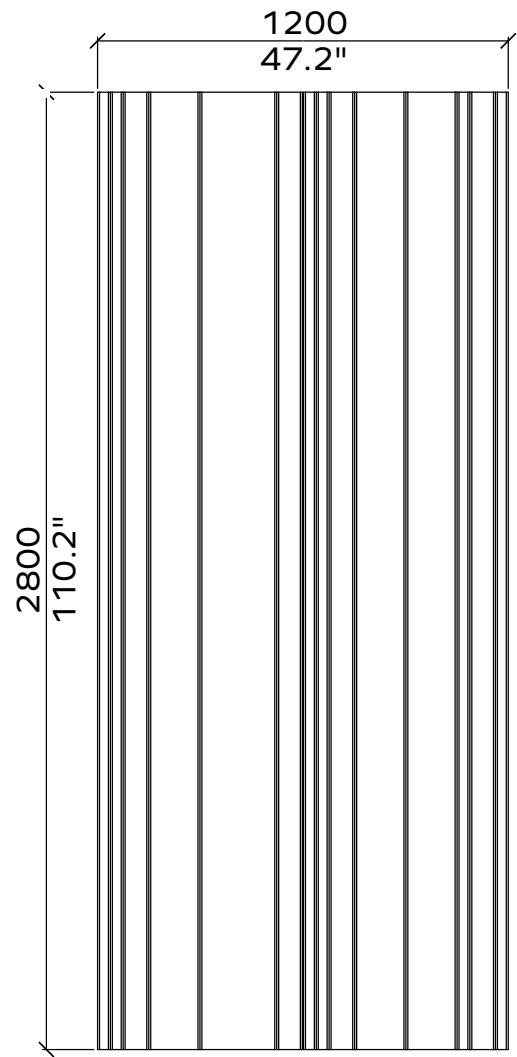

1x

All dimensions are nominal

Geometry Information

Tabula 24mm

Applicable article numbers

731.24.10.000.00 and .10
 731.24.11.000.00 and .10
 731.24.12.000.00 and .10

Scope of delivery

For each 24mm item you will receive a set PET panels (in the dimensions below).

Geometry Information

Fishbone 24mm

Applicable article numbers

731.24.21.000.00 and .10

Scope of delivery

For each 24mm item you will receive a set of 1x PET panels (in the dimensions below)

Installation

These panels are mounted with a concealed attachment system. For other options contact our consultants.

All dimensions are nominal

FLOW

Geometry Information

Flow 24mm

Applicable article numbers

732.24.11.000.00 and .10

Scope of delivery

For each 24mm item you will receive a set of 1x PET panels (in the dimensions below)

1x

1x

All dimensions are nominal

Geometry Information

Prisma 24mm

Applicable article numbers

732.24.16.000.00 and .10

Scope of delivery