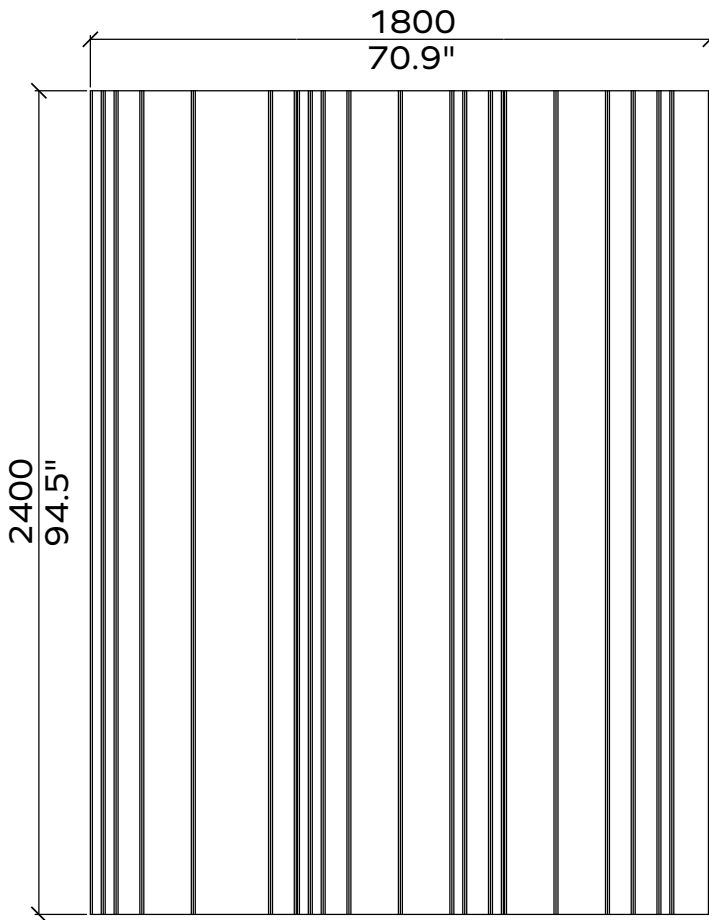

VERTIGO IRREGULAR

Geometry Information

Custom solutions available

Vertigo Irregular 24mm

Applicable article numbers

732.24.15.000.00 and .10

Scope of delivery

For each 24mm item you will receive a set of 1x PET panels (in the dimensions below)

Installation

These panels are mounted with a concealed attachment system. For other options contact our consultants.

Vertigo Irregular 12mm

Applicable article numbers

732.12.15.000.00 and .10

Scope of delivery

For each 12mm item you will receive a set of 1x PET panels (in the dimensions below)

Installation

These panels are mounted with a concealed attachment system. For other options contact our consultants.

1x