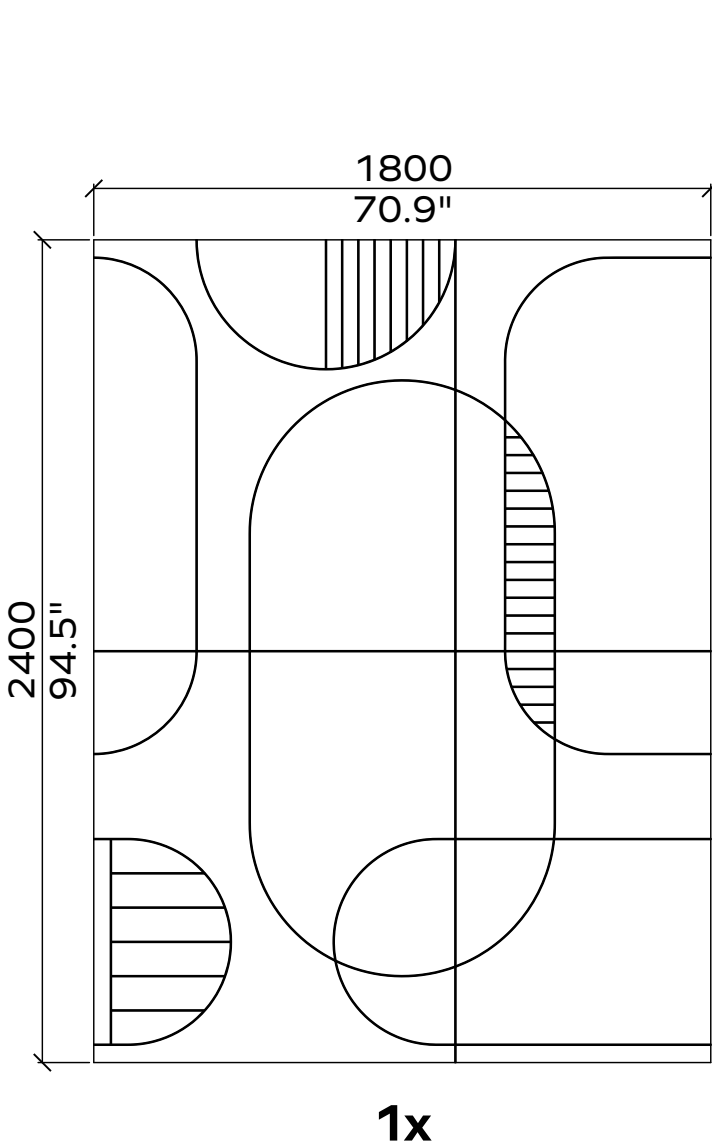

Geometry Information

Vela 24mm

Applicable article numbers

732.24.28.000.00 and .10

Scope of delivery

For each 24mm item you will receive a set of 1x PET panels (in the dimensions below)

Installation

These panels are mounted with a concealed attachment system. For other options contact our consultants.

Vela 12mm

Applicable article numbers

732.12.28.000.00 and .10

Scope of delivery

For each 12mm item you will receive a set of 1x PET panels (in the dimensions below)

Installation

These panels are mounted with a concealed attachment system. For other options contact our consultants.

All dimensions are nominal