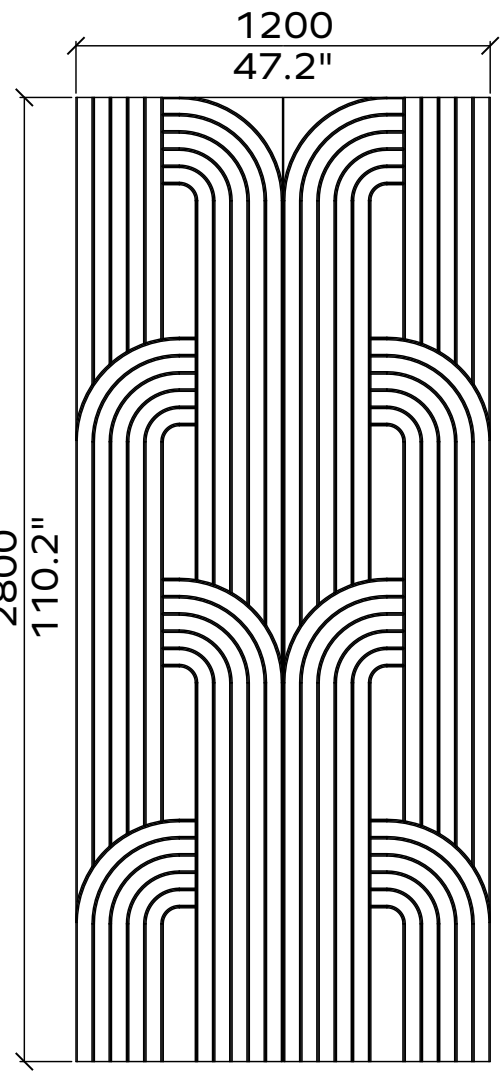

1x

All dimensions are nominal