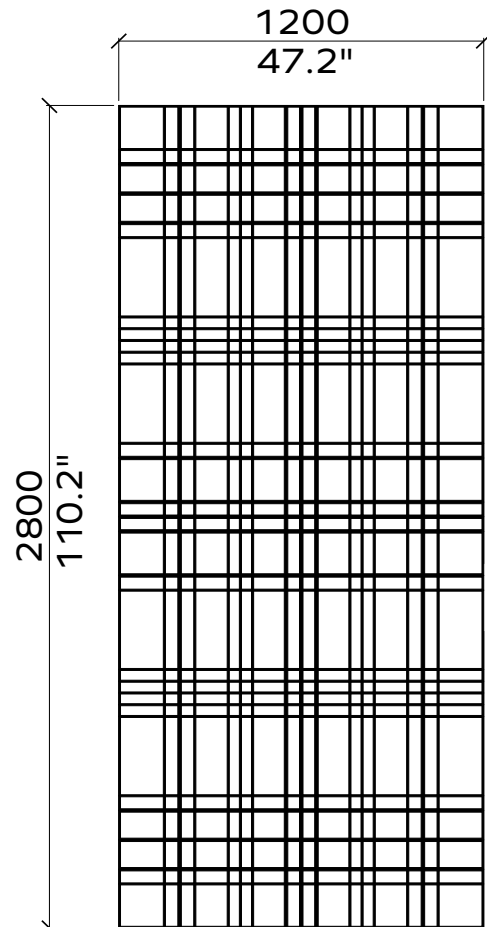

Applicable article numbers

731.24.11-31.000.00 and .10
 731.12.11-31.000.00 and .10
 732.24.10-32.000.00 and .10
 732.12.10-32.000.00 and .10

Total Dimensions¹	24mm / 12 mm	0.9" / 0.5"
Height	2400mm / 2800mm	95" / 110"
Width	1800mm / 1200mm	71" / 47"

1x

All dimensions are nominal

Geometry Information

Tabula 24mm

Applicable article numbers

731.24.10.000.00 and .10
 731.24.11.000.00 and .10
 731.24.12.000.00 and .10

Scope of delivery

For each 24mm item you will receive a set PET panels (in the dimensions below).