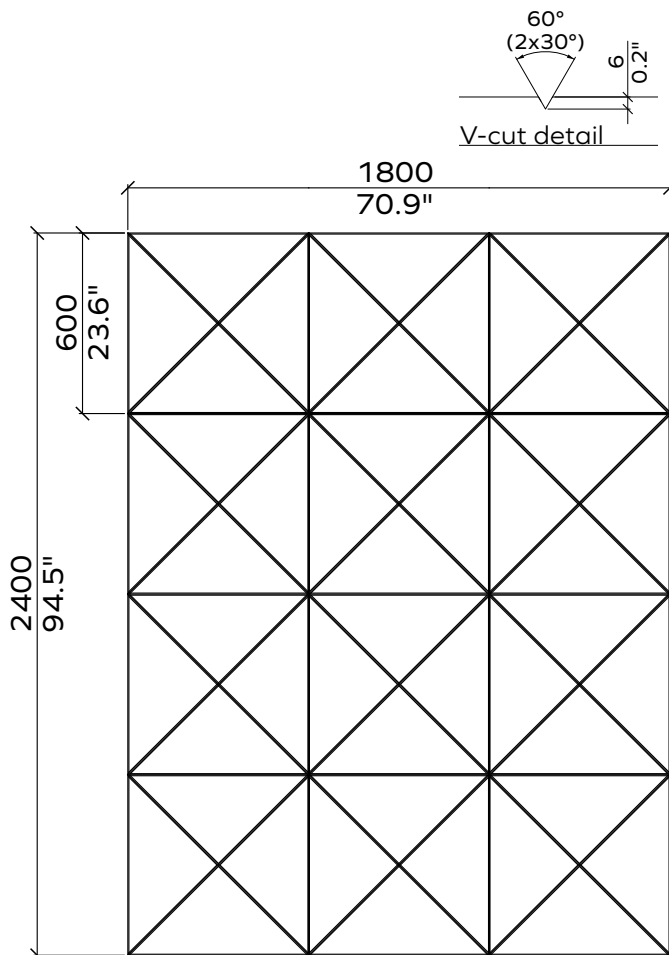

Geometry Information

Kingscross 24mm

Applicable article numbers

732.24.12.000.00 and .10

Scope of delivery

For each 24mm item you will receive a set of 1x PET panels (in the dimensions below)

Installation

These panels are mounted with a concealed attachment system. For other options contact our consultants.

Kingscross 12mm

Applicable article numbers

732.12.12.000.00 and .10

Scope of delivery

For each 12mm item you will receive a set of 1x PET panels (in the dimensions below)

Installation

These panels are mounted with a concealed attachment system. For other options contact our consultants.

1x