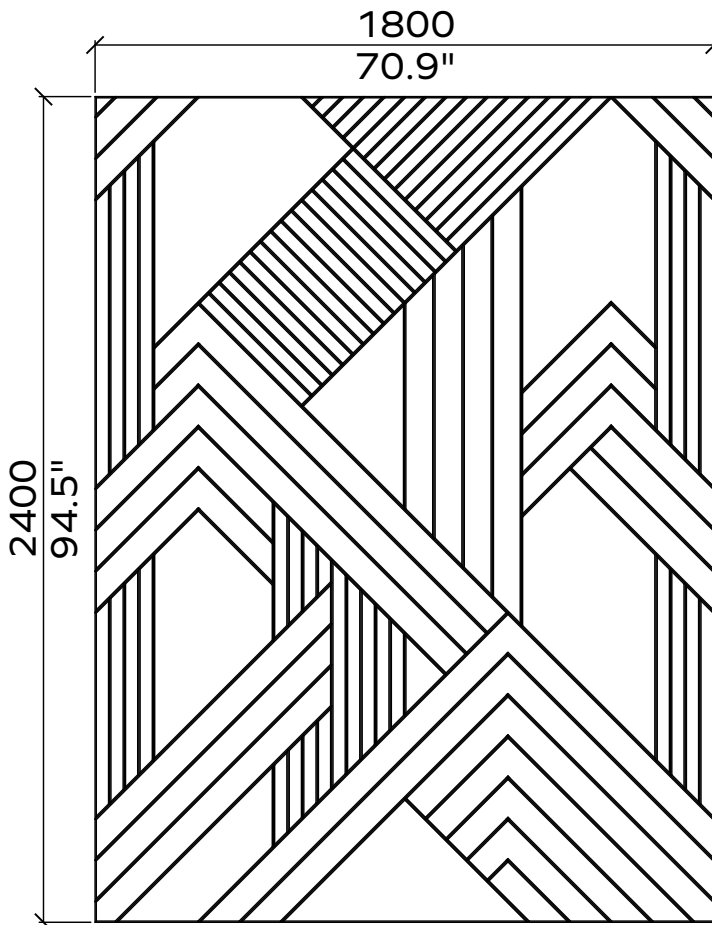

Geometry Information

Gatsby 24mm

Applicable article numbers

732.24.19.000.00 and .10

Scope of delivery

For each 24mm item you will receive a set of 1x PET panels (in the dimensions below)

Installation

These panels are mounted with a concealed attachment system. For other options contact our consultants.

Gatsby 12mm

Applicable article numbers

732.12.19.000.00 and .10

Scope of delivery

For each 12mm item you will receive a set of 1x PET panels (in the dimensions below)

Installation

These panels are mounted with a concealed attachment system. For other options contact our consultants.

1x