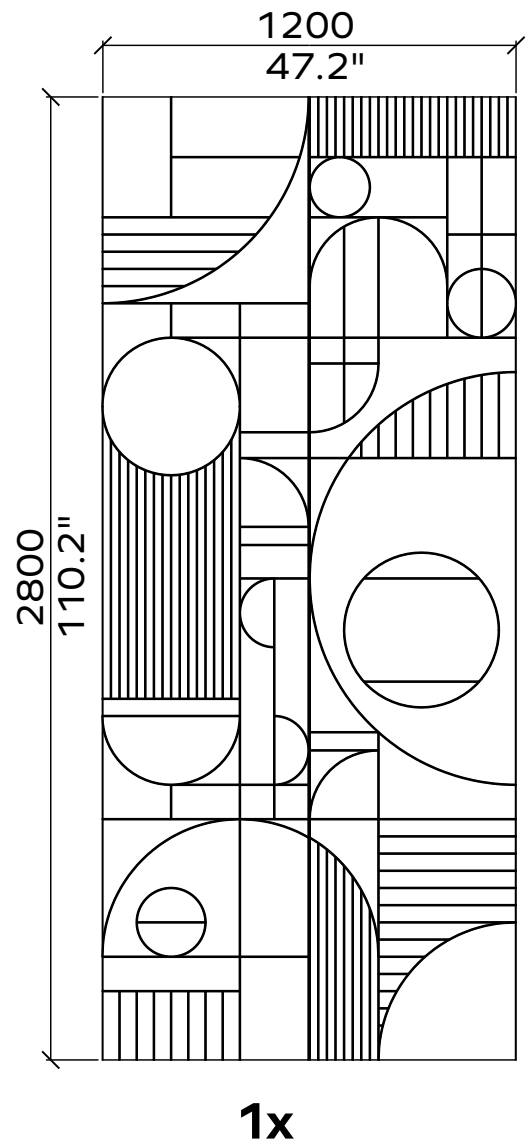

Geometry Information

Bau 24mm

Applicable article numbers

732.24.27.000.00 and .10

Scope of delivery

For each 24mm item you will receive a set of 1x PET panels (in the dimensions below)

Installation

These panels are mounted with a concealed attachment system. For other options contact our consultants.

Bau 12mm

Applicable article numbers

732.12.27.000.00 and .10

Scope of delivery

For each 12mm item you will receive a set of 1x PET panels (in the dimensions below)

Installation

These panels are mounted with a concealed attachment system. For other options contact our consultants.

All dimensions are nominal