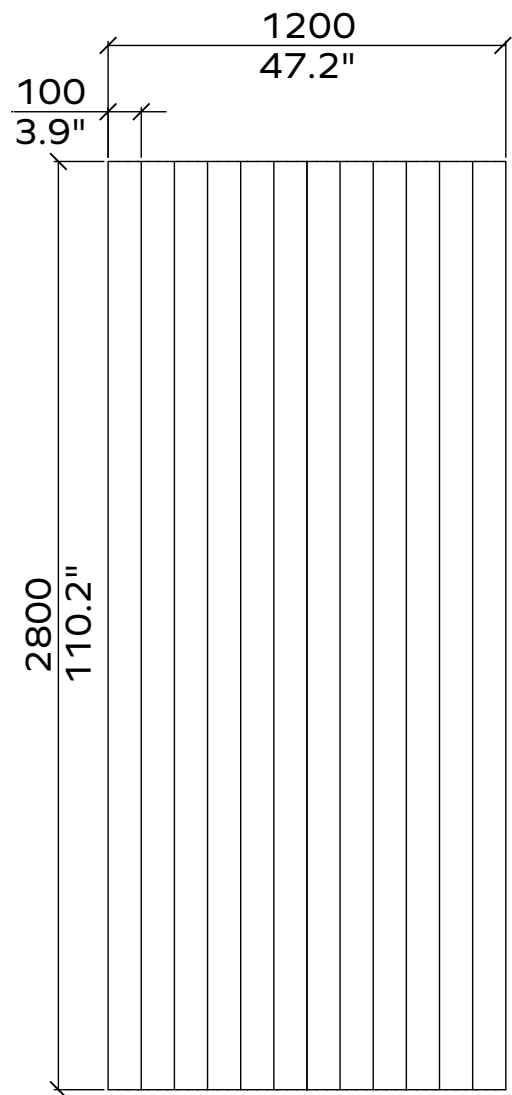

1x

All dimensions are nominal