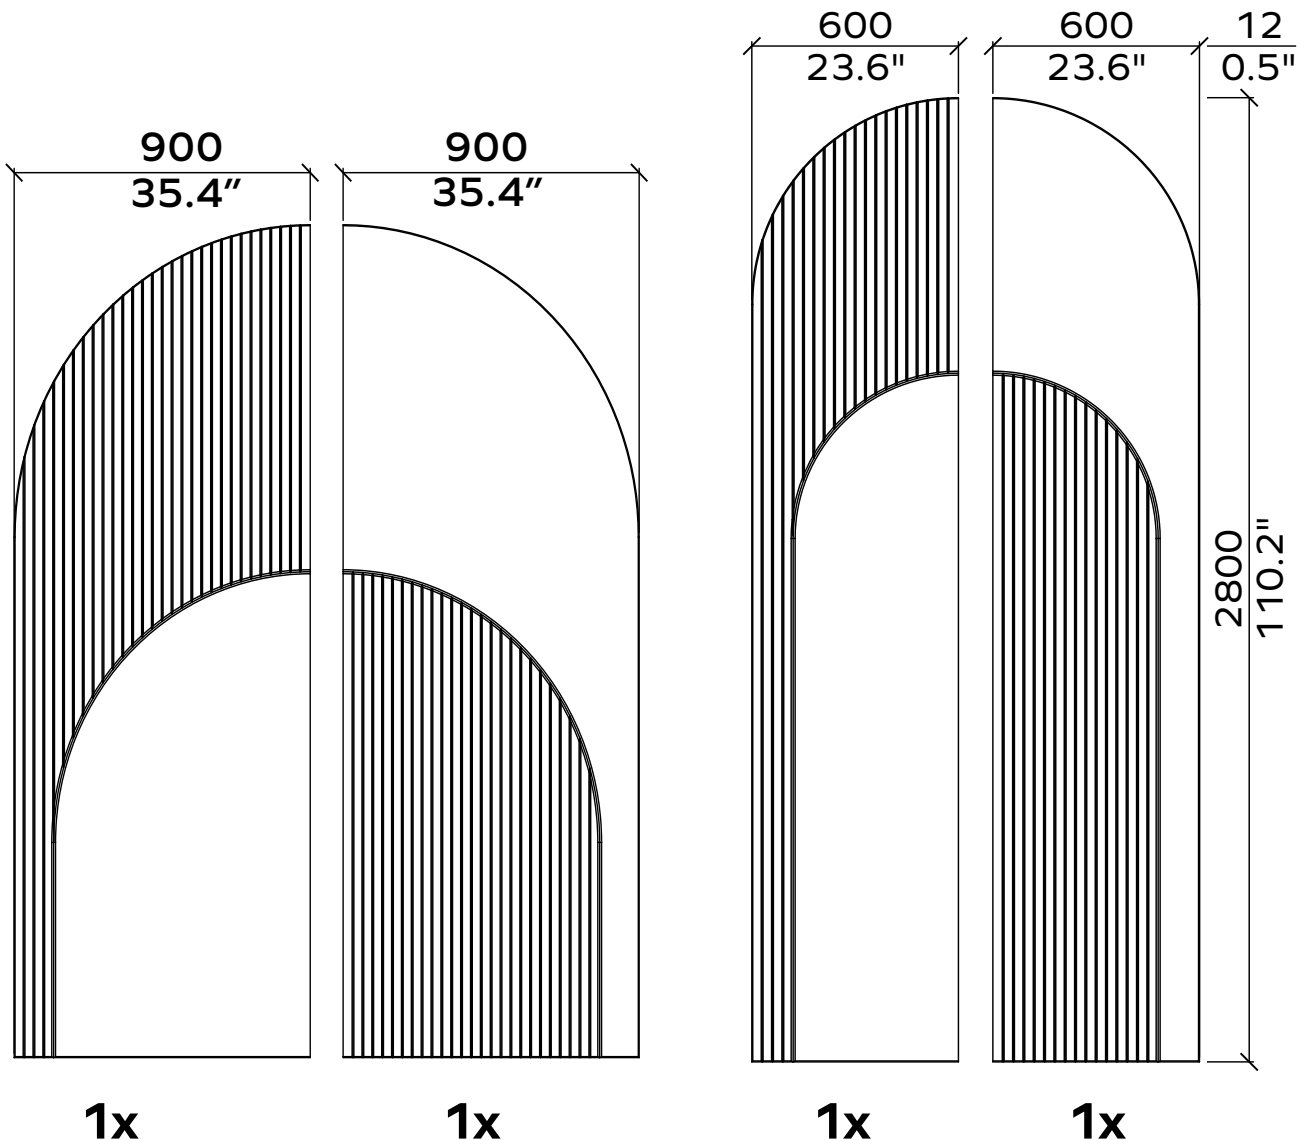

Geometry Information

Fylo 24mm

Applicable article numbers

732.24.23.000.00 and .10

Scope of delivery

For each 24mm item you will receive a set of 1x PET panels (in the dimensions below)

Installation

These panels are mounted with a concealed attachment system. For other options contact our consultants.

Fylo 12mm

Applicable article numbers

732.12.23.000.00 and .10

Scope of delivery

For each 12mm item you will receive a set of 1x PET panels (in the dimensions below)

Installation

These panels are mounted with a concealed attachment system. For other options contact our consultants.

All dimensions are nominal