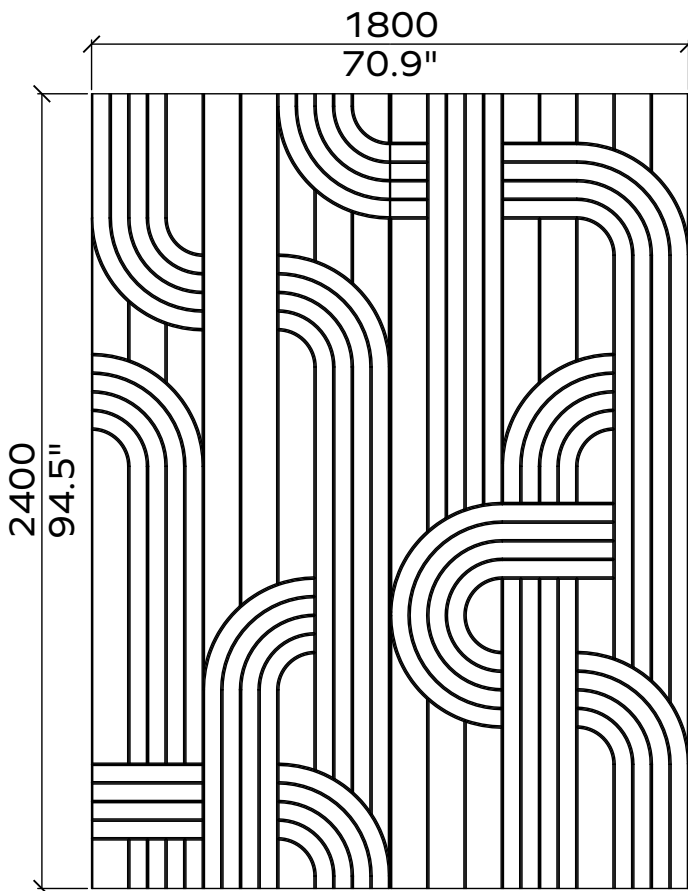

Geometry Information

Pass 24mm

Applicable article numbers

732.24.26.000.00 and .10

Scope of delivery

For each 24mm item you will receive a set of 1x PET panels (in the dimensions below)

Installation

These panels are mounted with a concealed attachment system. For other options contact our consultants.

Pass 12mm

Applicable article numbers

732.12.26.000.00 and .10

Scope of delivery

For each 12mm item you will receive a set of 1x PET panels (in the dimensions below)

Installation

These panels are mounted with a concealed attachment system. For other options contact our consultants.

1x