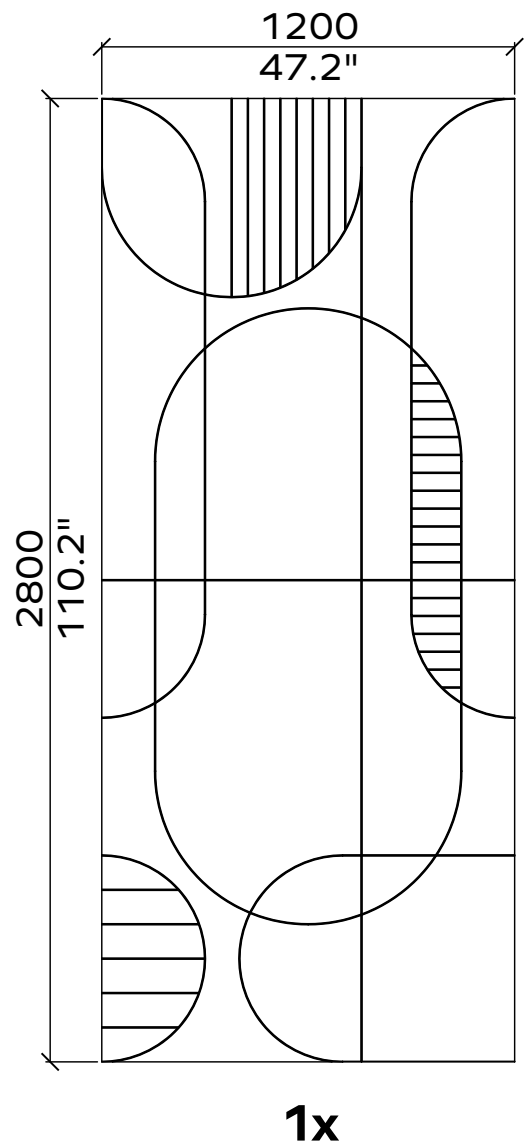

Geometry Information

Vela 24mm

Applicable article numbers

732.24.28.000.00 and .10

Scope of delivery

For each 24mm item you will receive a set of 1x PET panels (in the dimensions below)

Installation

These panels are mounted with a concealed attachment system. For other options contact our consultants.

Vela 12mm

Applicable article numbers

732.12.28.000.00 and .10

Scope of delivery

For each 12mm item you will receive a set of 1x PET panels (in the dimensions below)

Installation

These panels are mounted with a concealed attachment system. For other options contact our consultants.

All dimensions are nominal