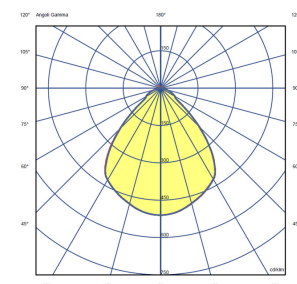

Aurelia M
Alba M

CERTIFICATIONS

IMPACT ACOUSTIC®
RAYA Acoustic Lighting rev.01 25.11.25

(Switzerland)
(USA)
(Philippines)

connect@impactacoustic.com
usa@impactacoustic.com
philippines@impactacoustic.com

(+41) 41 244 14 00
(+1) 619 378 2100
(+63) 285 80 02 50

#WeMakeAnImpact