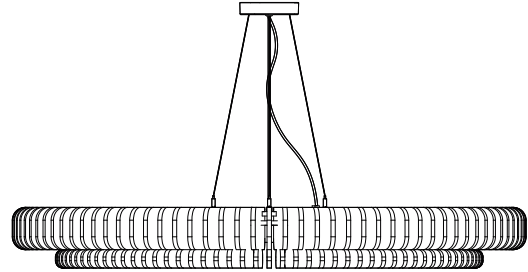

Ø 1200 mm
47 1/4"
H 165mm
6 1/2"
HELIA
MEDIUM
(722.12.58)

Lighting Product	Product Size	Colour code	Dimming	CCT	Market Voltages
722.12.	57. (Helia S)	Choose colour as shown on pg. 3	00. (DALI) 20. (0-10V)	30 (3000 K) 40 (4000 K) (other CCT on requests)	Standard Voltage (220 - 240 V) A for USA Market (110 - 277 V)
	58. (Helia M)				

Example1: 722.12.57.105.00.40

Helia Small [(1000x160mm / 39.37"x6.3", Warmstone 105 colour, DALI, 4000K CCT, 220-240V (EU))]

Example2: 722.12.58.107.20.30A

Helia Medium [(1200x165mm / 47.24"x6.5", Linen 107 colour, 0-10V, 3000K CCT, 110-277V (USA & Canada))]

LIGHTING SPECIFICATIONS

	722.12.57		722.12.58	
Output	Direct		Direct	
Wattage (W)	27		55	
CCT (K)	3000	4000	3000	4000
Lumen LED source (lm)	2850	2920	7250	7655
Total Lumen Output (lm)	1945	1995	4910	4989
Efficacy (lm/W)	72	74	90	92
Diffuser	Opal			
Dimming	0-10V / DALI			
CRI	90			
Voltage (V)	220 - 240 / 110 - 277			
Driver Location	On-Board