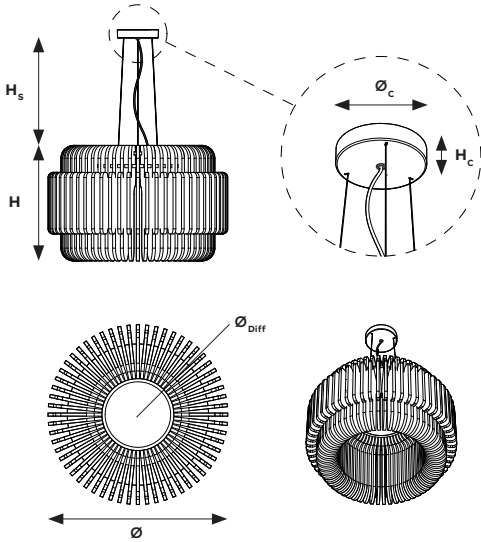

(+41) 41 244 14 00
(+1) 619 378 2100
(+63) 285 80 02 50

WeMakeAnImpact

RAYA Collection

Geometry Information

1 RAYA - Aurelia 600mm 722.12.51.000.00

Dimensions¹

\varnothing	Diameter	600mm / 23 5/8"
H	Height	450mm / 17 23/32"
H_s	Suspension Height	1500mm / 59 1/16"
H_c	Ceiling Canopy Height	35mm / 1 3/8"
\varnothing_c	Ceiling Canopy Diameter	160mm / 6 19/64"
\varnothing_{diff}	Diffuser Diameter	280mm / 11 1/32"
	Weight	10.5 kg

2 RAYA - Aurelia 900mm 722.12.52.000.00

Dimensions¹

\varnothing	Diameter	900mm / 35 7/16"
H	Height	500mm / 19 11/16"
H_s	Suspension Height	1500mm / 59 1/16"
H_c	Ceiling Canopy Height	35mm / 1 3/8"
\varnothing_c	Ceiling Canopy Diameter	160mm / 6 19/64"
\varnothing_{diff}	Diffuser Diameter	570mm / 22 7/16"
	Weight	20 kg

¹ - All dimensions are nominal

RAYA Collection

Geometry Information

1 RAYA- Alba 700mm 722.12.53.000.00

Dimensions¹

\varnothing	Diameter	700mm / 27 9/16"
H	Height	450mm / 17 23/32"
H_s	Suspension Height	1500mm / 59 1/16"
H_c	Ceiling Canopy Height	35mm / 1 3/8"
\varnothing_c	Ceiling Canopy Diameter	160mm / 6 19/64"
\varnothing_{Diff}	Diffuser Diameter	280mm / 11 1/32"
	Weight	12 Kg

2 RAYA - Alba 1000mm 722.12.54.000.00

Dimensions¹

\varnothing	Diameter	1000mm / 39 3/8"
H	Height	500mm / 19 11/16"
H_s	Suspension Height	1500mm / 59 1/16"
H_c	Ceiling Canopy Height	35mm / 1 3/8"
\varnothing_c	Ceiling Canopy Diameter	160mm / 6 19/64"
\varnothing_{Diff}	Diffuser Diameter	570mm / 22 7/16"
	Weight	23.5 Kg