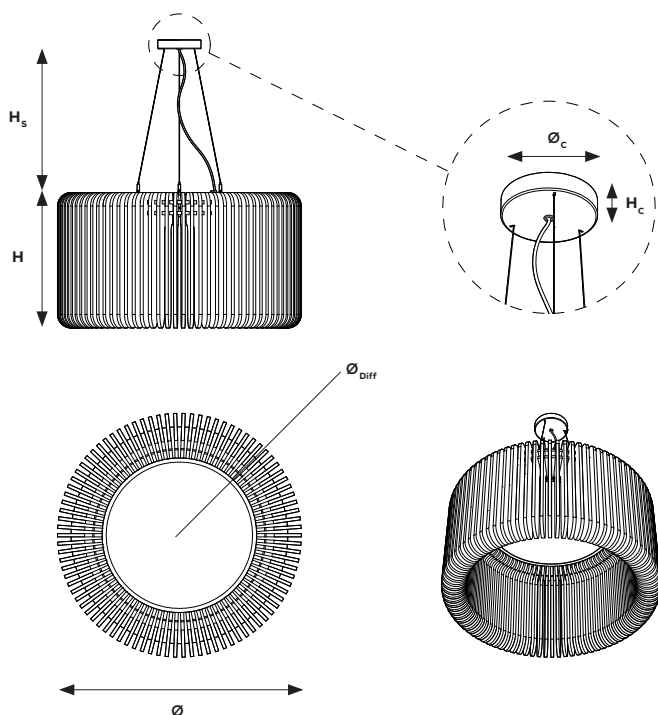

(+41) 41 244 14 00
(+1) 619 378 2100
(+63) 285 80 02 50

WeMakeAnImpact

RAYA Collection

Geometry Information

1 RAYA - Aurelia 600mm 722.12.51.000.00

Dimensions¹

\varnothing	Diameter	600mm / 23 5/8"
H	Height	450mm / 17 23/32"
H_s	Suspension Height	1500mm / 59 1/16"
H_c	Ceiling Canopy Height	35mm / 1 3/8"
\varnothing_c	Ceiling Canopy Diameter	160mm / 6 19/64"
\varnothing_{diff}	Diffuser Diameter	280mm / 11 1/32"
	Weight	10.5 kg

2 RAYA - Aurelia 900mm 722.12.52.000.00

Dimensions¹

\varnothing	Diameter	900mm / 35 7/16"
H	Height	500mm / 19 11/16"
H_s	Suspension Height	1500mm / 59 1/16"
H_c	Ceiling Canopy Height	35mm / 1 3/8"
\varnothing_c	Ceiling Canopy Diameter	160mm / 6 19/64"
\varnothing_{diff}	Diffuser Diameter	570mm / 22 7/16"
	Weight	20 kg

¹ - All dimensions are nominal

RAYA Collection

Geometry Information

1 RAYA- Alba 700mm 722.12.53.000.00

Dimensions¹

\varnothing	Diameter	700mm / 27 9/16"
H	Height	450mm / 17 23/32"
H_s	Suspension Height	1500mm / 59 1/16"
H_c	Ceiling Canopy Height	35mm / 1 3/8"
\varnothing_c	Ceiling Canopy Diameter	160mm / 6 19/64"
\varnothing_{Diff}	Diffuser Diameter	280mm / 11 1/32"
	Weight	12 Kg