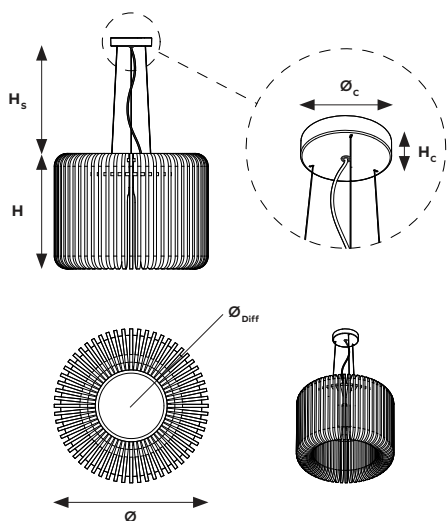

(+41) 41 244 14 00
(+1) 619 378 2100
(+63) 285 80 02 50

WeMakeAnImpact

RAYA Collection

Geometry Information

1 RAYA - Aurelia 600mm 722.12.51.000.00

Dimensions¹

\varnothing	Diameter	600mm / 23 5/8"
H	Height	450mm / 17 23/32"
H_s	Suspension Height	1500mm / 59 1/16"
H_c	Ceiling Canopy Height	35mm / 1 3/8"
\varnothing_c	Ceiling Canopy Diameter	160mm / 6 19/64"
\varnothing_{diff}	Diffuser Diameter	280mm / 11 1/32"
	Weight	10.5 kg

2 RAYA - Aurelia 900mm 722.12.52.000.00

Dimensions¹

\varnothing	Diameter	900mm / 35 7/16"
H	Height	500mm / 19 11/16"
H_s	Suspension Height	1500mm / 59 1/16"
H_c	Ceiling Canopy Height	35mm / 1 3/8"
\varnothing_c	Ceiling Canopy Diameter	160mm / 6 19/64"
\varnothing_{diff}	Diffuser Diameter	570mm / 22 7/16"
	Weight	20 kg