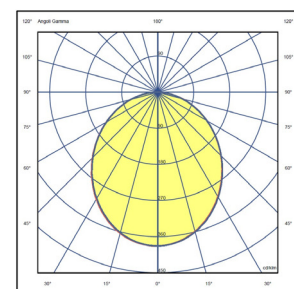

LIGHT DISTRIBUTION GRAPH

Helia S