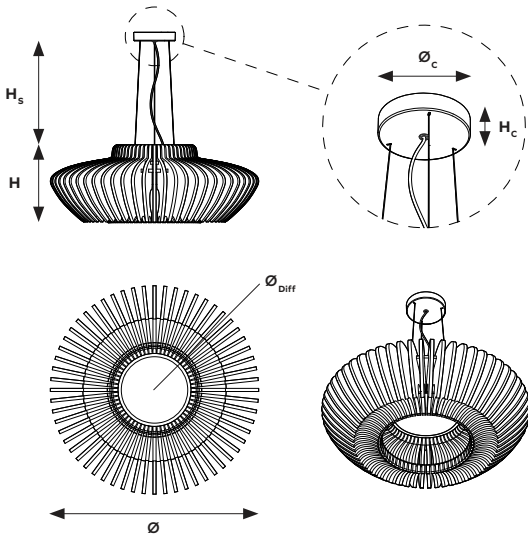

2 RAYA - Aurelia 900mm 722.12.52.000.00

Dimensions¹

\varnothing	Diameter	900mm / 35 7/16"
H	Height	500mm / 19 11/16"
H_s	Suspension Height	1500mm / 59 1/16"
H_c	Ceiling Canopy Height	35mm / 1 3/8"
\varnothing_c	Ceiling Canopy Diameter	160mm / 6 19/64"
\varnothing_{diff}	Diffuser Diameter	570mm / 22 7/16"
	Weight	20 kg

¹ - All dimensions are nominal

RAYA Collection

Geometry Information

1 RAYA- Alba 700mm 722.12.53.000.00

Dimensions¹

\varnothing	Diameter	700mm / 27 9/16"
H	Height	450mm / 17 23/32"
H_s	Suspension Height	1500mm / 59 1/16"
H_c	Ceiling Canopy Height	35mm / 1 3/8"
\varnothing_c	Ceiling Canopy Diameter	160mm / 6 19/64"
\varnothing_{Diff}	Diffuser Diameter	280mm / 11 1/32"
	Weight	12 Kg

2 RAYA - Alba 1000mm 722.12.54.000.00

Dimensions¹

\varnothing	Diameter	1000mm / 39 3/8"
H	Height	500mm / 19 11/16"
H_s	Suspension Height	1500mm / 59 1/16"
H_c	Ceiling Canopy Height	35mm / 1 3/8"
\varnothing_c	Ceiling Canopy Diameter	160mm / 6 19/64"
\varnothing_{Diff}	Diffuser Diameter	570mm / 22 7/16"
	Weight	23.5 Kg

1 - All dimensions are nominal

RAYA Collection

Geometry Information

1 RAYA - Covo 800mm 722.12.55.000.00

Dimensions¹

\varnothing	Diameter	800mm / 31 1/2"
H	Height	300mm / 11 13/16"
H_s	Suspension Height	1500mm / 59 1/16"
H_c	Ceiling Canopy Height	35mm / 1 3/8"
\varnothing_c	Ceiling Canopy Diameter	160mm / 6 19/64"
\varnothing_{diff}	Diffuser Diameter	280mm / 11 1/32"
	Weight	9 Kg