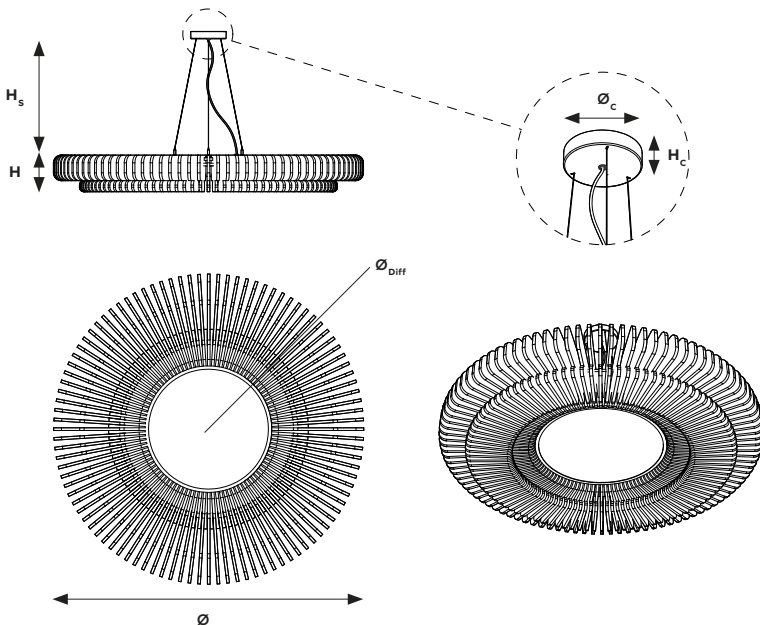

1 - All dimensions are nominal

RAYA Collection

Geometry Information

1 RAYA - Covo 800mm 722.12.55.000.00

Dimensions¹

\varnothing	Diameter	800mm / 31 1/2"
H	Height	300mm / 11 13/16"
H_s	Suspension Height	1500mm / 59 1/16"
H_c	Ceiling Canopy Height	35mm / 1 3/8"
\varnothing_c	Ceiling Canopy Diameter	160mm / 6 19/64"
\varnothing_{diff}	Diffuser Diameter	280mm / 11 1/32"
	Weight	9 Kg

2 RAYA - Covo 1000mm 722.12.56.000.00

Dimensions¹

\varnothing	Diameter	1000mm / 39 3/8"
H	Height	415mm / 16 11/32"
H_s	Suspension Height	1500mm / 59 1/16"
H_c	Ceiling Canopy Height	35mm / 1 3/8"
\varnothing_c	Ceiling Canopy Diameter	160mm / 6 19/64"
\varnothing_{diff}	Diffuser Diameter	280mm / 11 1/32"
	Weight	14 Kg

¹ - All dimensions are nominal

RAYA Collection

Geometry Information

1 RAYA - Helia 1000mm 722.12.57.000.00

Dimensions ¹		
Ø	Diameter	1000mm / 39 3/8"
H	Height	160mm / 6 19/64"
H _s	Suspension Height	1500mm / 59 1/16"
H _c	Ceiling Canopy Height	35mm / 1 3/8"
Ø _c	Ceiling Canopy Diameter	160mm / 6 19/64"
Ø _{Diff}	Diffuser Diameter	280mm / 11 1/32"
	Weight	10 Kg

2 RAYA - Helia 1200mm 722.12.58.000.00

Dimensions ¹		
Ø	Diameter	1200mm / 47 1/4"
H	Height	165mm / 6 1/2"
H _s	Suspension Height	1500mm / 59 1/16"
H _c	Ceiling Canopy Height	35mm / 1 3/8"
Ø _c	Ceiling Canopy Diameter	160mm / 6 19/64"
Ø _{Diff}	Diffuser Diameter	570mm / 22 7/16"
	Weight	20.5 Kg