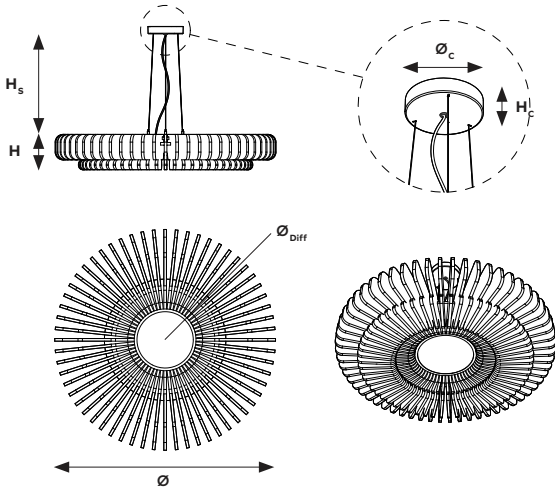

1 - All dimensions are nominal

RAYA Collection

Geometry Information

1 RAYA - Covo 800mm 722.12.55.000.00

Dimensions¹

\varnothing	Diameter	800mm / 31 1/2"
H	Height	300mm / 11 13/16"
H_s	Suspension Height	1500mm / 59 1/16"
H_c	Ceiling Canopy Height	35mm / 1 3/8"
\varnothing_c	Ceiling Canopy Diameter	160mm / 6 19/64"
\varnothing_{diff}	Diffuser Diameter	280mm / 11 1/32"
	Weight	9 Kg

2 RAYA - Covo 1000mm 722.12.56.000.00

Dimensions¹

\varnothing	Diameter	1000mm / 39 3/8"
H	Height	415mm / 16 11/32"
H_s	Suspension Height	1500mm / 59 1/16"
H_c	Ceiling Canopy Height	35mm / 1 3/8"
\varnothing_c	Ceiling Canopy Diameter	160mm / 6 19/64"
\varnothing_{diff}	Diffuser Diameter	280mm / 11 1/32"
	Weight	14 Kg

¹ - All dimensions are nominal

RAYA Collection

Geometry Information

1 RAYA - Helia 1000mm 722.12.57.000.00

Dimensions ¹		
Ø	Diameter	1000mm / 39 3/8"
H	Height	160mm / 6 19/64"
H _s	Suspension Height	1500mm / 59 1/16"
H _c	Ceiling Canopy Height	35mm / 1 3/8"
Ø _c	Ceiling Canopy Diameter	160mm / 6 19/64"
Ø _{Diff}	Diffuser Diameter	280mm / 11 1/32"
	Weight	10 Kg

2 RAYA - Helia 1200mm 722.12.58.000.00

Dimensions ¹		
Ø	Diameter	1200mm / 47 1/4"
H	Height	165mm / 6 1/2"
H _s	Suspension Height	1500mm / 59 1/16"
H _c	Ceiling Canopy Height	35mm / 1 3/8"
Ø _c	Ceiling Canopy Diameter	160mm / 6 19/64"
Ø _{Diff}	Diffuser Diameter	570mm / 22 7/16"
	Weight	20.5 Kg