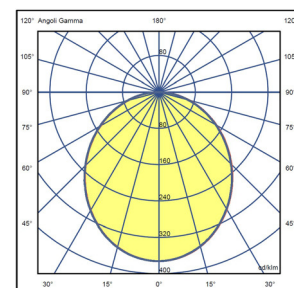

Helia M

CERTIFICATIONS

IMPACT ACOUSTIC®
RAYA Acoustic Lighting rev.01 25.11.25

(Switzerland)
(USA)
(Philippines)

connect@impactacoustic.com
usa@impactacoustic.com
philippines@impactacoustic.com

(+41) 41 244 14 00
(+1) 619 378 2100
(+63) 285 80 02 50

WeMakeAnImpact