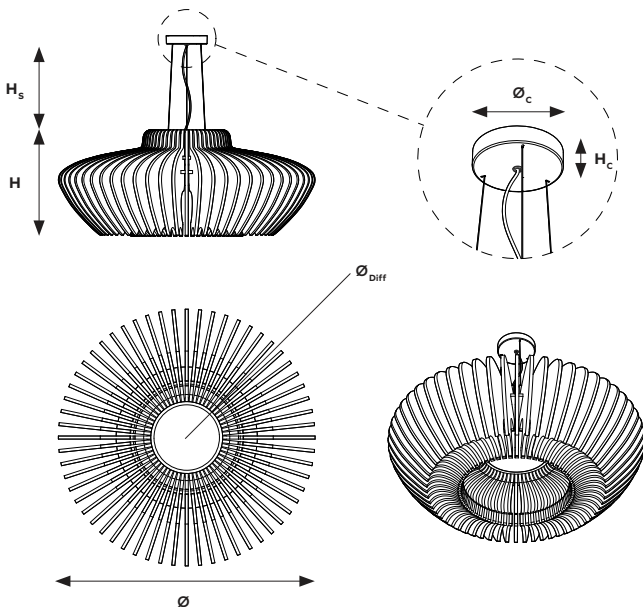

2 RAYA - Alba 1000mm 722.12.54.000.00

Dimensions¹

\varnothing	Diameter	1000mm / 39 3/8"
H	Height	500mm / 19 11/16"
H_s	Suspension Height	1500mm / 59 1/16"
H_c	Ceiling Canopy Height	35mm / 1 3/8"
\varnothing_c	Ceiling Canopy Diameter	160mm / 6 19/64"
\varnothing_{Diff}	Diffuser Diameter	570mm / 22 7/16"
	Weight	23.5 Kg

1 - All dimensions are nominal

RAYA Collection

Geometry Information

1 RAYA - Covo 800mm 722.12.55.000.00

Dimensions¹

\varnothing	Diameter	800mm / 31 1/2"
H	Height	300mm / 11 13/16"
H_s	Suspension Height	1500mm / 59 1/16"
H_c	Ceiling Canopy Height	35mm / 1 3/8"
\varnothing_c	Ceiling Canopy Diameter	160mm / 6 19/64"
\varnothing_{diff}	Diffuser Diameter	280mm / 11 1/32"
	Weight	9 Kg

2 RAYA - Covo 1000mm 722.12.56.000.00

Dimensions¹

\varnothing	Diameter	1000mm / 39 3/8"
H	Height	415mm / 16 11/32"
H_s	Suspension Height	1500mm / 59 1/16"
H_c	Ceiling Canopy Height	35mm / 1 3/8"
\varnothing_c	Ceiling Canopy Diameter	160mm / 6 19/64"
\varnothing_{diff}	Diffuser Diameter	280mm / 11 1/32"
	Weight	14 Kg

¹ - All dimensions are nominal

RAYA Collection

Geometry Information

1 RAYA - Helia 1000mm 722.12.57.000.00

Dimensions ¹		
Ø	Diameter	1000mm / 39 3/8"
H	Height	160mm / 6 19/64"
H _s	Suspension Height	1500mm / 59 1/16"
H _c	Ceiling Canopy Height	35mm / 1 3/8"
Ø _c	Ceiling Canopy Diameter	160mm / 6 19/64"
Ø _{Diff}	Diffuser Diameter	280mm / 11 1/32"
	Weight	10 Kg