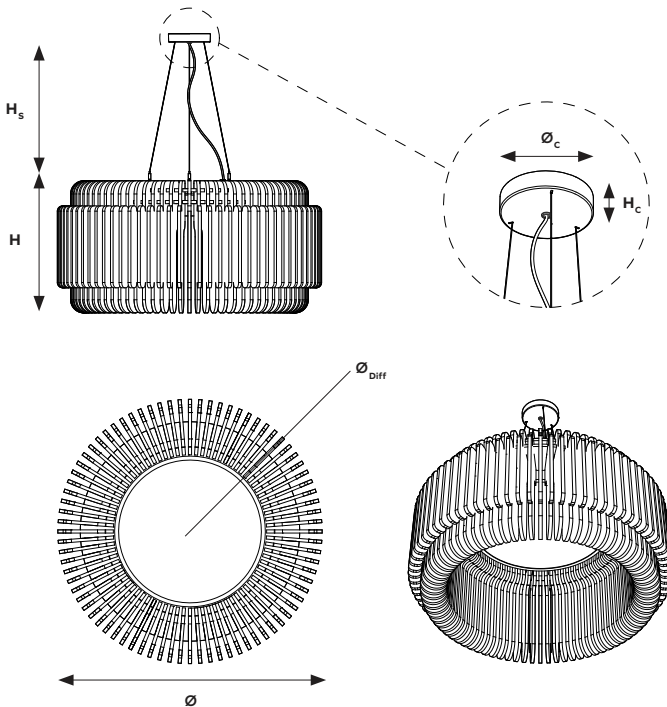

(+41) 41 244 14 00
(+1) 619 378 2100
(+63) 285 80 02 50

WeMakeAnImpact

RAYA Collection

Geometry Information

1 RAYA - Aurelia 600mm 722.12.51.000.00

Dimensions¹

\varnothing	Diameter	600mm / 23 5/8"
H	Height	450mm / 17 23/32"
H_s	Suspension Height	1500mm / 59 1/16"
H_c	Ceiling Canopy Height	35mm / 1 3/8"
\varnothing_c	Ceiling Canopy Diameter	160mm / 6 19/64"
\varnothing_{diff}	Diffuser Diameter	280mm / 11 1/32"
	Weight	10.5 kg

2 RAYA - Aurelia 900mm 722.12.52.000.00

Dimensions¹

\varnothing	Diameter	900mm / 35 7/16"
H	Height	500mm / 19 11/16"
H_s	Suspension Height	1500mm / 59 1/16"
H_c	Ceiling Canopy Height	35mm / 1 3/8"
\varnothing_c	Ceiling Canopy Diameter	160mm / 6 19/64"
\varnothing_{diff}	Diffuser Diameter	570mm / 22 7/16"
	Weight	20 kg

¹ - All dimensions are nominal

RAYA Collection

Geometry Information

1 RAYA- Alba 700mm 722.12.53.000.00

Dimensions¹

\varnothing	Diameter	700mm / 27 9/16"
H	Height	450mm / 17 23/32"
H_s	Suspension Height	1500mm / 59 1/16"
H_c	Ceiling Canopy Height	35mm / 1 3/8"
\varnothing_c	Ceiling Canopy Diameter	160mm / 6 19/64"
\varnothing_{Diff}	Diffuser Diameter	280mm / 11 1/32"
	Weight	12 Kg

2 RAYA - Alba 1000mm 722.12.54.000.00

Dimensions¹

\varnothing	Diameter	1000mm / 39 3/8"
H	Height	500mm / 19 11/16"
H_s	Suspension Height	1500mm / 59 1/16"
H_c	Ceiling Canopy Height	35mm / 1 3/8"
\varnothing_c	Ceiling Canopy Diameter	160mm / 6 19/64"
\varnothing_{Diff}	Diffuser Diameter	570mm / 22 7/16"
	Weight	23.5 Kg