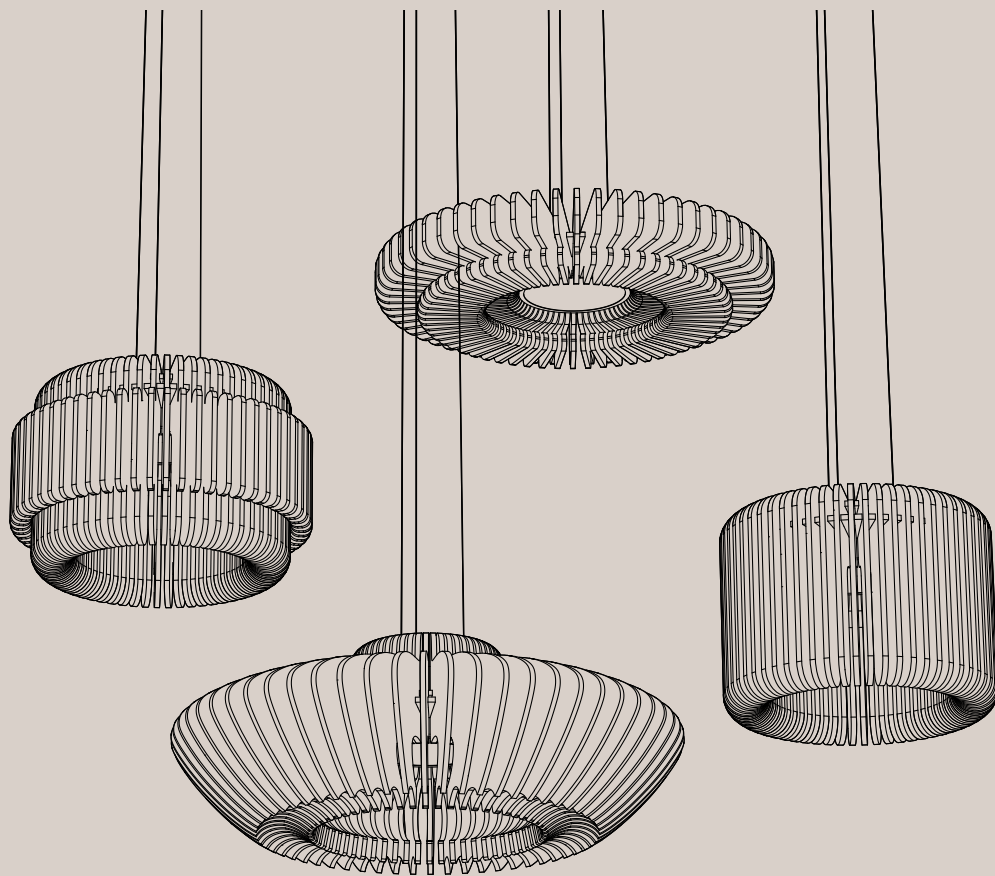

IMPACT ACOUSTIC®

RAYA Collection

Acoustic Lighting

722.12.51.000.00 722.12.55.000.00
722.12.52.000.00 722.12.56.000.00
722.12.53.000.00 722.12.57.000.00
722.12.54.000.00 722.12.58.000.00

TECHNICAL DATA SHEET