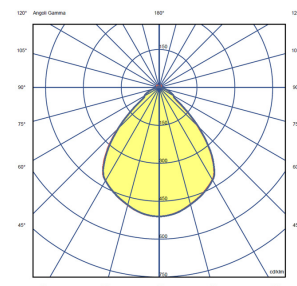

LIGHT DISTRIBUTION GRAPH

Aurelia S
Alba S
Covo S
Covo M