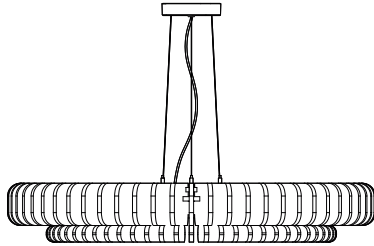

(+41) 41 244 14 00
(+1) 619 378 2100
(+63) 285 80 02 50

#WeMakeAnImpact

RAYA Collection

Geometry Information

ARTICLE NUMBERS

Diffuser Diameter
280mm / 11 1/32"

Ø 1000 mm
39 3/8"
H 160mm
6 19/64"
HELIA
SMALL
(722.12.57)