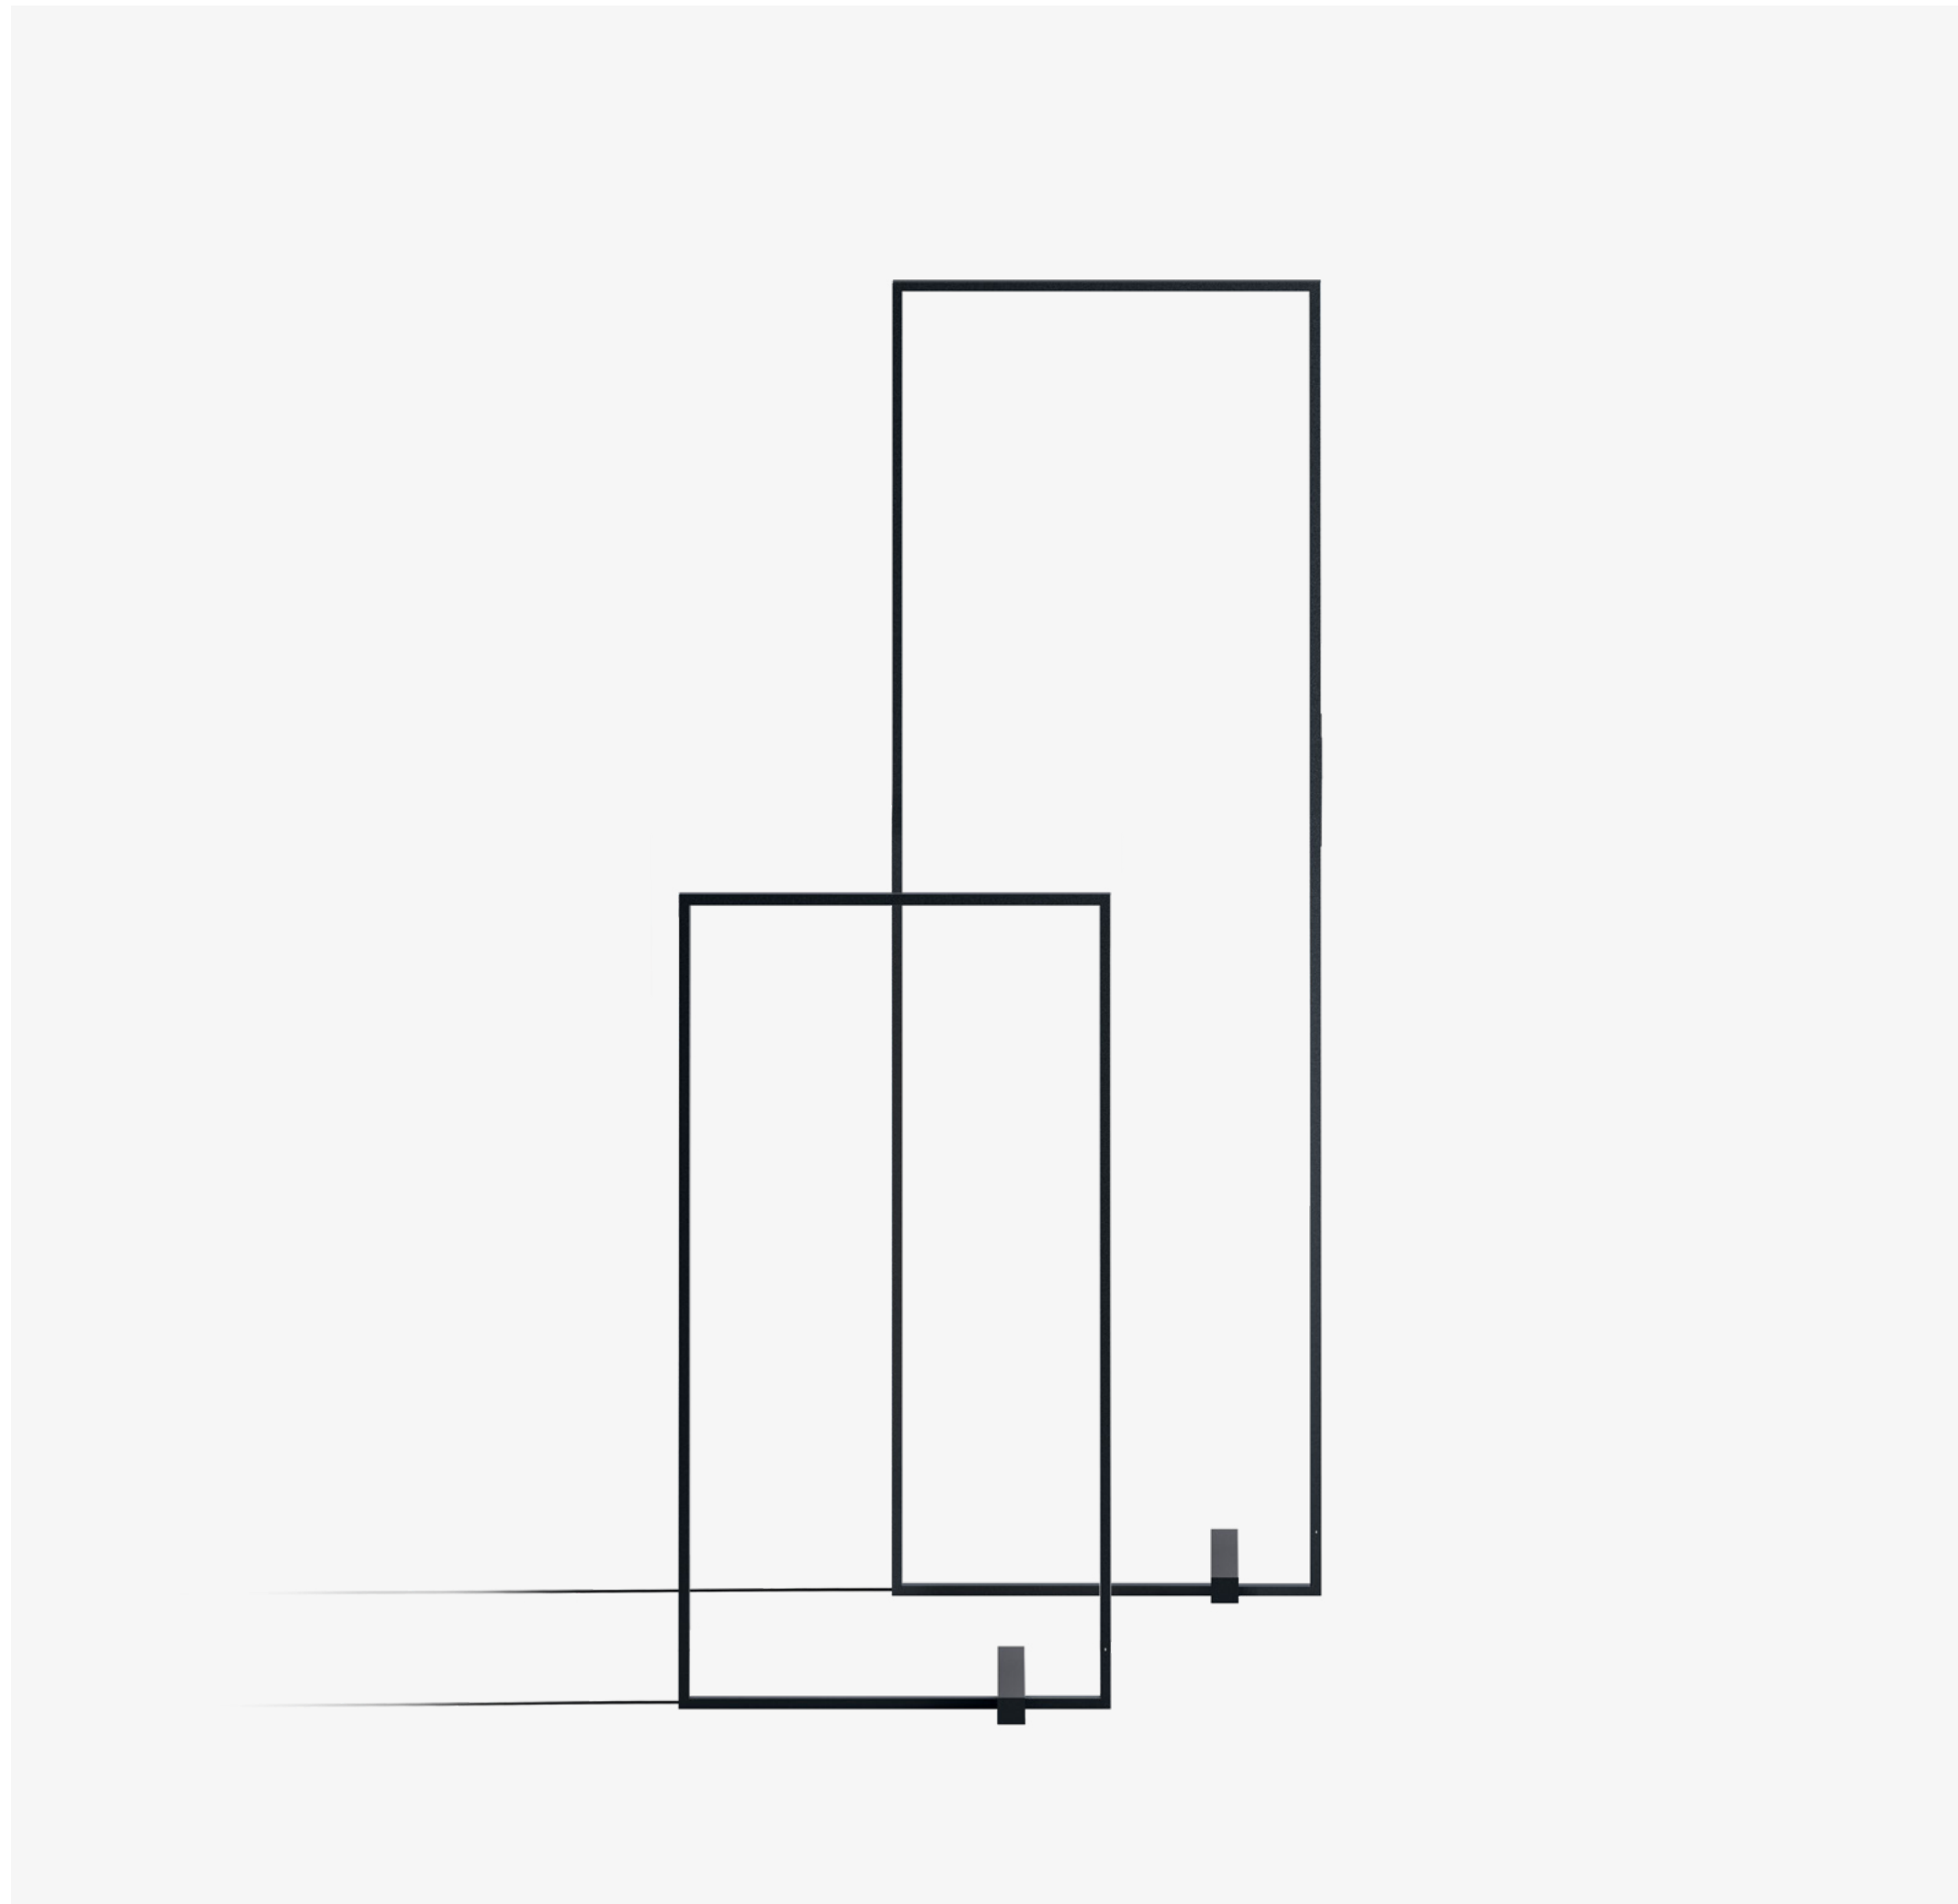

Expressive
minimalism

Soft
ambiental
light