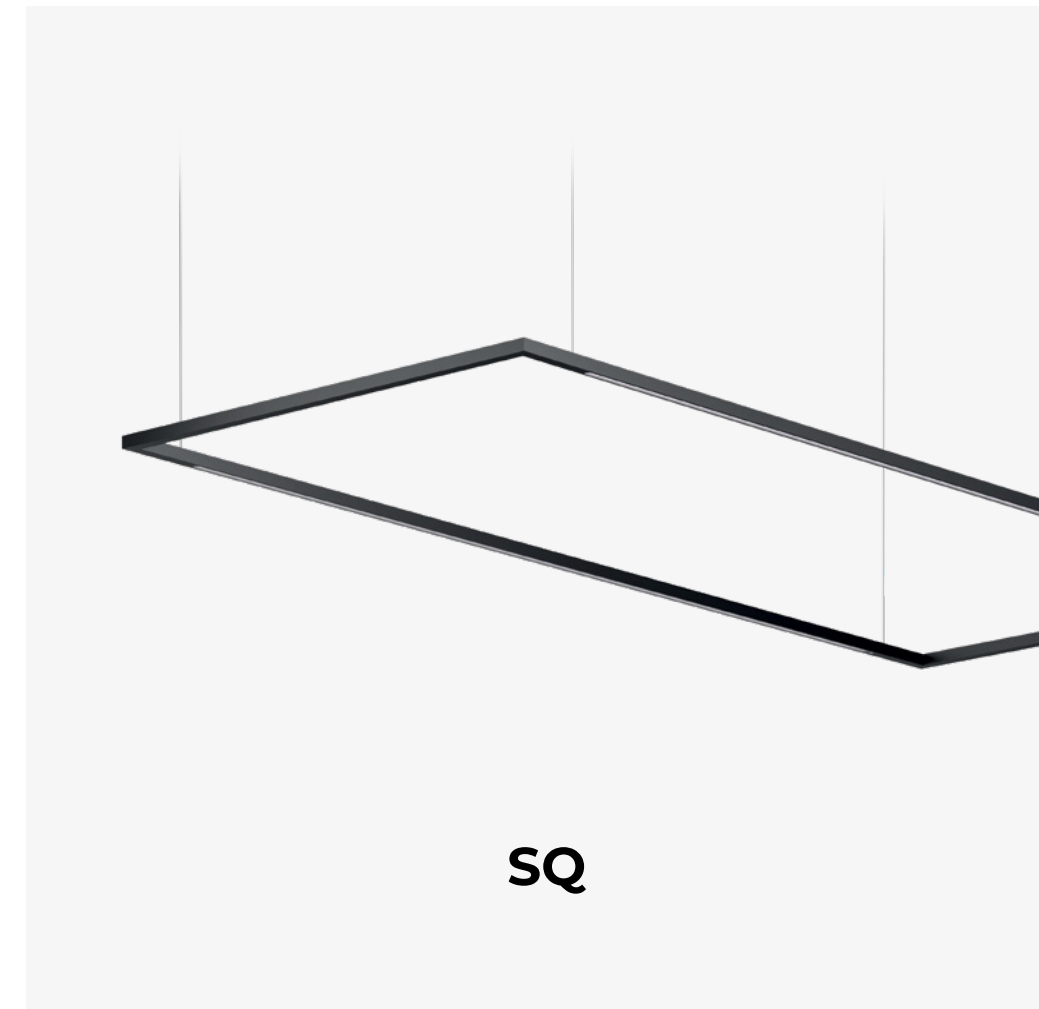

Product range

LUMINAIRE LUMINOUS FLUX

280 - 3400 lm

DIMENSION

12x12 mm

LED COLOUR

827, 830, 840, 930, 940

DRIVER

Casambi, DALI, FO