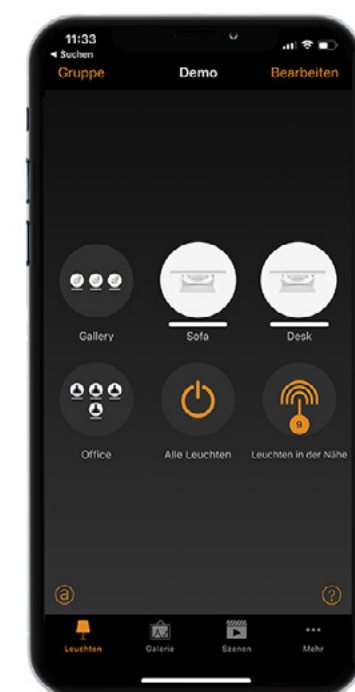

Removable weight

The stability weight can also be removed, allowing a more dynamic placement. When leaning against the wall it creates a more dramatic lighting atmosphere while free-standing positioning provides a more even distribution of light across the room.

Soft and pleasant ambient light

Dramatic lighting effect

Expressive
minimalism

Soft
ambiental
light

Light control

Wireless lighting control system Casambi offers a big variety of possibilities for a user to interact with the lighting. The app for smartphones and tablets is the most elaborated user interface. Besides the app, traditional wall switches, push buttons, Casambi's own scene controllers and many other control points can be used.