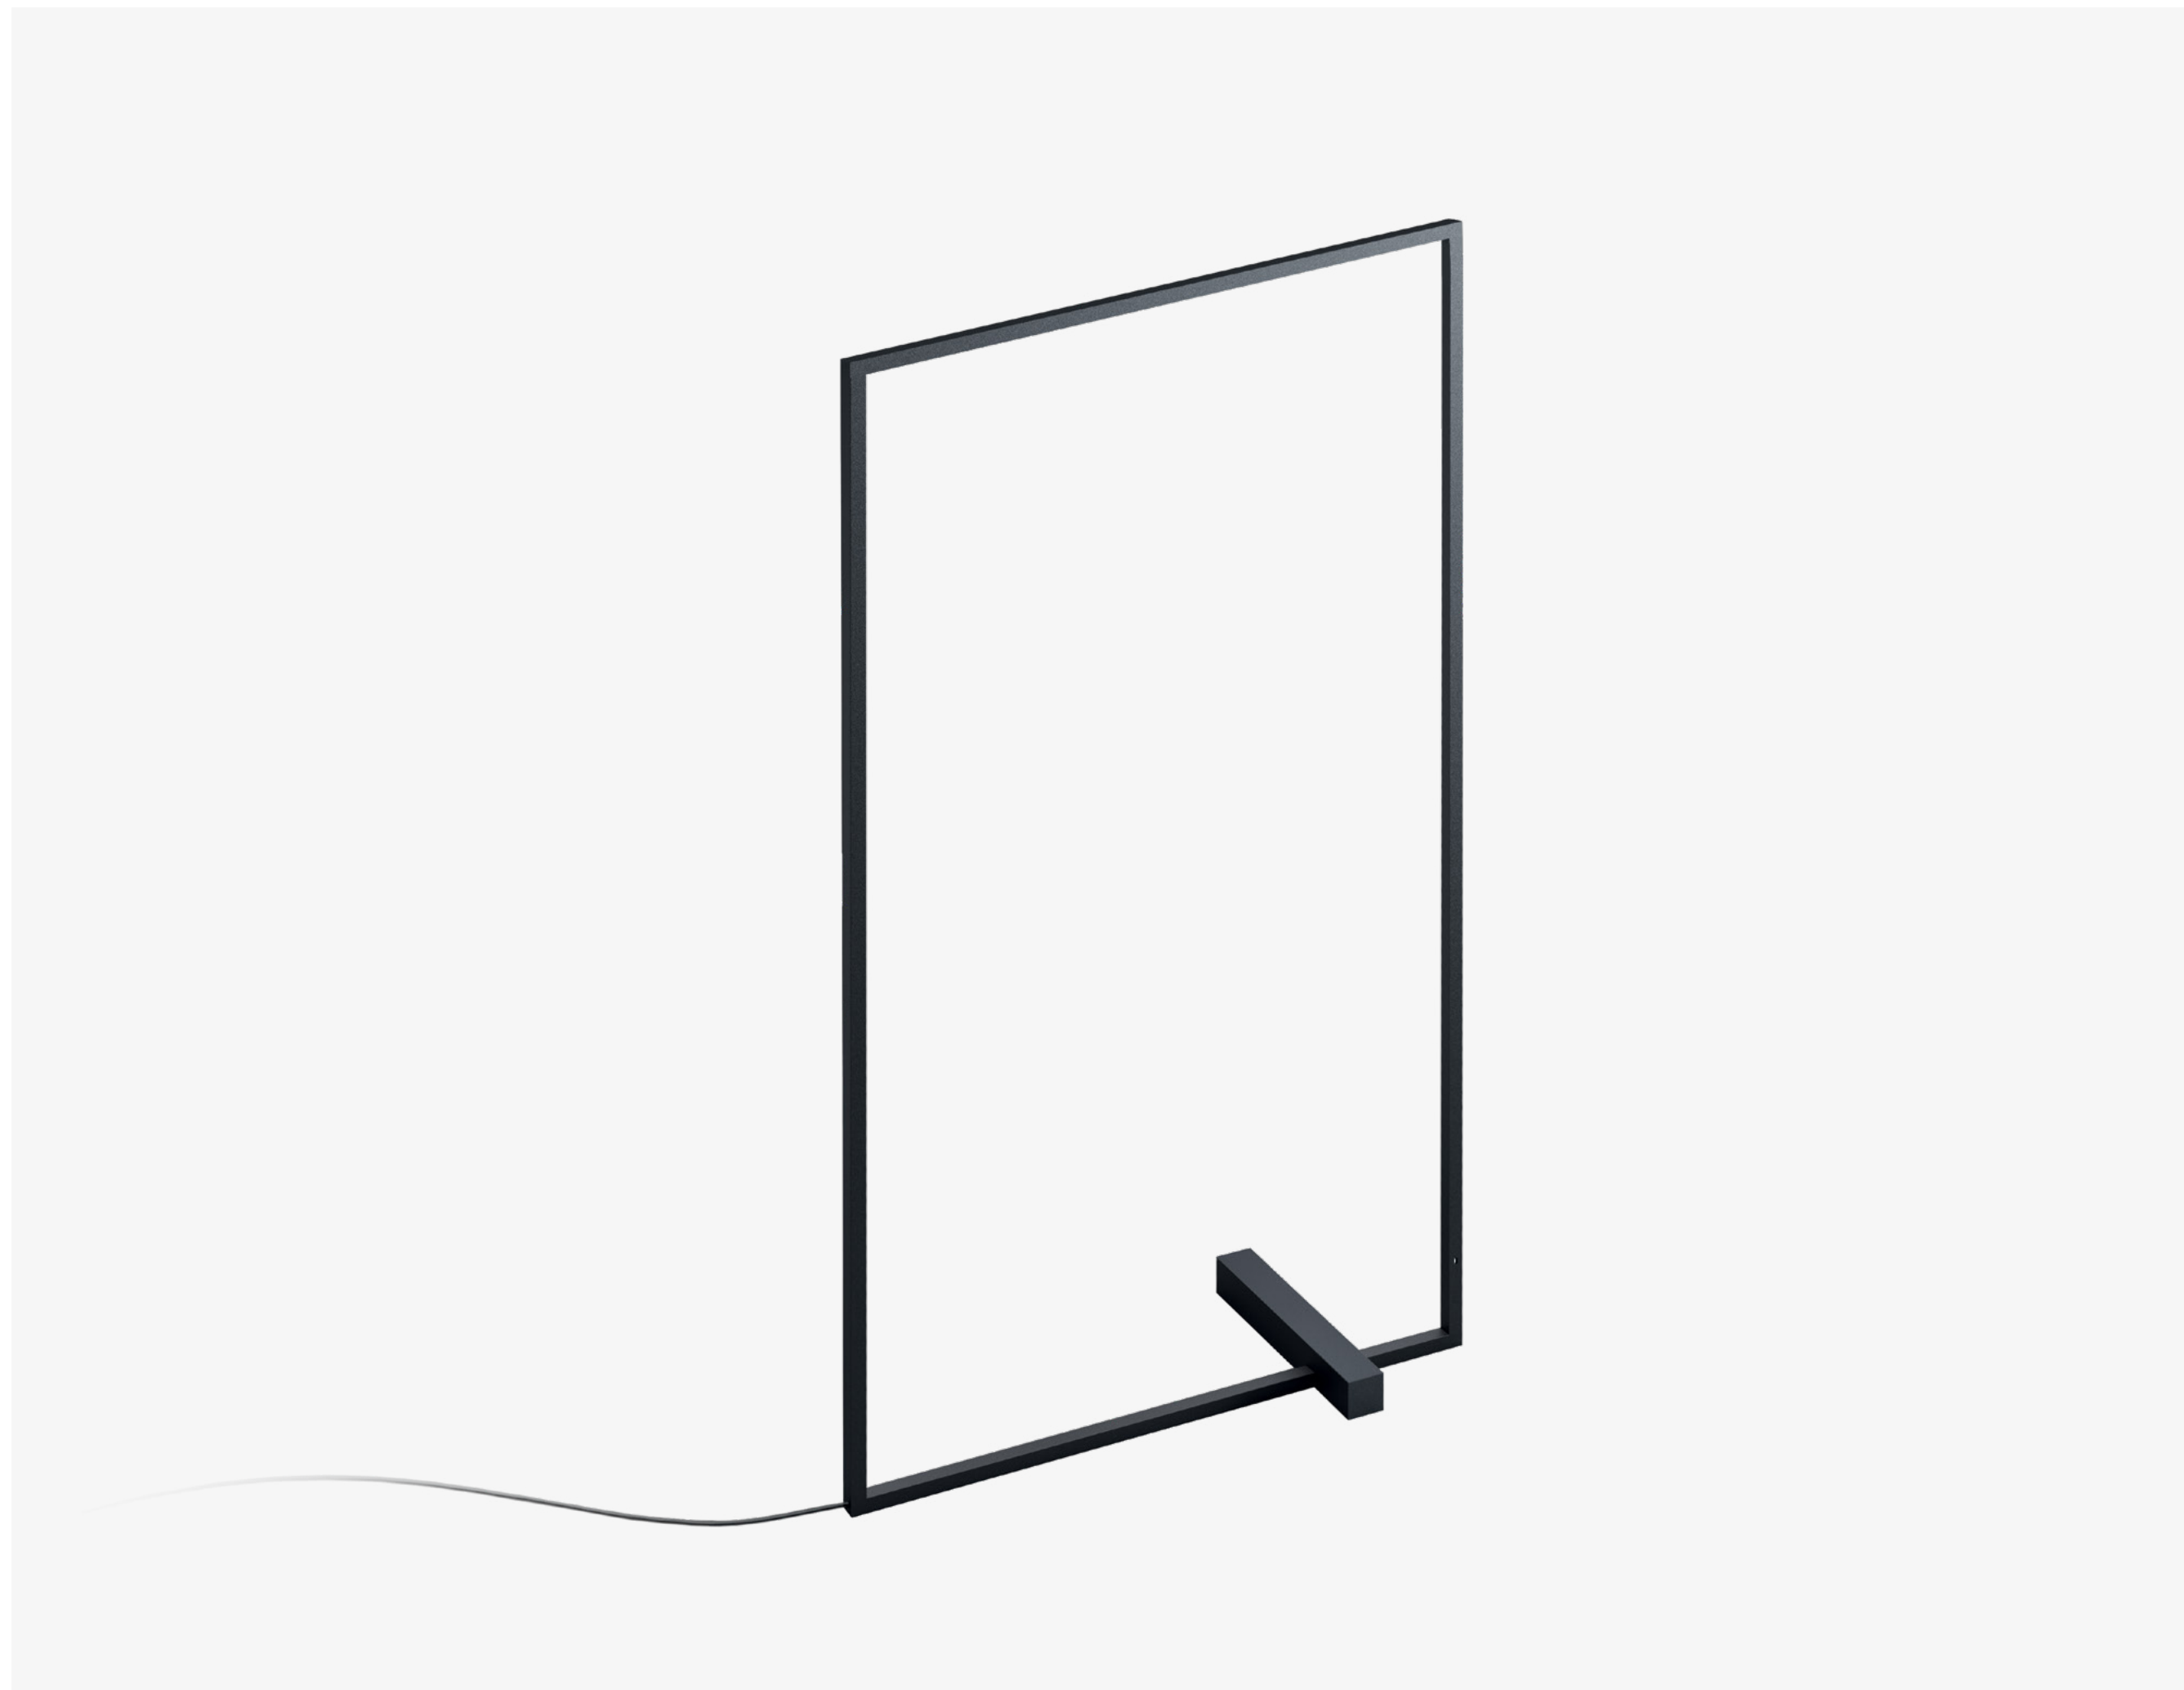

DESIGN:

Janez Mesaric, Mashoni

Product range

LUMINAIRE LUMINOUS FLUX

280 - 3400 lm

DIMENSION

12x12 mm

LED COLOUR

Gesture control

Control your dim system with gestures for adapting the light level to the visual task. Holding finger at the sensor dims the luminous flux between the maximum and minimum level.

Creativity of application

The weight – a solid metal rectangular object is the sole element of stability. As the weight is not fixed in any way, it can be flipped and moved across the bottom line surface.

* The weight can be color customized upon request.

Removable weight

The stability weight can also be removed, allowing a more dynamic placement. When leaning against the wall it creates a more dramatic lighting atmosphere while free-standing positioning provides a more even distribution of light across the room.