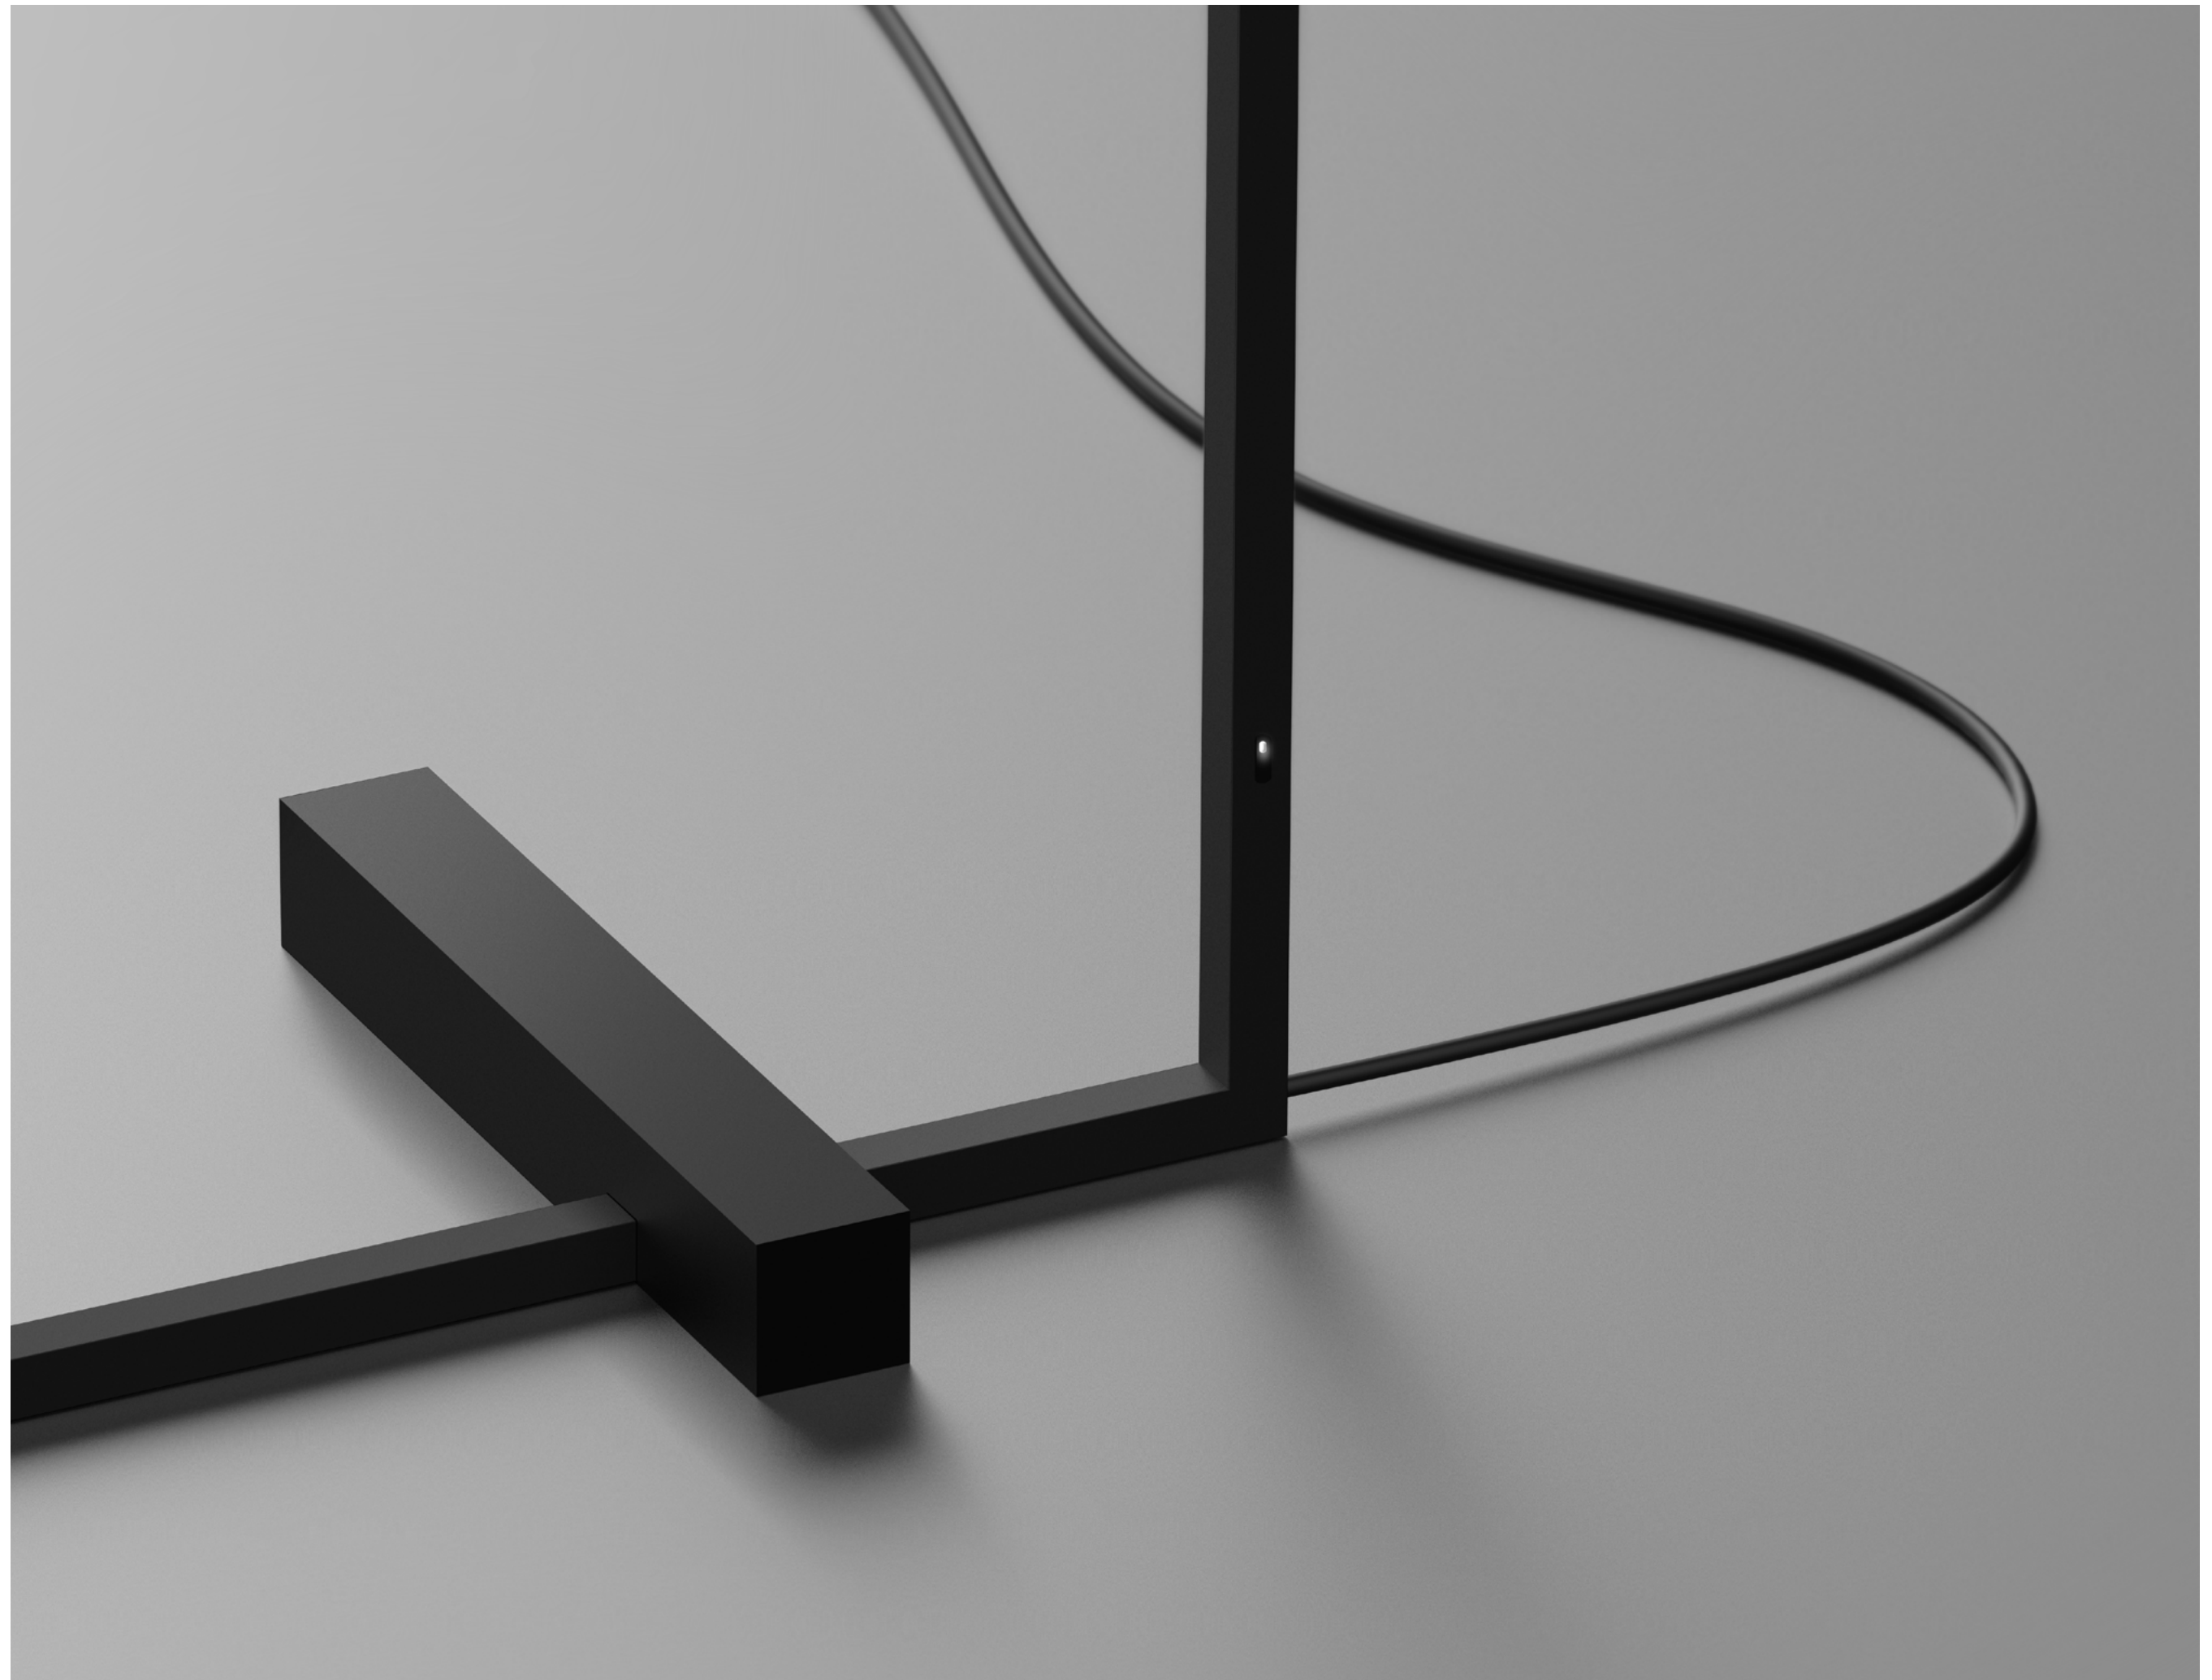

Gesture control

Control your dim system with gestures for adapting the light level to the visual task. Holding finger at the sensor dims the luminous flux between the maximum and minimum level.