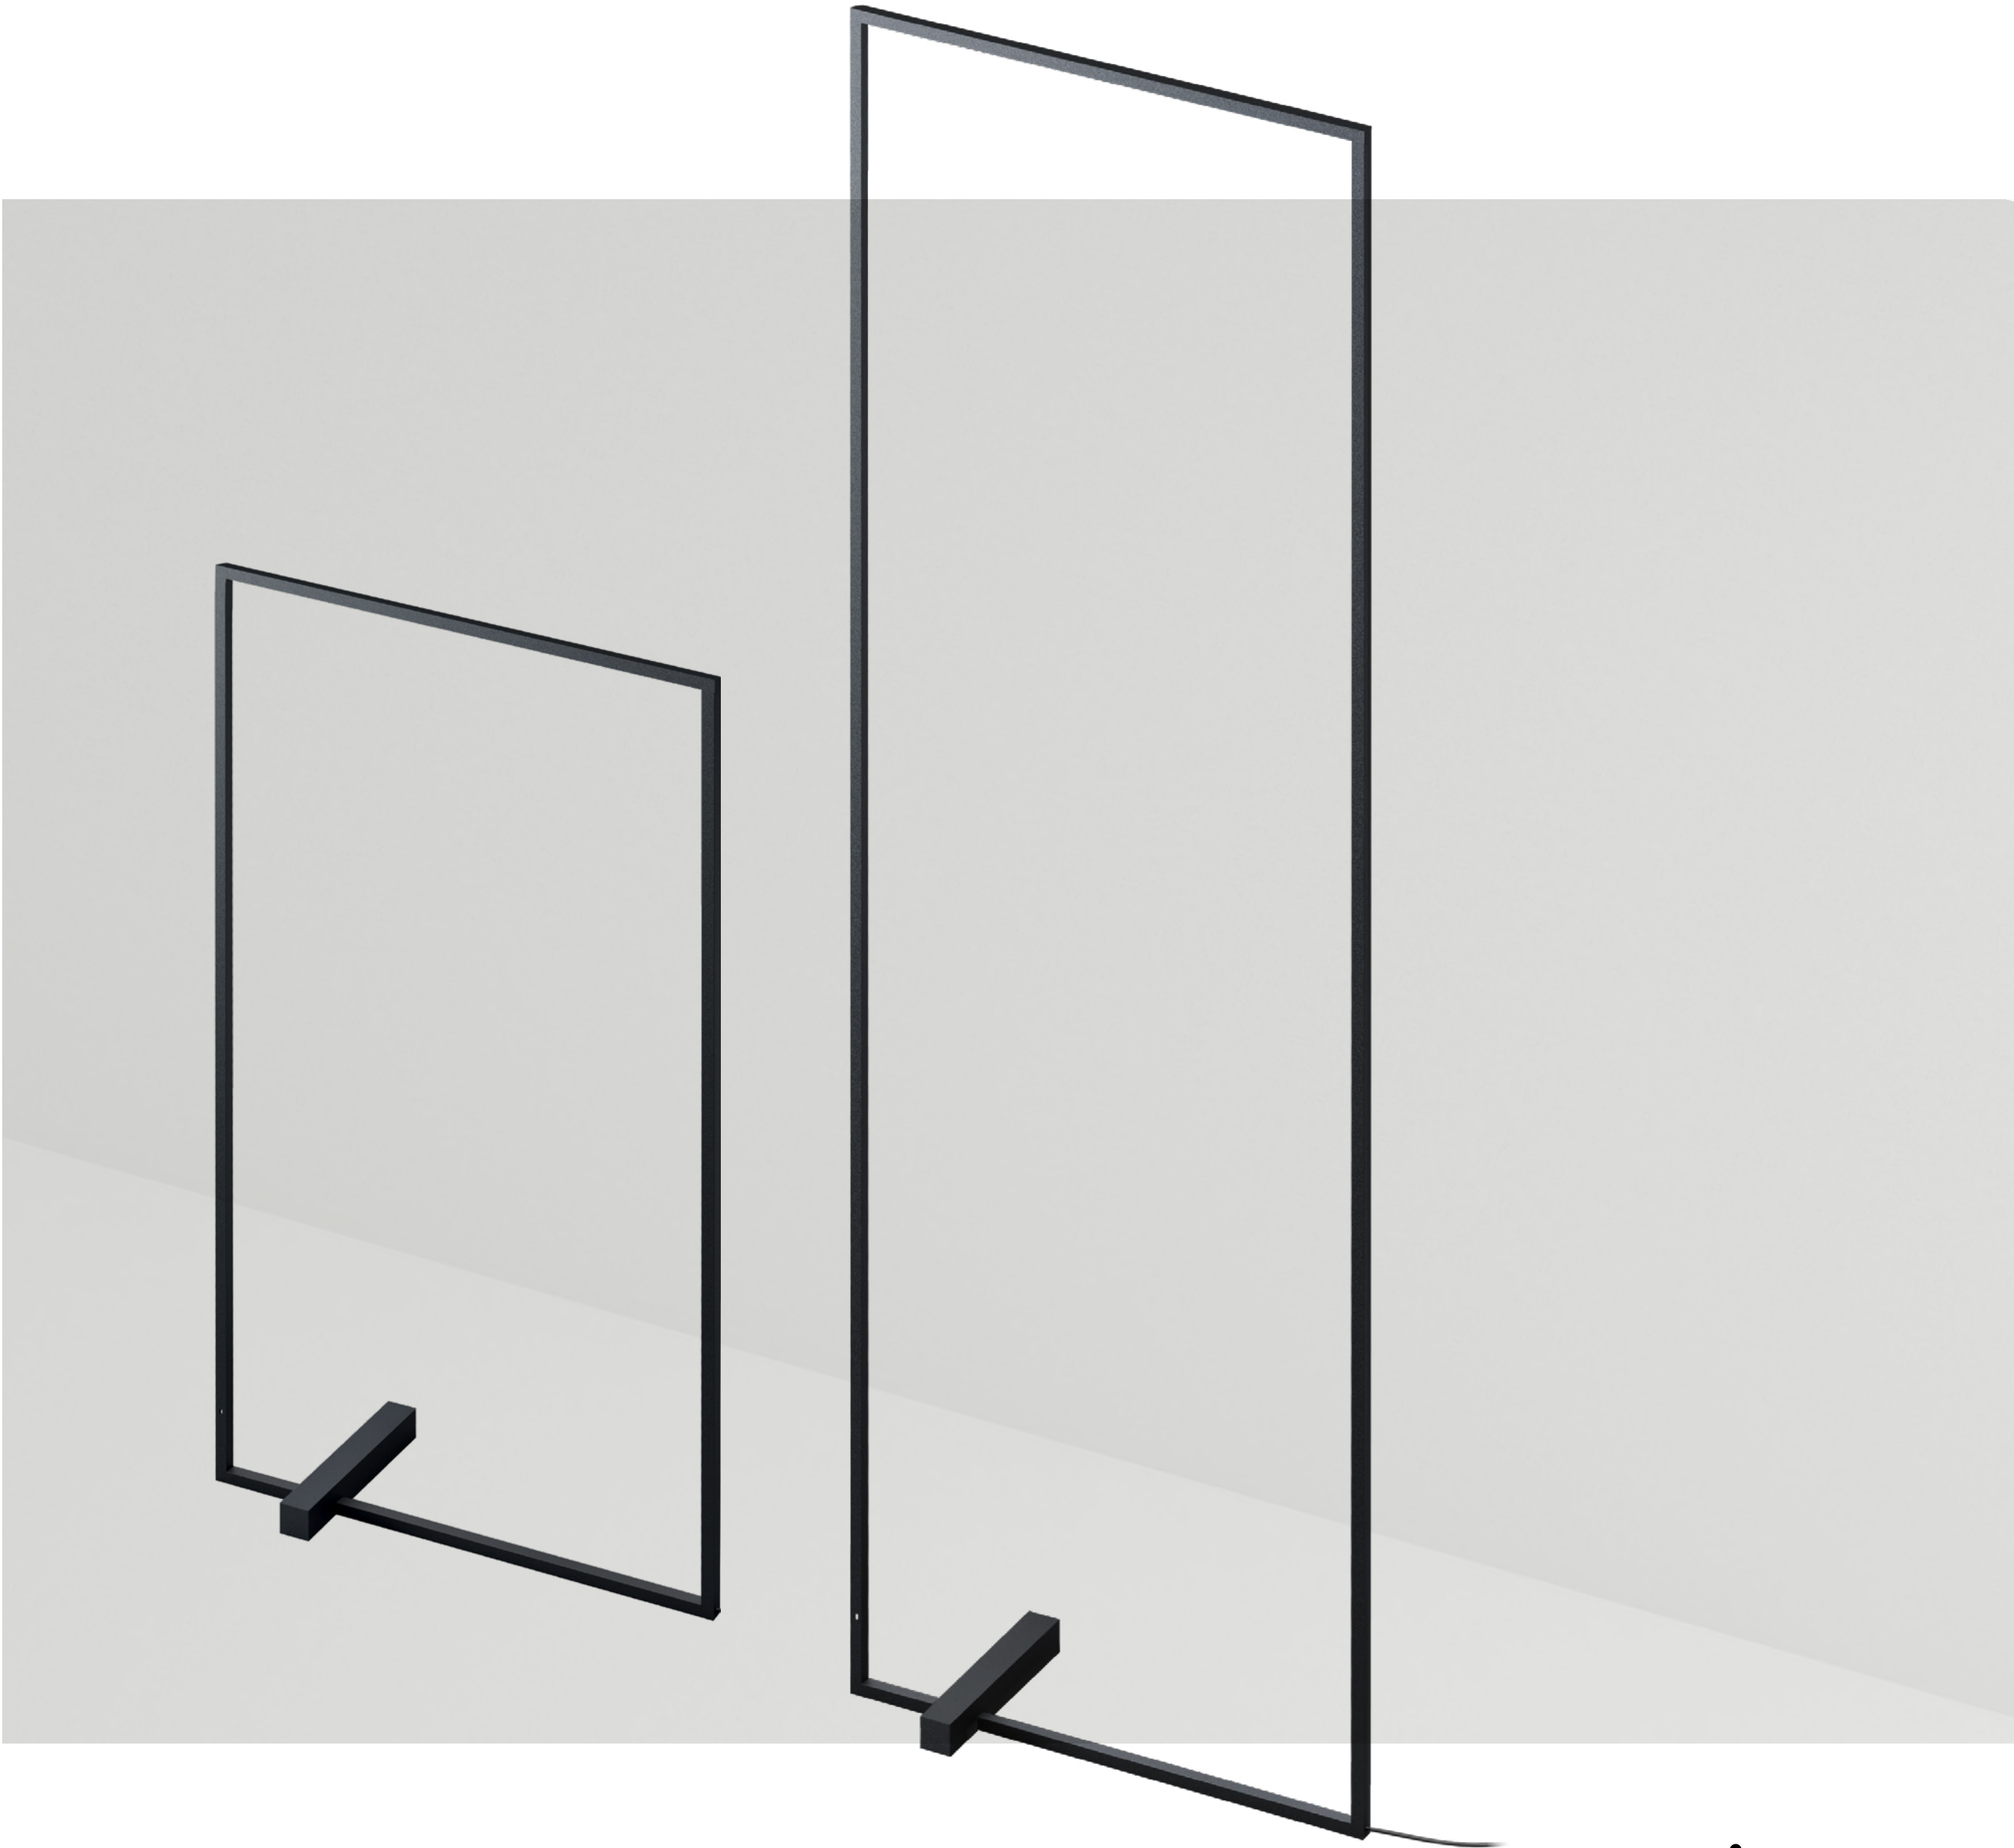

DESIGN:

Janez Mesaric, Mashoni

Product range

LUMINAIRE LUMINOUS FLUX

280 - 3400 lm

DIMENSION

12x12 mm

LED COLOUR

A big surprise for such a thin luminaire

Each and every single detail is the result of an accurate functional and aesthetic study, reflecting a refined look for optimal performance. The physical elements of Vitka luminaire collection have been designed to have a strong graphic impression even when the light is not in function.

The weight – a solid metal rectangular object is the sole element of stability. As the weight is not fixed in any way, it can be flipped and moved across the bottom line surface.

* The weight can be color customized upon request.

Removable weight

The stability weight can also be removed, allowing a more dynamic placement. When leaning against the wall it creates a more dramatic lighting atmosphere while free-standing positioning provides a more even distribution of light across the room.