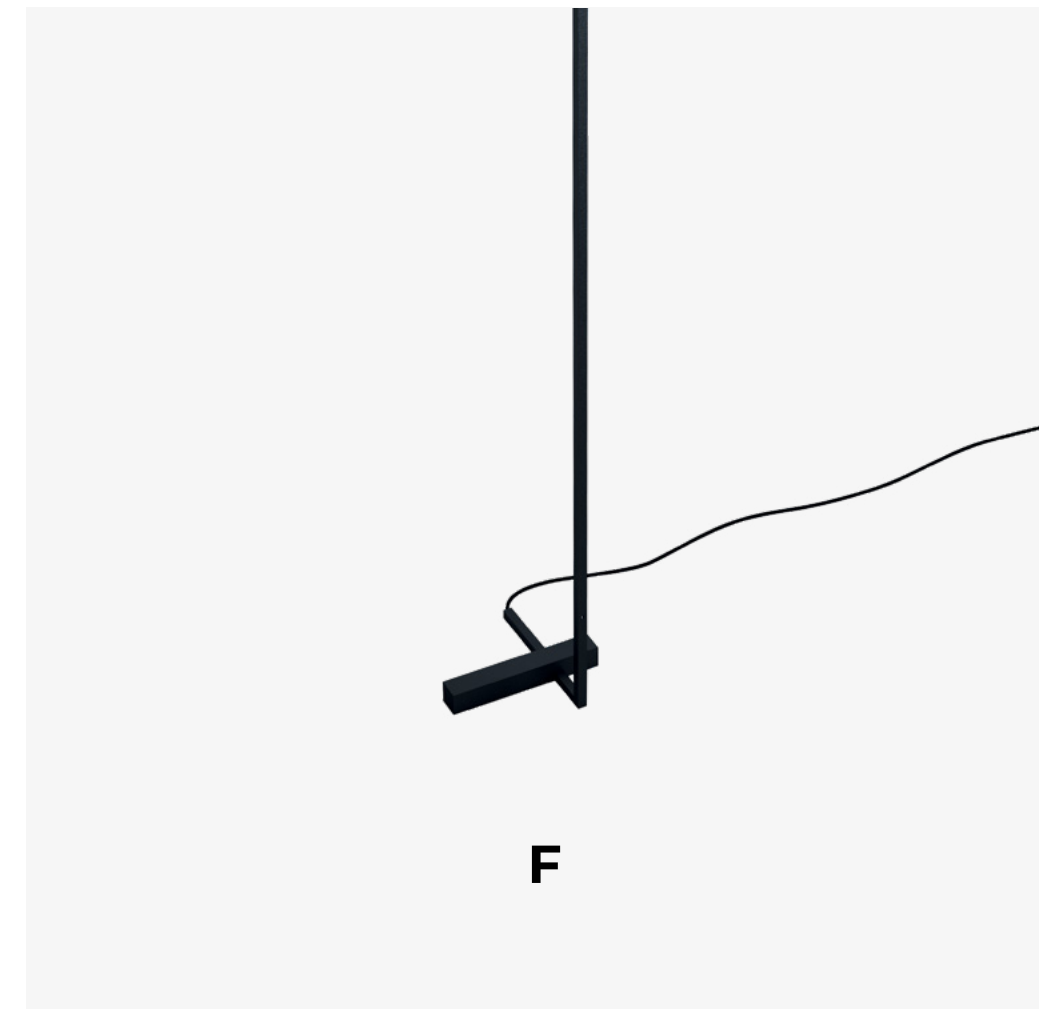

Product range

LUMINAIRE LUMINOUS FLUX

280 - 3400 lm

DIMENSION

12x12 mm

LED COLOUR

827, 830, 840, 930, 940

DRIVER

Casambi, DALI, FO