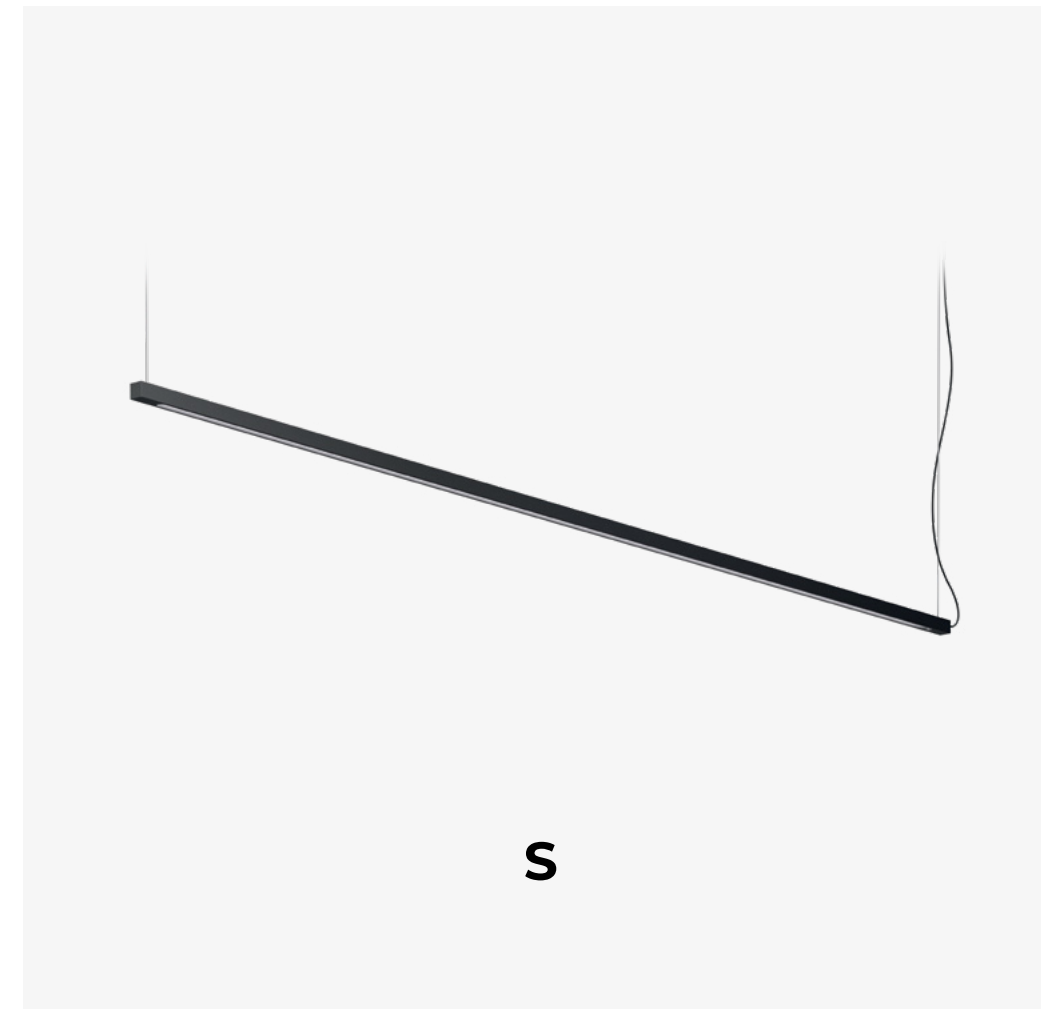

Product range

LUMINAIRE LUMINOUS FLUX

280 - 3400 lm

DIMENSION

12x12 mm

LED COLOUR

827, 830, 840, 930, 940

DRIVER

Casambi, DALI, FO