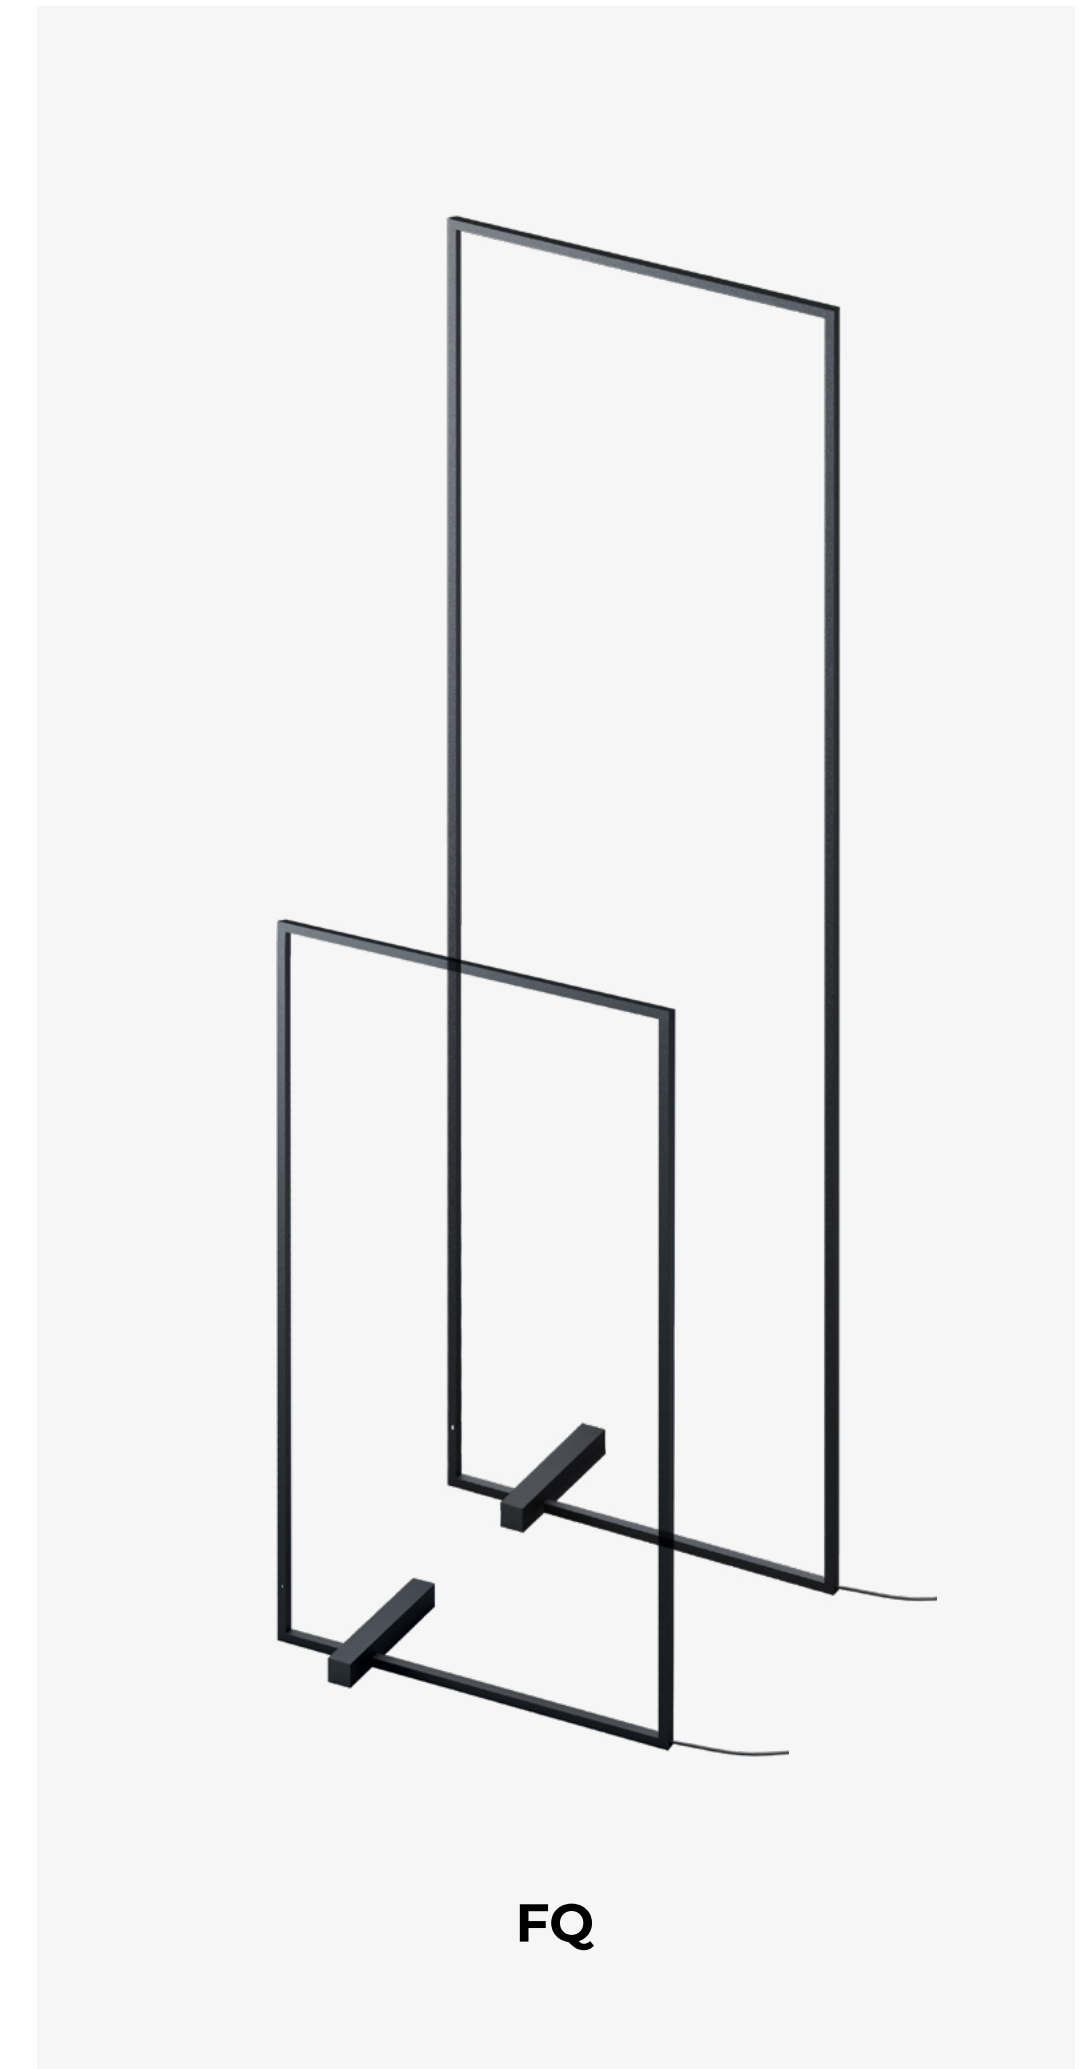

Product range

LUMINAIRE LUMINOUS FLUX

280 - 3400 lm

DIMENSION

12x12 mm

LED COLOUR

827, 830, 840, 930, 940

DRIVER

Casambi, DALI, FO