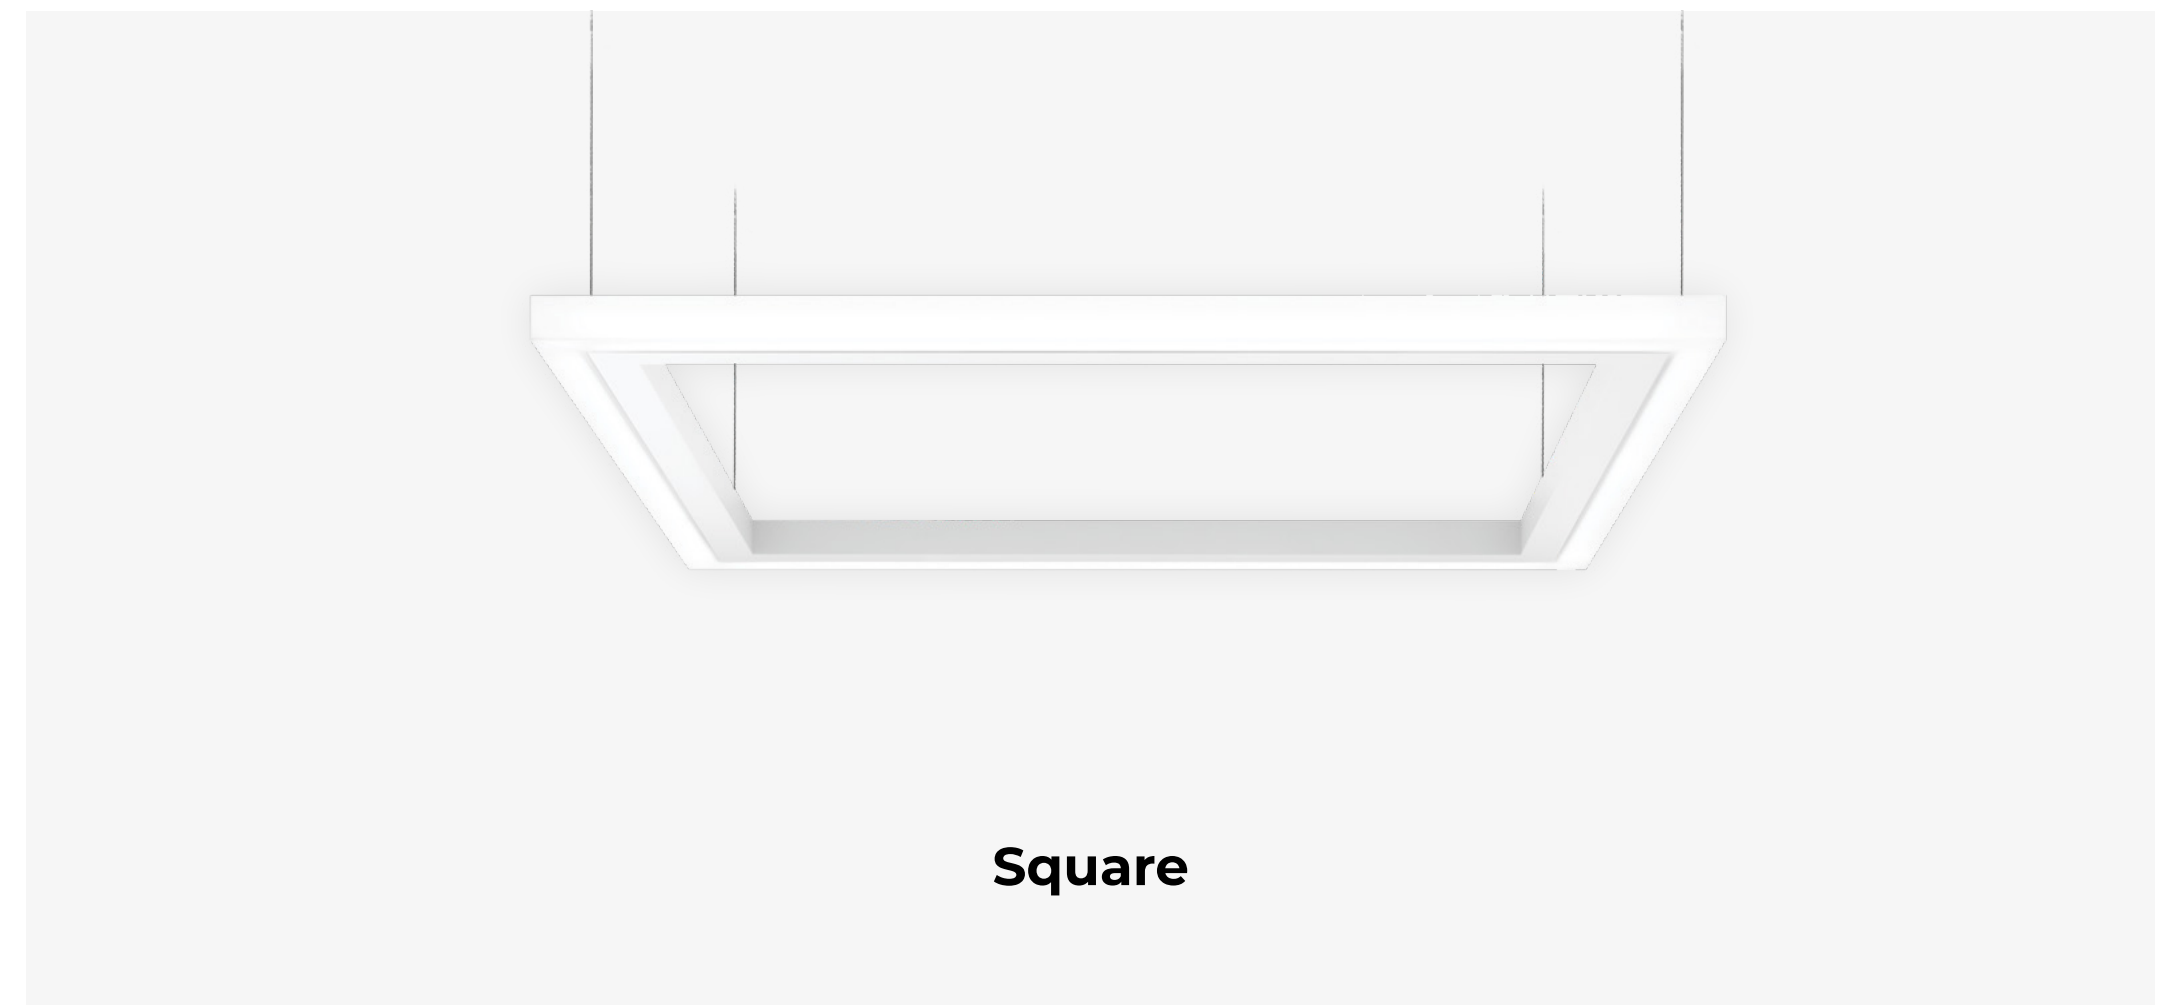

With the »light around« effect, Minus brings a new dimension in low ceiling spaces.

By illuminating the ceiling itself, the ceilings become visually elevated and appear much higher.

DESIGN:

Gigodesign

Product Range

INSTALLATION

Recessed, Ceiling, Suspended

LENGTH

565 - 3082 mm

LUMINAIRE LUMINOUS FLUX

1050 - 2750 lm/m

LED COLOUR

827, 830, 840, 930, 940, RGB (Square)