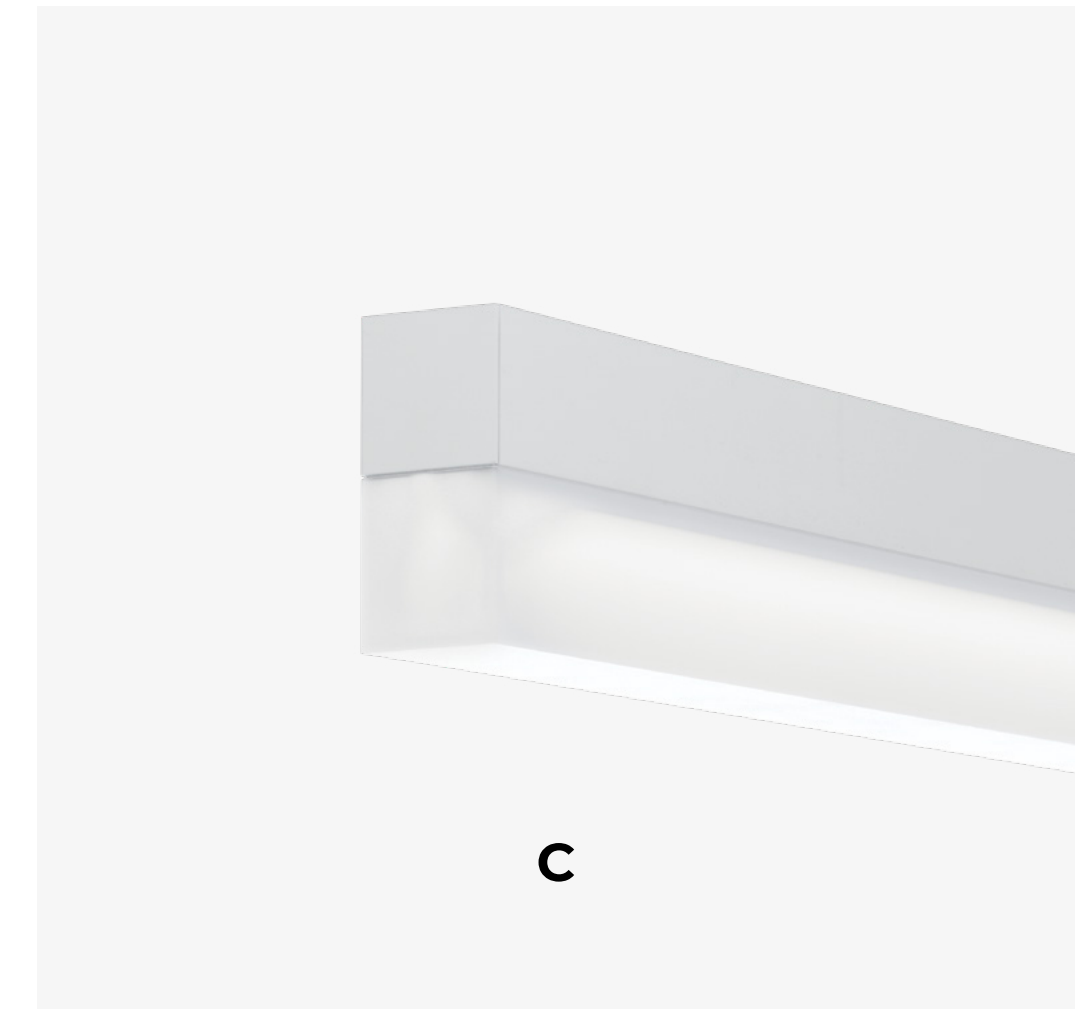

With the »light around« effect, Minus brings a new dimension in low ceiling spaces.

By illuminating the ceiling itself, the ceilings become visually elevated and appear much higher.

DESIGN:

Gigodesign

Product Range

INSTALLATION

Recessed, Ceiling, Suspended

LENGTH

565 - 3082 mm

LUMINAIRE LUMINOUS FLUX

1050 - 2750 lm/m

LED COLOUR

827, 830, 840, 930, 940, RGB (Square)