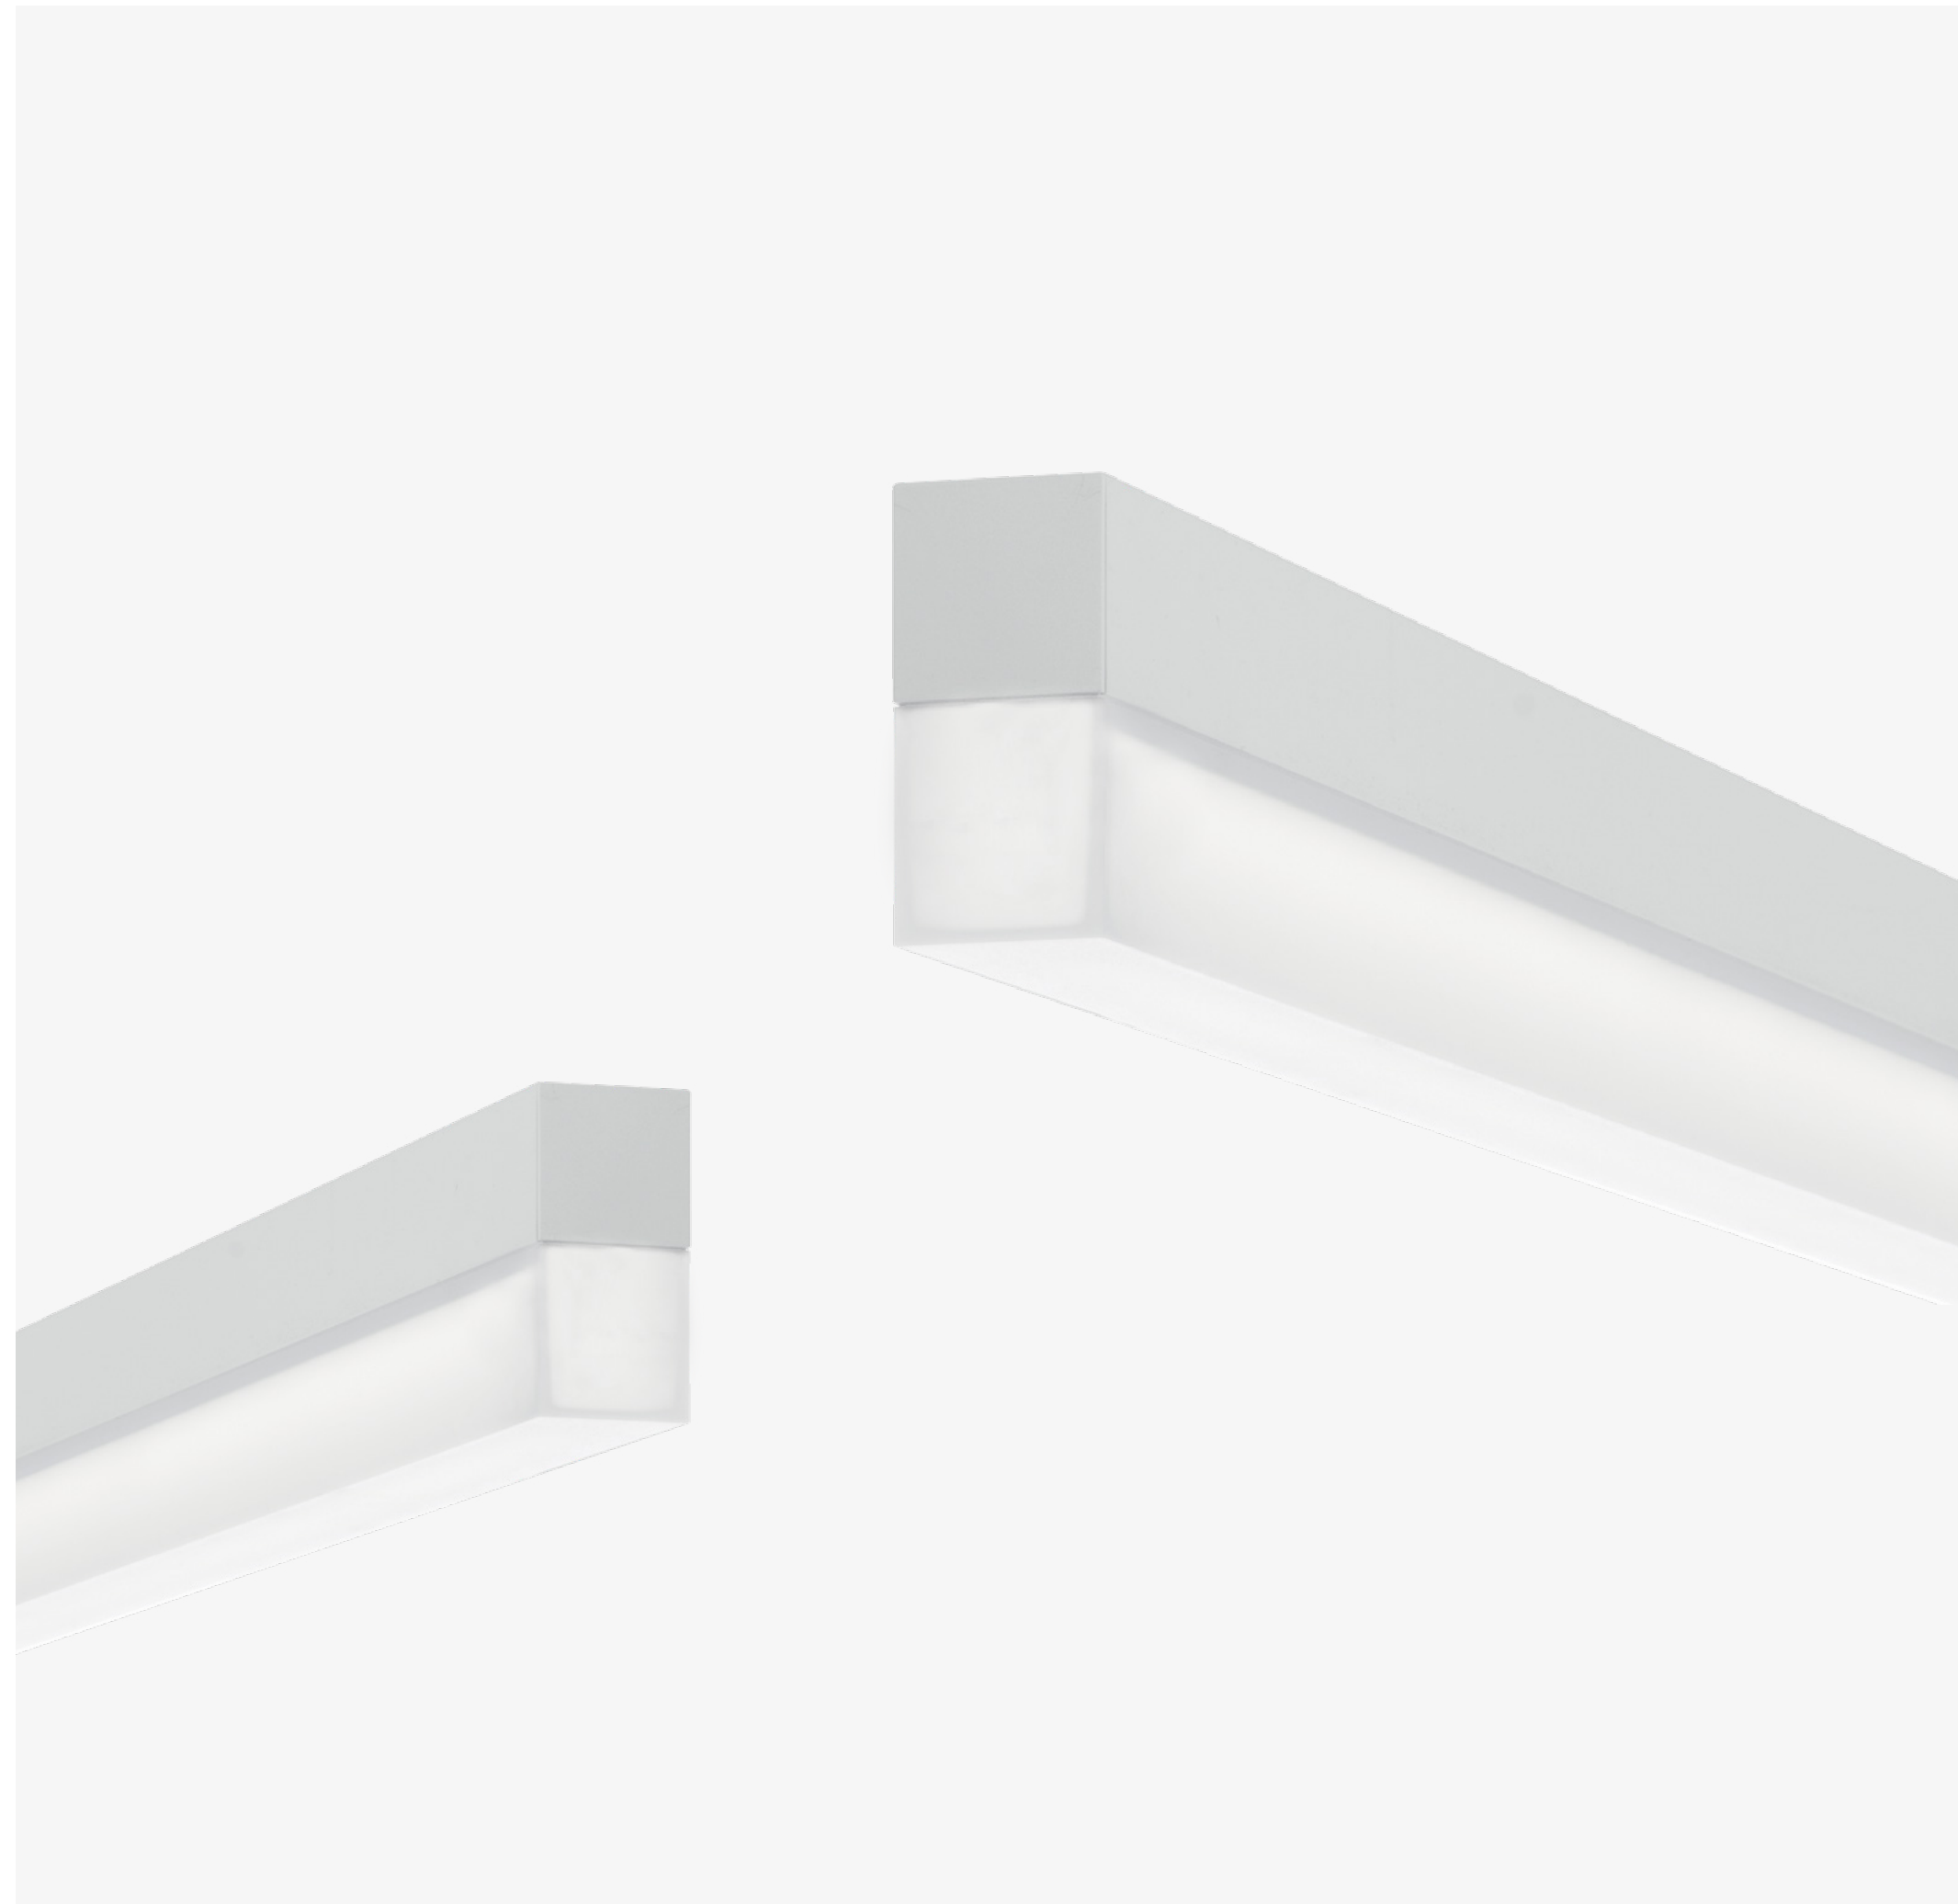

With the »light around« effect, Minus brings a new dimension in low ceiling spaces.

By illuminating the ceiling itself, the ceilings become visually elevated and appear much higher.

DESIGN:

Gigodesign

Product Range

INSTALLATION

Recessed, Ceiling, Suspended

LENGTH

565 - 3082 mm

LUMINAIRE LUMINOUS FLUX

1050 - 2750 lm/m

LED COLOUR

827, 830, 840, 930, 940, RGB (Square)