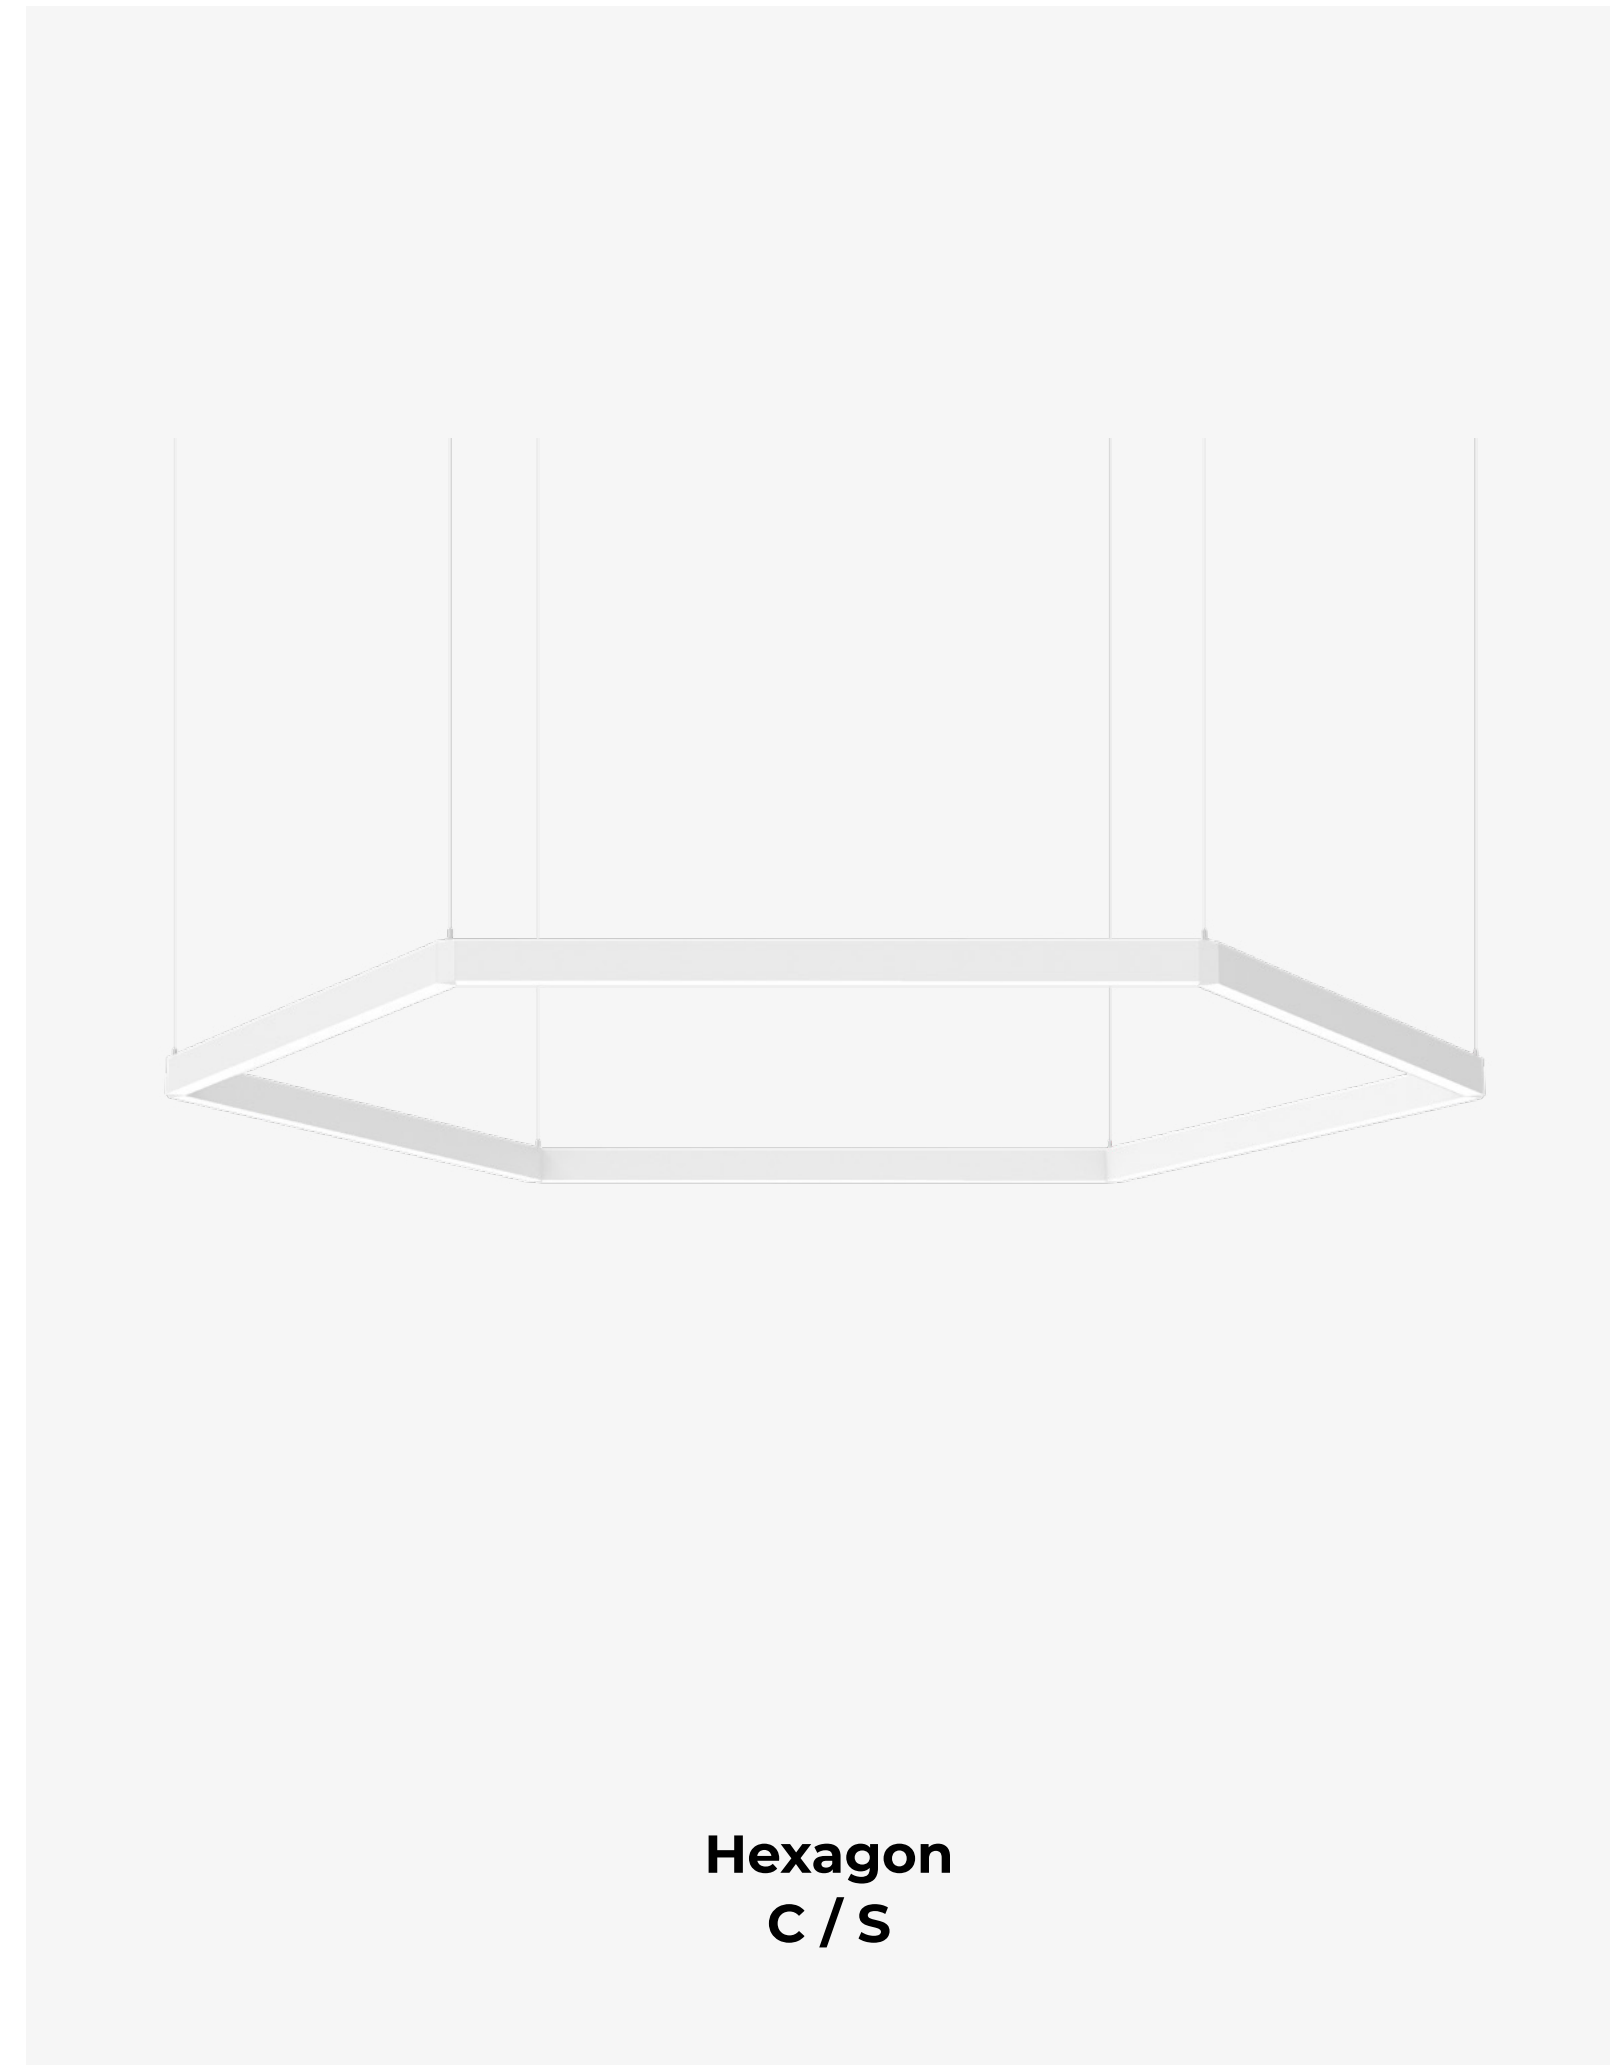

# Product Range

---

**LIGHT OUTPUT:**

3300 - 16300 lm/m,  
980 - 5000 lm/m

**LED COLOUR:**

827, 830, 840, 930, 940, TW

**OPTICS:**

SOP, DPR Diffuser