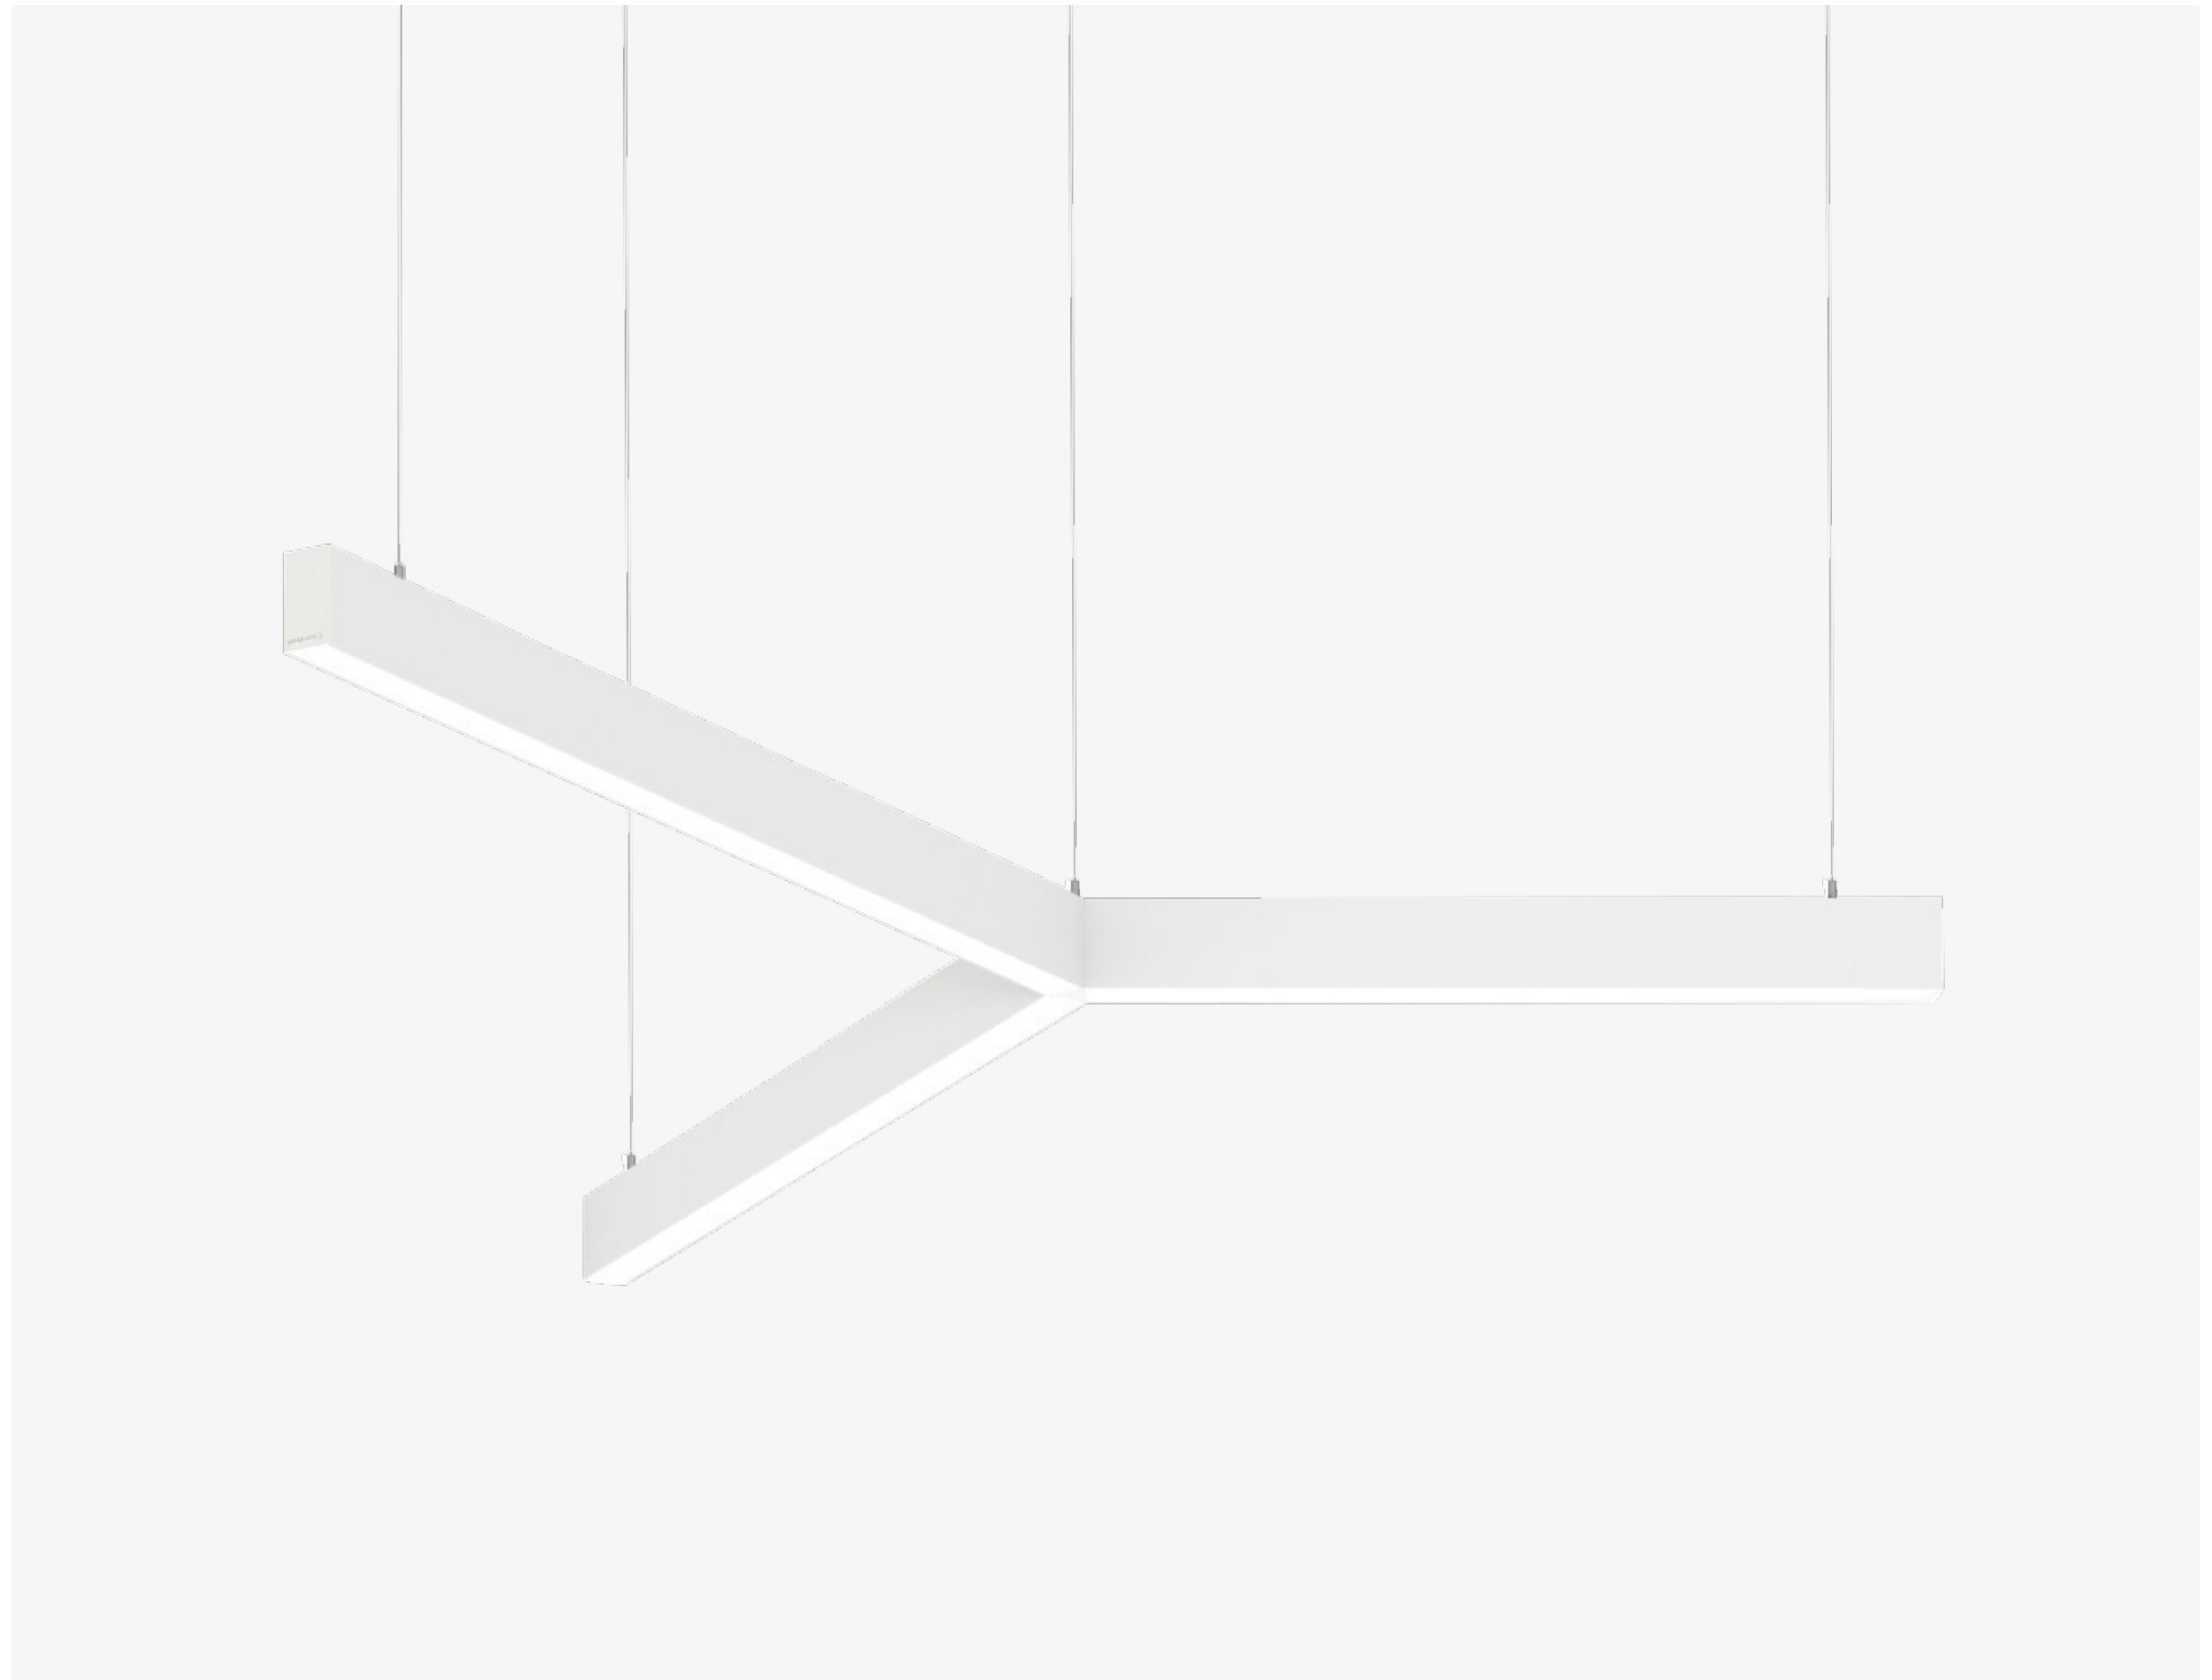

# Match your style

Choose from a range of colours to make your Hexagon luminaire either blend in or stand out. With Random, you add a statement to the design of your ambient.

WH

BK

# Suspension points

Hexagon is suspended on it's joints, so the weight of the luminaire is evenly distributed

The beauty  
of infinite  
variations

One of nature's  
favourite forms