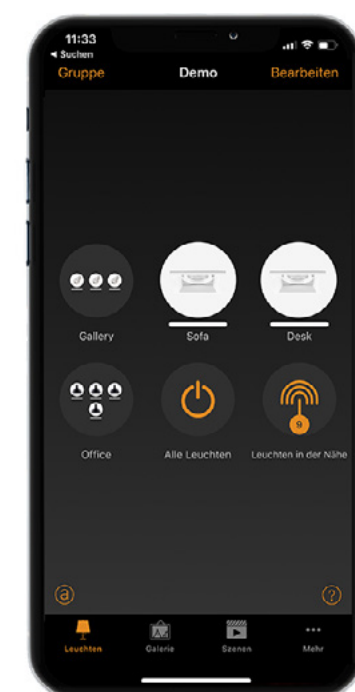

# Match your style

Choose from a range of colours to make your Hexagon luminaire either blend in or stand out. With Random, you add a statement to the design of your ambient.

WH

BK

# Suspension points

Hexagon is suspended on it's joints, so the weight of the luminaire is evenly distributed

The beauty  
of infinite  
variations

One of nature's  
favourite forms

# Light control

Wireless lighting control system Casambi offers a big variety of possibilities for a user to interact with the lighting. The app for smartphones and tablets is the most elaborated user interface. Besides the app, traditional wall switches, push buttons, Casambi's own scene controllers and many other control points can be used.