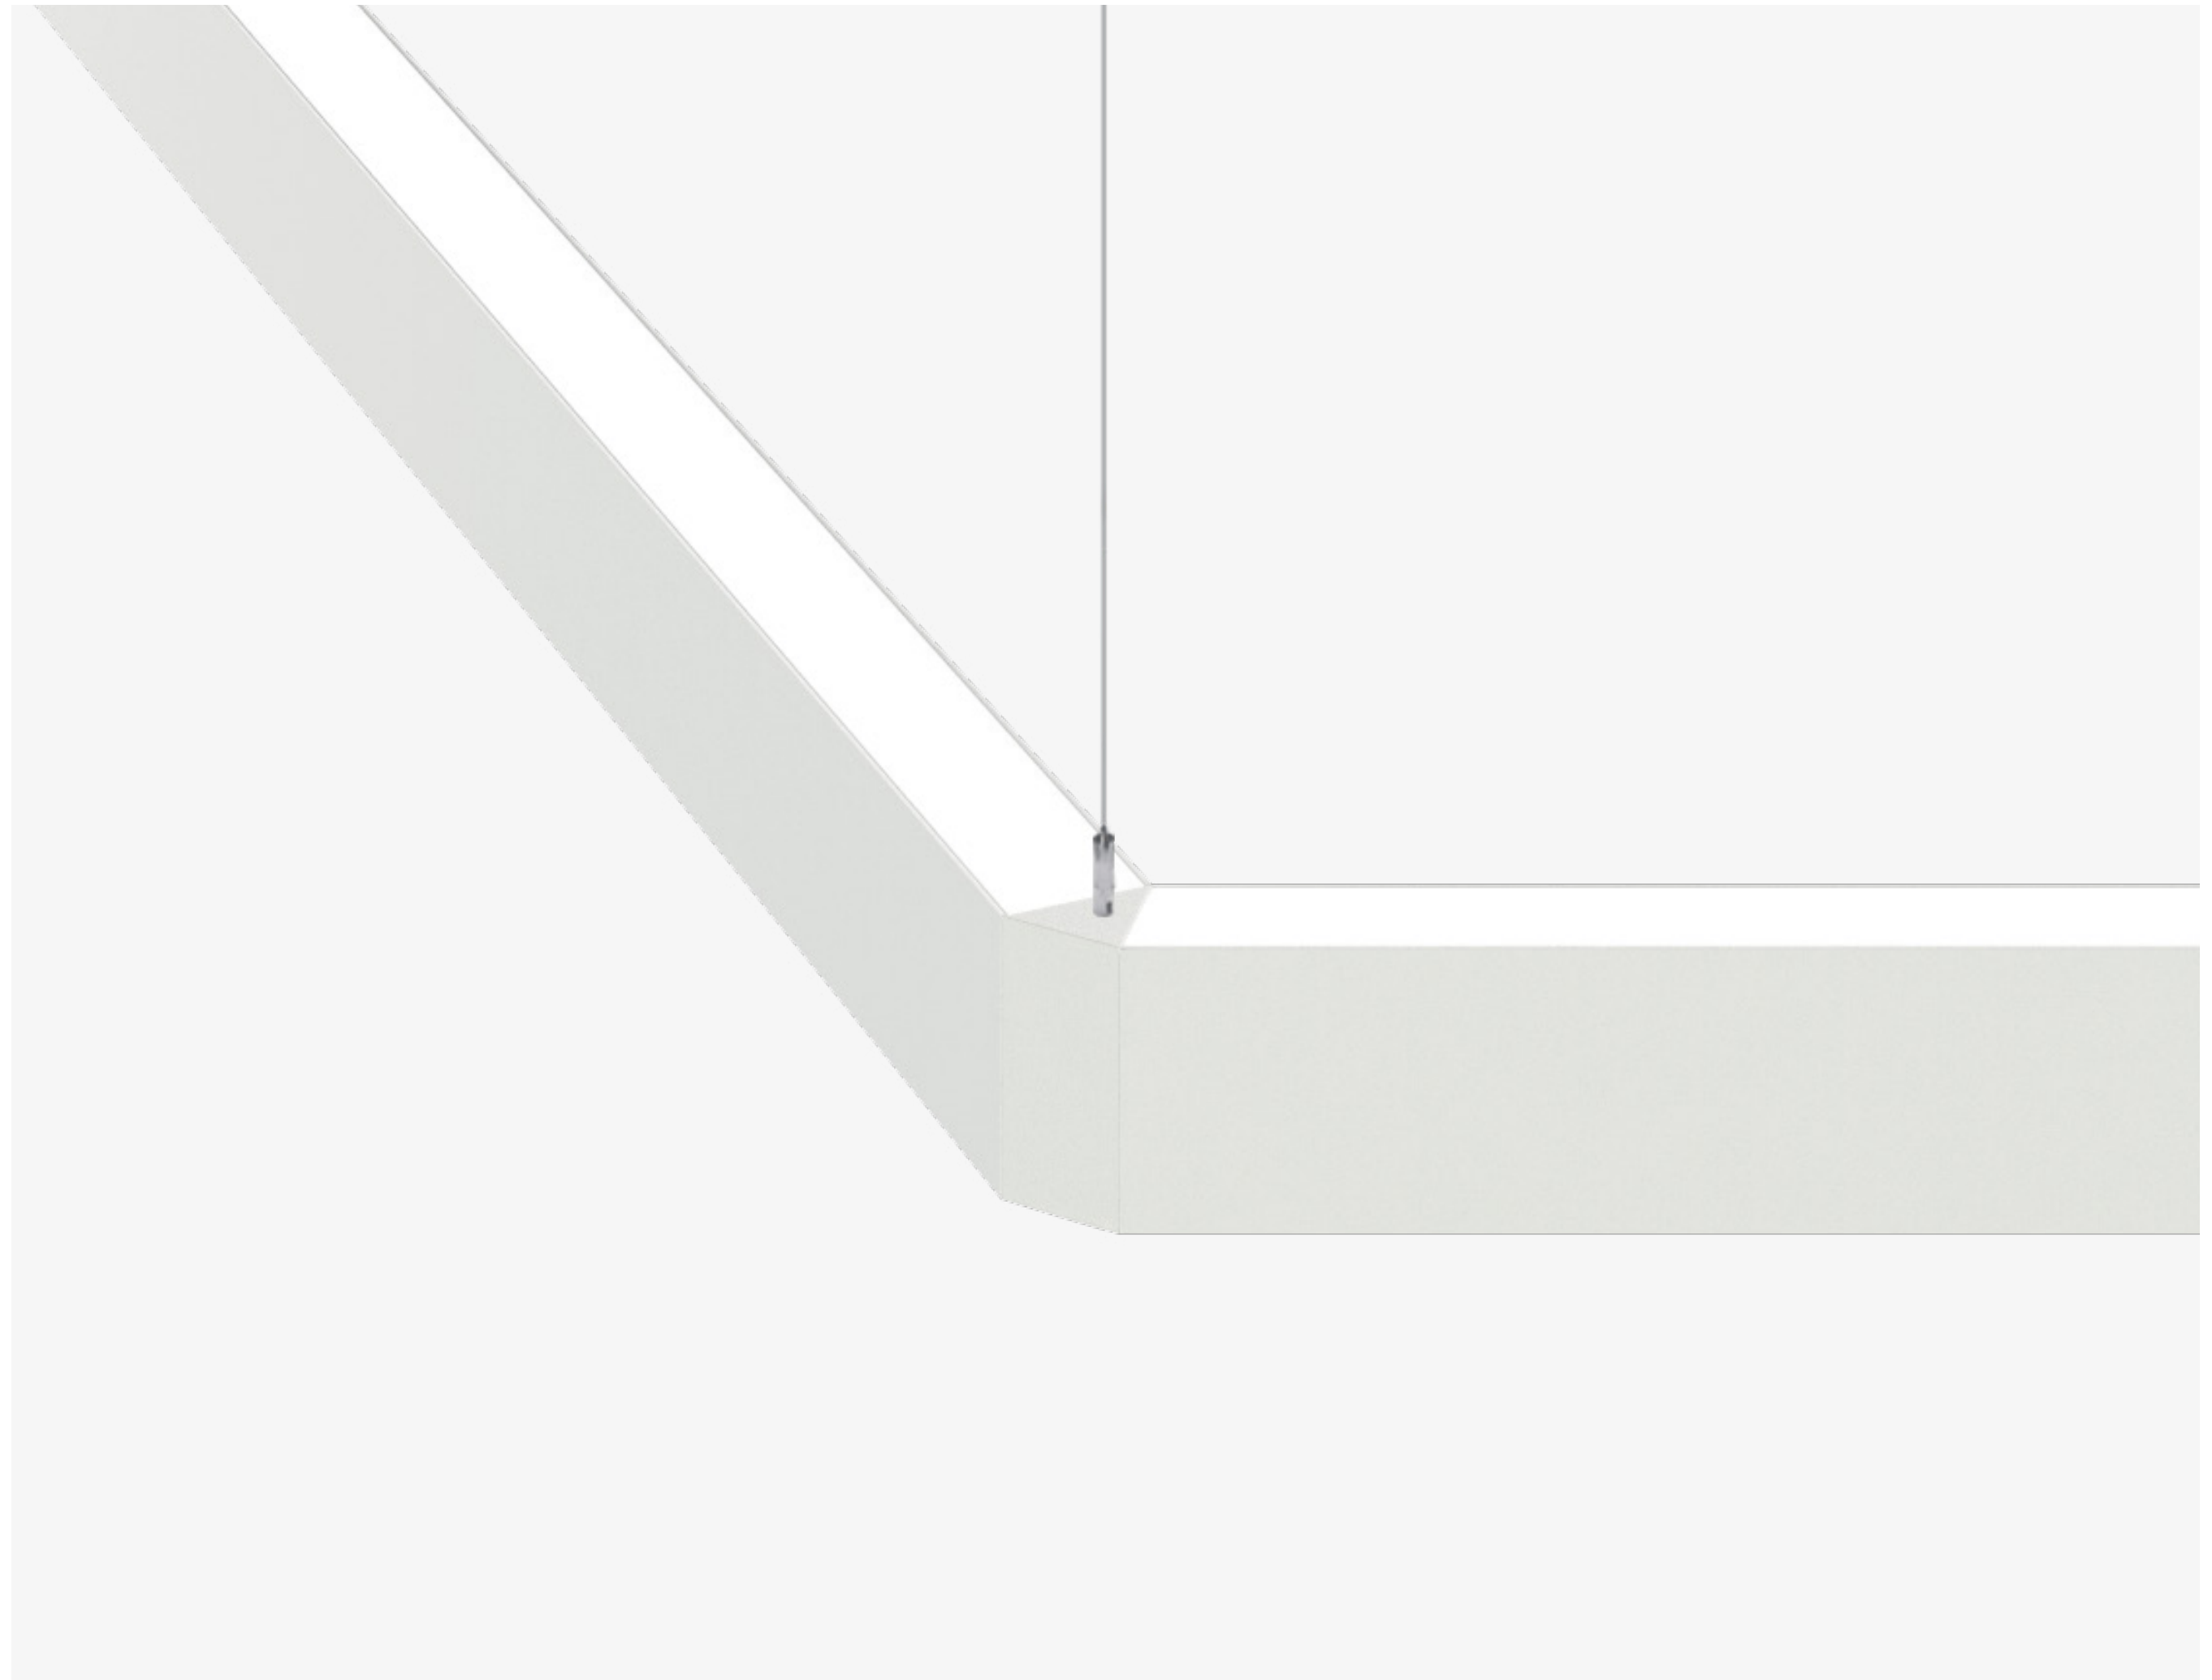

# Match your style

Choose from a range of colours to make your Hexagon luminaire either blend in or stand out. With Random, you add a statement to the design of your ambient.

WH

BK

# Suspension points

Hexagon is suspended on it's joints, so the weight of the luminaire is evenly distributed

The beauty  
of infinite  
variations

One of nature's  
favourite forms