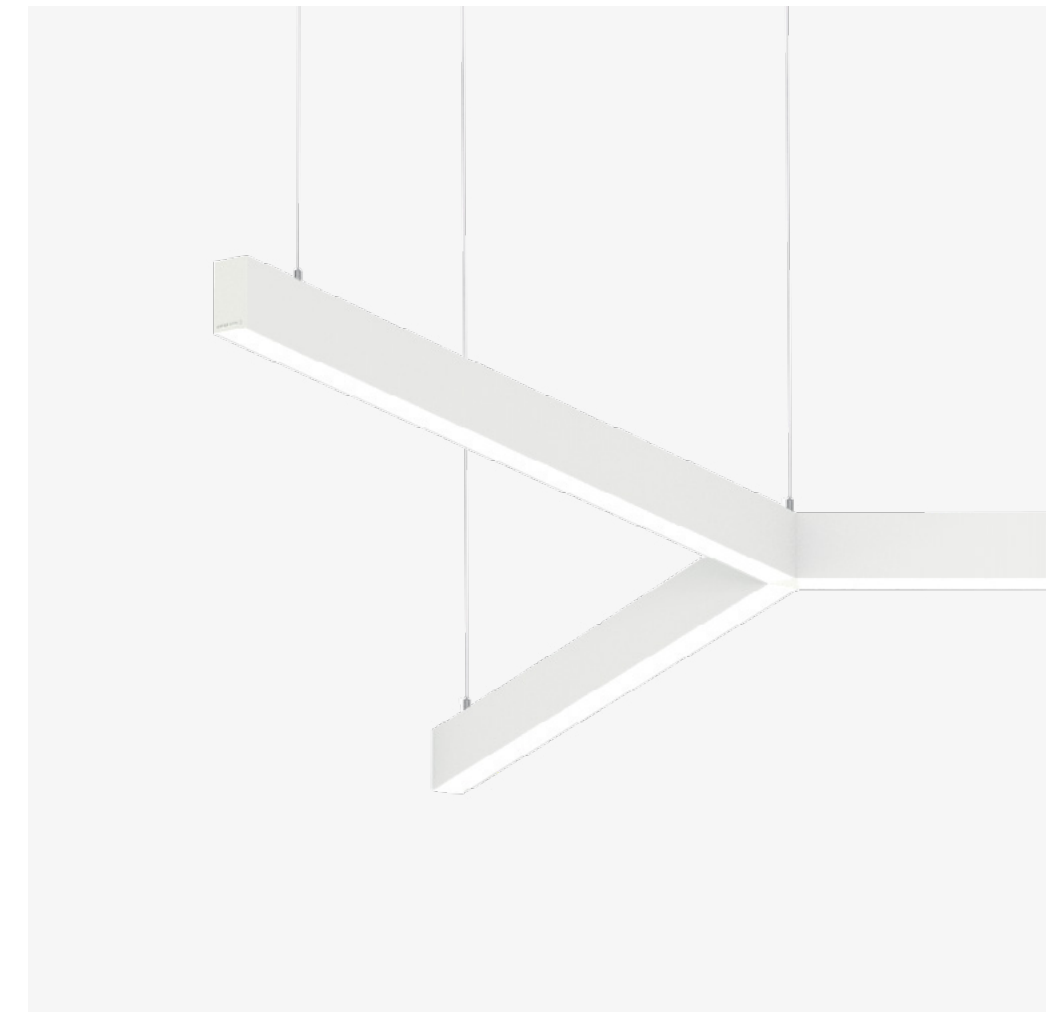

# Match your style

Choose from a range of colours to make your Hexagon luminaire either blend in or stand out. With Random, you add a statement to the design of your ambient.

WH

BK

# Suspension points

Hexagon is suspended on it's joints, so the weight of the luminaire is evenly distributed

The beauty  
of infinite  
variations

One of nature's  
favourite forms