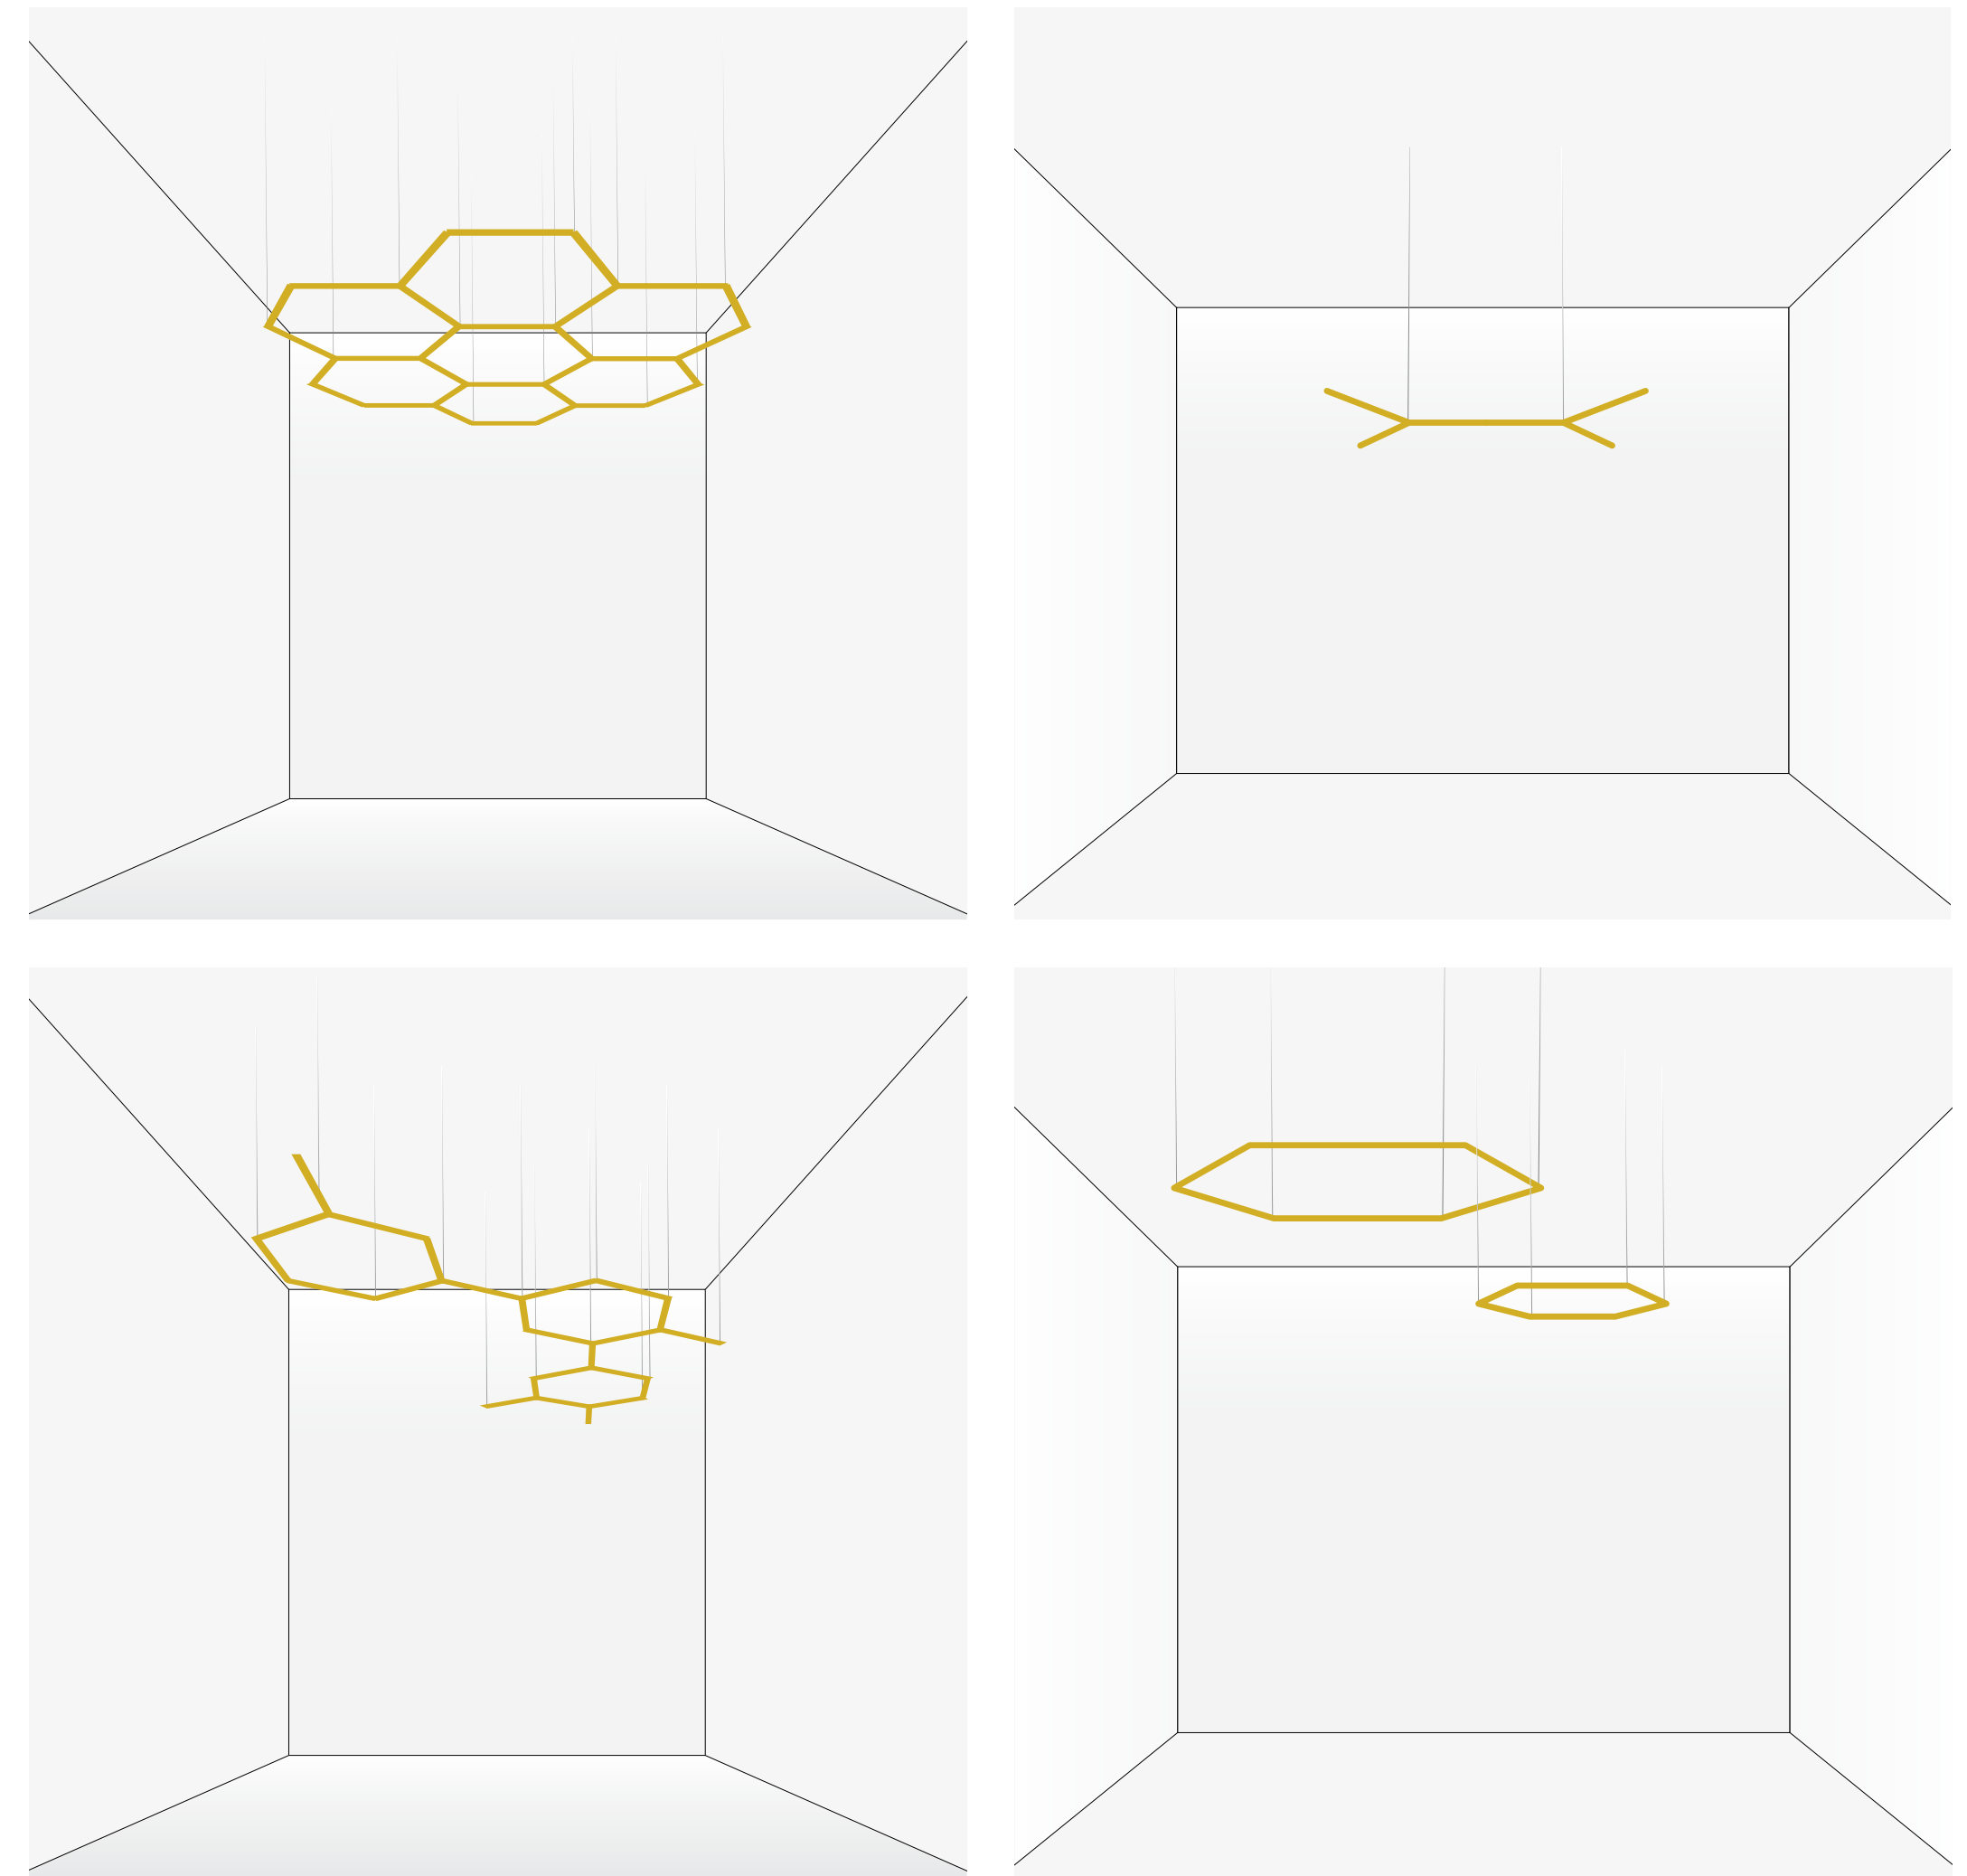

Be creative in compositions

Hexagon offers maximum application possibilities.