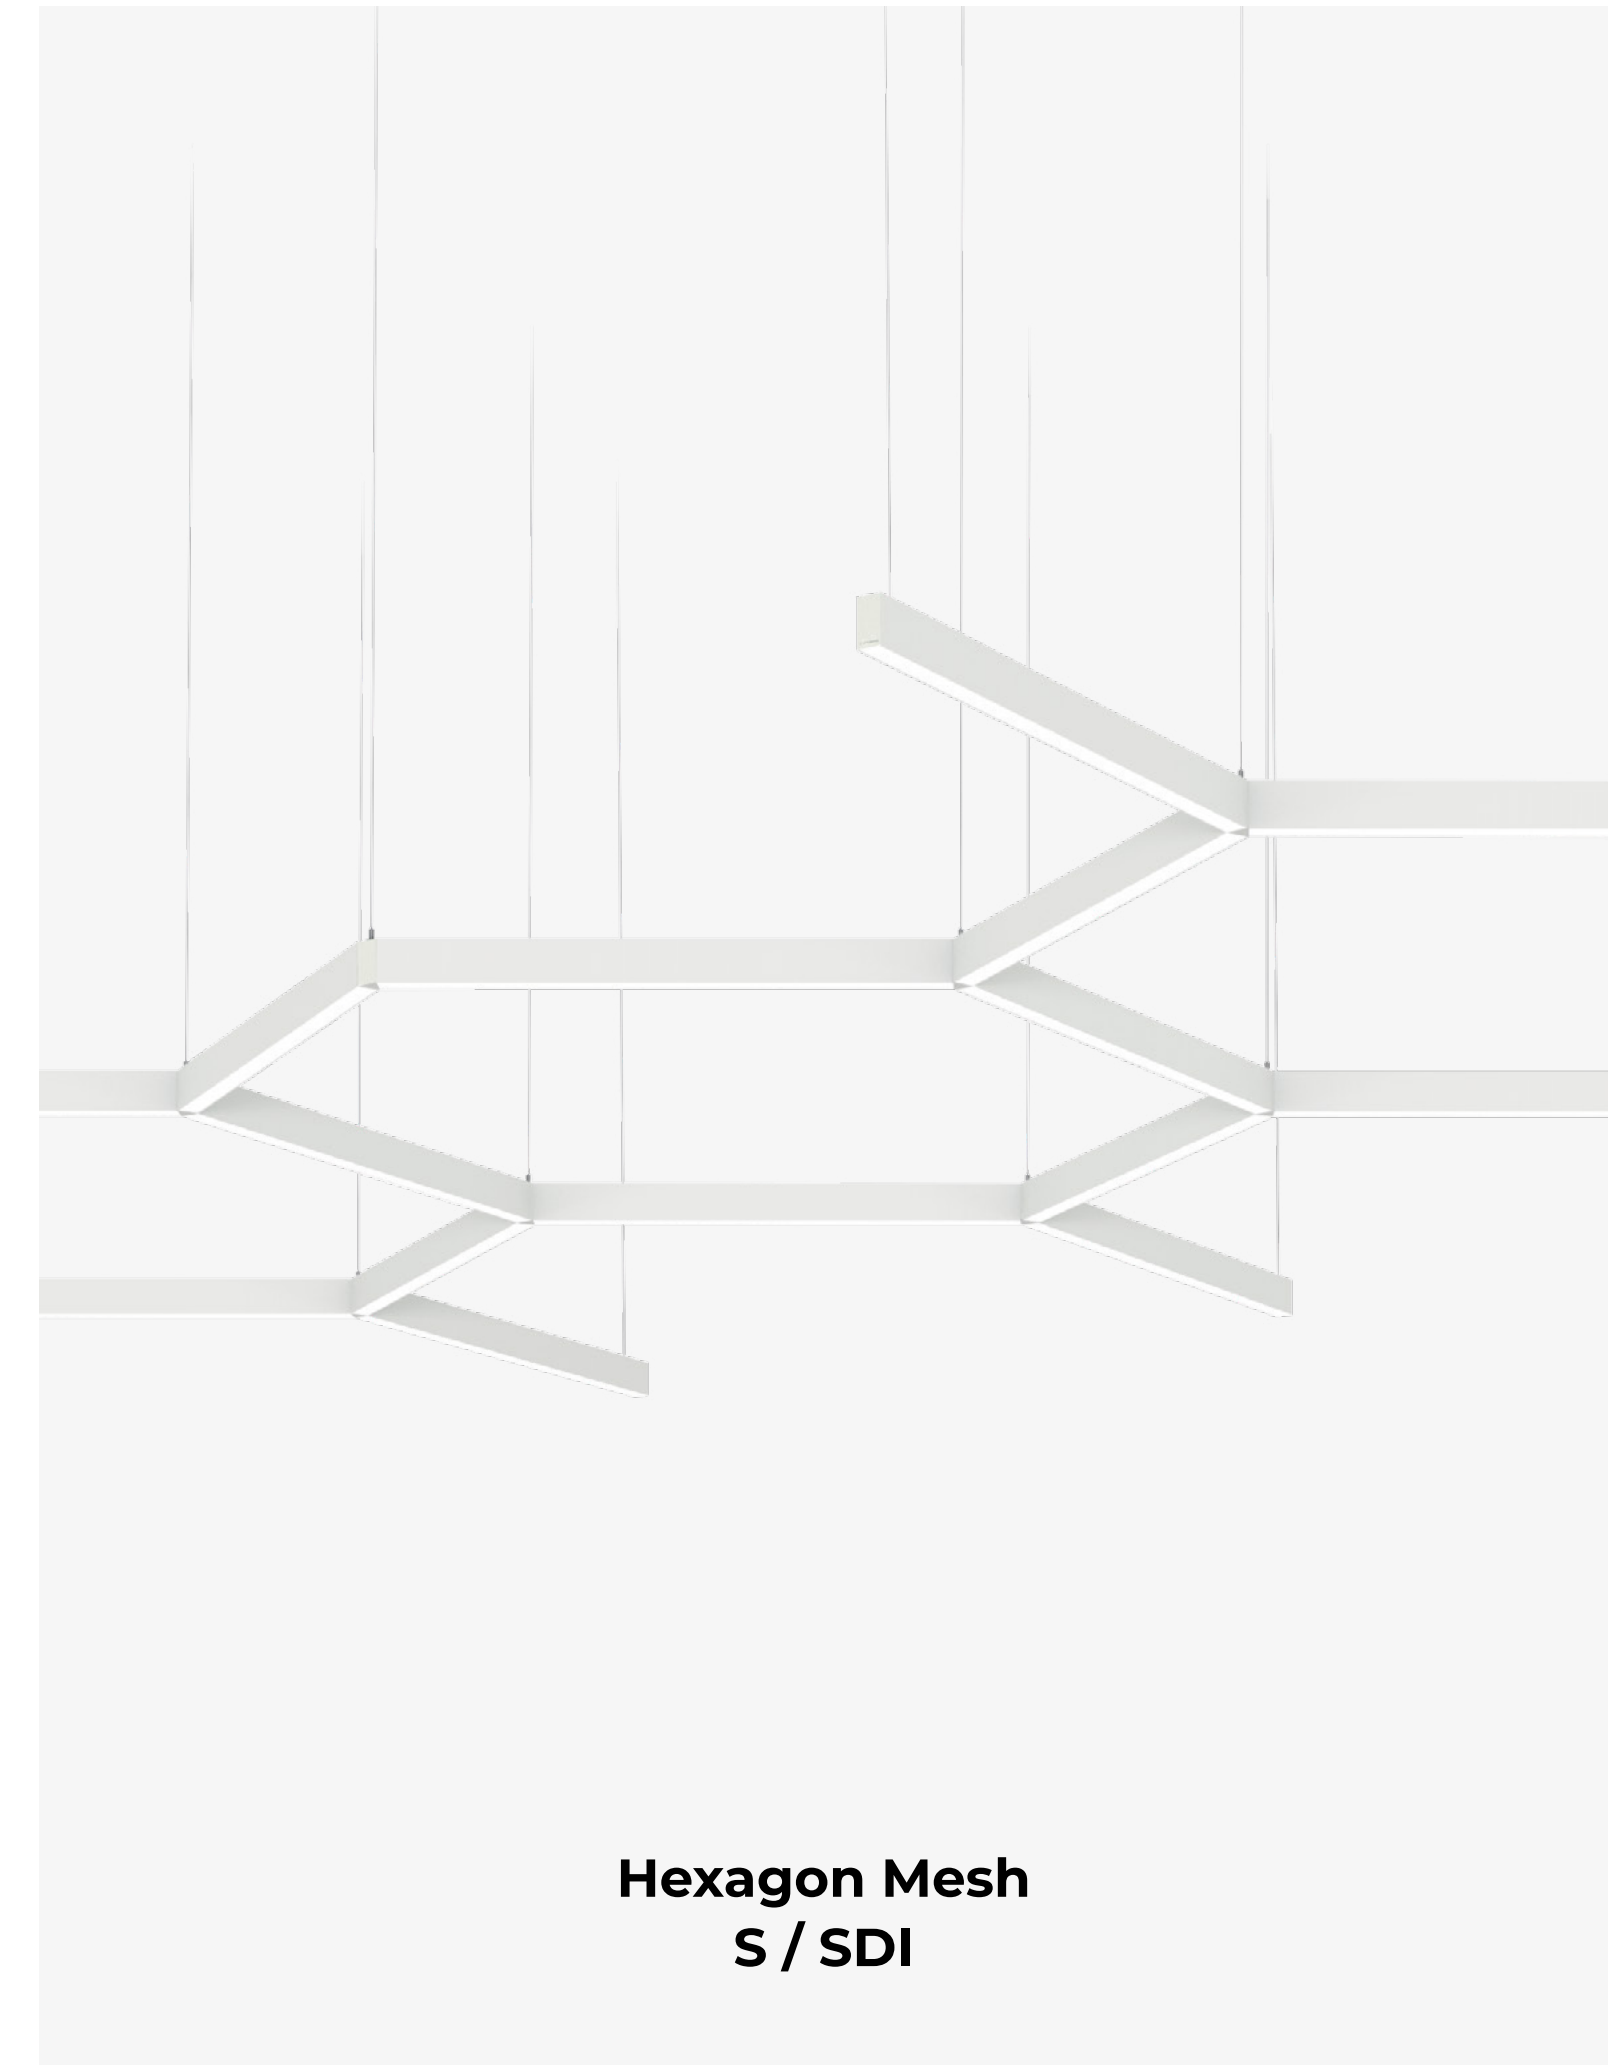

But not only that... Hexagon is a luminaire that offers far more! It does not only guarantee high-quality general illumination but also gives you creative space to make it as big and as bold as you want.

# Product Range

---

**LIGHT OUTPUT:**

3300 - 16300 lm/m,  
980 - 5000 lm/m

**LED COLOUR:**

827, 830, 840, 930, 940, TW

**OPTICS:**

SOP, DPR Diffuser

**Hexagon  
C/S**

**Hexagon Mesh  
S / SDI**