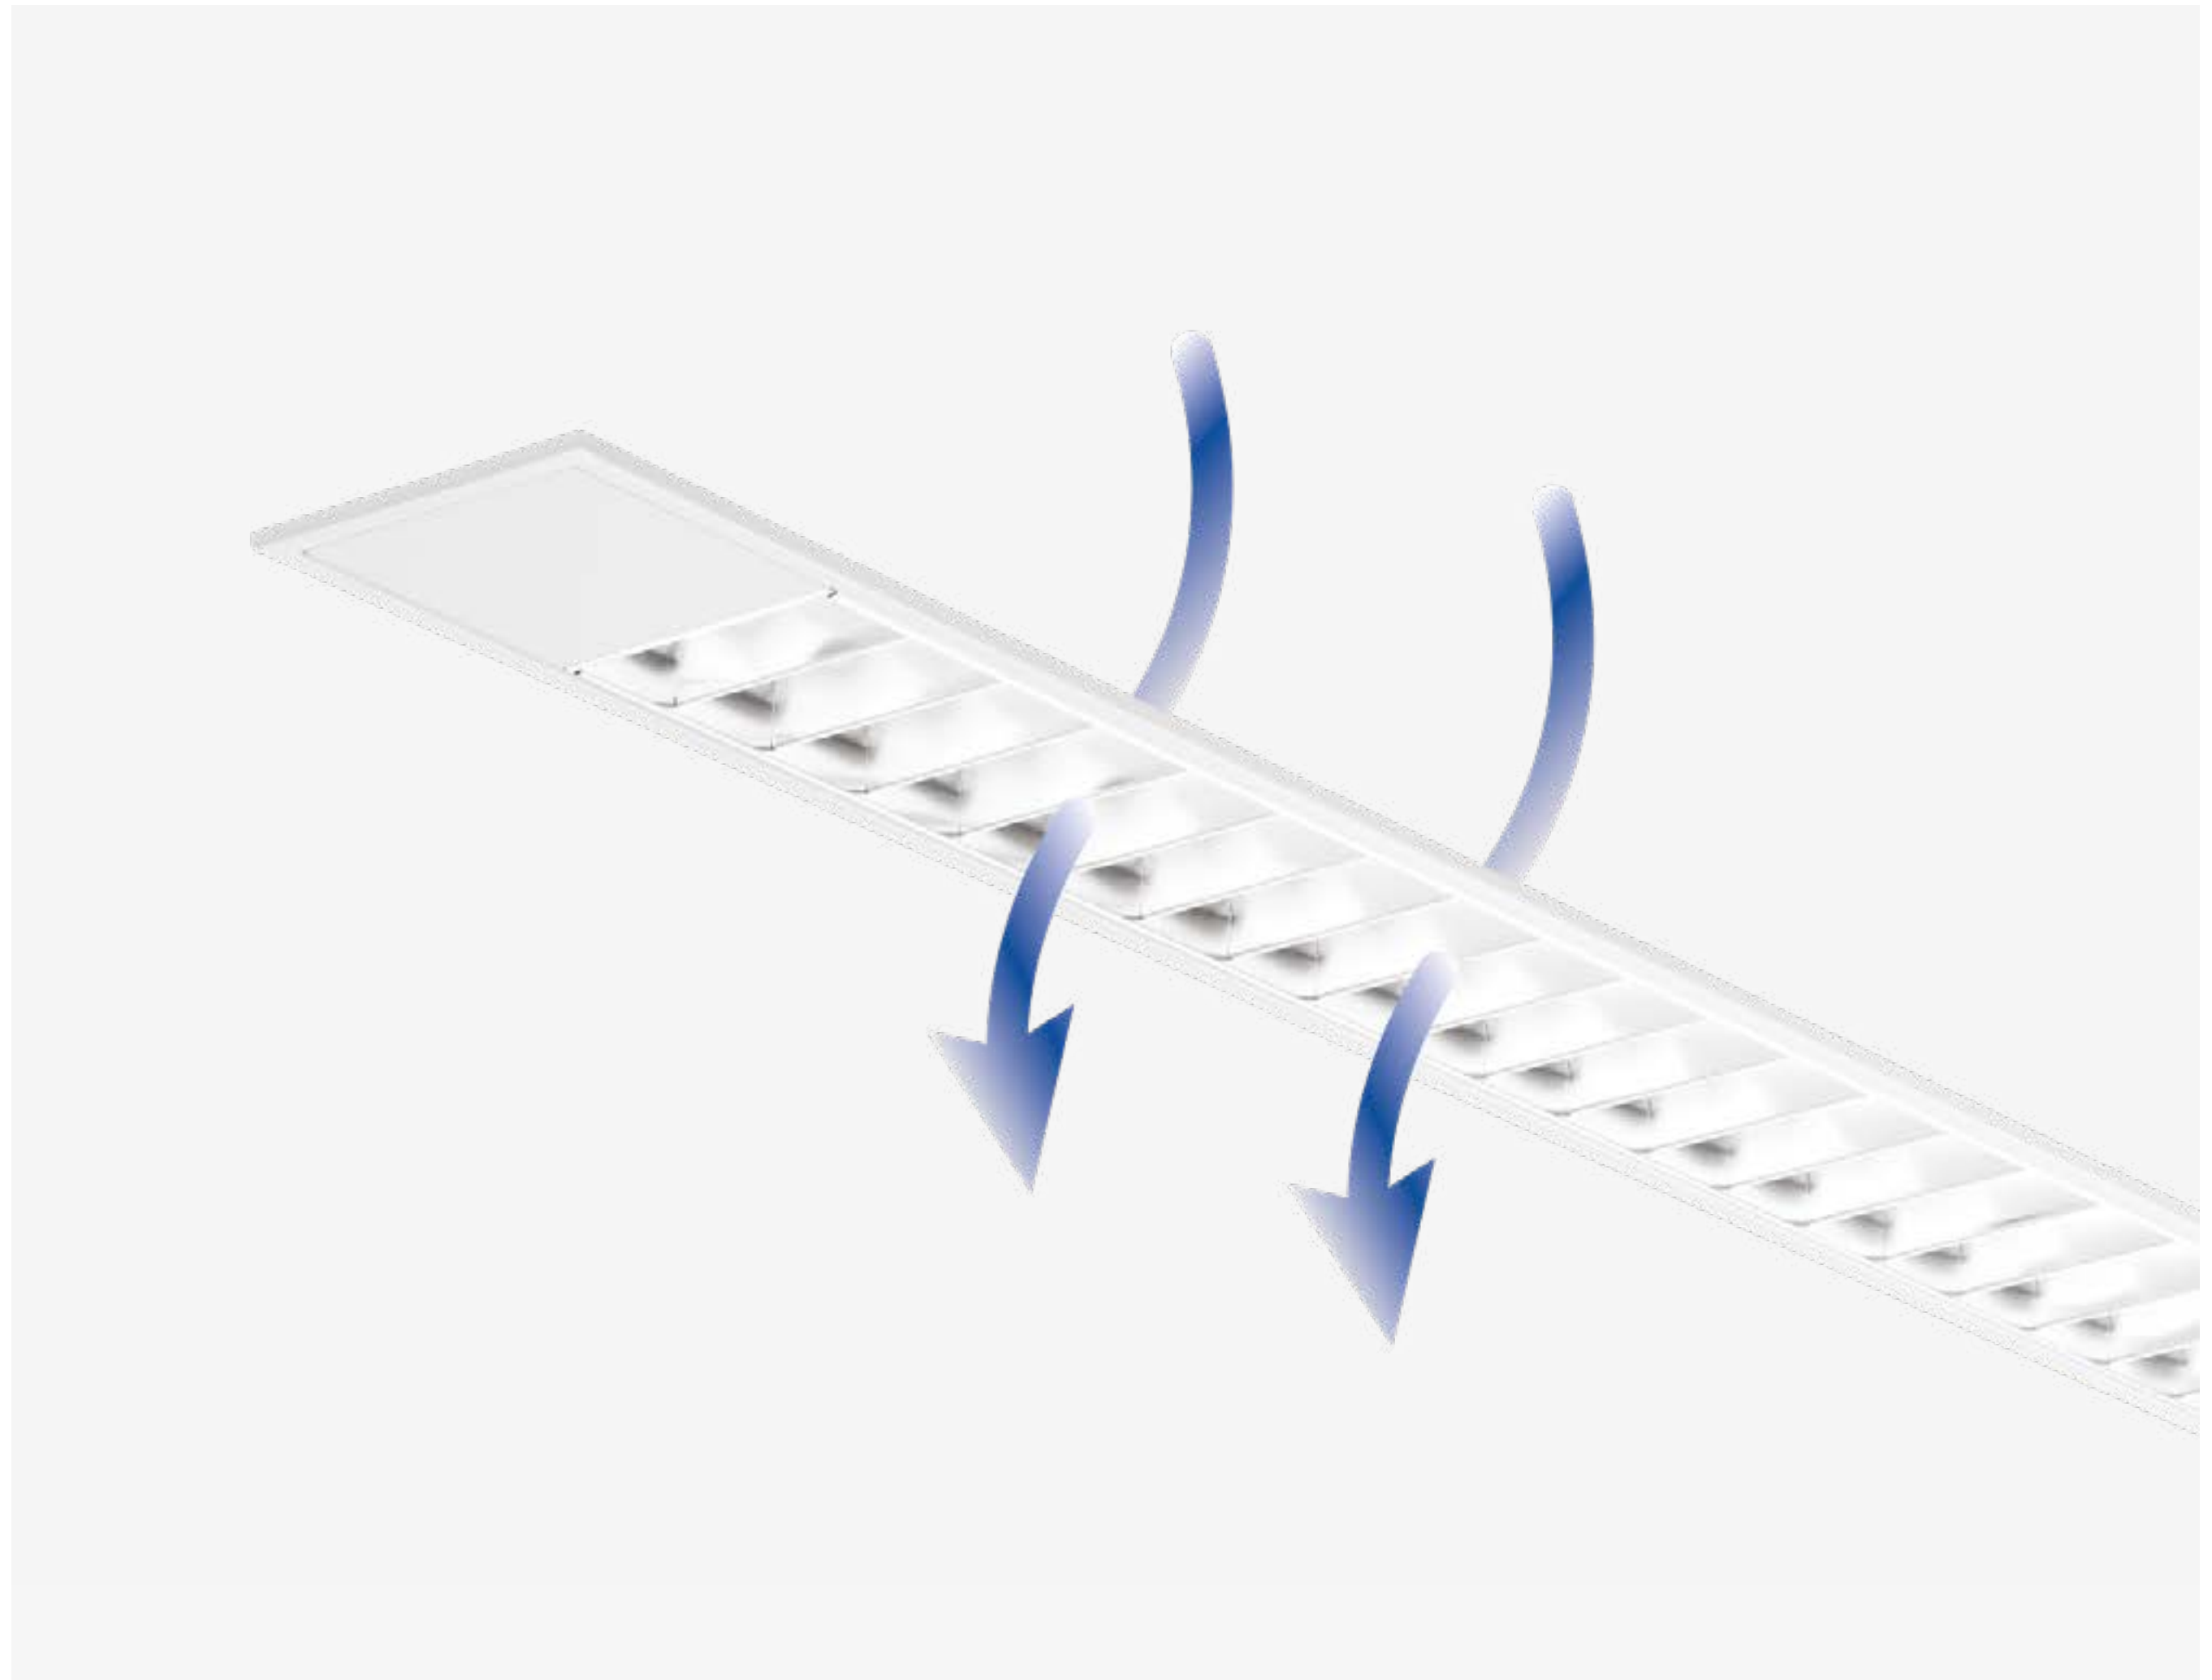

* Total illuminance includes daylight and artificial lighting.

Wide range of optics

LGO - low glare optic for maximum
efficiency and glare control

SOP - for soft, homogenous light distribution

DPR - high visual comfort

HMP - soft light that allows glare-free use

Designed for bandraster and climate ceilings

Demi R AIR is designed for bandmaster railprofile ceilings, with aircaps allowing air to flow between the housing and reflector.

Easy installation

Suitable for plasterboard ceilings with heights
between 7 and 55 mm.

High visual
comfort
(UGR<16)

Different sizes
and optics
available

Made in Europe

Our products are carefully planned, manufactured and tested in order to ensure reliable operation throughout their life span, to limit the environmental impact as little as possible and to co-create pleasant living conditions. Quality is our highest priority and way of life.