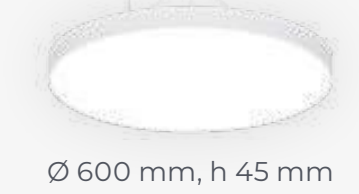

LUMINAIRE LUMINOUS FLUX:

1150 - 10300 lm

LED COLOUR:

827, 830, 840, 930, 940, Tunable White

DRIVER:

Casambi, DALI, FO

DIAMETER:

310 - 950 mm

Y wire suspension

Straight suspension

Choose the right diffuser

Use satin opal polycarbonate diffuser (SOP) for general illumination or soft-light prismatic diffuser (DPR) for task illumination.

The same height
for all sizes

Soft diffused
light

LONA RV
Recessed visible trim

LONA C/S
Ceiling / Suspended

LONA C H65
Ceiling

LONA S
Suspended

LONA CDI/SDI
Ceiling, suspended direct / indirect

LONA T*
Track

	300	400	600	900
Optics	SOP, DPR	SOP, DPR	SOP, DPR	SOP, DPR
Luminaire luminous flux (direct)	1150 -1800 lm	1750 - 2700 lm	2800 - 4400 lm	6400 - 10300 lm
Luminaire luminous flux (indirect)	790 lm	790 lm	1100 lm	1700 lm
Light distribution	Direct, Direct / Indirect	Direct, Direct / Indirect	Direct, Direct / Indirect	Direct, Direct / Indirect
LED colour	827, 830, 840, 930, 940	827, 830, 840, 930, 940	827, 830, 840, 930, 940	827, 830, 840, 930, 940
Dynamic colour	-	Tunable white 2700 - 6500K	Tunable white 2700 - 6500K	Tunable white 2700 - 6500K
Driver	Casambi, DALI, FO	Casambi, DALI, FO	Casambi, DALI, FO	Casambi, DALI, FO
Emergency kit	-	EM 1h, EM 3h	EM 1h, EM 3h	EM 1h, EM 3h
IP protection	IP43 / IP40 (S, SDI, W)	IP43 / IP40 (S, SDI, W)	IP43 / IP40 (S, SDI)	IP43 / IP40 (S, SDI)