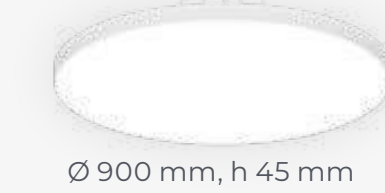

LUMINAIRE LUMINOUS FLUX:

1150 - 10300 lm

LED COLOUR:

827, 830, 840, 930, 940, Tunable White

DRIVER:

Casambi, DALI, FO

DIAMETER:

310 - 950 mm

Y wire suspension

Straight suspension

Choose the right diffuser

Use satin opal polycarbonate diffuser (SOP) for general illumination or soft-light prismatic diffuser (DPR) for task illumination.

The same height
for all sizes

Soft diffused
light

LONA RV
Recessed visible trim

LONA C/S
Ceiling / Suspended

LONA C H65
Ceiling

LONA S
Suspended

LONA CDI/SDI
Ceiling, suspended direct / indirect

LONA T*
Track

	300	400	600	900
Optics	SOP, DPR	SOP, DPR	SOP, DPR	SOP, DPR
Luminaire luminous flux (direct)	1150 -1800 lm	1750 - 2700 lm	2800 - 4400 lm	6400 - 10300 lm
Luminaire luminous flux (indirect)	790 lm	790 lm	1100 lm	1700 lm
Light distribution	Direct, Direct / Indirect	Direct, Direct / Indirect	Direct, Direct / Indirect	Direct, Direct / Indirect
LED colour	827, 830, 840, 930, 940	827, 830, 840, 930, 940	827, 830, 840, 930, 940	827, 830, 840, 930, 940
Dynamic colour	-	Tunable white 2700 - 6500K	Tunable white 2700 - 6500K	Tunable white 2700 - 6500K
Driver	Casambi, DALI, FO	Casambi, DALI, FO	Casambi, DALI, FO	Casambi, DALI, FO
Emergency kit	-	EM 1h, EM 3h	EM 1h, EM 3h	EM 1h, EM 3h
IP protection	IP43 / IP40 (S, SDI, W)	IP43 / IP40 (S, SDI, W)	IP43 / IP40 (S, SDI)	IP43 / IP40 (S, SDI)