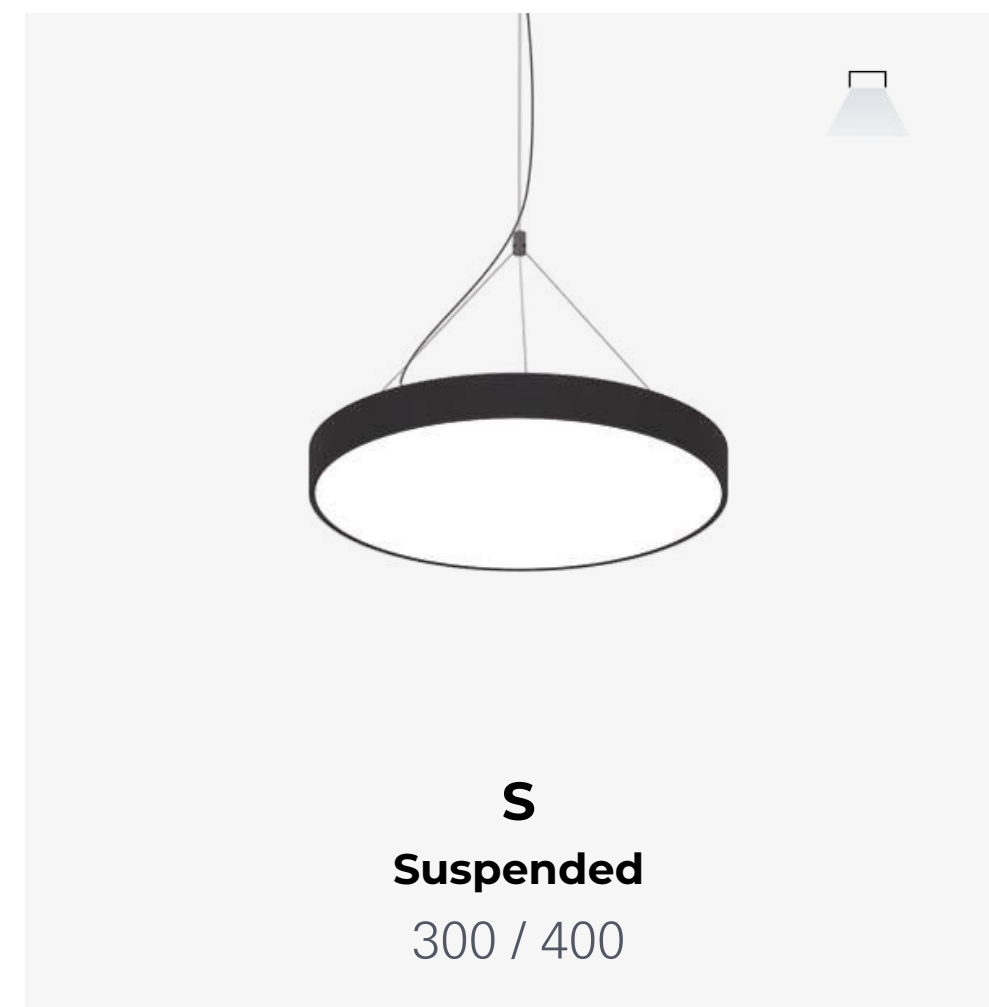

LUMINAIRE LUMINOUS FLUX:

1150 - 10300 lm

LED COLOUR:

827, 830, 840, 930, 940, Tunable White

DRIVER:

Casambi, DALI, FO

DIAMETER:

310 - 950 mm

Overview of features

Soft diffused light

Soft homogeneous illumination with soft shadows enhances people's well-being and optically enlarges the space. The ceiling looks clean due to its discreet form.

Different sizes, same height