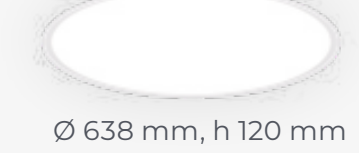

LUMINAIRE LUMINOUS FLUX:

1150 - 10300 lm

LED COLOUR:

827, 830, 840, 930, 940, Tunable White

DRIVER:

Casambi, DALI, FO

DIAMETER:

310 - 950 mm

Y wire suspension

Straight suspension

Choose the right diffuser

Use satin opal polycarbonate diffuser (SOP) for general illumination or soft-light prismatic diffuser (DPR) for task illumination.

The same height
for all sizes

Soft diffused
light

LONA RV
Recessed visible trim

LONA C/S
Ceiling / Suspended

LONA C H65
Ceiling

LONA S
Suspended

LONA CDI/SDI
Ceiling, suspended direct / indirect

LONA T*
Track

	300	400	600	900
Optics	SOP, DPR	SOP, DPR	SOP, DPR	SOP, DPR
Luminaire luminous flux (direct)	1150 -1800 lm	1750 - 2700 lm	2800 - 4400 lm	6400 - 10300 lm
Luminaire luminous flux (indirect)	790 lm	790 lm	1100 lm	1700 lm
Light distribution	Direct, Direct / Indirect	Direct, Direct / Indirect	Direct, Direct / Indirect	Direct, Direct / Indirect
LED colour	827, 830, 840, 930, 940	827, 830, 840, 930, 940	827, 830, 840, 930, 940	827, 830, 840, 930, 940
Dynamic colour	-	Tunable white 2700 - 6500K	Tunable white 2700 - 6500K	Tunable white 2700 - 6500K
Driver	Casambi, DALI, FO	Casambi, DALI, FO	Casambi, DALI, FO	Casambi, DALI, FO
Emergency kit	-	EM 1h, EM 3h	EM 1h, EM 3h	EM 1h, EM 3h
IP protection	IP43 / IP40 (S, SDI, W)	IP43 / IP40 (S, SDI, W)	IP43 / IP40 (S, SDI)	IP43 / IP40 (S, SDI)