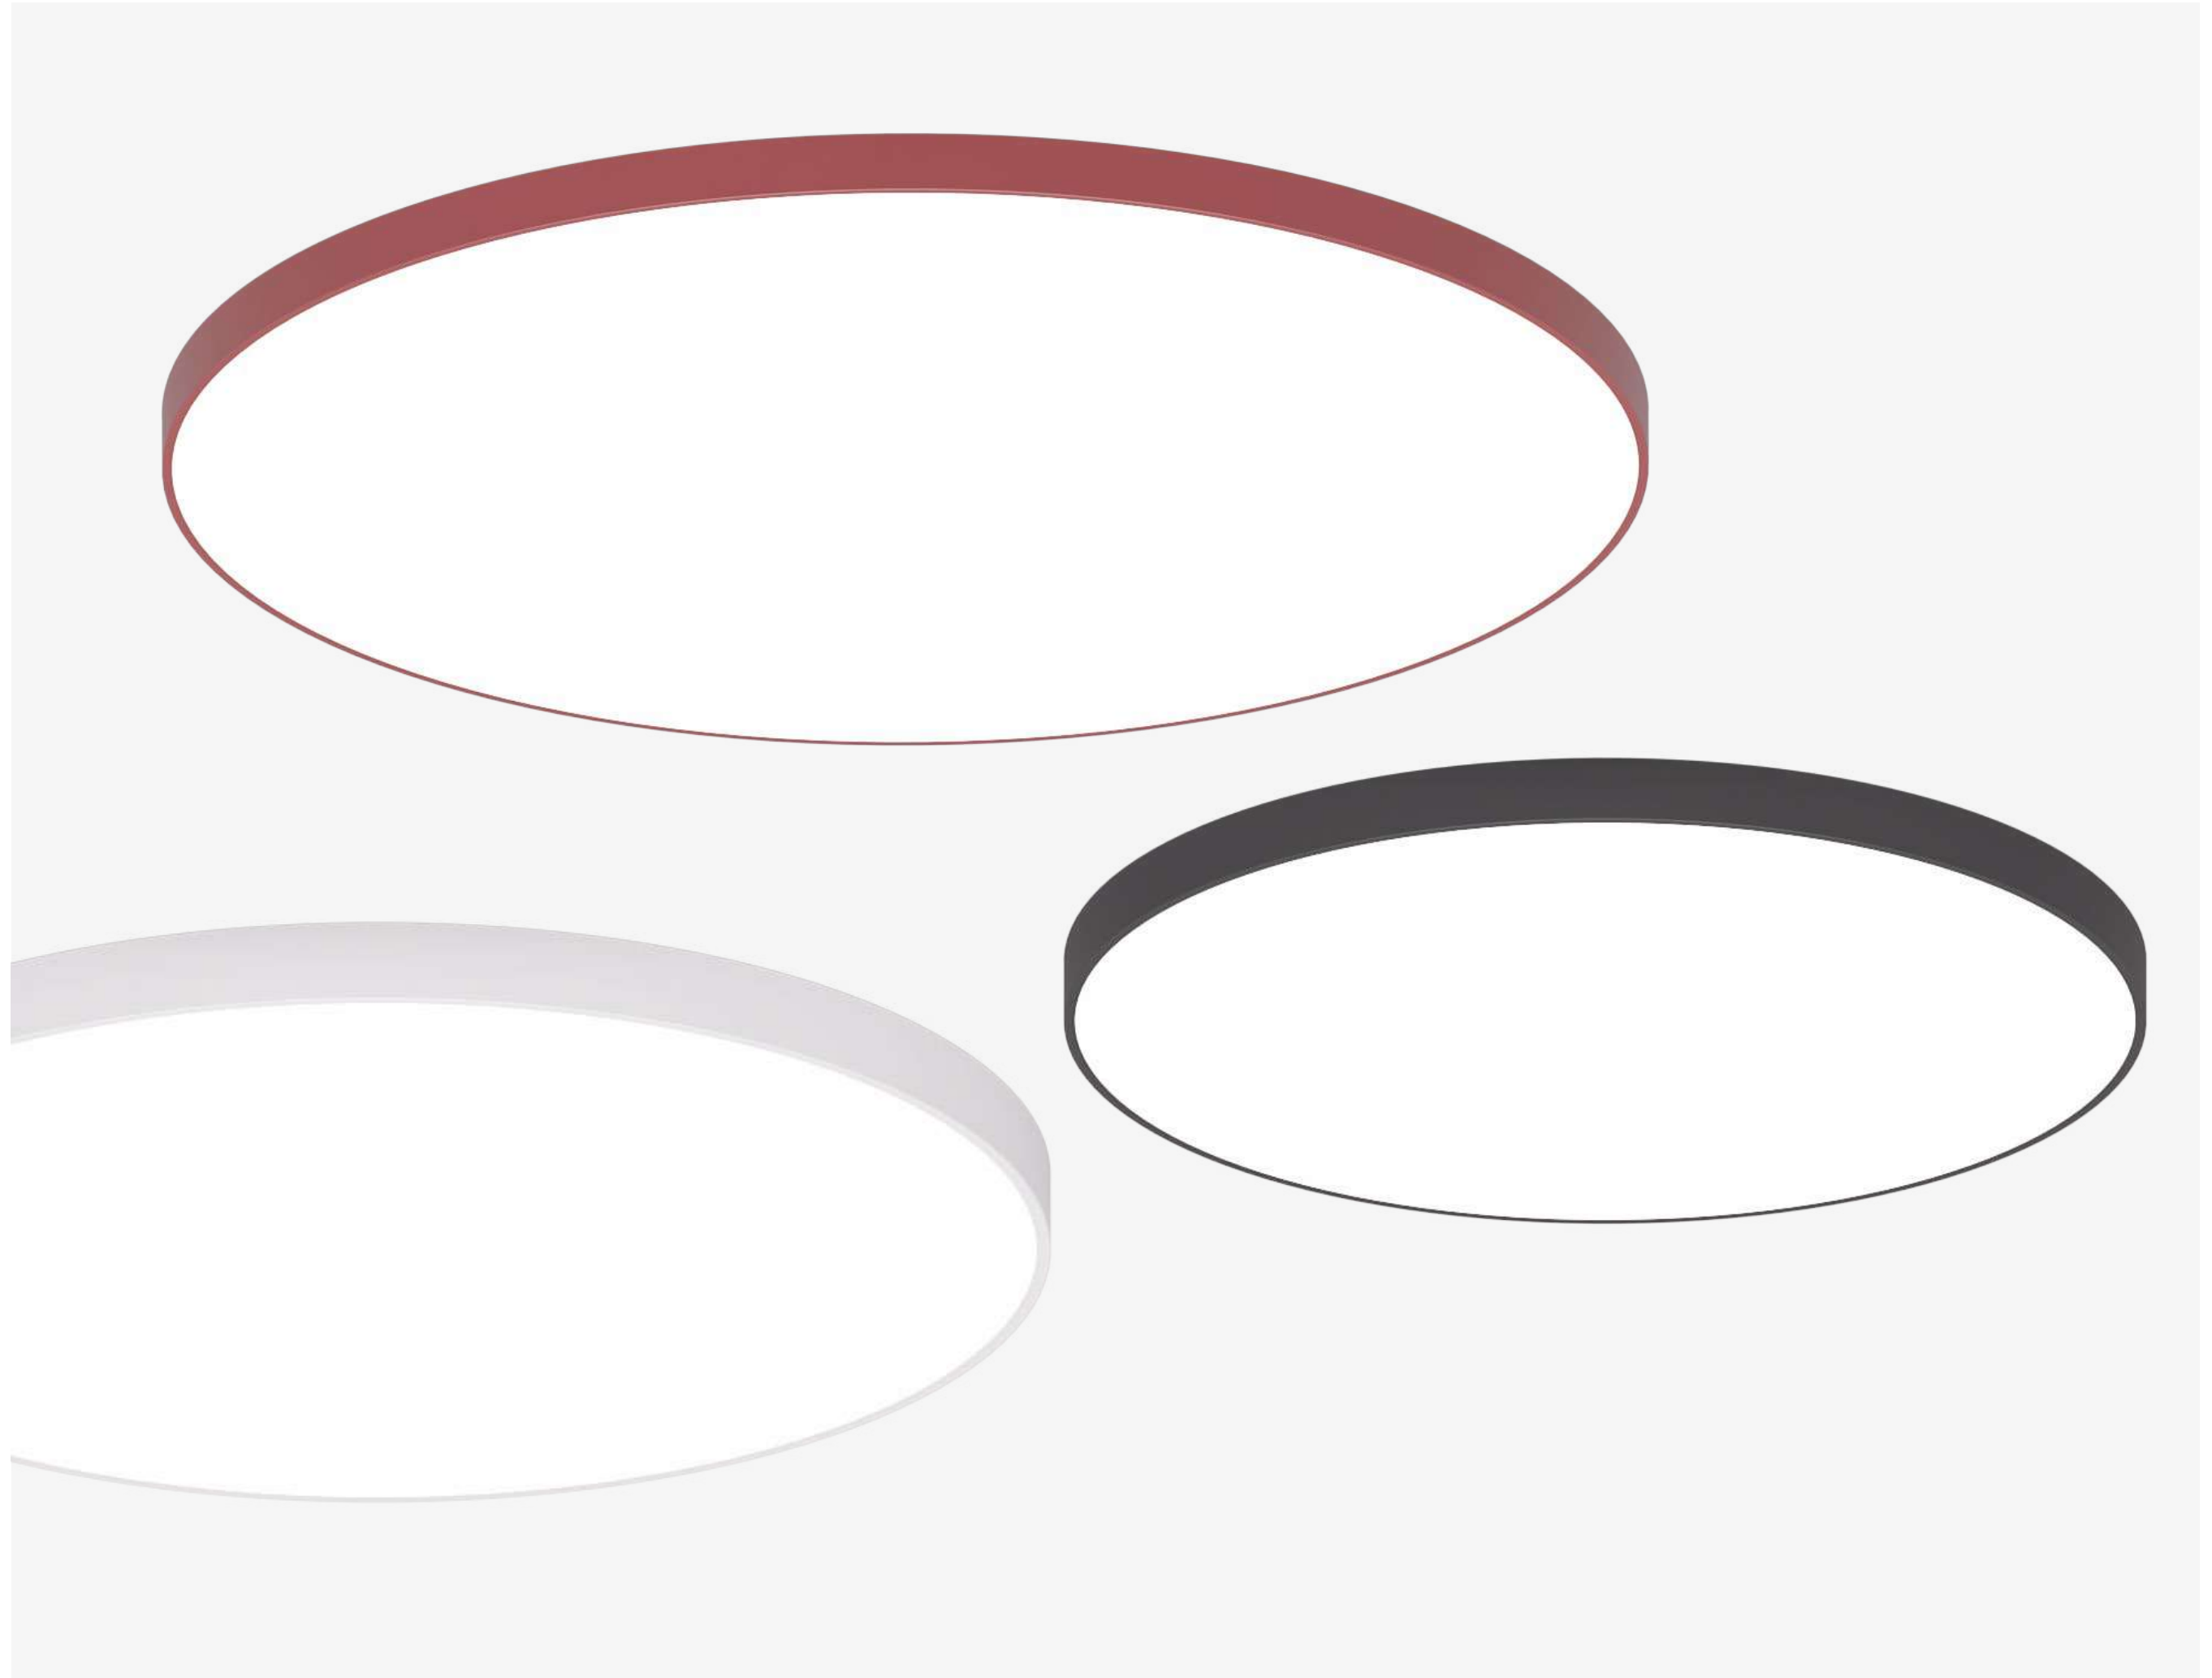

Wide range of colours

Choose from wide selection of frame colours.
Additional colours are available on request.

Special colours: