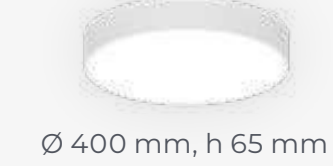

LUMINAIRE LUMINOUS FLUX:

1150 - 10300 lm

LED COLOUR:

827, 830, 840, 930, 940, Tunable White

DRIVER:

Casambi, DALI, FO

DIAMETER:

310 - 950 mm

Y wire suspension

Straight suspension

Choose the right diffuser

Use satin opal polycarbonate diffuser (SOP) for general illumination or soft-light prismatic diffuser (DPR) for task illumination.

The same height
for all sizes

Soft diffused
light

LONA RV
Recessed visible trim

LONA C/S
Ceiling / Suspended

LONA C H65
Ceiling

LONA S
Suspended

LONA CDI/SDI
Ceiling, suspended direct / indirect

LONA T*
Track

	300	400	600	900
Optics	SOP, DPR	SOP, DPR	SOP, DPR	SOP, DPR
Luminaire luminous flux (direct)	1150 -1800 lm	1750 - 2700 lm	2800 - 4400 lm	6400 - 10300 lm
Luminaire luminous flux (indirect)	790 lm	790 lm	1100 lm	1700 lm
Light distribution	Direct, Direct / Indirect	Direct, Direct / Indirect	Direct, Direct / Indirect	Direct, Direct / Indirect
LED colour	827, 830, 840, 930, 940	827, 830, 840, 930, 940	827, 830, 840, 930, 940	827, 830, 840, 930, 940
Dynamic colour	-	Tunable white 2700 - 6500K	Tunable white 2700 - 6500K	Tunable white 2700 - 6500K
Driver	Casambi, DALI, FO	Casambi, DALI, FO	Casambi, DALI, FO	Casambi, DALI, FO
Emergency kit	-	EM 1h, EM 3h	EM 1h, EM 3h	EM 1h, EM 3h
IP protection	IP43 / IP40 (S, SDI, W)	IP43 / IP40 (S, SDI, W)	IP43 / IP40 (S, SDI)	IP43 / IP40 (S, SDI)