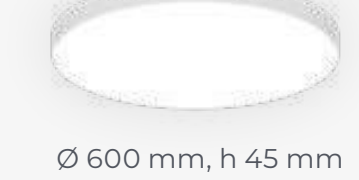

LUMINAIRE LUMINOUS FLUX:

1150 - 10300 lm

LED COLOUR:

827, 830, 840, 930, 940, Tunable White

DRIVER:

Casambi, DALI, FO

DIAMETER:

310 - 950 mm

Y wire suspension

Straight suspension

Choose the right diffuser

Use satin opal polycarbonate diffuser (SOP) for general illumination or soft-light prismatic diffuser (DPR) for task illumination.

The same height
for all sizes

Soft diffused
light

LONA RV
Recessed visible trim

LONA C/S
Ceiling / Suspended

LONA C H65
Ceiling

LONA S
Suspended

LONA CDI/SDI
Ceiling, suspended direct / indirect

LONA T*
Track

	300	400	600	900
Optics	SOP, DPR	SOP, DPR	SOP, DPR	SOP, DPR
Luminaire luminous flux (direct)	1150 -1800 lm	1750 - 2700 lm	2800 - 4400 lm	6400 - 10300 lm
Luminaire luminous flux (indirect)	790 lm	790 lm	1100 lm	1700 lm
Light distribution	Direct, Direct / Indirect	Direct, Direct / Indirect	Direct, Direct / Indirect	Direct, Direct / Indirect
LED colour	827, 830, 840, 930, 940	827, 830, 840, 930, 940	827, 830, 840, 930, 940	827, 830, 840, 930, 940
Dynamic colour	-	Tunable white 2700 - 6500K	Tunable white 2700 - 6500K	Tunable white 2700 - 6500K
Driver	Casambi, DALI, FO	Casambi, DALI, FO	Casambi, DALI, FO	Casambi, DALI, FO
Emergency kit	-	EM 1h, EM 3h	EM 1h, EM 3h	EM 1h, EM 3h
IP protection	IP43 / IP40 (S, SDI, W)	IP43 / IP40 (S, SDI, W)	IP43 / IP40 (S, SDI)	IP43 / IP40 (S, SDI)