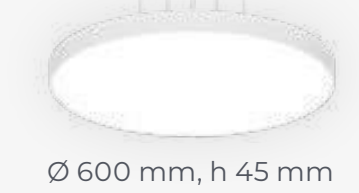

LUMINAIRE LUMINOUS FLUX:

1150 - 10300 lm

LED COLOUR:

827, 830, 840, 930, 940, Tunable White

DRIVER:

Casambi, DALI, FO

DIAMETER:

310 - 950 mm

Y wire suspension

Straight suspension

Choose the right diffuser

Use satin opal polycarbonate diffuser (SOP) for general illumination or soft-light prismatic diffuser (DPR) for task illumination.

The same height
for all sizes

Soft diffused
light

LONA RV
Recessed visible trim

LONA C/S
Ceiling / Suspended

LONA C H65
Ceiling

LONA S
Suspended

LONA CDI/SDI
Ceiling, suspended direct / indirect

LONA T*
Track

	300	400	600	900
Optics	SOP, DPR	SOP, DPR	SOP, DPR	SOP, DPR
Luminaire luminous flux (direct)	1150 -1800 lm	1750 - 2700 lm	2800 - 4400 lm	6400 - 10300 lm
Luminaire luminous flux (indirect)	790 lm	790 lm	1100 lm	1700 lm
Light distribution	Direct, Direct / Indirect	Direct, Direct / Indirect	Direct, Direct / Indirect	Direct, Direct / Indirect
LED colour	827, 830, 840, 930, 940	827, 830, 840, 930, 940	827, 830, 840, 930, 940	827, 830, 840, 930, 940
Dynamic colour	-	Tunable white 2700 - 6500K	Tunable white 2700 - 6500K	Tunable white 2700 - 6500K
Driver	Casambi, DALI, FO	Casambi, DALI, FO	Casambi, DALI, FO	Casambi, DALI, FO
Emergency kit	-	EM 1h, EM 3h	EM 1h, EM 3h	EM 1h, EM 3h
IP protection	IP43 / IP40 (S, SDI, W)	IP43 / IP40 (S, SDI, W)	IP43 / IP40 (S, SDI)	IP43 / IP40 (S, SDI)