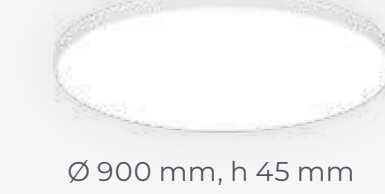

LUMINAIRE LUMINOUS FLUX:

1150 - 10300 lm

LED COLOUR:

827, 830, 840, 930, 940, Tunable White

DRIVER:

Casambi, DALI, FO

DIAMETER:

310 - 950 mm

Y wire suspension

Straight suspension

Choose the right diffuser

Use satin opal polycarbonate diffuser (SOP) for general illumination or soft-light prismatic diffuser (DPR) for task illumination.

The same height
for all sizes

Soft diffused
light

LONA RV
Recessed visible trim

LONA C/S
Ceiling / Suspended

LONA C H65
Ceiling

LONA S
Suspended

LONA CDI/SDI
Ceiling, suspended direct / indirect

LONA T*
Track

	300	400	600	900
Optics	SOP, DPR	SOP, DPR	SOP, DPR	SOP, DPR
Luminaire luminous flux (direct)	1150 -1800 lm	1750 - 2700 lm	2800 - 4400 lm	6400 - 10300 lm
Luminaire luminous flux (indirect)	790 lm	790 lm	1100 lm	1700 lm
Light distribution	Direct, Direct / Indirect	Direct, Direct / Indirect	Direct, Direct / Indirect	Direct, Direct / Indirect
LED colour	827, 830, 840, 930, 940	827, 830, 840, 930, 940	827, 830, 840, 930, 940	827, 830, 840, 930, 940
Dynamic colour	-	Tunable white 2700 - 6500K	Tunable white 2700 - 6500K	Tunable white 2700 - 6500K
Driver	Casambi, DALI, FO	Casambi, DALI, FO	Casambi, DALI, FO	Casambi, DALI, FO
Emergency kit	-	EM 1h, EM 3h	EM 1h, EM 3h	EM 1h, EM 3h
IP protection	IP43 / IP40 (S, SDI, W)	IP43 / IP40 (S, SDI, W)	IP43 / IP40 (S, SDI)	IP43 / IP40 (S, SDI)