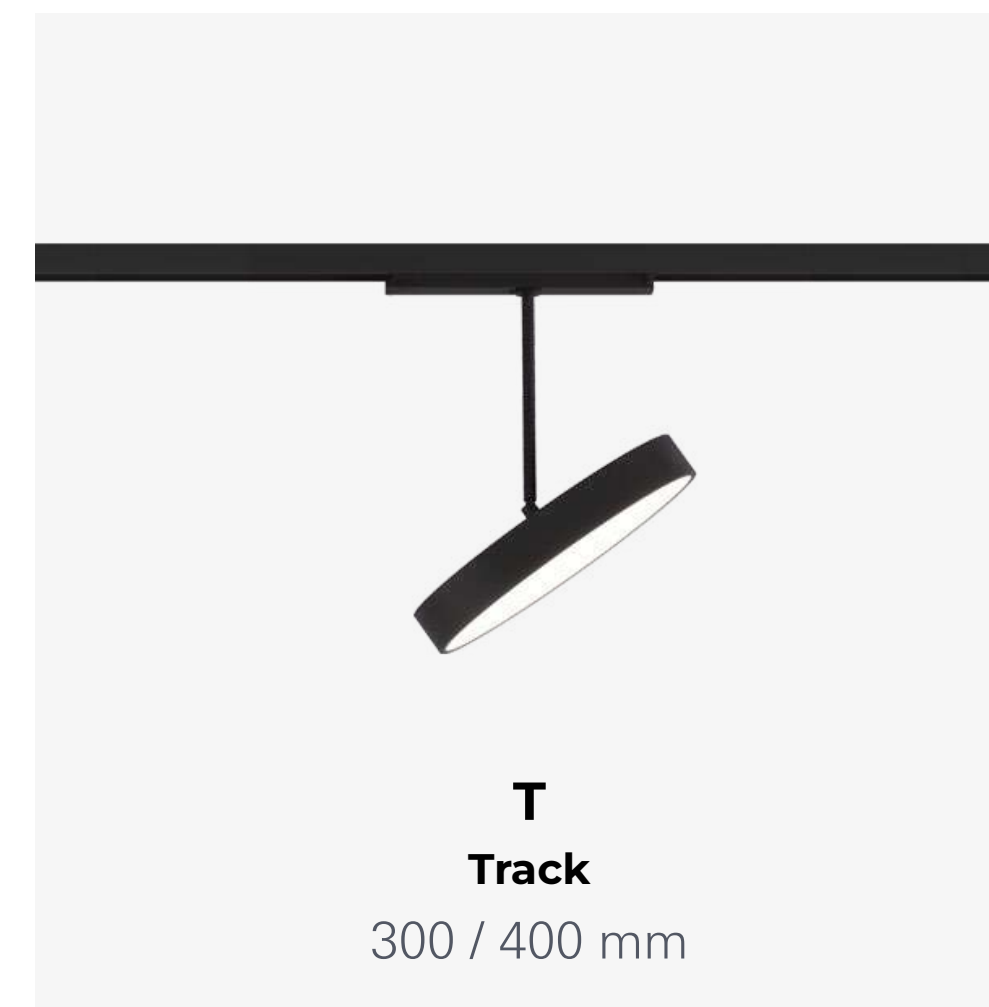

LUMINAIRE LUMINOUS FLUX:

1150 - 10300 lm

LED COLOUR:

827, 830, 840, 930, 940, Tunable White

DRIVER:

Casambi, DALI, FO

DIAMETER:

310 - 950 mm