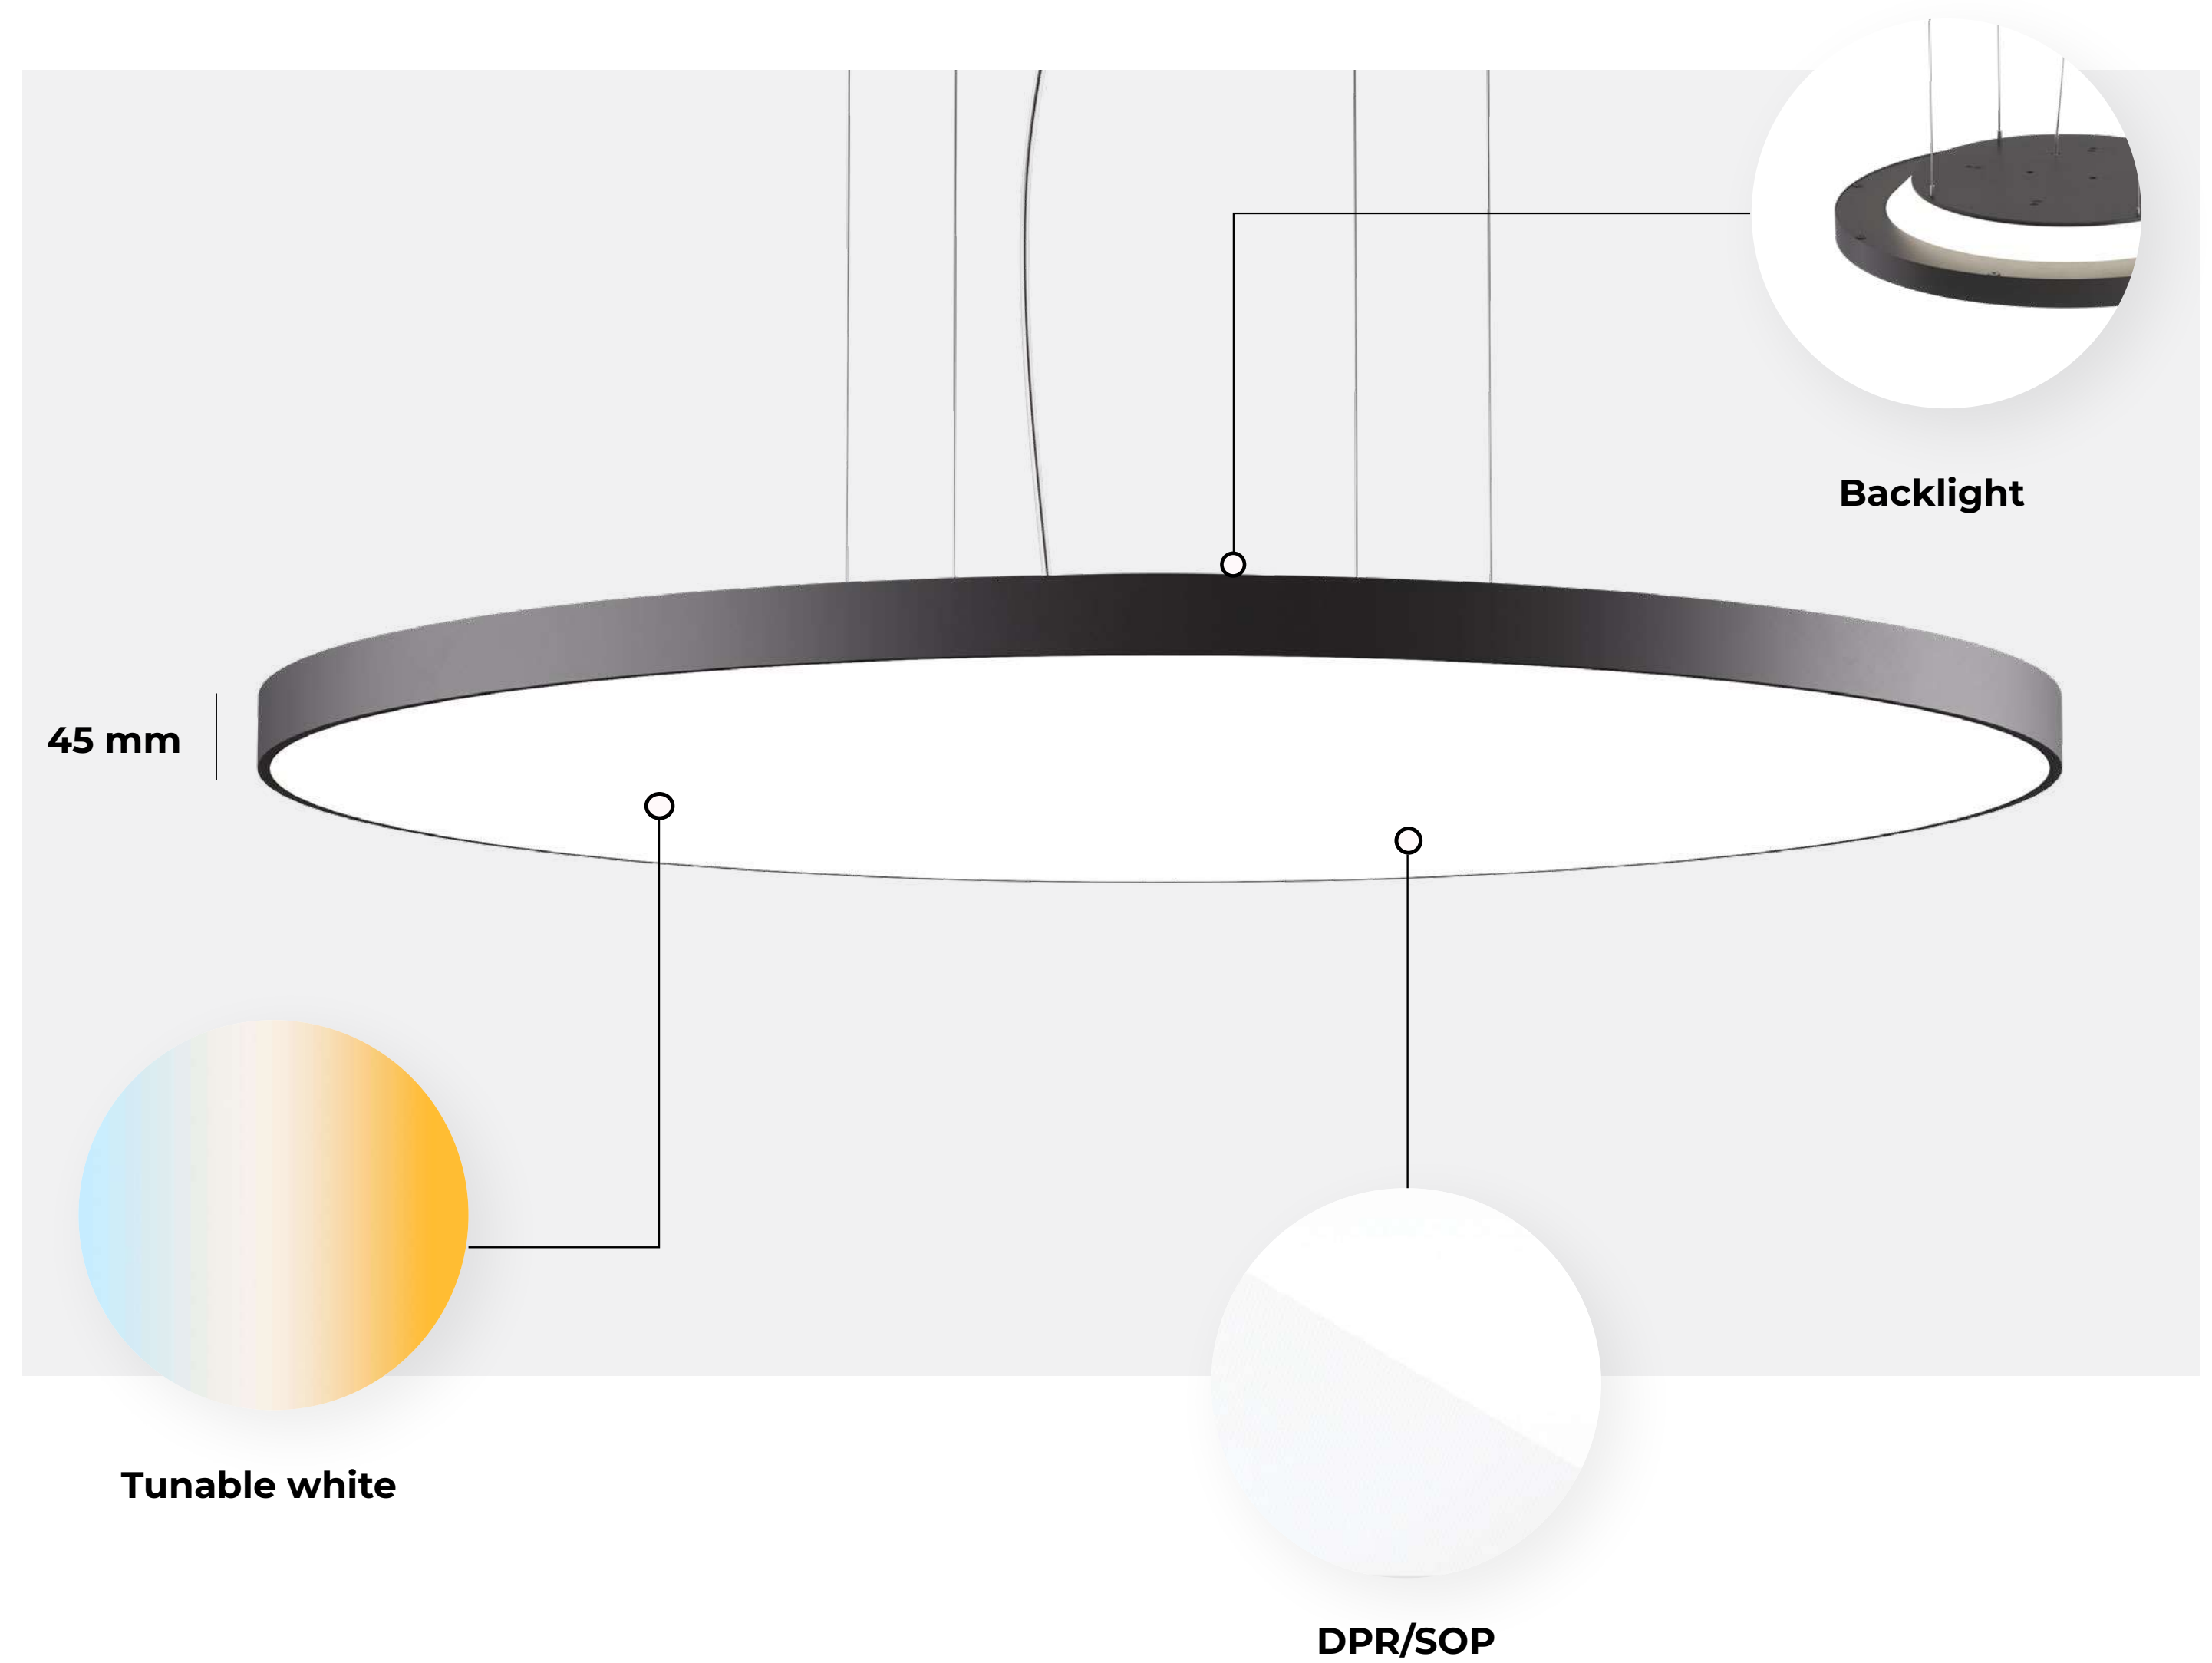

LUMINAIRE LUMINOUS FLUX:

1150 - 10300 lm

LED COLOUR:

827, 830, 840, 930, 940, Tunable White

DRIVER:

Casambi, DALI, FO

DIAMETER:

310 - 950 mm

Overview of features

Soft diffused light

Soft homogeneous illumination with soft shadows enhances people's well-being and optically enlarges the space. The ceiling looks clean due to its discreet form.

Different sizes, same height

It gets easy to mix and match Lonas together. With its timeless shape, the positioning in the room is entirely flexible. The new Lona is thinner and much more elegant.

With or without backlight

The backlight gives an added value to a standard ceiling lamp. The illuminated ceiling brings a new dimension to the space and creates a pleasant feeling.