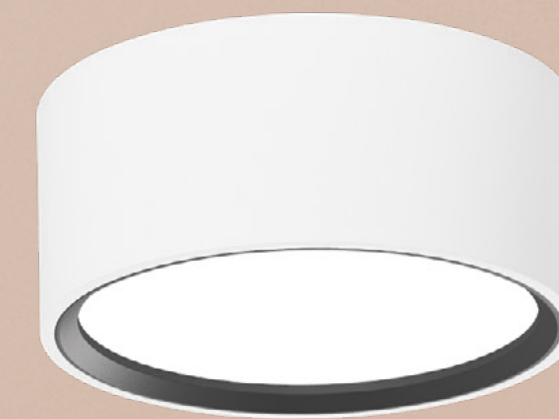

Small size, big effect

Even if it reminds you of a spot, its light is dispersed and offers high visual comfort. So it is perfect for apartments with concrete ceilings, private residences, lobbies, hallways and even conference rooms.

Nola easily catches the rhythm of the place. Of its form and content. Its small size and the possibility of dual colour offer you infinite possibilities of creating unique lighting patterns.