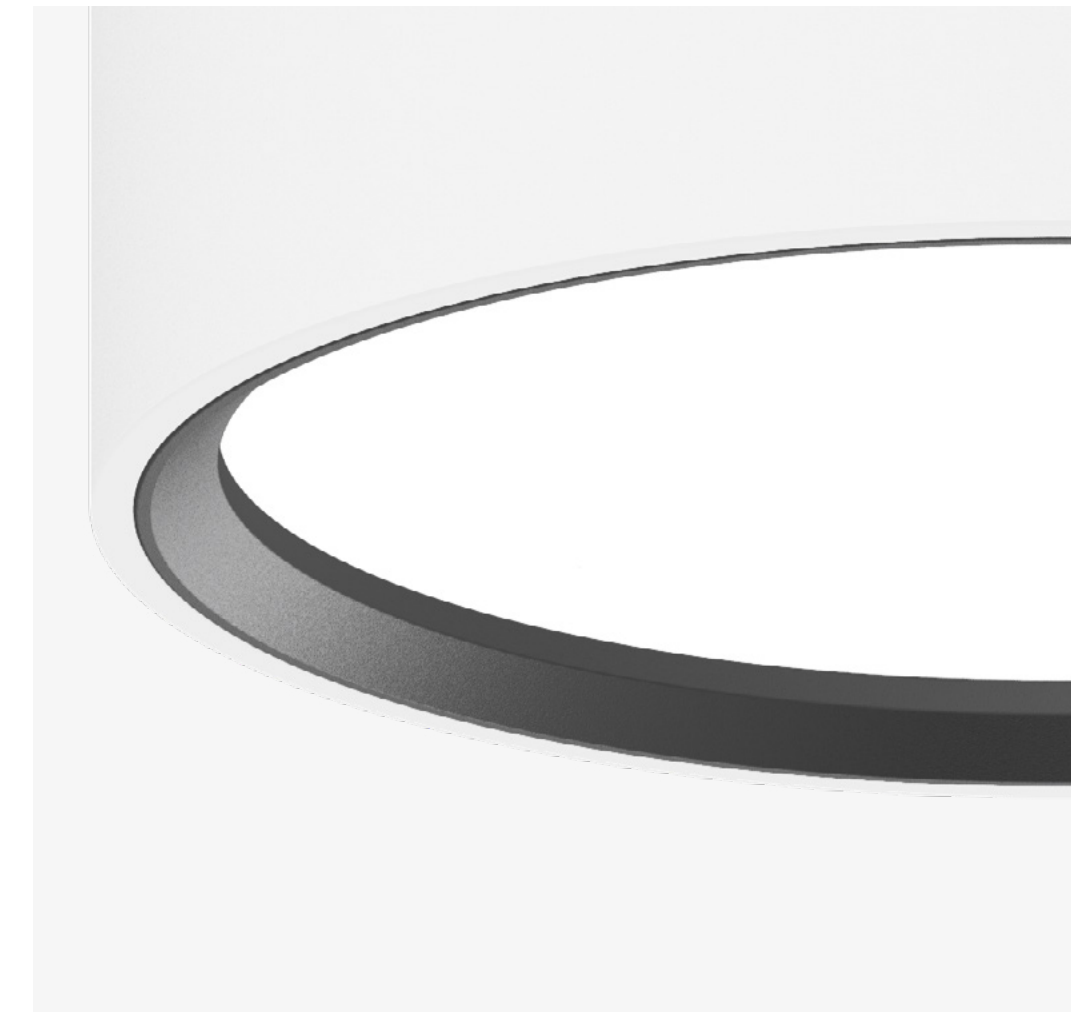

# Diffused light

**Satin opal (SOP)** diffuser for dispersed, harmonious, soft light

**Soft-light prismatic optics (DPR)** optics for more focused light distribution

Timeless  
shapes

Connecting  
outstanding  
comfort with  
compact  
dimensions