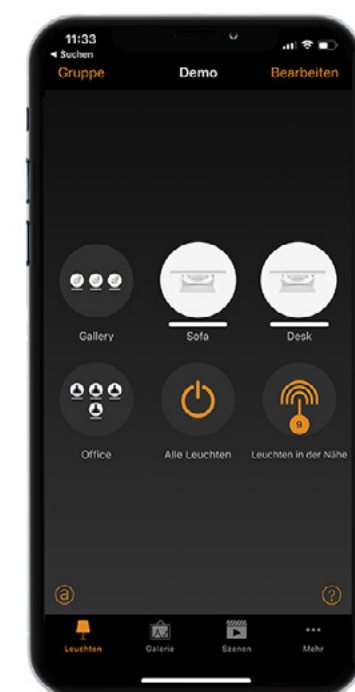

# Diffused light

**Satin opal (SOP)** diffuser for dispersed, harmonious, soft light

**Soft-light prismatic optics (DPR)** optics for more focused light distribution

Timeless  
shapes

Connecting  
outstanding  
comfort with  
compact  
dimensions

# Light control

Wireless lighting control system Casambi offers a big variety of possibilities for a user to interact with the lighting. The app for smartphones and tablets is the most elaborated user interface. Besides the app, traditional wall switches, push buttons, Casambi's own scene controllers and many other control points can be used.