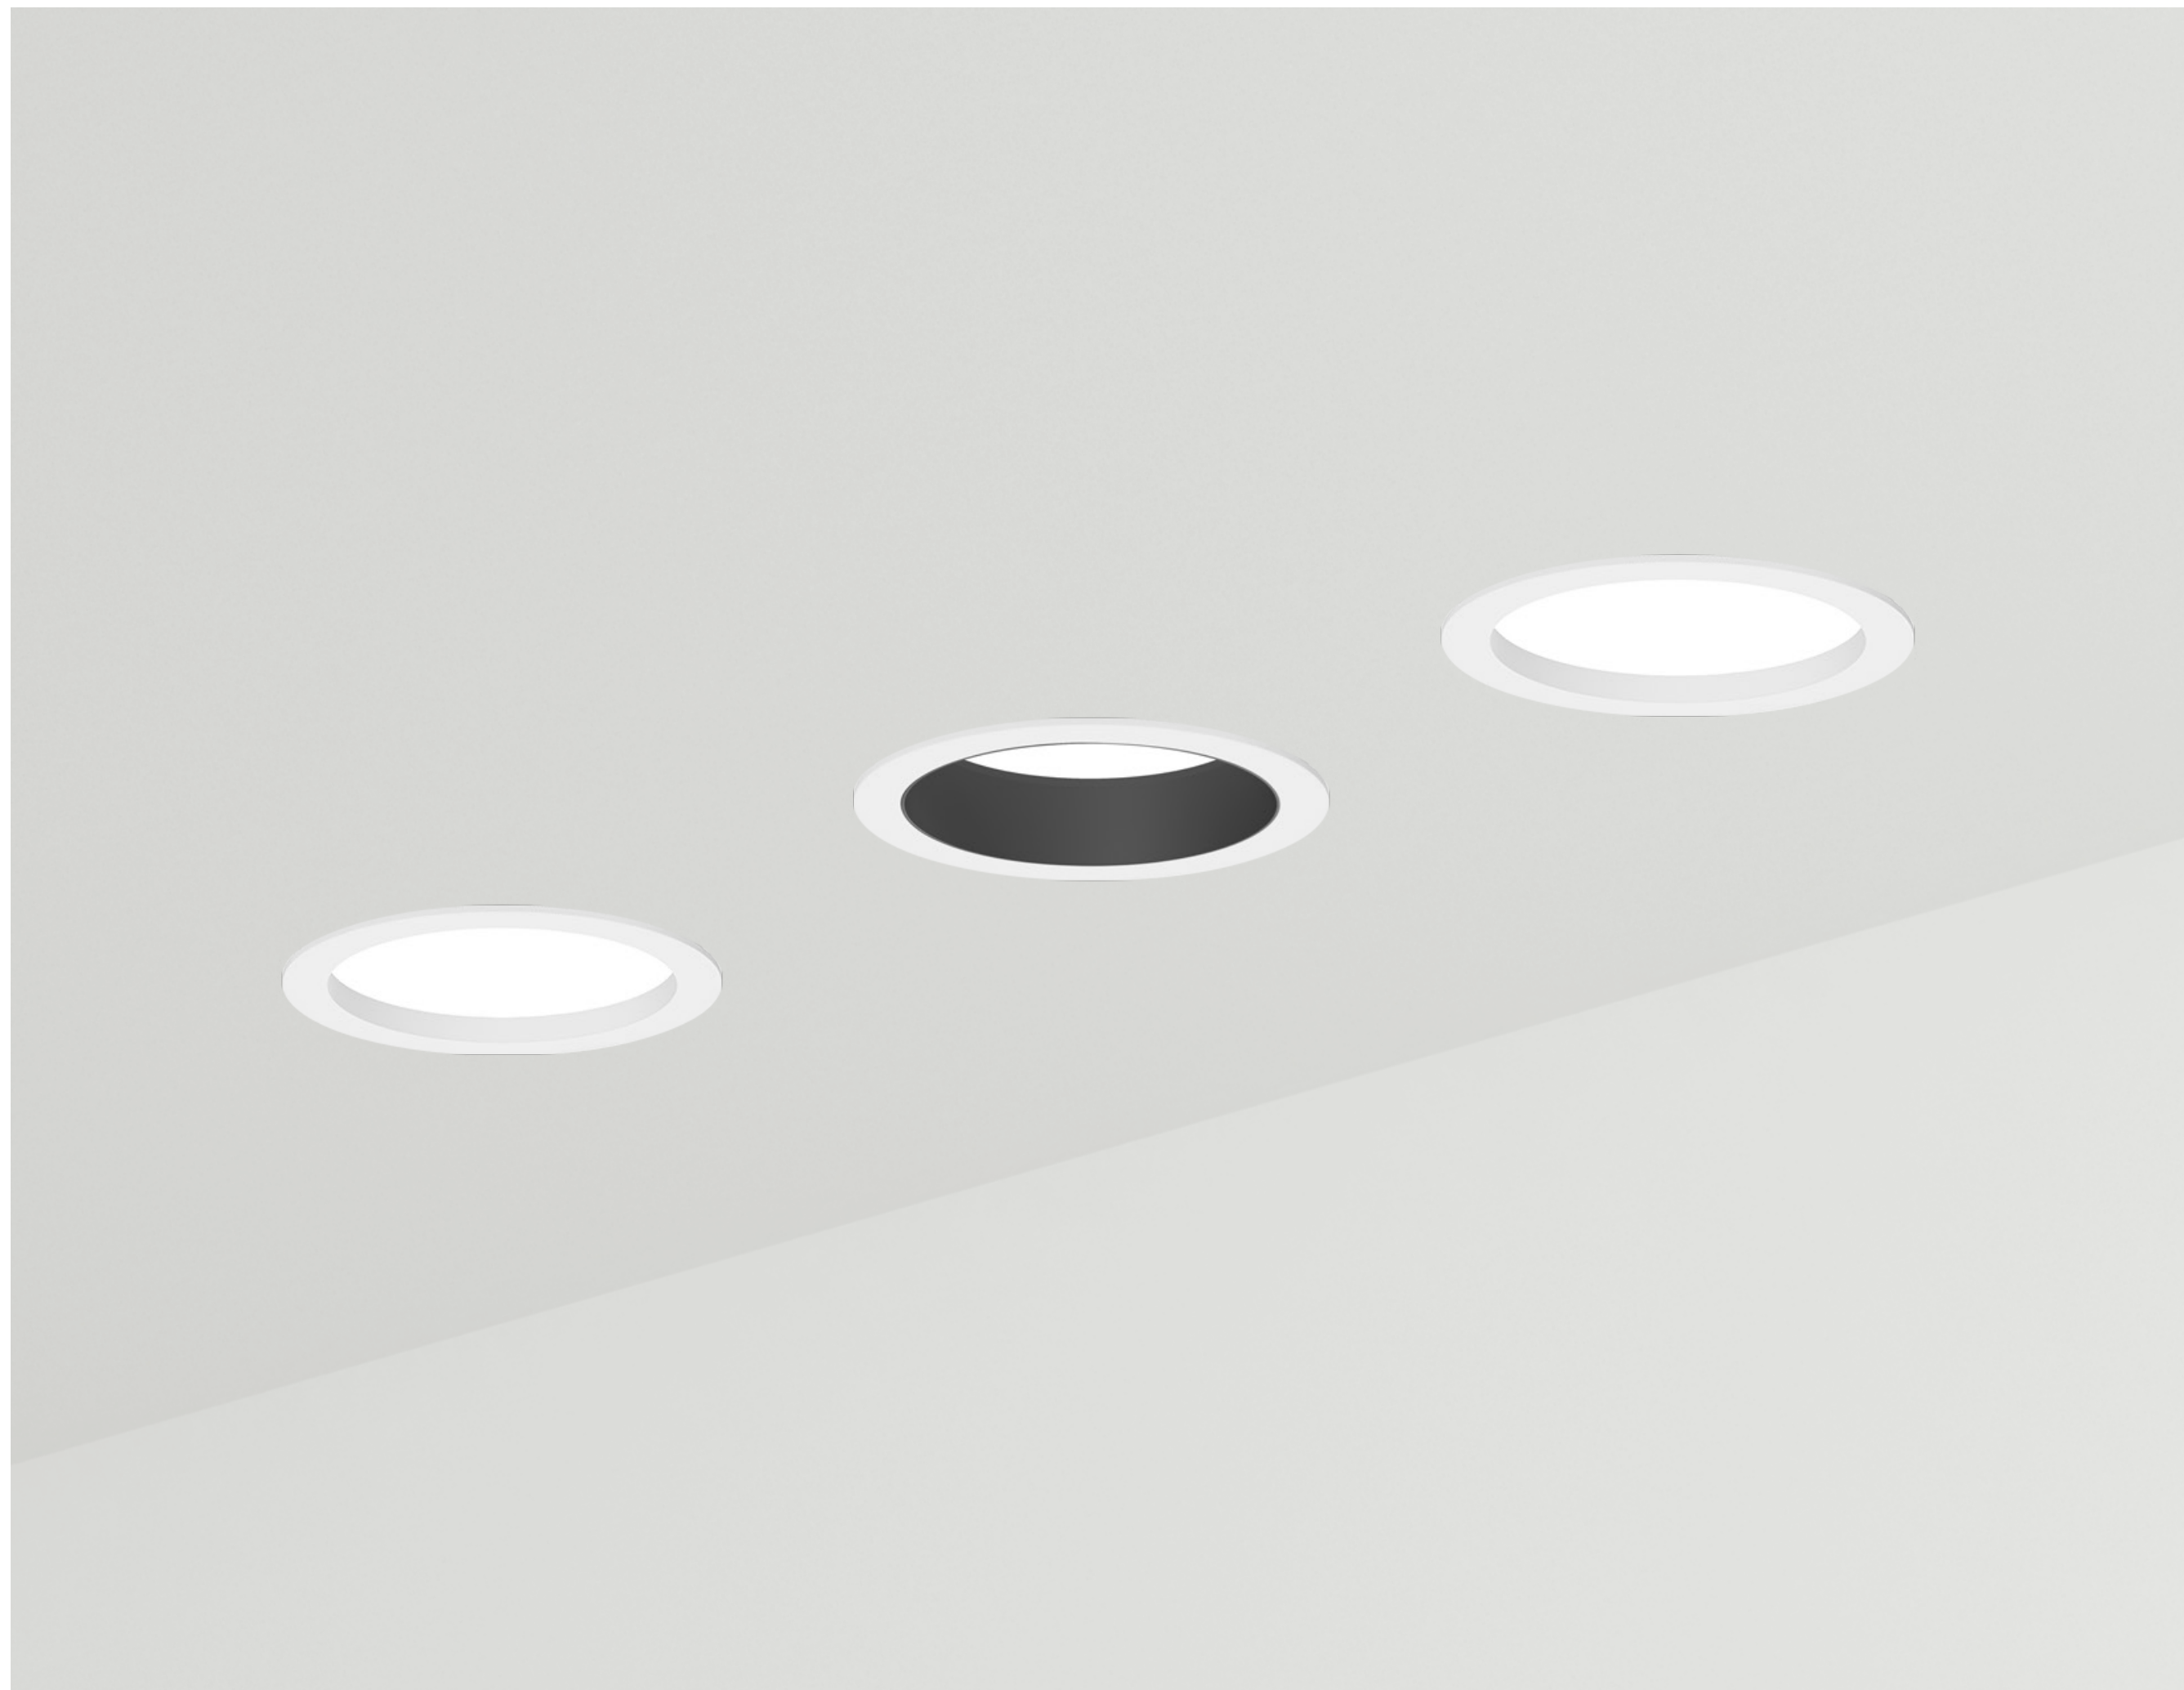

## INNER COLOUR:

# Unexpected twist

Make a twist. Play by choosing different trim and funnel colours. Create colourful accents and let your ceiling be a canvas for unexpected combinations.

\*The dual colour option is only available on the recessed version.

# Diffused light

**Satin opal (SOP)** diffuser for dispersed, harmonious, soft light

**Soft-light prismatic optics (DPR)** optics for more focused light distribution

Timeless  
shapes

Connecting  
outstanding  
comfort with  
compact  
dimensions