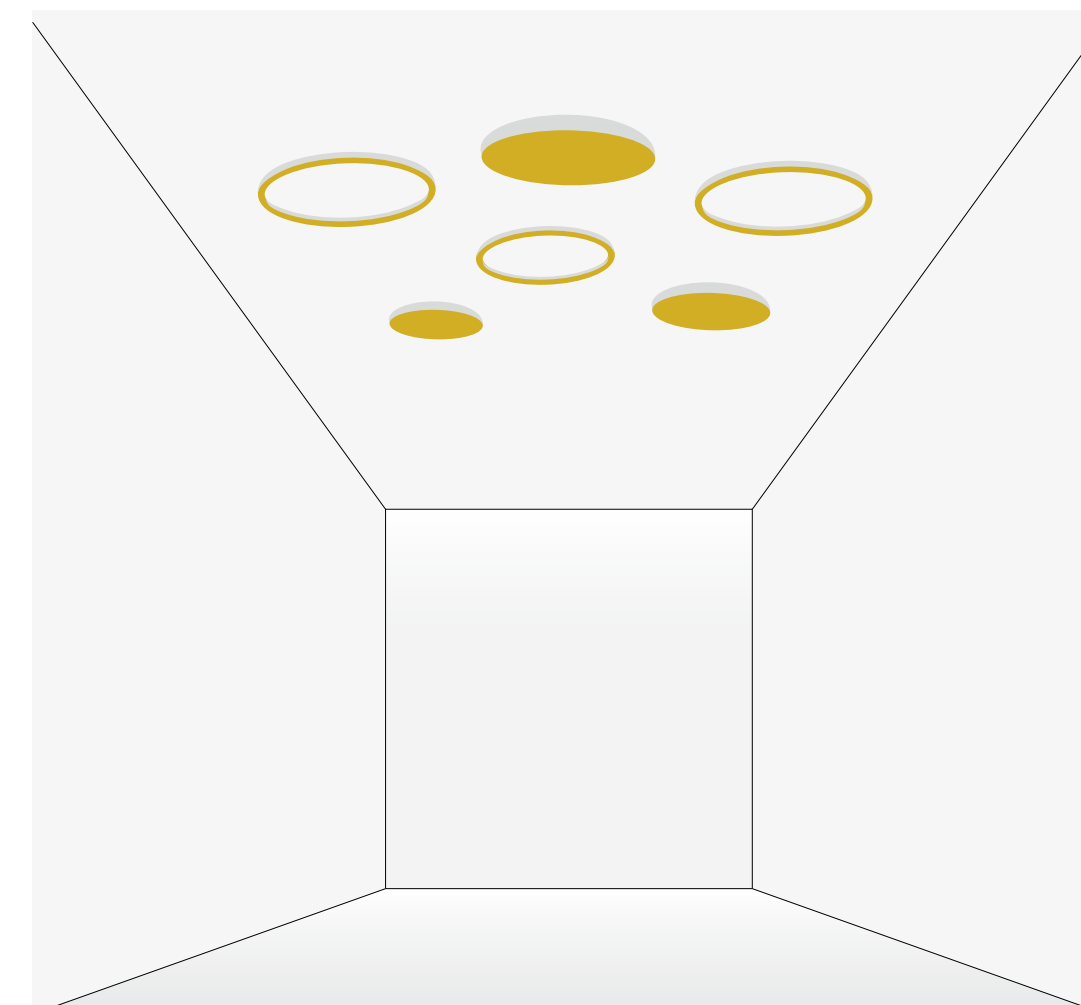

'Wave Round' may look all glitz and glam, but it also boasts with increased efficiency and reduced glare and is as such appropriate for your reception, building entrance or a shopping centre.

Product range

INSTALLATION:

Ceiling / Suspended

DIAMETER:

Ø 615 - 8000 mm

LUMINAIRE LUMINOUS FLUX

2800 - 126000 lm

LIGHT DISTRIBUTION:

Direct, Direct / Indirect

Round will never go out of style

Its circle shape catches the attention as a graphic element in the space, especially when grouped in various ways.

Be creative in compositions

Get inspired and draw your light as big and as bold as you want. Integrate it in the space and give your visitors a reason to look up. Wave Round is a perfect match to Wave, Tracker, Lona or Acousto.

Different spaces different sizes.

Wave Round is available in different sizes.

Those with smaller diameters are made from one piece, while the bigger ones are composed of multiple parts and can therefore easily embrace pillars or staircases.