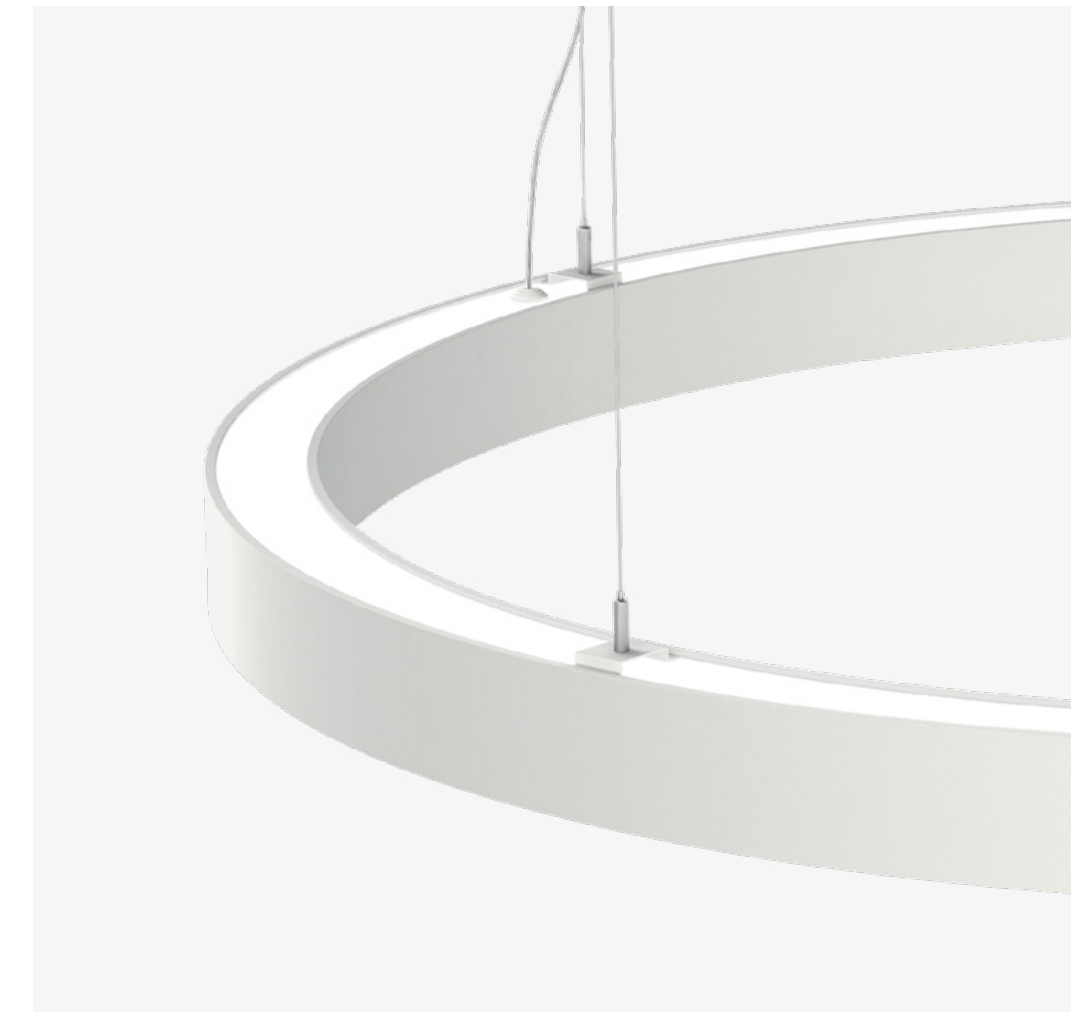

Be creative
in compositions