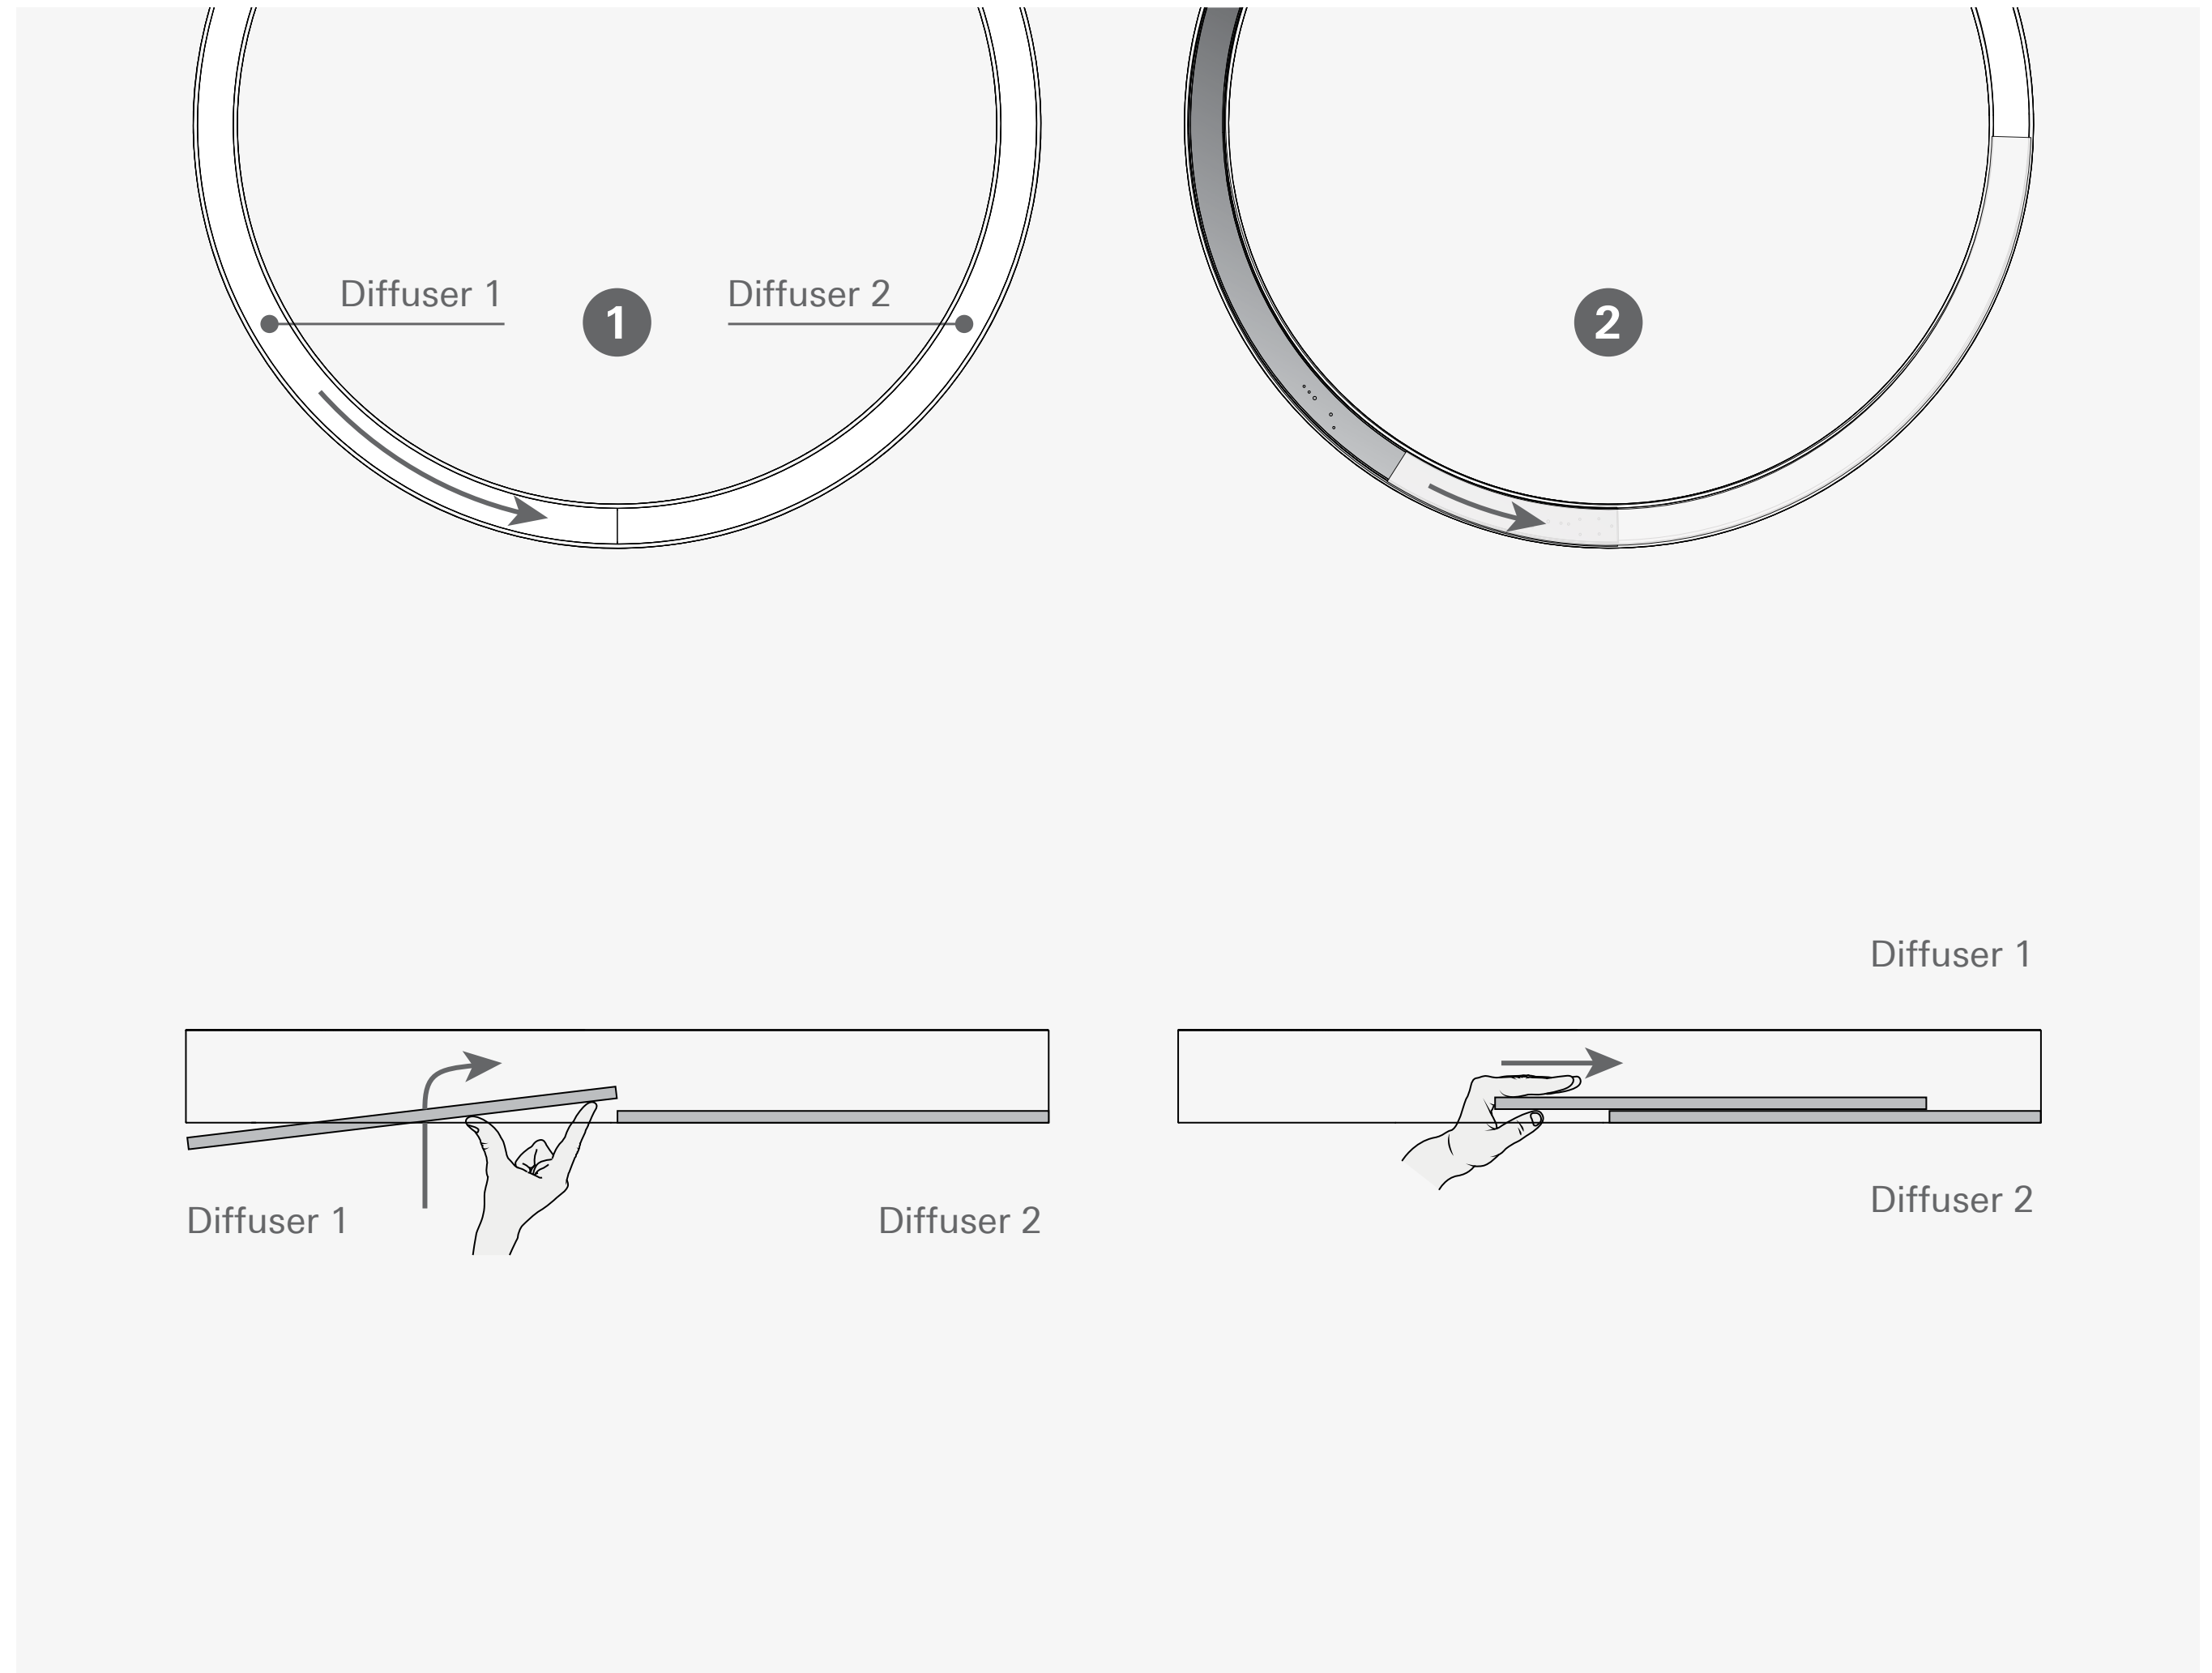

Circulating diffusers

Circling diffusers with no gaps allow
easy and fast service without taking them out.