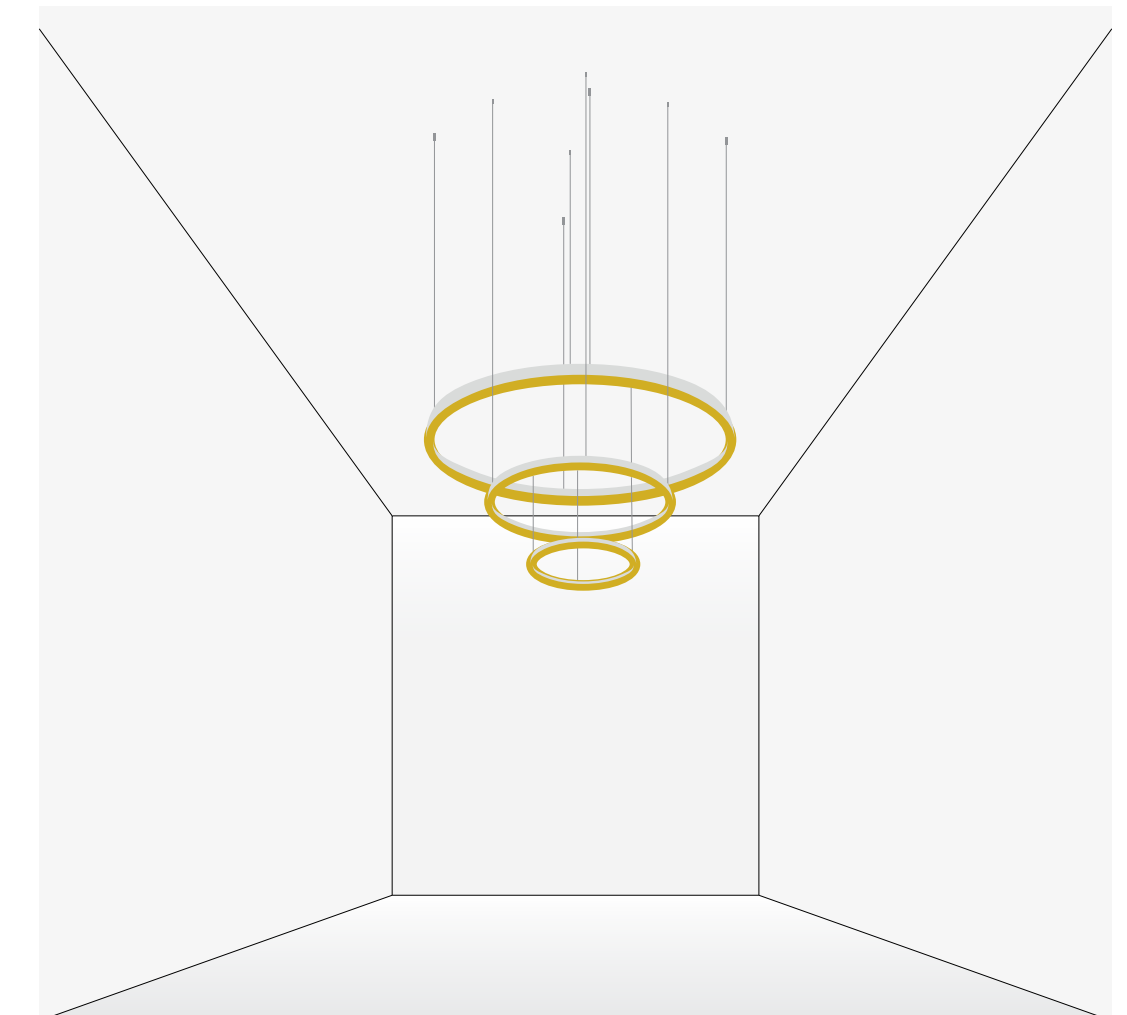

INSTALLATION:

Ceiling / Suspended

DIAMETER:

Ø 615 - 8000 mm

LUMINAIRE LUMINOUS FLUX

2800 - 126000 lm

LIGHT DISTRIBUTION:

Direct, Direct / Indirect

Round will never go out of style

Its circle shape catches the attention as a graphic element in the space, especially when grouped in various ways.

Be creative in compositions

Get inspired and draw your light as big and as bold as you want. Integrate it in the space and give your visitors a reason to look up. Wave Round is a perfect match to Wave, Tracker, Lona or Acousto.

Different spaces different sizes.

Wave Round is available in different sizes.

Those with smaller diameters are made from one piece, while the bigger ones are composed of multiple parts and can therefore easily embrace pillars or staircases.