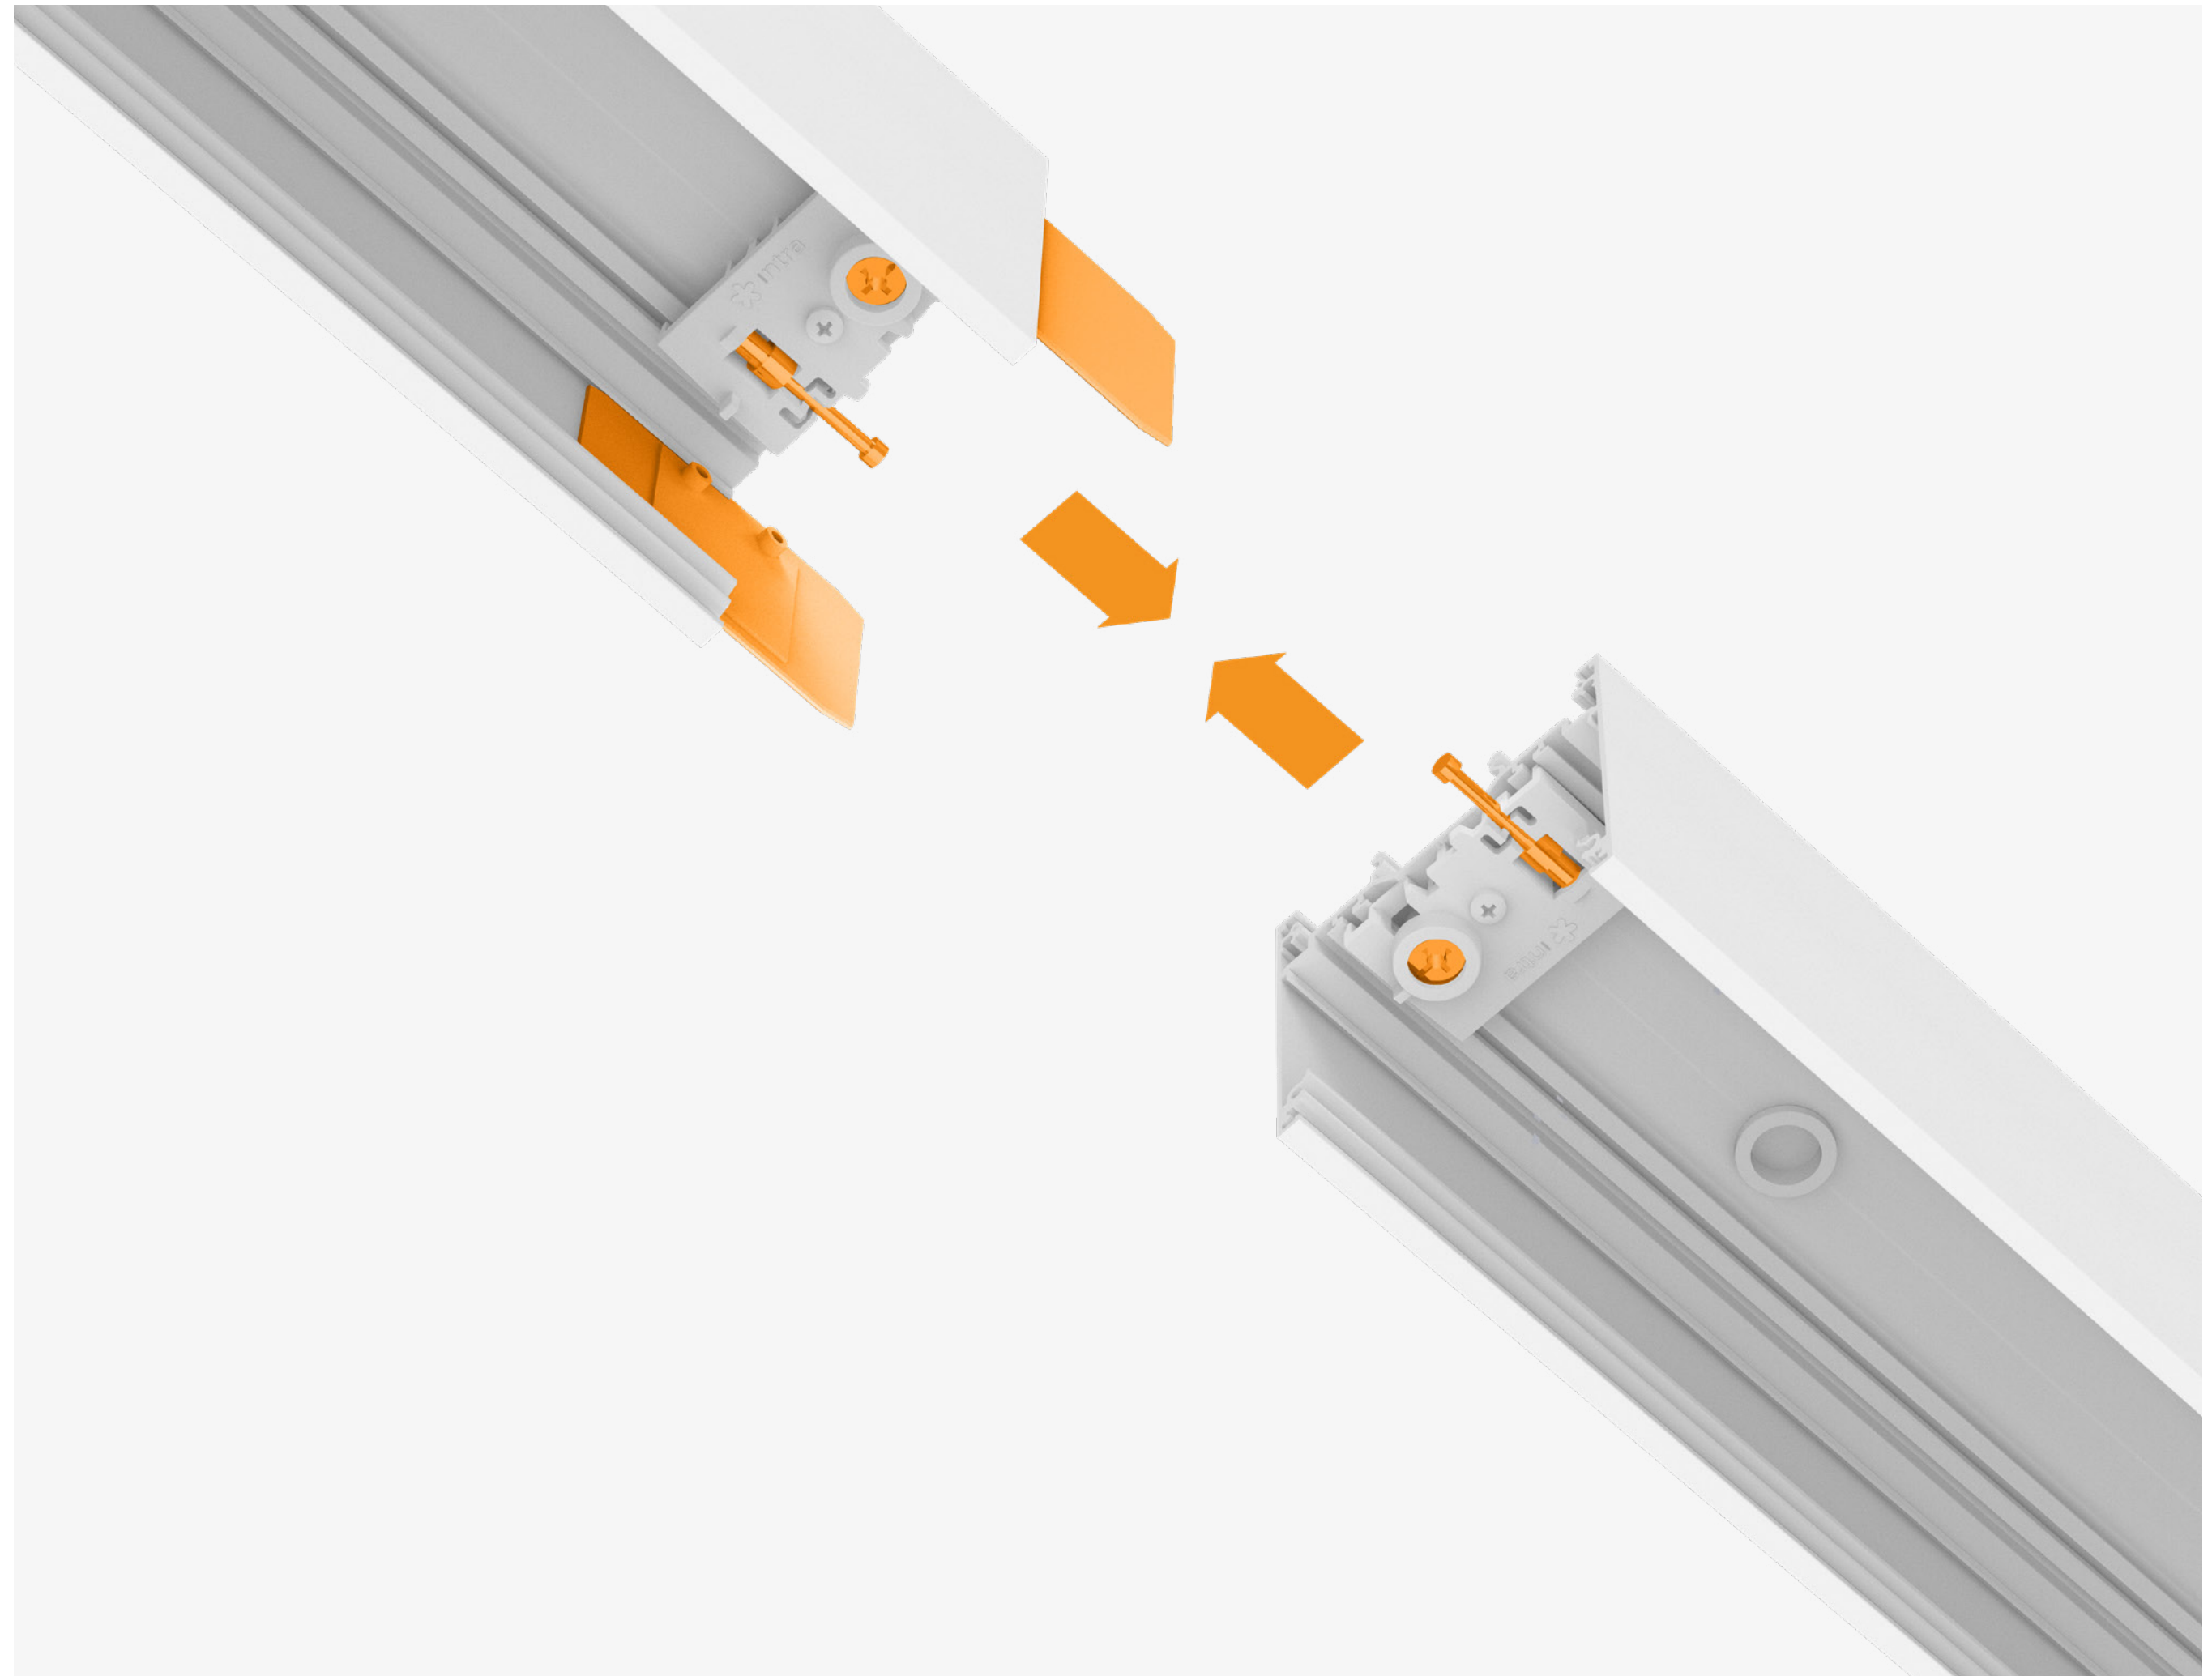

INSTALLATION:

Ceiling / Suspended

DIAMETER:

Ø 615 - 8000 mm

LUMINAIRE LUMINOUS FLUX

2800 - 126000 lm

LIGHT DISTRIBUTION:

Direct, Direct / Indirect

Different spaces different sizes.

Wave Round is available in different sizes.

Those with smaller diameters are made from one piece, while the bigger ones are composed of multiple parts and can therefore easily embrace pillars or staircases.

Perfect joints, no light gaps

With an innovative twist and lock joint element the assembly between two modules is now quick and easy and the profiles are strongly connected with no risk of bending. The light has absolutely no possibilities to escape. And that's why we call it NLG - No Light Gap.