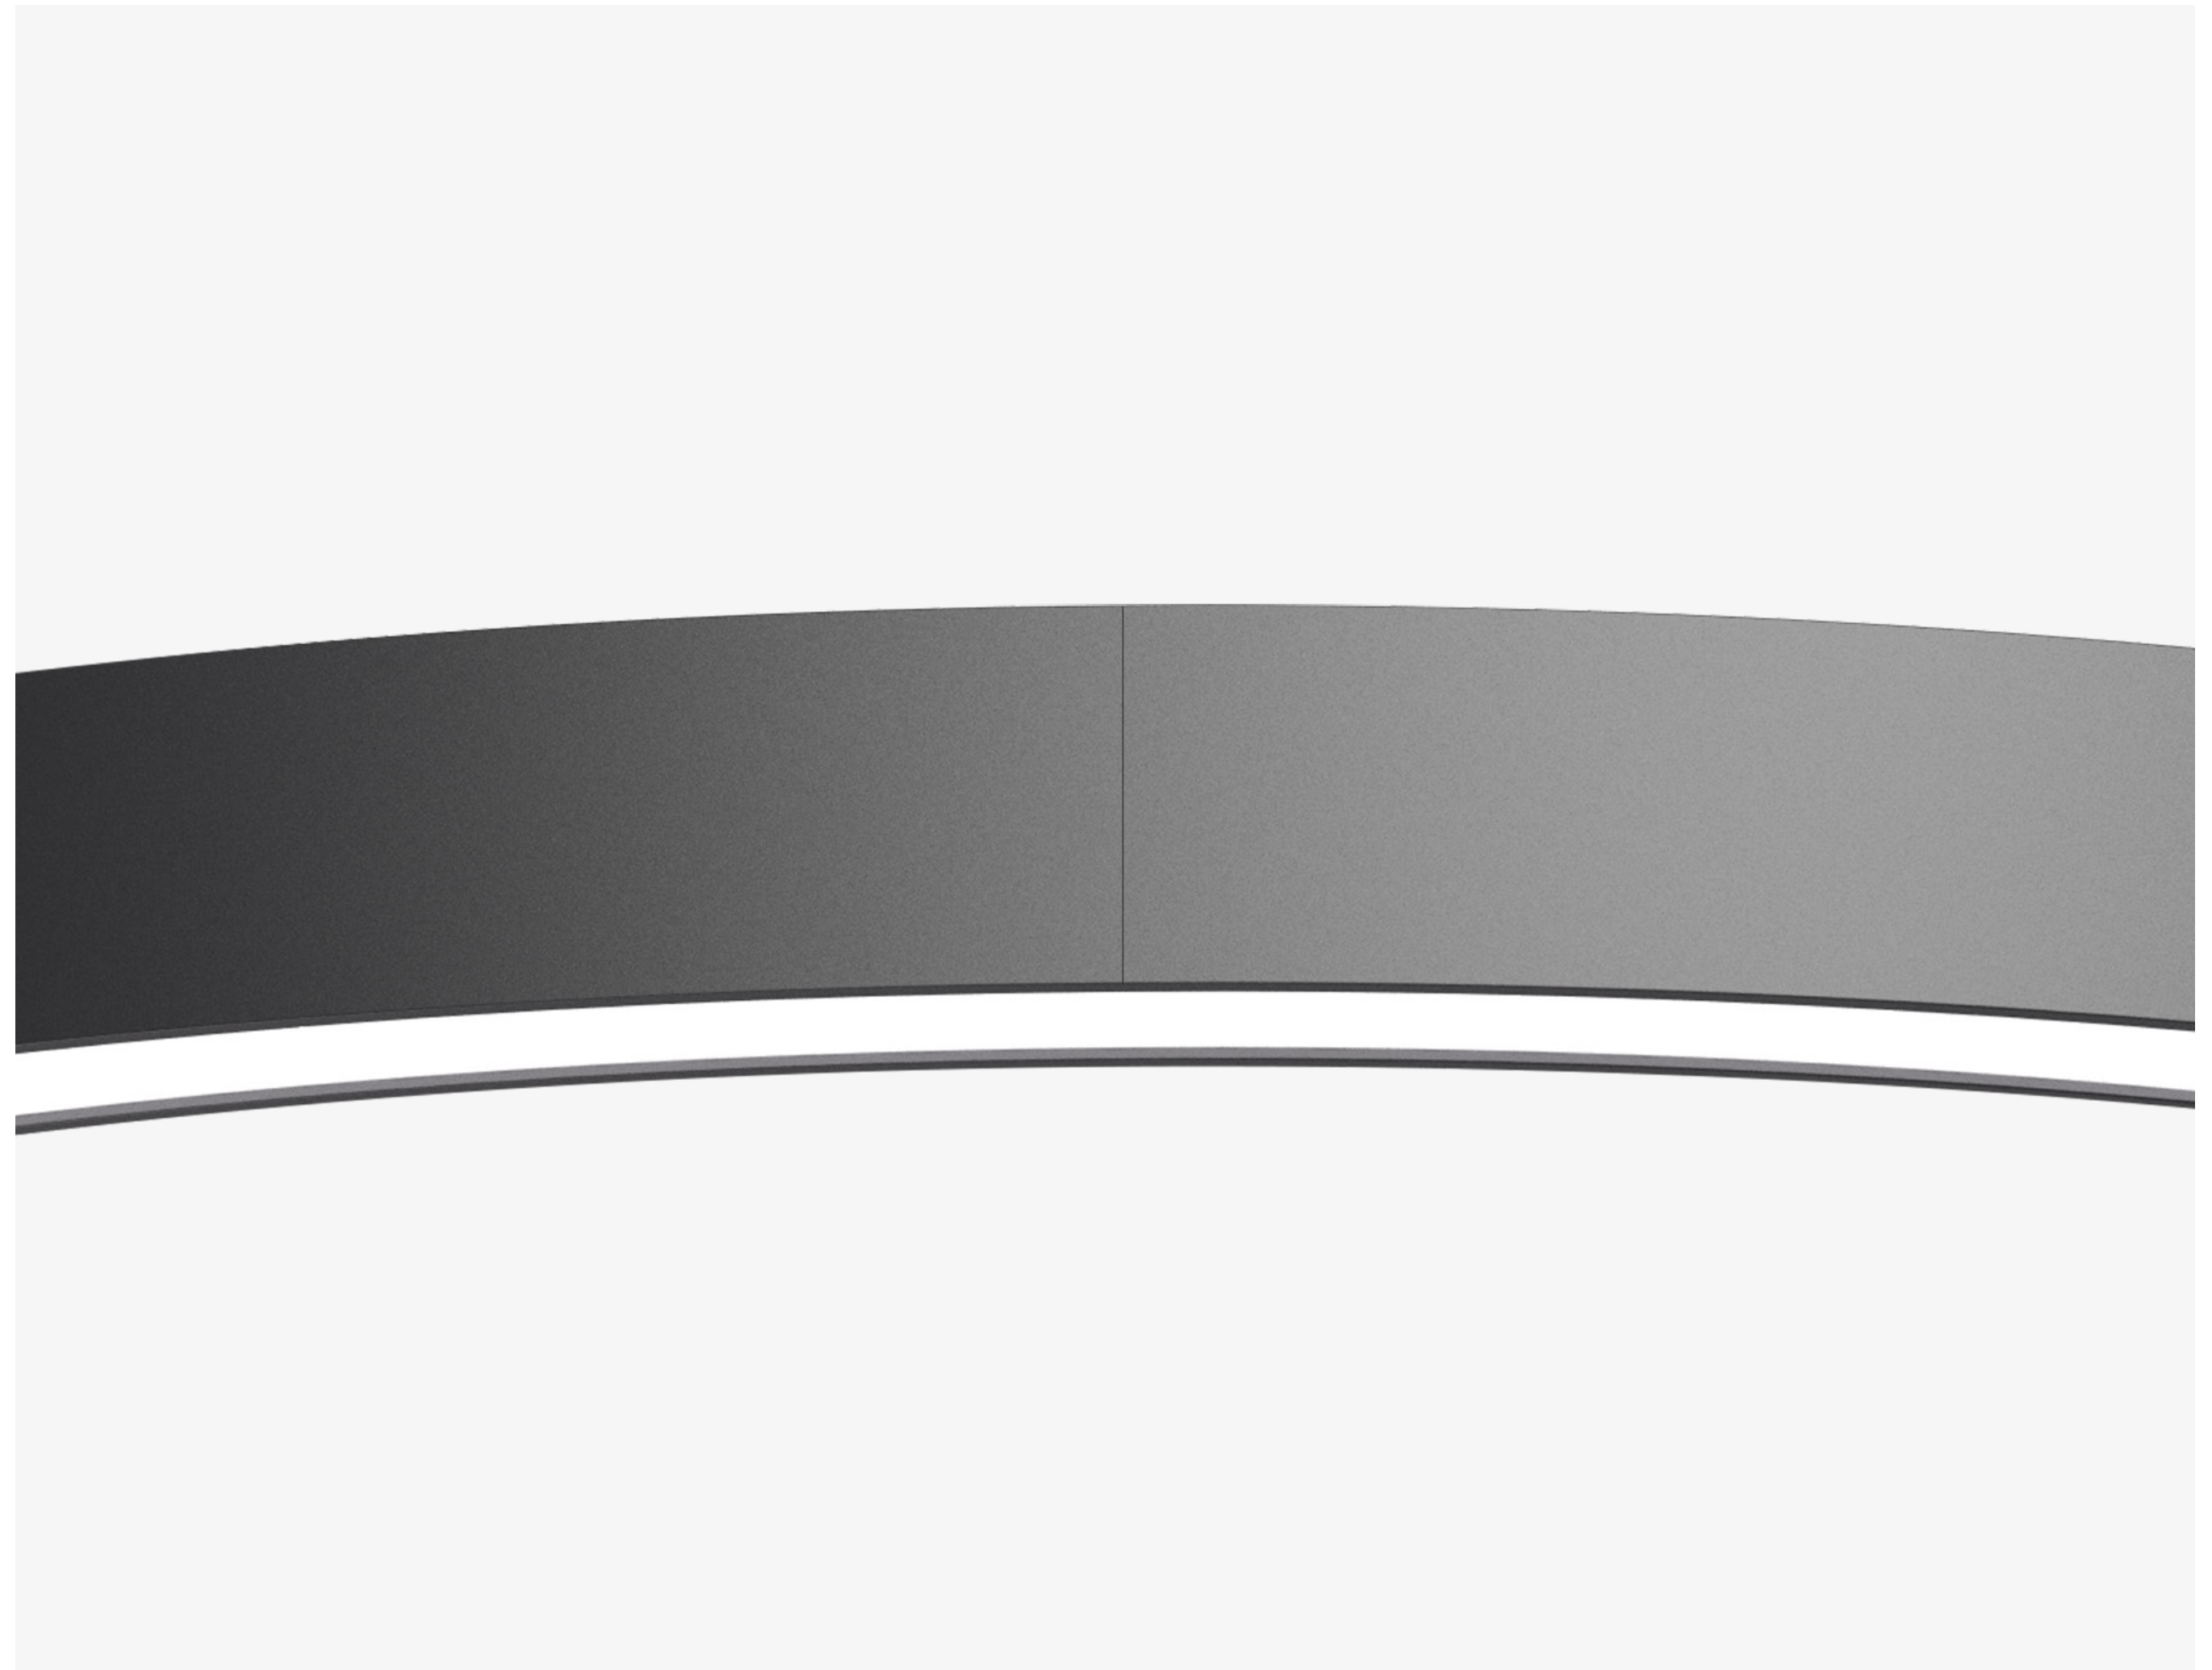

INSTALLATION:

Ceiling / Suspended

DIAMETER:

Ø 615 - 8000 mm

LUMINAIRE LUMINOUS FLUX

2800 - 126000 lm

LIGHT DISTRIBUTION:

Direct, Direct / Indirect

Round will never go out of style

Its circle shape catches the attention as a graphic element in the space, especially when grouped in various ways.

Be creative in compositions

Get inspired and draw your light as big and as bold as you want. Integrate it in the space and give your visitors a reason to look up. Wave Round is a perfect match to Wave, Tracker, Lona or Acousto.

Different spaces different sizes.

Wave Round is available in different sizes.

Those with smaller diameters are made from one piece, while the bigger ones are composed of multiple parts and can therefore easily embrace pillars or staircases.

Perfect joints, no light gaps

With an innovative twist and lock joint element the assembly between two modules is now quick and easy and the profiles are strongly connected with no risk of bending. The light has absolutely no possibilities to escape. And that's why we call it NLG - No Light Gap.