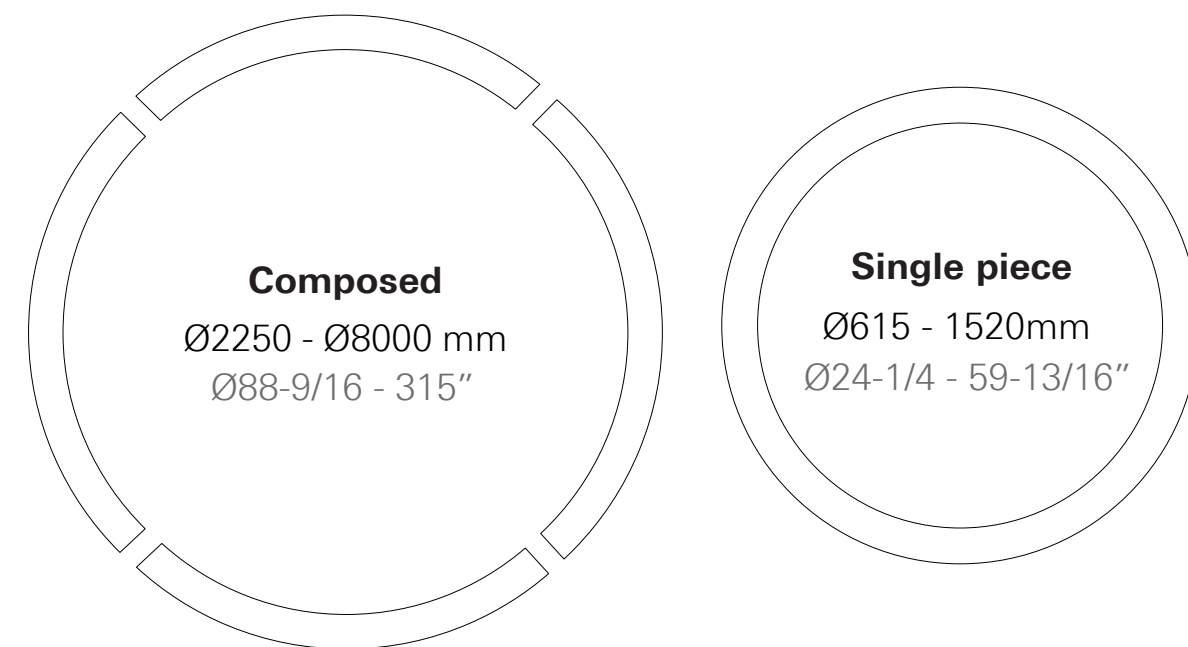

INSTALLATION:

Ceiling / Suspended

DIAMETER:

Ø 615 - 8000 mm

LUMINAIRE LUMINOUS FLUX

2800 - 126000 lm

LIGHT DISTRIBUTION:

Direct, Direct / Indirect

Different spaces different sizes.

Wave Round is available in different sizes.

Those with smaller diameters are made from one piece, while the bigger ones are composed of multiple parts and can therefore easily embrace pillars or staircases.