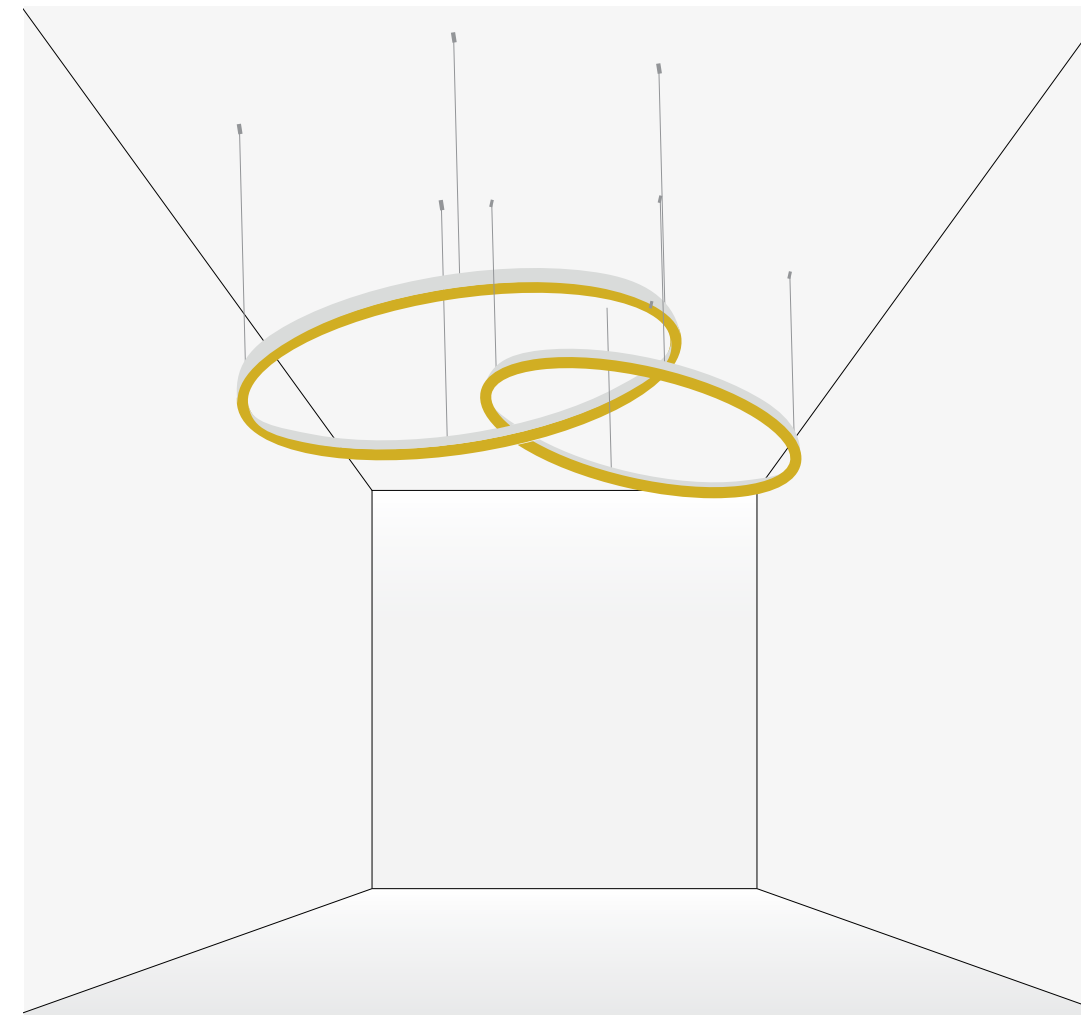

INSTALLATION:

Ceiling / Suspended

DIAMETER:

Ø 615 - 8000 mm

LUMINAIRE LUMINOUS FLUX

2800 - 126000 lm

LIGHT DISTRIBUTION:

Direct, Direct / Indirect

Round will never go out of style

Its circle shape catches the attention as a graphic element in the space, especially when grouped in various ways.

Be creative in compositions

Get inspired and draw your light as big and as bold as you want. Integrate it in the space and give your visitors a reason to look up. Wave Round is a perfect match to Wave, Tracker, Lona or Acousto.

Different spaces different sizes.

Wave Round is available in different sizes.

Those with smaller diameters are made from one piece, while the bigger ones are composed of multiple parts and can therefore easily embrace pillars or staircases.