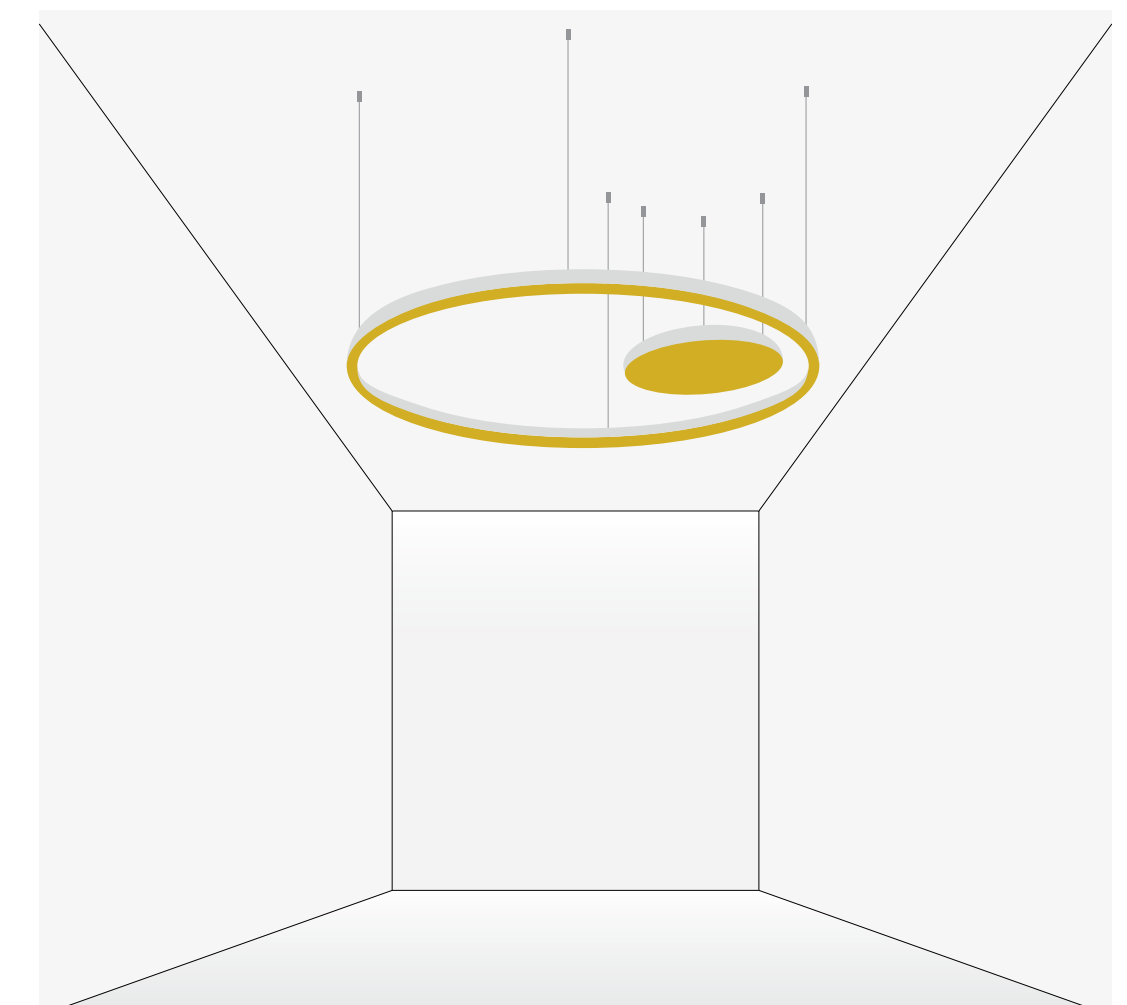

INSTALLATION:

Ceiling / Suspended

DIAMETER:

Ø 615 - 8000 mm

LUMINAIRE LUMINOUS FLUX

2800 - 126000 lm

LIGHT DISTRIBUTION:

Direct, Direct / Indirect

Different spaces different sizes.

Wave Round is available in different sizes.

Those with smaller diameters are made from one piece, while the bigger ones are composed of multiple parts and can therefore easily embrace pillars or staircases.