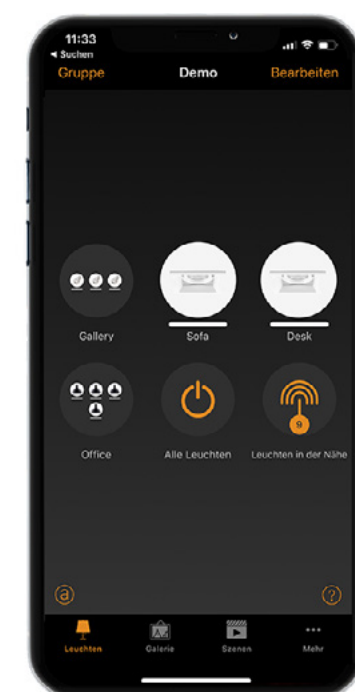

Wide colour range

Choose from wide selection of frame colours.
Additional colours are available on request.

Choose the right diffuser

Use satin opal polycarbonate diffuser (SOP) for general illumination or soft-light prismatic diffuser (DPR) for task illumination.

Circulating diffusers

Circling diffusers with no gaps allow
easy and fast service without taking them out.

Personalize your experience

Direct and indirect illumination for various lighting scenarios. Separate switching enables flexible illumination, as a direct and indirect component can be switched or dimmed separately.

Round will
never go
out of style

Be creative
in compositions

Light control

Wireless lighting control system Casambi offers a big variety of possibilities for a user to interact with the lighting. The app for smartphones and tablets is the most elaborated user interface. Besides the app, traditional wall switches, push buttons, Casambi's own scene controllers and many other control points can be used.