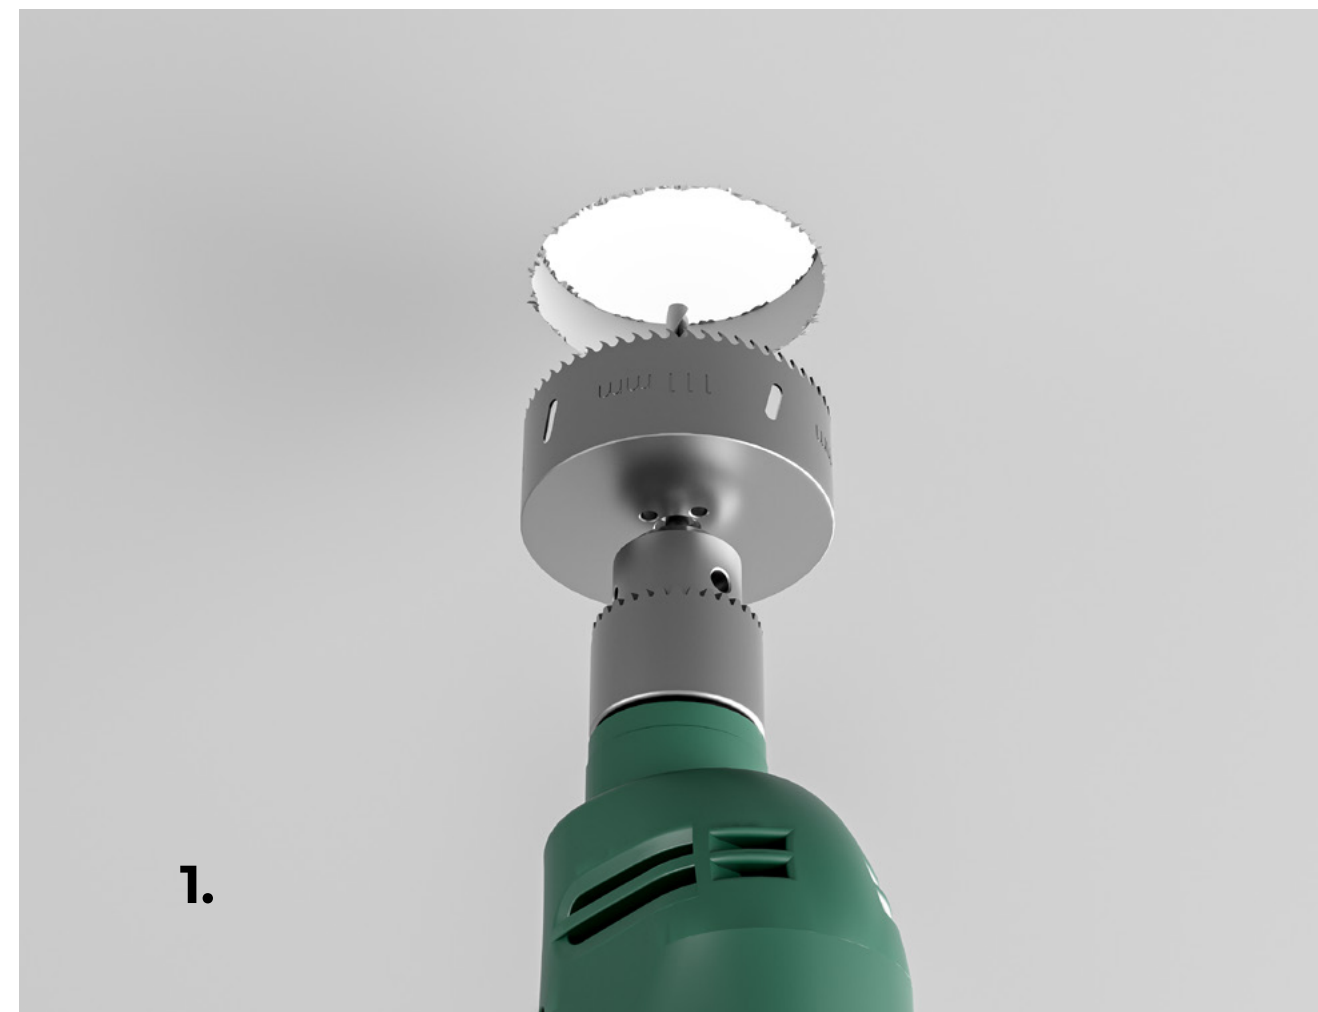

DESIGN:

Serge Cornelissen

Family range

LUMINAIRE LUMINOUS FLUX:

up to 1100 lm

LED COLOUR

927, 930, 935, 940

BEAM ANGLE

VISIBLE-TRIM

ADJUSTABLE

RV A

FIXED

RV F

Revolutionary trim-less installation

[CONIC INSTALLATION VIDEO](#)

10 - 26mm
ceiling height

Trim-less installation without puttying

1. Make a hole with a standard 80 mm hole saw.
2. Paint the ceiling, no puttying needed.
3. Twist and level the RI kit with the ceiling.
4. Click in the spot and the funnel.

[CONIC INSTALLATION VIDEO](#)

Main features

Prestigious look with trendy colours

The interior of the funnel can be gold, bronze or onyx coated which gives a luminaire prestigious look. Gold & bronze are on trend, but at the same time timeless chic finishes, perfect to match all kinds of interiors.