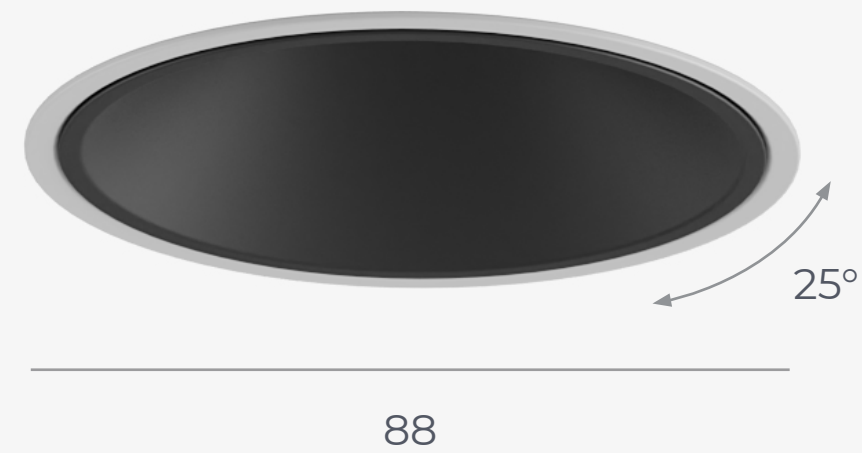

DESIGN:

Serge Cornelissen

Family range

LUMINAIRE LUMINOUS FLUX:

up to 1100 lm

LED COLOUR

927, 930, 935, 940

BEAM ANGLE

20°, 30°, 55°

DRIVERS

Casambi, DALI, FO

TRIM-LESS

ADJUSTABLE

RI A

FIXED

RI F

VISIBLE-TRIM

ADJUSTABLE

RV A

FIXED

RV F

Revolutionary trim-less installation

[CONIC INSTALLATION VIDEO](#)

10 - 26mm
ceiling height

20°, 30°, 55°

20°, 30°, 55°

Orientation

25° / 360° (A)

25° / 360° (A)

Luminaire luminous flux

up to 1100 lm

up to 1100 lm