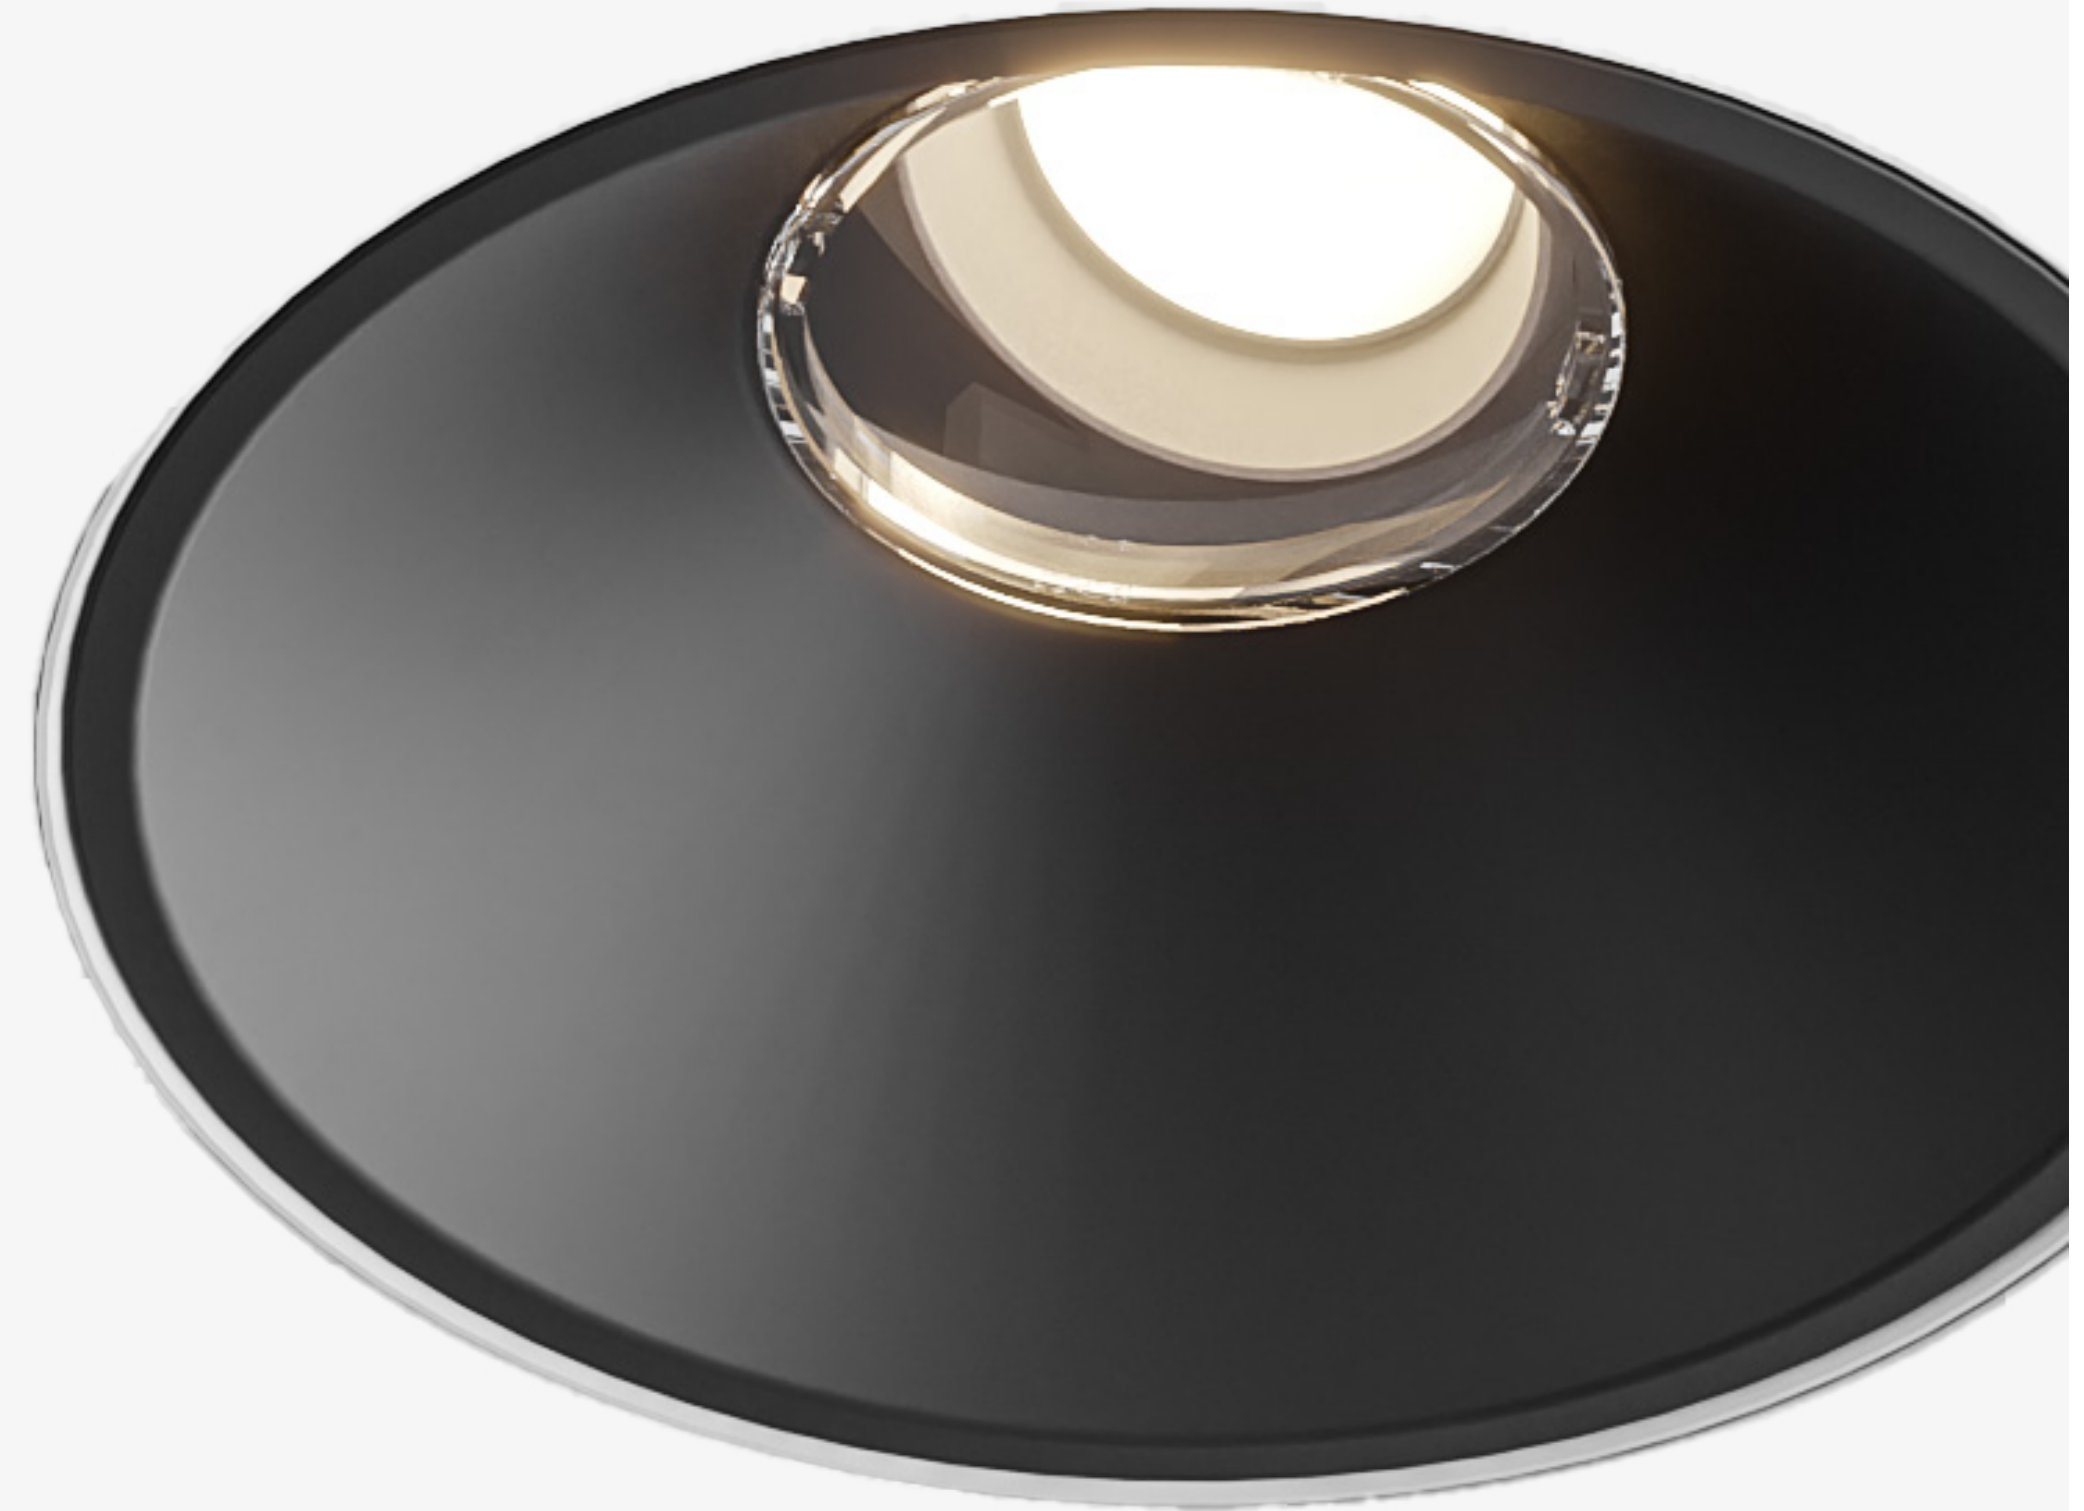

IP44

It's the perfect solution for high moisture environments like bathrooms. It offers pleasant and functional light as well as IP44 protection.