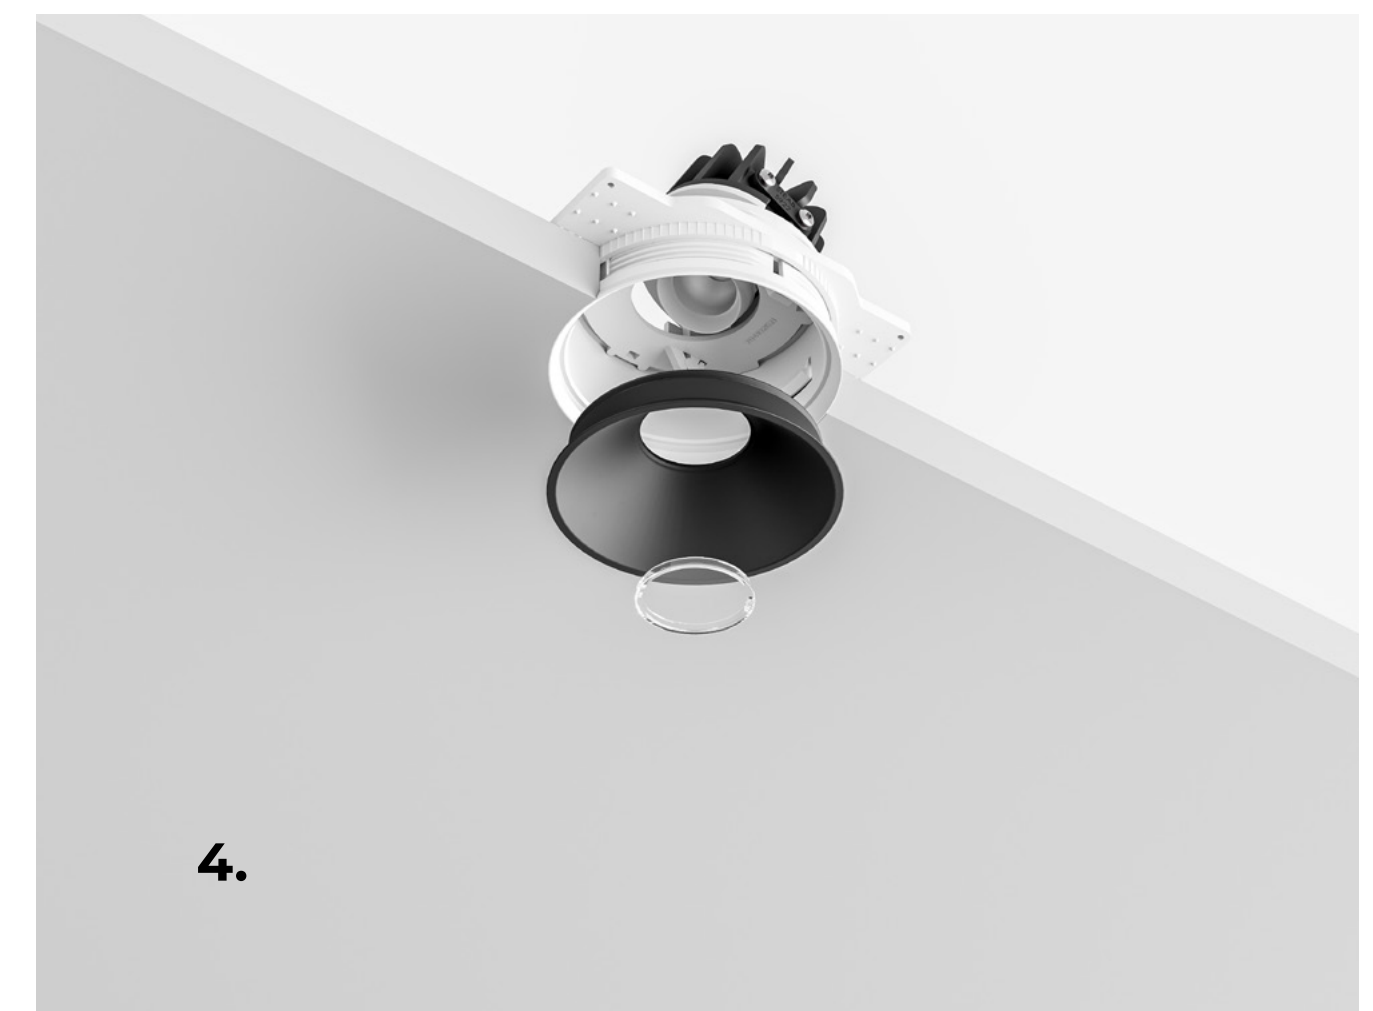

No need to putty at all

When you want a spot on a higher level, choose Conic. It's distinguished by prestigious finishes, wide range of colours and clean looks.

Most of all, Conic stands out for its innovative, easy and clean installation in a finished plaster ceilings, with tools of standard sizes and no puttying.

VISIBLE-TRIM

ADJUSTABLE

RV A

FIXED

RV F

Revolutionary trim-less installation

[CONIC INSTALLATION VIDEO](#)

10 - 26mm
ceiling height

Trim-less installation without puttying

1. Make a hole with a standard 80 mm hole saw.
2. Paint the ceiling, no puttying needed.
3. Twist and level the RI kit with the ceiling.
4. Click in the spot and the funnel.

[CONIC INSTALLATION VIDEO](#)

Main features

Prestigious look with trendy colours

The interior of the funnel can be gold, bronze or onyx coated which gives a luminaire prestigious look. Gold & bronze are on trend, but at the same time timeless chic finishes, perfect to match all kinds of interiors.