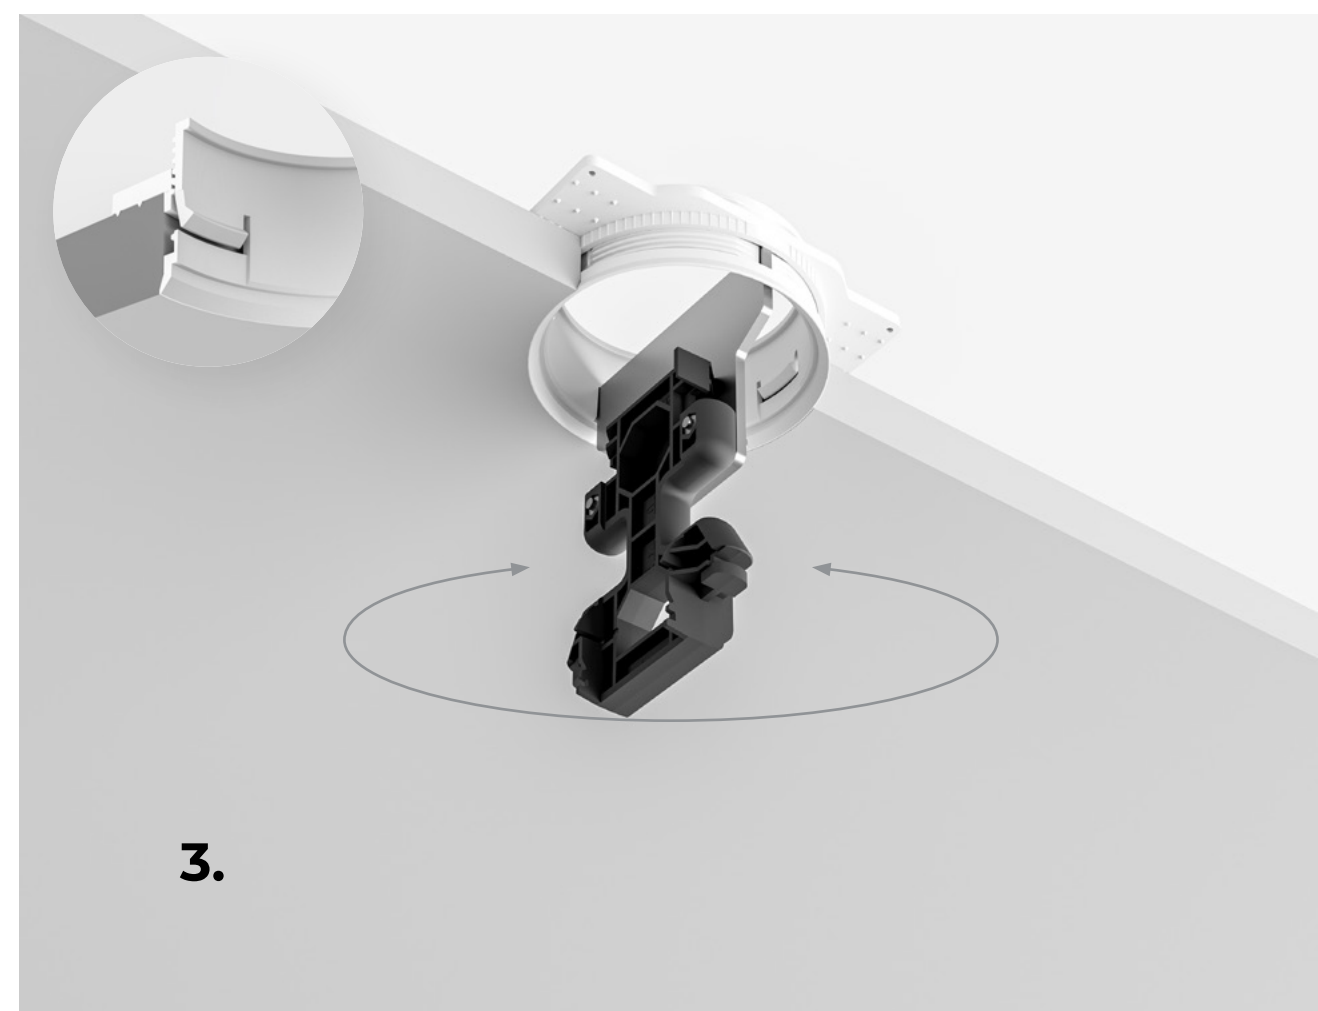

Trim-less installation without puttying

1. Make a hole with a standard 80 mm hole saw.
2. Paint the ceiling, no puttying needed.
3. Twist and level the RI kit with the ceiling.
4. Click in the spot and the funnel.

[CONIC INSTALLATION VIDEO](#)