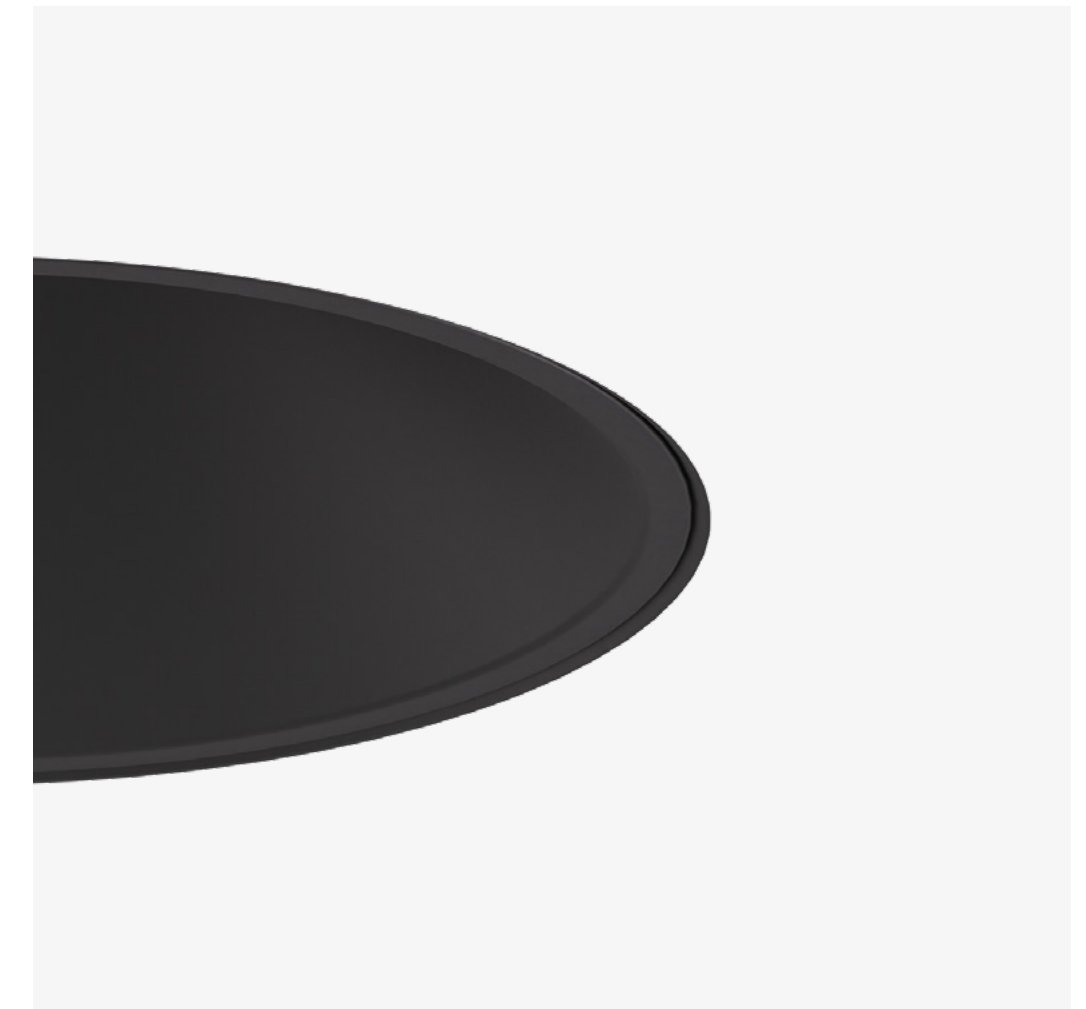

Prestigious
finishes make it a
higher level spot

ADJUSTABLE (A)

FIXED (F)

RI

Recessed trim-less

RV

Recessed visible trim

Beam angle