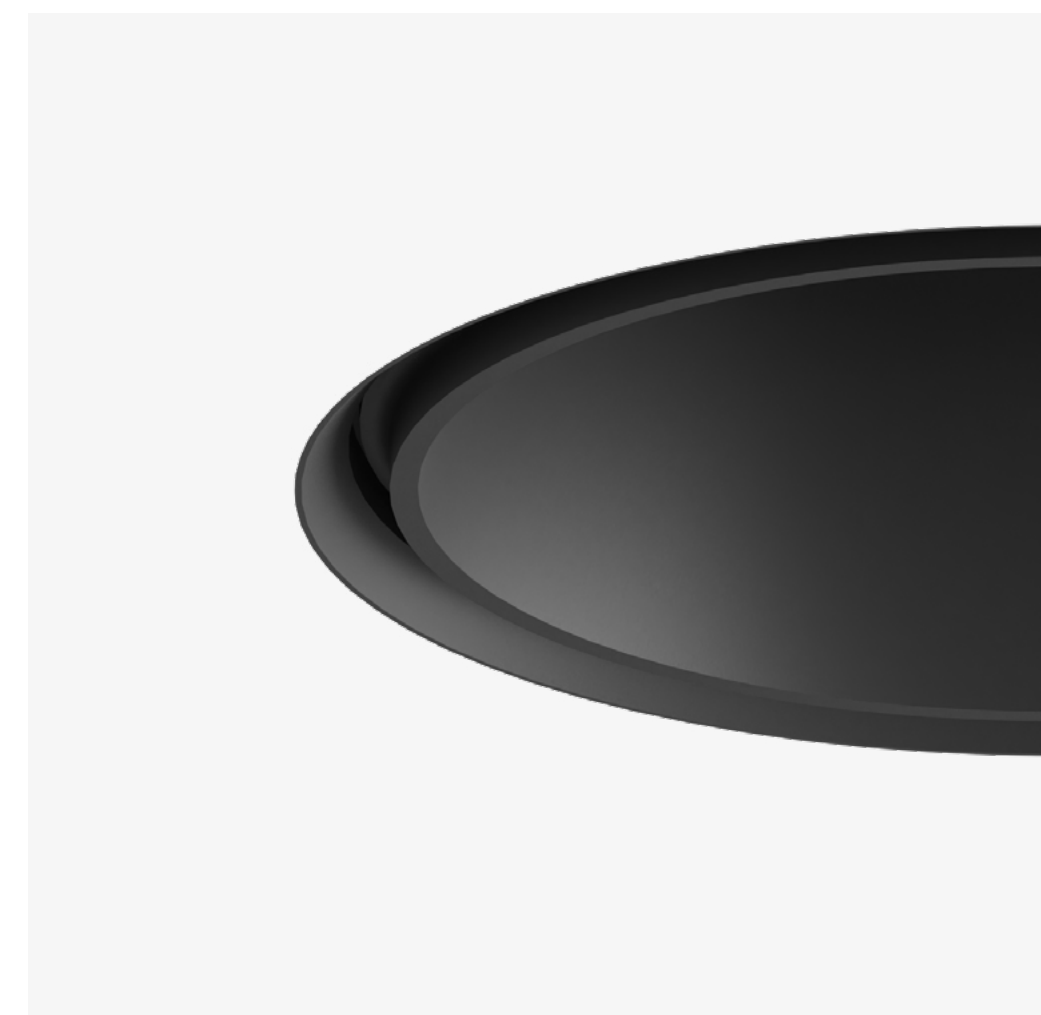

[CONIC INSTALLATION VIDEO](#)

Main features

Prestigious look with trendy colours

The interior of the funnel can be gold, bronze or onyx coated which gives a luminaire prestigious look. Gold & bronze are on trend, but at the same time timeless chic finishes, perfect to match all kinds of interiors.

Prestigious
finishes make it a
higher level spot

ADJUSTABLE (A)

FIXED (F)

RI

Recessed trim-less

RV

Recessed visible trim

Beam angle