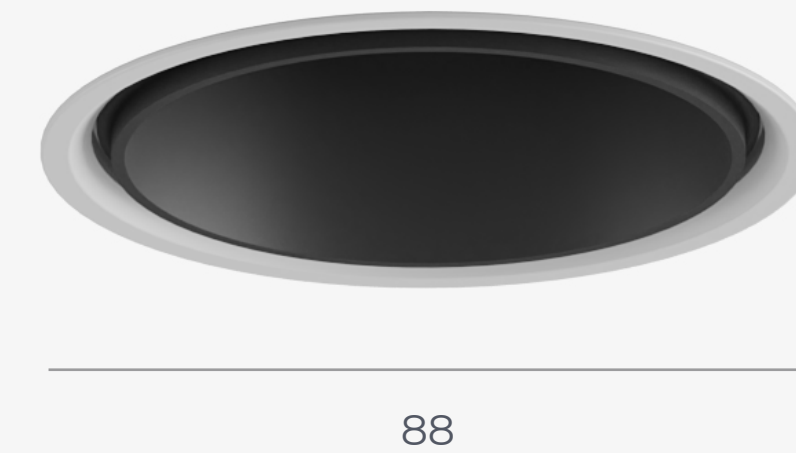

DESIGN:

Serge Cornelissen

Family range

LUMINAIRE LUMINOUS FLUX:

up to 1100 lm

LED COLOUR

927, 930, 935, 940

BEAM ANGLE

20°, 30°, 55°

DRIVERS

Casambi, DALI, FO

TRIM-LESS

ADJUSTABLE

RI A

FIXED

RI F

VISIBLE-TRIM

ADJUSTABLE

RV A

FIXED

RV F

Revolutionary trim-less installation

[CONIC INSTALLATION VIDEO](#)

10 - 26mm
ceiling height

20°, 30°, 55°

20°, 30°, 55°

Orientation

25° / 360° (A)

25° / 360° (A)

Luminaire luminous flux

up to 1100 lm

up to 1100 lm