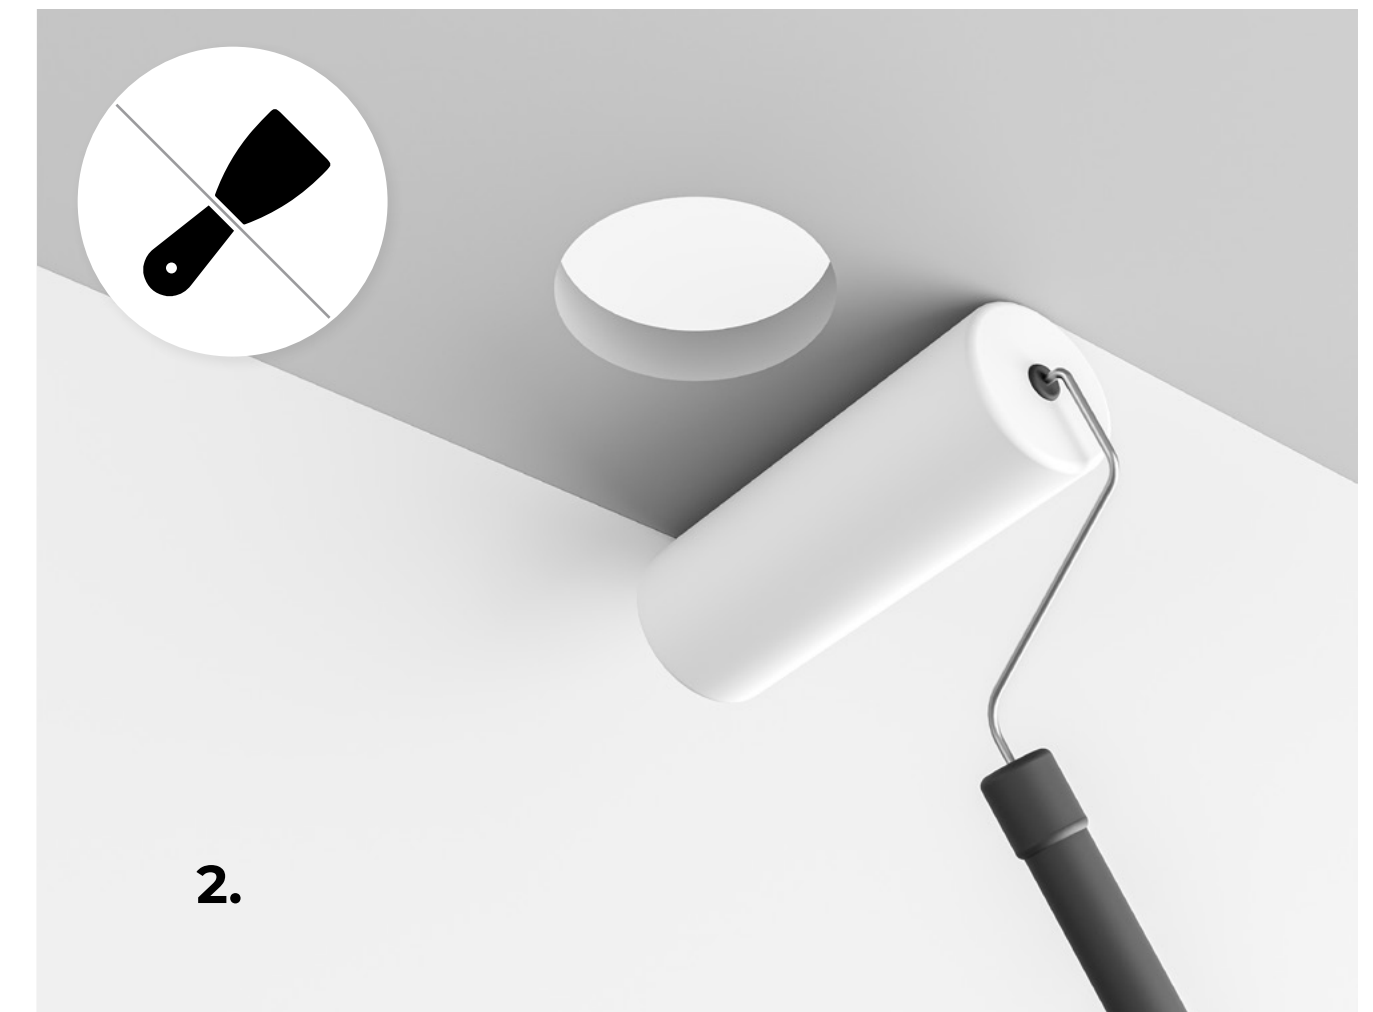

Trim-less installation without puttying

1. Make a hole with a standard 80 mm hole saw.
2. Paint the ceiling, no puttying needed.
3. Twist and level the RI kit with the ceiling.
4. Click in the spot and the funnel.

[CONIC INSTALLATION VIDEO](#)