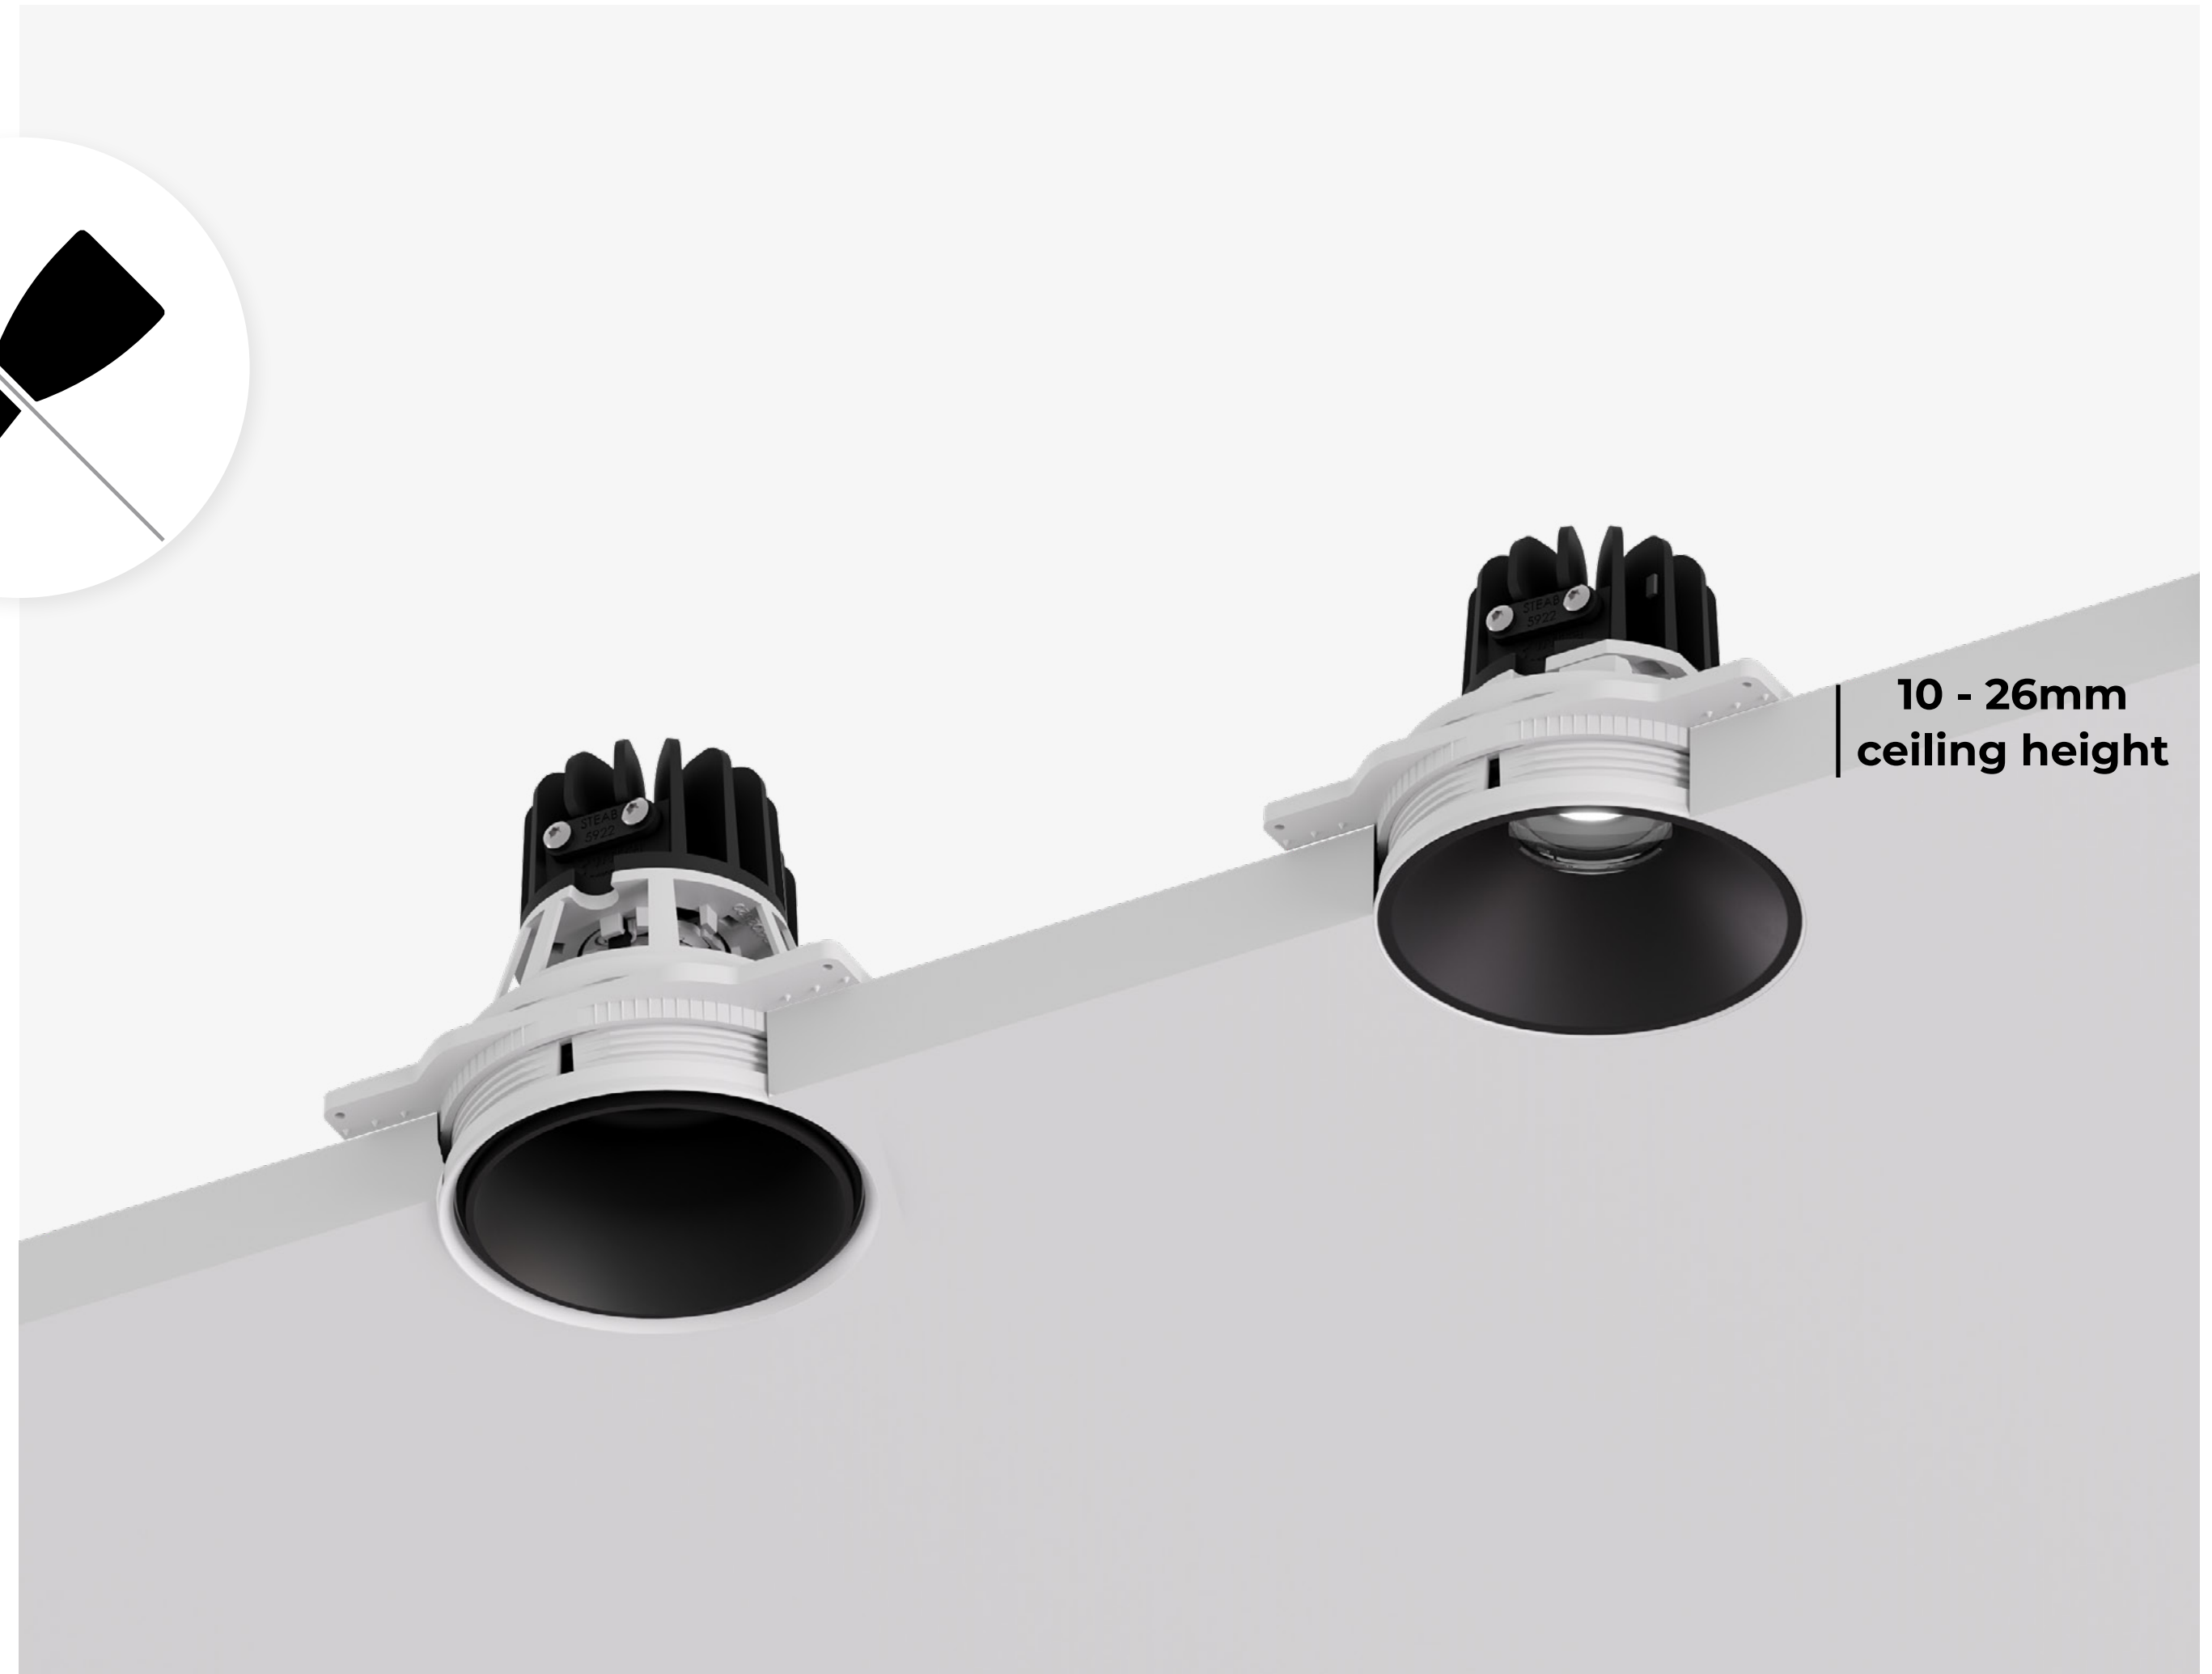

No need to putty at all

When you want a spot on a higher level, choose Conic. It's distinguished by prestigious finishes, wide range of colours and clean looks.

Most of all, Conic stands out for its innovative, easy and clean installation in a finished plaster ceilings, with tools of standard sizes and no puttying.

DESIGN:

Serge Cornelissen

Family range

LUMINAIRE LUMINOUS FLUX:

up to 1100 lm

LED COLOUR

927, 930, 935, 940

BEAM ANGLE

VISIBLE-TRIM

ADJUSTABLE

RV A

FIXED

RV F

Revolutionary trim-less installation

[CONIC INSTALLATION VIDEO](#)

10 - 26mm
ceiling height

Trim-less installation without puttying

1. Make a hole with a standard 80 mm hole saw.
2. Paint the ceiling, no puttying needed.
3. Twist and level the RI kit with the ceiling.
4. Click in the spot and the funnel.