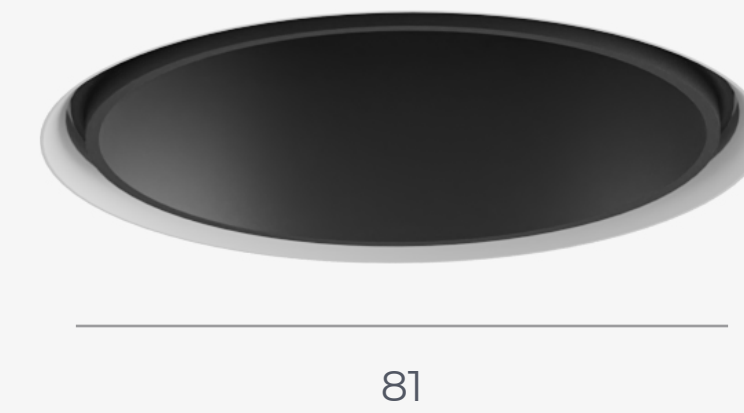

DESIGN:

Serge Cornelissen

Family range

LUMINAIRE LUMINOUS FLUX:

up to 1100 lm

LED COLOUR

927, 930, 935, 940

BEAM ANGLE

20°, 30°, 55°

DRIVERS

Casambi, DALI, FO

TRIM-LESS

ADJUSTABLE

RI A

FIXED

RI F

VISIBLE-TRIM

ADJUSTABLE

RV A

FIXED

RV F

Revolutionary trim-less installation

[CONIC INSTALLATION VIDEO](#)

10 - 26mm
ceiling height