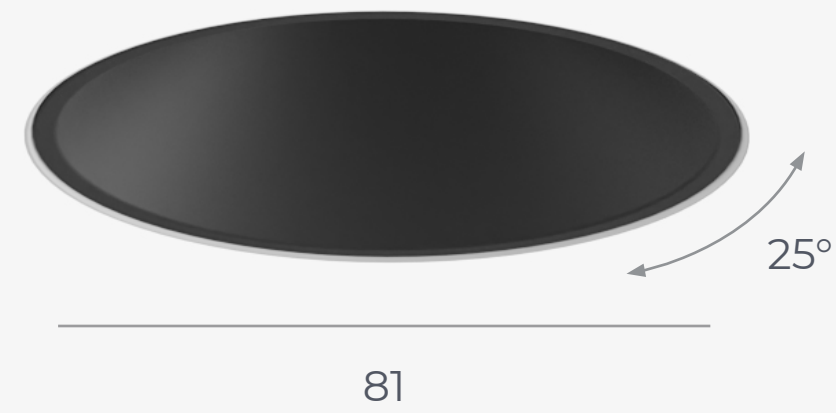

Family range

LUMINAIRE LUMINOUS FLUX:

up to 1100 lm

LED COLOUR

927, 930, 935, 940

BEAM ANGLE

20°, 30°, 55°

DRIVERS

Casambi, DALI, FO

TRIM-LESS

ADJUSTABLE

RI A

FIXED