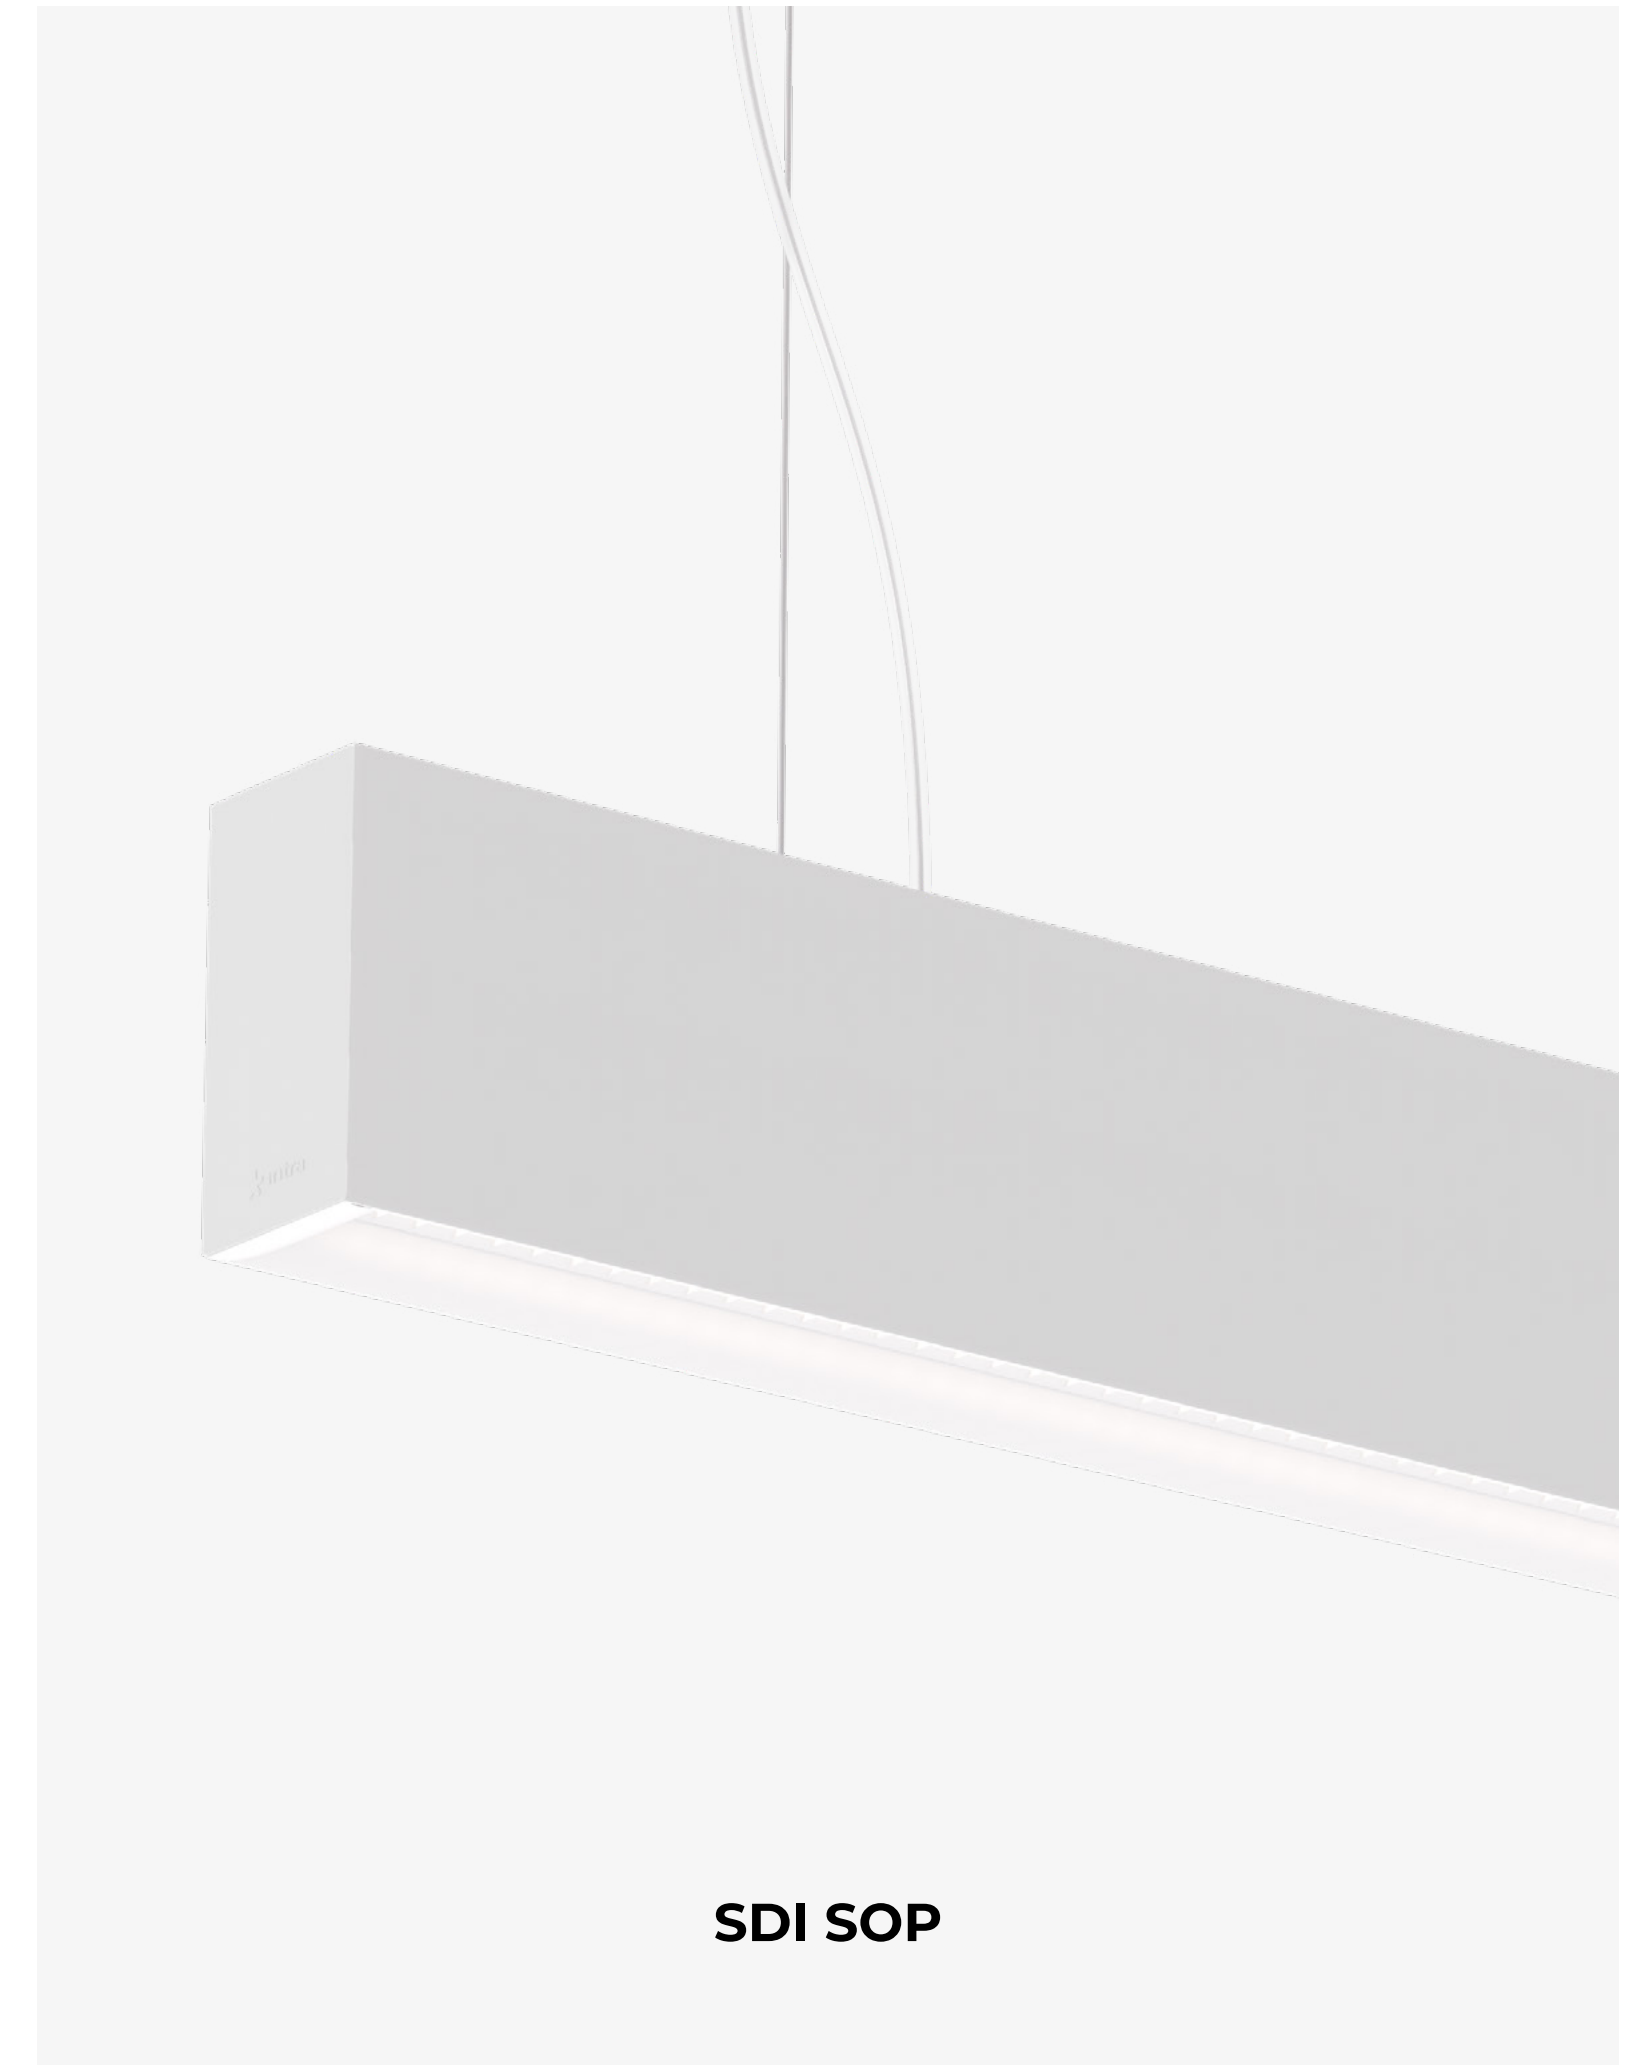

Glazer

Table friendly

Private office / Visualization: Goblen studio

Intra lighting Benelux, Leerdam, The Netherlands

Linear, optimized for the table.

With its minimal shape, Glazer responds to your needs for great illumination. The soft edge design allows you to reach a high visual comfort and low glare by making a soft transition of the light on the frame.

It is an extremely functional luminaire, more than perfect for those who want something simple and smart. Its design has nothing more to add and nothing left to take away. This is where its beauty comes from.

DESIGN:

Serge & Robert Cornelissen

Product range

INSTALLATION

Suspended

LENGTH

1434 - mm

LUMINAIRE LUMINOUS FLUX

2200 - 3200 lm/m

LIGHT DISTRIBUTION

Direct / Indirect

Timeless
simplicity

Direct - indirect
illumination