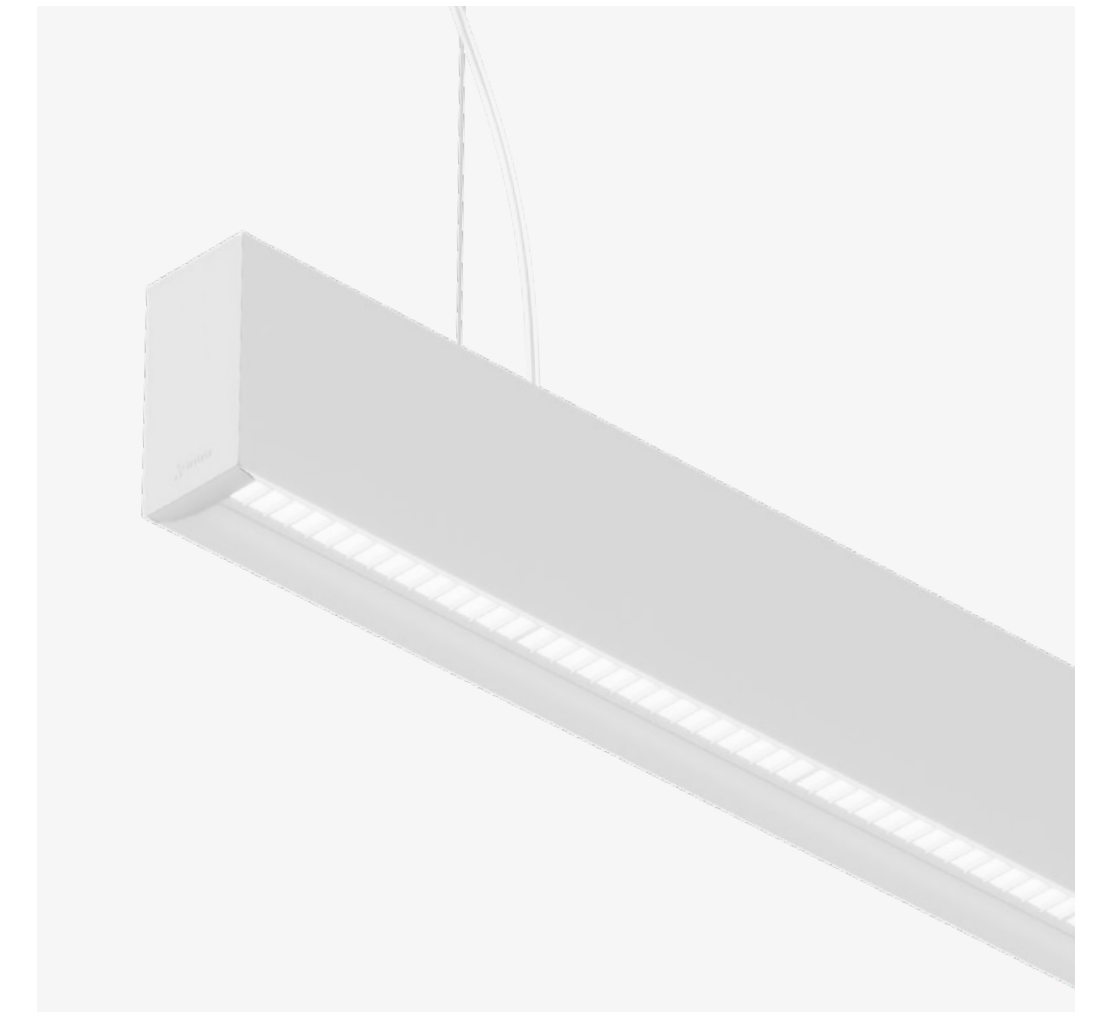

Glazer

Table friendly

Private office / Visualization: Goblen studio

Intra lighting Benelux, Leerdam, The Netherlands

Linear, optimized for the table.

With its minimal shape, Glazer responds to your needs for great illumination. The soft edge design allows you to reach a high visual comfort and low glare by making a soft transition of the light on the frame.

It is an extremely functional luminaire, more than perfect for those who want something simple and smart. Its design has nothing more to add and nothing left to take away. This is where its beauty comes from.

DESIGN:

Serge & Robert Cornelissen

Product range

INSTALLATION

Suspended

LENGTH

1434 - mm

LUMINAIRE LUMINOUS FLUX

2200 - 3200 lm/m

LIGHT DISTRIBUTION

Direct / Indirect

Timeless
simplicity

Direct - indirect
illumination