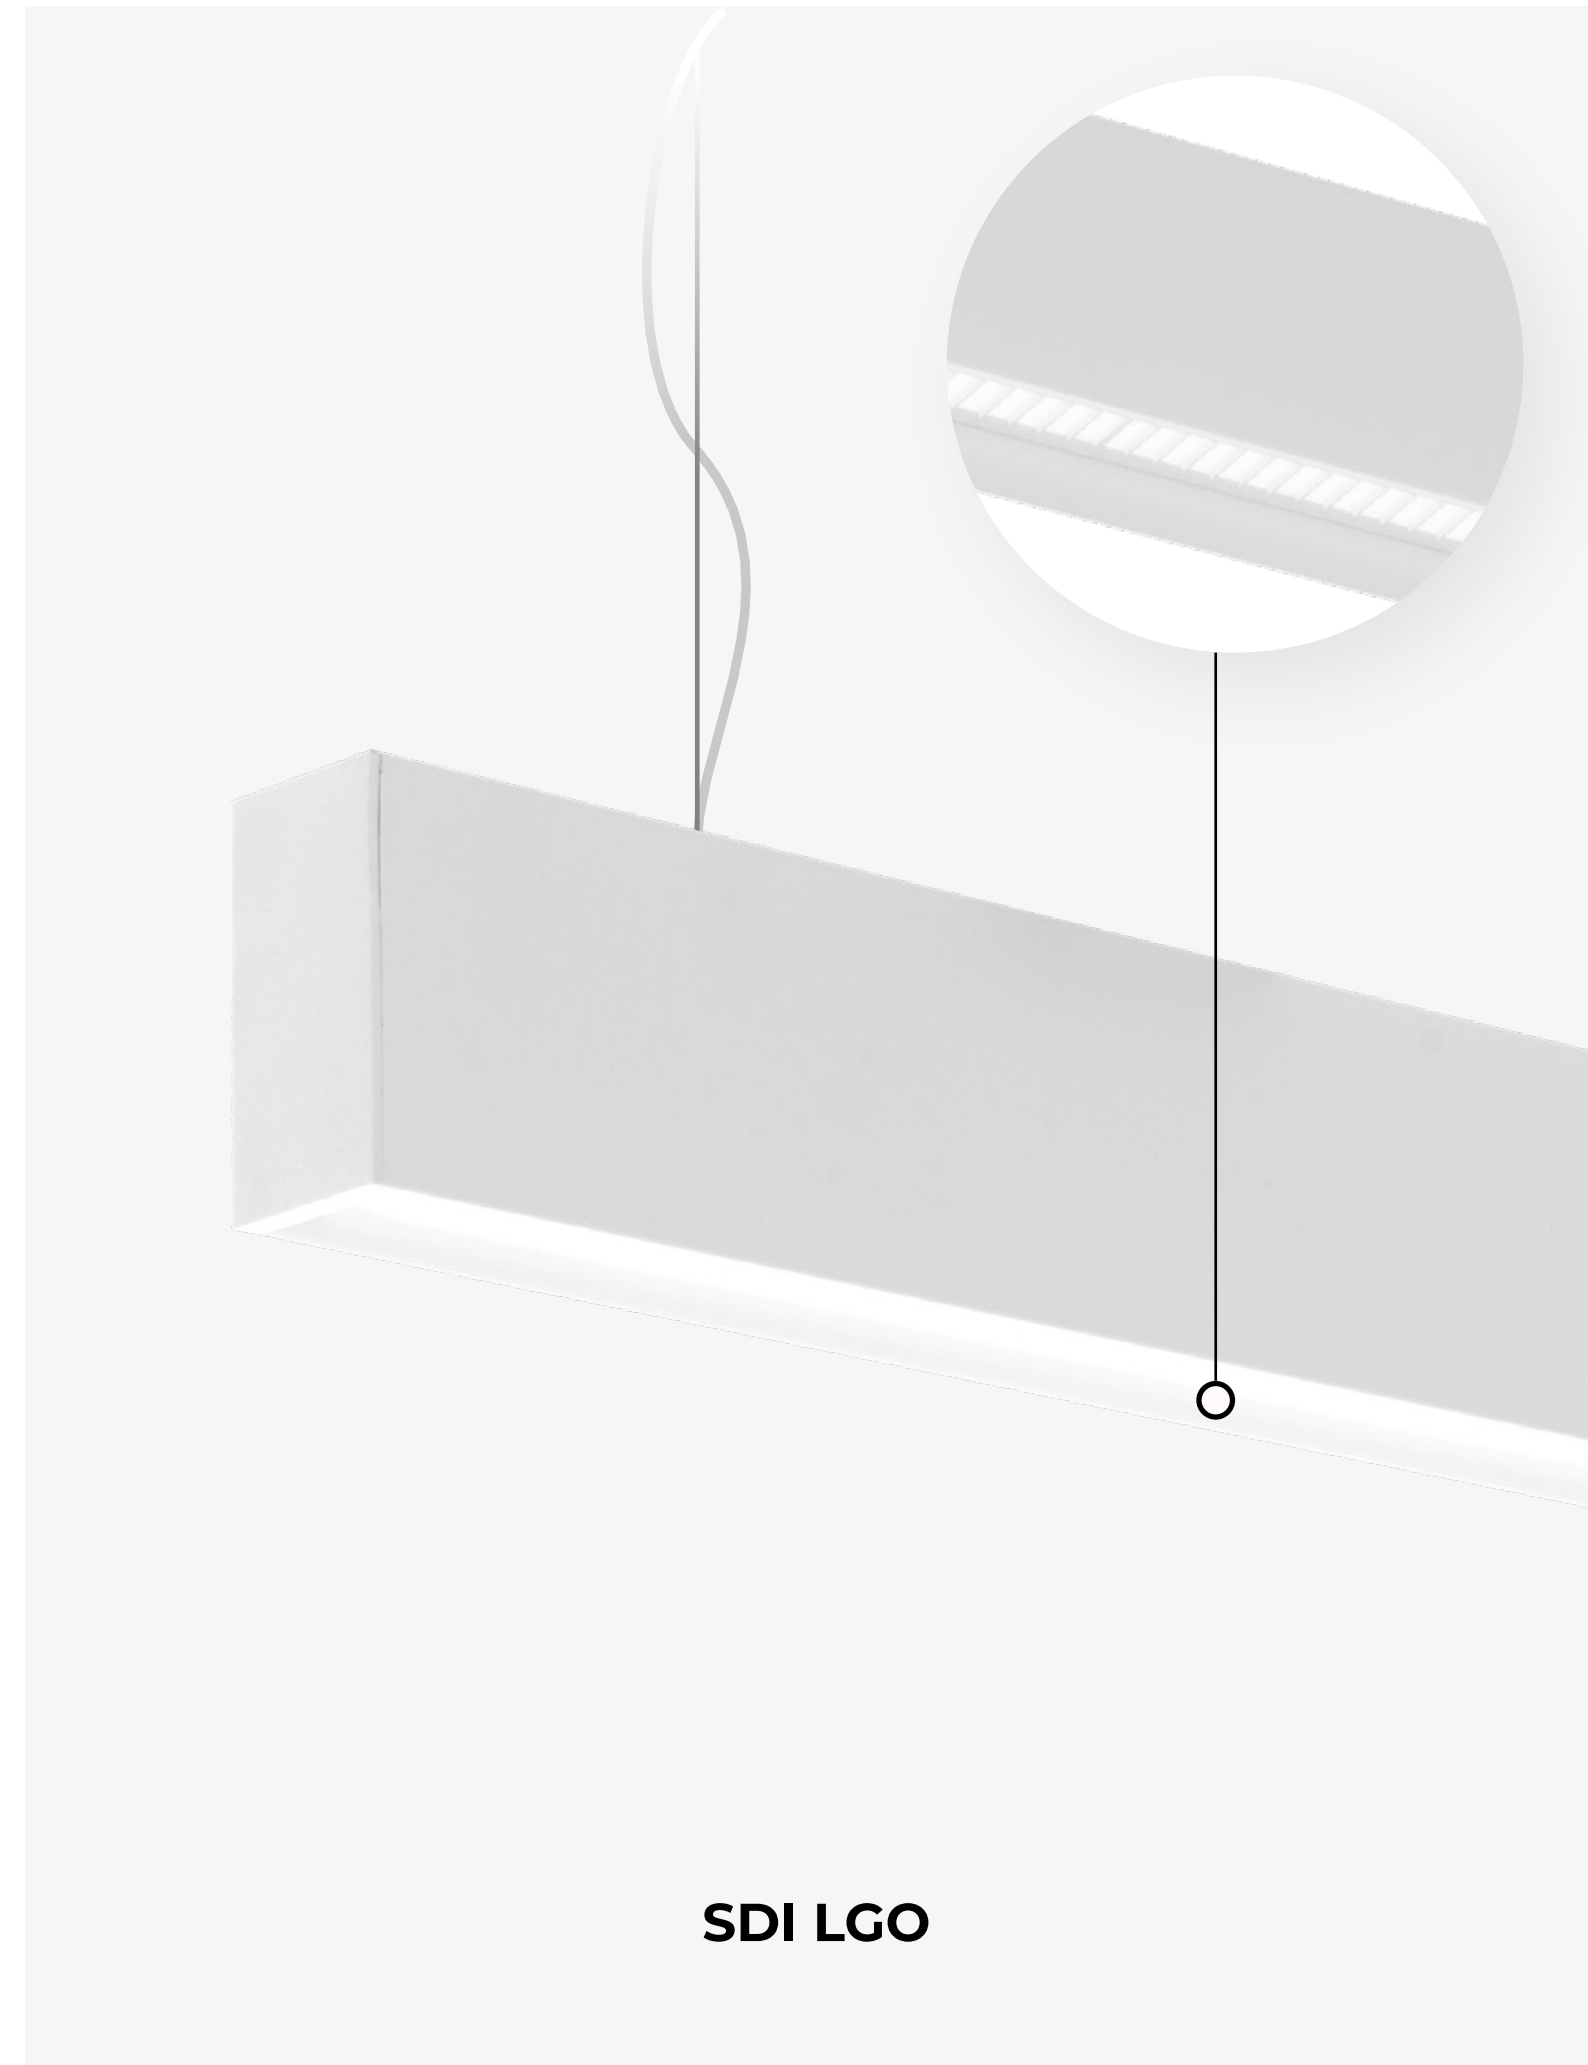

Glazer

Table friendly

Private office / Visualization: Goblen studio

Intra lighting Benelux, Leerdam, The Netherlands

Linear, optimized for the table.

With its minimal shape, Glazer responds to your needs for great illumination. The soft edge design allows you to reach a high visual comfort and low glare by making a soft transition of the light on the frame.

It is an extremely functional luminaire, more than perfect for those who want something simple and smart. Its design has nothing more to add and nothing left to take away. This is where its beauty comes from.

DESIGN:

Serge & Robert Cornelissen

Product range

INSTALLATION

Suspended

LENGTH

1434 - mm

LUMINAIRE LUMINOUS FLUX

2200 - 3200 lm/m

LIGHT DISTRIBUTION

Direct / Indirect

Timeless
simplicity

Direct - indirect
illumination