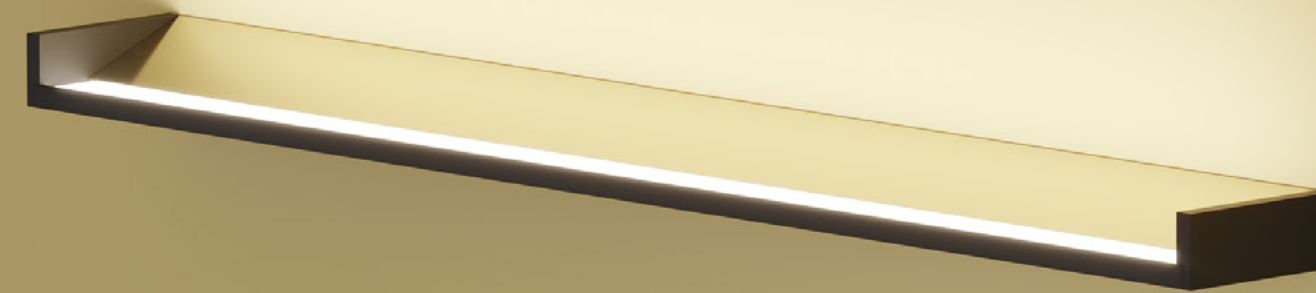

It gives character to empty walls.

Bring light to your wall, raise your ceiling and create the feeling of spaciousness and freedom with Insider in different dimensions and colours. Because of its delicate design, it can be easily incorporated into any interior.

Its indirect light effect makes your ceiling higher and higher. And what is more, it creates an atmosphere that will raise you up.

DESIGN:

Serge and Robert Cornelissen