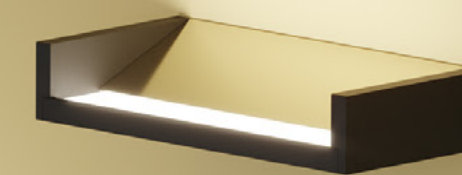

Private residence, Slovenia / Interior design & Visualisation: Studio Spacer

It gives character to empty walls.

Bring light to your wall, raise your ceiling and create the feeling of spaciousness and freedom with Insider in different dimensions and colours. Because of its delicate design, it can be easily incorporated into any interior.

Its indirect light effect makes your ceiling higher and higher. And what is more, it creates an atmosphere that will raise you up.

DESIGN:

Serge and Robert Cornelissen

Family range

LUMINAIRE LUMINOUS FLUX:

Insider is available in different dimensions.
Choose the one that fits best your wall.
Or combine more of them together and
create attractive compositions.

Make a difference with a colour

Choose two colours that perfectly match your interior and give character to your wall. Trendy metallic colours will bring sophistication and luxury to the space.

* only for optics

Bring light all the way up

Insider is minimalistic, but surprisingly strong. Its indirect light effect makes your ceiling higher and gives a feeling of spaciousness and freedom. It is also practical when there is no possibility to mount a light on your ceiling.