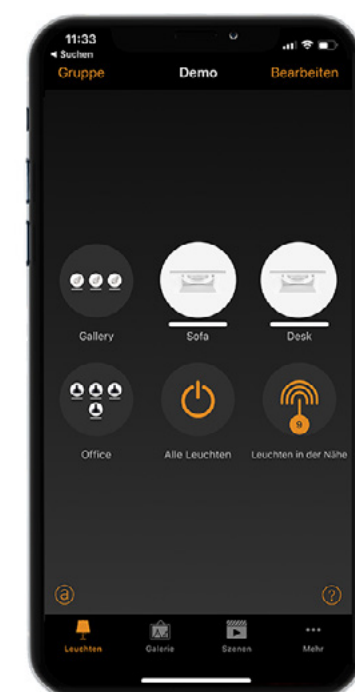

180 - 6300 lm

LIGHT DISTRIBUTION:

Indirect

COLOUR OPTIONS:

Dual colour

INSTALLATION:

Wall

Create a composition

Insider is available in different dimensions.
Choose the one that fits best your wall.
Or combine more of them together and
create attractive compositions.

Make a difference with a colour

Choose two colours that perfectly match your interior and give character to your wall. Trendy metallic colours will bring sophistication and luxury to the space.

* only for optics

Bring light all the way up

Insider is minimalistic, but surprisingly strong. Its indirect light effect makes your ceiling higher and gives a feeling of spaciousness and freedom. It is also practical when there is no possibility to mount a light on your ceiling.

DPR

It gives
character to
empty walls

Dual colour,
multiple
lengths

Light control

Wireless lighting control system Casambi offers a big variety of possibilities for a user to interact with the lighting. The app for smartphones and tablets is the most elaborated user interface. Besides the app, traditional wall switches, push buttons, Casambi's own scene controllers and many other control points can be used.