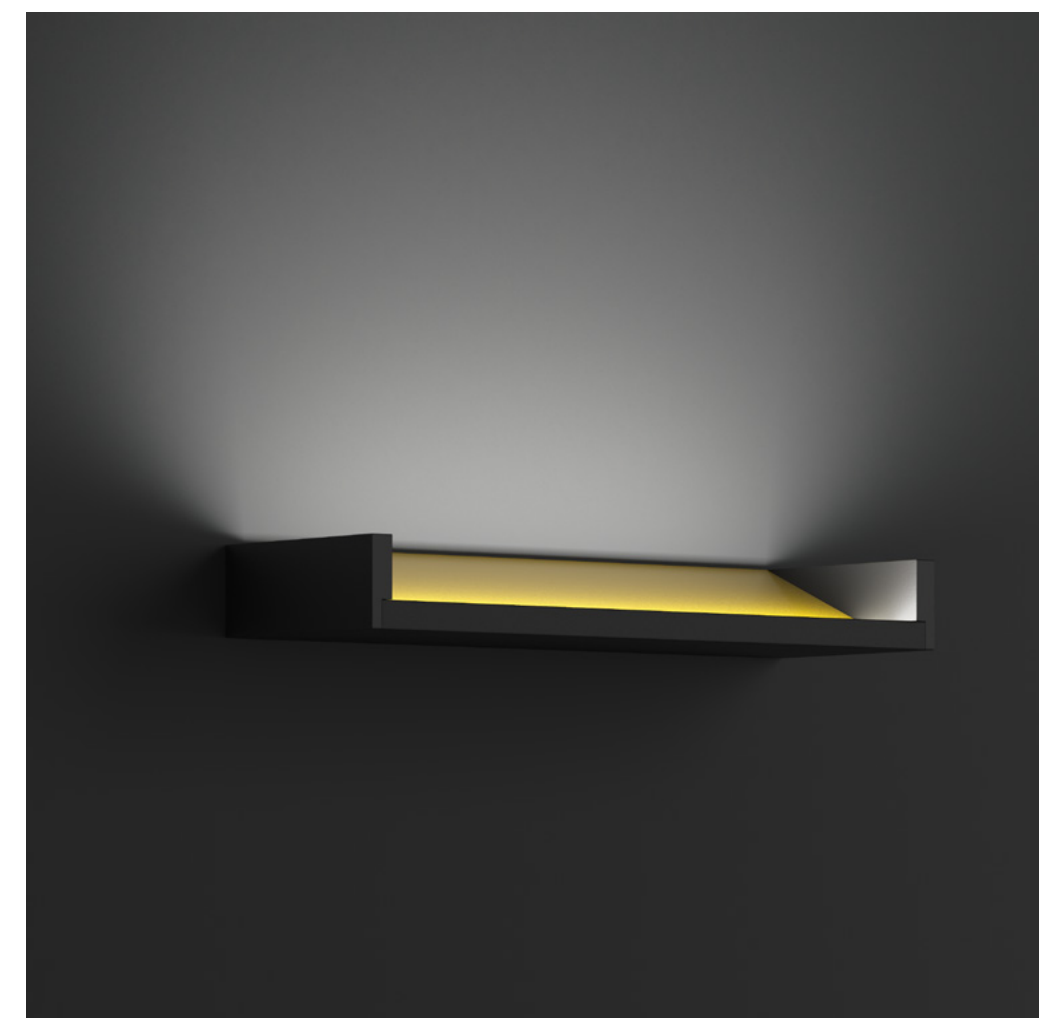

Private residence, Slovenia / Interior design & Visualisation: Studio Spacer

It gives character to empty walls.

Bring light to your wall, raise your ceiling and create the feeling of spaciousness and freedom with Insider in different dimensions and colours. Because of its delicate design, it can be easily incorporated into any interior.

Insider is available in different dimensions.
Choose the one that fits best your wall.
Or combine more of them together and
create attractive compositions.

Make a difference with a colour

Choose two colours that perfectly match your interior and give character to your wall. Trendy metallic colours will bring sophistication and luxury to the space.

* only for optics

Bring light all the way up

Insider is minimalistic, but surprisingly strong. Its indirect light effect makes your ceiling higher and gives a feeling of spaciousness and freedom. It is also practical when there is no possibility to mount a light on your ceiling.

DPR

It gives
character to
empty walls

Dual colour,
multiple
lengths

Light control

Wireless lighting control system Casambi offers a big variety of possibilities for a user to interact with the lighting. The app for smartphones and tablets is the most elaborated user interface. Besides the app, traditional wall switches, push buttons, Casambi's own scene controllers and many other control points can be used.