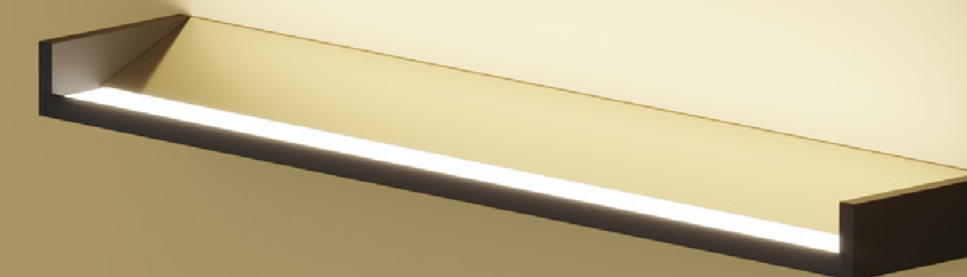

Private residence, Slovenia / Interior design & Visualisation: Studio Spacer

It gives character to empty walls.

Bring light to your wall, raise your ceiling and create the feeling of spaciousness and freedom with Insider in different dimensions and colours. Because of its delicate design, it can be easily incorporated into any interior.

Its indirect light effect makes your ceiling higher and higher. And what is more, it creates an atmosphere that will raise you up.

DESIGN:

Serge and Robert Cornelissen

Family range

LUMINAIRE LUMINOUS FLUX:

Insider is available in different dimensions.
Choose the one that fits best your wall.
Or combine more of them together and
create attractive compositions.

Make a difference with a colour

Choose two colours that perfectly match your interior and give character to your wall. Trendy metallic colours will bring sophistication and luxury to the space.

* only for optics

Bring light all the way up

Insider is minimalistic, but surprisingly strong. Its indirect light effect makes your ceiling higher and gives a feeling of spaciousness and freedom. It is also practical when there is no possibility to mount a light on your ceiling.