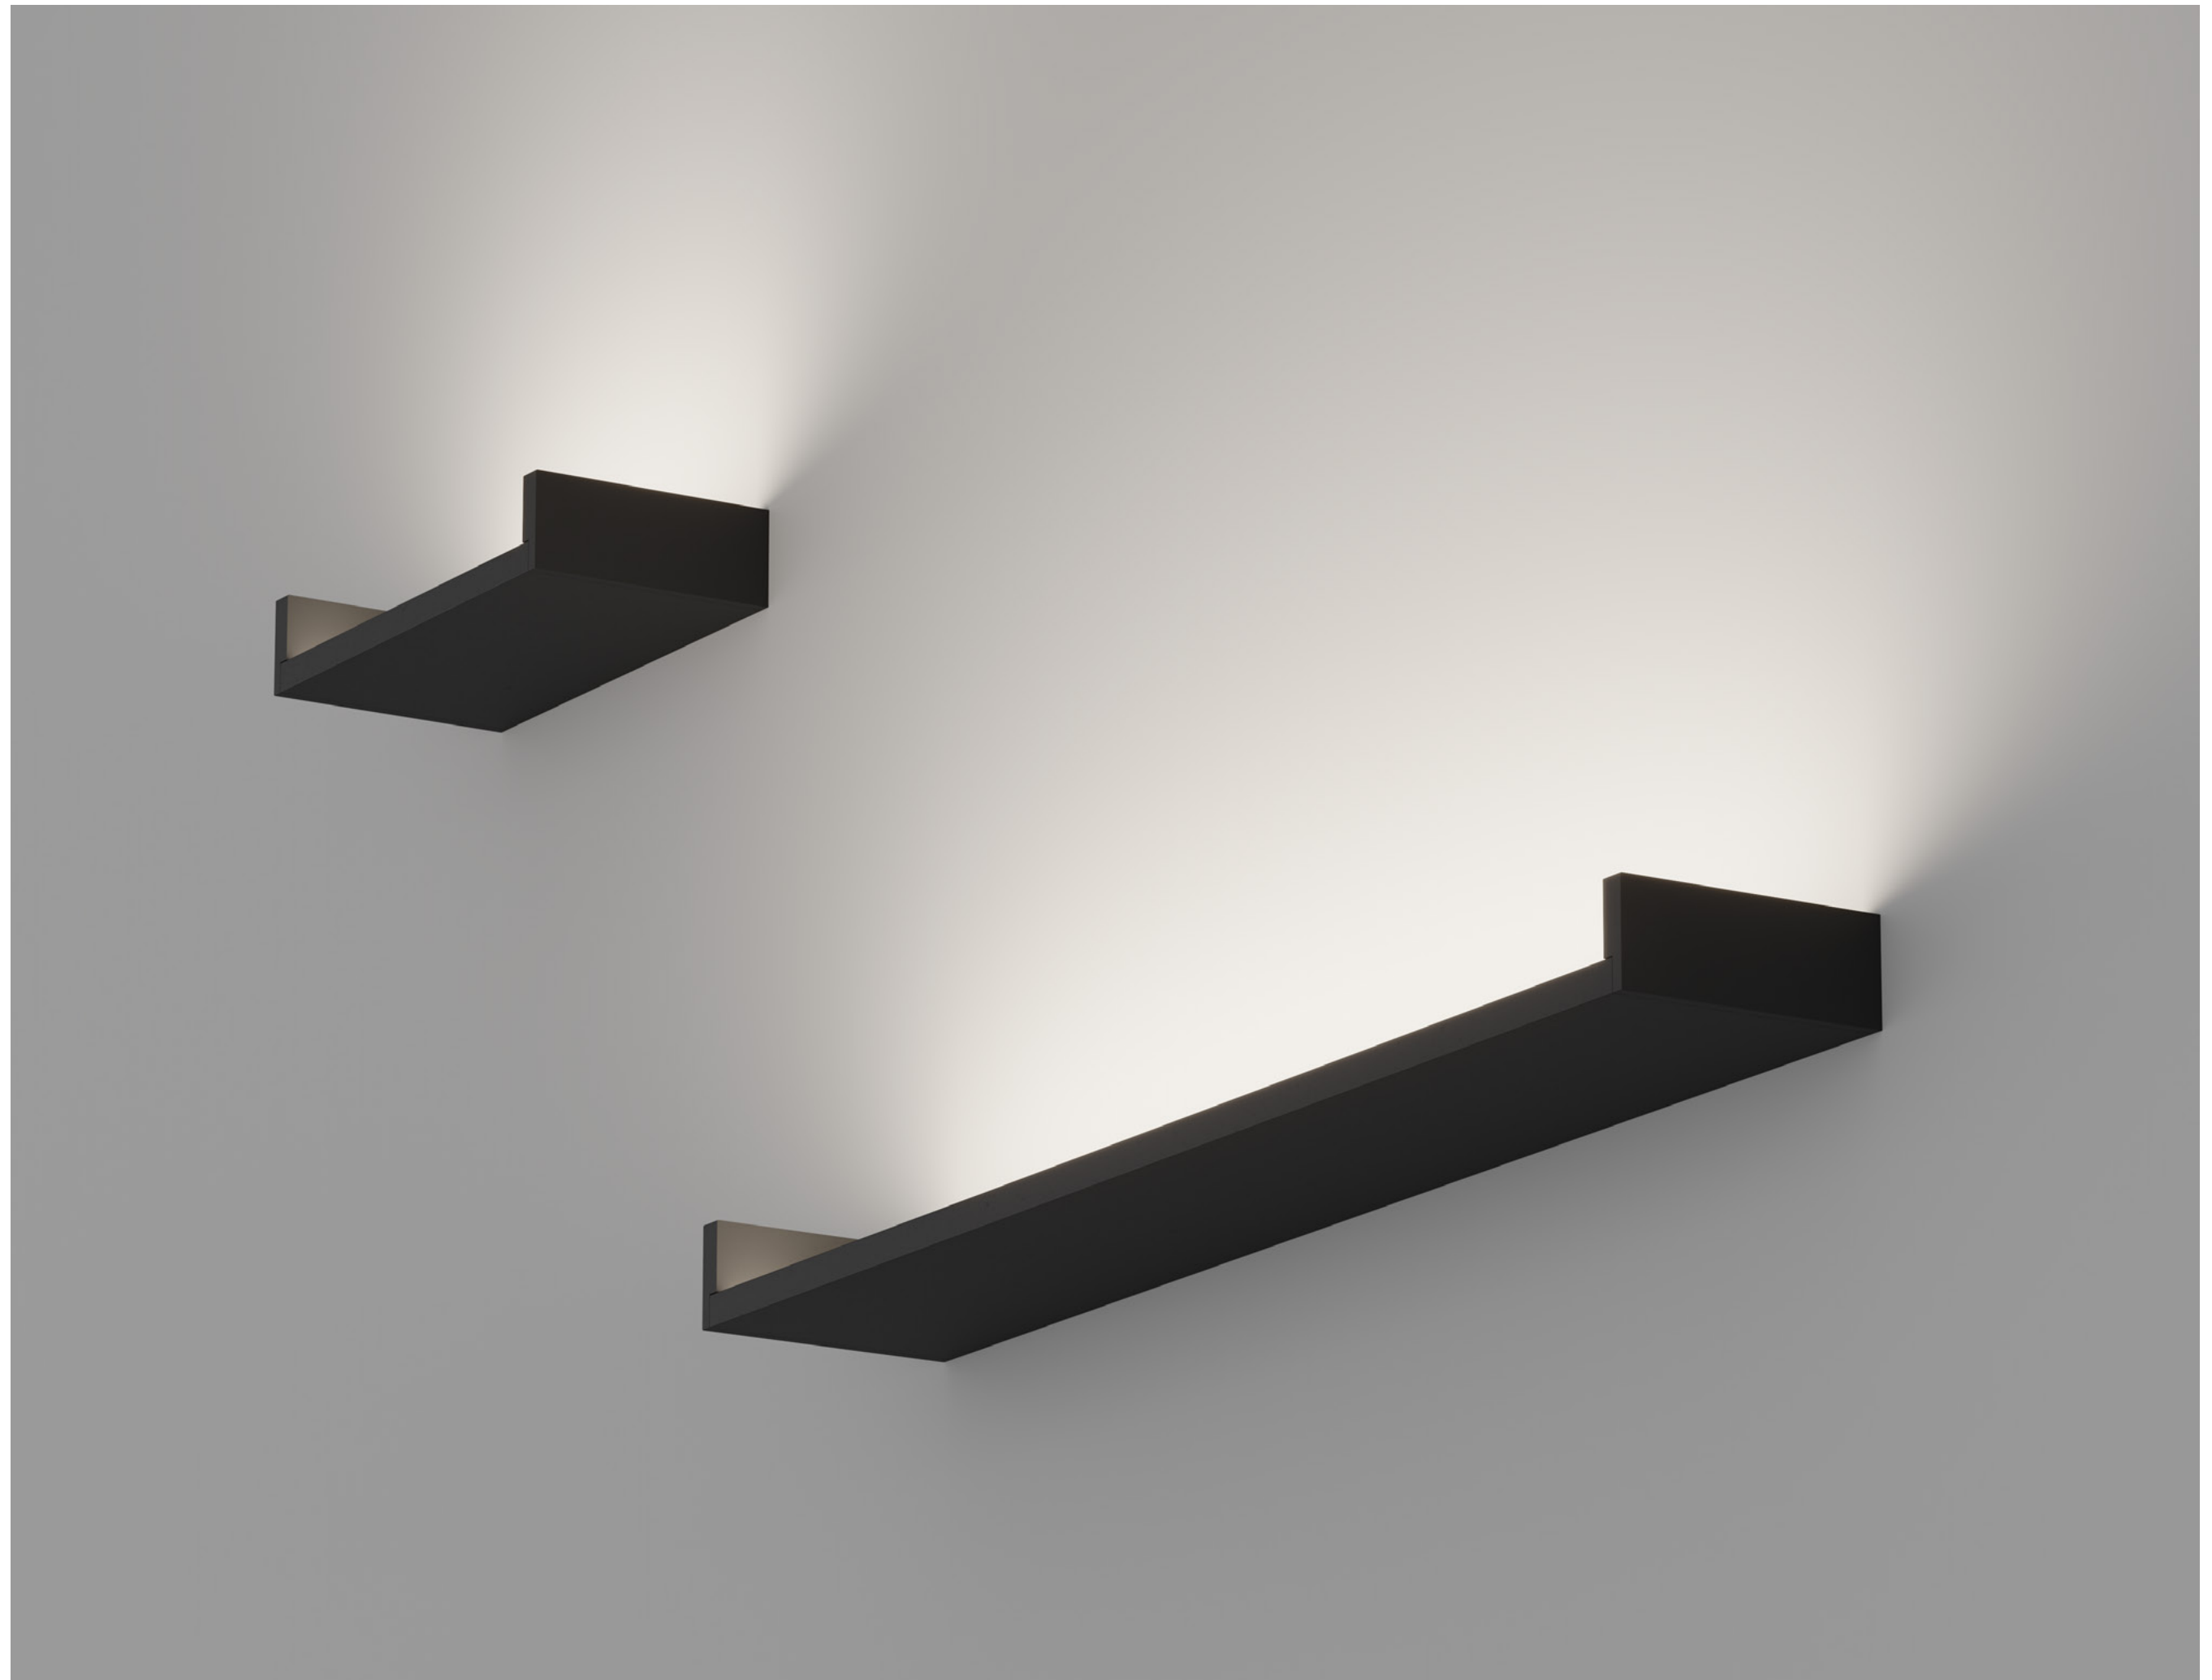

Private residence, Slovenia / Interior design & Visualisation: Studio Spacer

It gives character to empty walls.

Bring light to your wall, raise your ceiling and create the feeling of spaciousness and freedom with Insider in different dimensions and colours. Because of its delicate design, it can be easily incorporated into any interior.

Insider is available in different dimensions.
Choose the one that fits best your wall.
Or combine more of them together and
create attractive compositions.

Make a difference with a colour

Choose two colours that perfectly match your interior and give character to your wall. Trendy metallic colours will bring sophistication and luxury to the space.

* only for optics

Bring light all the way up

Insider is minimalistic, but surprisingly strong. Its indirect light effect makes your ceiling higher and gives a feeling of spaciousness and freedom. It is also practical when there is no possibility to mount a light on your ceiling.

DPR

It gives
character to
empty walls

Dual colour,
multiple
lengths

Light control

Wireless lighting control system Casambi offers a big variety of possibilities for a user to interact with the lighting. The app for smartphones and tablets is the most elaborated user interface. Besides the app, traditional wall switches, push buttons, Casambi's own scene controllers and many other control points can be used.