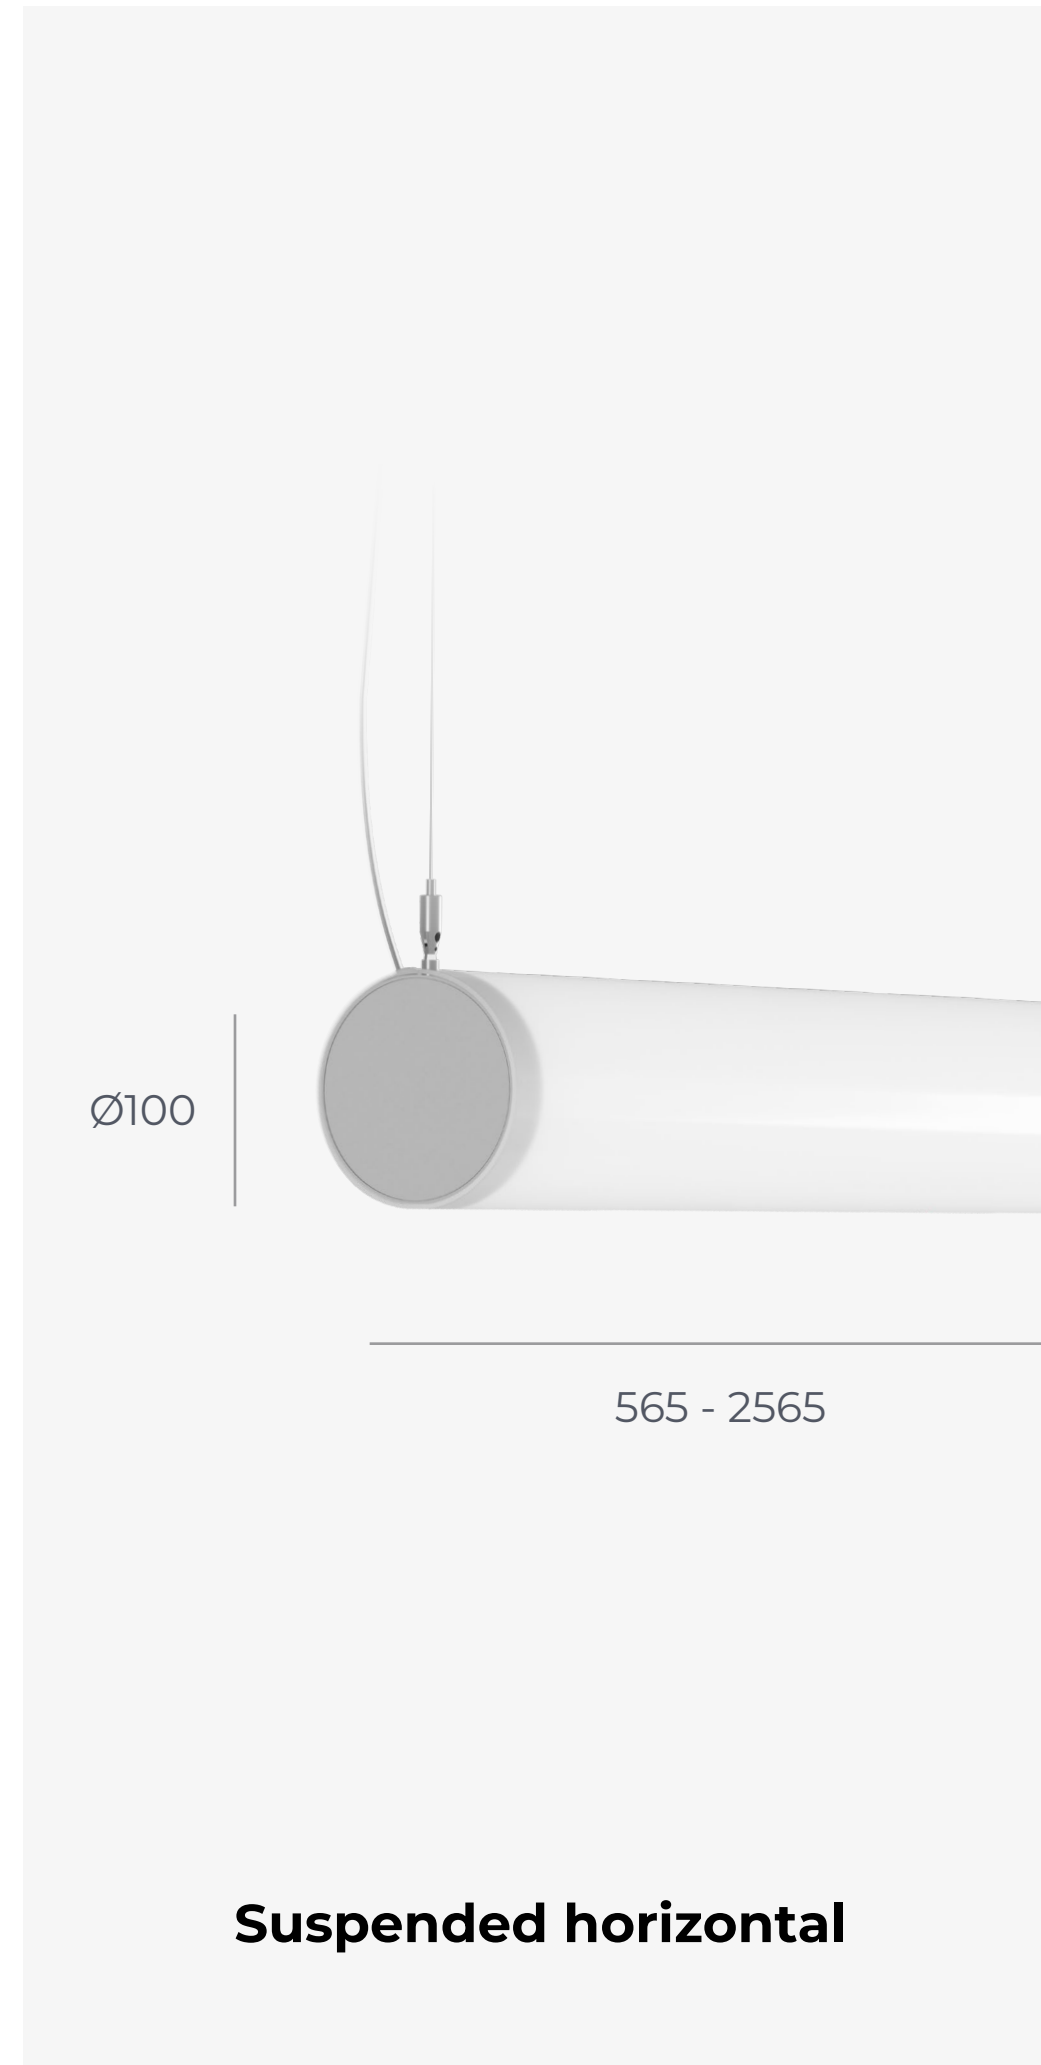

## LUMINAIRE LUMINOUS FLUX:

950 - 5700 lm

## LED COLOUR

927, 930, 935, 940

## DIAMETER

Ø 100 mm

**Play with  
different  
compositions**