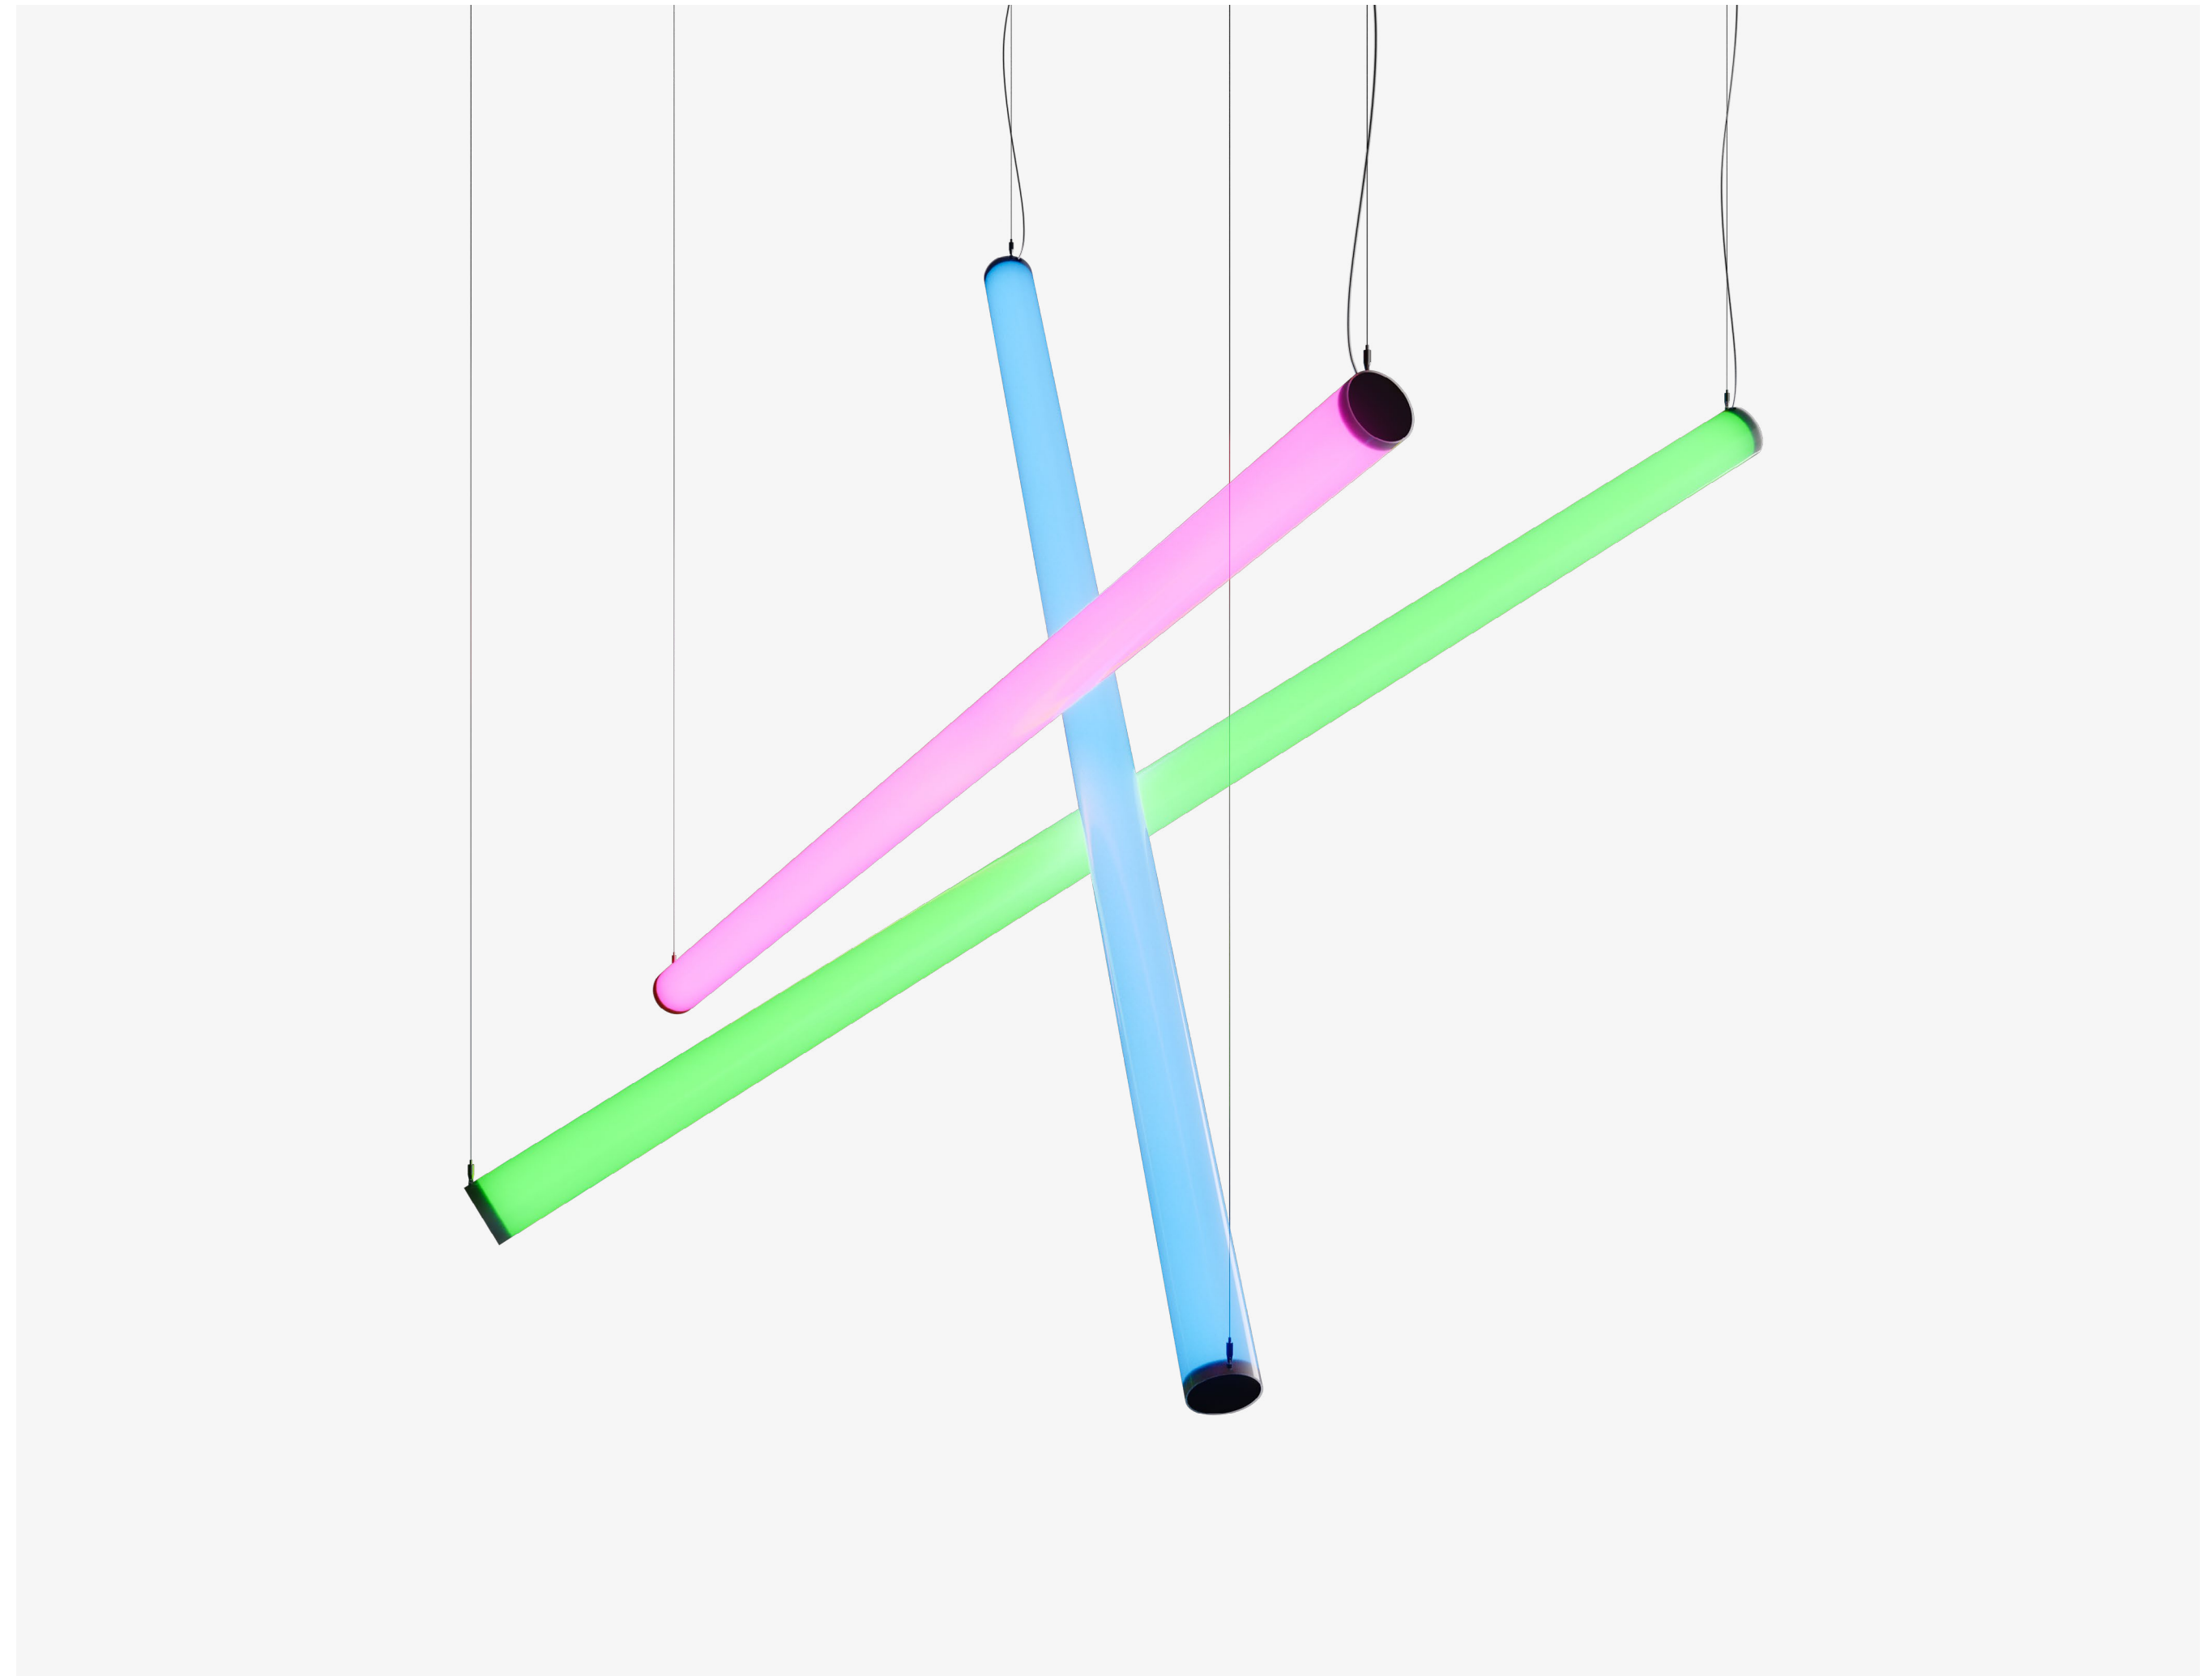

Play with colours

Milky or tunable white is always a good choice. But sometimes, the RGB option gives an added value when creating a playful and dynamic atmosphere.