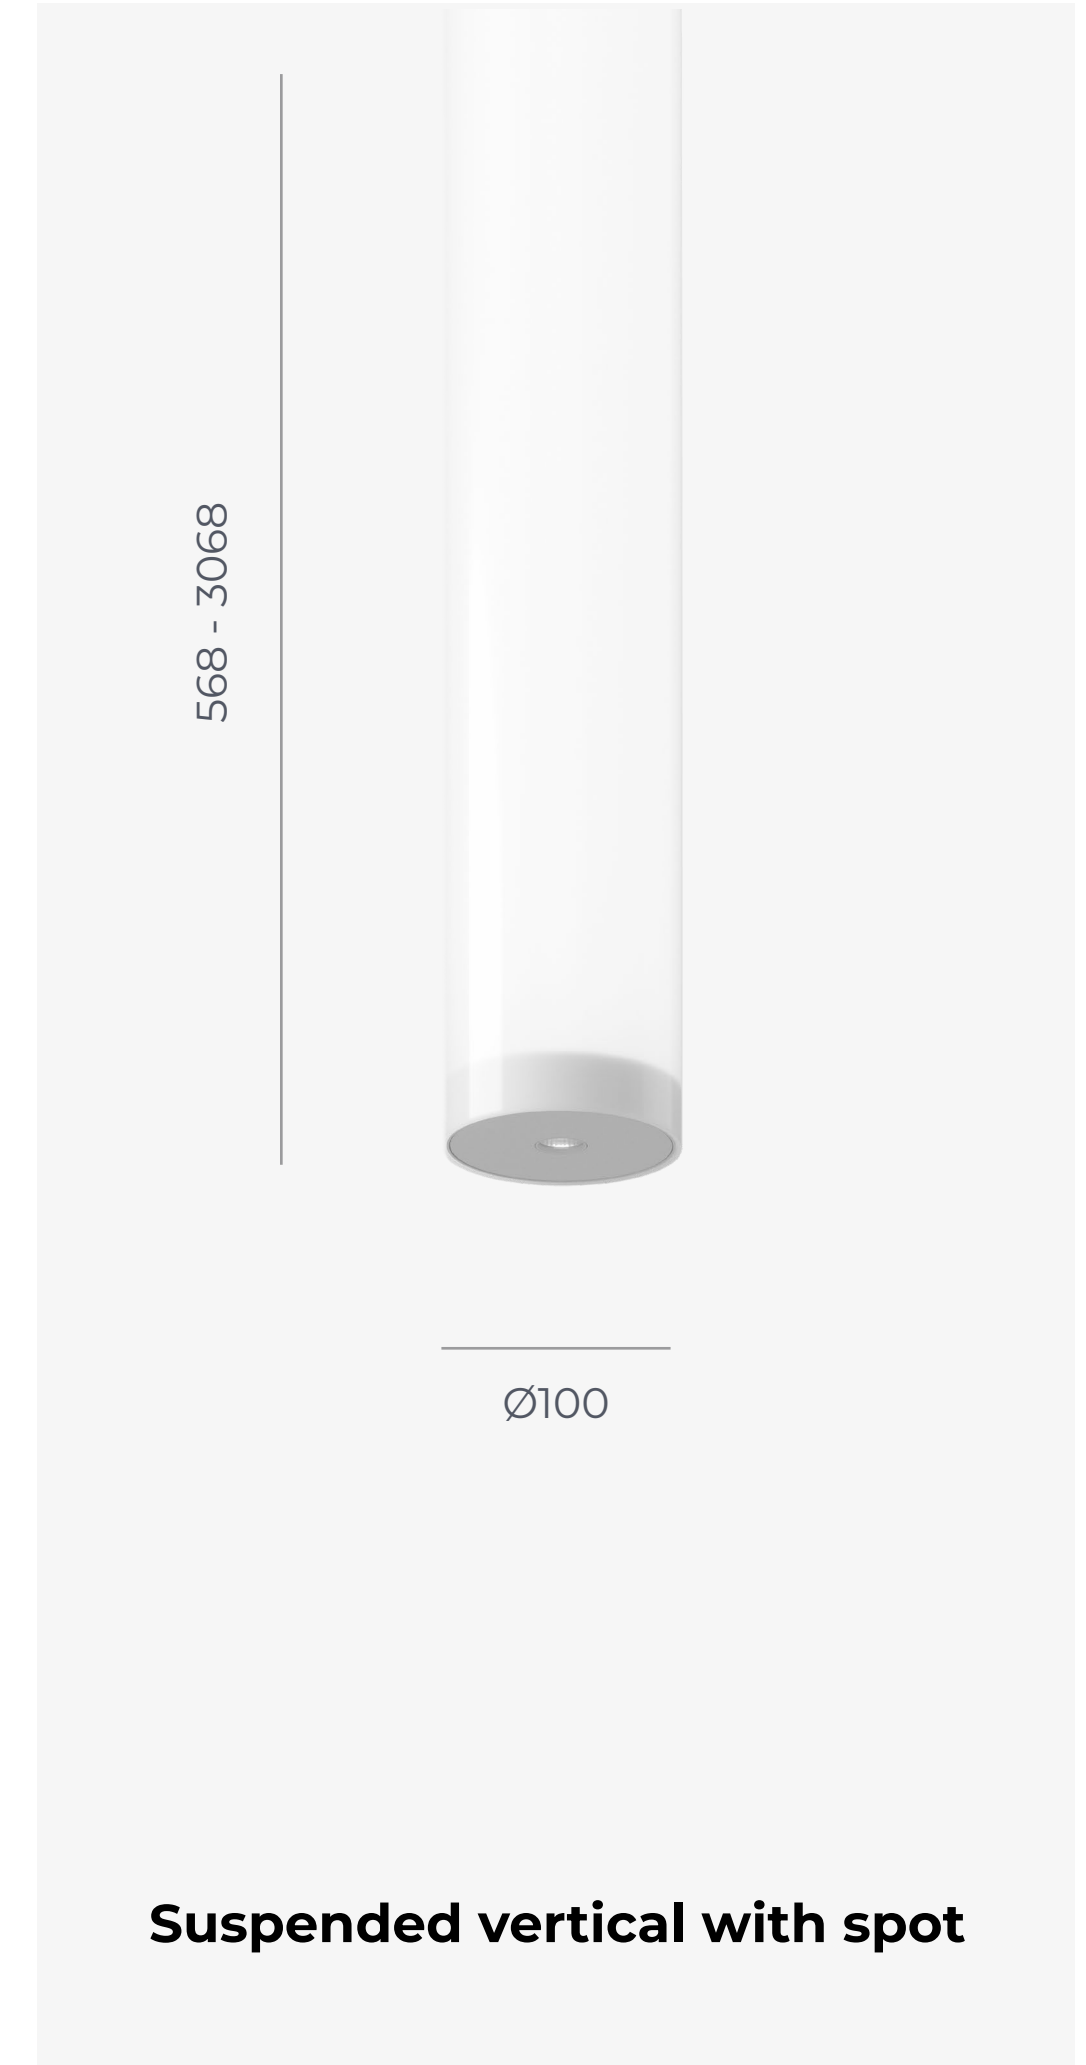

# Big open spaces deserve to be arranged with style

Issa is an opal tube that shines along the entire length. One diameter and a variety of sizes allow lots of creativity in compositions.

It brings a general illumination to big open spaces, staircases and halls, with a touch of elegance.

## LUMINAIRE LUMINOUS FLUX:

950 - 5700 lm

## LED COLOUR

927, 930, 935, 940

## DIAMETER

Ø 100 mm

**Play with  
different  
compositions**