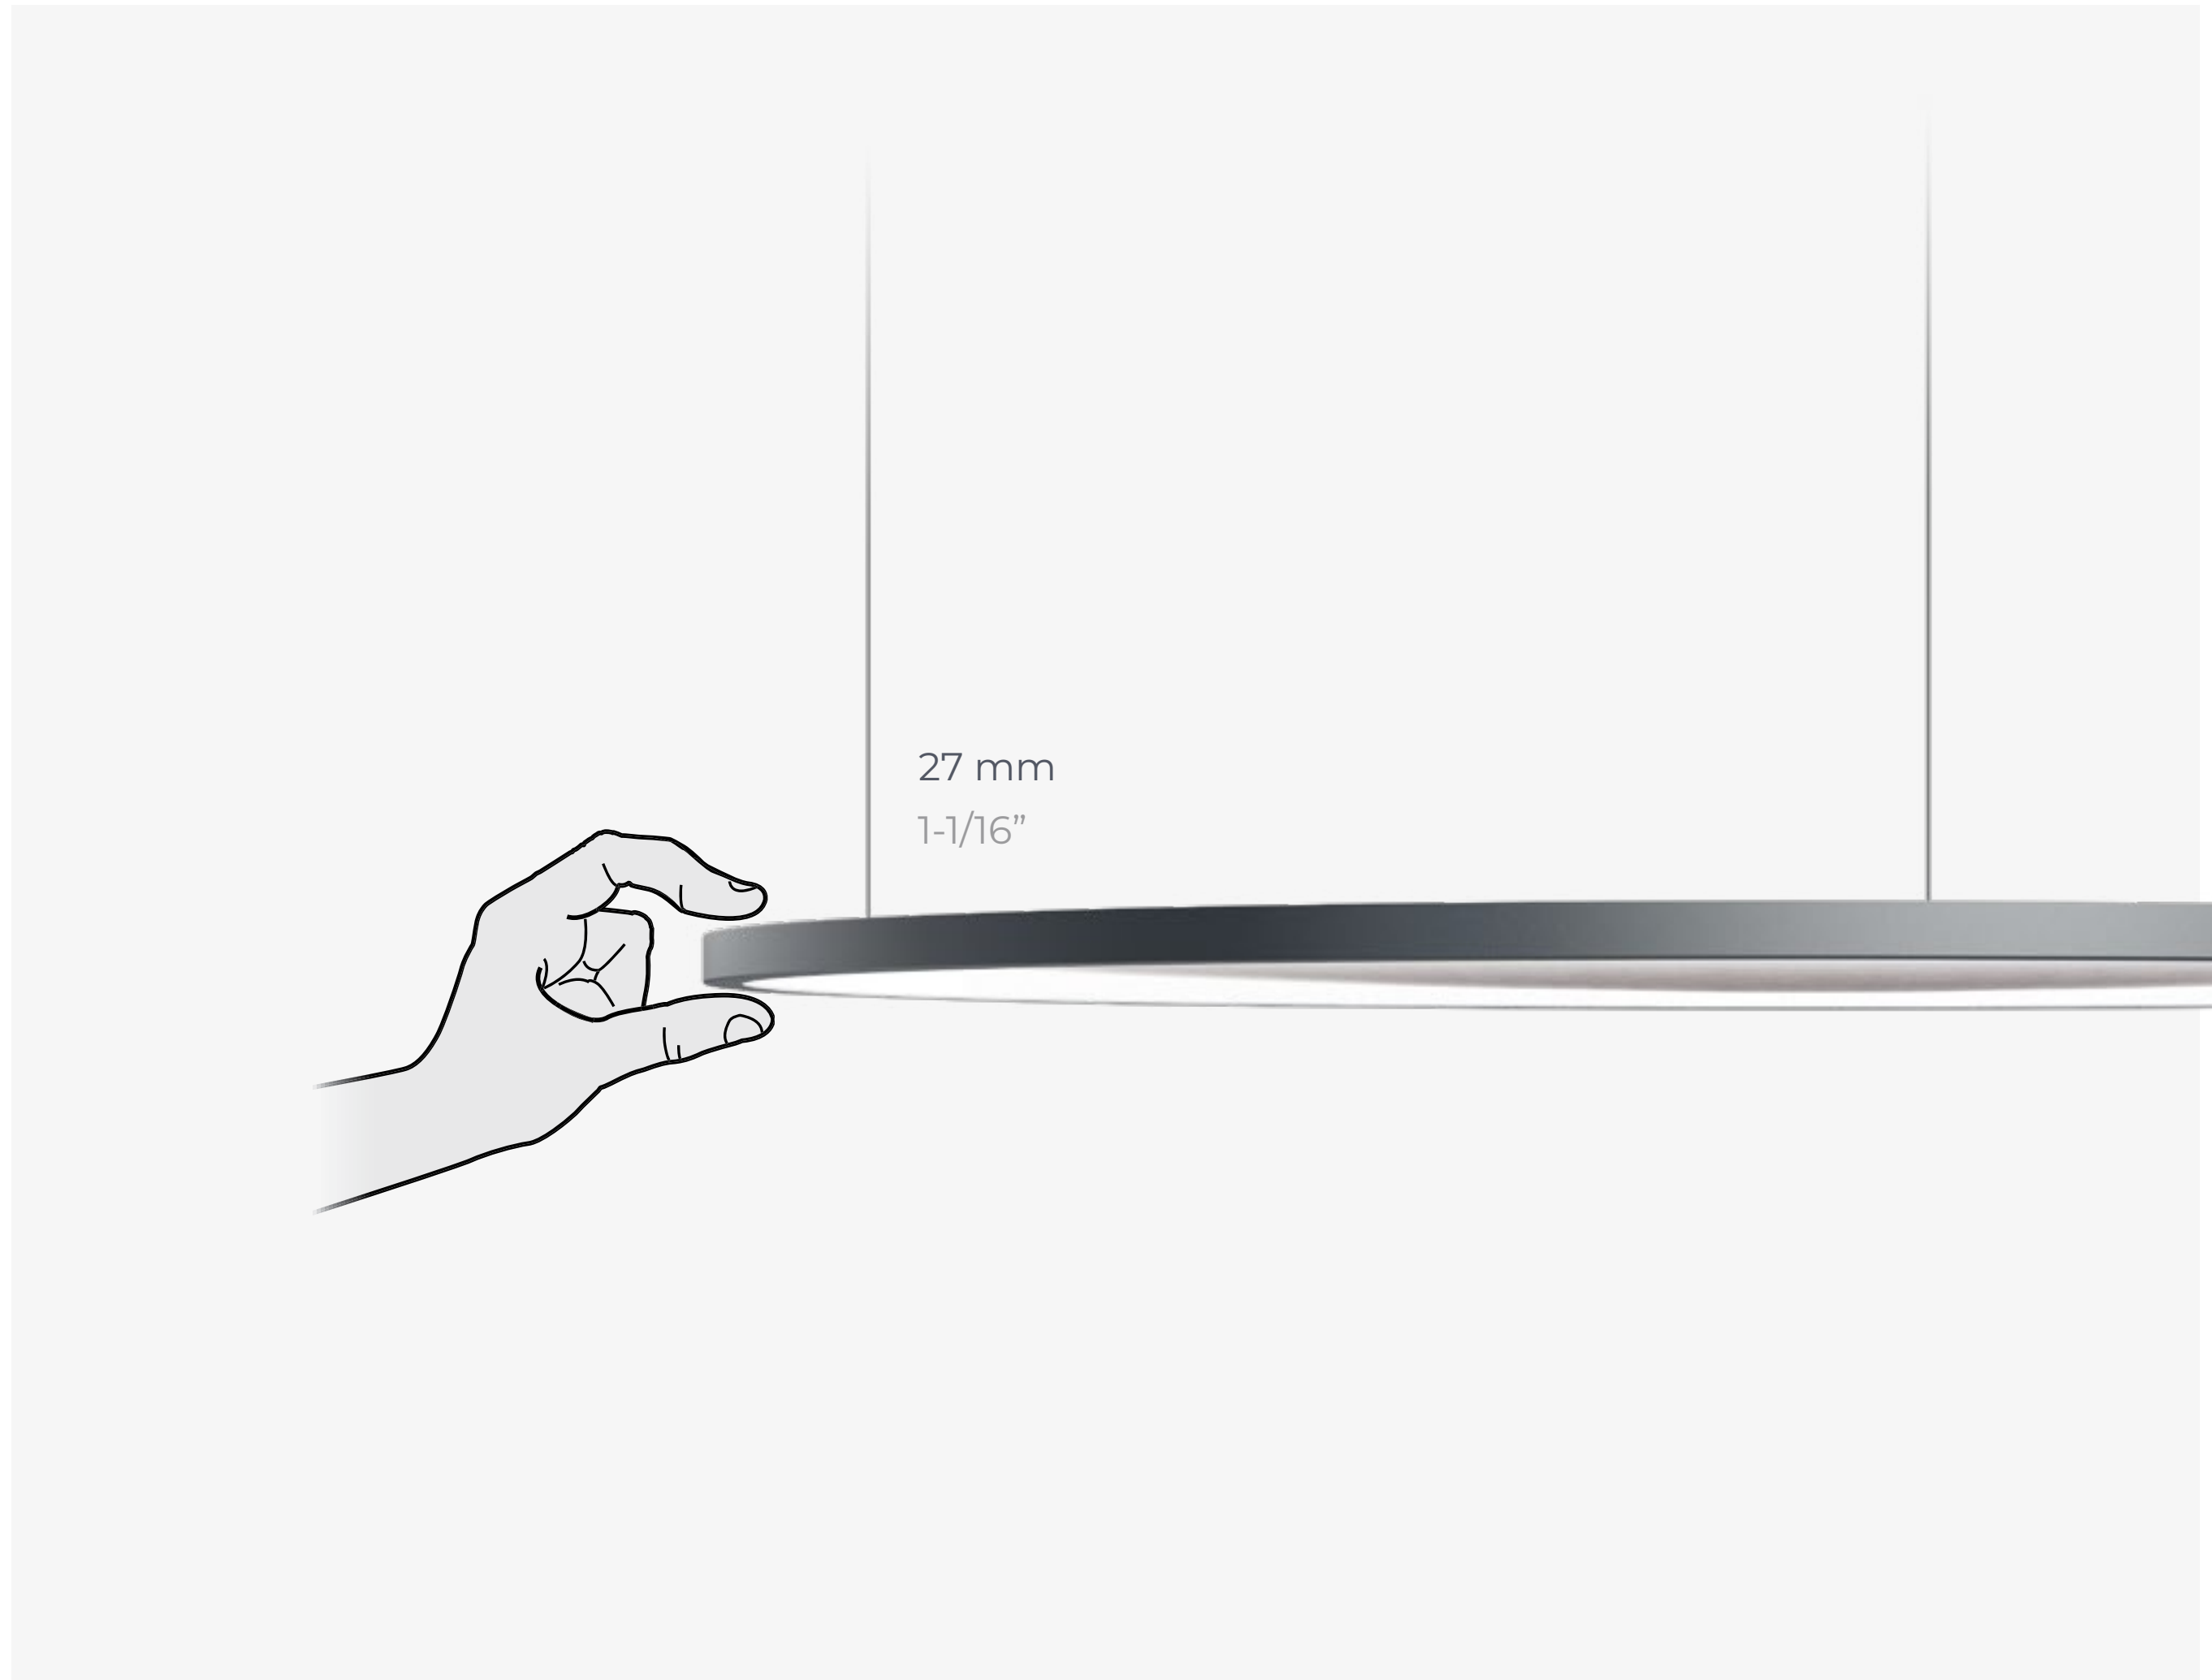

DESIGN:

Lorenzo Truant

Family members

ACOUSTIC VERSIONS

DIAMETER

611 mm, 899 mm, 1216 mm

LUMINAIRE LUMINOUS FLUX

510 lm - 5150 lm

LED COLOUR

927, 930, 940

PANEL TYPE

Acoustic

Family members

O VERSIONS

DIAMETER

611 mm, 1216 mm

LUMINAIRE LUMINOUS FLUX

1010 - 2215 lm

LED COLOUR

927, 930, 935, 940

Family members

MIRROR VERSIONS

DIAMETER

611 mm, 900 mm, 906 mm,
1506 mm

LIGHT OUTPUT

1650 lm - 3900 lm

LED COLOUR

927, 930, 940

PANEL TYPE

Mirror

Thin performer

Futon is one of the favourite picks for interior designers. Think about it when you're building a designer restaurant, a hotel or a common space at the university.