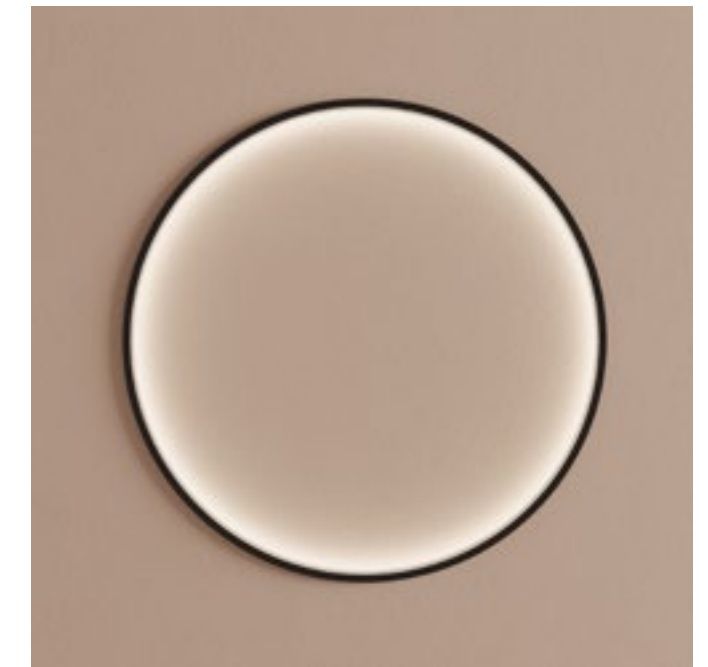

It's a matter of colour. And the colour is a matter of choice. Both, the high-quality aluminium frame and the textile of the acoustic panel are available in various trendy colours. Choose the one that fits best to your interior. And keep in mind that the light effect of Futon is strongly connected with the colour of its textile panel.

Acoustic panel textile colours

Sand

Grey

Green

Futon O

Futon O creates an entirely new atmosphere with different kinds of backgrounds. It emphasizes the structure of the wall.

Perfect mirror illumination

Round wall mirror, integrated into the luminaire, elevates the look of your entryway or bathroom. The evenly distributed diffused light eliminates face shadows and gives you a perfect combination of functionality and good design.