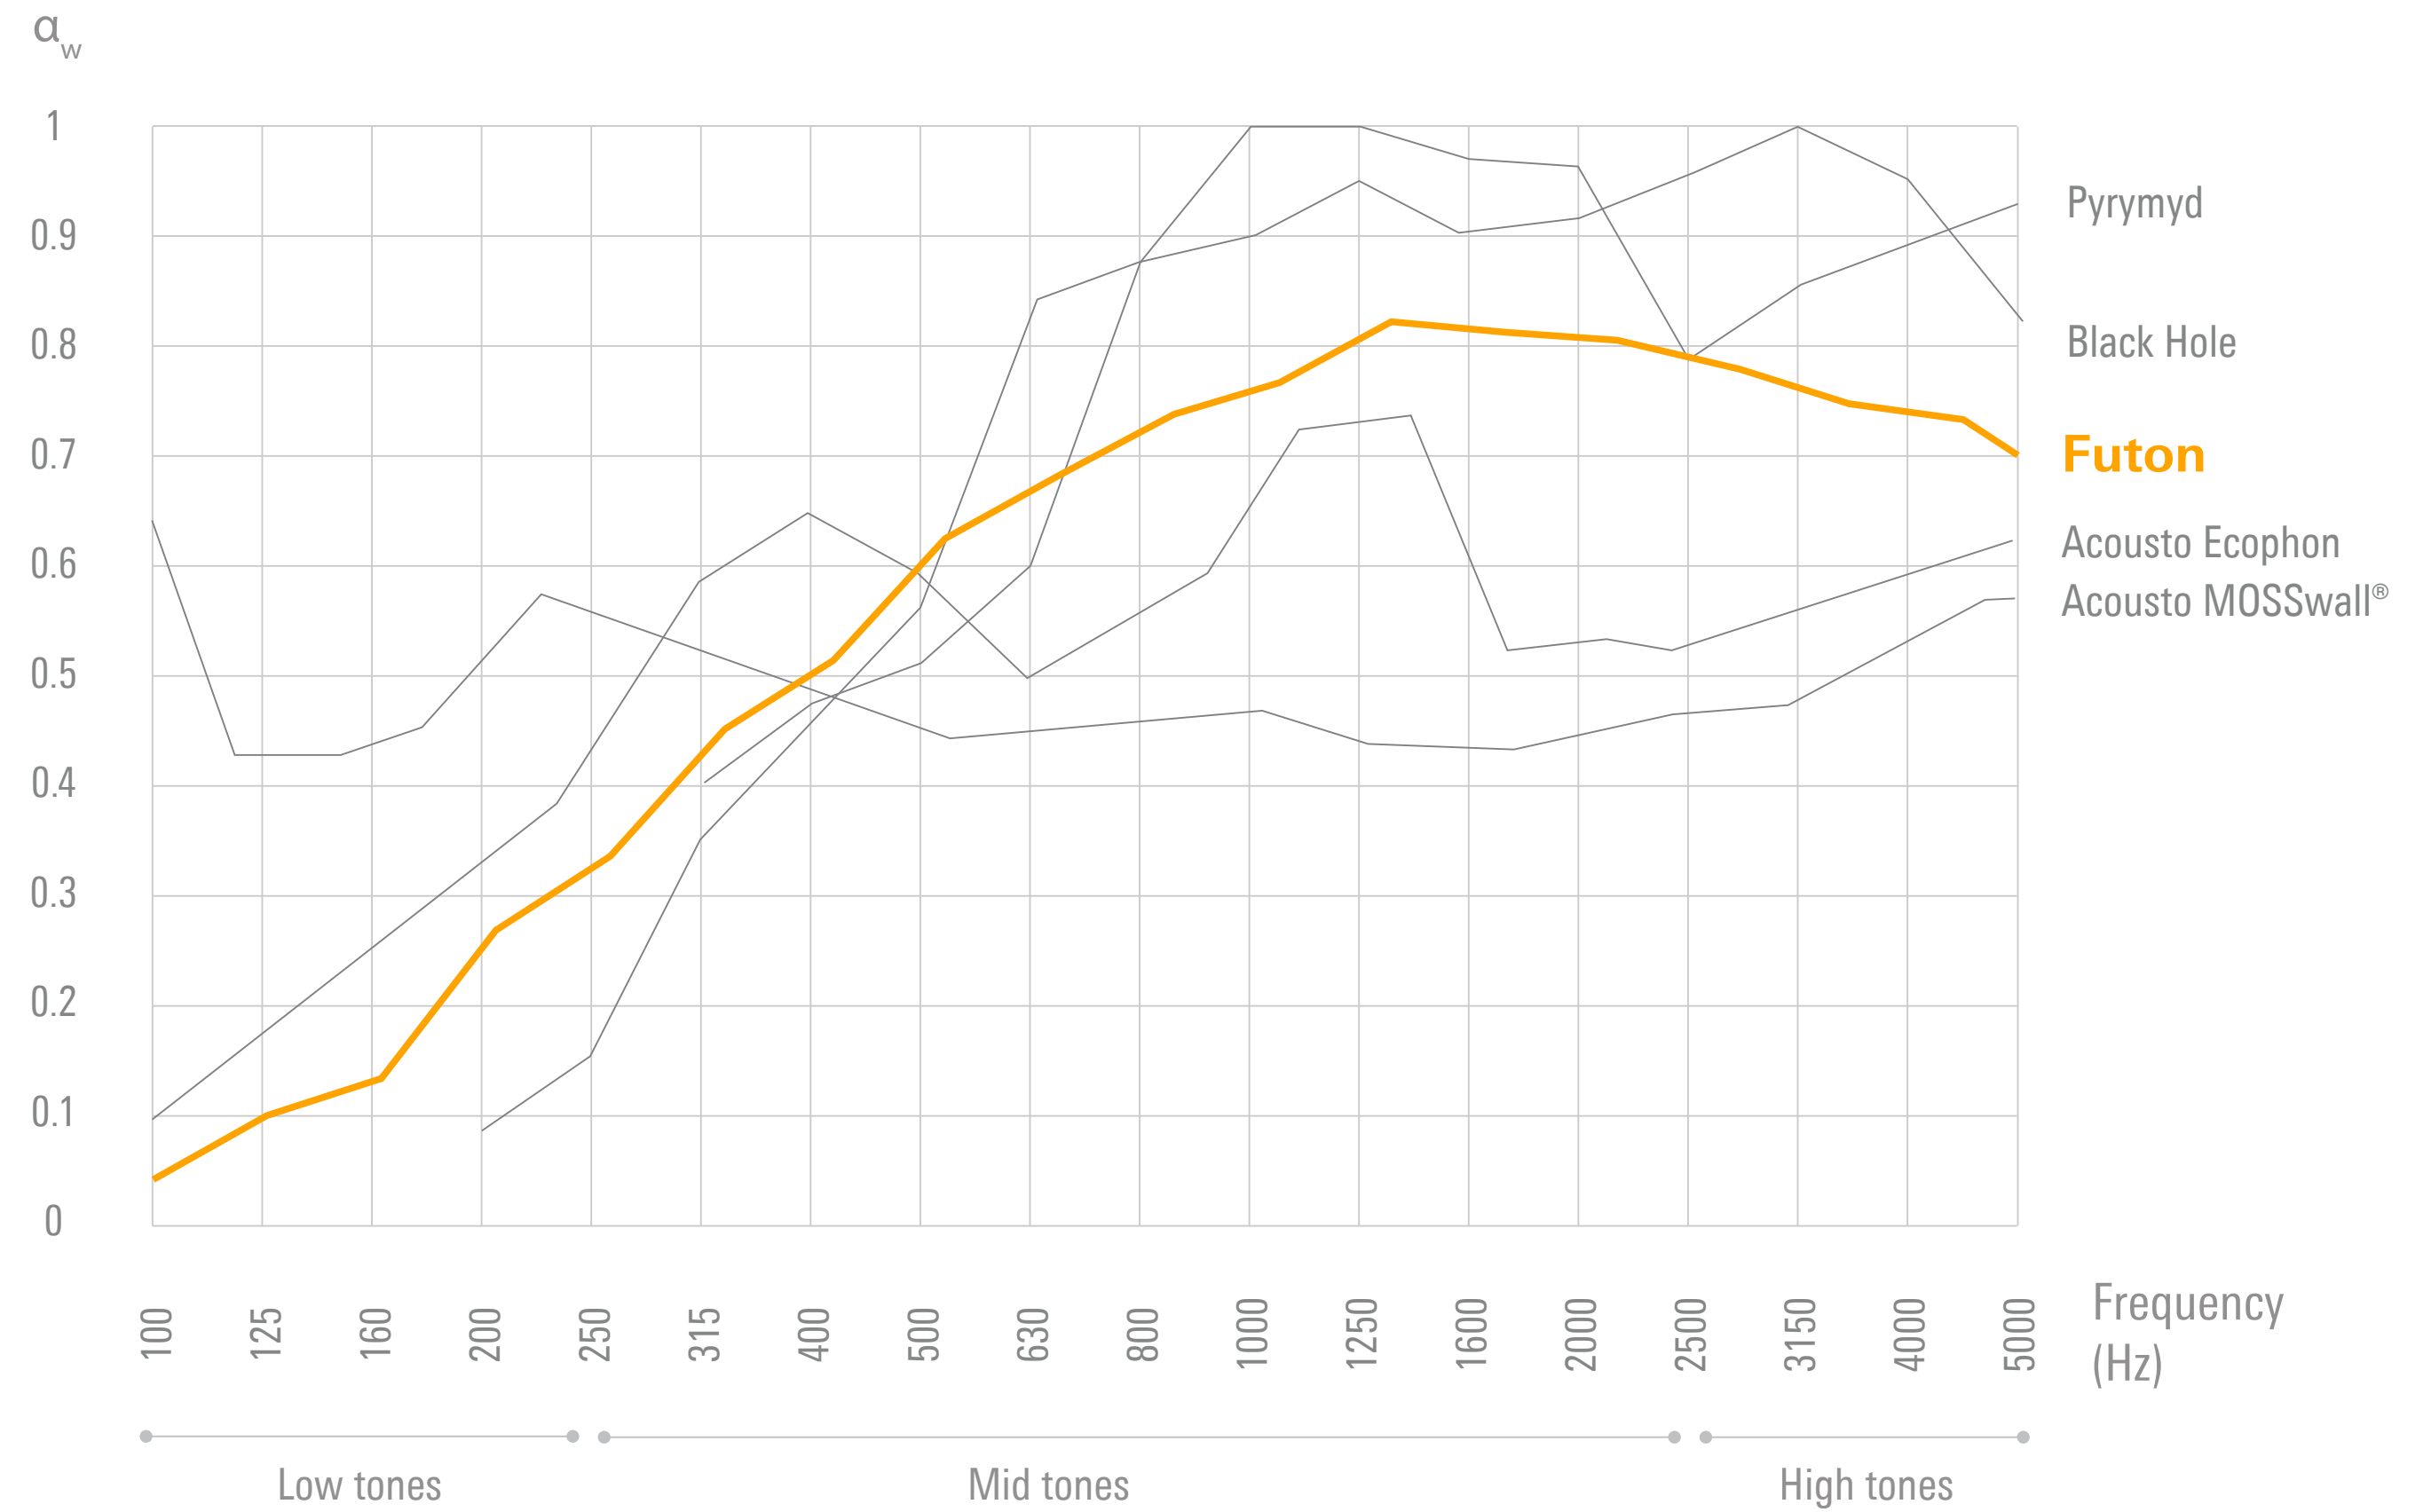

Maximum acoustic comfort

Futon enables effective soundproofing and sound absorbing in all areas with higher frequencies.

Acoustic absorption: Class B

Low tones

Mid tones

High tones