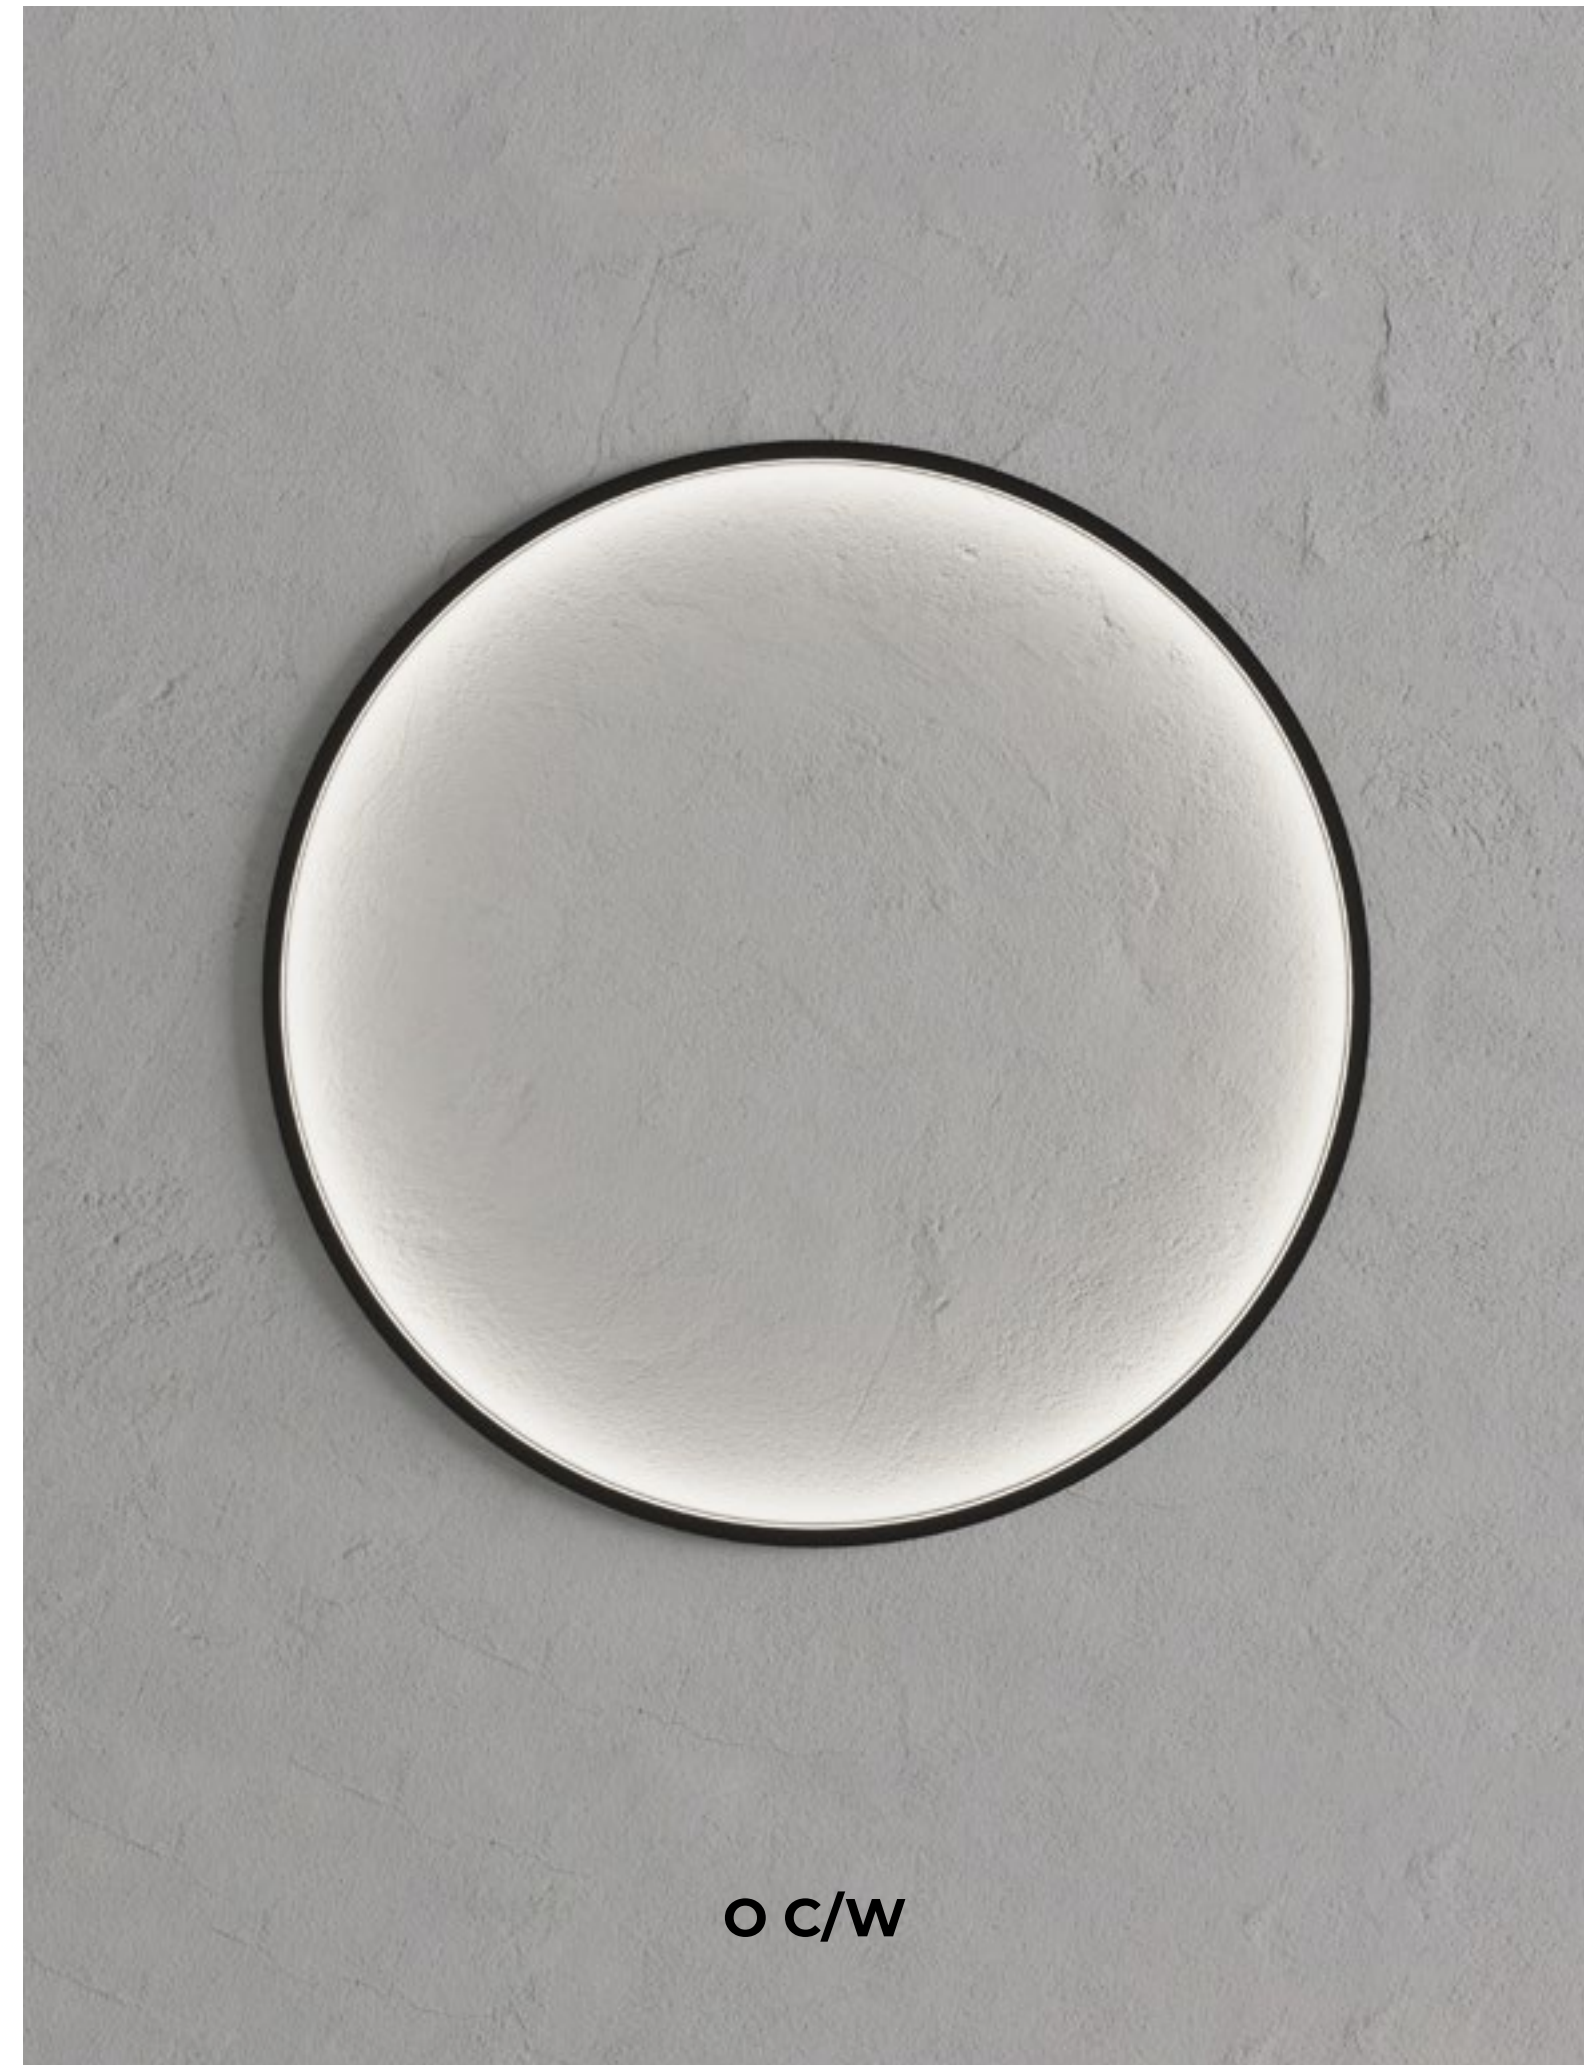

Hotel MIT, Slovenia

Acoustic. Mirror. O. Three versions of thin elegance.

Futon comes in three versions. All different all unique all multipurpose.

Futon Acoustic is perfect when you want to combine unique ambient lighting, functionality of acoustics and trendy colours. Futon O, a shining ring, makes your walls shine in a different way, while Futon Mirror is a mirror and a lamp all-in-one. Alone or in a creative composition, Futon gives its best.

LUMINAIRE LUMINOUS FLUX

1010 - 2215 lm

LED COLOUR

927, 930, 935, 940

Family members

MIRROR VERSIONS

DIAMETER

611 mm, 900 mm, 906 mm,
1506 mm