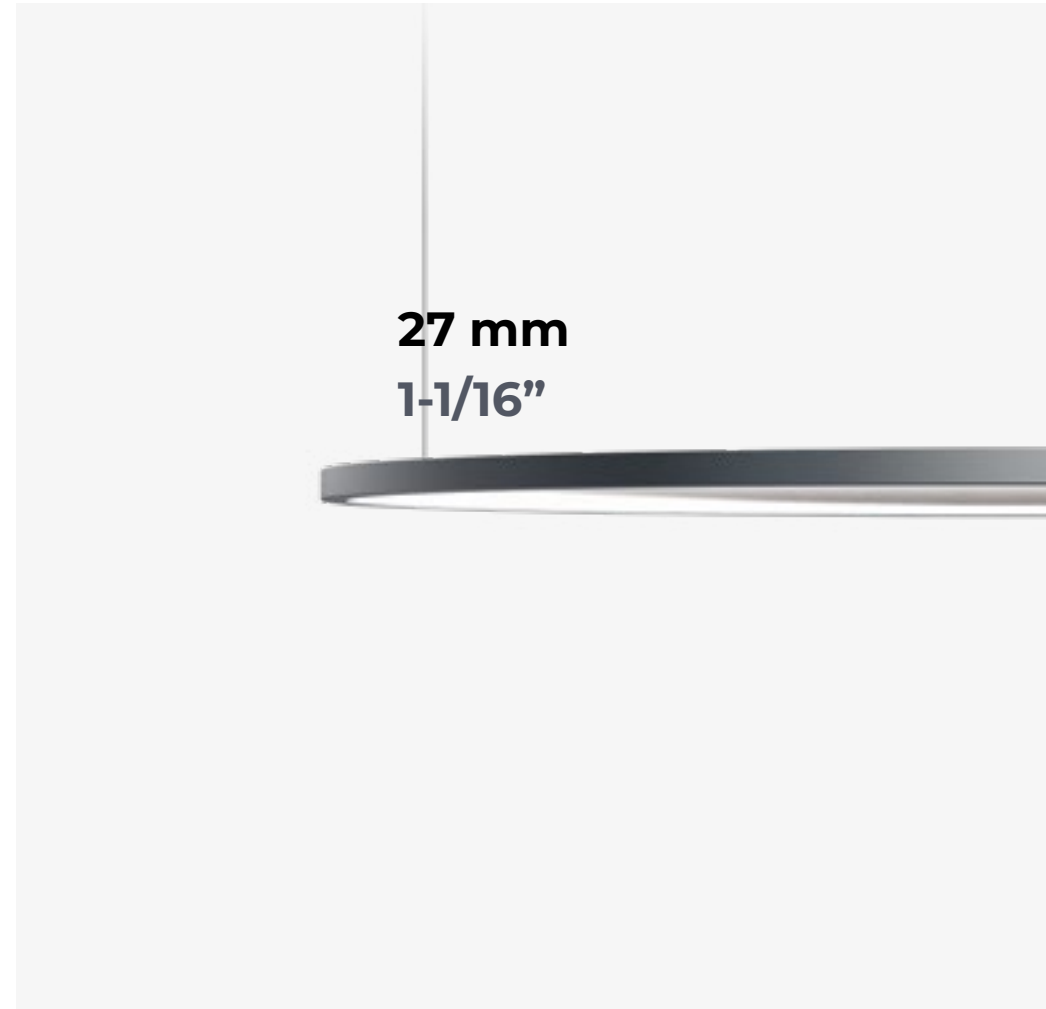

DESIGN:

Lorenzo Truant

Family members

ACOUSTIC VERSIONS

DIAMETER

611 mm, 899 mm, 1216 mm

LUMINAIRE LUMINOUS FLUX

510 lm - 5150 lm

LED COLOUR

927, 930, 940

PANEL TYPE

Acoustic

Family members

O VERSIONS

DIAMETER

611 mm, 1216 mm

LUMINAIRE LUMINOUS FLUX

1010 - 2215 lm

LED COLOUR

927, 930, 935, 940

Family members

MIRROR VERSIONS

DIAMETER

611 mm, 900 mm, 906 mm,
1506 mm

Futon mirror shapes

906 x 606 mm
1506 x 606 mm

1217 x 606 mm

Ø 611 mm
Ø 900 mm

Futon Mirror with heater

This new version of Futon is ideal for bathrooms, especially those with inadequate ventilation. A special mirror demister warms up the mirror at 30-35°C (303,15 - 308,15 K), a perfect temperature to prevent the mirror surface from condensation of steam. You'll always have a crystal clear mirror surface. And be always able to see your face.