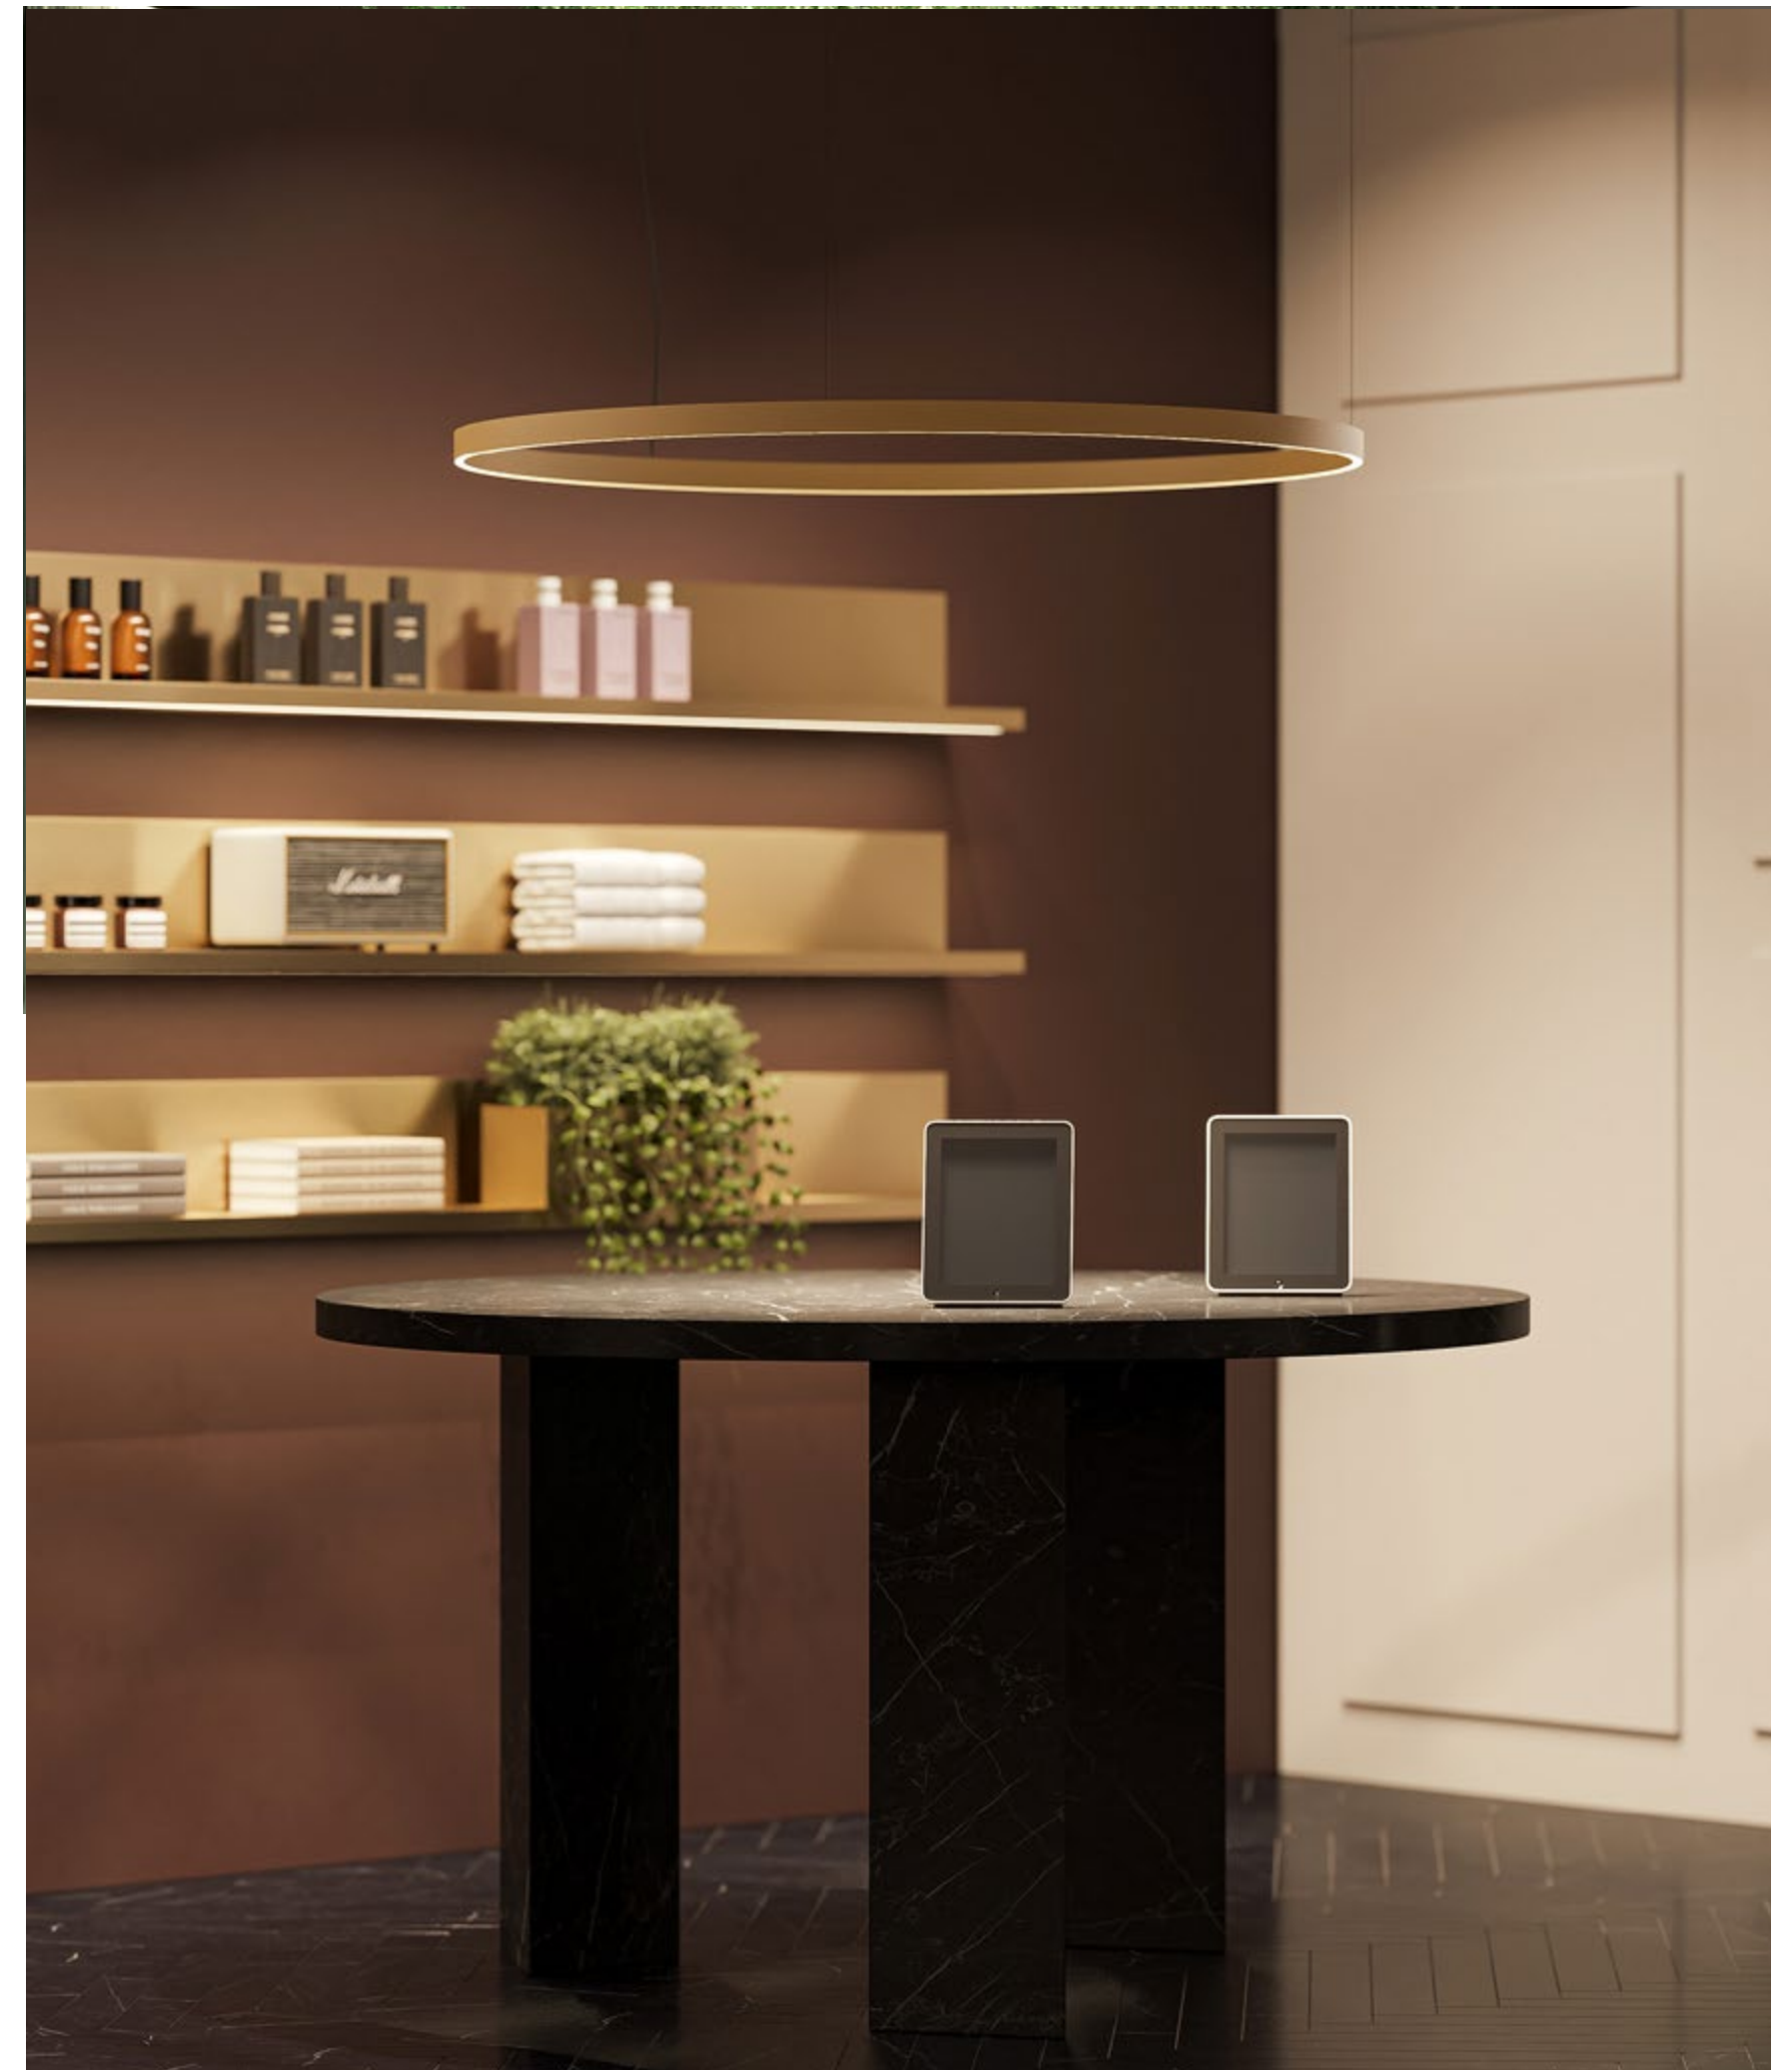

Fabiani Bussines Hotel, Vienna, Austria / Visualization: Aksl Architects