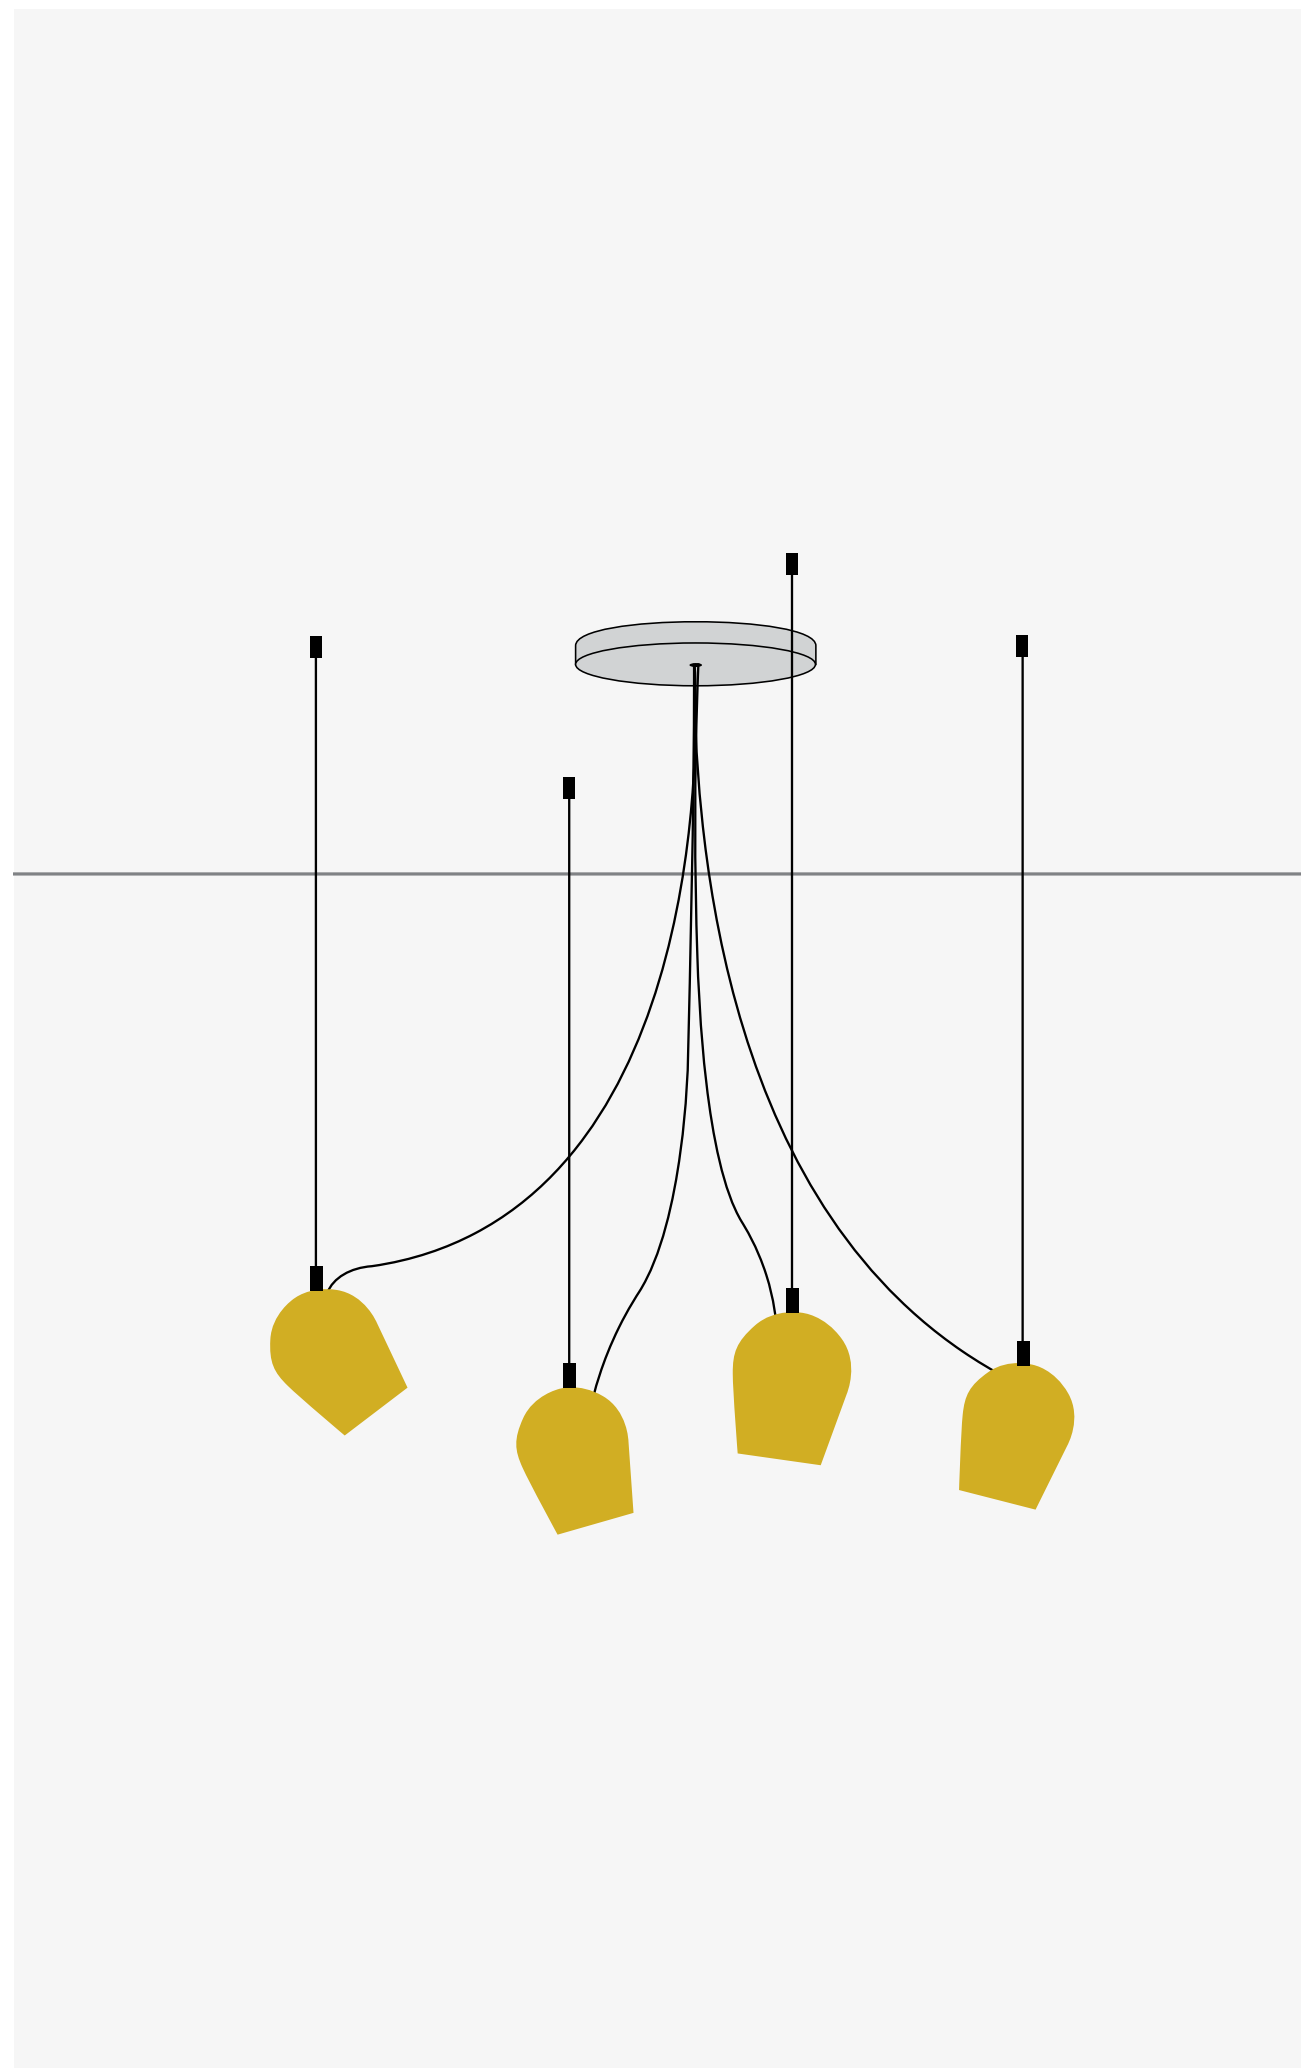

Cluster compositions

You can combine up to 7 products in all sorts of compositions. With the decentralization cable holder, cables will become part of the design, and remote power in positions will not be a problem anymore.