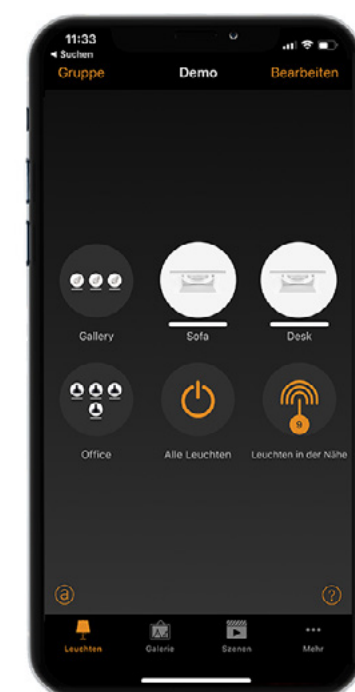

OPTICS

30°, 50°

LED COLOUR

927, 930, 935, 940

DRIVER

Casambi, DALI, FO

Flexible magnetic system

Magnetic system gives you maximum flexibility. Snap the magnet to luminaire body and adjust it the way it suits you best.

Magnet is strong enough to hold 4x times the weight of the luminaire itself.

Stepless orientation

Magnet allows stepless orientation. This gives you freedom when moving and redirecting the light to the desired position. It comes very handy in situations, where moving furniture is a daily routine.

5 spots

3 spots

Rotate it on the ceiling and on the wall, too.

Left or right? Up or down? You can change the direction of light also with the ceiling and wall version. Just rotate it. Magnets will hold it in place.

With integrated driver

With remote driver

Authentically
magnetic

Easy to move
and redirect

Light control

Wireless lighting control system Casambi offers a big variety of possibilities for a user to interact with the lighting. The app for smartphones and tablets is the most elaborated user interface. Besides the app, traditional wall switches, push buttons, Casambi's own scene controllers and many other control points can be used.