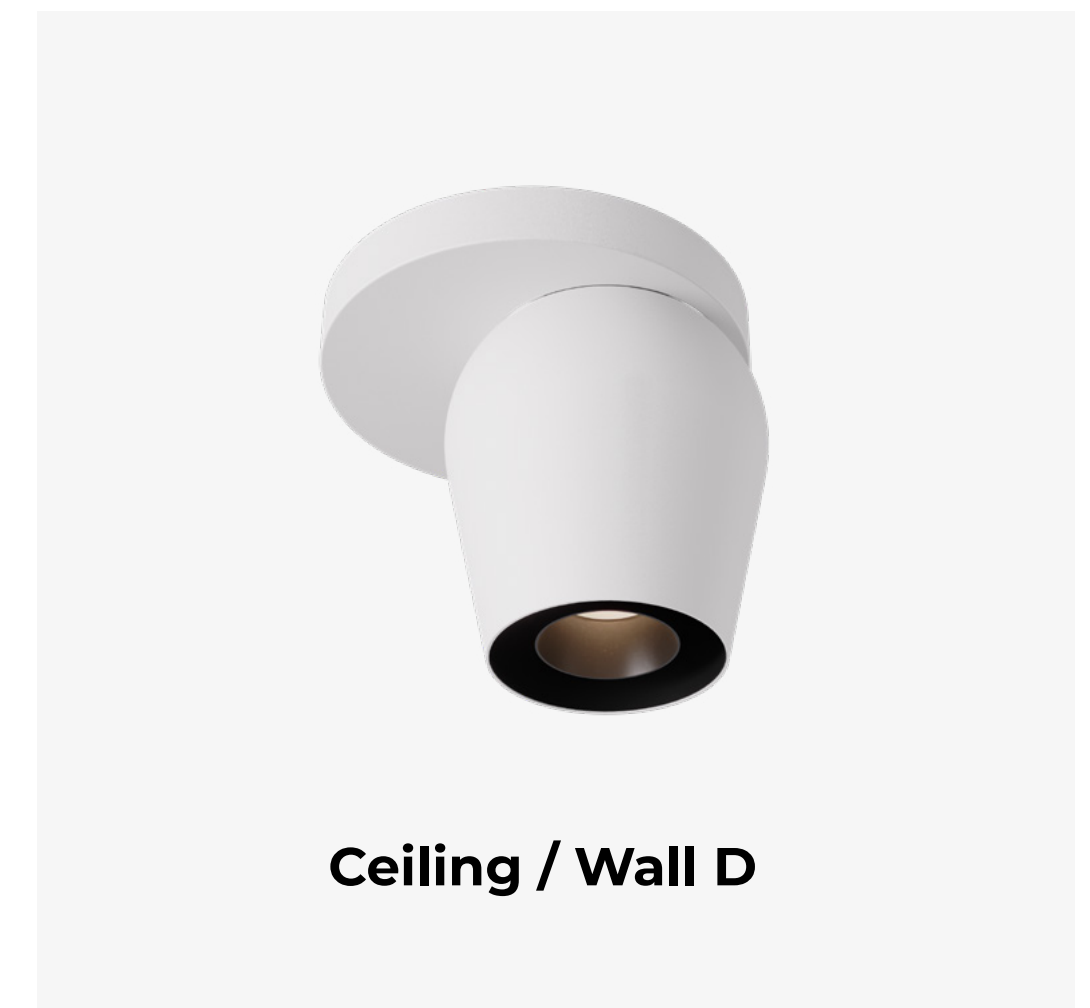

OPTICS

30°, 50°

LED COLOUR

927, 930, 935, 940

DRIVER

Casambi, DALI, FO

Flexible magnetic system

Magnetic system gives you maximum flexibility. Snap the magnet to luminaire body and adjust it the way it suits you best.

Magnet is strong enough to hold 4x times the weight of the luminaire itself.

Stepless orientation

Magnet allows stepless orientation. This gives you freedom when moving and redirecting the light to the desired position. It comes very handy in situations, where moving furniture is a daily routine.