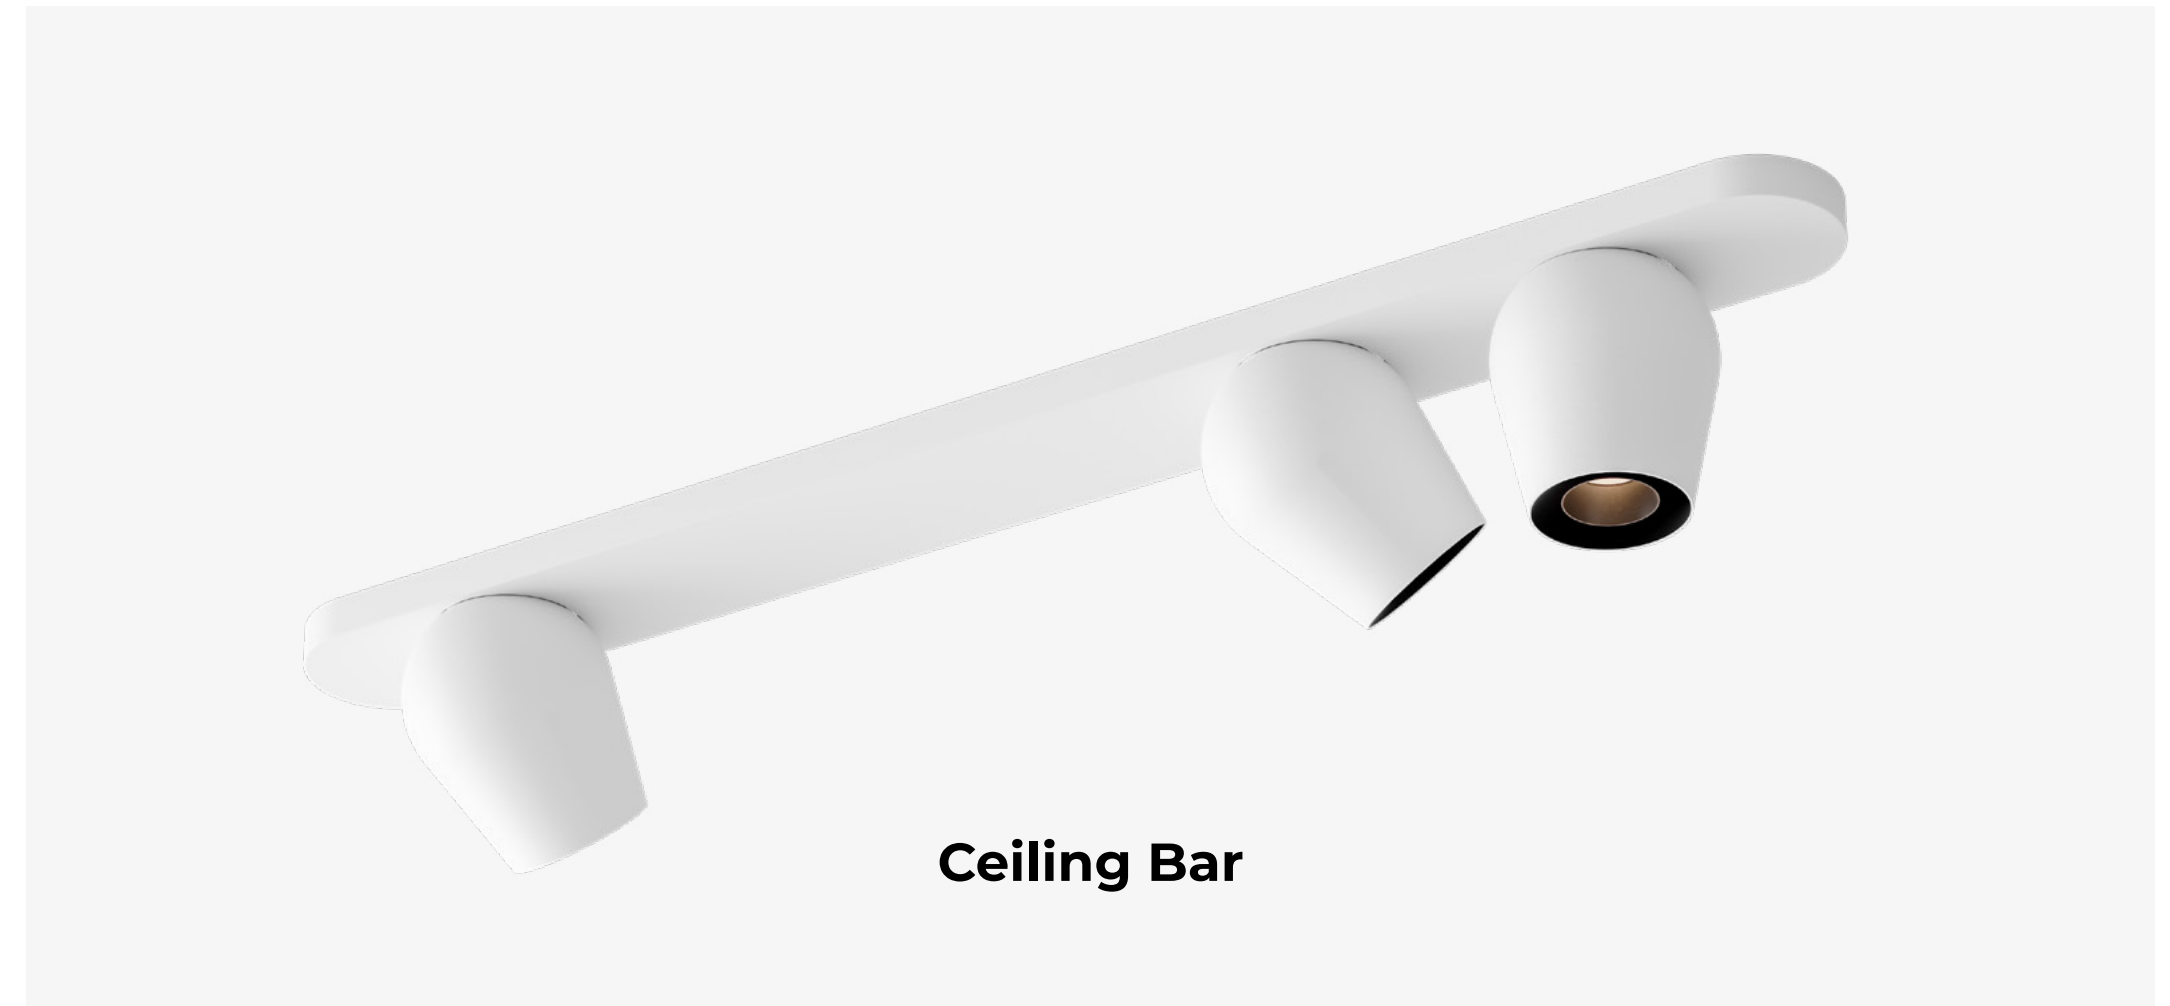

Bar / Visualization: Render Atelier

Private residence / Visualization: Studio Spacer

Move your table. Pixy will follow.

Pixy is never fixed. It is always flexible. Which makes it the perfect choice for restaurants and bars where moving tables is a daily routine. With a small carbon rod and a magnet, you can instantly move and redirect the light without using the ladder.

OPTICS

30°, 50°

LED COLOUR

927, 930, 935, 940

DRIVER

Casambi, DALI, FO

Flexible magnetic system

Magnetic system gives you maximum flexibility. Snap the magnet to luminaire body and adjust it the way it suits you best.

Magnet is strong enough to hold 4x times the weight of the luminaire itself.

Stepless orientation

Magnet allows stepless orientation. This gives you freedom when moving and redirecting the light to the desired position. It comes very handy in situations, where moving furniture is a daily routine.