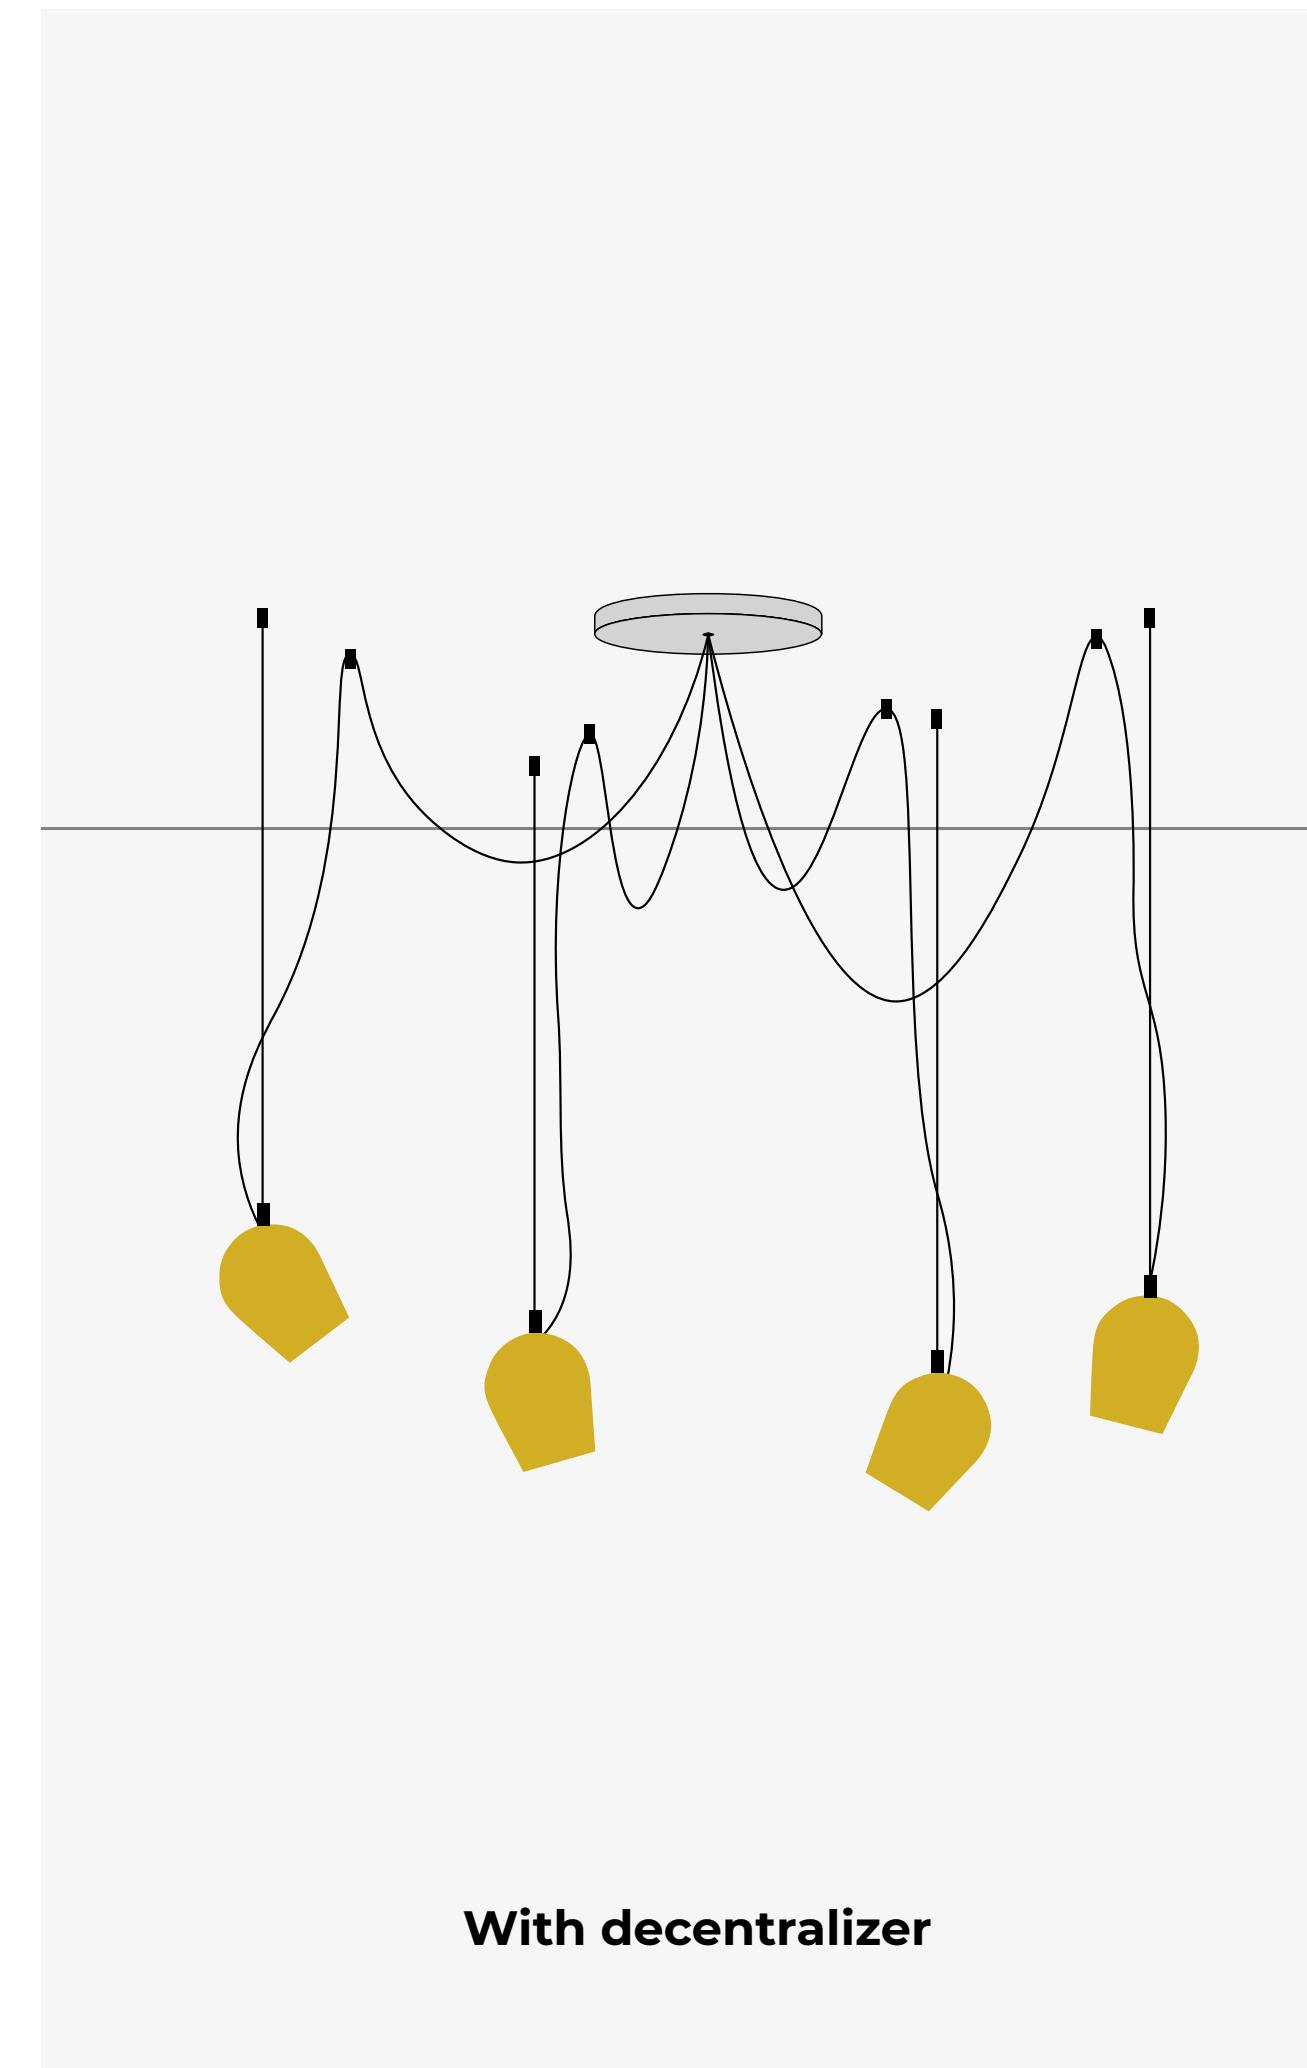

Cluster compositions

You can combine up to 7 products in all sorts of compositions. With the decentralization cable holder, cables will become part of the design, and remote power in positions will not be a problem anymore.