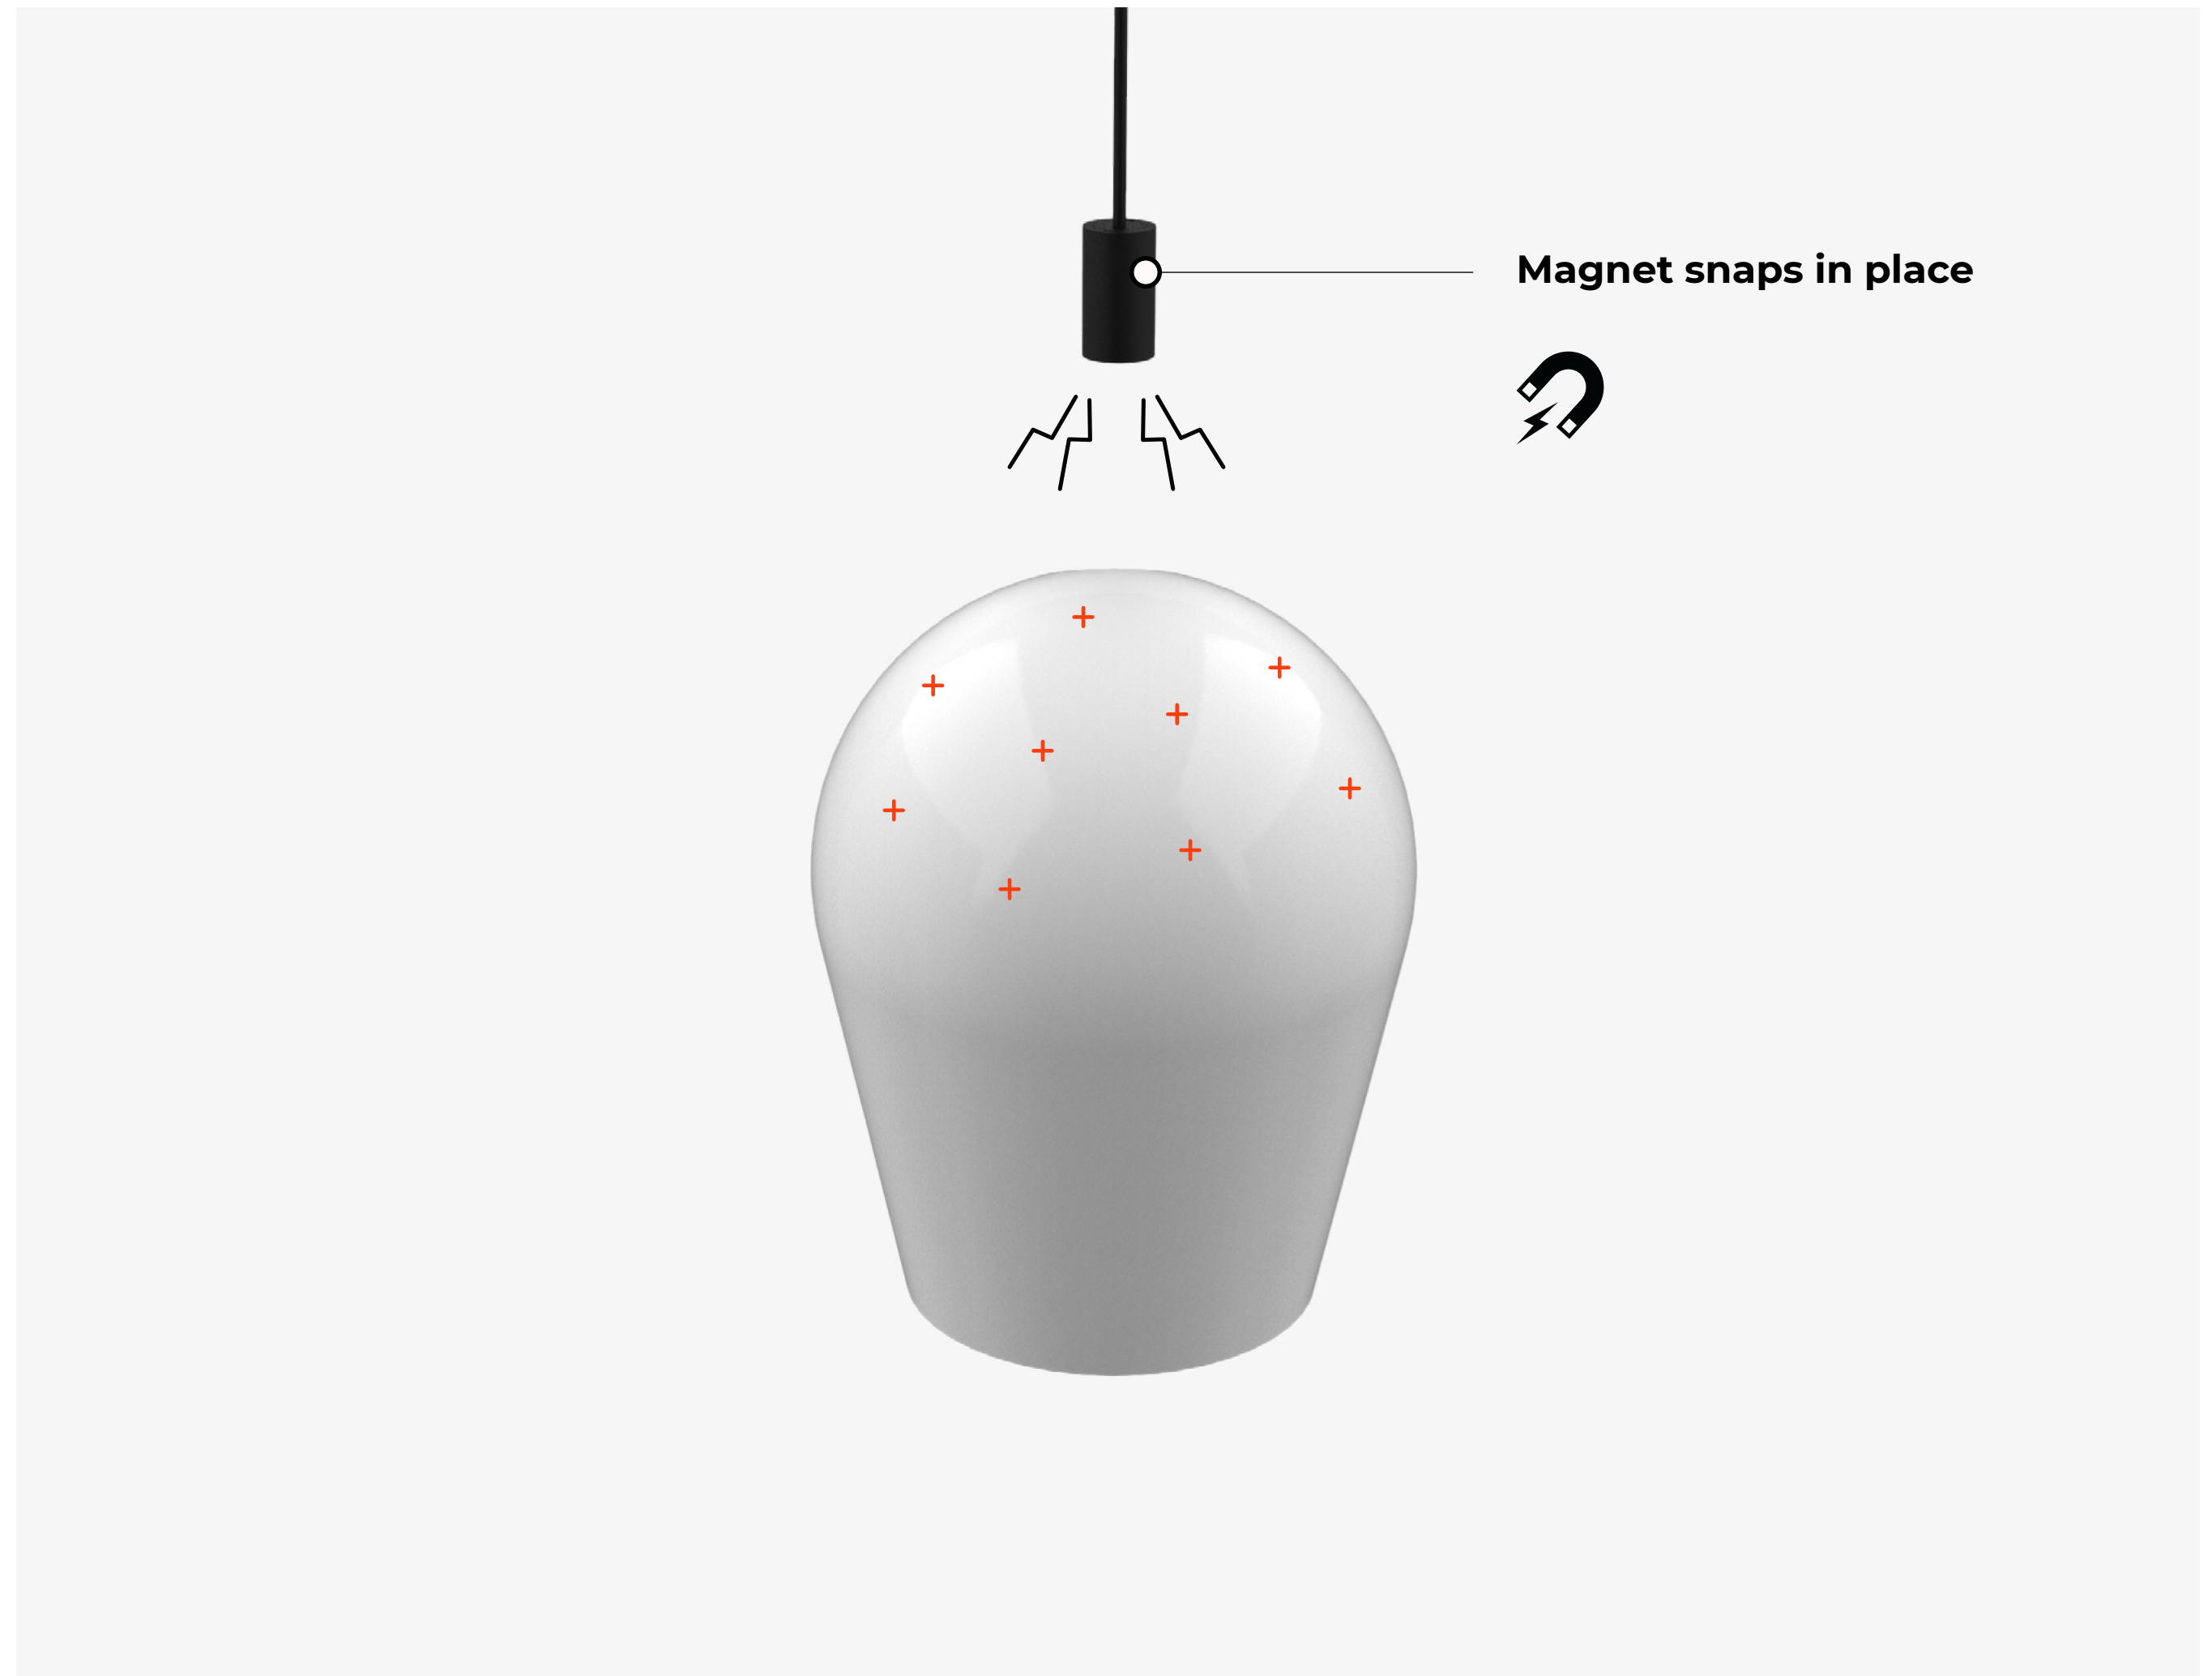

Bar / Visualization: Render Atelier

Private residence / Visualization: Studio Spacer

Move your table. Pixy will follow.

Pixy is never fixed. It is always flexible. Which makes it the perfect choice for restaurants and bars where moving tables is a daily routine. With a small carbon rod and a magnet, you can instantly move and redirect the light without using the ladder.

OPTICS

30°, 50°

LED COLOUR

927, 930, 935, 940

DRIVER

Casambi, DALI, FO

Flexible magnetic system

Magnetic system gives you maximum flexibility. Snap the magnet to luminaire body and adjust it the way it suits you best.

Magnet is strong enough to hold 4x times the weight of the luminaire itself.

Stepless orientation

Magnet allows stepless orientation. This gives you freedom when moving and redirecting the light to the desired position. It comes very handy in situations, where moving furniture is a daily routine.

5 spots

3 spots

Rotate it on the ceiling and on the wall, too.

Left or right? Up or down? You can change the direction of light also with the ceiling and wall version. Just rotate it. Magnets will hold it in place.