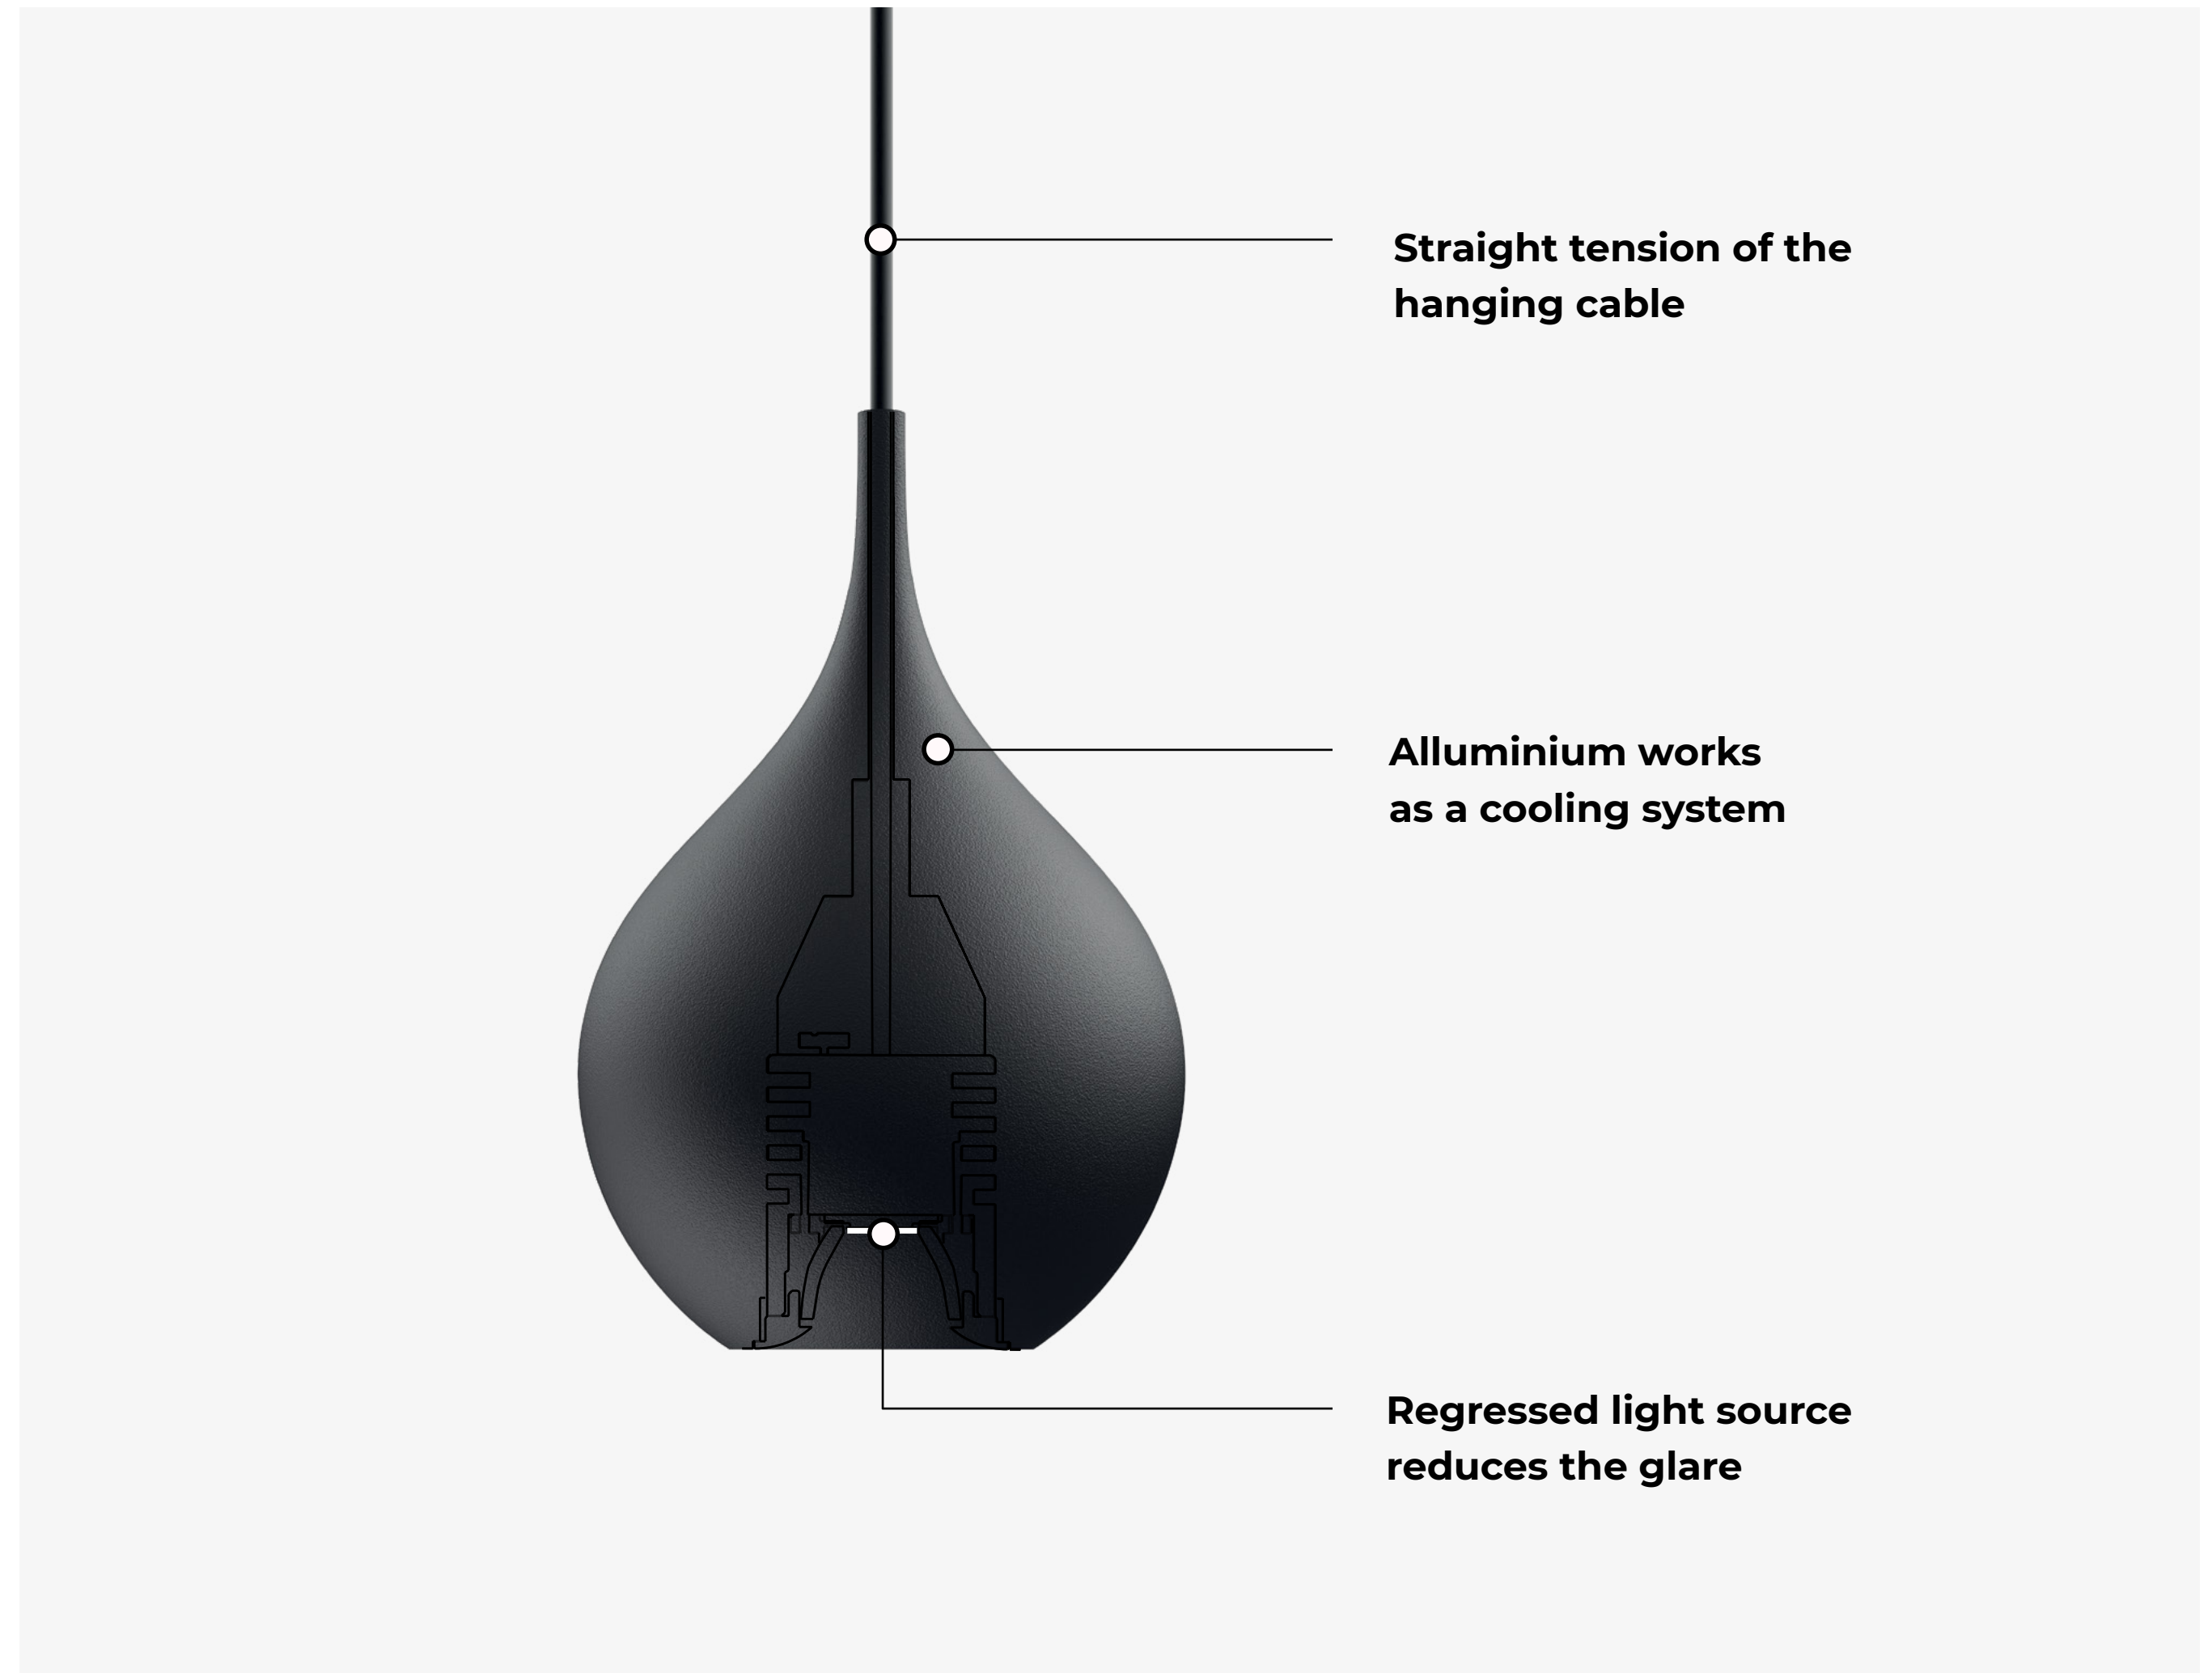

DESIGN:

Wilsonic design

3 family members

LUMINAIRE LUMINOUS FLUX

710 - 780 lm

BEAM ANGLE

42°, 62°

LED COLOUR

927, 930, 935, 940

DRIVER

DALI, FO, Remote

Finest materials

Biba is made of one piece aluminum. It's heavy weight provides straight tension of the cable and works as a cooling system.

Ageless shapes

Clean lines and carefully chosen shapes will flatter your space.

Carefully designed

Seamless transition between the power cable and the luminaire.

Create your pattern

Combining shapes and colors in an endless fusion of possibilities will lead you from simple and sophisticated, to a luminaire that lets your ideas fly.