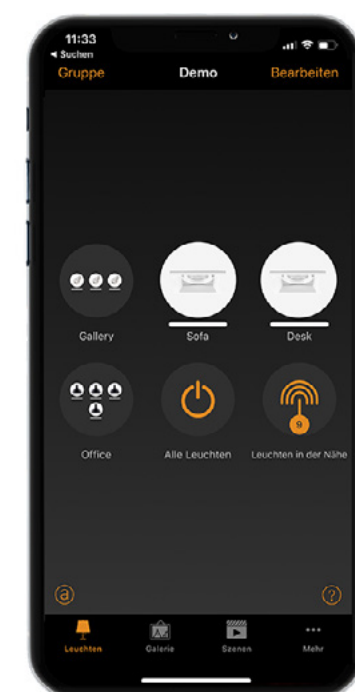

DESIGN:

Wilsonic design

3 family members

LUMINAIRE LUMINOUS FLUX

710 - 780 lm

BEAM ANGLE

42°, 62°

LED COLOUR

Cluster installation

Choose a cluster ceiling cup when you want to create a group of Bibas closely together.

Cluster with suspenders

A cluster ceiling cup combined with decentralizers allows you to create a creative dynamic compositions.

Decentralizer
(see accesories)

Cluster with suspenders

A cluster ceiling cup combined with suspenders allow you to create a creative dynamic compositions.

Tiny
sophistication

It looks good
and makes
people feel
good

Light control

Wireless lighting control system Casambi offers a big variety of possibilities for a user to interact with the lighting. The app for smartphones and tablets is the most elaborated user interface. Besides the app, traditional wall switches, push buttons, Casambi's own scene controllers and many other control points can be used.