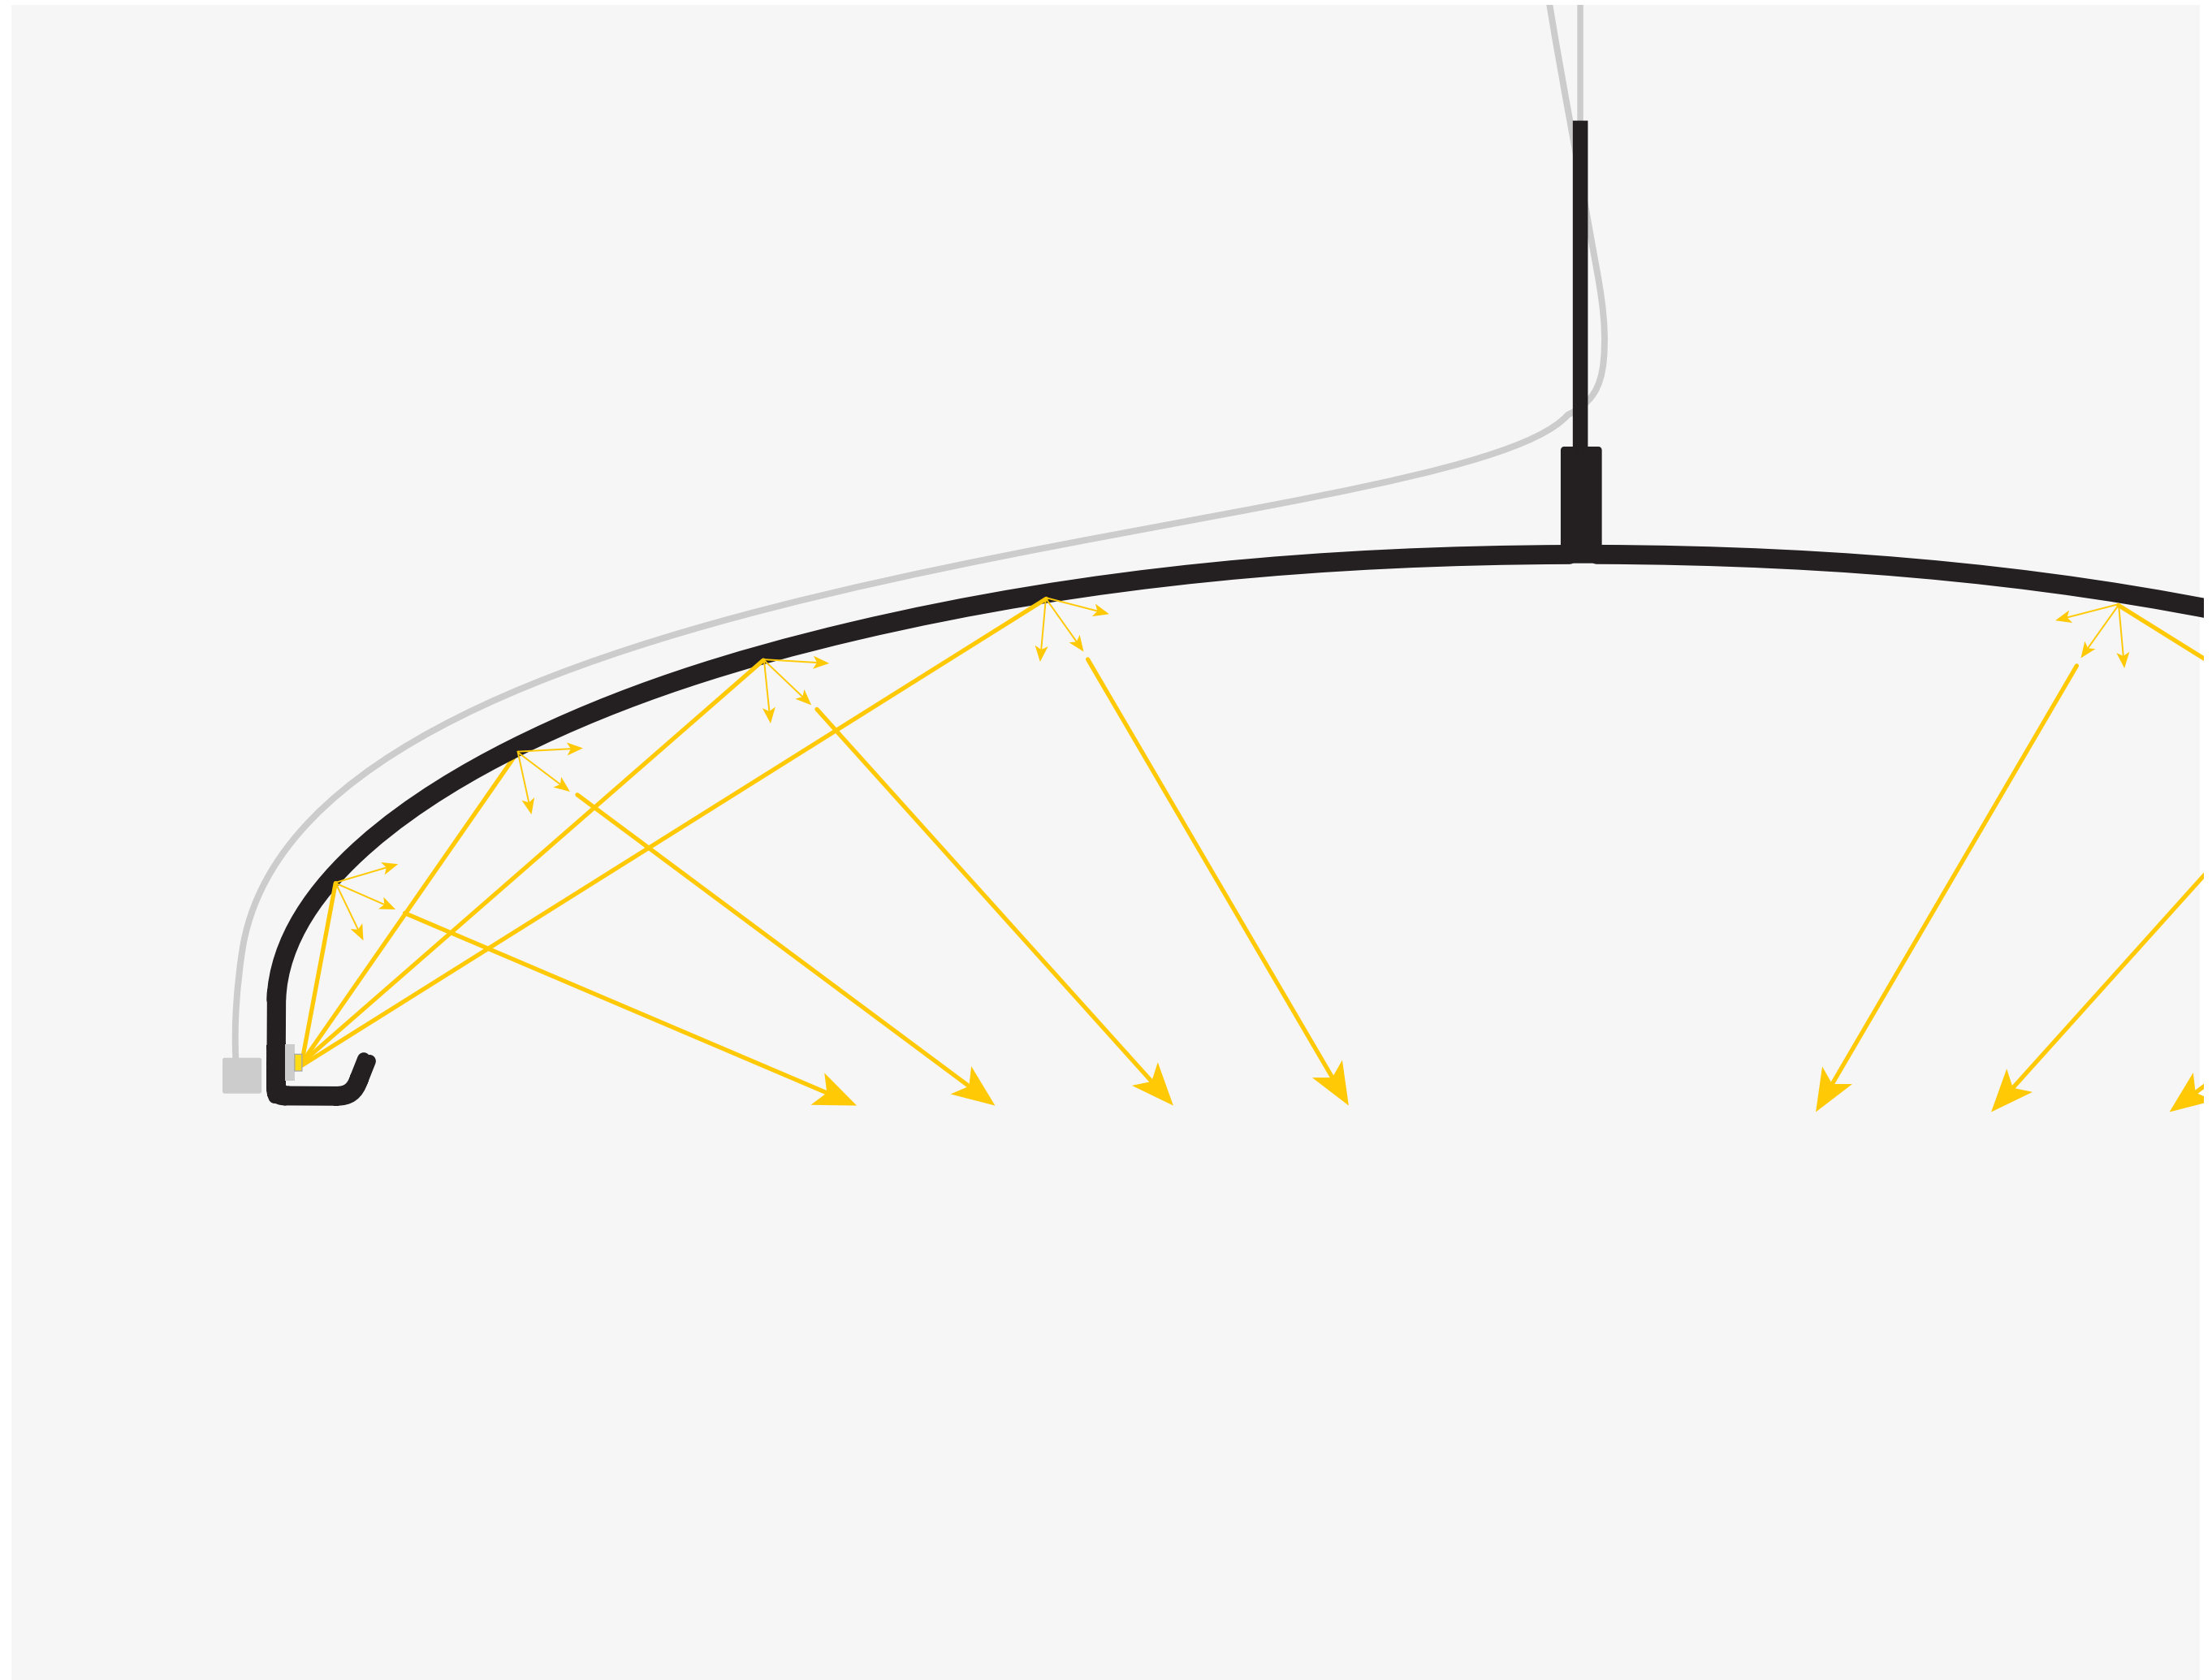

## Made from a single piece

One of the most important features of its design is also the fact that Dawn's body is made out of a single piece of material which gives it a sophisticated finishing touch.

1950 mm

# 100% clean interior

As the light source is completely hidden under the edge, the interior of the luminaire is 100 % clean, with absolutely no screws or suspensions.

# Diffused light without a diffuser

Dawn has no diffuser. But anyway reveals the soft uniform diffused and reflected light.

It also gets as close to the natural spectrum of light as possible creating a beautiful diffused light with no hard shadows and contrasts.

# Attention to every detail

Dawn has the ability to turn common features as suspension cable and power connection to something truly aesthetic. This luminaire has only one suspension point and power cable thoughtfully placed in the product. Moreover, it boasts with elegant details such as the special production of the frame due to its delicate edge design and 100% clean interior, which means there are no screws and suspensions in the interior of the luminaire.