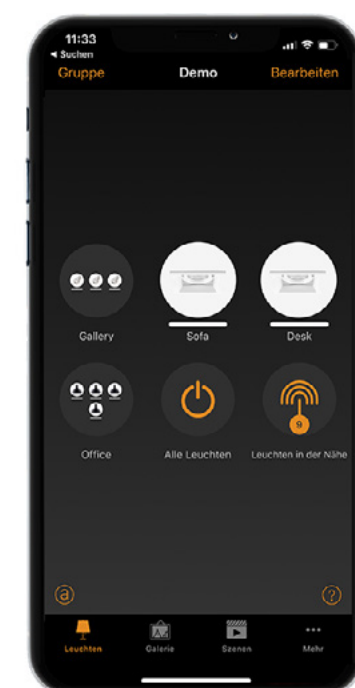

# Attention to every detail

Dawn has the ability to turn common features as suspension cable and power connection to something truly aesthetic. This luminaire has only one suspension point and power cable thoughtfully placed in the product. Moreover, it boasts with elegant details such as the special production of the frame due to its delicate edge design and 100% clean interior, which means there are no screws and suspensions in the interior of the luminaire.

# Light control

Wireless lighting control system Casambi offers a big variety of possibilities for a user to interact with the lighting. The app for smartphones and tablets is the most elaborated user interface. Besides the app, traditional wall switches, push buttons, Casambi's own scene controllers and many other control points can be used.