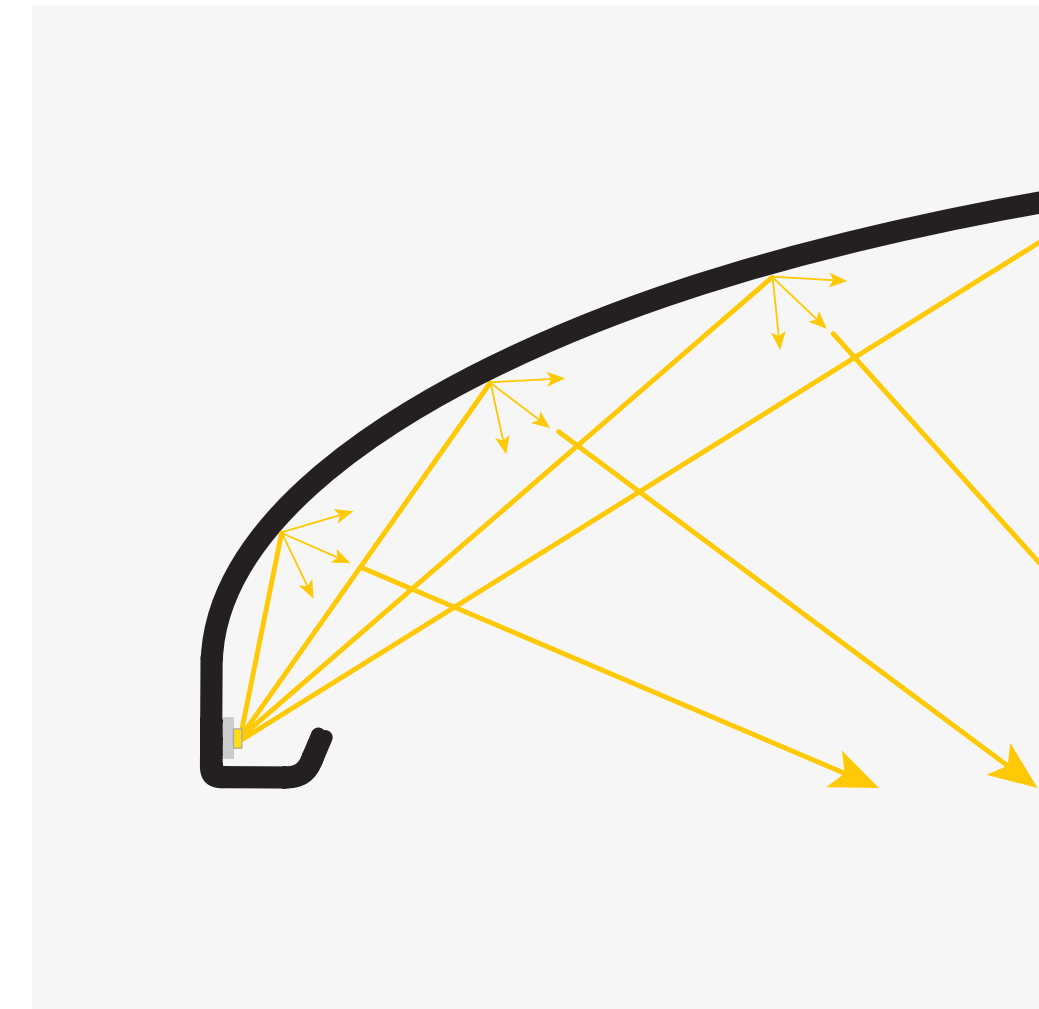

Light at its
softest

Timeless
aesthetic