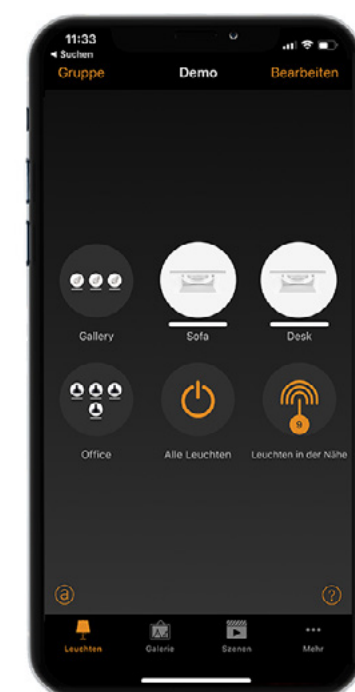

Flexible suspension points

The suspension can be moved along the luminaire to ensure optimal mounting on your ceiling. Holder for S and SDI versions is made of transparent polycarbonate and results in no light shadows on the ceiling.

In case of indirect illumination, suspension points are predefined.

Kalis RI installation

For neutral and pure ceilings Kalis comes in recessed invisible version. The installation of the new trimless Kalis RI provides fast fixture mounting and clean looking illumination with no gap between the profile and ceiling. With the new RI profile the gap is completely filled with plaster.

Kalis RV installation

The installation of Kalis RV is simple and fast. All lines modules are fitted with magnets for fast fixing of led modules and optics with a click. Adjustable mounting bracket guarantee optimum fixing to false ceiling ranging from 11 to 20 mm (7/16" - 3/4") in thickness.

Easy to choose.
Easy to love.

Absolutely
universal

Light control

Wireless lighting control system Casambi offers a big variety of possibilities for a user to interact with the lighting. The app for smartphones and tablets is the most elaborated user interface. Besides the app, traditional wall switches, push buttons, Casambi's own scene controllers and many other control points can be used.