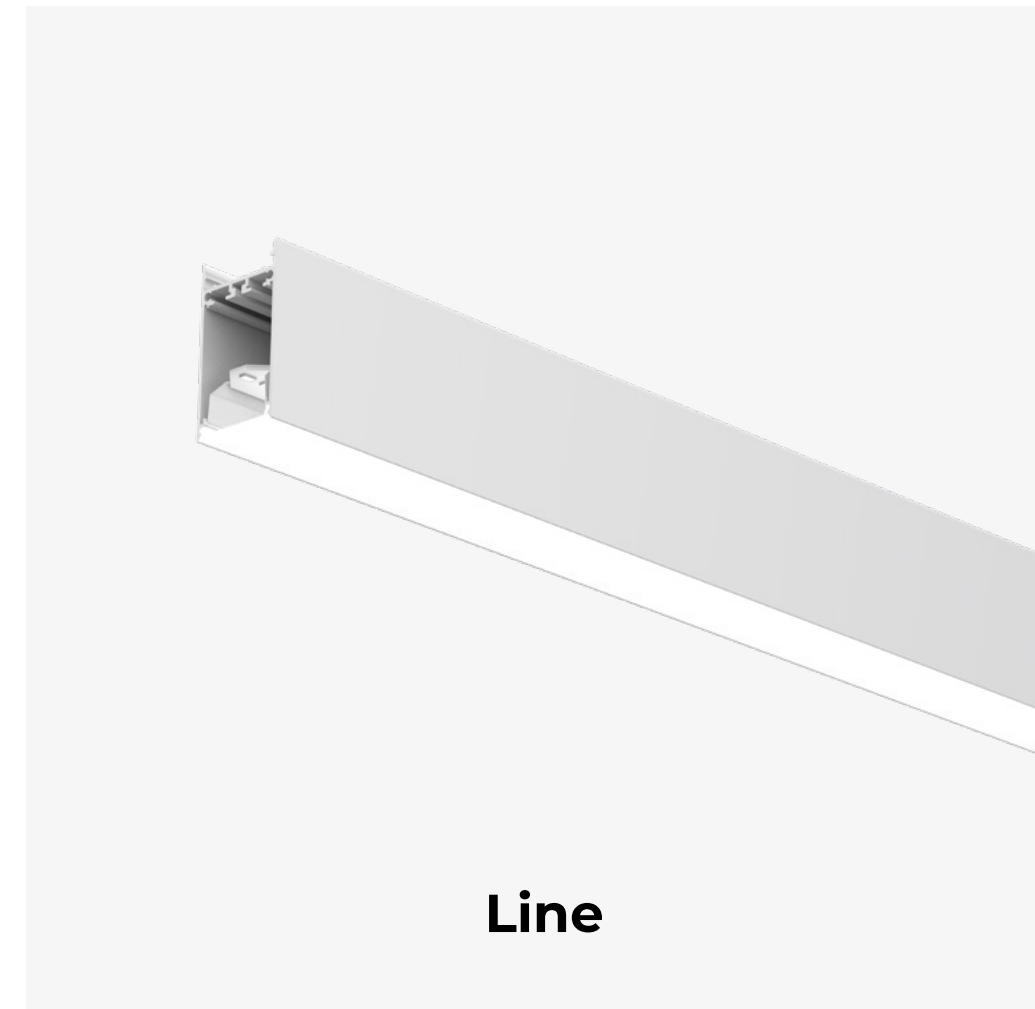

Module types

Create your perfect light selecting from a variety of light modules and construct them however you want!