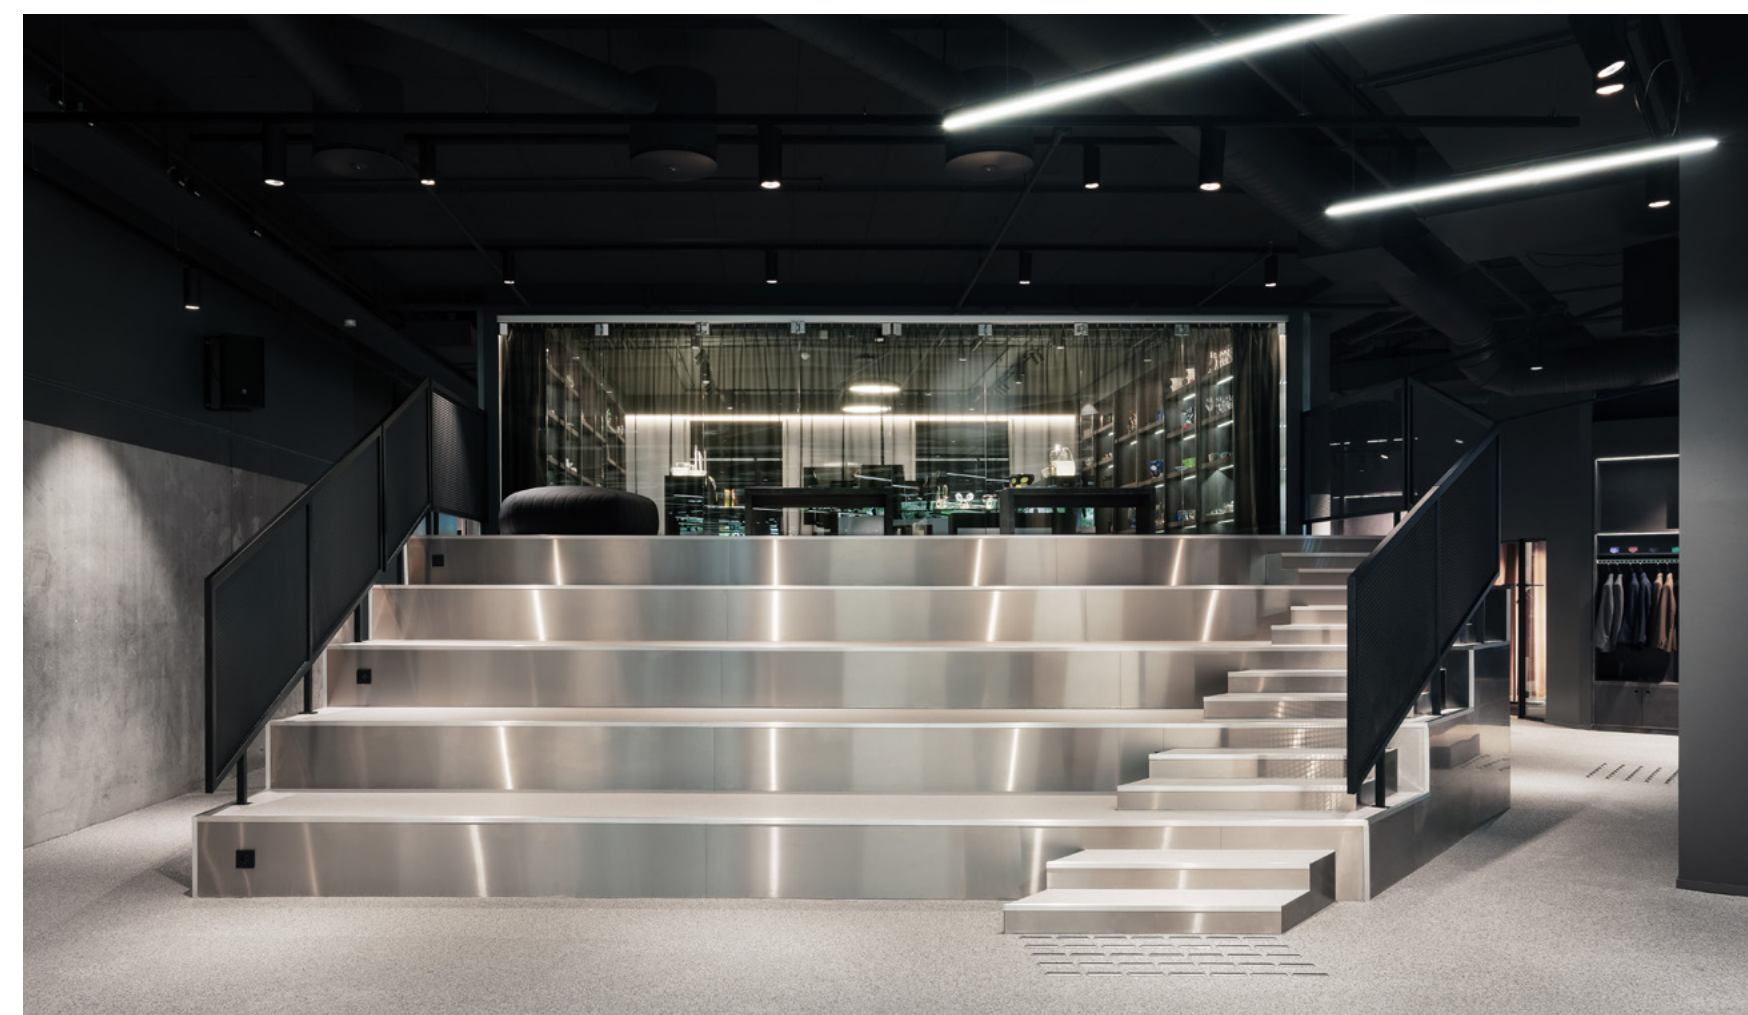

Craft Norway, Råde, Norway / Architecture: Wood architects / Lighting design: SML Lighting / Photography: Einar Aslaksen