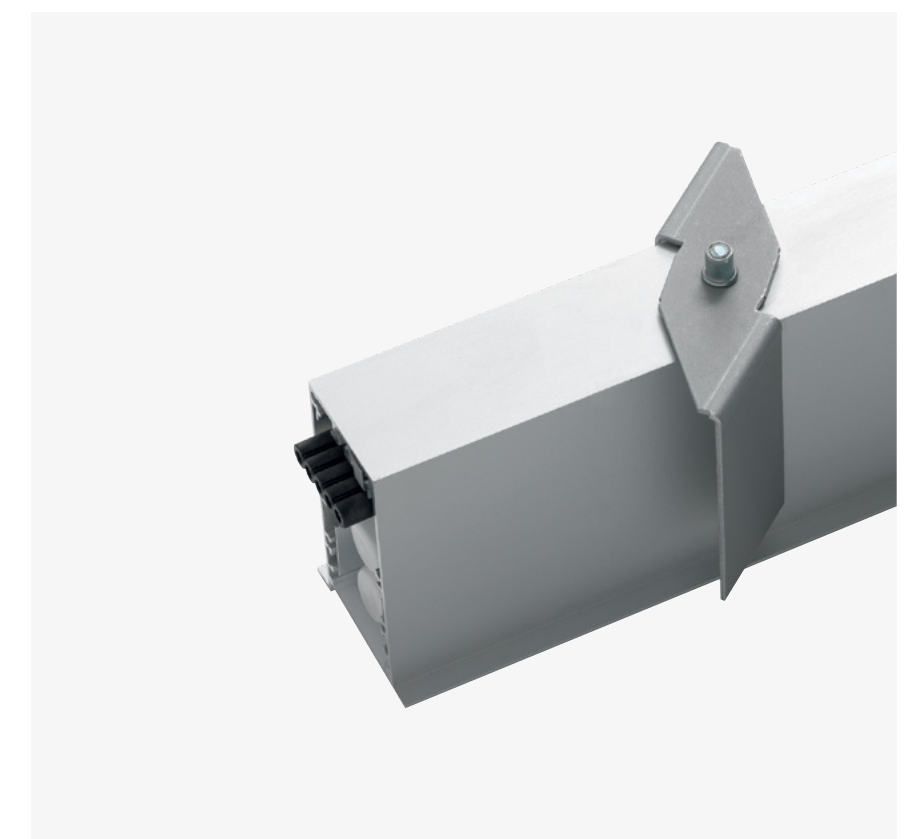

Flexible suspension points

The suspension can be moved along the luminaire to ensure optimal mounting on your ceiling. Holder for S and SDI versions is made of transparent polycarbonate and results in no light shadows on the ceiling.

In case of indirect illumination, suspension points are predefined.

Kalis RI installation

For neutral and pure ceilings Kalis comes in recessed invisible version. The installation of the new trimless Kalis RI provides fast fixture mounting and clean looking illumination with no gap between the profile and ceiling. With the new RI profile the gap is completely filled with plaster.

Kalis RV installation

The installation of Kalis RV is simple and fast. All lines modules are fitted with magnets for fast fixing of led modules and optics with a click. Adjustable mounting bracket guarantee optimum fixing to false ceiling ranging from 11 to 20 mm (7/16" - 3/4") in thickness.