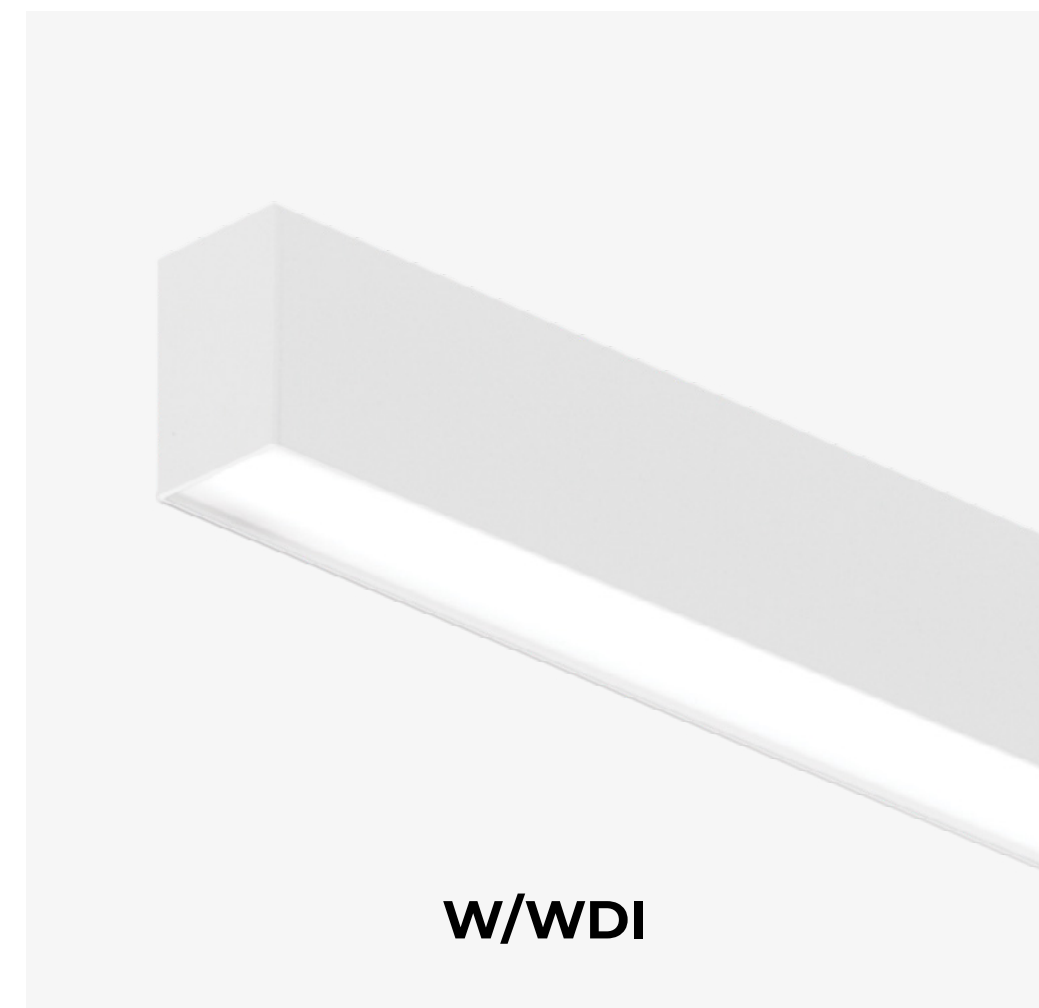

Product range

LUMINAIRE LUMINOUS FLUX:

980 - 5300 lm/m

MODULE LENGTH:

565 - 3085 mm

MODULE TYPE:

Single, Linear, Corner

DRIVER:

Casambi, DALI, FO