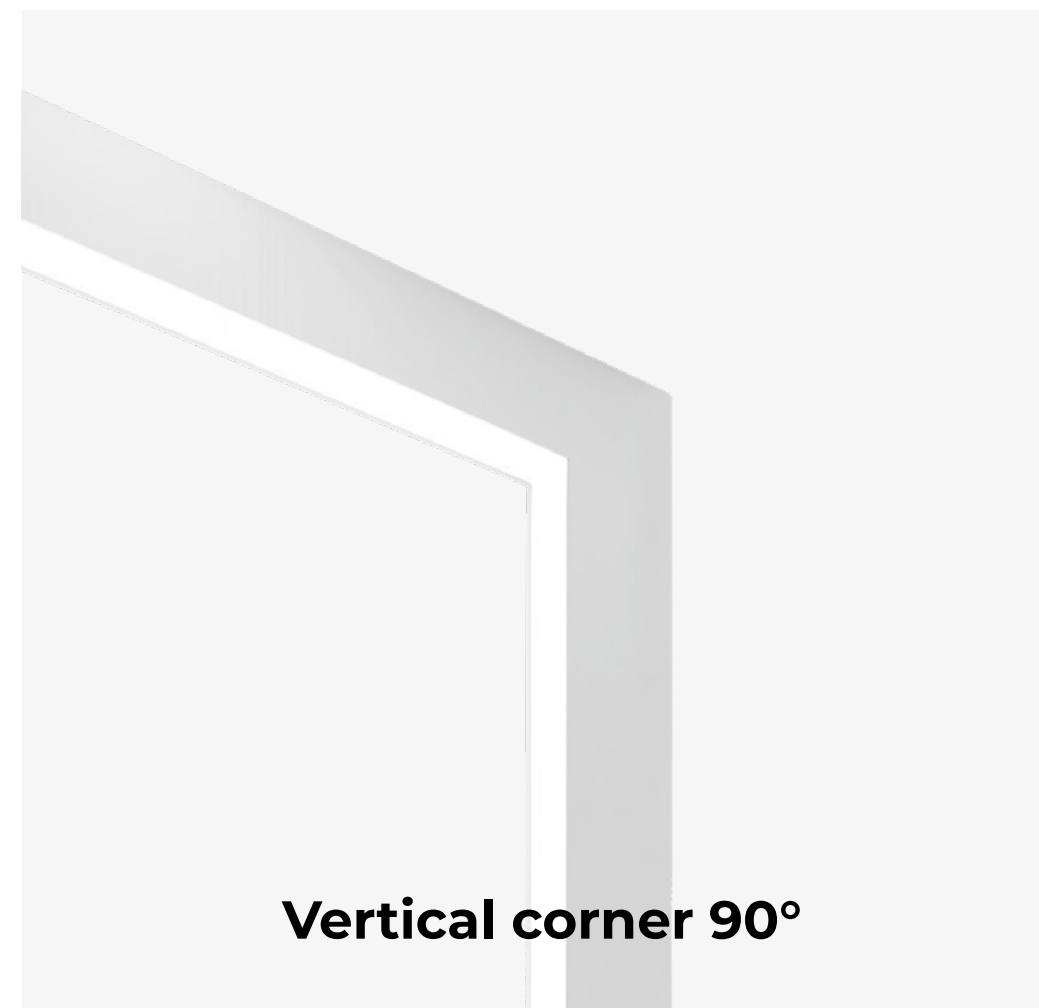

Module types

Create your perfect light selecting from a variety of light modules and construct them however you want!