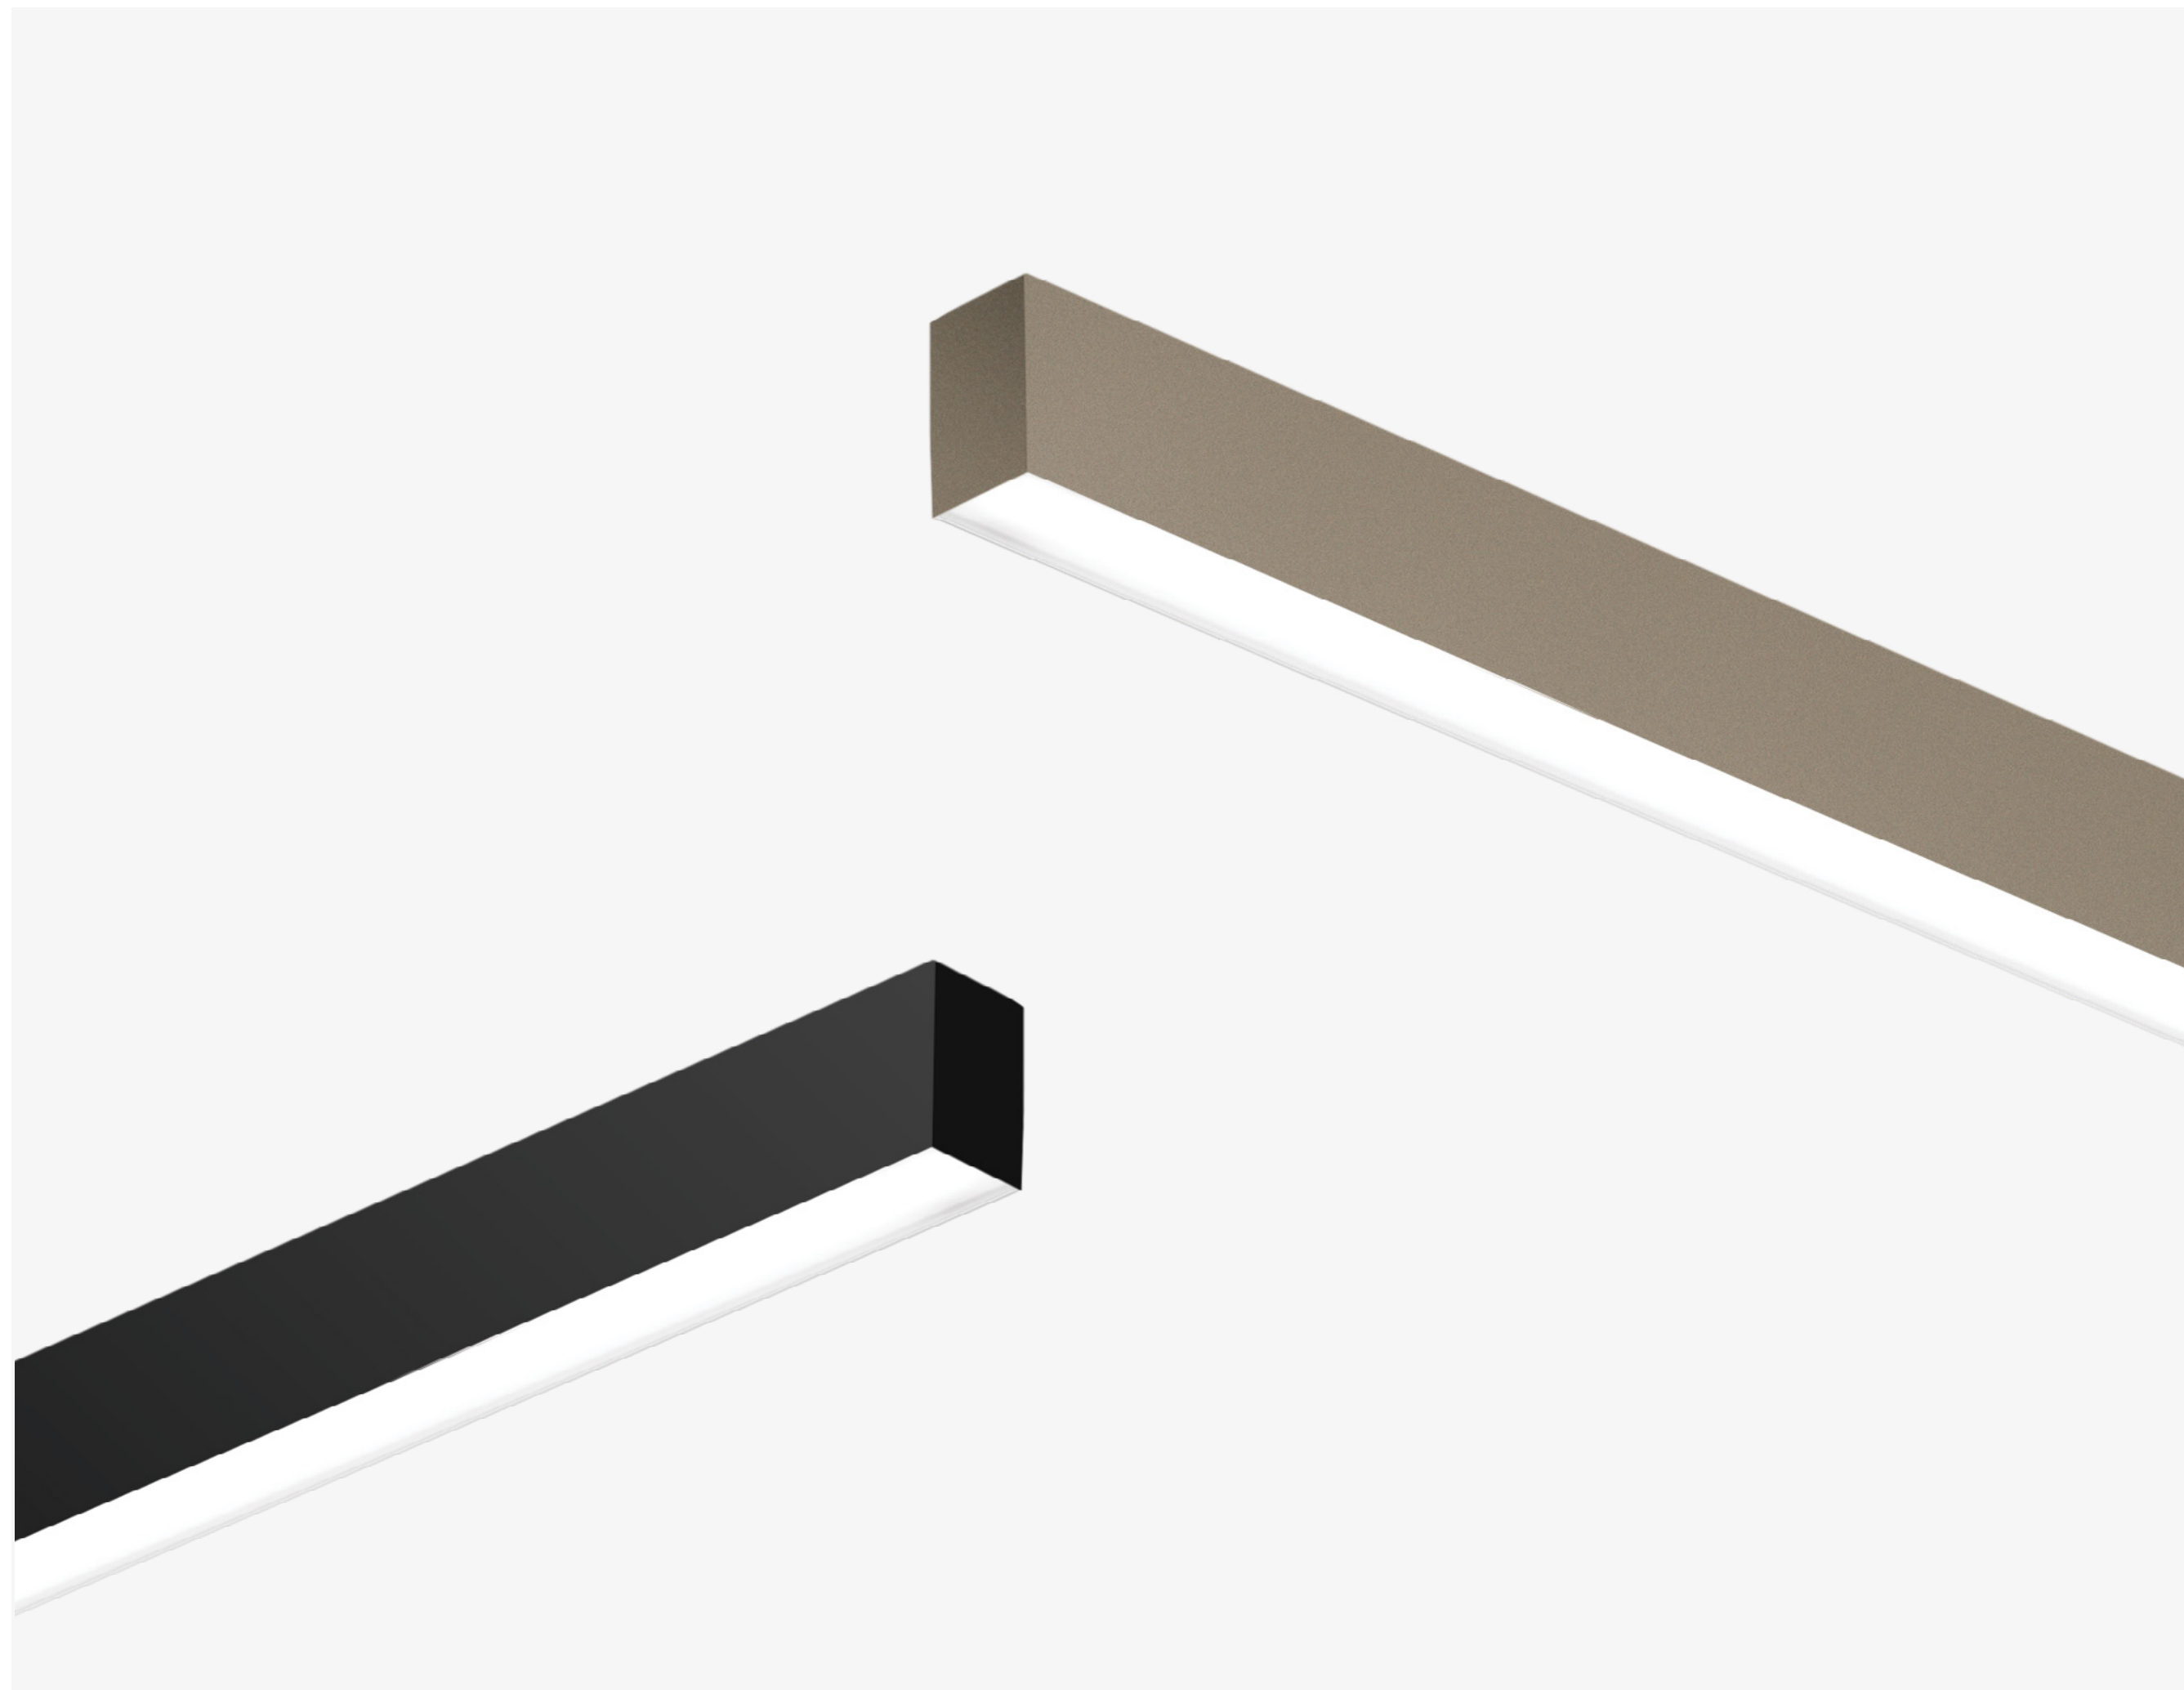

Choose your colour

With Kalis, you add a statement to the design of your ambient. Choose from a range of colours to make your Kalis luminaire either blend in or stand out.