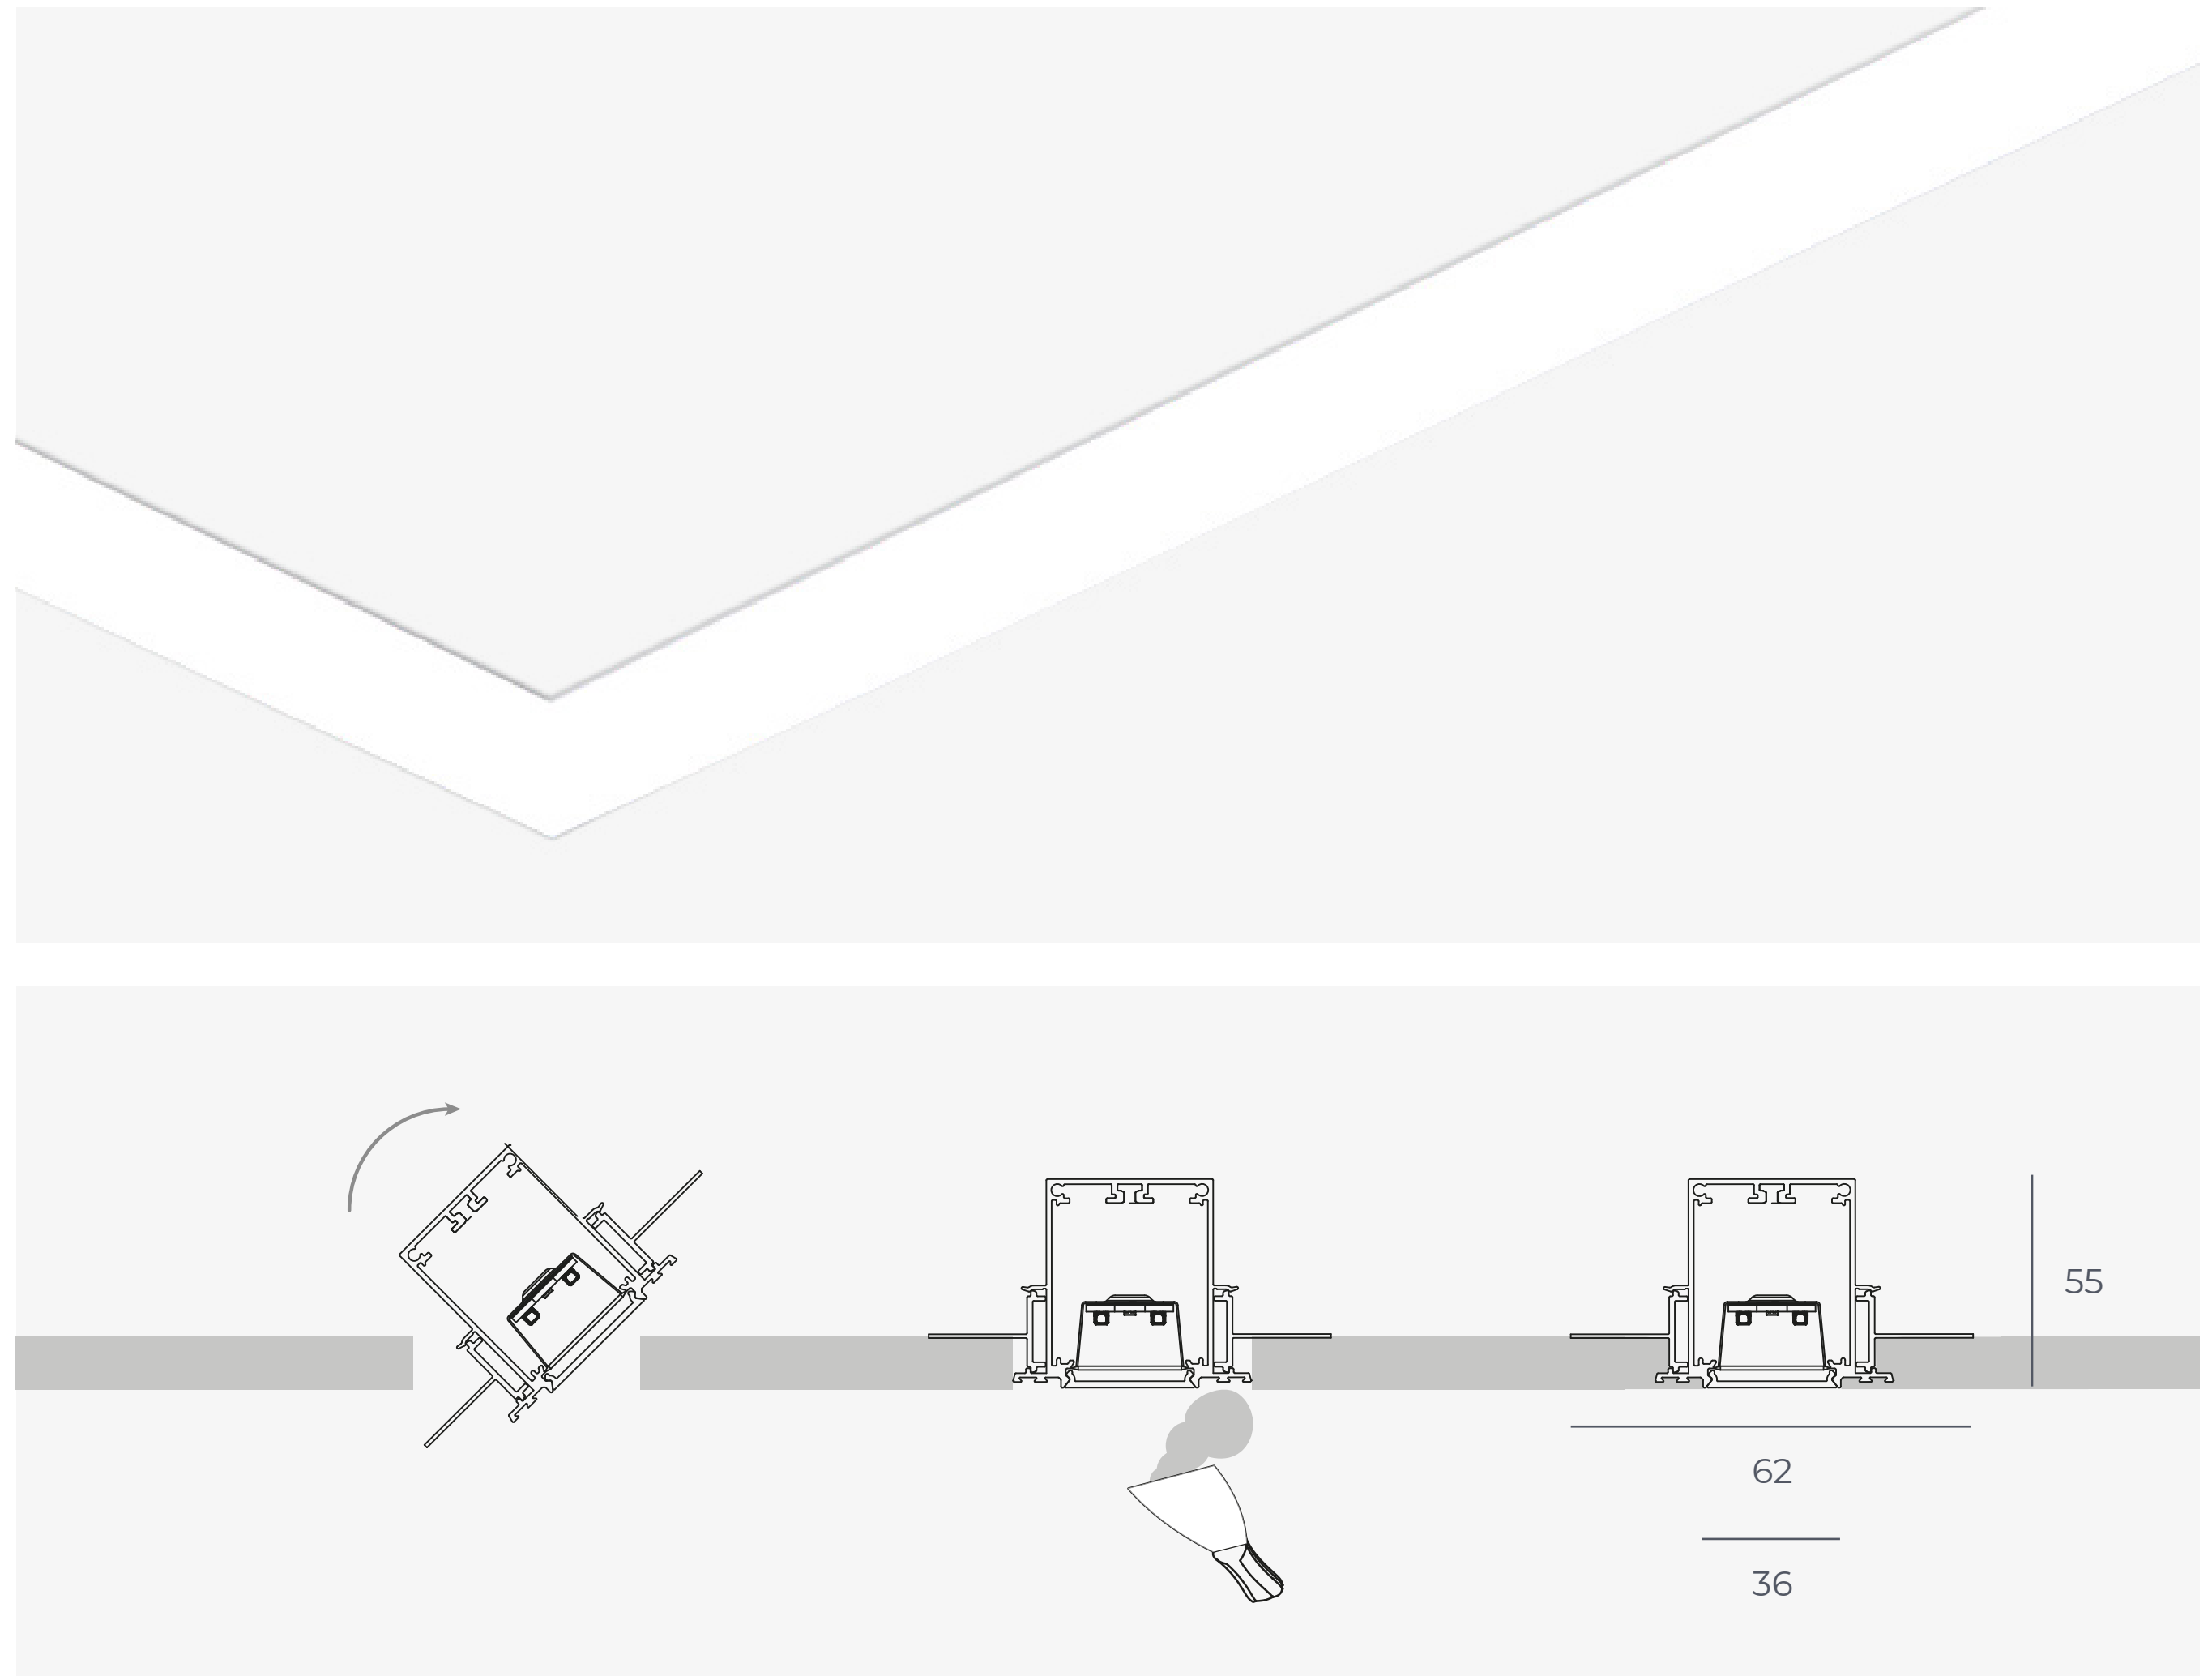

Kalis RI installation

For neutral and pure ceilings Kalis comes in recessed invisible version. The installation of the new trimless Kalis RI provides fast fixture mounting and clean looking illumination with no gap between the profile and ceiling. With the new RI profile the gap is completely filled with plaster.