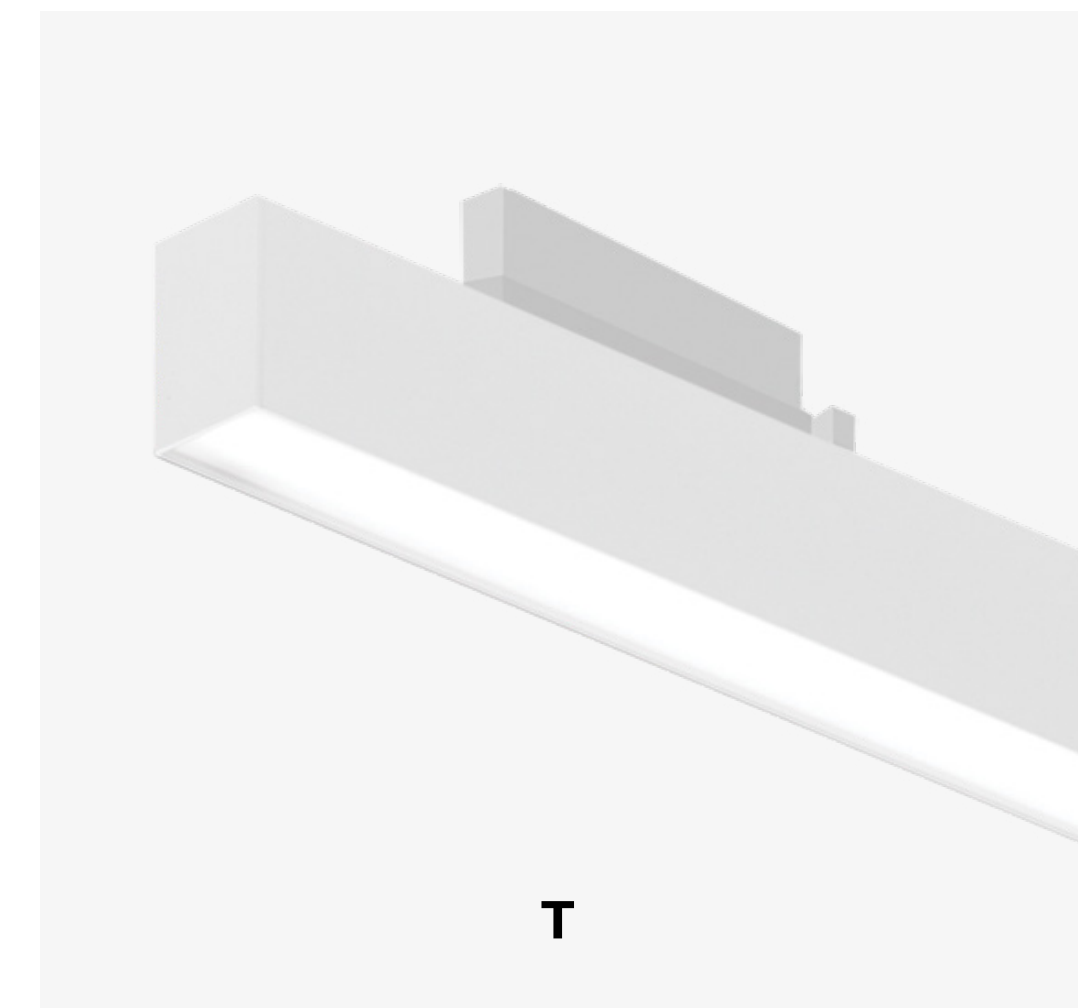

Product range

LUMINAIRE LUMINOUS FLUX:

980 - 5300 lm/m

MODULE LENGTH:

565 - 3085 mm

MODULE TYPE:

Single, Linear, Corner

DRIVER:

Casambi, DALI, FO