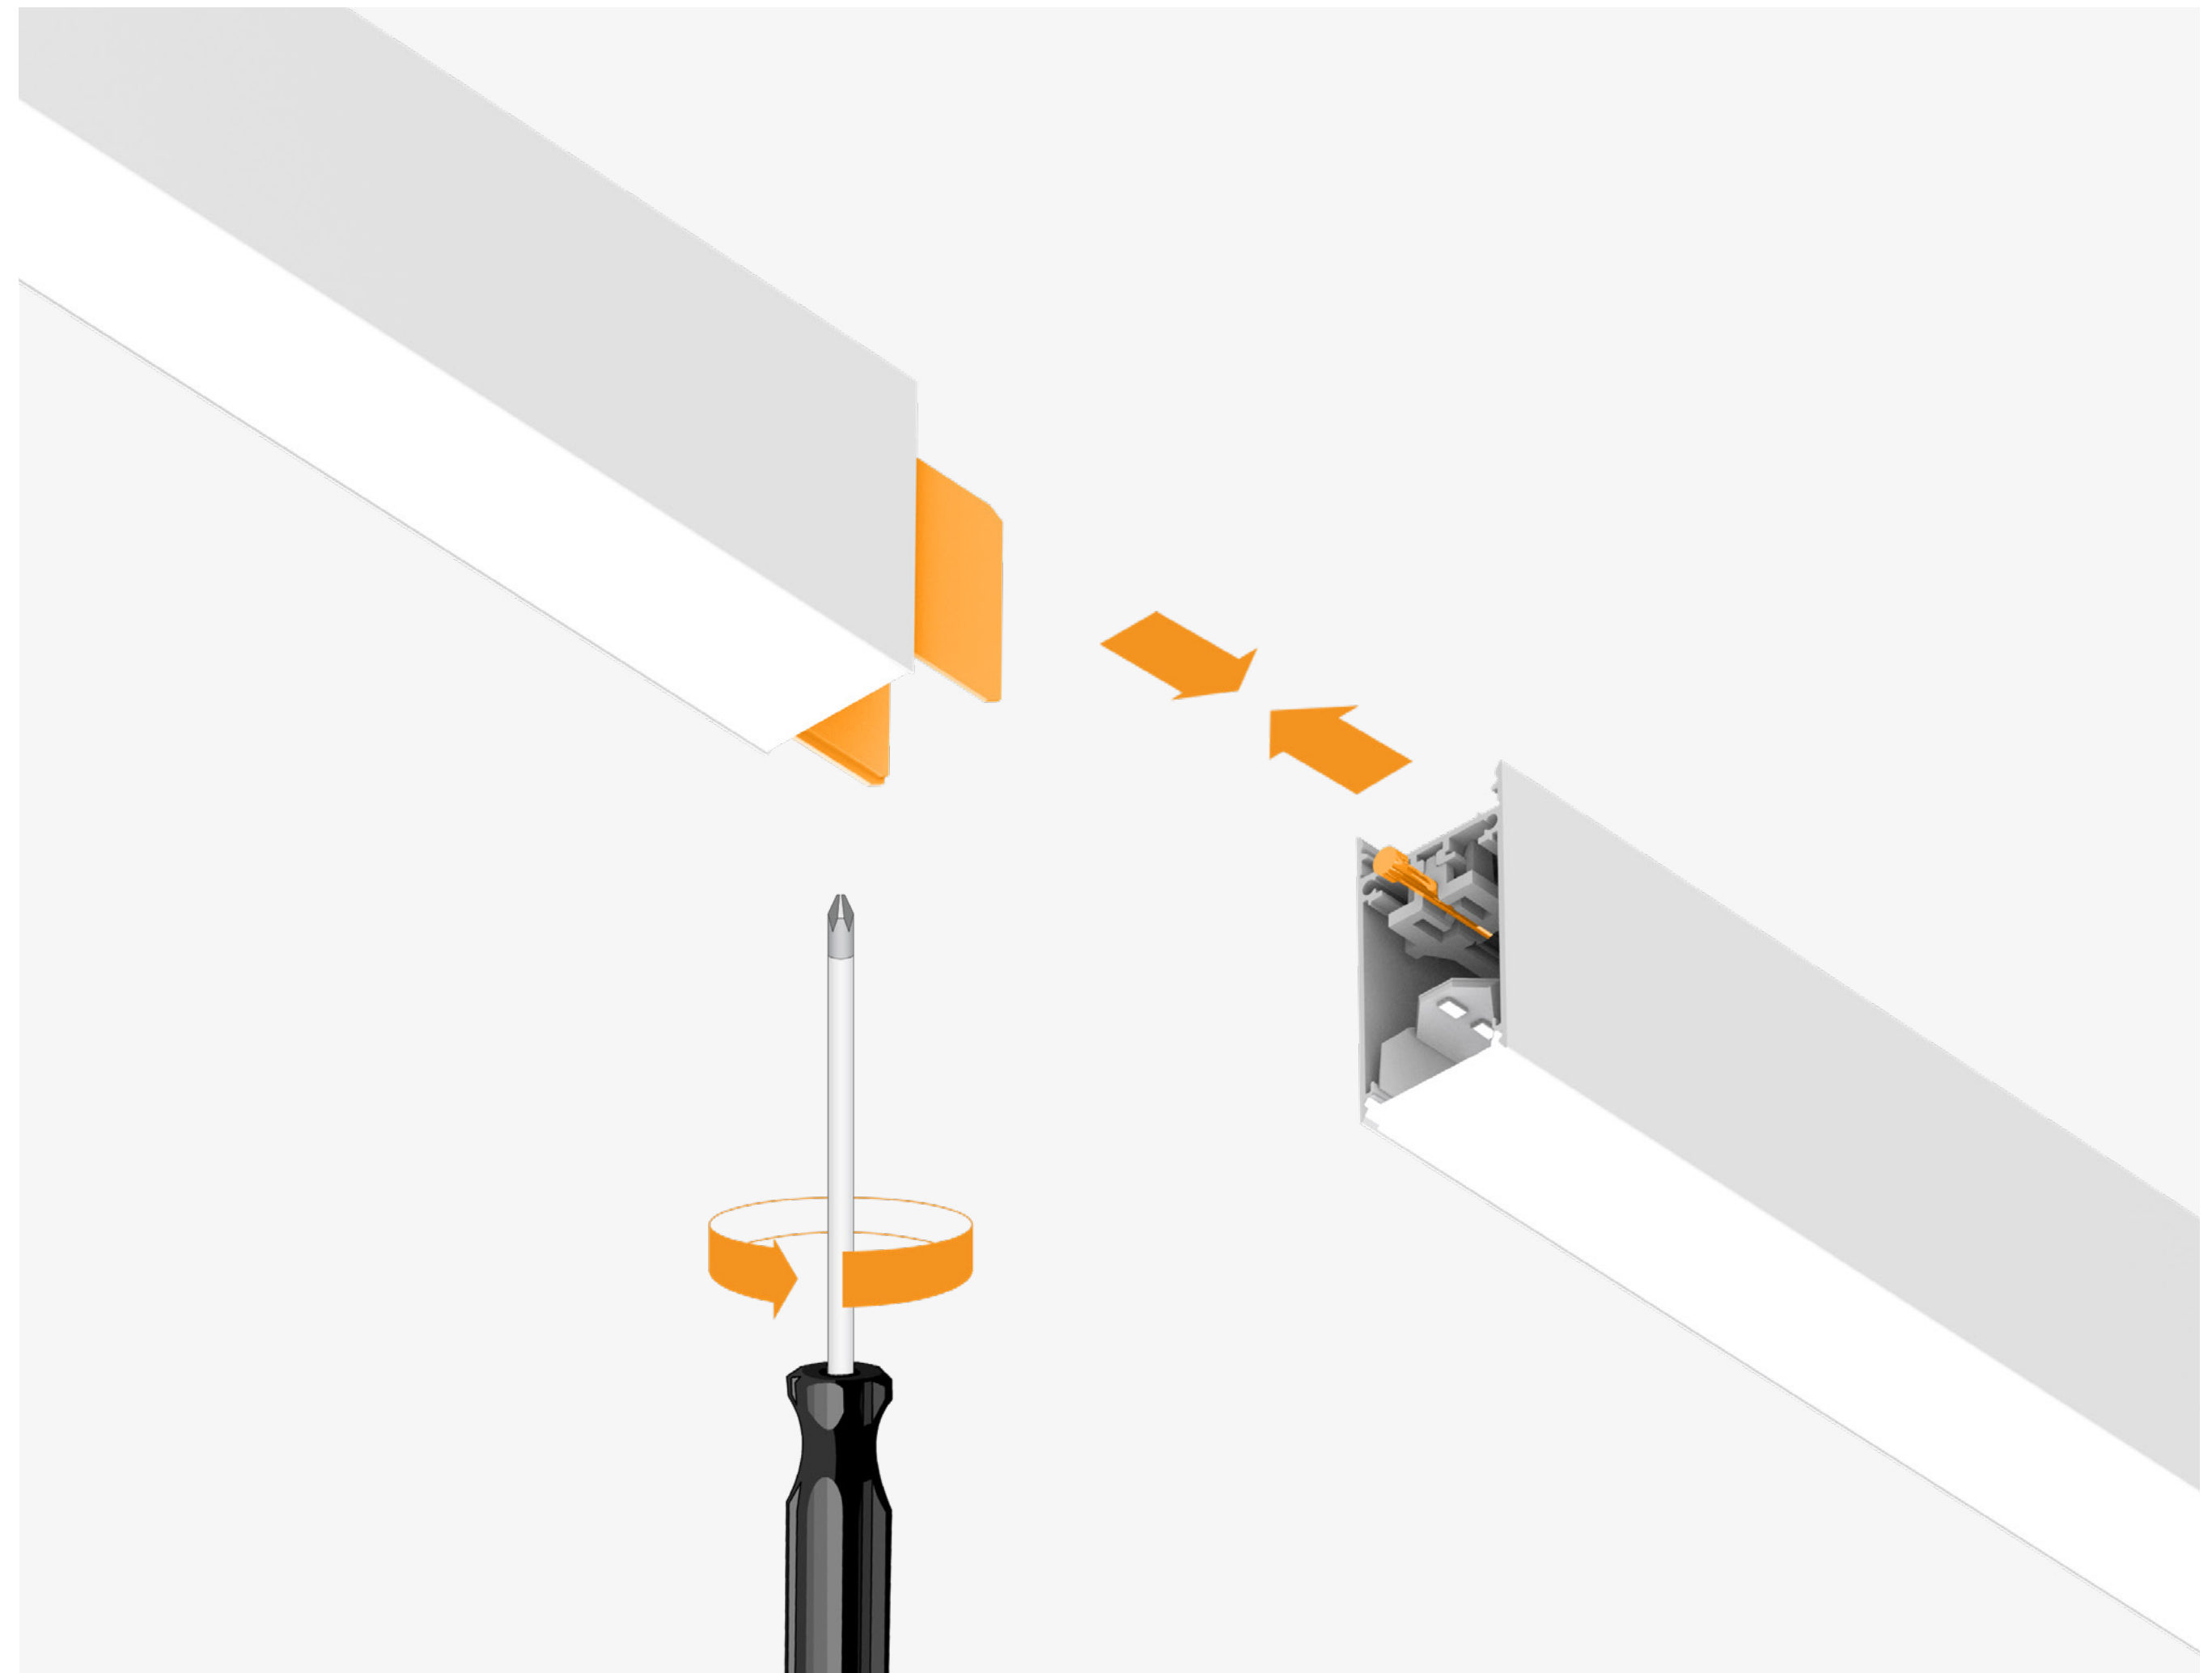

OPEN INTRA CONSTRUCTOR

1. PLACE
DIGITAL TOOLS

Perfect joints, no light gaps

With an innovative twist and lock joint element the assembly between two modules is now quick and easy and the profiles are strongly connected with no risk of bending. The light has absolutely no possibilities to escape.

And that's why we call it NLG - No Light Gap.

Perfect joints, no light gaps

End cap eliminates gaps which occur with the expansion of the material when its warmed, prevents light from leaking and insects entering the luminaire.

Flexible suspension points

The suspension can be moved along the luminaire to ensure optimal mounting on your ceiling. Holder for S and SDI versions is made of transparent polycarbonate and results in no light shadows on the ceiling.