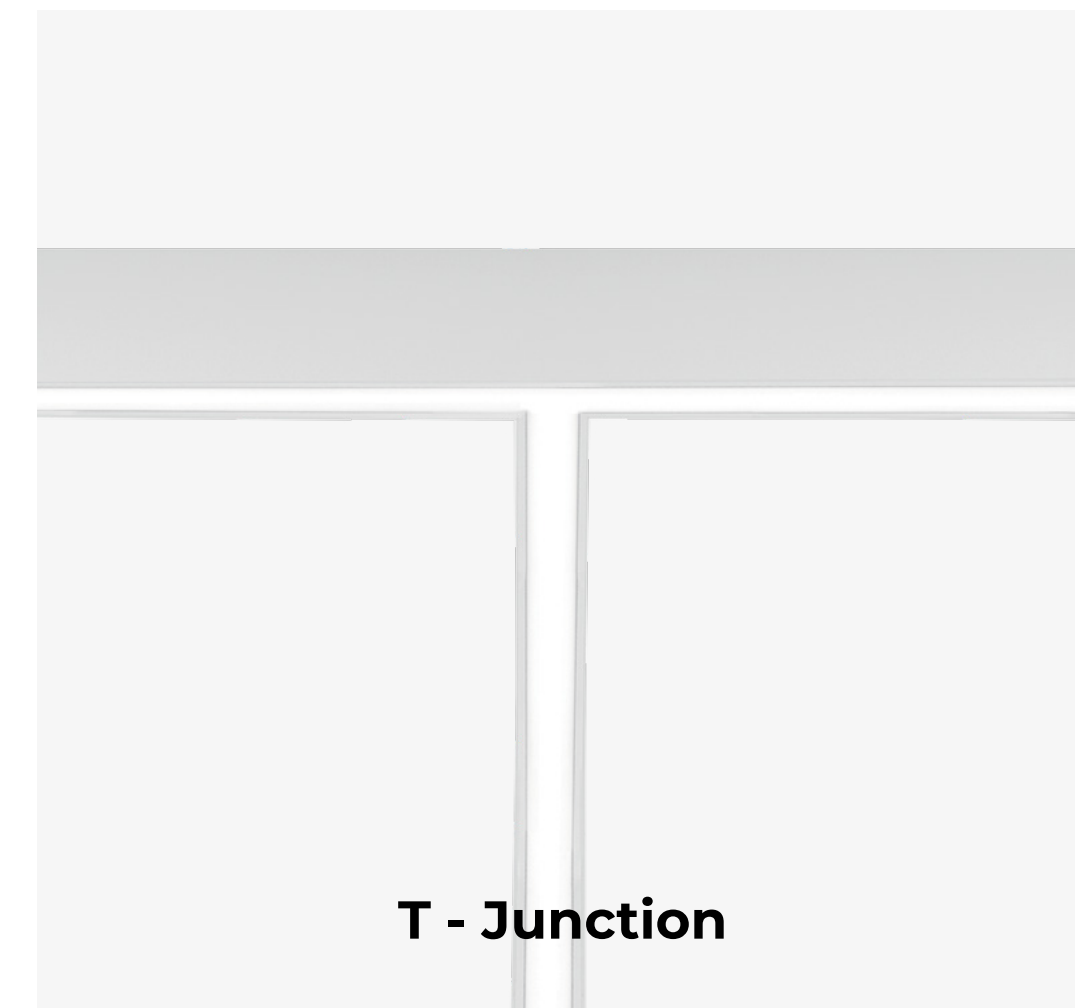

Module types

Create your perfect light selecting from a variety of light modules and construct them however you want!