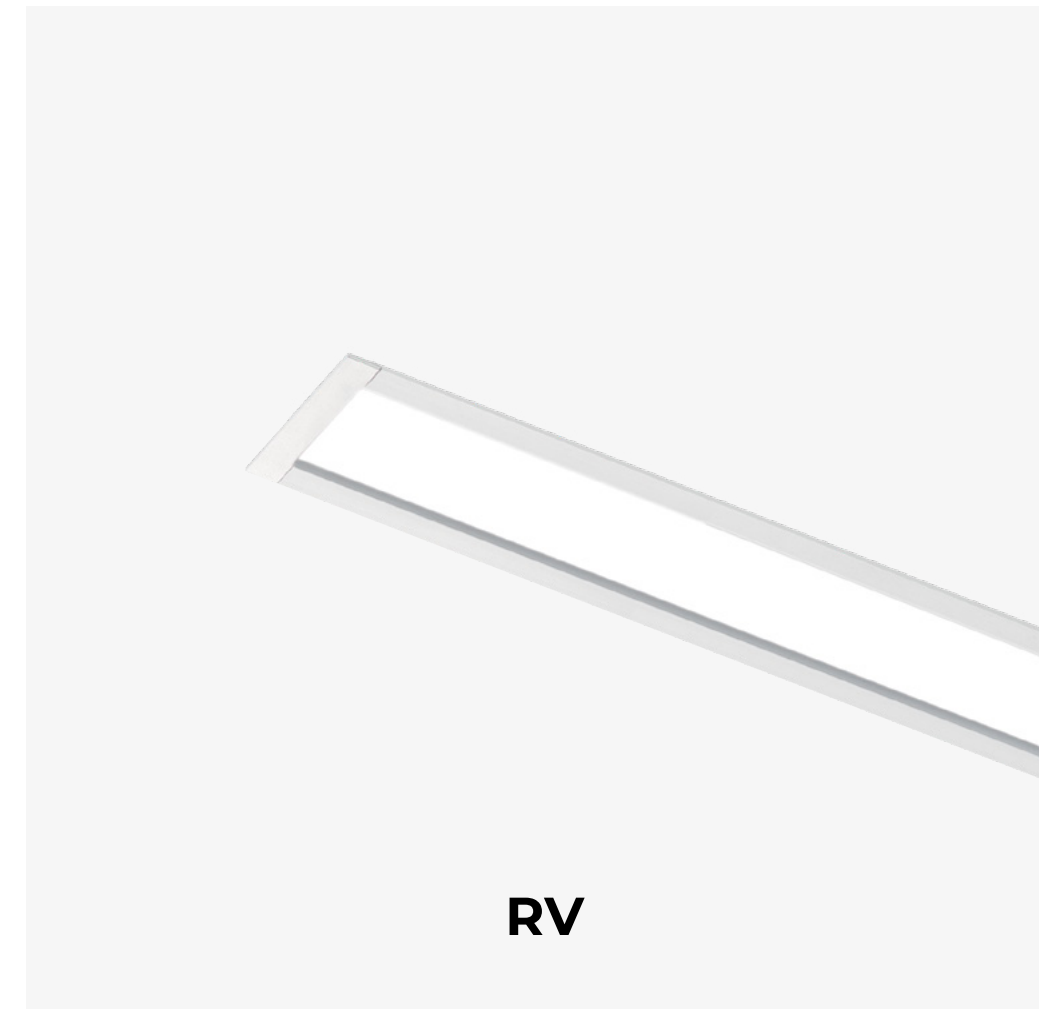

Product range

LUMINAIRE LUMINOUS FLUX:

980 - 5300 lm/m

MODULE LENGTH:

565 - 3085 mm

MODULE TYPE:

Single, Linear, Corner

DRIVER:

Casambi, DALI, FO