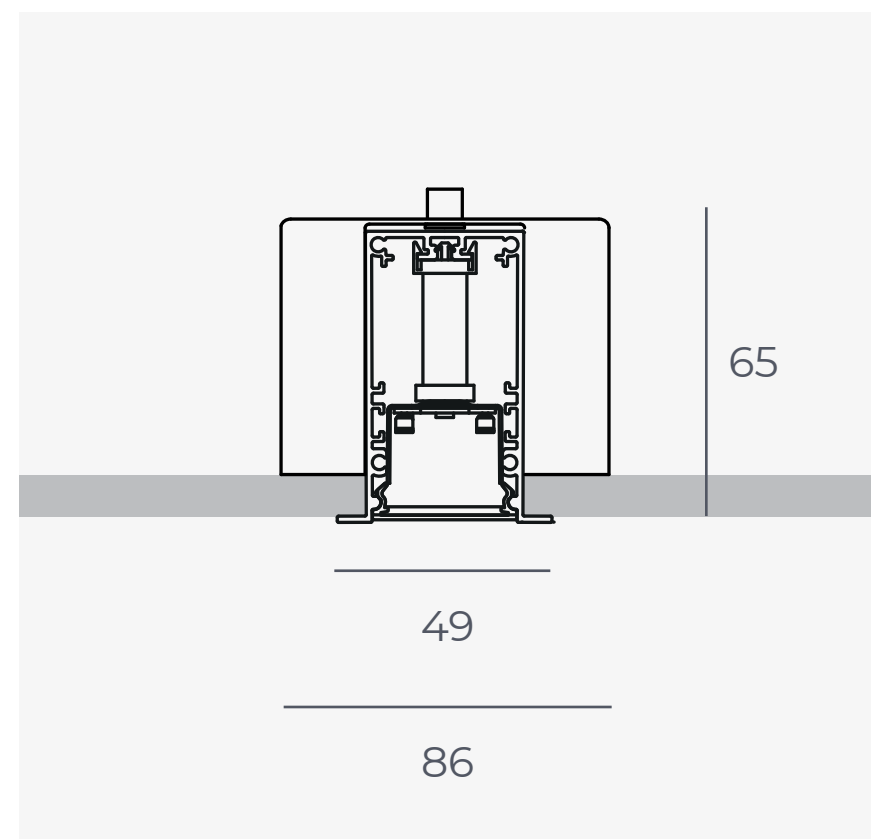

In case of indirect illumination, suspension points are predefined.

Kalis RI installation

For neutral and pure ceilings Kalis comes in recessed invisible version. The installation of the new trimless Kalis RI provides fast fixture mounting and clean looking illumination with no gap between the profile and ceiling. With the new RI profile the gap is completely filled with plaster.

Kalis RV installation

The installation of Kalis RV is simple and fast. All lines modules are fitted with magnets for fast fixing of led modules and optics with a click. Adjustable mounting bracket guarantee optimum fixing to false ceiling ranging from 11 to 20 mm (7/16" - 3/4") in thickness.