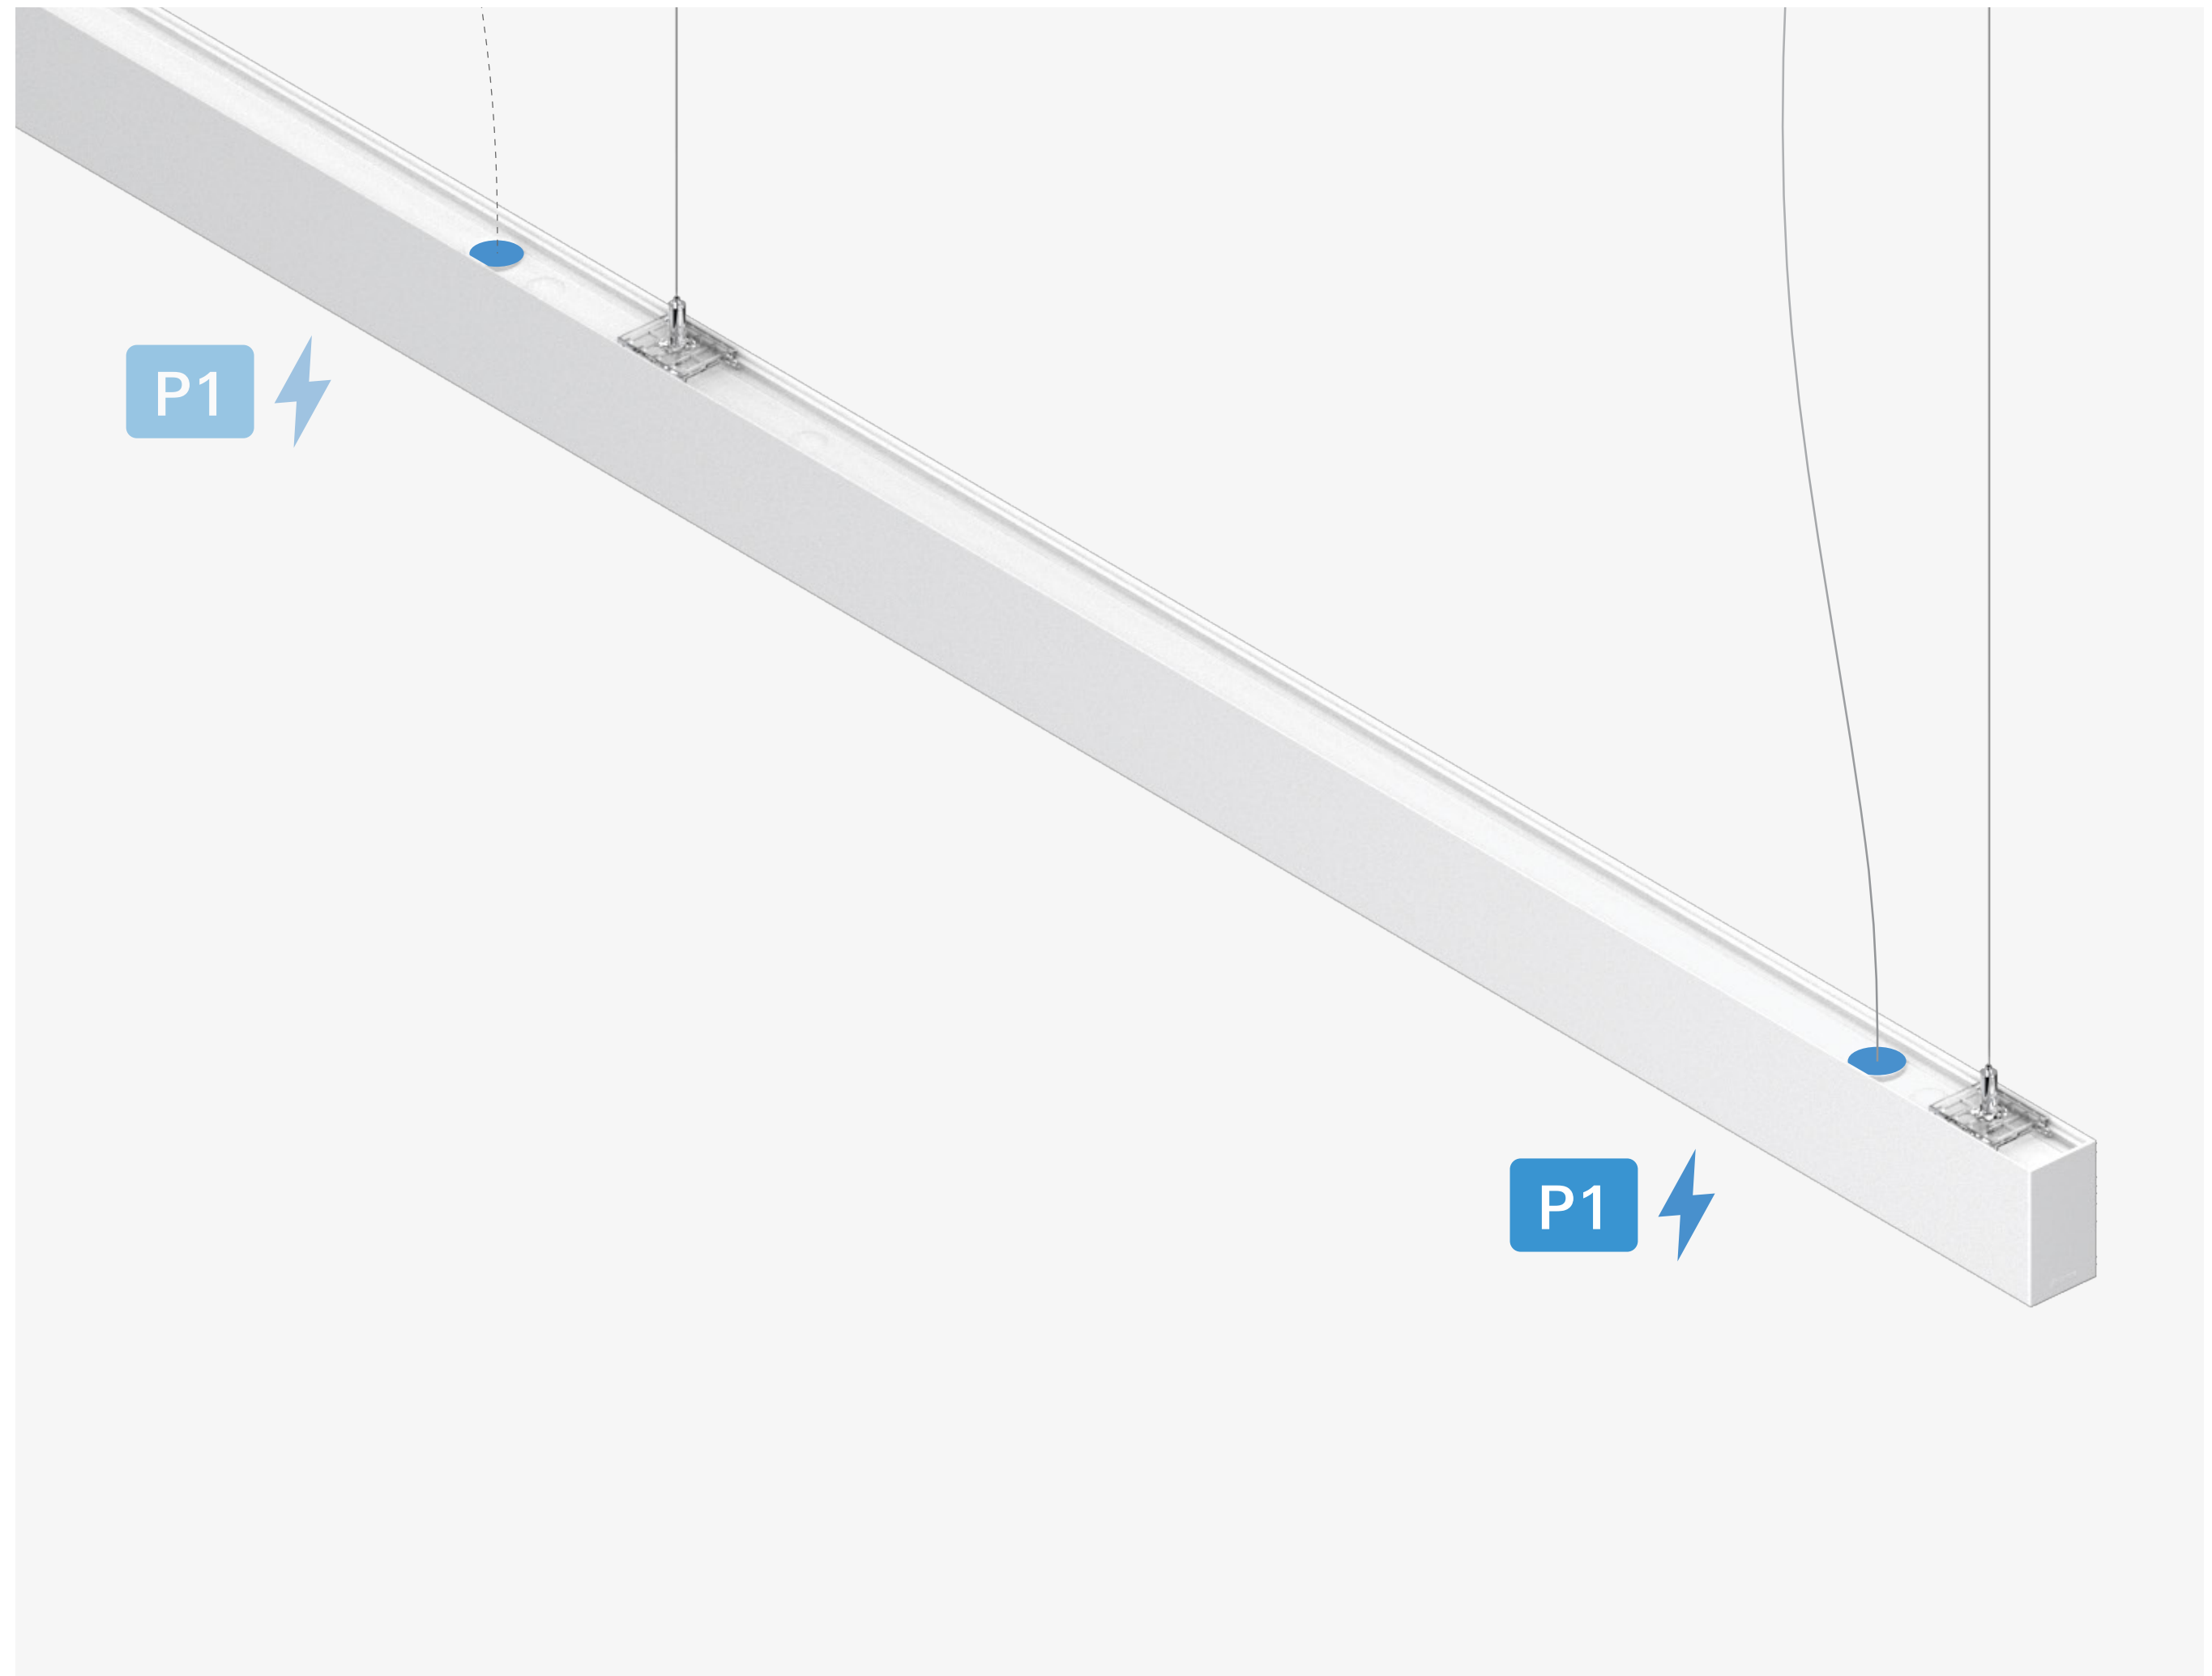

Satin opal polycarbonate diffuser (SOP)

Soft-light prismatic optic (DPR)

Power-in position

By having standard type of modules, you are able to choose the power-in position that suits you best. If necessary, one big system can be reconfigured into more smaller ones with individual power-in points.

Flexible suspension points

The suspension can be moved along the luminaire to ensure optimal mounting on your ceiling. Holder for S and SDI versions is made of transparent polycarbonate and results in no light shadows on the ceiling.