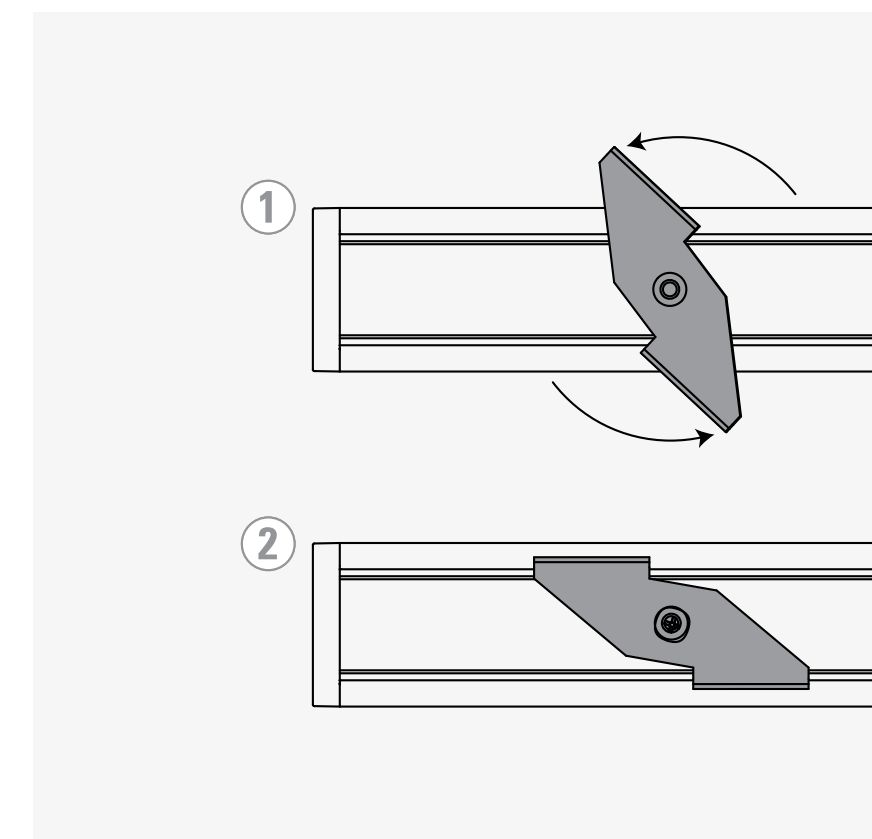

Flexible suspension points

The suspension can be moved along the luminaire to ensure optimal mounting on your ceiling. Holder for S and SDI versions is made of transparent polycarbonate and results in no light shadows on the ceiling.

In case of indirect illumination, suspension points are predefined.

Kalis RI installation

For neutral and pure ceilings Kalis comes in recessed invisible version. The installation of the new trimless Kalis RI provides fast fixture mounting and clean looking illumination with no gap between the profile and ceiling. With the new RI profile the gap is completely filled with plaster.

Kalis RV installation

The installation of Kalis RV is simple and fast. All lines modules are fitted with magnets for fast fixing of led modules and optics with a click. Adjustable mounting bracket guarantee optimum fixing to false ceiling ranging from 11 to 20 mm (7/16" - 3/4") in thickness.