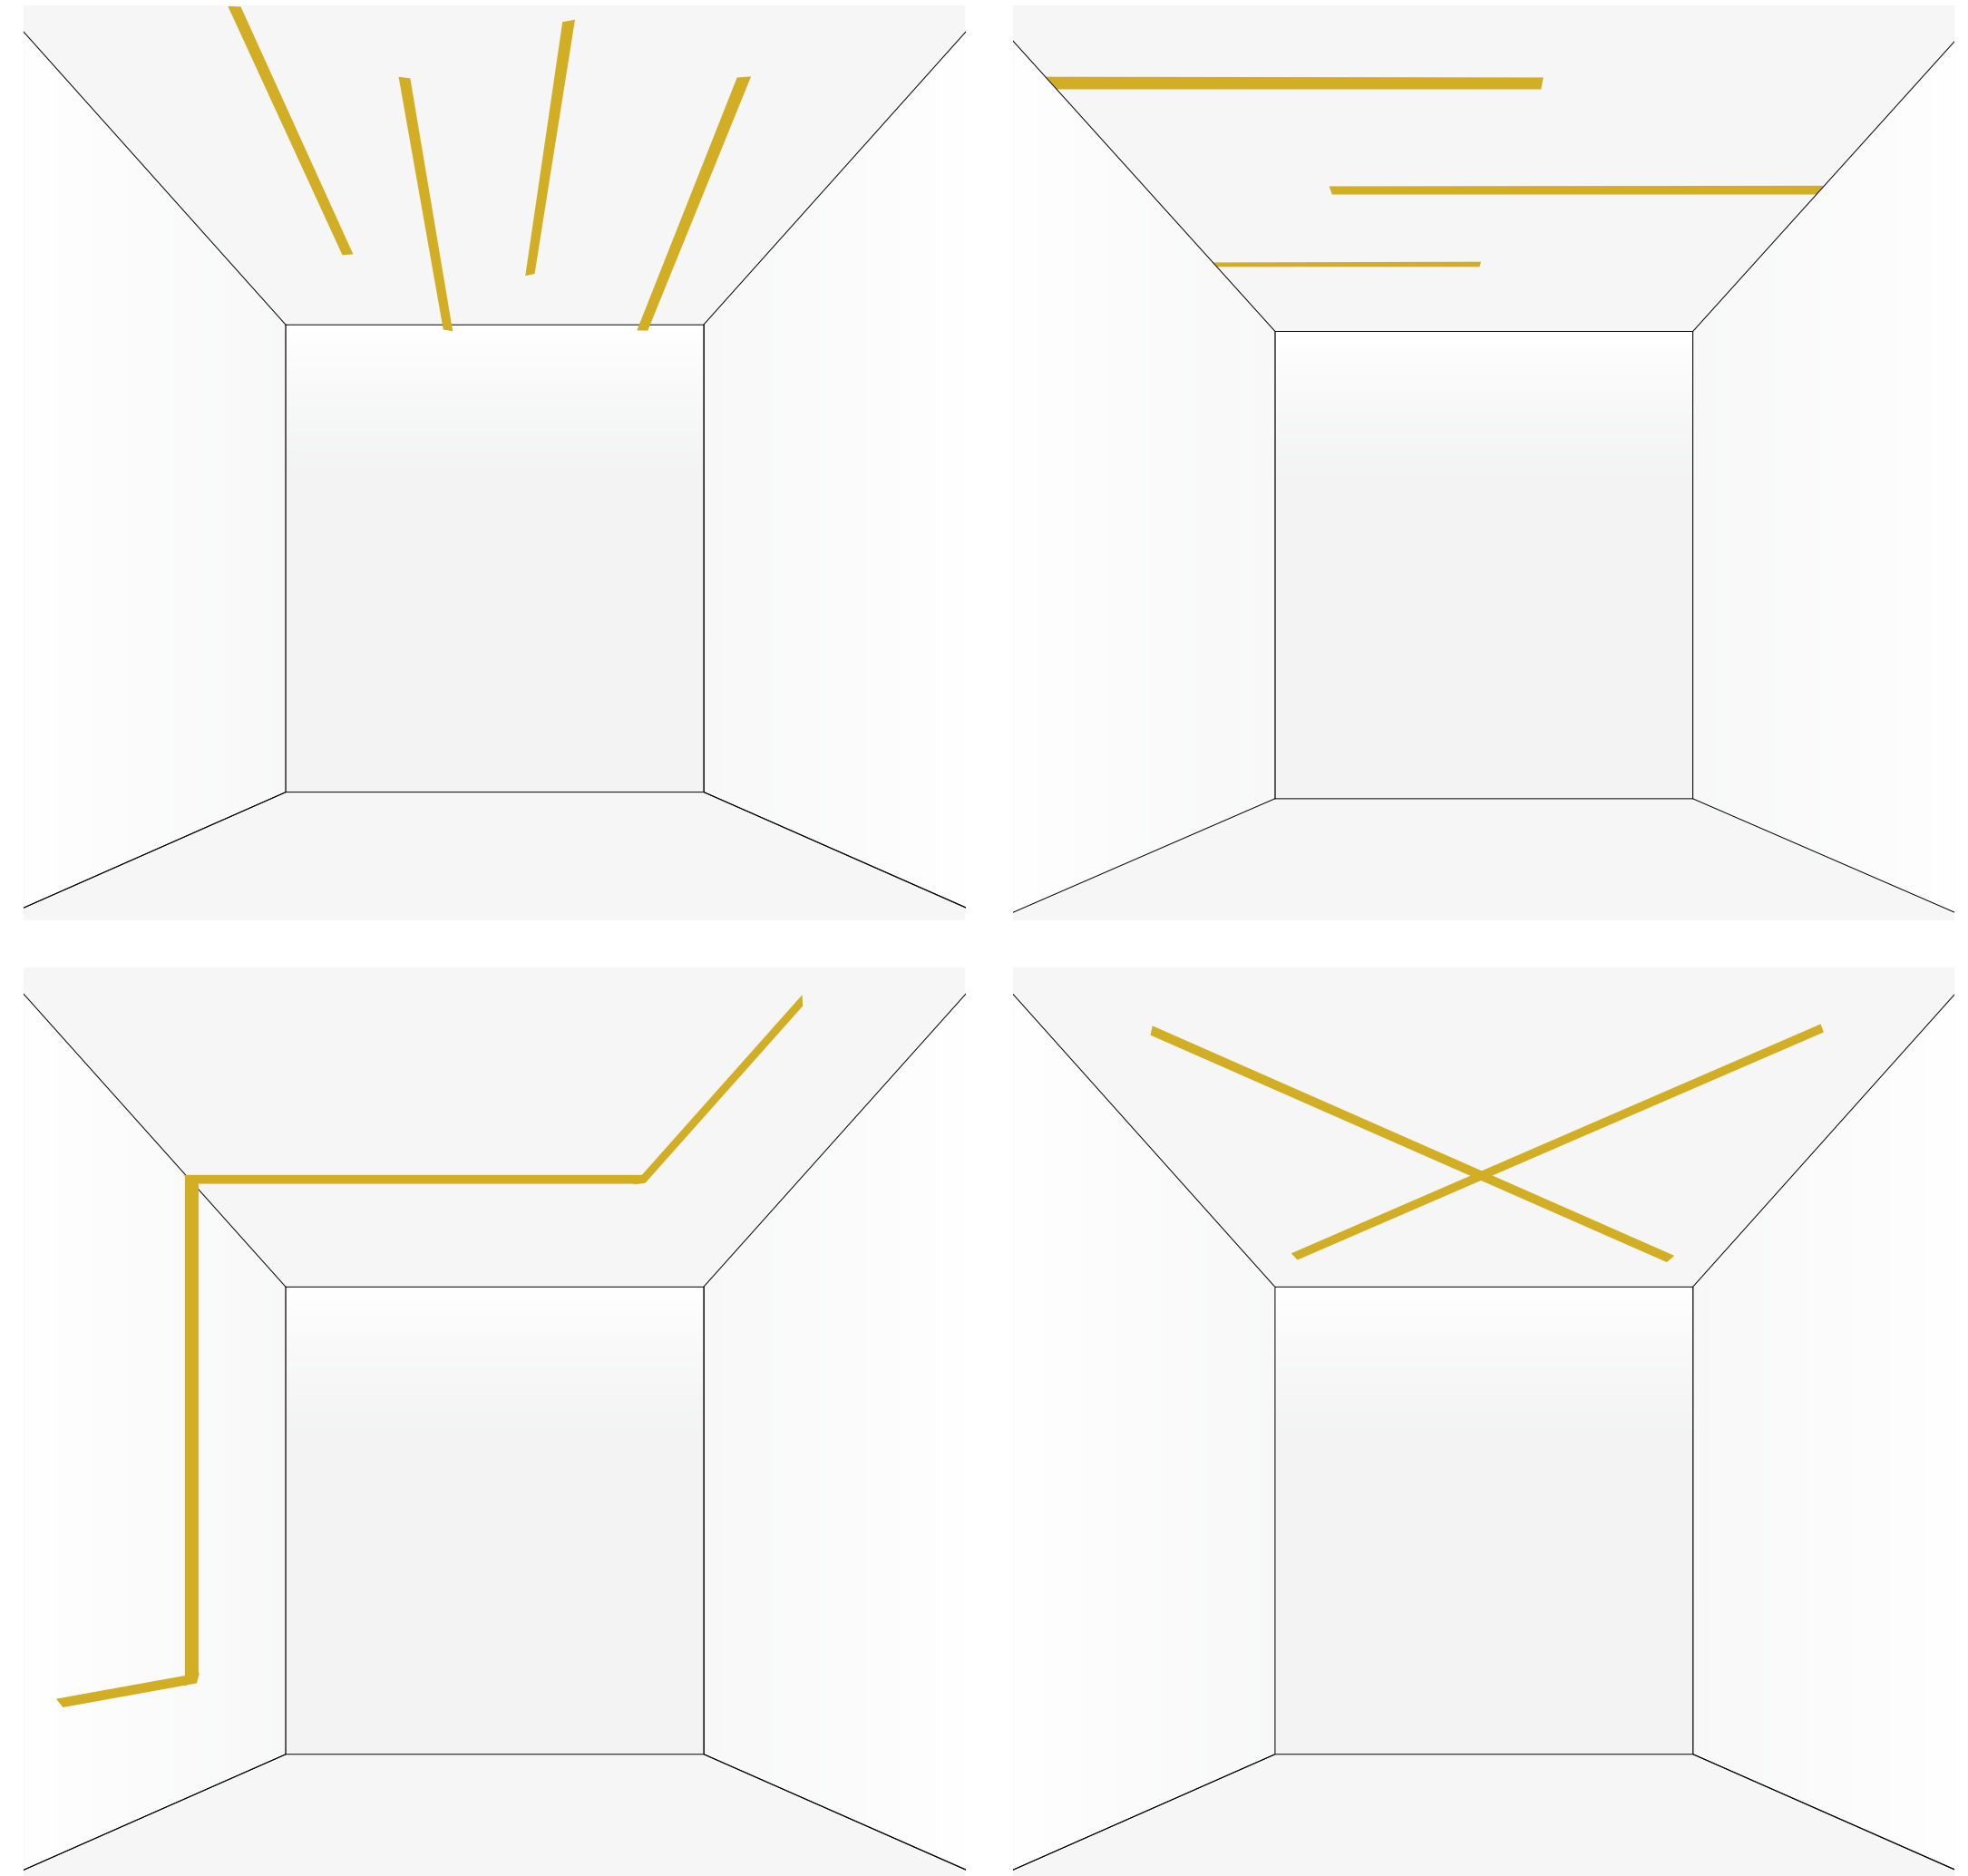

Be creative in compositions

Get inspired and draw your light as big and as bold as you want. Integrate it in the space and give your visitors a reason to look up.