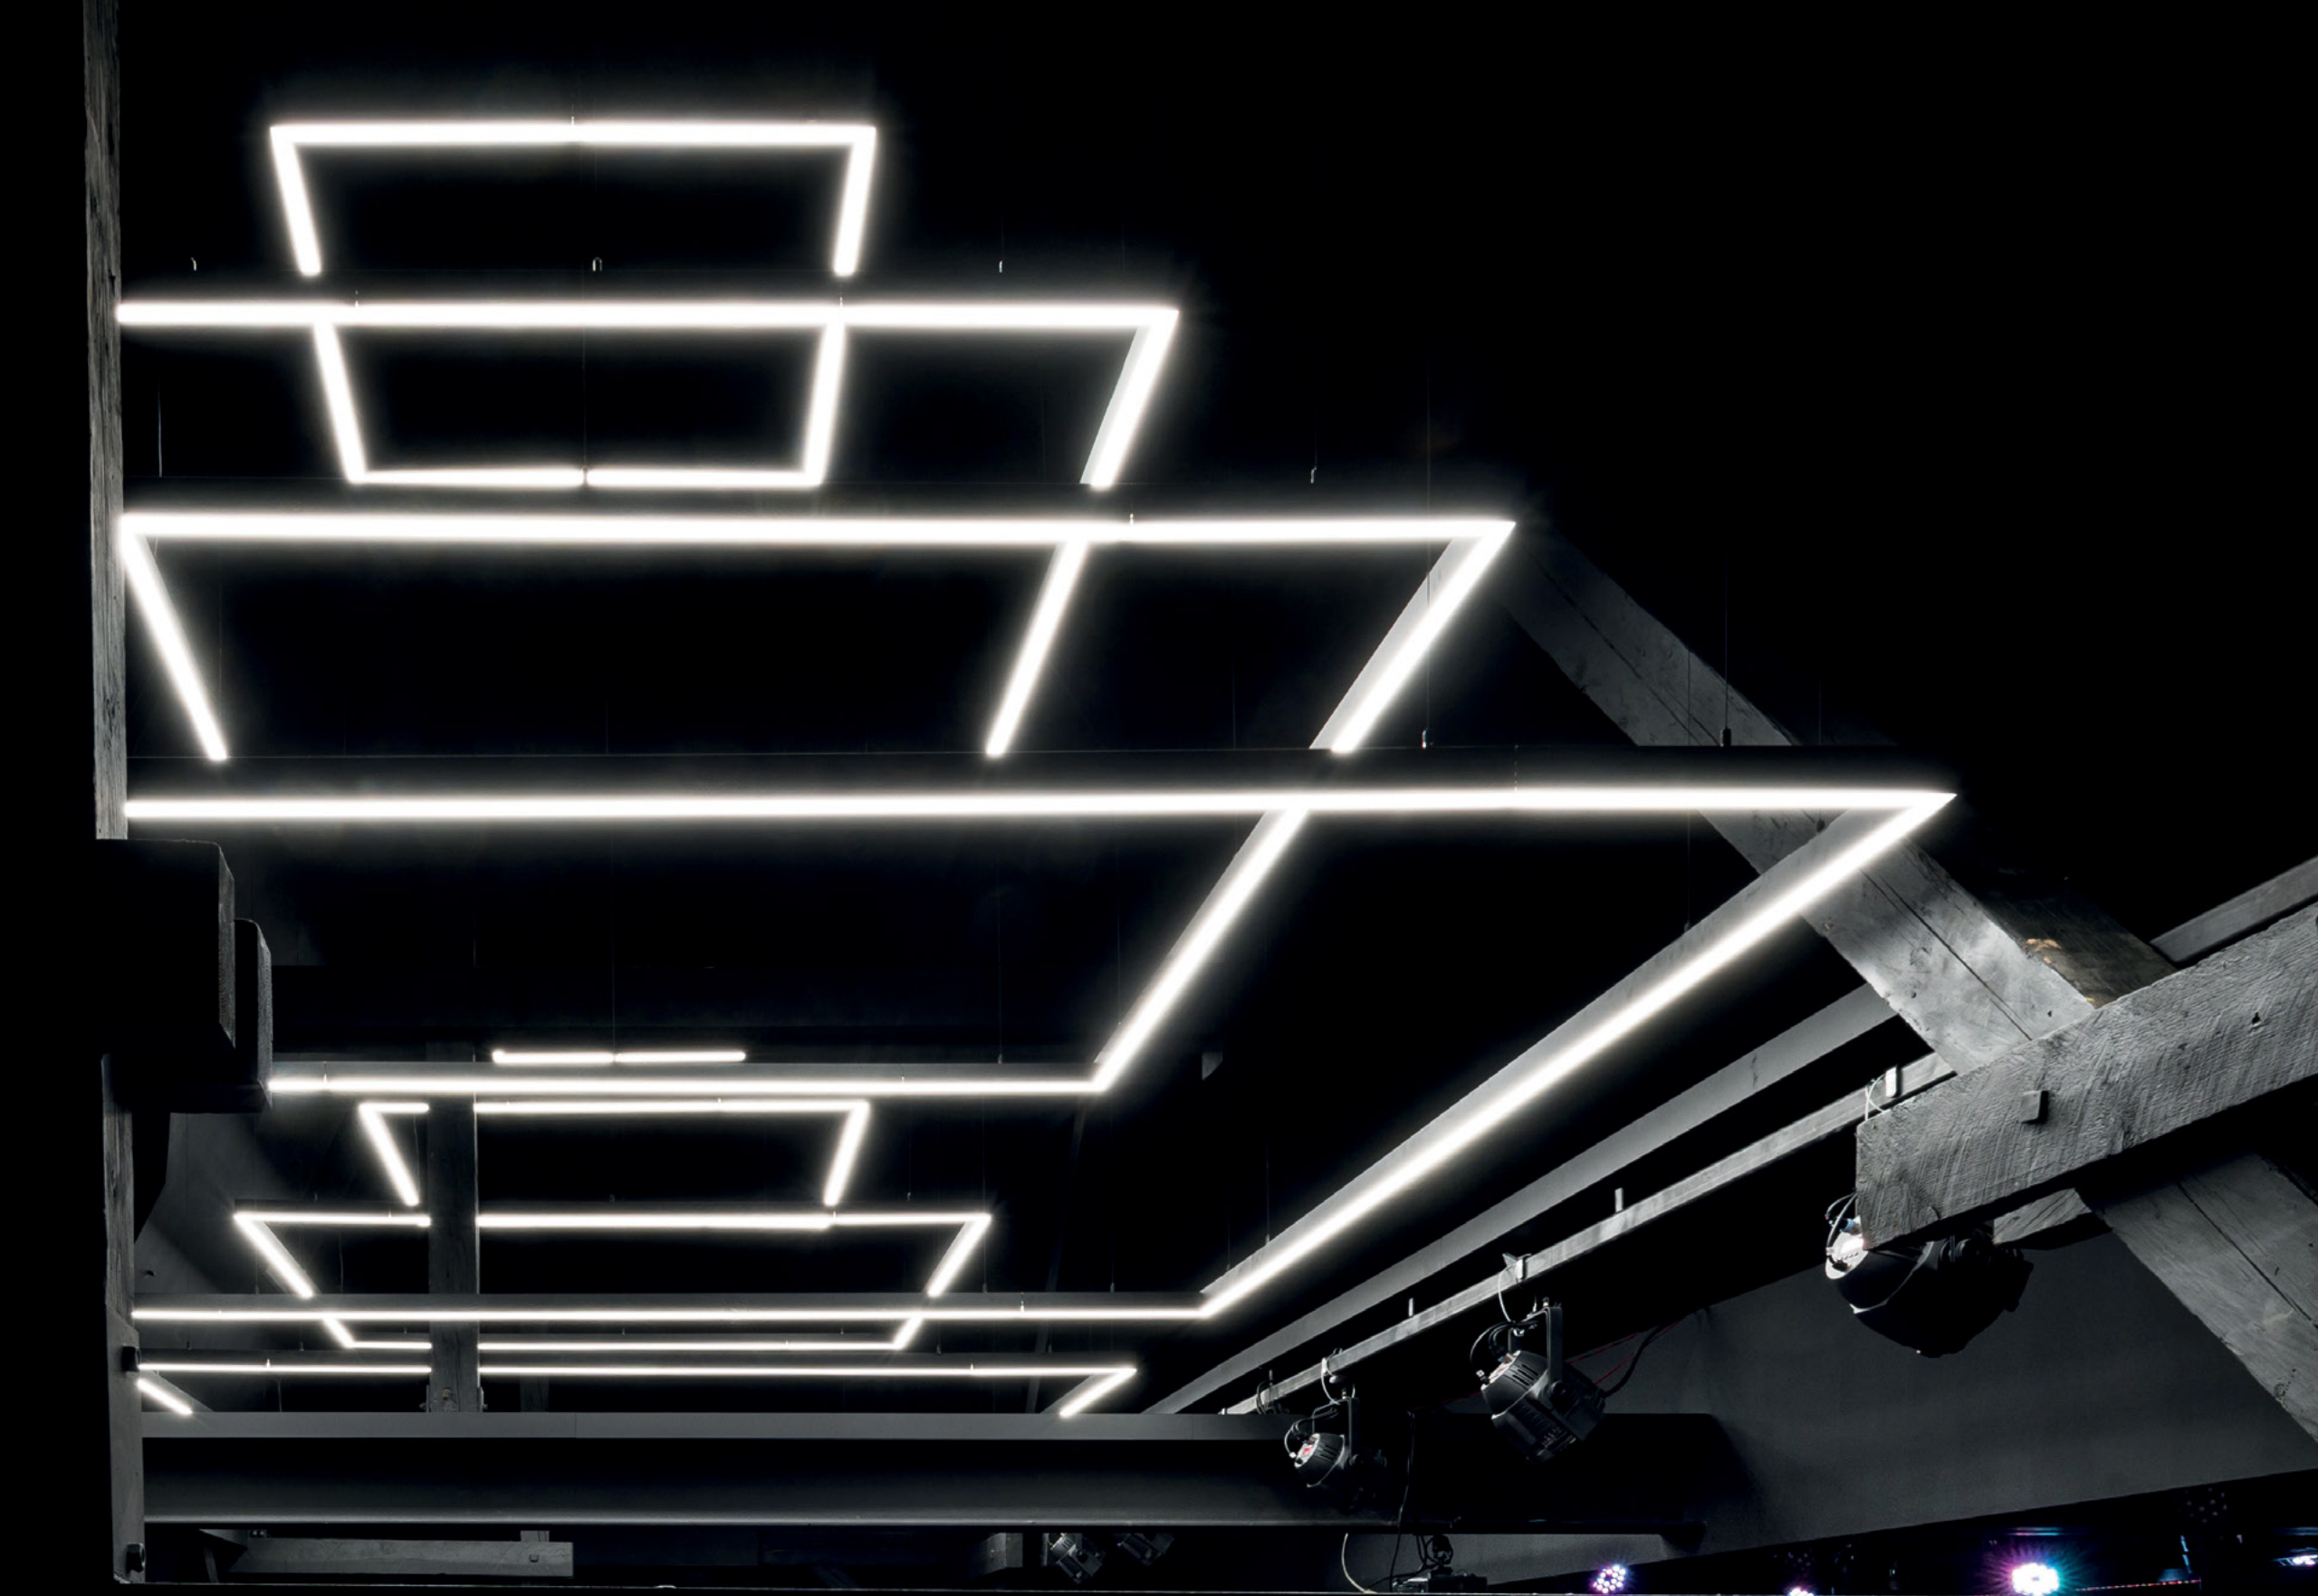

Beo Shopping center, Belgrade, Serbia / Architecture: Chapman Taylor / Interior design: TT Design / Lighting Design: Carla Wilkins, Lichtvision / Photography: Miloš Martinović

Poljane Theatre, Ljubljana, Slovenia / Architecture: Kosi in Partnerji / Lighting design: Svetlarna / Photography: Janez Marolt