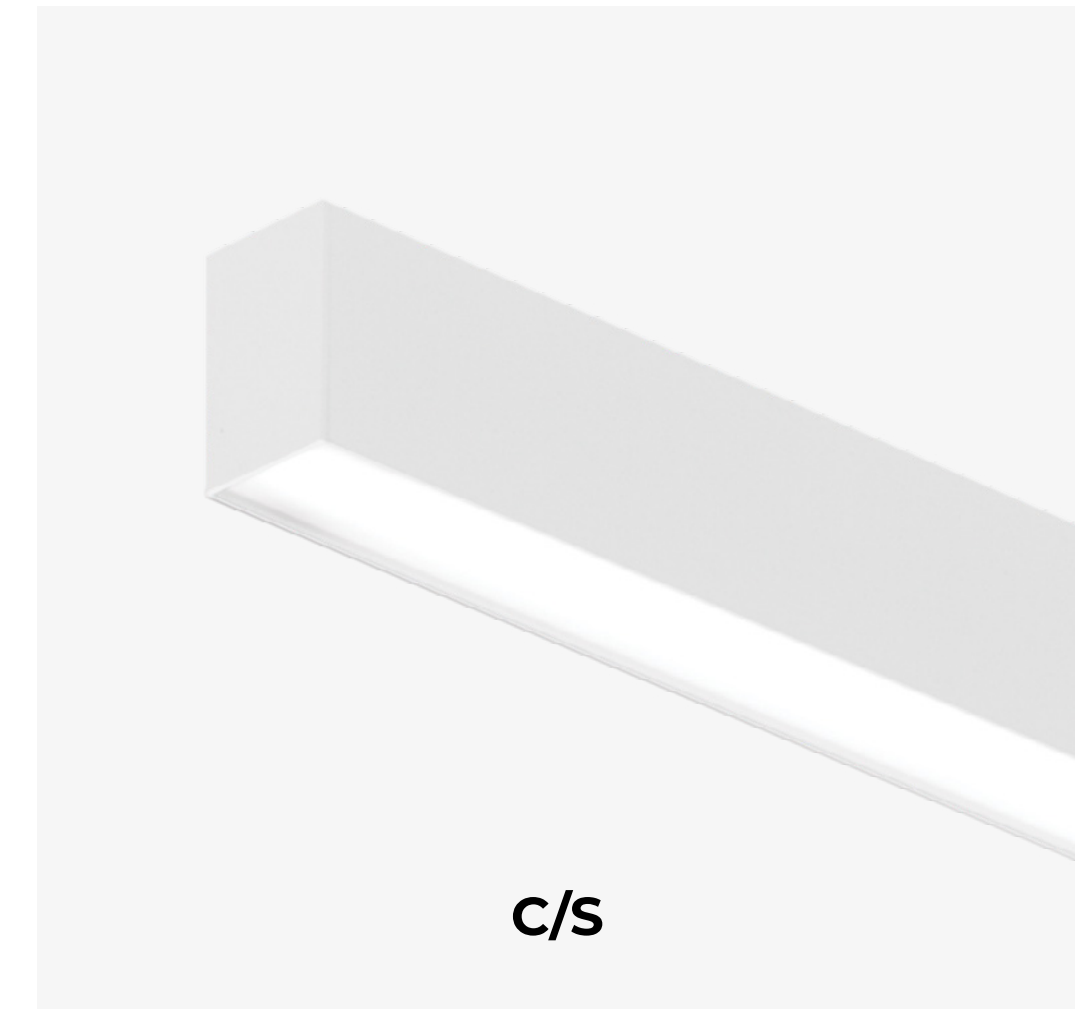

Product range

LUMINAIRE LUMINOUS FLUX:

980 - 5300 lm/m

MODULE LENGTH:

565 - 3085 mm

MODULE TYPE:

Single, Linear, Corner

DRIVER:

Casambi, DALI, FO