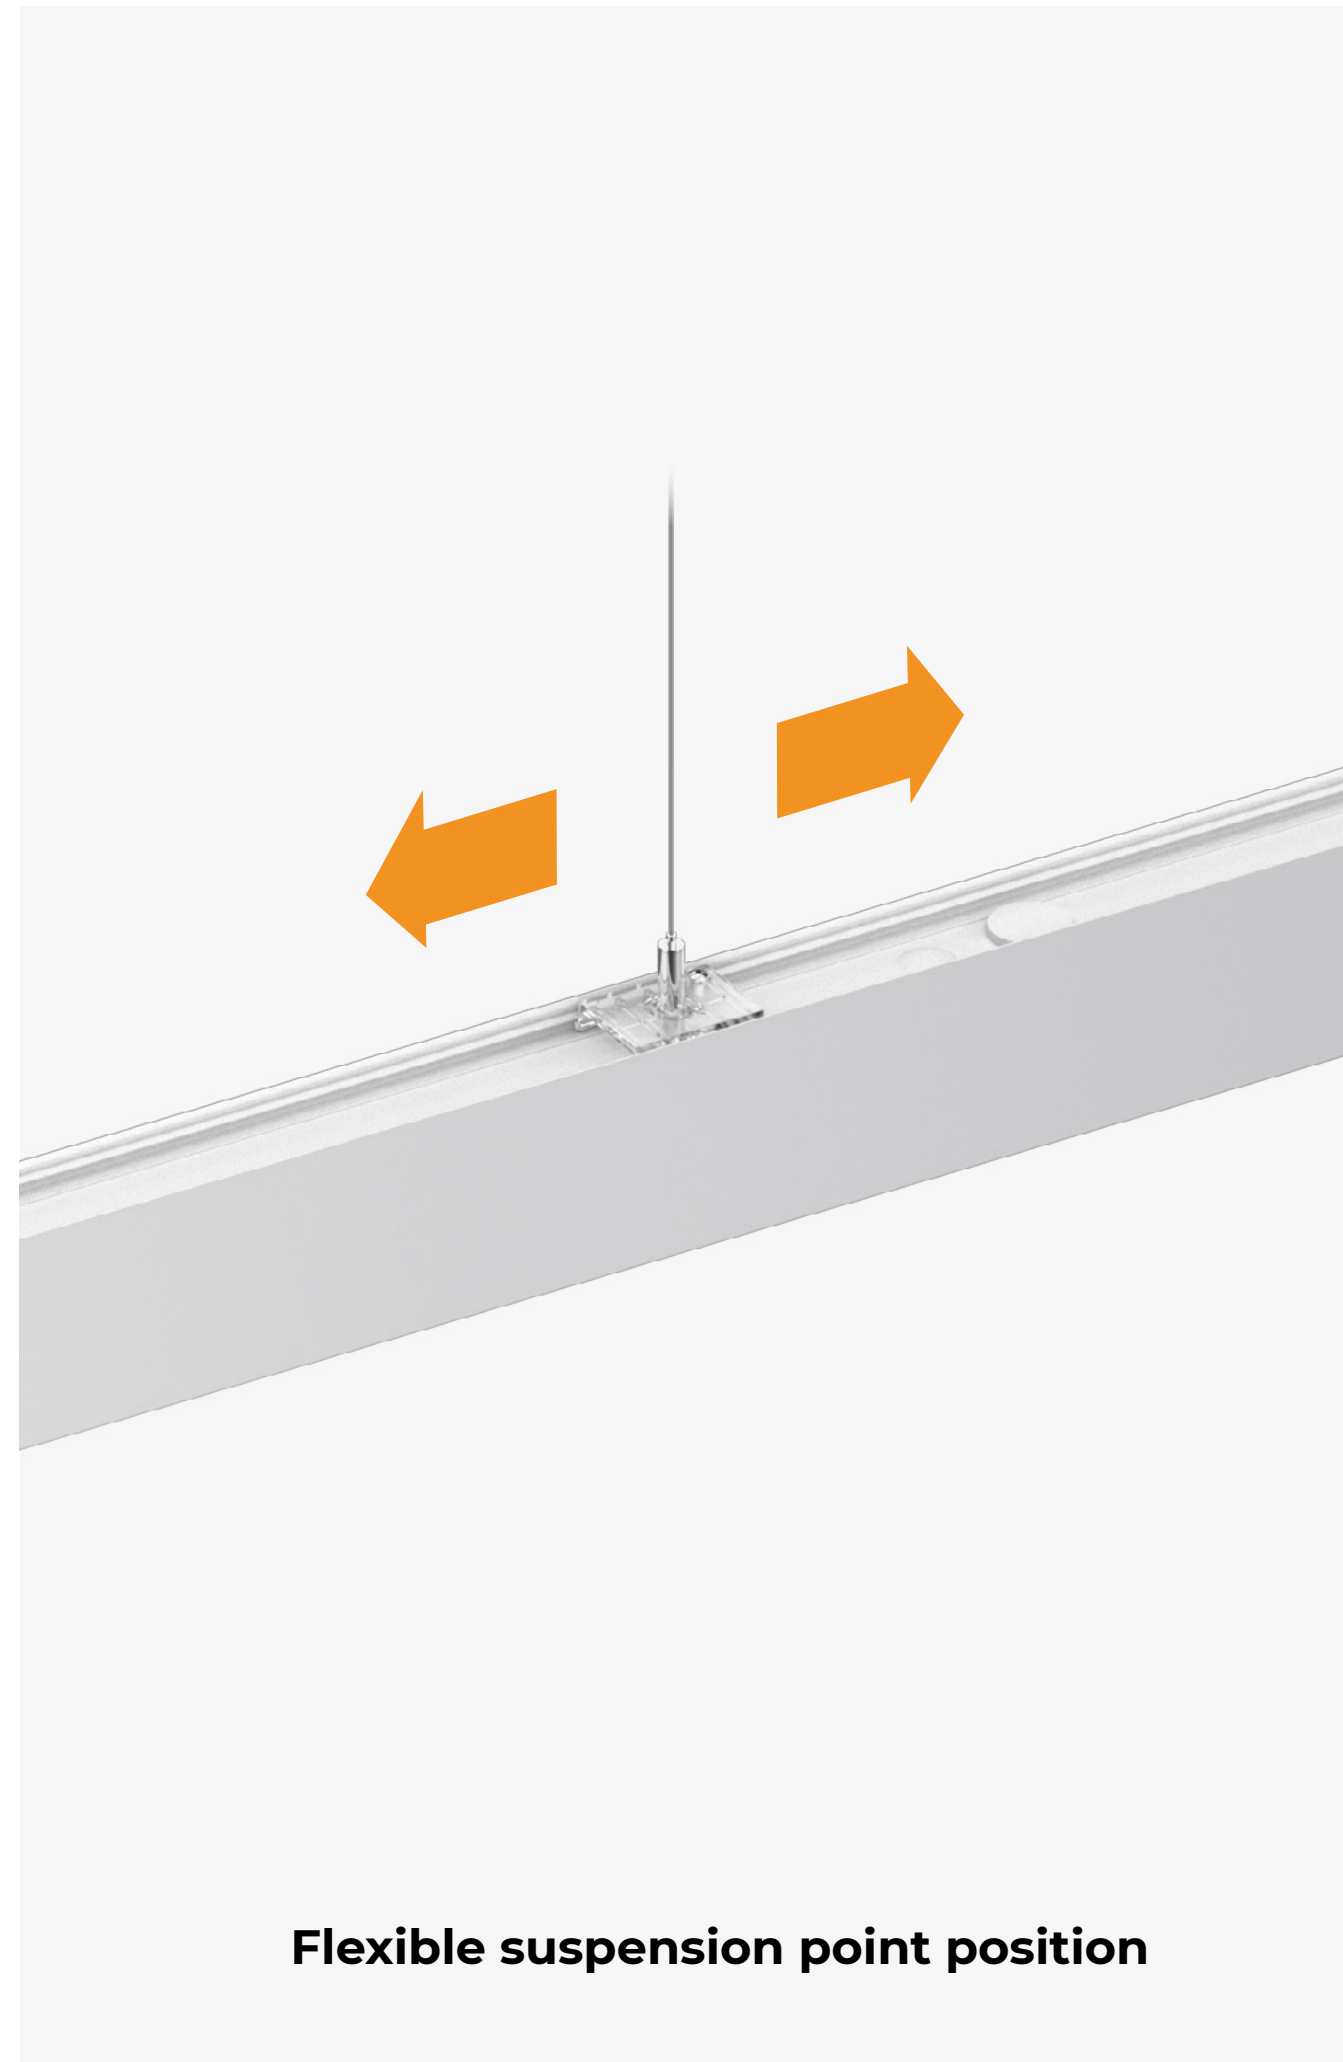

Satin opal polycarbonate diffuser (SOP)

Soft-light prismatic optic (DPR)

Power-in position

By having standard type of modules, you are able to choose the power-in position that suits you best. If necessary, one big system can be reconfigured into more smaller ones with individual power-in points.

Flexible suspension points

The suspension can be moved along the luminaire to ensure optimal mounting on your ceiling. Holder for S and SDI versions is made of transparent polycarbonate and results in no light shadows on the ceiling.

In case of indirect illumination, suspension points are predefined.

Kalis RI installation

For neutral and pure ceilings Kalis comes in recessed invisible version. The installation of the new trimless Kalis RI provides fast fixture mounting and clean looking illumination with no gap between the profile and ceiling. With the new RI profile the gap is completely filled with plaster.