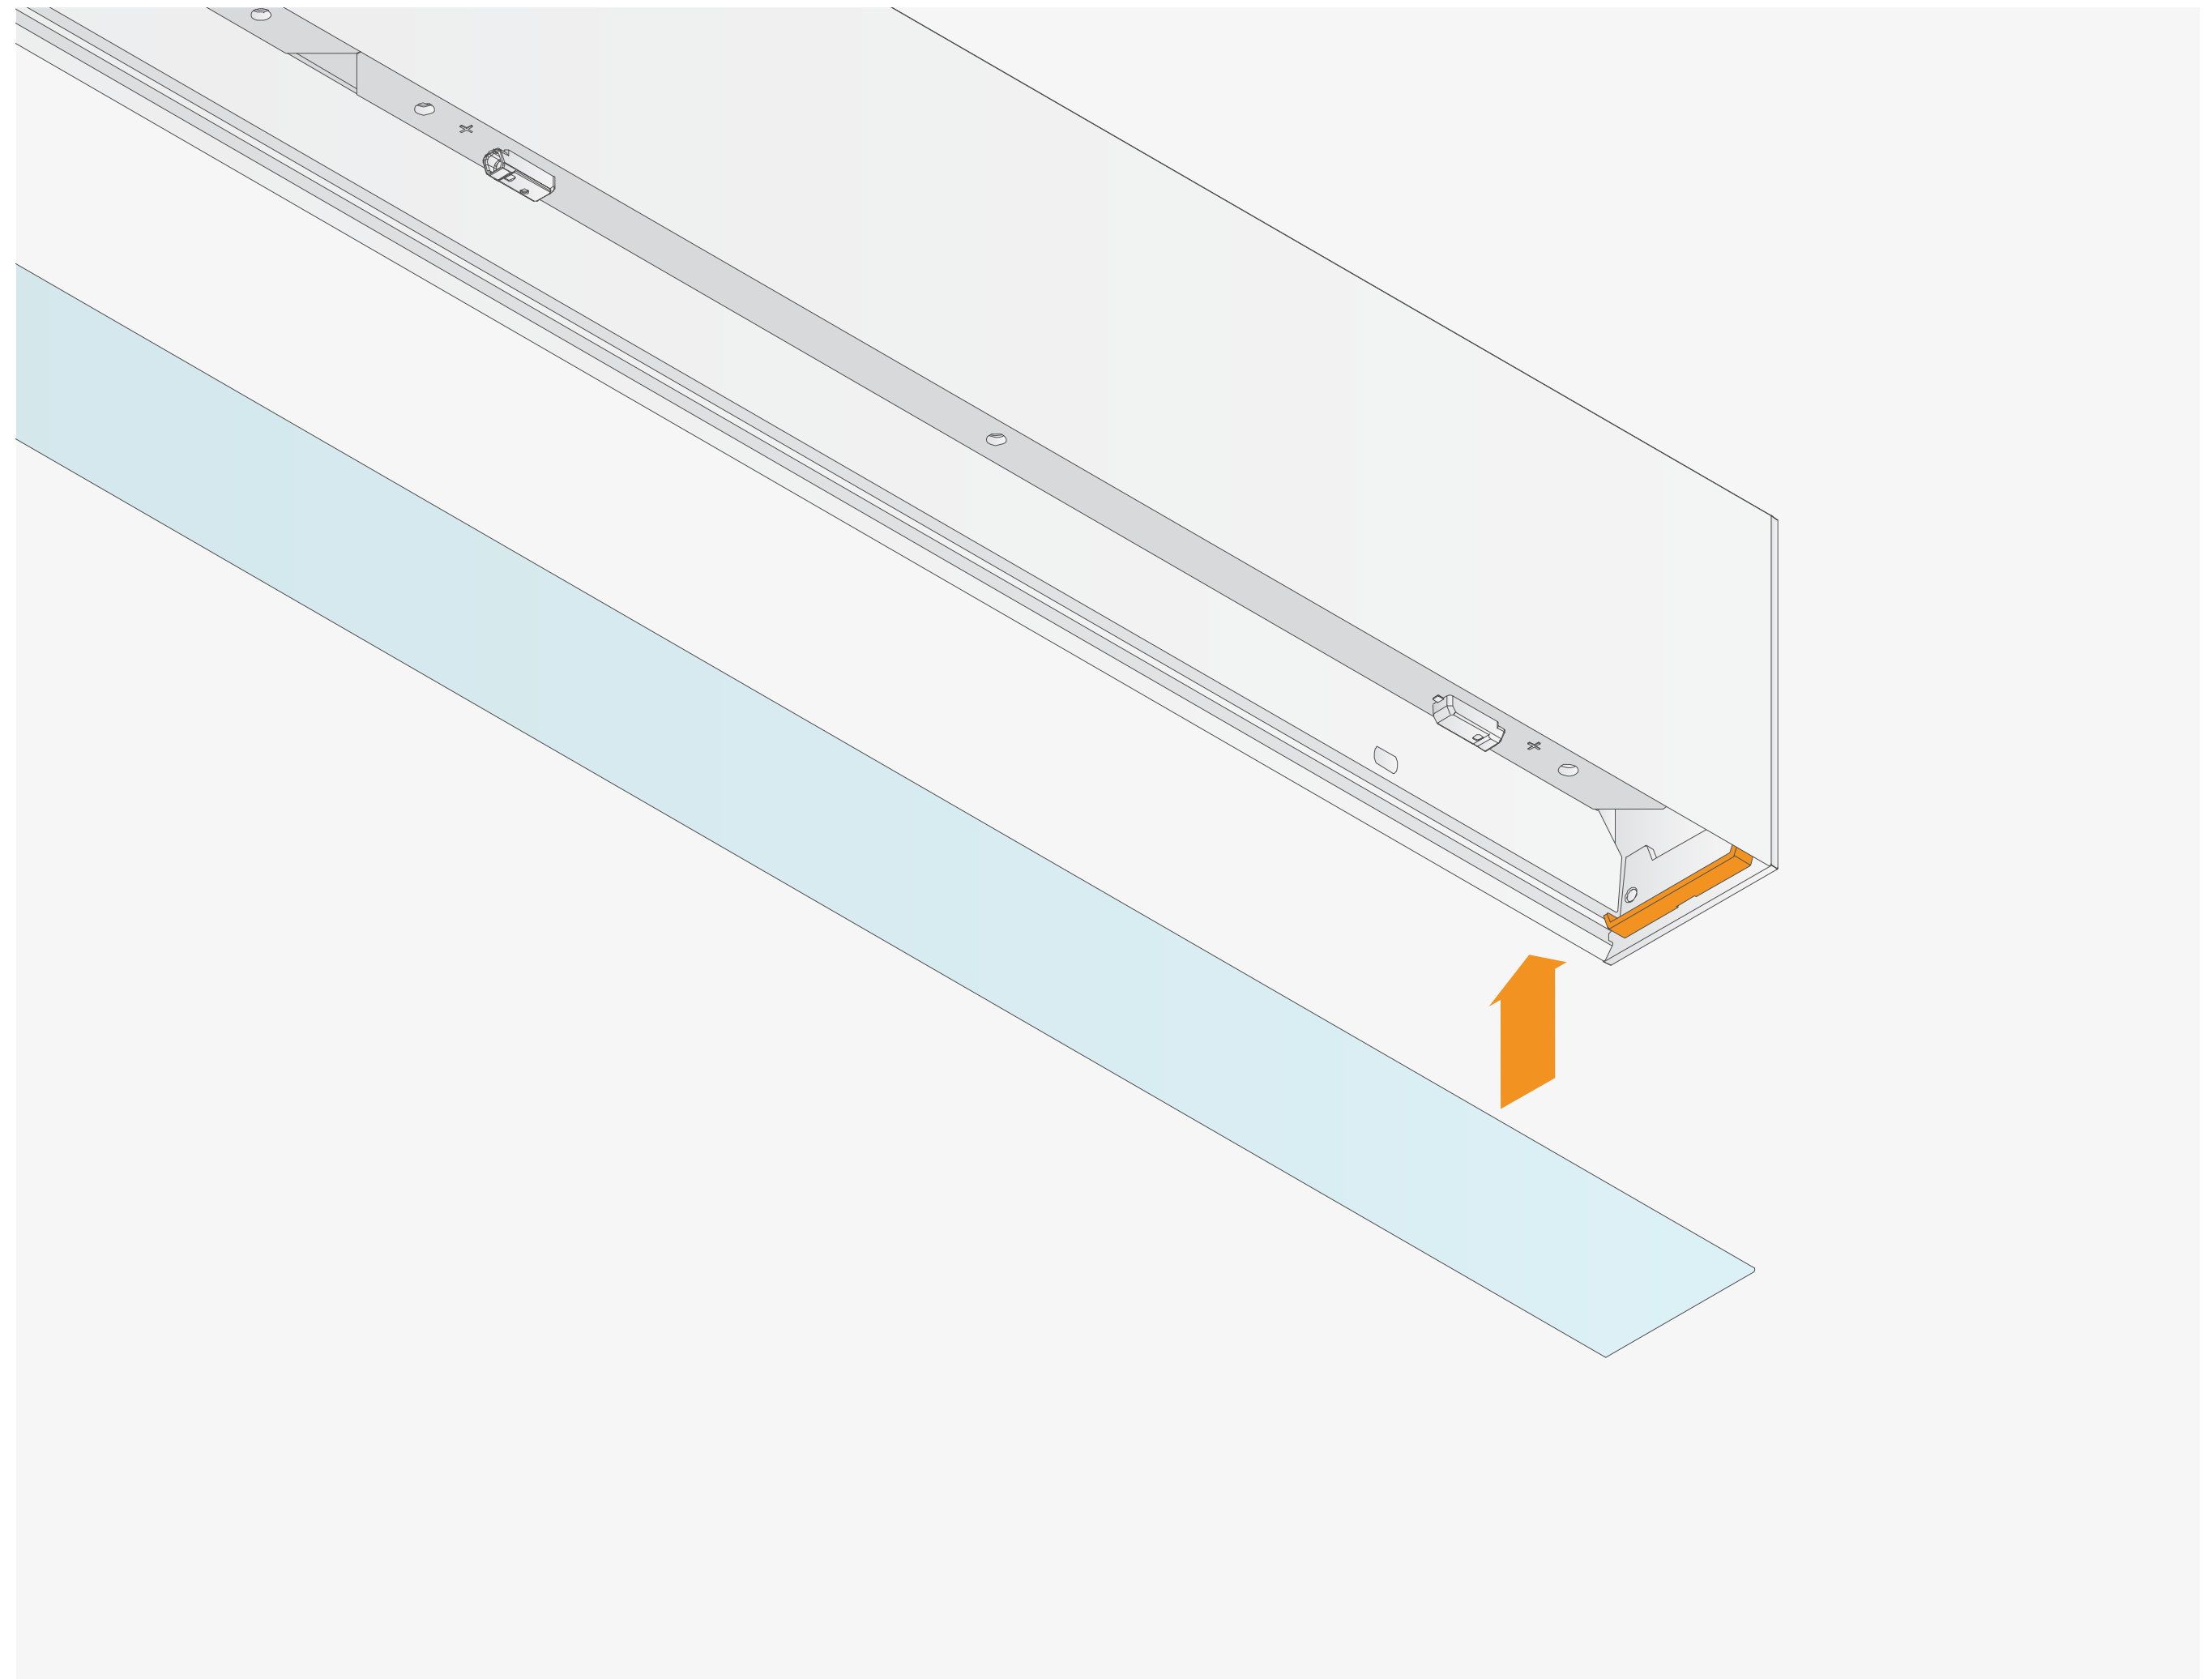

OPEN INTRA CONSTRUCTOR

1. PLACE
DIGITAL TOOLS

Perfect joints, no light gaps

With an innovative twist and lock joint element the assembly between two modules is now quick and easy and the profiles are strongly connected with no risk of bending. The light has absolutely no possibilities to escape.

And that's why we call it NLG - No Light Gap.

Perfect joints, no light gaps

End cap eliminates gaps which occur with the expansion of the material when its warmed, prevents light from leaking and insects entering the luminaire.

Flexible suspension points

The suspension can be moved along the luminaire to ensure optimal mounting on your ceiling. Holder for S and SDI versions is made of transparent polycarbonate and results in no light shadows on the ceiling.