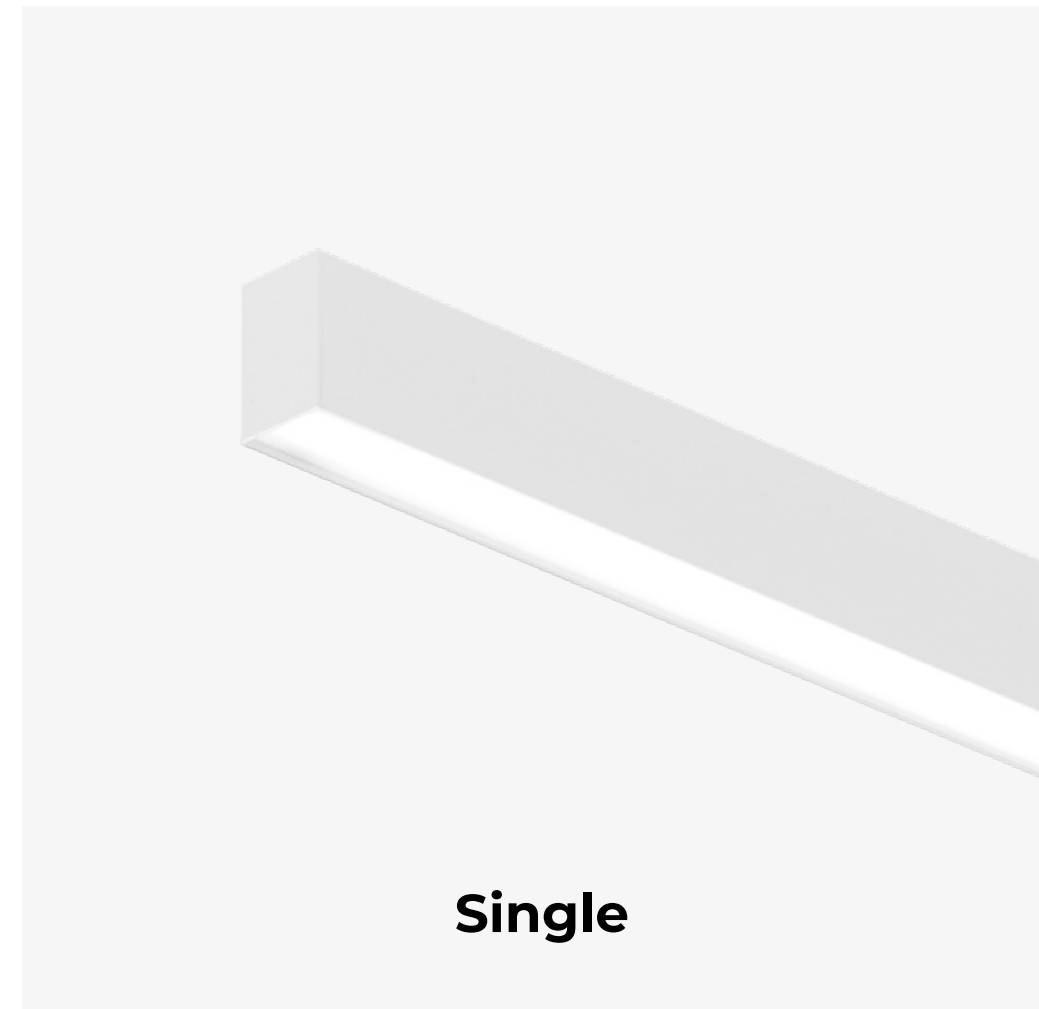

Module types

Create your perfect light selecting from a variety of light modules and construct them however you want!