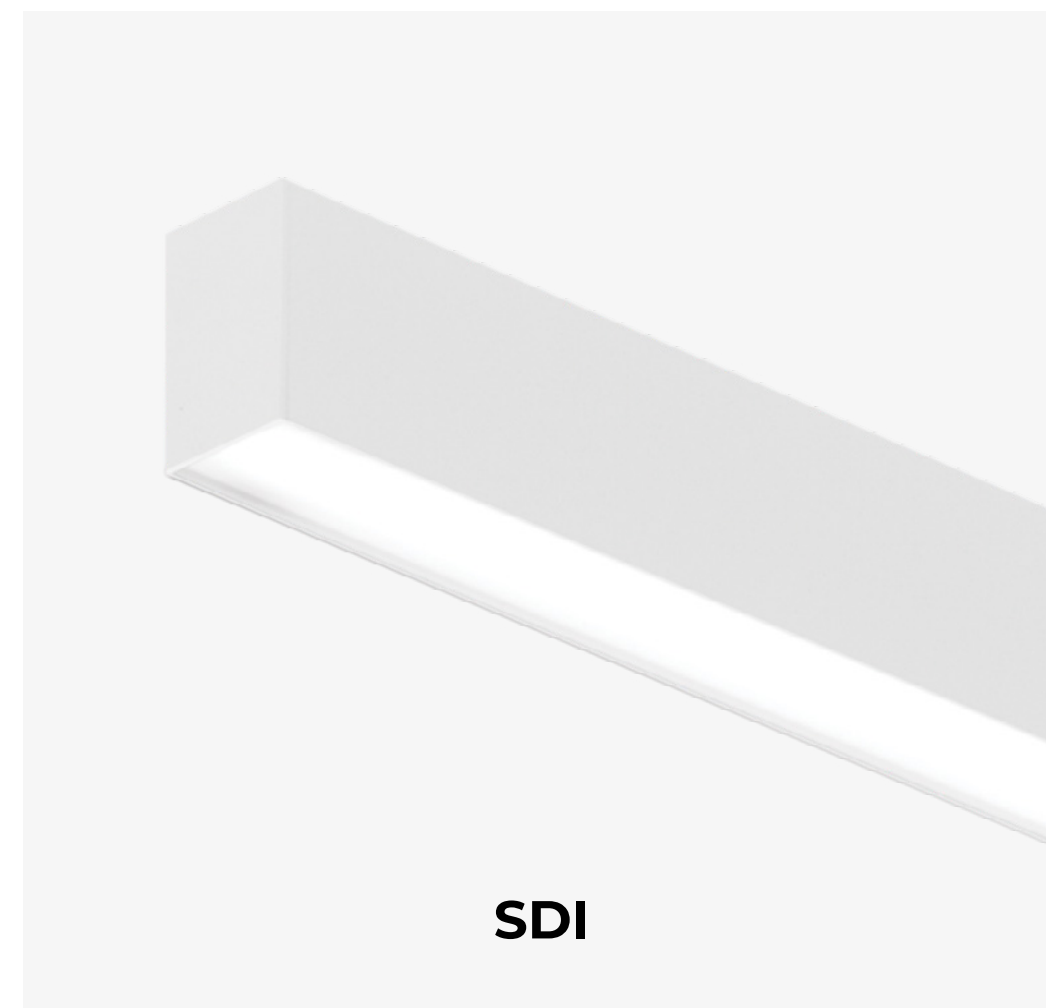

Product range

LUMINAIRE LUMINOUS FLUX:

980 - 5300 lm/m

MODULE LENGTH:

565 - 3085 mm

MODULE TYPE:

Single, Linear, Corner

DRIVER:

Casambi, DALI, FO