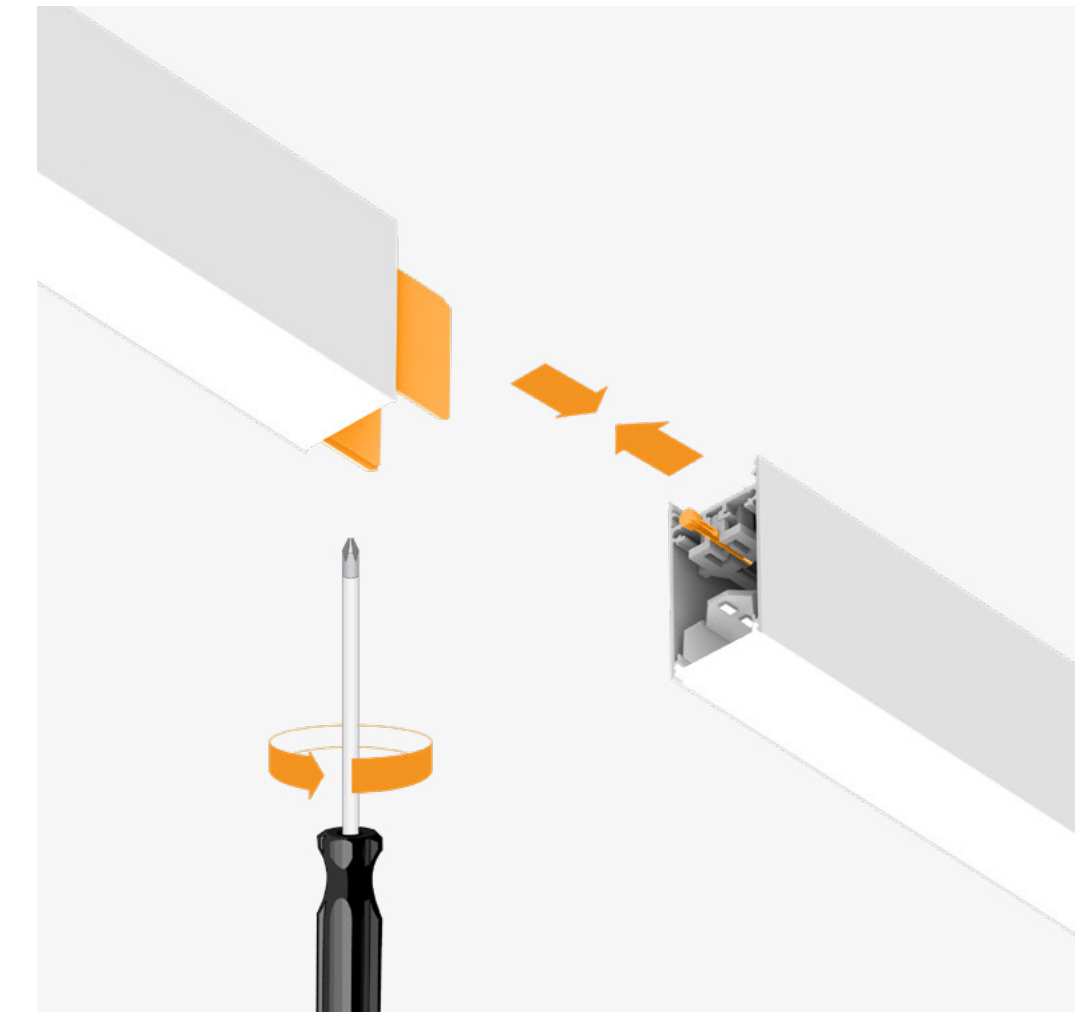

Easy to choose.
Easy to love.