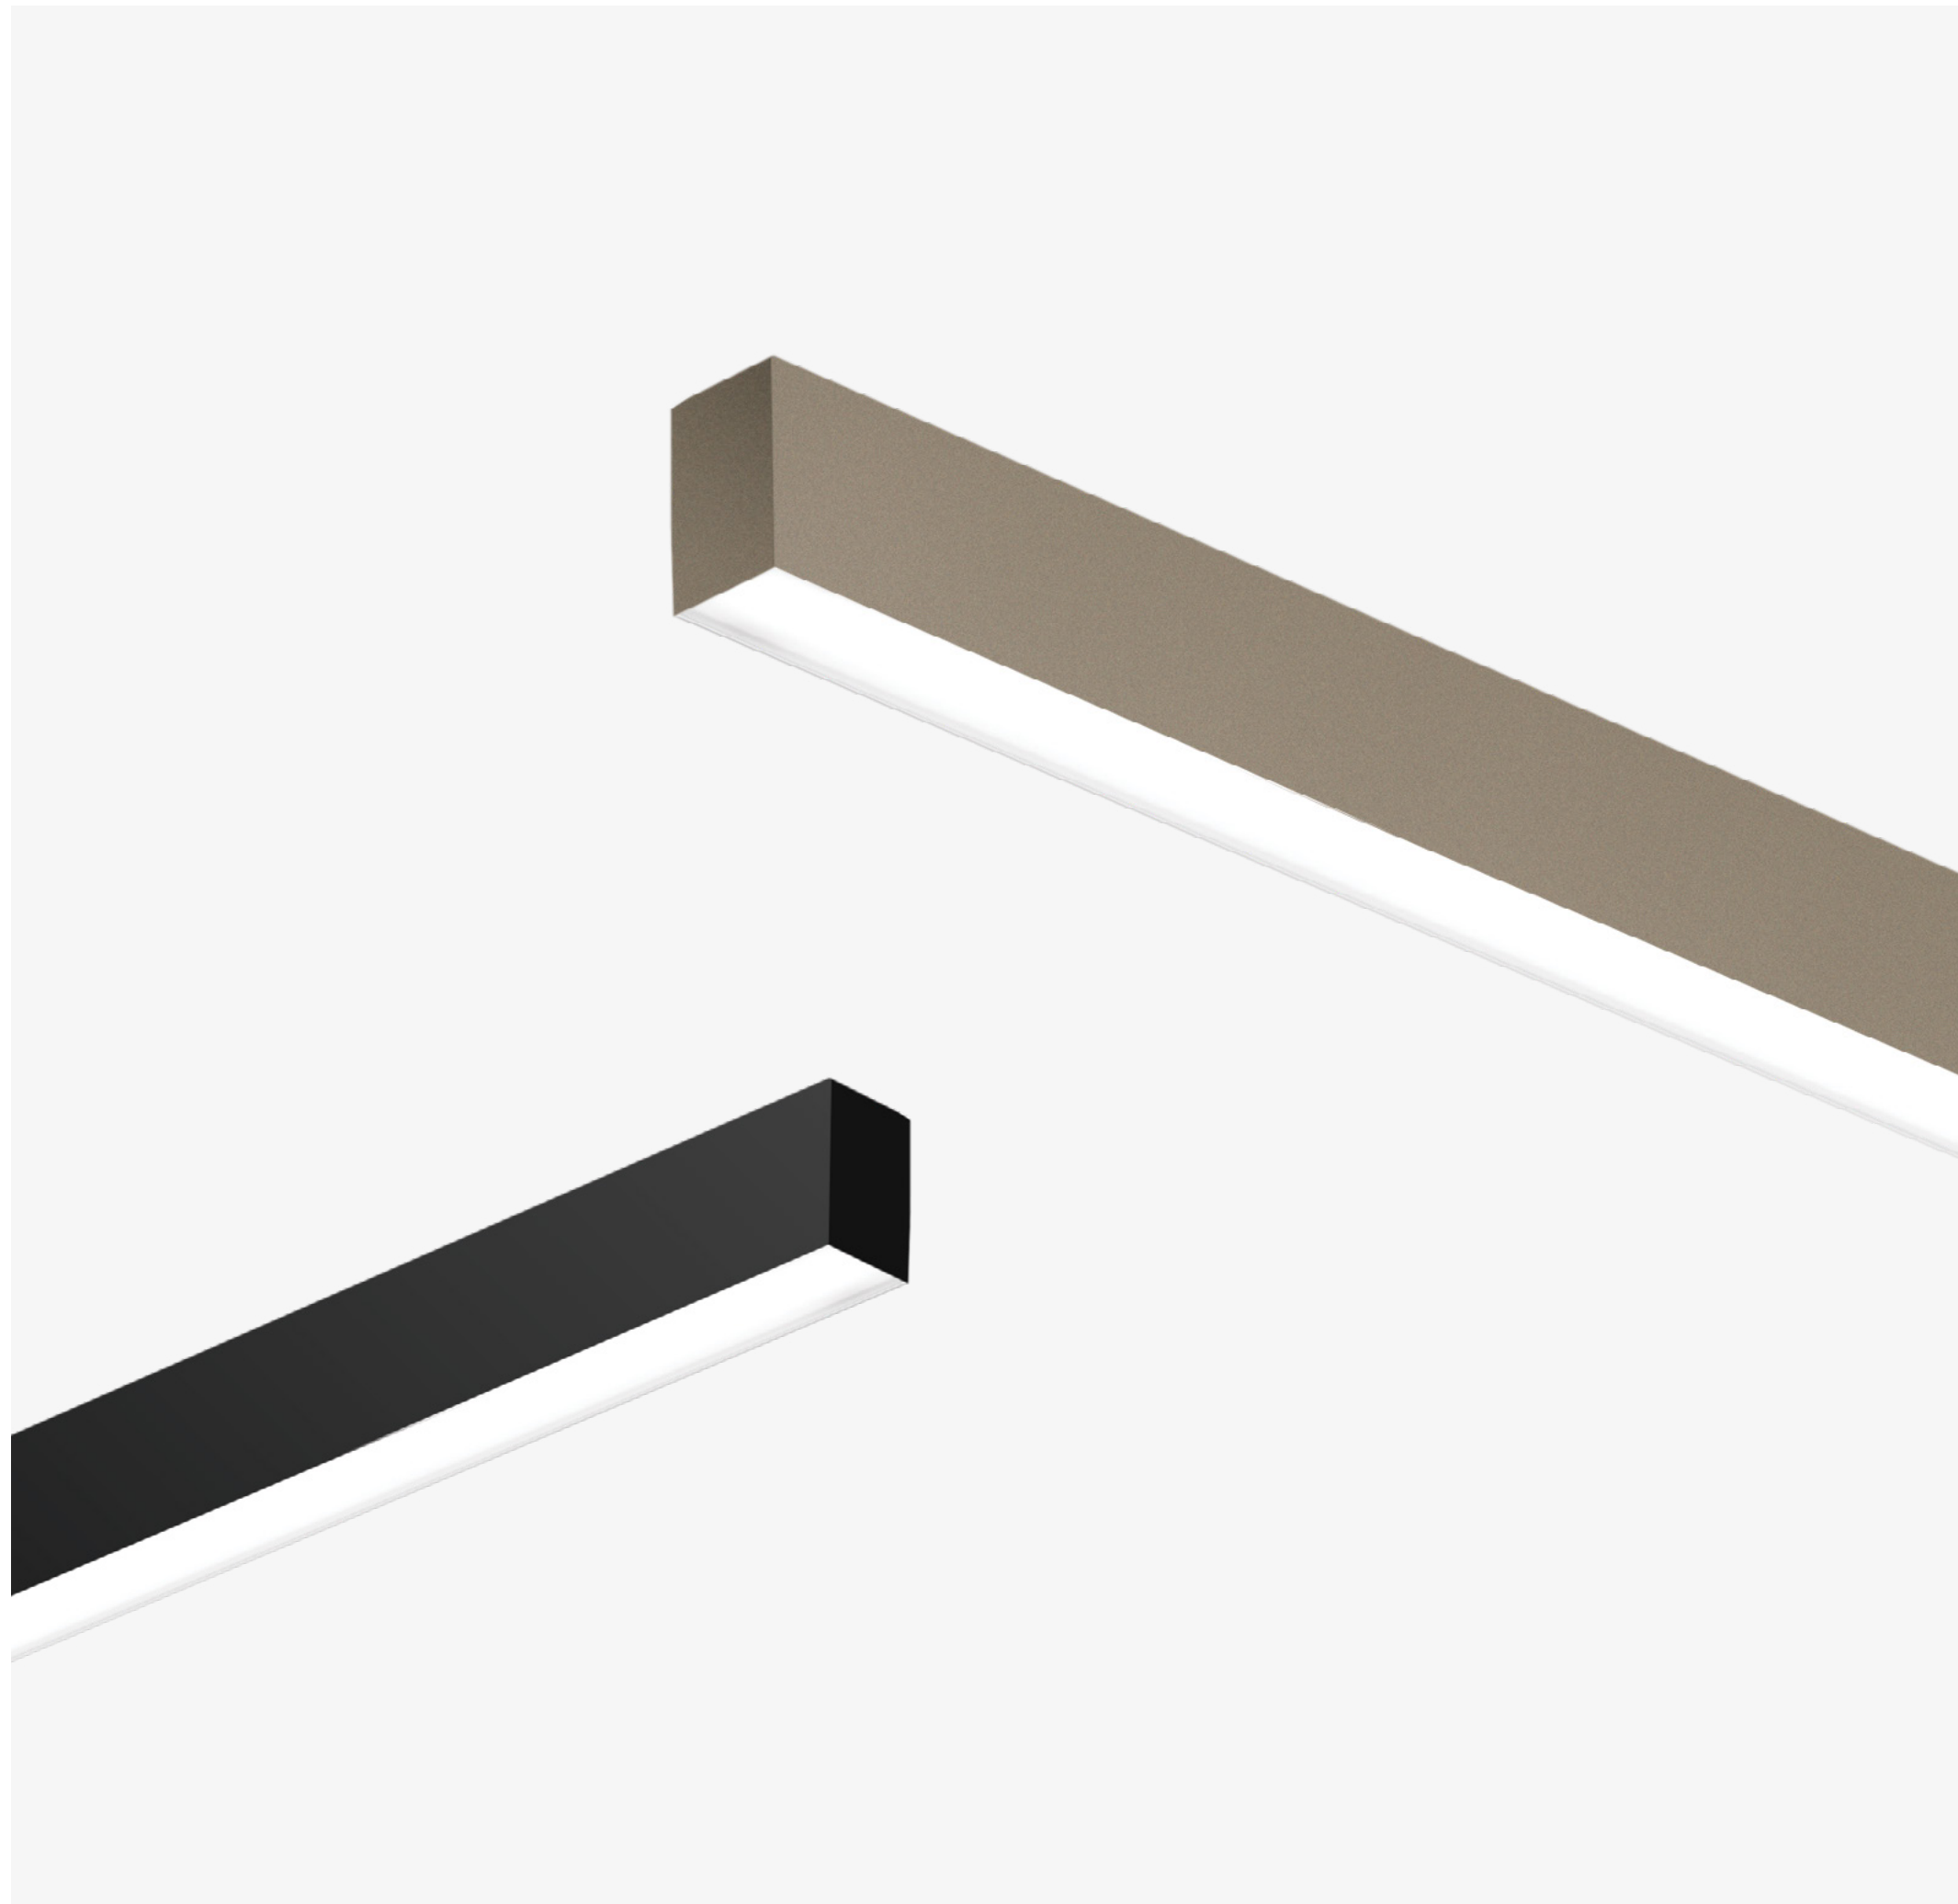

Easy to choose.
Easy to love.

Absolutely
universal