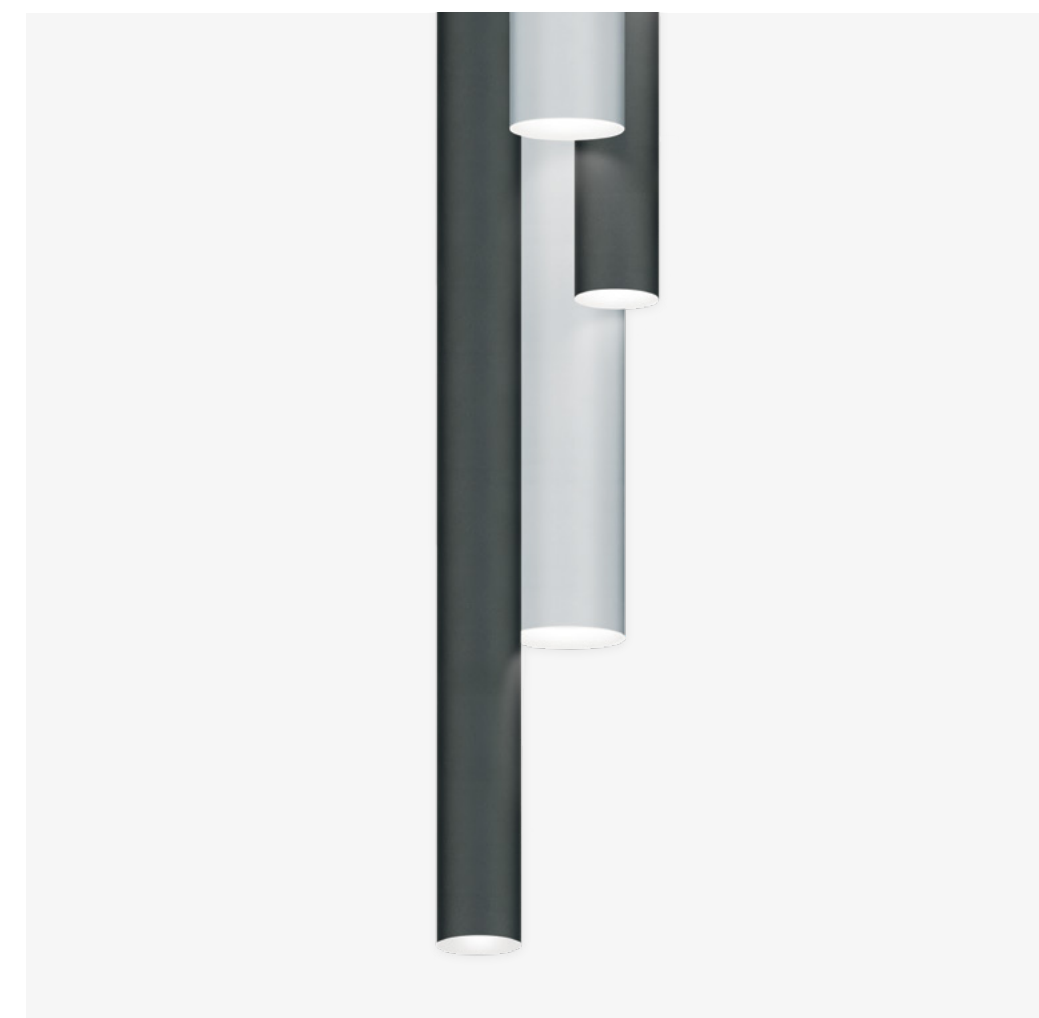

# Every space should have something intriguing and thus precious.

Pipes Tube is meant to enhance the space. As a strong decorative element, it draws attention. Still, its form is simple enough to blend in with the surroundings.

# Black or white funnel?

You can choose a white or black funnel colour on the Pipes Tube S 100 version. Black funnel will reduce the glare.

# Cluster

You should go for Pipes Cluster S, when you need a decorative element in the space. When you need something that makes people say 'Wow, that looks nice!'.

Vertical  
accent

Enhance  
your  
space