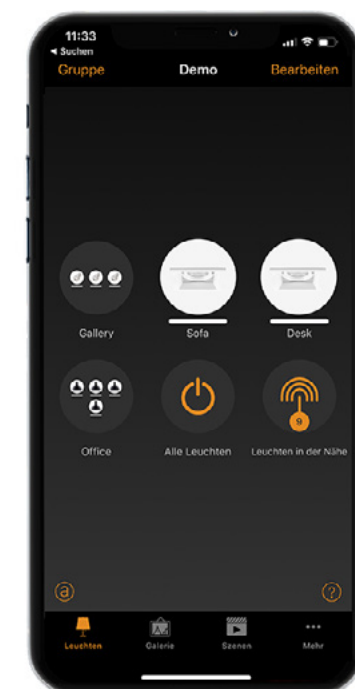

# Black or white funnel?

You can choose a white or black funnel colour on the Pipes Tube S 100 version. Black funnel will reduce the glare.

# Cluster

You should go for Pipes Cluster S, when you need a decorative element in the space. When you need something that makes people say 'Wow, that looks nice!'.

Vertical  
accent

Enhance  
your  
space

# Light control

Wireless lighting control system Casambi offers a big variety of possibilities for a user to interact with the lighting. The app for smartphones and tablets is the most elaborated user interface. Besides the app, traditional wall switches, push buttons, Casambi's own scene controllers and many other control points can be used.