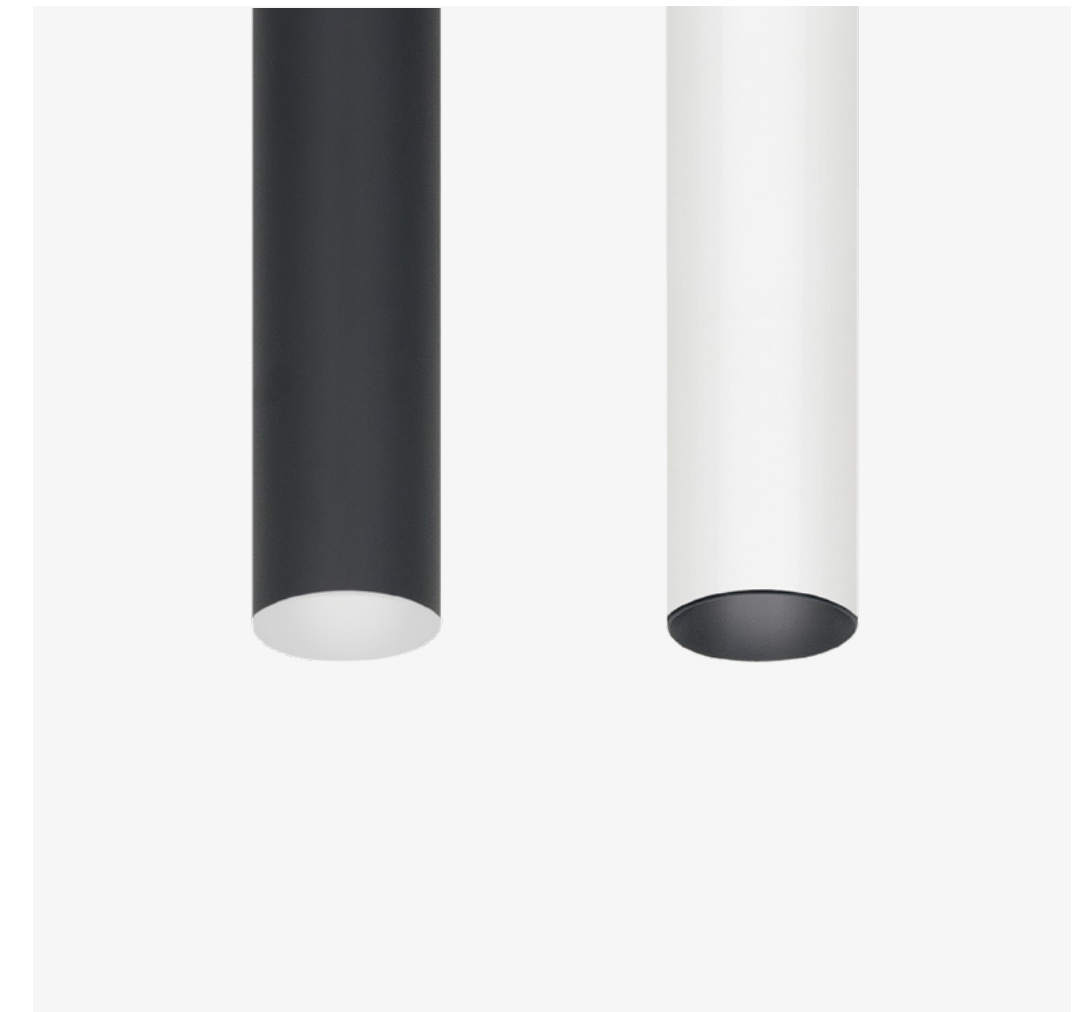

Vertical
accent