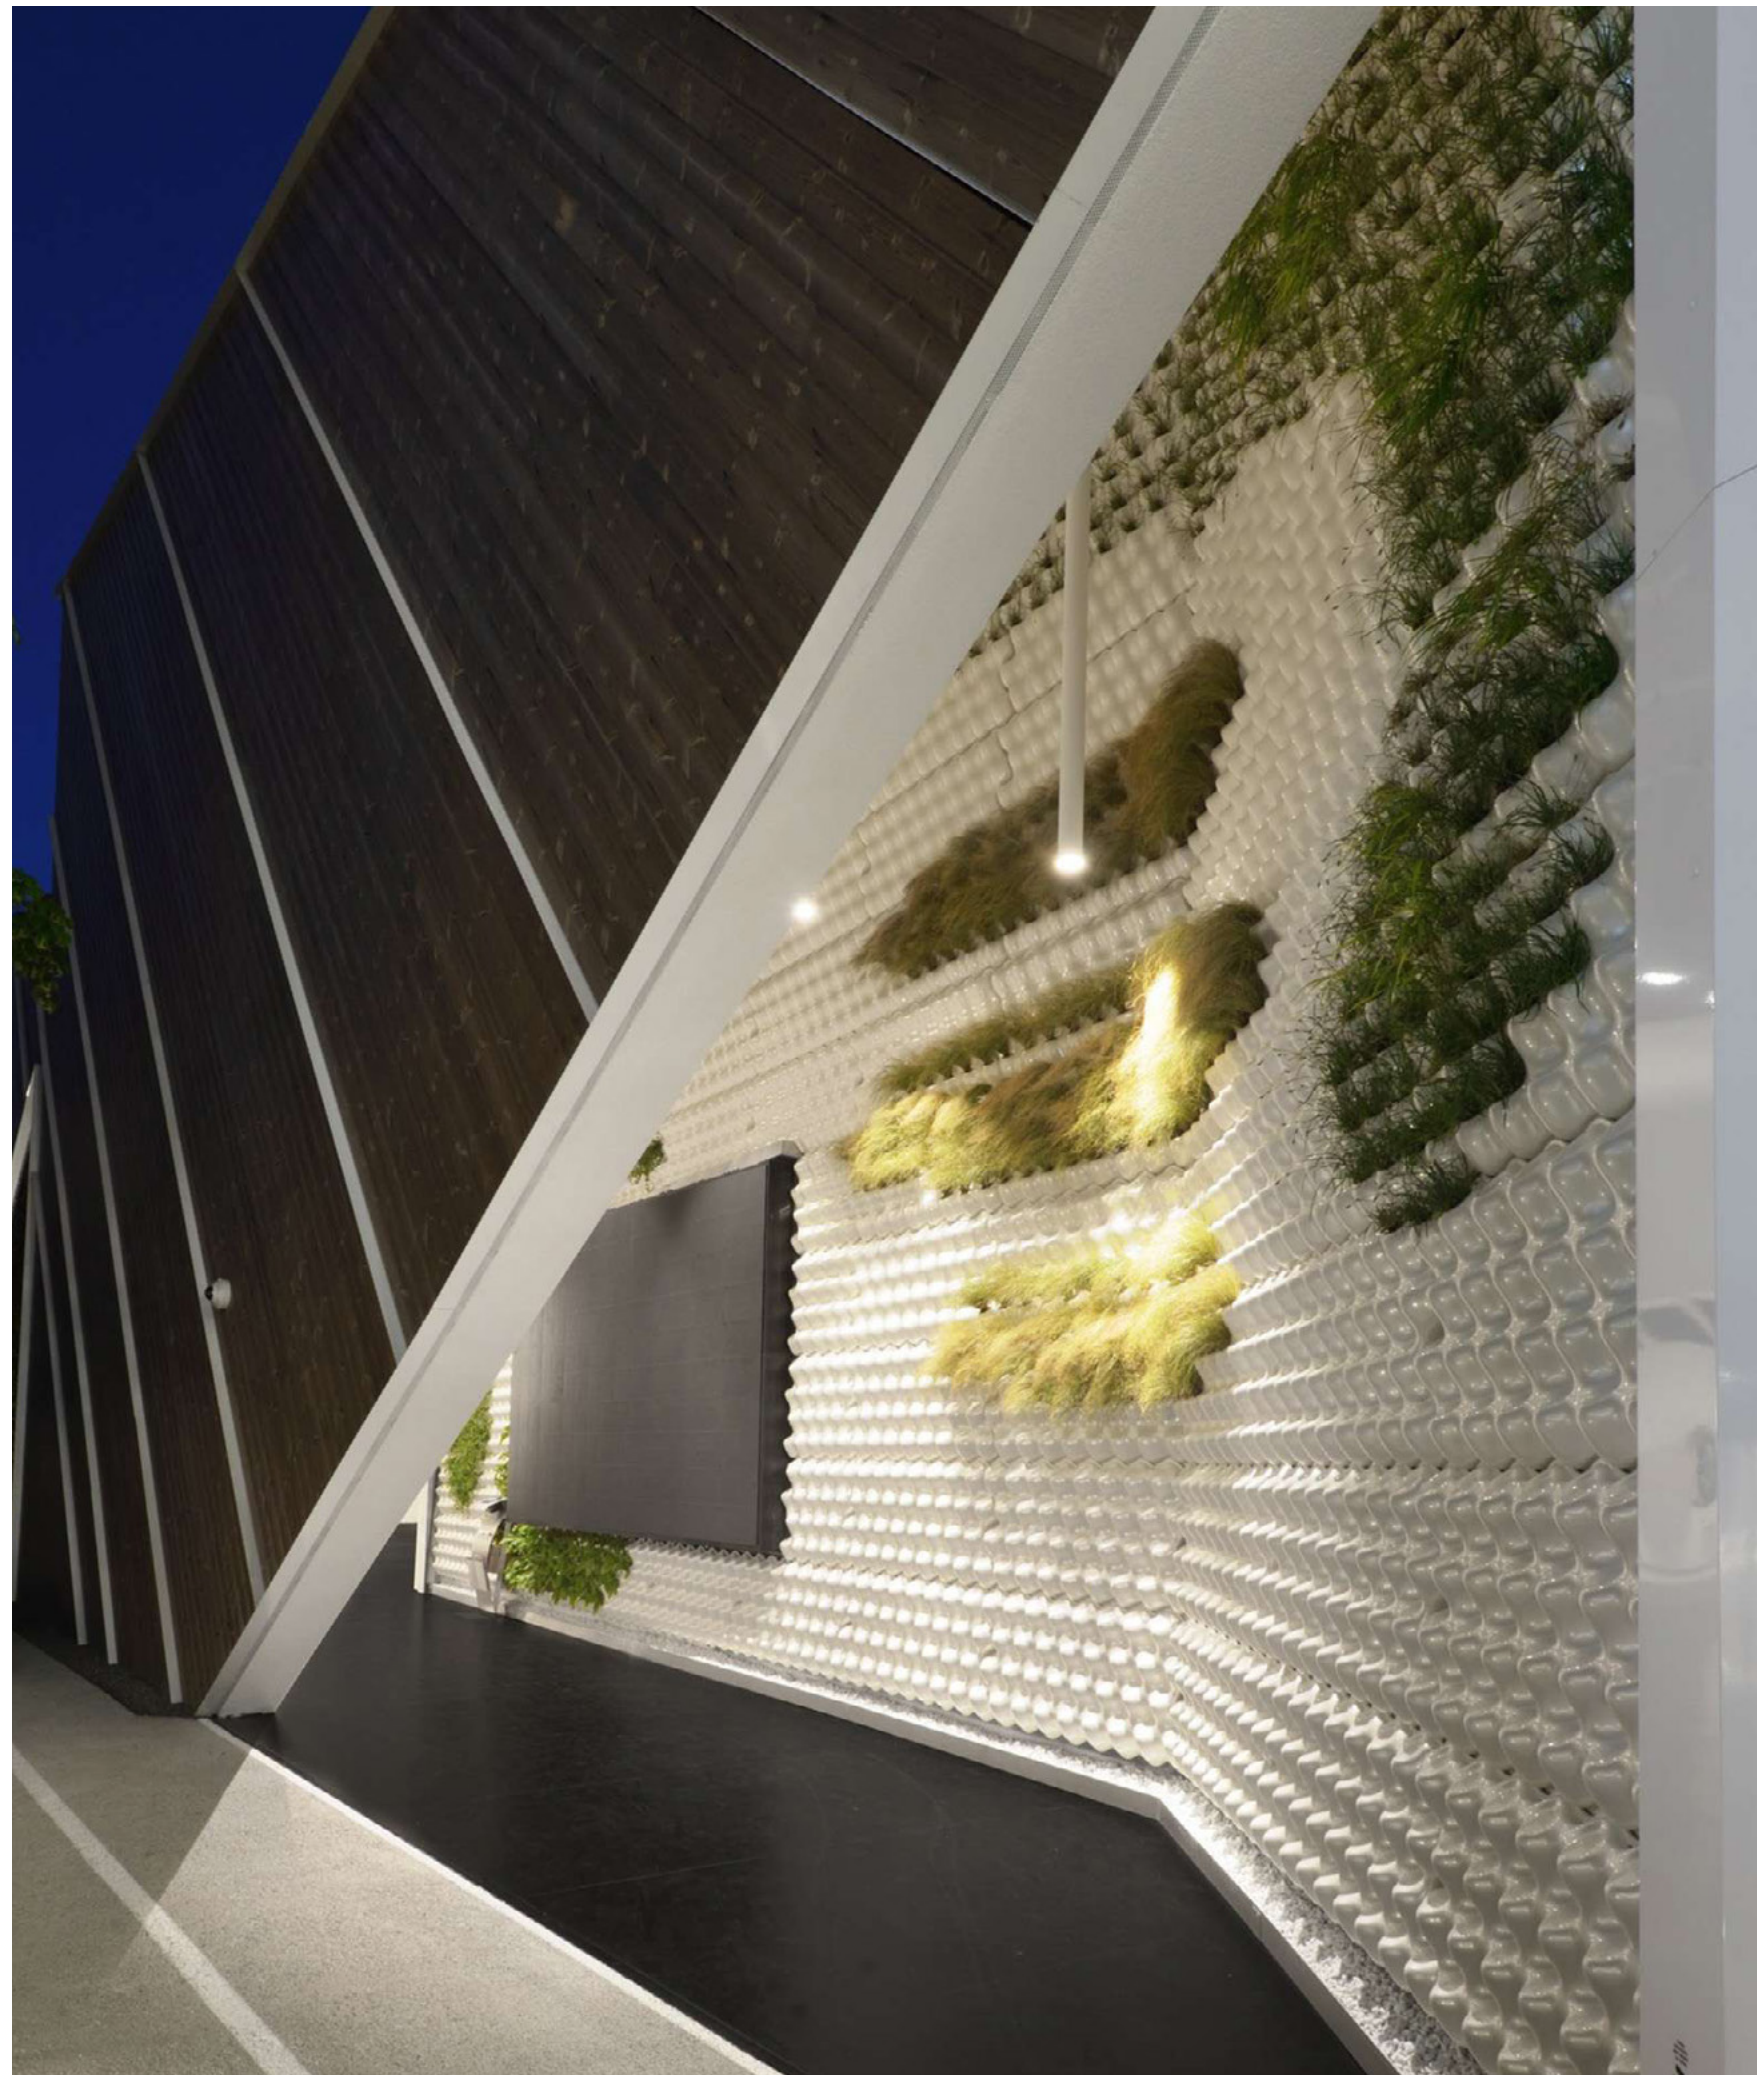

Expo Milano, Slovenia pavilion, Milano, Italy / Architecture: SoNo Architects / Photography: Žiga Lovšin