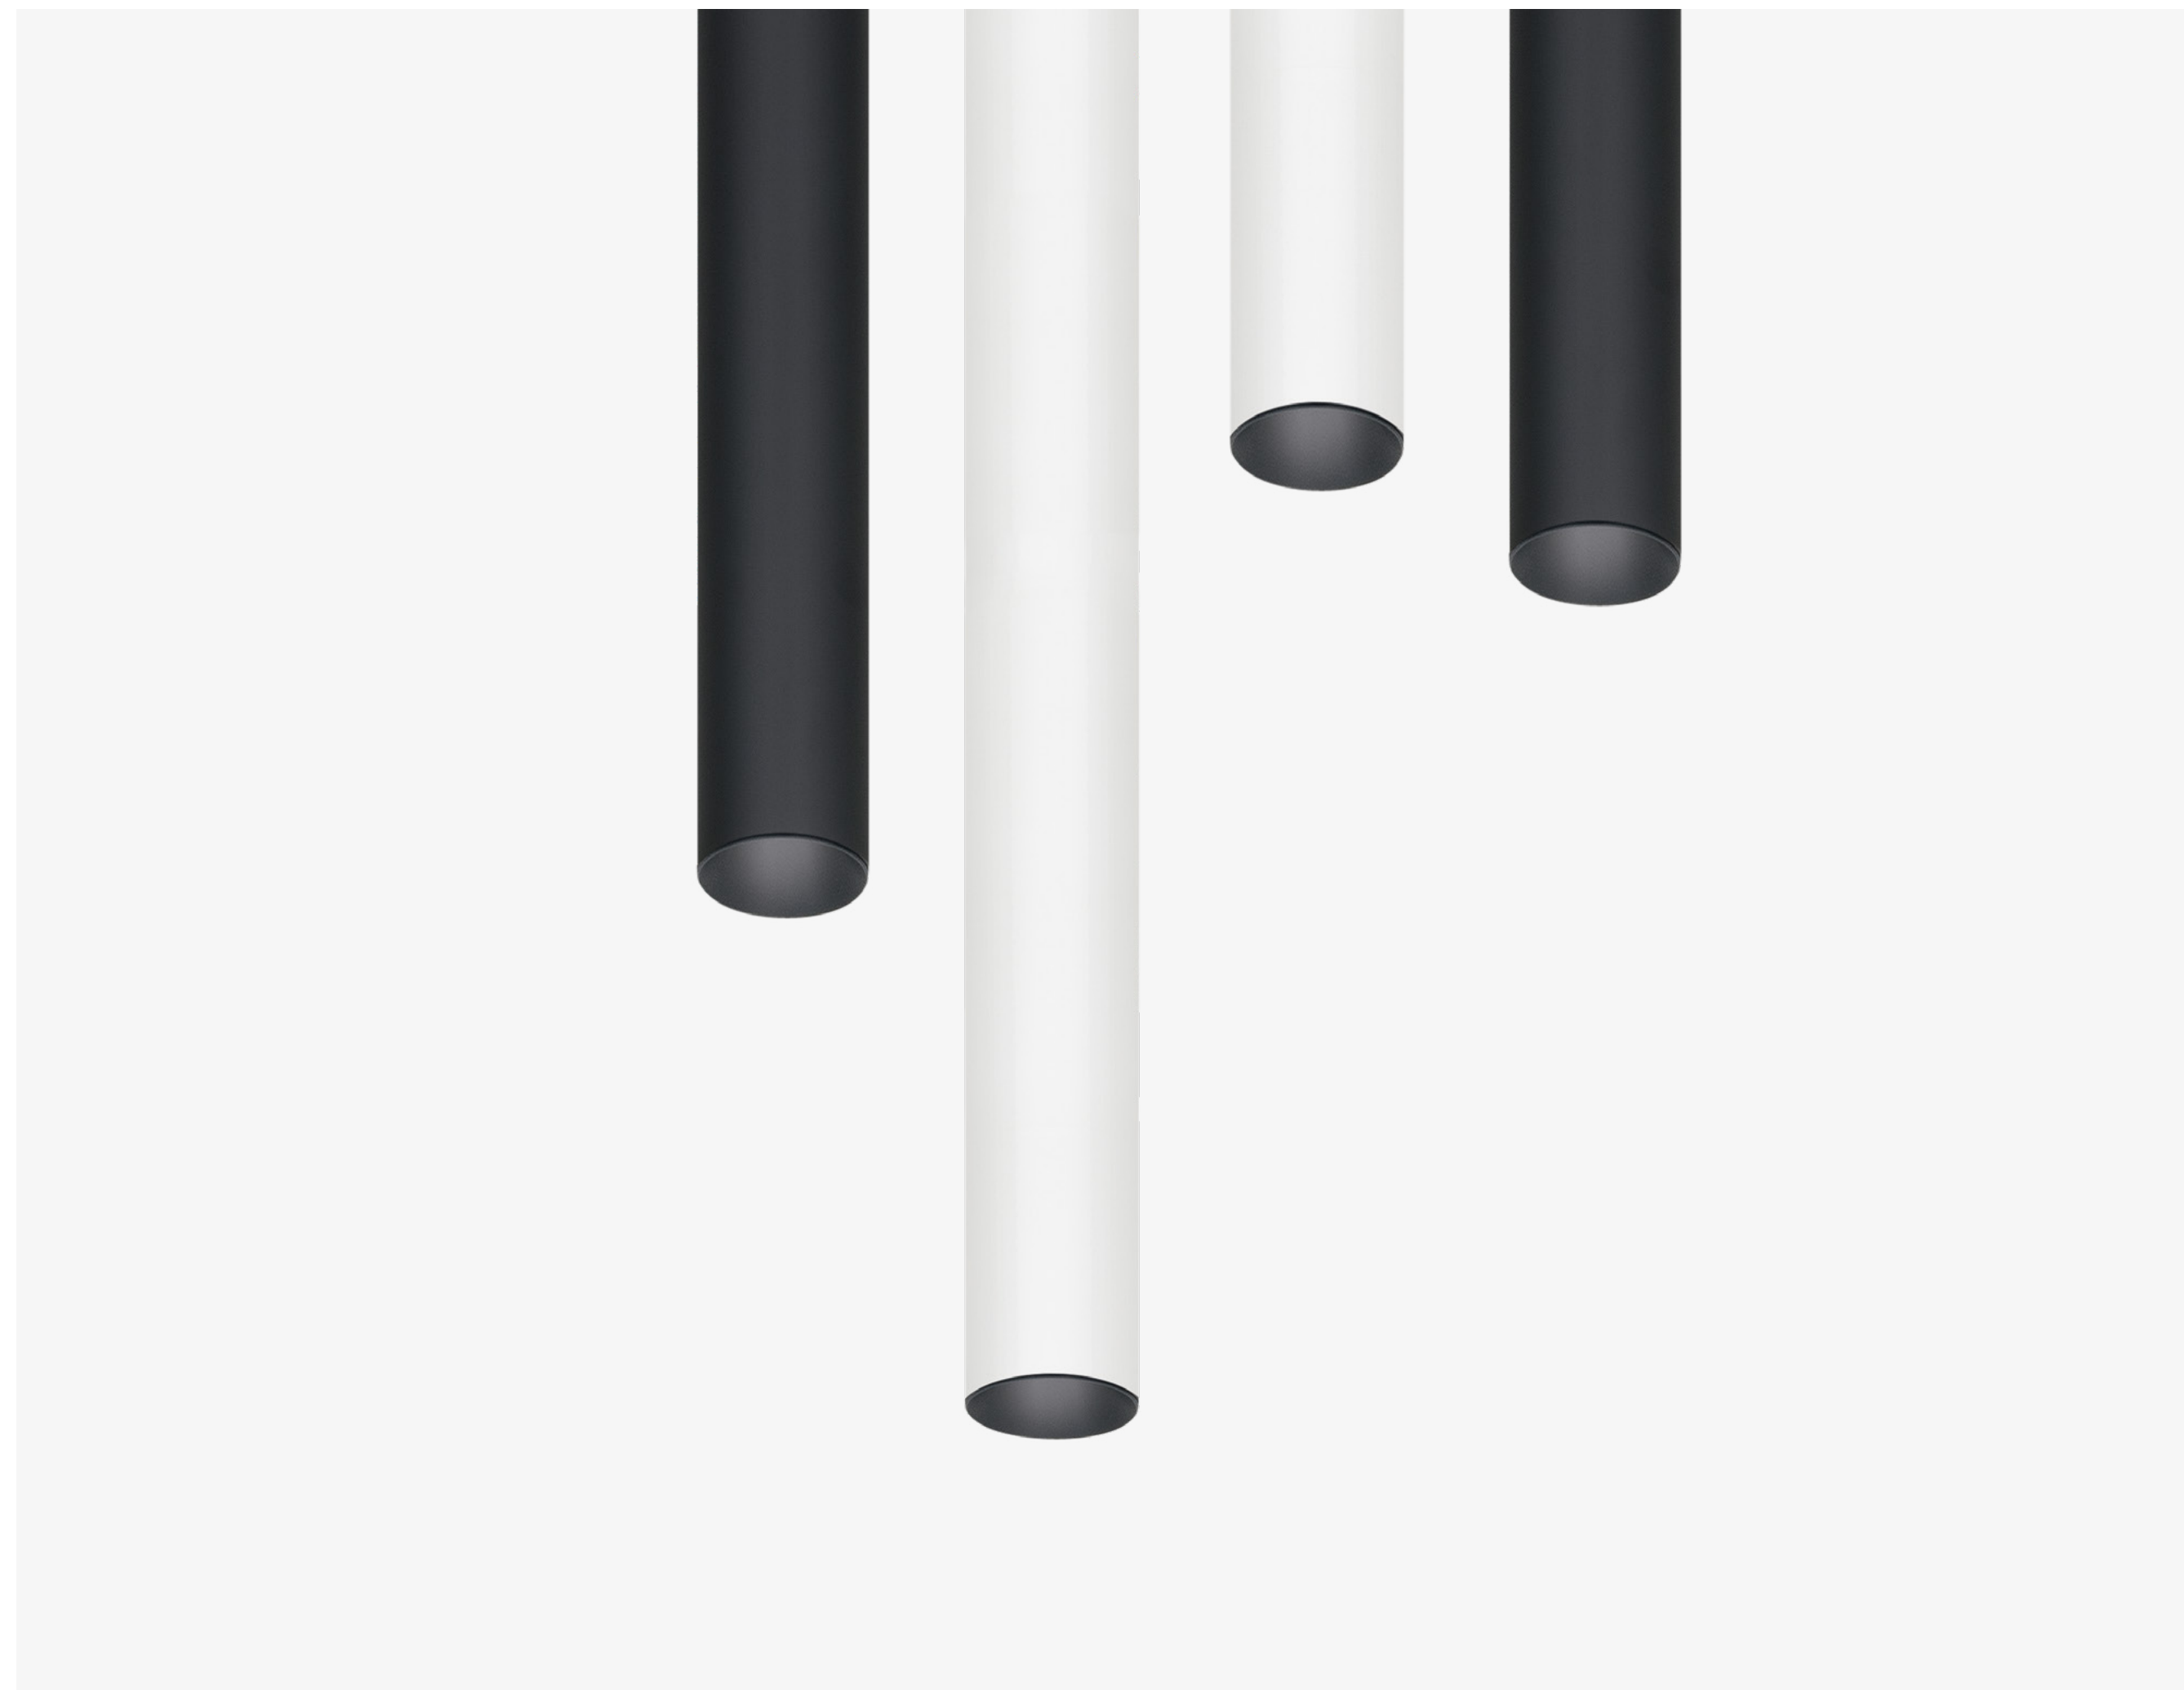

Timeless design

Clean lines and carefully chosen colours
create the best timeless highlights in space.
There are various lengths and diameters
available.