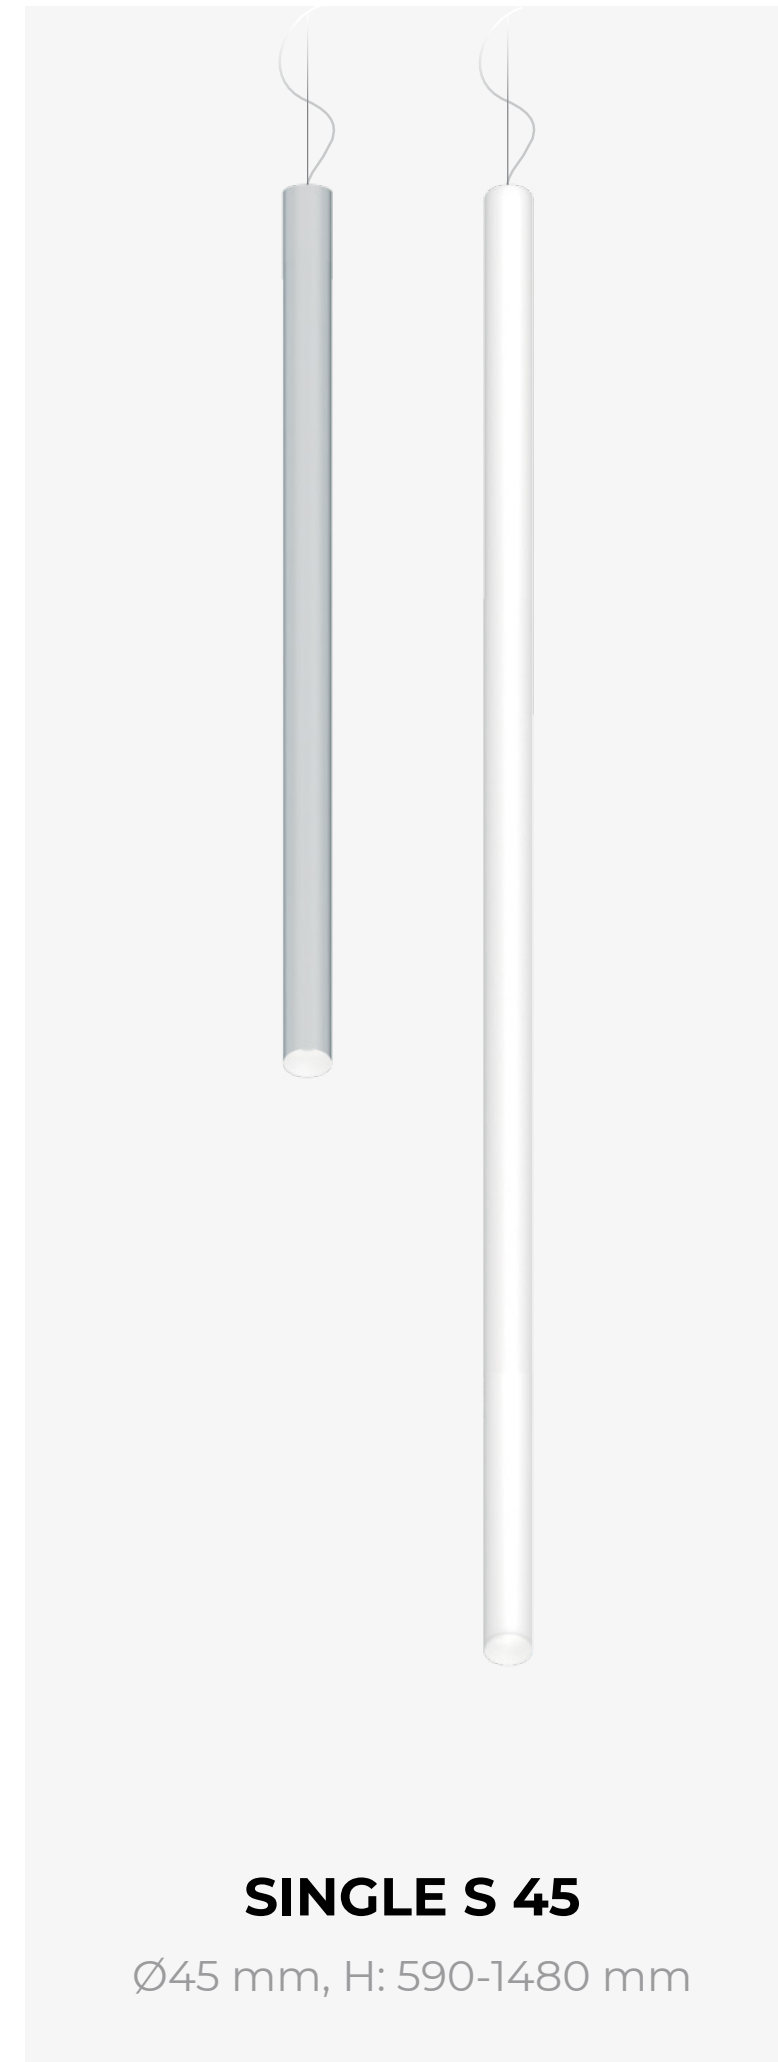

Family range

LUMINAIRE LUMINOUS FLUX

960 - 7100 lm

OPTICS

20°, 30°, 40°, 55°, 60°

LED COLOUR

927, 930, 935, 940

DRIVER

Casambi, DALI, FO