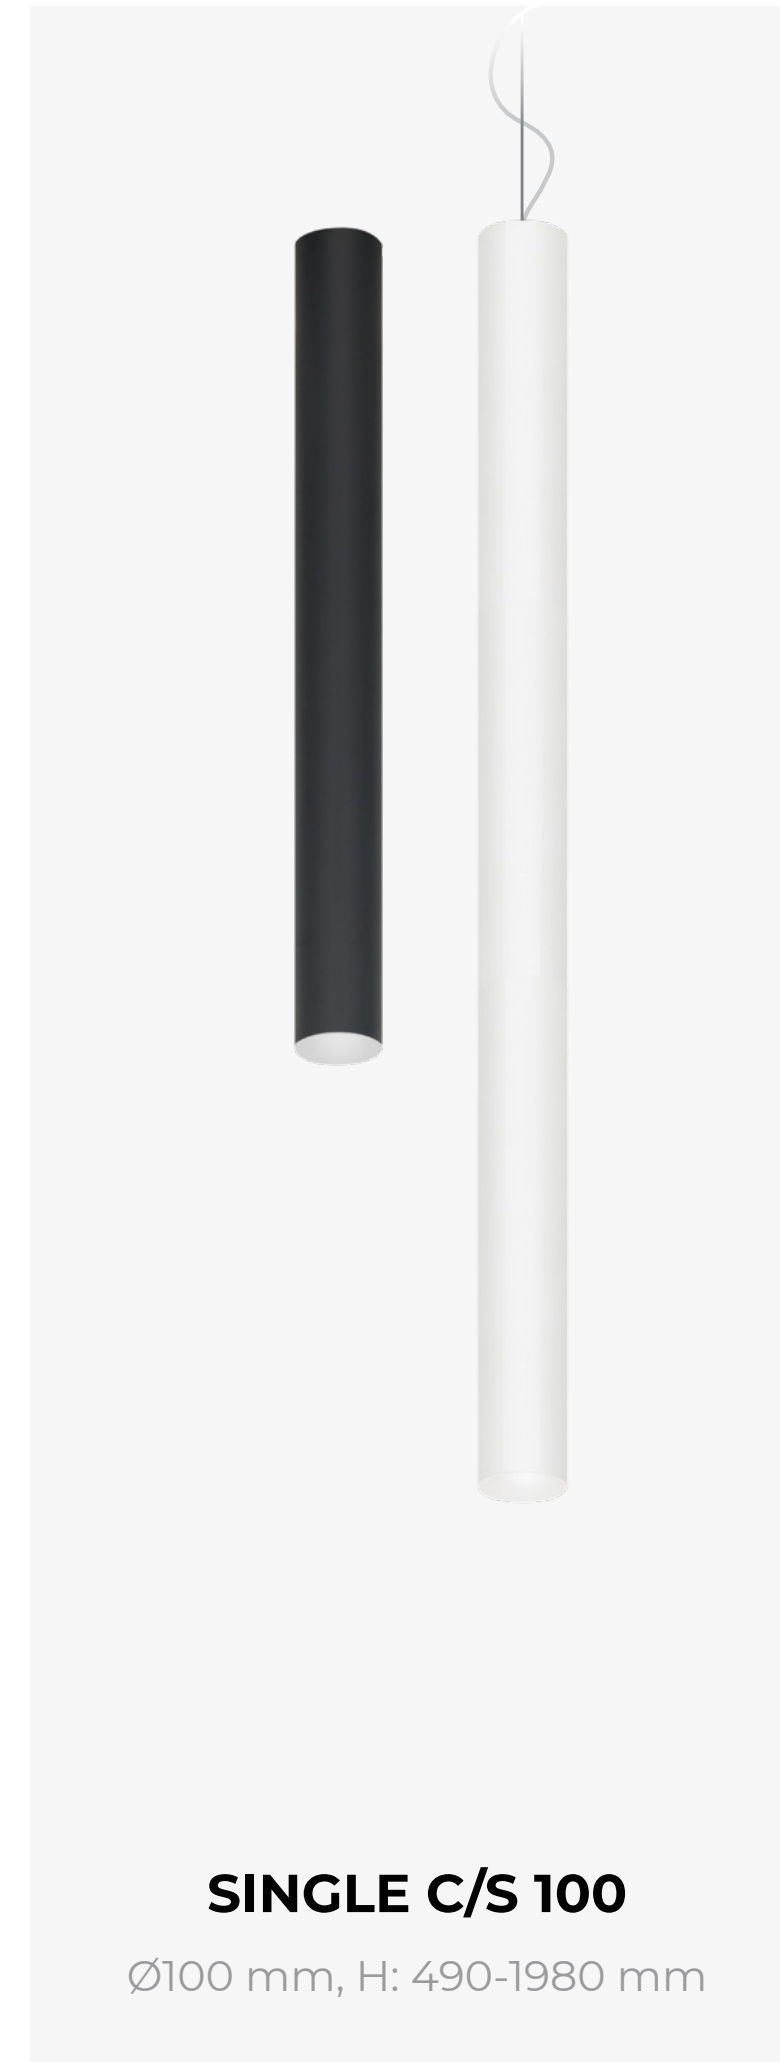

Family range

LUMINAIRE LUMINOUS FLUX

960 - 7100 lm

OPTICS

20°, 30°, 40°, 55°, 60°

LED COLOUR

927, 930, 935, 940

DRIVER

Casambi, DALI, FO