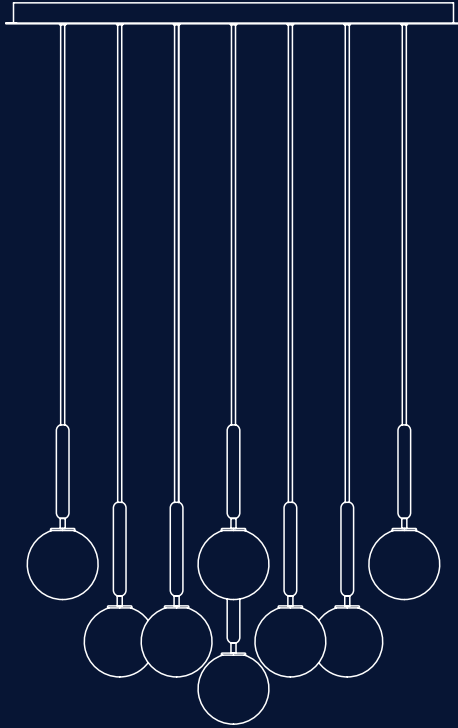

MIIRA

COLLECTION

THE STORY OF

MIIRA

The unique and Nordic lighting collection, Miira, is created in a simple and timeless design. The lamps complement each other, and each one helps create a unique Nordic feel. The Miira collection is designed with the chandelier at its centre and expands into a complete series of light. It can be used everywhere from private homes to large exclusive interior decorations.