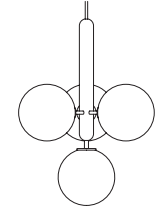

MIIRA 13 LARGE

Type Chandelier
Design Sofie Refer
Material Metal & Glass
Socket G9, Dimmable
Option Brass/Opal White

PRODUCT OVERVIEW

Miira 1
Design Sofie Refer
Material Metal & Glass
Dimensions ϕ 140mm x 345mm
Options Rock Grey/Optic Clear or
Opal White, Brass/Optic Clear or
Opal White
Technical Specs G9, Dimmable

Miira 1 Large
Design Sofie Refer
Material Metal & Glass
Dimensions ϕ 200mm x 353mm
Option Rock Grey/Opal White/Optic
Clear or Brass/Opal White/Optic Clear
Technical Specs G9, Dimmable

Miira 4
Design Sofie Refer
Material Metal & Glass
Dimensions ϕ 380mm x 465mm
Options Rock Grey/Optic Clear or
Opal White, Brass/Optic Clear or
Opal White
Technical Specs G9, Dimmable