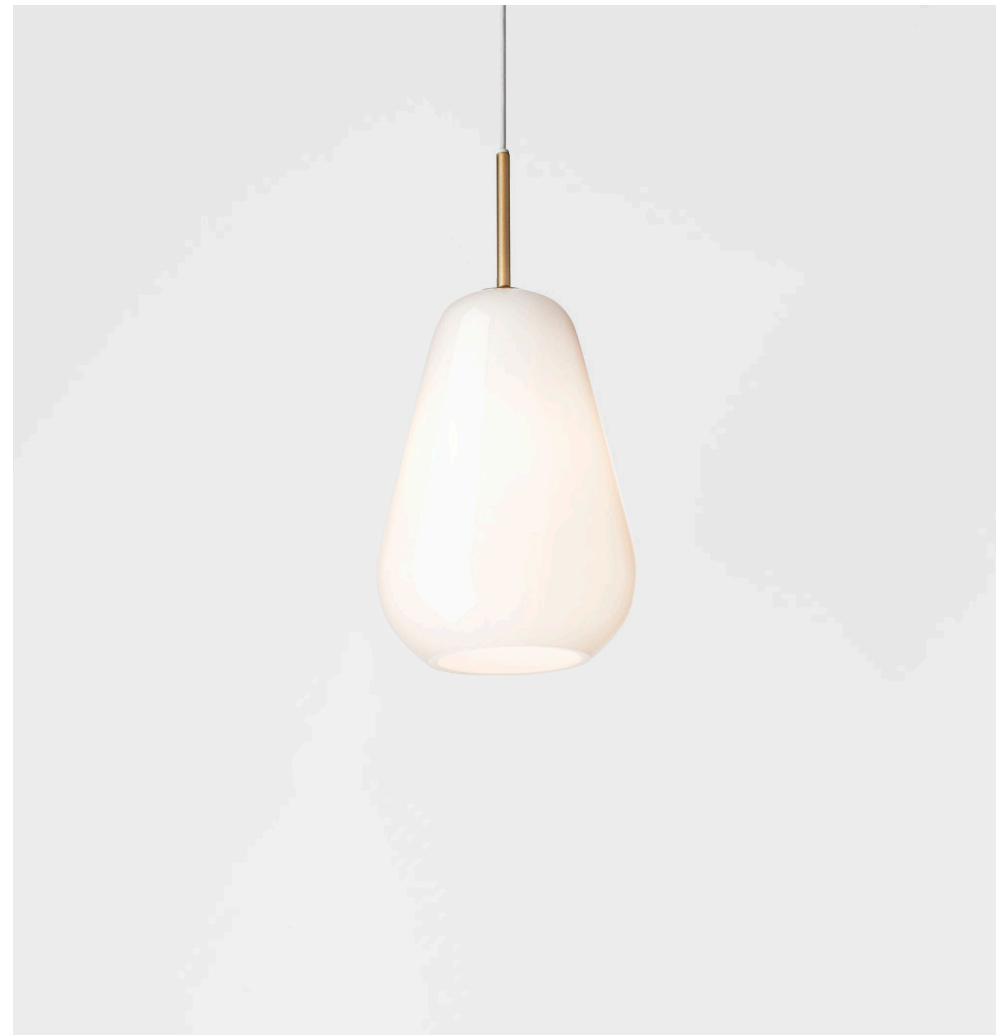

ANOLI

COLLECTION

THE STORY OF

ANOLI

Elegant droplets and golden warmth are the essences of the sophisticated pendant collection Anoli. Silent drops on a rainy day and the unique Nordic light are combined most elegantly. The Anoli collection is made of metal and mouth-blown glass. It ranges from sleek pendants to elegant chandeliers and can be customised for larger projects and private homes.

ANOLI 1 - SMALL

Type Pendant
Design Sofie Refer
Material Metal & Glass
Socket E14, Dimmable
Option Nordic Gold/Gold

ANOLI 1 - SMALL

Type Pendant
Design Sofie Refer
Material Metal & Glass
Socket G9, Dimmable
Option Nordic Gold/Opal White

ANOLI 1 - MEDIUM

Type Pendant
Design Sofie Refer
Material Metal & Glass
Socket E14, Dimmable
Option Nordic Gold/Gold

ANOLI 1 - MEDIUM

Type Pendant
Design Sofie Refer
Material Metal & Glass
Socket G9, Dimmable
Option Nordic Gold/Opal White

ANOLI 3

Type Chandelier
Design Sofie Refer
Material Metal & Glass
Socket E14, Dimmable
Option Nordic Gold/Gold

ANOLI 3

Type Chandelier
Design Sofie Refer
Material Metal & Glass
Socket G9, Dimmable
Option Nordic Gold/Opal White