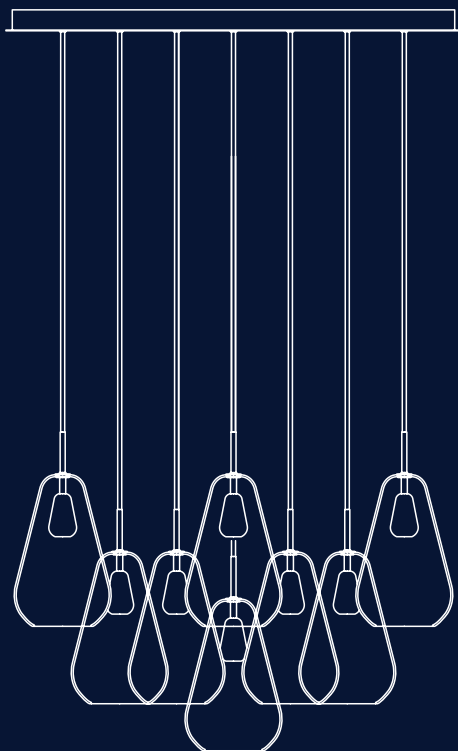

ANOLI

COLLECTION