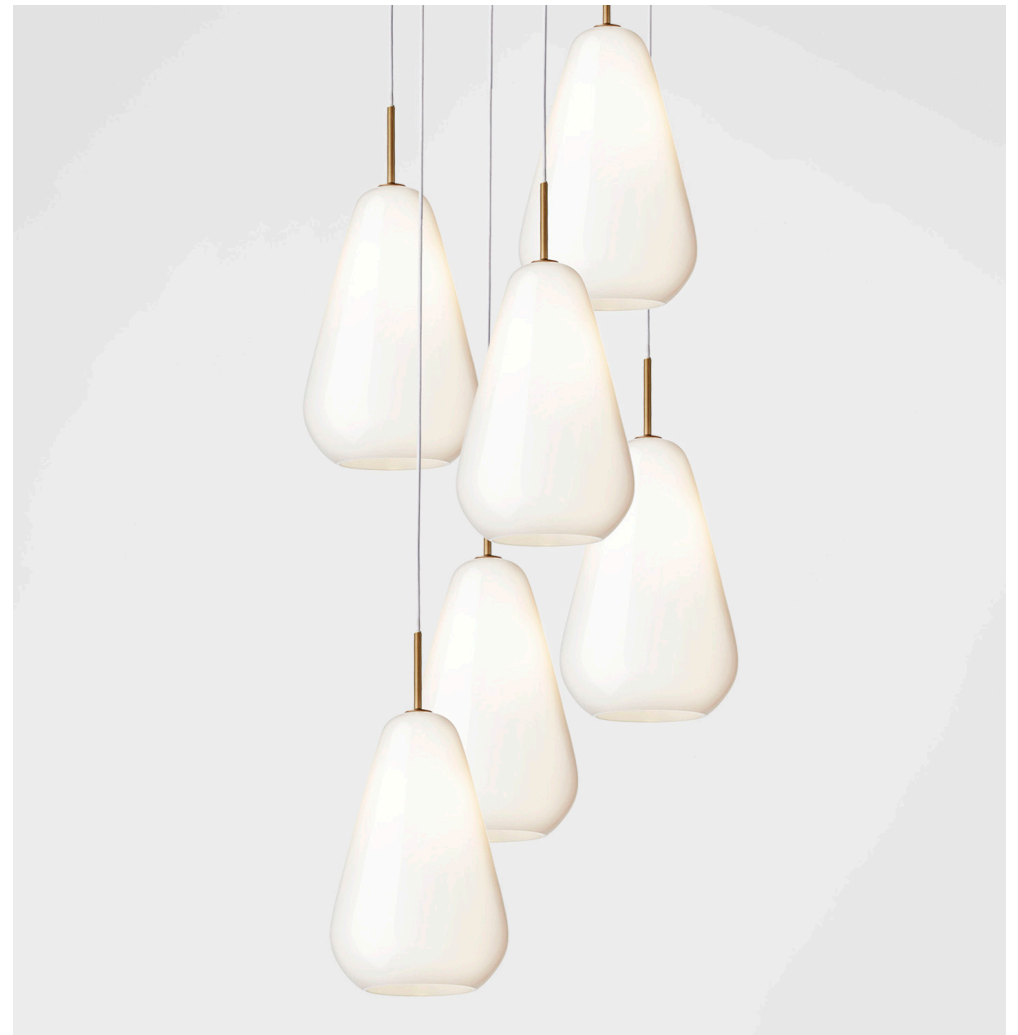

ANOLI 6

Type Chandelier
Design Sofie Refer
Material Metal & Glass
Socket G9, Dimmable
Option Nordic Gold/Opal White