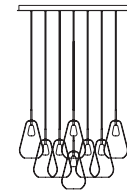

PRODUCT OVERVIEW

Anoli 1 - Small
Design Sofie Refer
Material Metal & Glass
Dimensions \varnothing 160mm x 315mm
Options Nordic Gold/Gold or
Nordic Gold/Opal White
Technical Specs E14/G9,
Dimmable

Anoli 1 - Medium
Design Sofie Refer
Material Metal & Glass
Dimensions \varnothing 190mm x 385mm
Options Nordic Gold/Gold or
Nordic Gold/Opal White
Technical Specs E14/G9,
Dimmable

Anoli 3
Design Sofie Refer
Material Metal & Glass
Dimensions \varnothing 240mm x max. 2500mm
Options Nordic Gold/Gold or
Nordic Gold/Opal White
Technical Specs E14/G9, Dimmable

Anoli 6
Design Sofie Refer
Material Metal & Glass
Dimensions \varnothing 340mm x max. 2500mm
Option Nordic Gold/Gold or
Nordic Gold/Opal White
Technical Specs E14/G9, Dimmable

Anoli 13
Design Sofie Refer
Material Metal & Glass
Dimensions \varnothing 900mm x max. 2500mm
Option Nordic Gold/Gold or
Nordic Gold/Opal White
Technical Specs E14/G9, Dimmable

ANOLI COLLECTION

Anoli 1 Small - Nordic Gold/Gold