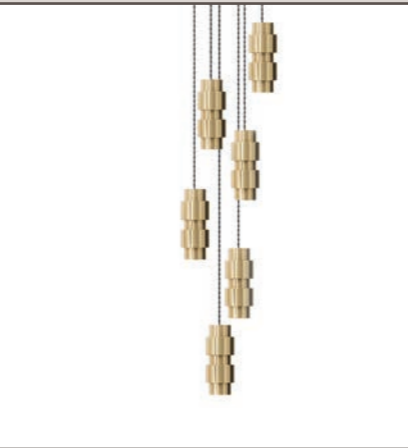

DIMENSIONS
900mm x 116mm x variable

WEIGHT
12 kg (26.5 lbs)
Bronze curved drop rod and ceiling box

Dimmable

RING CLUSTER ROUND 4-7

ACCCLURO04SB | ACCCLURO05SB
ACCCLURO06SB | ACCCLURO07SB

FINISH
Satin brass