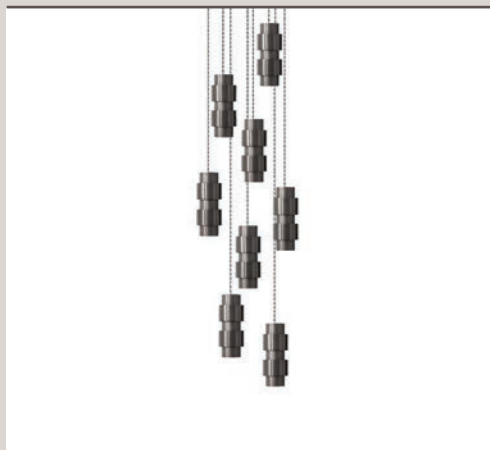

RING CLUSTER ROUND 8-10

ACCCLURO08BZ | ACCCLURO09BZ | ACCCLURO10BZ

FINISH
Bronze

BULBS
240v - 8-10 x LED E14, 6w max 2700k - LED ONLY
120v - 8-10 x LED E12, 6w max 2700k - LED ONLY

DIMENSIONS
Diameter 450mm
Please specify required dimensions for suspension cables.

WEIGHT
Variable
Black silk braided flex, satin brass ceiling box
Dimmable