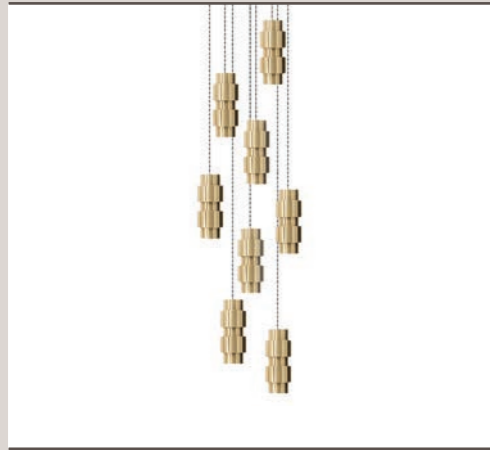

RING CLUSTER ROUND 8-10

ACCCLURO08SB | ACCCLURO09SB | ACCCLURO10SB

FINISH
Satin brass

BULBS
240v - 8-10 x LED E14, 6w max 2700k - LED ONLY
120v - 8-10 x LED E12, 6w max 2700k - LED ONLY

DIMENSIONS
Diameter 450mm
Please specify required dimensions for suspension cables.

WEIGHT
Variable
Black silk braided flex, satin brass ceiling box
Dimmable