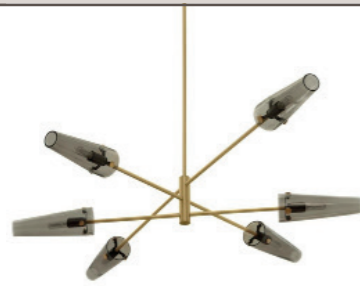

DIMENSIONS
1210mm x 1080mm x 190mm

BULBS
240v - 3 x E14, 25w max (or 4.5w LED 2700k)
120v - 3 x E12, 25w max (or 4.5w LED 2700k)

WEIGHT
9 kg (19.8 lbs)

Bronze drop rod and ceiling box

Dimmable

AXIS SIX

AXIPELSBSG