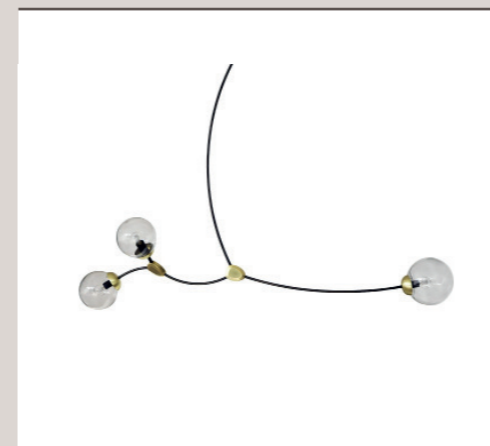

WEIGHT

5 kg (11 lbs)

Antique brass drop rod and ceiling box, adjustable chain detail

Dimmable

IVY THREE

IVYPE3BZSG

FINISH

Bronze with satin brass details, smoked glass shades

BULBS

240v - 3 x E14, 25w max (or 4.5w LED 2700k)
120v - 3 x E12, 25w max (or 4.5w LED 2700k)

DIMENSIONS

1330mm x 400mm x 350mm

WEIGHT

5 kg (11 lbs)

Bronze curved drop rod and ceiling box

Dimmable