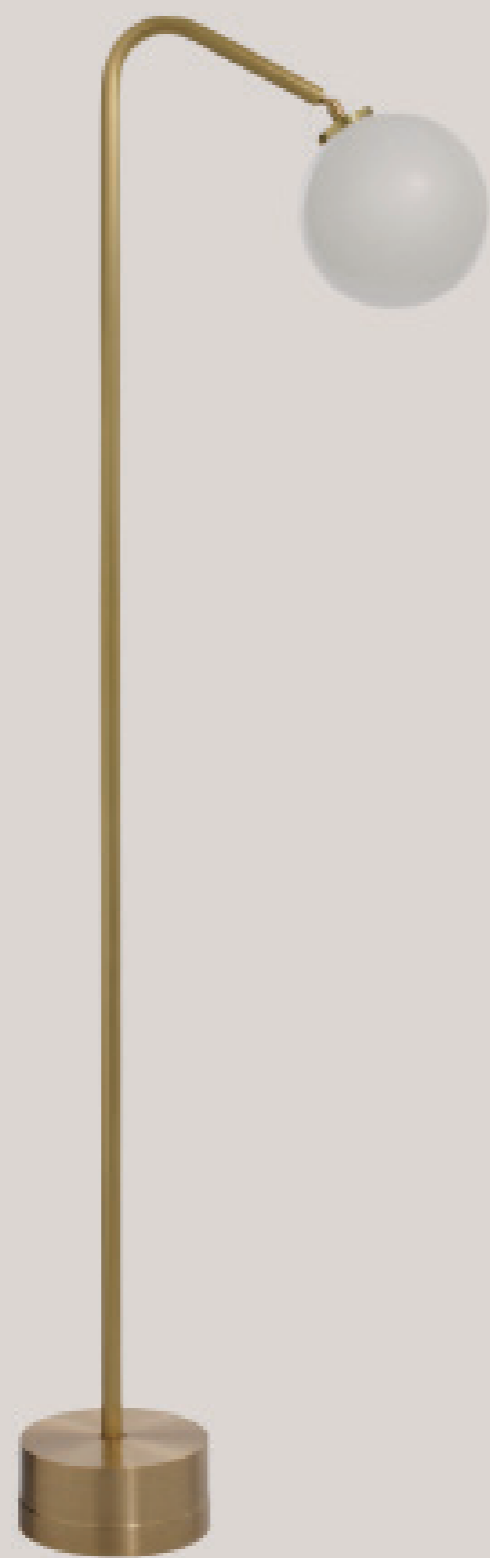

BIG BULB WALL | POLISHED BRASS **O**