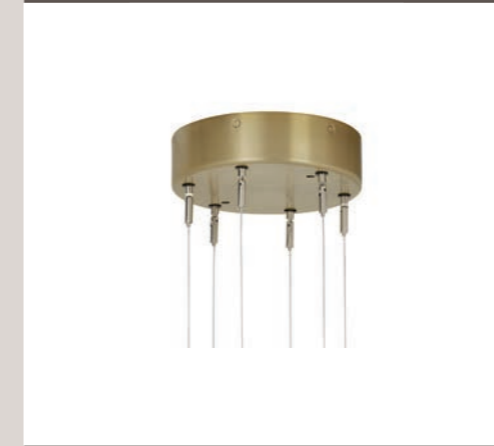

AVALON HALO CEILING ROSE

ACCGENCROOSB

FINISH
Satin Brass

DIMENSIONS
240mm depth x 65mm dia

Avalon lights are supplied with flat surface mounted attachment as standard fitting, where the driver is placed inside the ceiling cavity.

Alternatively we offer an option of ceiling rose to accommodate varying installation requirements on site where the driver is placed inside of the ceiling rose.