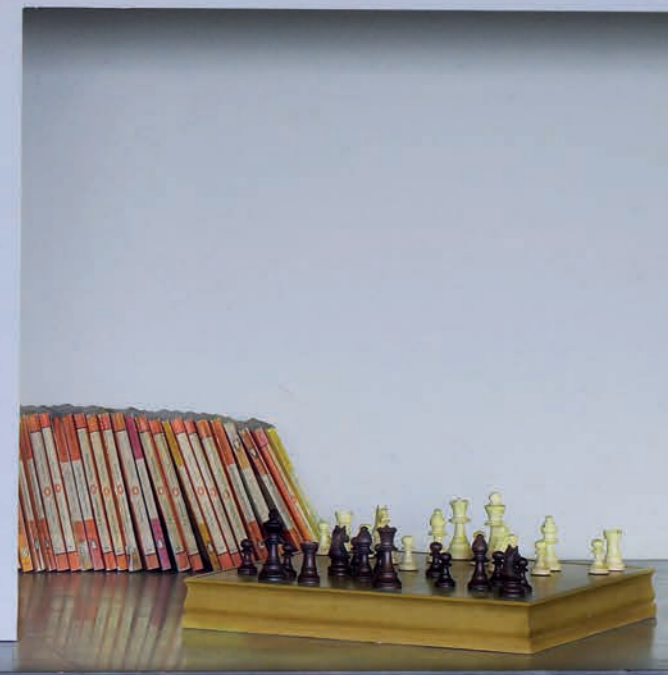

 PIERRE FLOOR | BRONZE & SATIN BRASS

ABSTRACT

Designed as an abstract leaf, shaped with two simple folds, keeping the simplicity and elegance of nature itself. The rotatable shade allows for shadows and shapes to be created and played with on the wall.