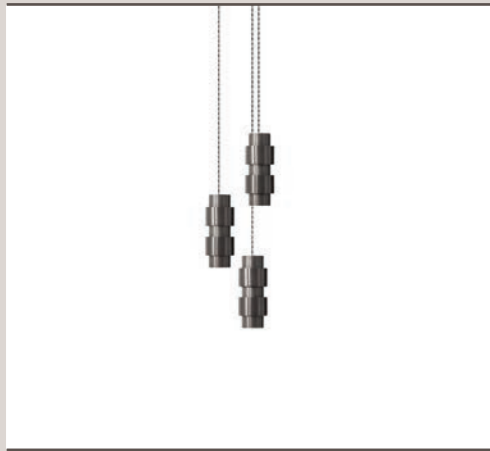

DIMENSIONS
600mm x 600mm x 350mm

WEIGHT
20 kg (44.1 lbs)
Satin brass drop rod and ceiling box

Dimmable

RING CLUSTER ROUND 3

ACCCLURO03BZ

FINISH
Bronze

BULBS
240v - 3 x LED E14, 6w max 2700k - LED ONLY
120v - 3 x LED E12, 6w max 2700k - LED ONLY