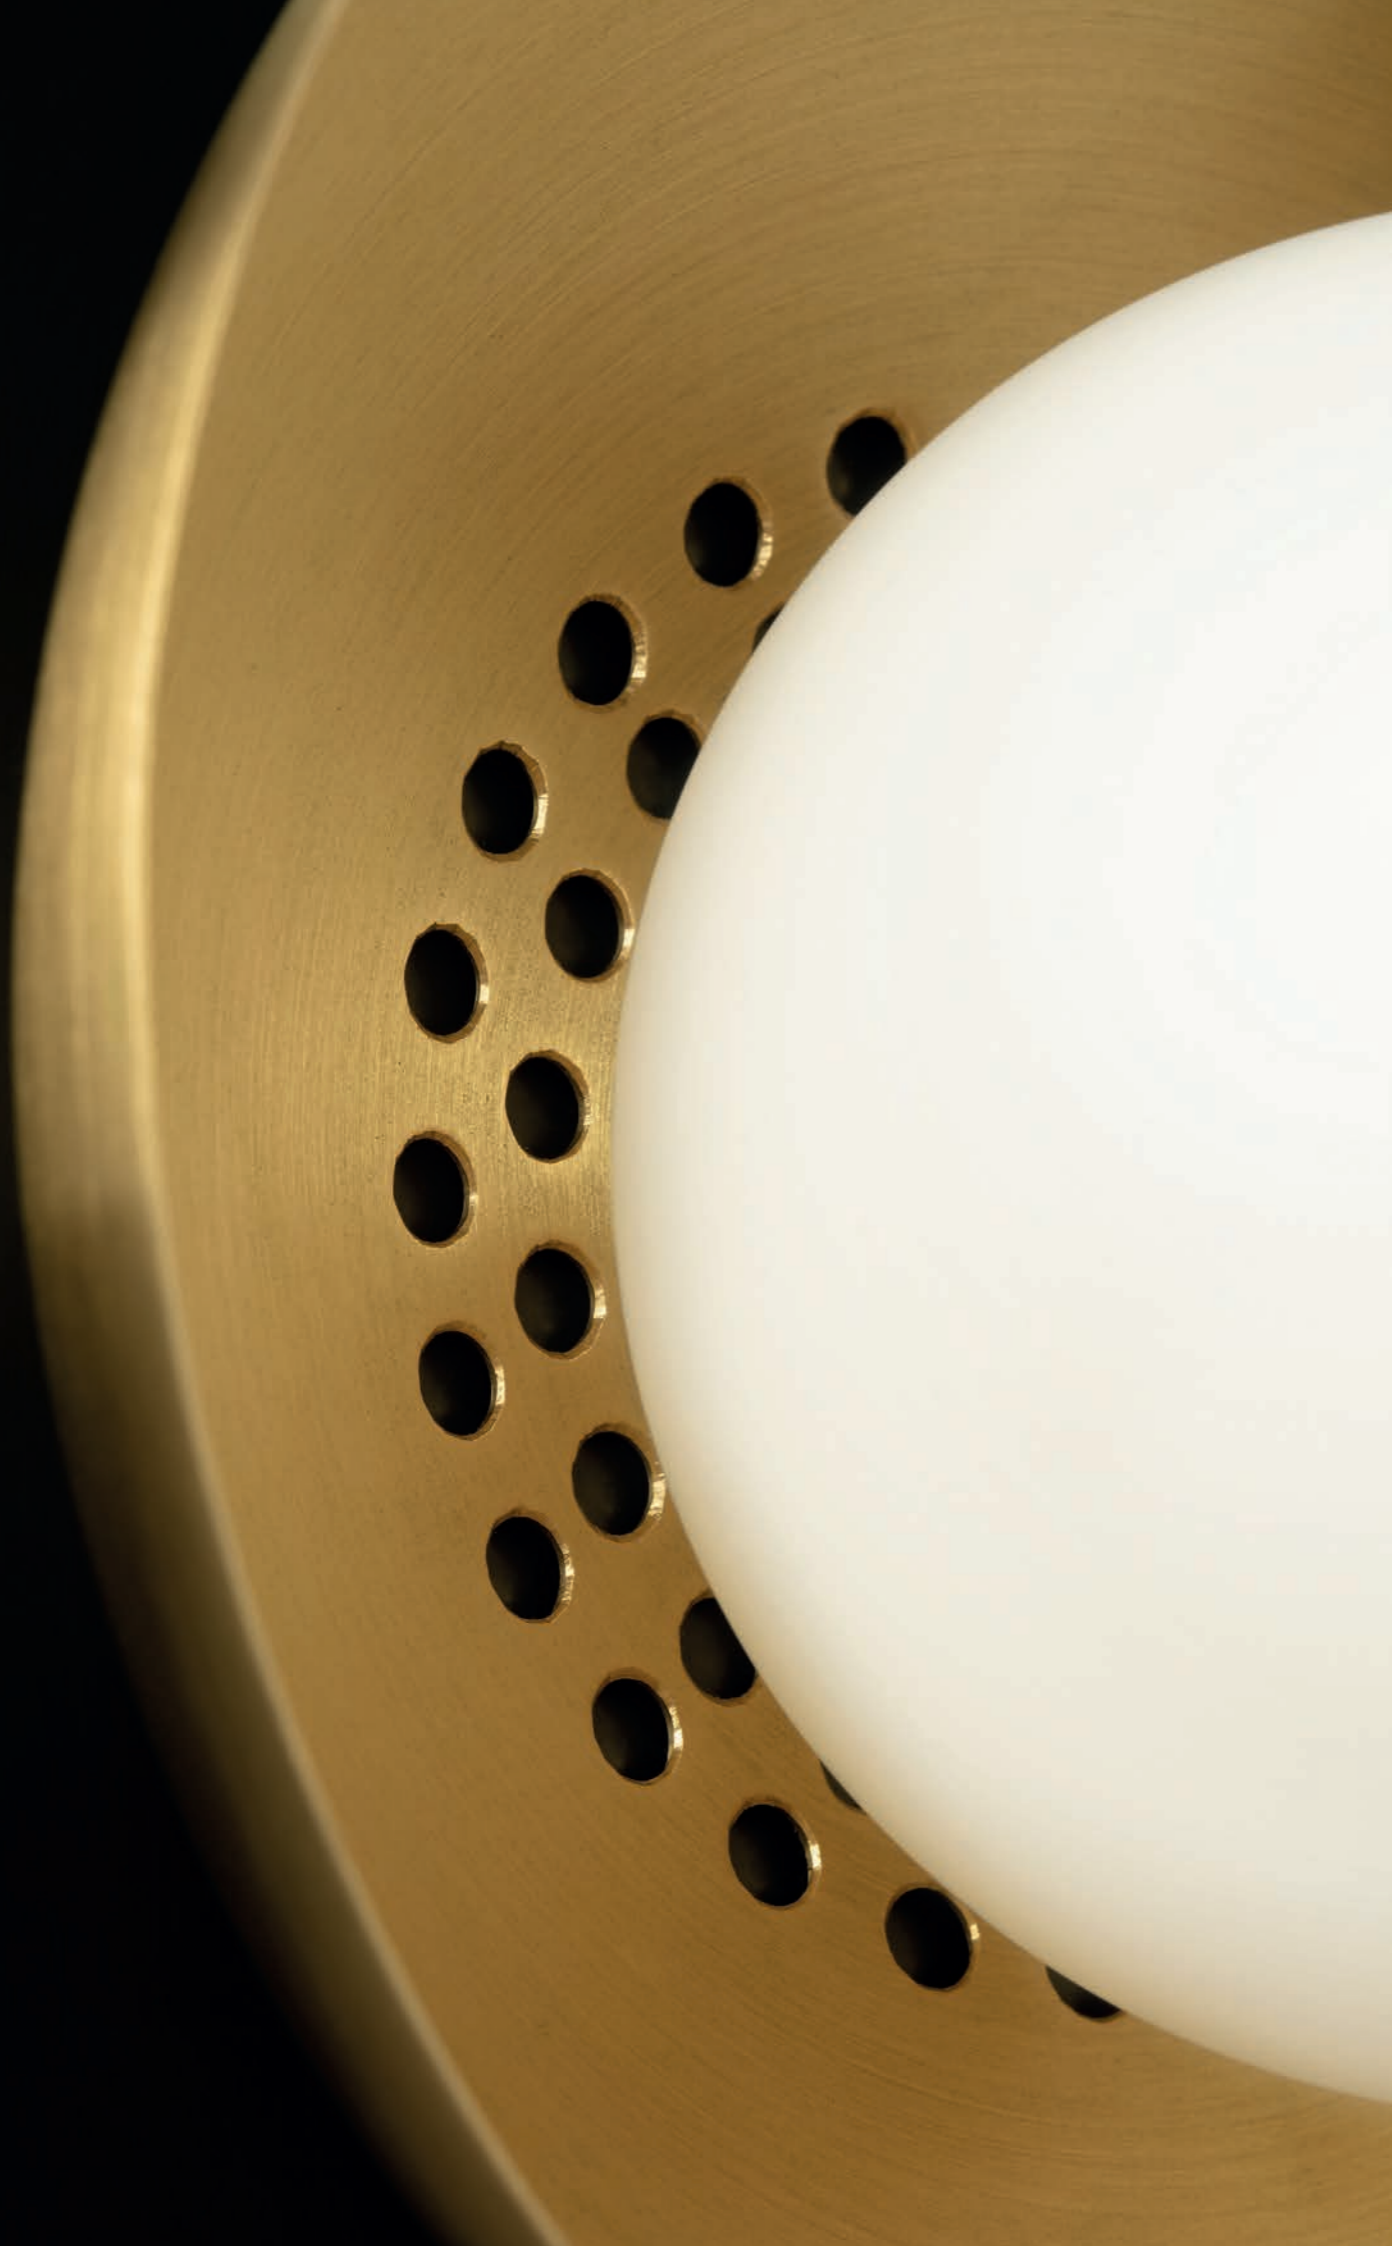

CARAPACE

A modern re-interpretation of a 1920's light. Hand-spun metal shades are finished in bronze and brass. Carefully designed holes in the brass disc allow light to glow within the bronze spinning creating a warm glow. The opal glass shade diffuses the light evenly.