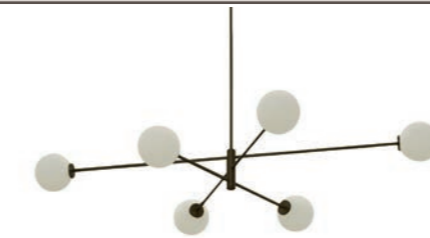

TREVI SIX

TREPELBZMO

FINISH
Bronze with matt opal glass shades

BULBS
240v - 6 x E14, 25w max
(or 4.5w LED 2700k)
120v - 6 x E12, 25w max
(or 4.5w LED 2700k)

DIMENSIONS
1540mm x 1010mm x 250mm

WEIGHT
10 kg (22 lbs)
Satin brass drop rod and ceiling box

Dimmable