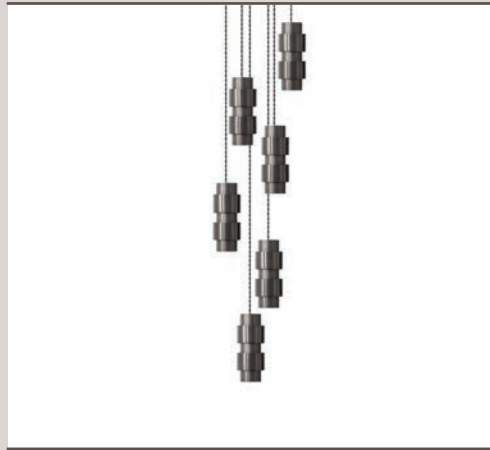

RING CLUSTER ROUND 4-7

ACCCLURO04BZ | ACCCLURO05BZ
ACCCLURO06BZ | ACCCLURO07BZ

FINISH
Bronze

BULBS
240v - 4-7 x LED E14, 6w max 2700k - LED ONLY
120v - 4-7 x LED E12, 6w max 2700k - LED ONLY

DIMENSIONS
Diameter 370mm
Please specify required dimensions for suspension cables.

WEIGHT
Variable
Black silk braided flex, satin brass ceiling box
Dimmable