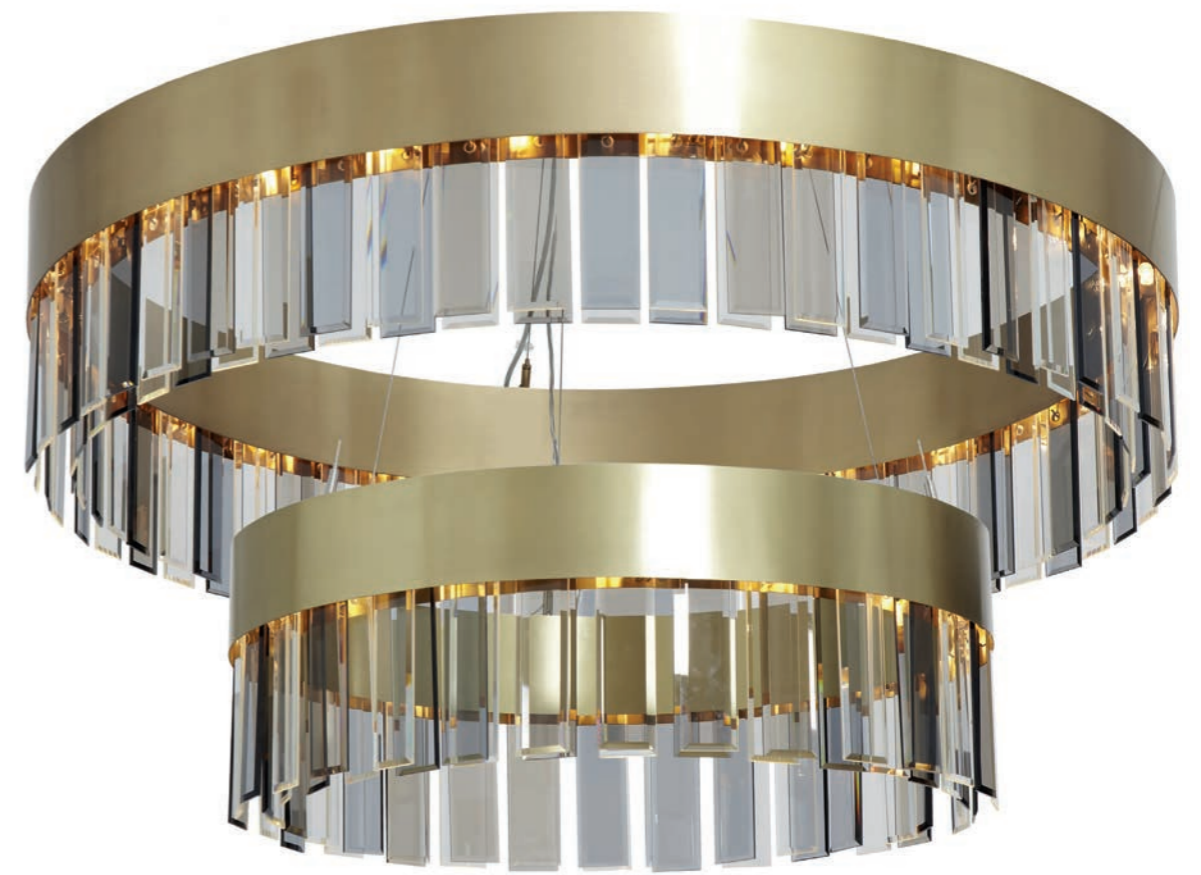

PENDULUM PENDANT | SATIN BRASS

The brass disc of the light is hand satined by artisans to achieve a satin finish, which perfectly punctuates the light, completing the exquisite design.

All formats are dimmable, enabling the creation of an ambient atmosphere. Contained within the circular hand blown glass shade is a core of LED diffused light providing an otherworldly lighting effect brought about by juxtaposing the curved reflective tinted glass with the light source.

CARAPACE

A modern re-interpretation of a 1920's light. Hand-spun metal shades are finished in bronze and brass. Carefully designed holes in the brass disc allow light to glow within the bronze spinning creating a warm glow. The opal glass shade diffuses the light evenly.

 PIERRE FLOOR | BRONZE & SATIN BRASS

ABSTRACT

Designed as an abstract leaf, shaped with two simple folds, keeping the simplicity and elegance of nature itself. The rotatable shade allows for shadows and shapes to be created and played with on the wall.

 ABSTRACT WALL | SATIN BRASS

SOLARIS

A truly contemporary chandelier. The cut glass is a mixture of clear, smoked and bronze colour, adding depth to the chandelier.

PARAGON

Our artisans construct this modern lantern using traditional stained glass window techniques. The bevelled glass refracts and reflects the light. A lantern of immense quality and design.