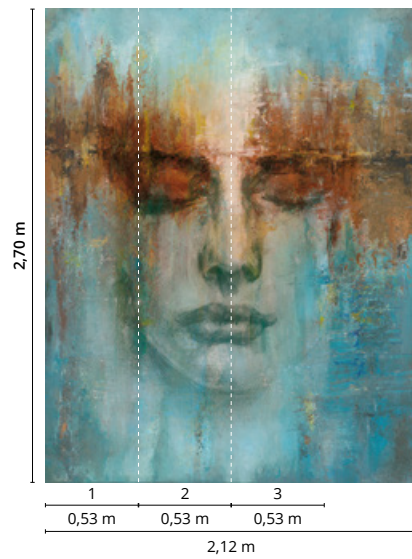

color variations | non-woven wallcoverings | roll dimensions: 2,12 m x 2,70 m

ritus

35497 4 Panels / 2,12 m x 2,70 m

color variations | non-woven wallcoverings | roll dimensions: 2,12 m x 2,70 m

ritus

35498 4 Panels / 2,12 m x 2,70 m

color variations | non-woven wallcoverings | roll dimensions: 2,12 m x 2,70 m

ritus

35499 4 Panels / 2,12 m x 2,70 m