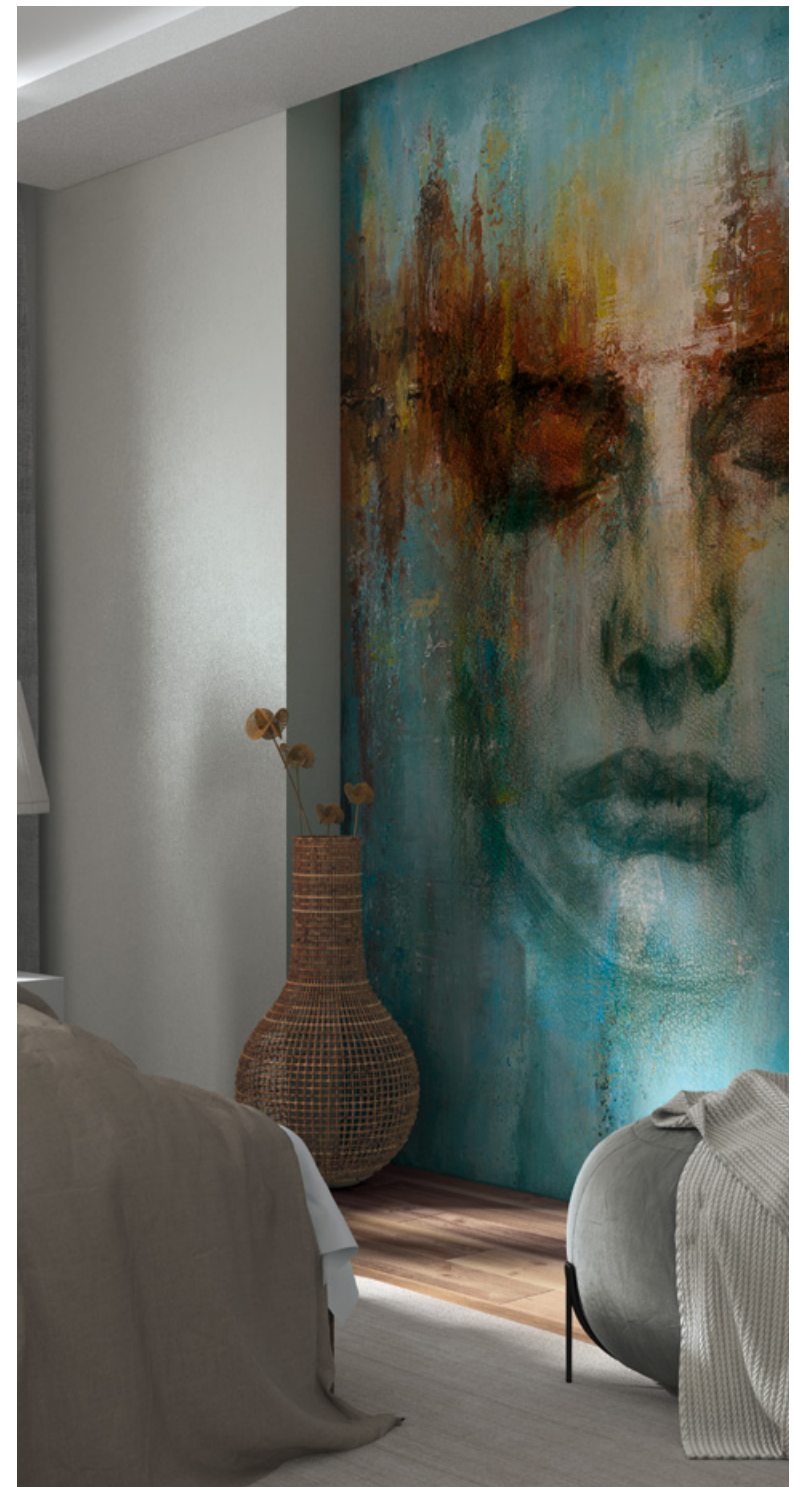

color variations | non-woven wallcoverings | roll dimensions: 2,12 m x 2,70 m

ritus

35497 4 Panels / 2,12 m x 2,70 m

color variations | non-woven wallcoverings | roll dimensions: 2,12 m x 2,70 m

ritus

35498 4 Panels / 2,12 m x 2,70 m