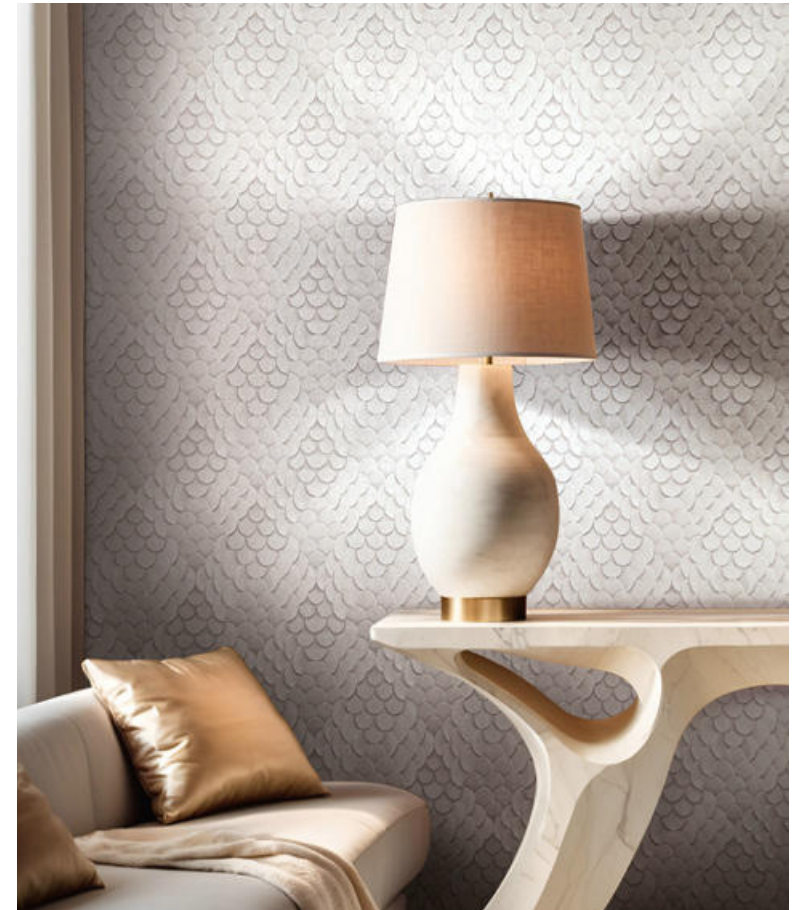

color variations | non-woven wallcoverings | roll dimensions: 0,70 m × 10,05 m

35845

35846

35847

35848

35849

35850

35851