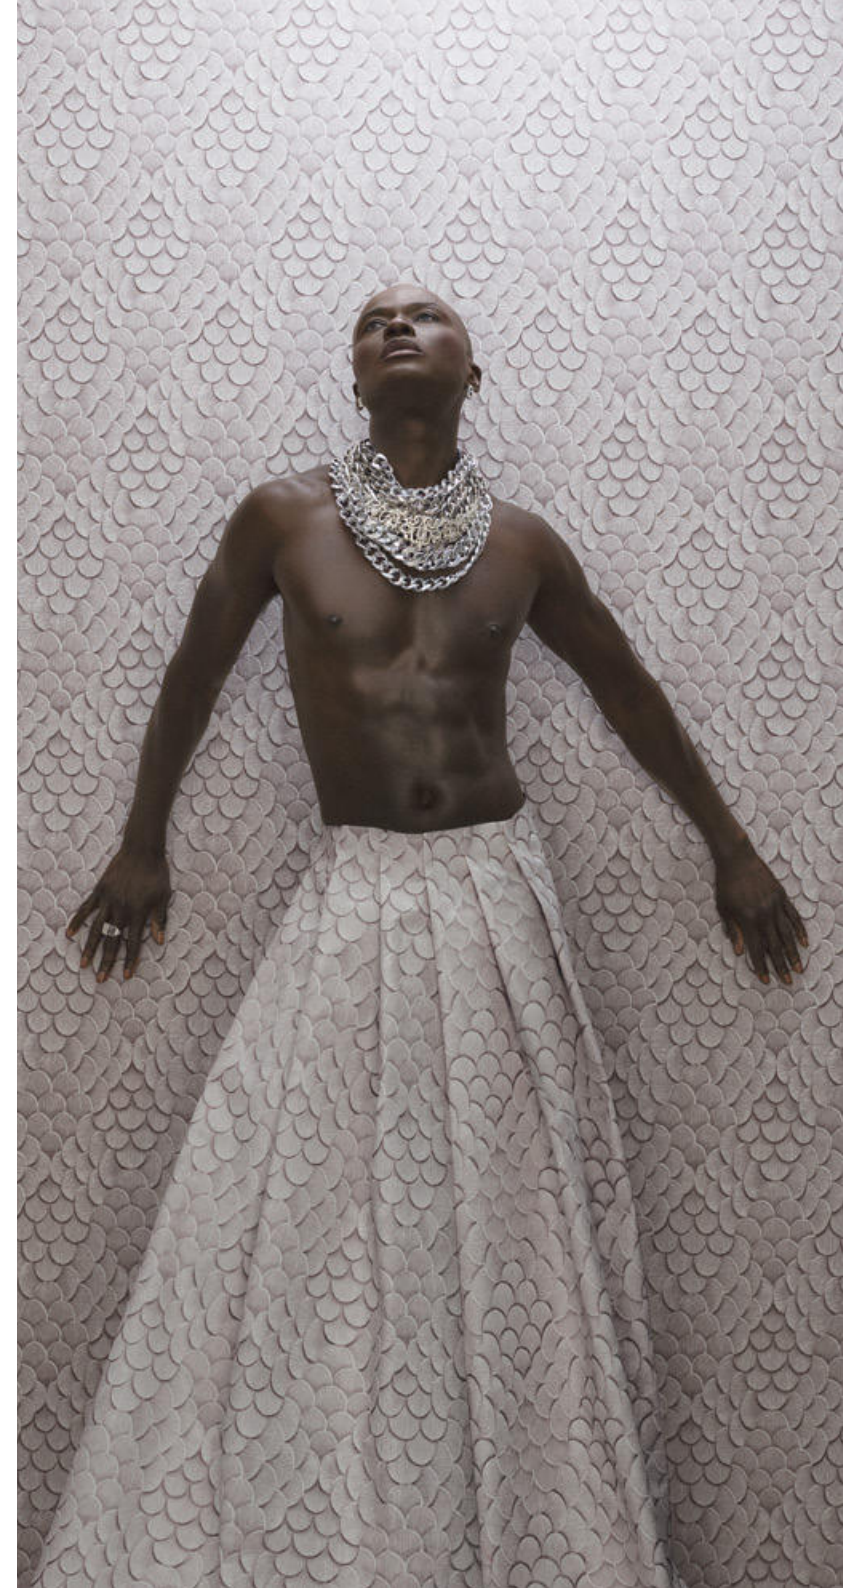

fashion
ICON

PAPIS LOVEDAY **marburo**

fashion ICON

Fashion icon Papis Loveday embodies the style and allure of international fashion, bringing it from the runway to the room. Exclusively for marburg.

Creative Director

Diener

Felix Diener

COLOR VARIATIONS non-woven wallcoverings | roll dimensions: 0,70 m × 10,05 m

35809

35810

35811

35812

35813

color variations | non-woven wallcoverings | roll dimensions: 0,70 m × 10,05 m

35845

35846

35847

35848

35849

35850

35851