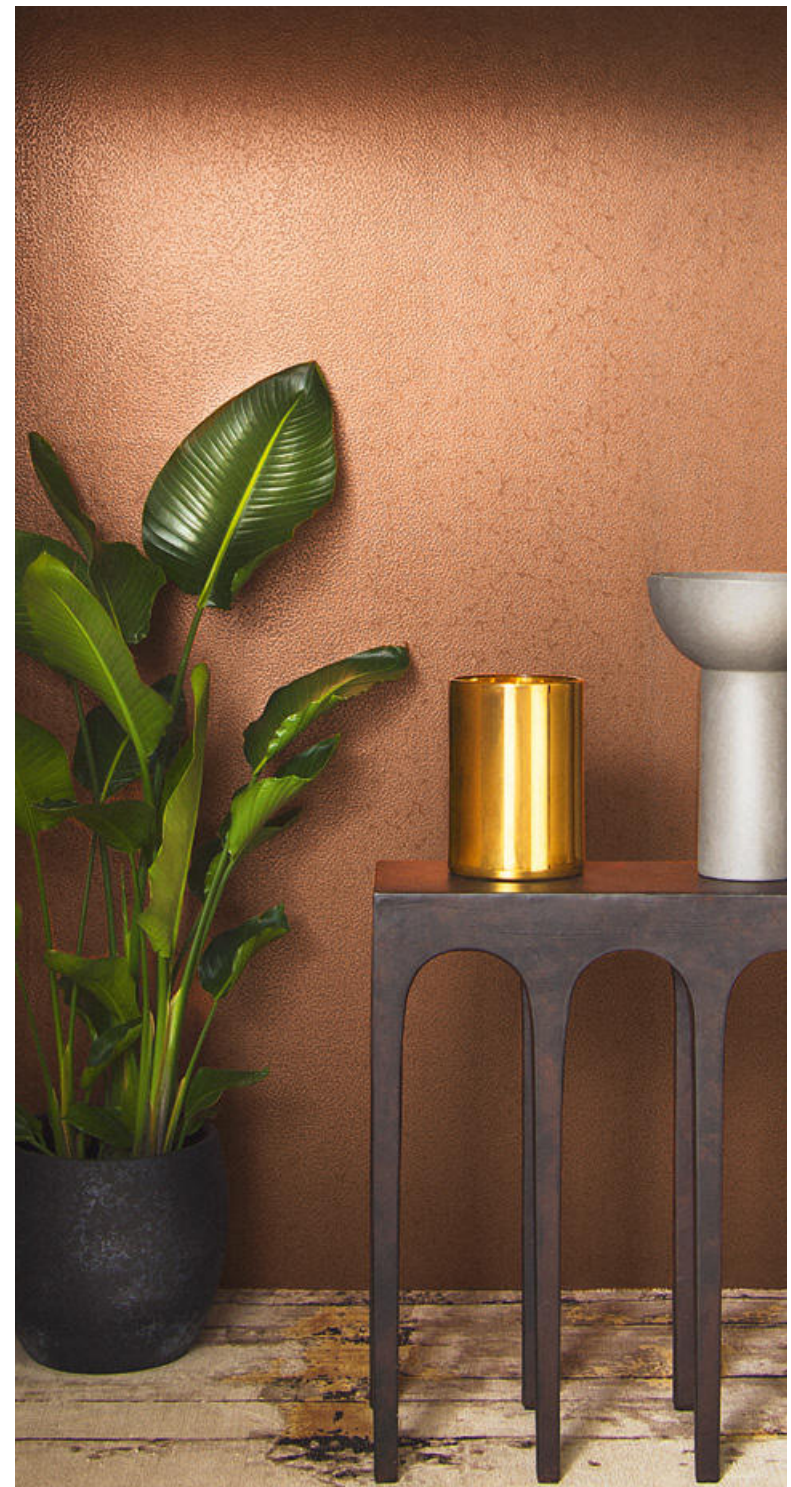

color variations | non-woven wallcoverings | roll dimensions: 0,70 m × 10,05 m

eclectic

FELIX DIENER

34955

34957

34958