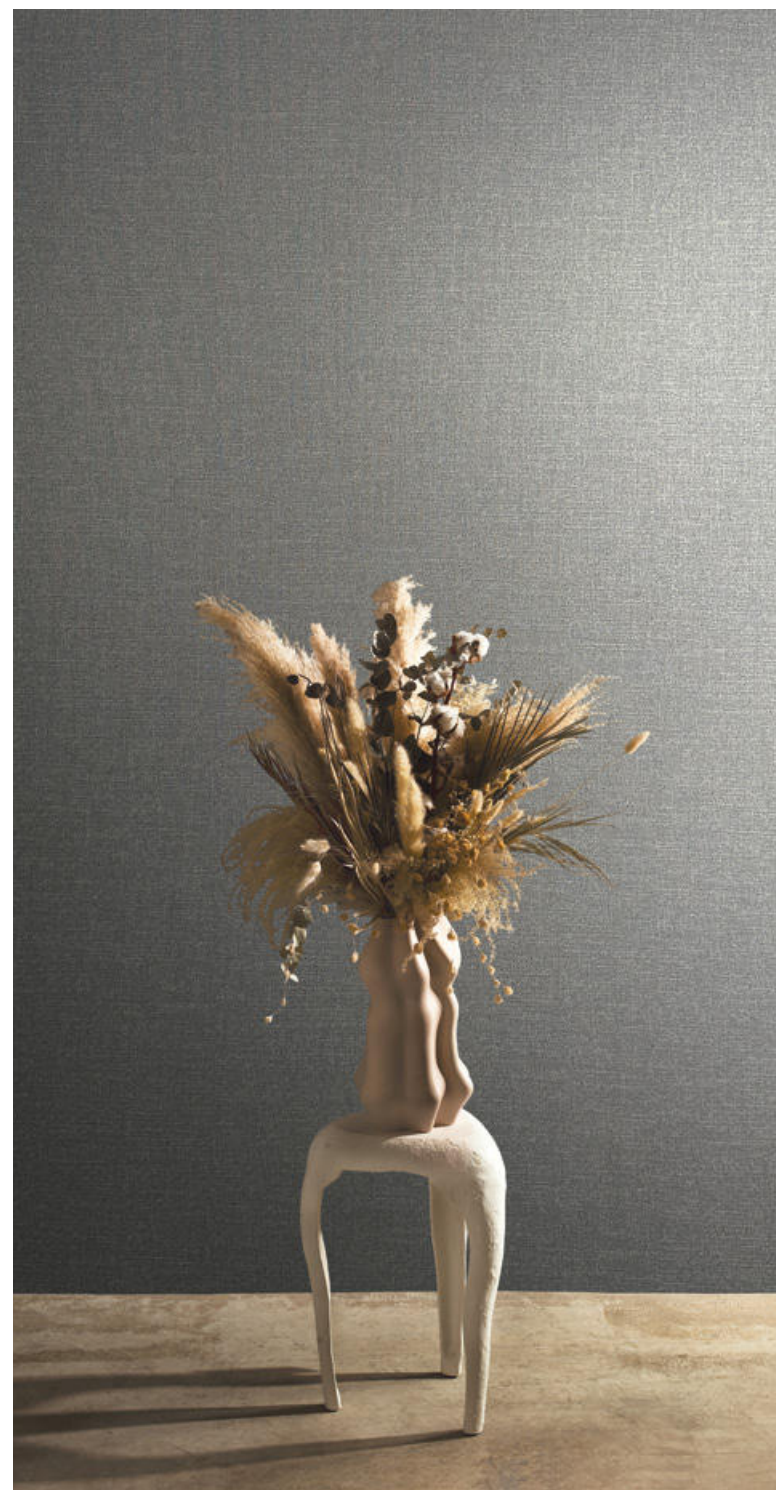

color variations | non-woven wallcoverings | roll dimensions: 0,70 m × 10,05 m