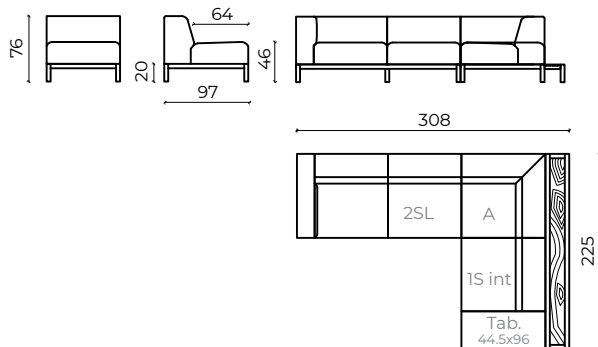

MAJESTIC NATURA

Majestic natura set, with its **smartened-up** design and a new wood frame, ensures compatibility with a wide variety of styles. **Compatibility and comfort** are the main features of this set. Distinctive minimalist design gives the set its **dynamic look**.

FRAME	Solid beech wood reinforced with wooden panel element
SUPPORT	Crossed elastic webbing (7 cm)
SEATING	Highly elastic polyurethane HR foam 35/36 in a conflin cover
BACKREST	Highly elastic polyurethane L foam 25/19 in a conflin cover
FEET	Oak stain, clear acrylic deep matt
ARMREST	Highly elastic polyurethane M foam 25/19 in a conflin cover

---