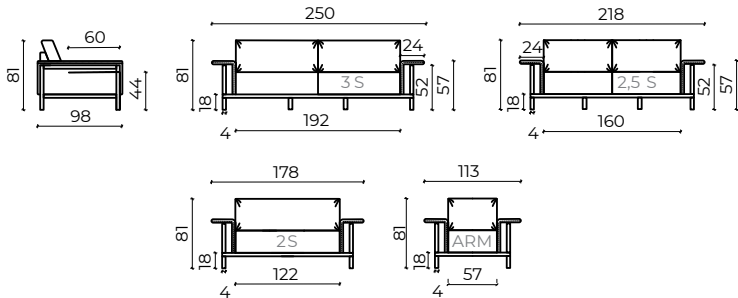

KALON

At first this set seems an impossible combination of **cool elegance**, neat form, extraordinary dynamics of arm rests, and sheer comfort. Kalon stands for **luxury** that suits the style of those who want **simple but effective** shapes in their space.

FRAME	Solid beech wood reinforced with wooden panel element
SUPPORT	Crossed elastic webbing (7 cm)
SEATING	Highly elastic polyurethane HR foam 35/36 and L foam 25/19 in a conflin cover
BACKREST	Highly elastic polyurethane N foam 25/38 in a conflin cover. Back cushions filled with natural feathers and silicone balls
FEET	Oak natur, clear acrylic deep matt
ARMREST	Highly elastic polyurethane N foam 25/38