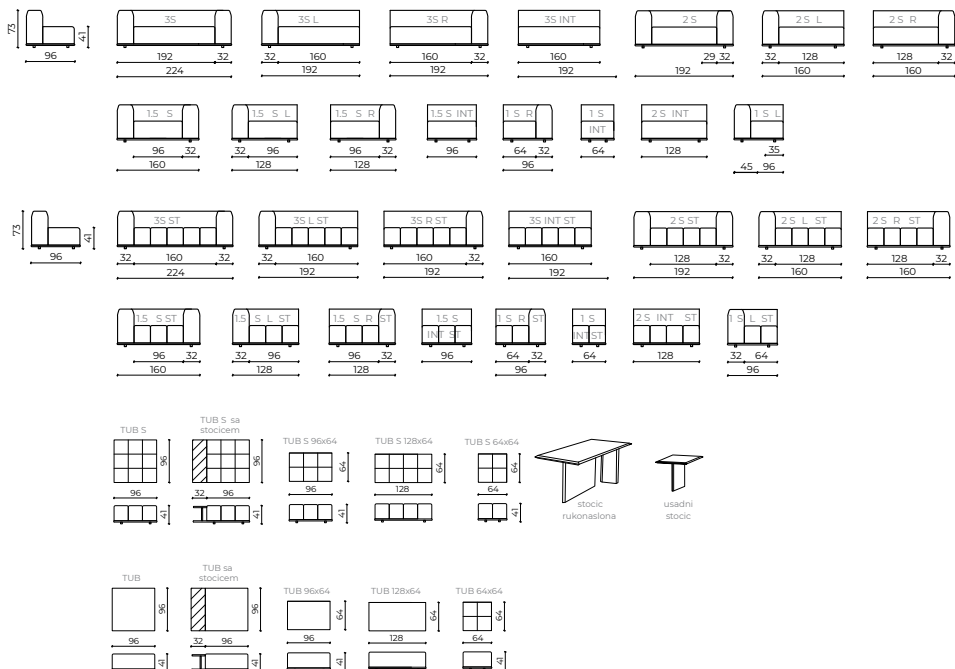

<b>FRAME</b>	Solid beech wood reinforced with wooden panel element
<b>SUPPORT</b>	Pocket springs
<b>SEATING</b>	Highly elastic polyurthane HR foam 35/36, L foam 25/19 and N foam 25/38 in a conflin cover
<b>BACKREST</b>	Highly elastic polyurethane L foam 25/19 and foam N 25/38 in a conflin cover
<b>FEET</b>	Oak stain
<b>ARMREST</b>	Highly elastic polyurethane L foam 25/19 and N foam 25/38 in a conflin cover