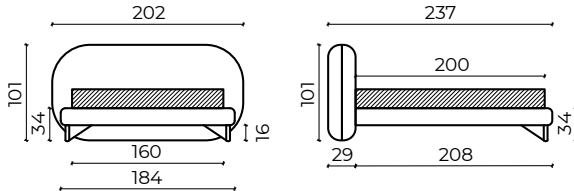

LIWA

Liwa's story goes on in a new form. Liwa is a **comfortable bed** with sophisticated curves which offers serene sleep and adorns your bedroom with its **elegance**. Its design fits into any type of bedroom, giving it a warm and **graceful look**.

FRAME	Solid beech wood reinforced with wooden panel element
FILLING	Highly elastic polyurethane L foam 25/19 in a conflin cover
FEET	Wooden stain, clear acrylic deep matt
SUPPORT	Latoflex frame
BASE	Highly elastic polyurethane N foam 25/38
OPTIONS	Storage box