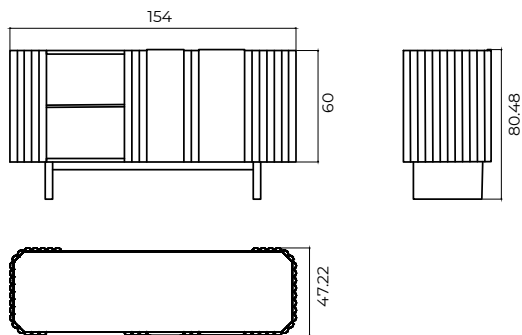

OMNIA TERRA

A special combination of materials and **dynamic design** gives this chest of drawers its peculiar look. This model's clear and memorable forms and its **sophisticated composition** become a true inspiration. Omnia Terra fits in with numerous home styles.

FRONT	MDF veneer with solid oak application
BASE	Veneered MDF
FEET	Wooden feet solid oak