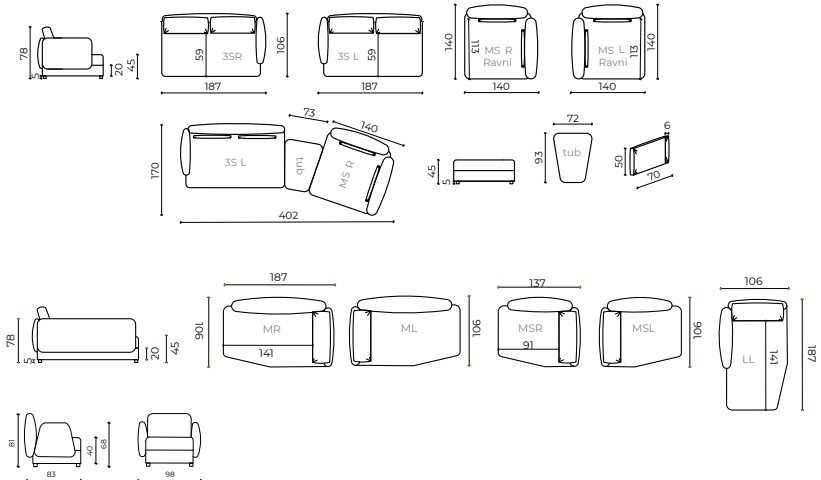

LIWA

Elevate your space with the slightly modified, but well-renowned Liwa. A look that radiates heat and gives a **warm feeling** to your home is one of Liwa's many perks.

FRAME	Solid beech wood reinforced with wooden panel element
SUPPORT	Flat wave springs
SEATING	Highly elastic polyurethane HR foam 35/36, N foam 25/19 pocket springs in a conffin cover
BACKREST	Highly elastic polyurethane HR foam 35/36 in a conffin cover. Back cushions filled with natural feathers and silicone balls
FEET	Wooden stain
ARMREST	Highly elastic polyurethane HR foam 35/36 in a conffin cover

---